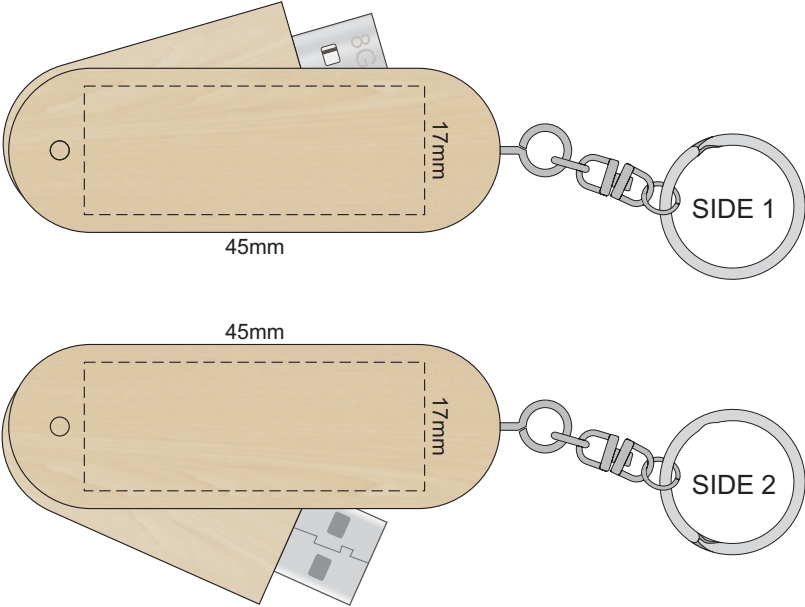

100% of Actual Size  
Pad Print  
Laser Engraving  
Direct Digital

This product is a natural material, please allow for variances in grain pattern and branding.

 Engraves to a Natural Etch