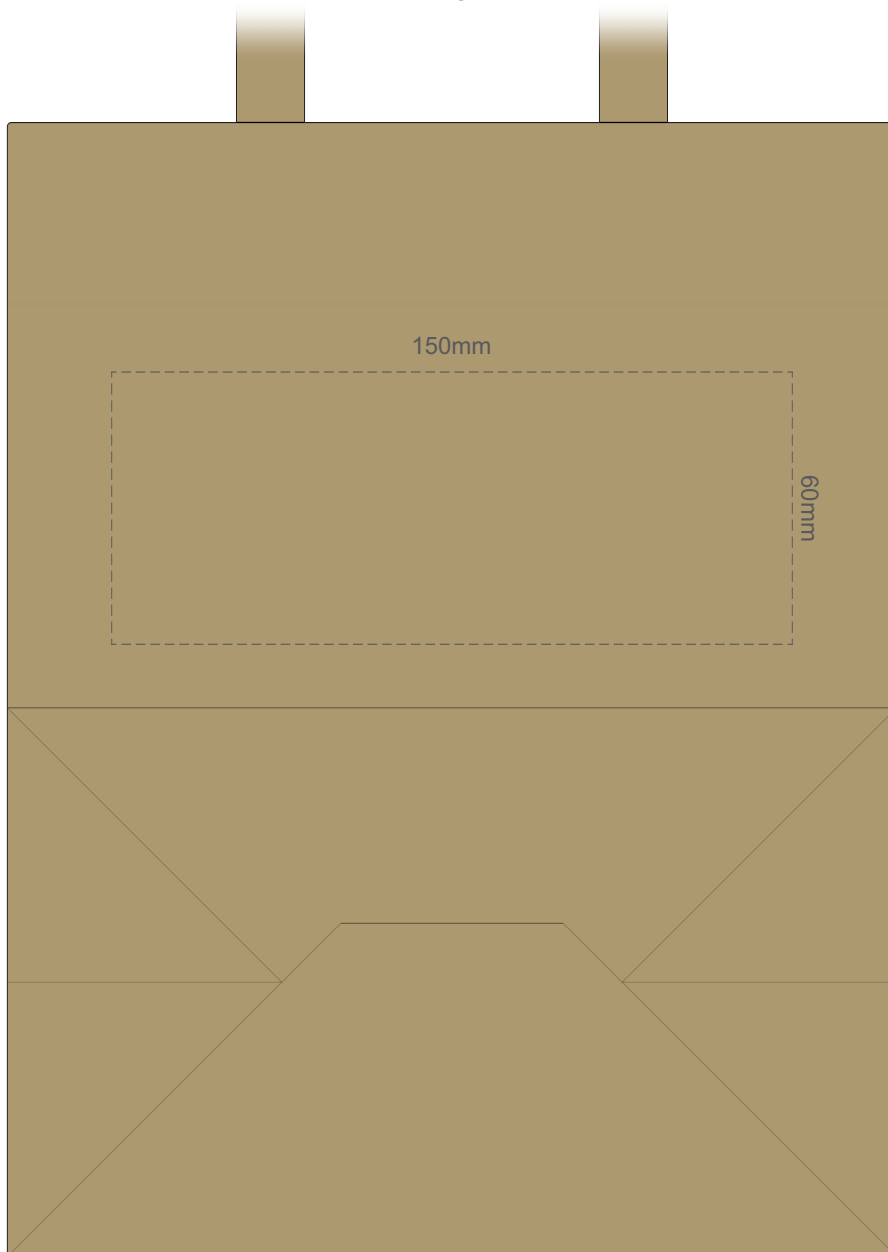

60% of Actual Size
Screen Print (one colour)

FRONT

60% of Actual Size
Screen Print (one colour)

BACK

60% of Actual Size
Digital Packaging Print

FRONT ONLY

Digital Packaging Print is only available on white and natural products because it is a CMYK print, **no white print** is available. The material of this item is an uncoated print media, this means the ink will absorb into the material and the print will inherit the matt finish of the material creating a more natural vintage look with lower colour intensity.