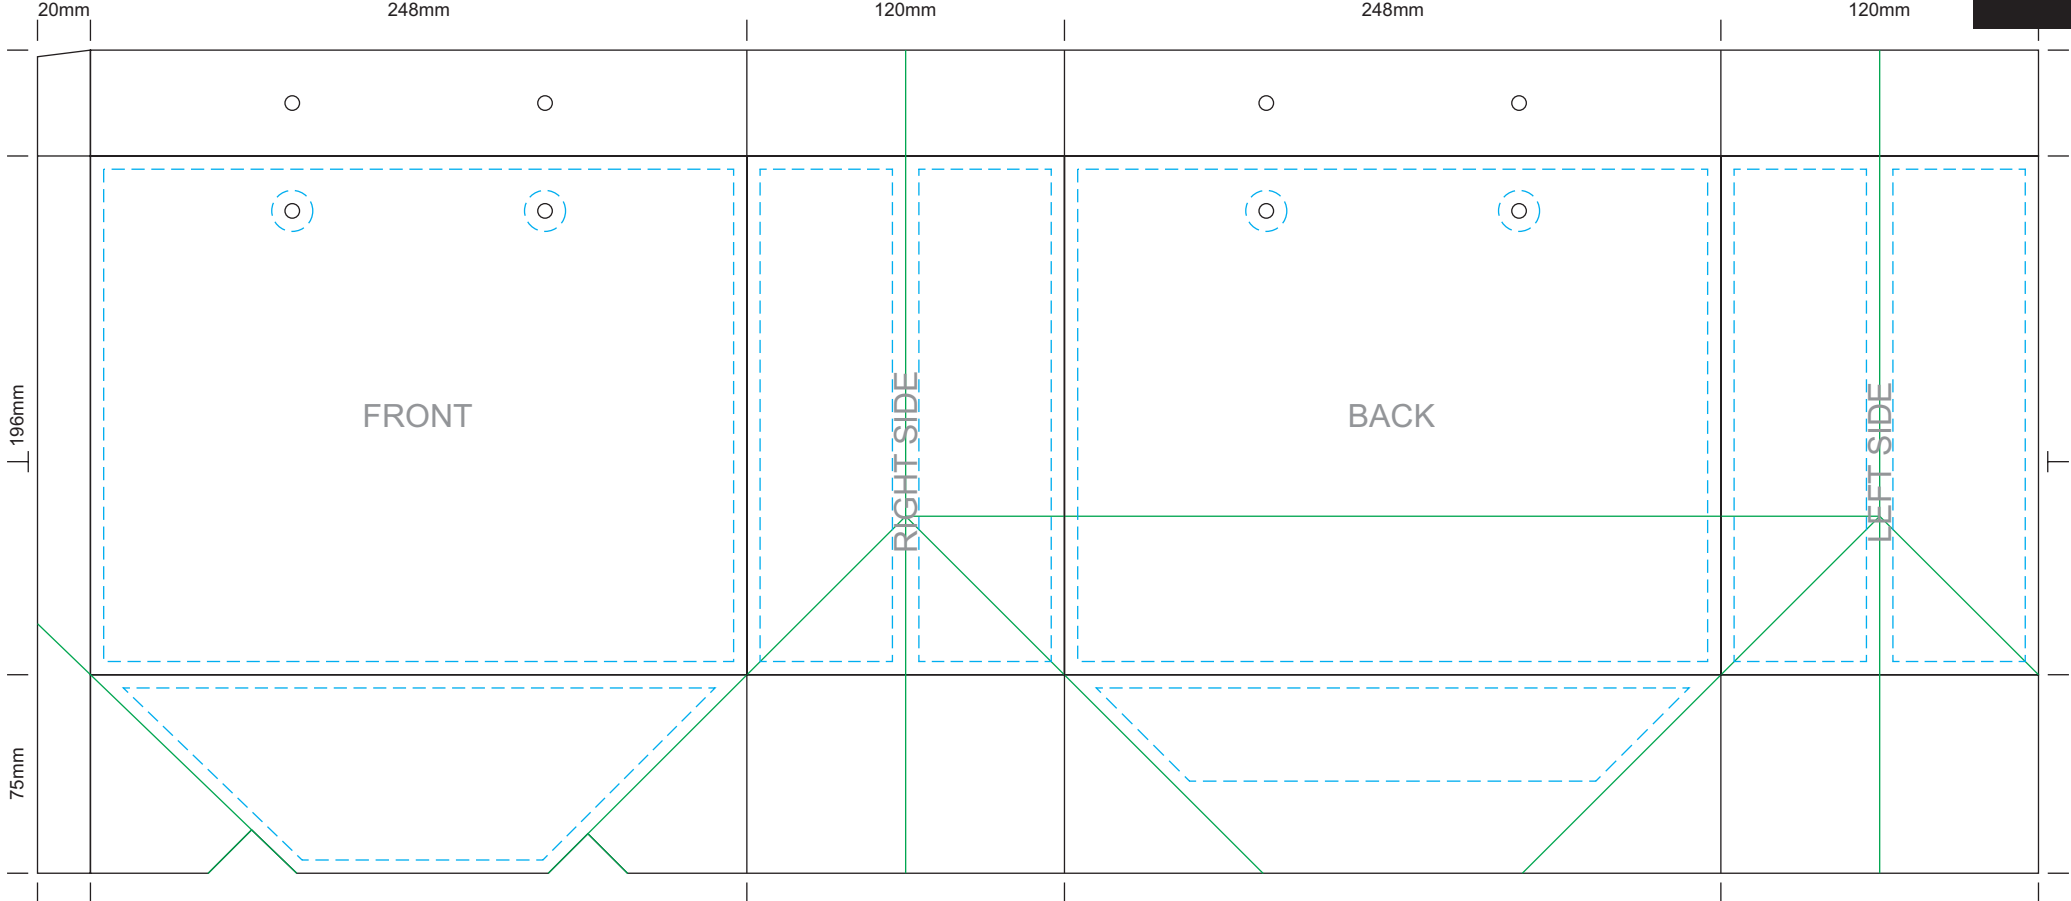

35% of Actual Size
Full Colour Template

Blue Line = The SIGNIFICANT PRINT AREA
(Keep all critical images & text within this box)
Black Line = Maximum print area
Green Line = Fold Lines