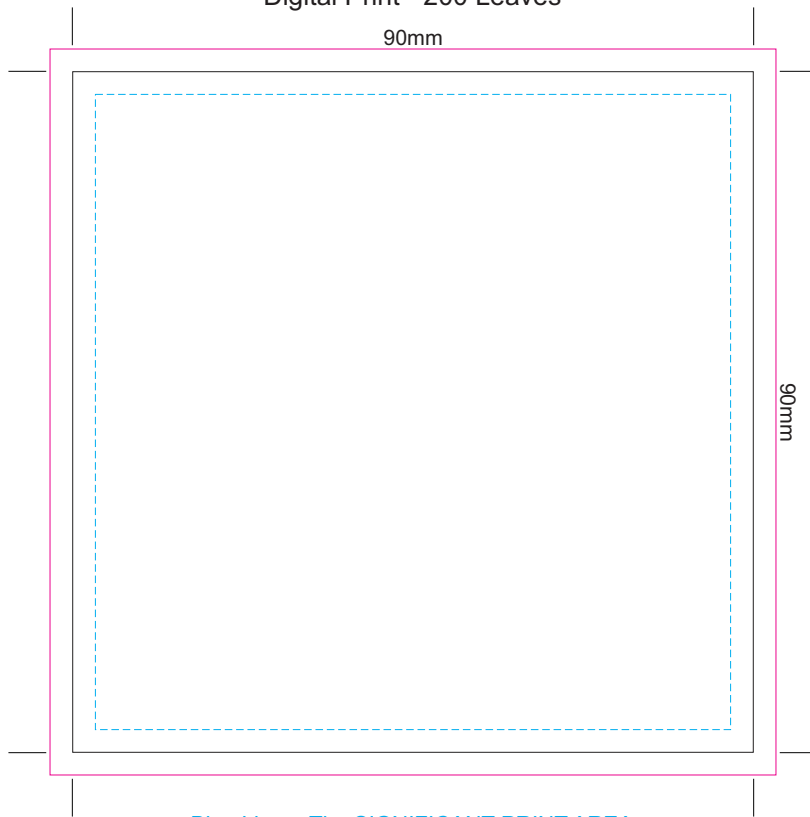

100% of Actual Size  
Digital Print - 200 Leaves

90mm

90mm

Blue Line = The SIGNIFICANT PRINT AREA  
(Keep all critical images & text within this box)  
Black Line = Maximum print area  
Pink Line = Bleed off to here