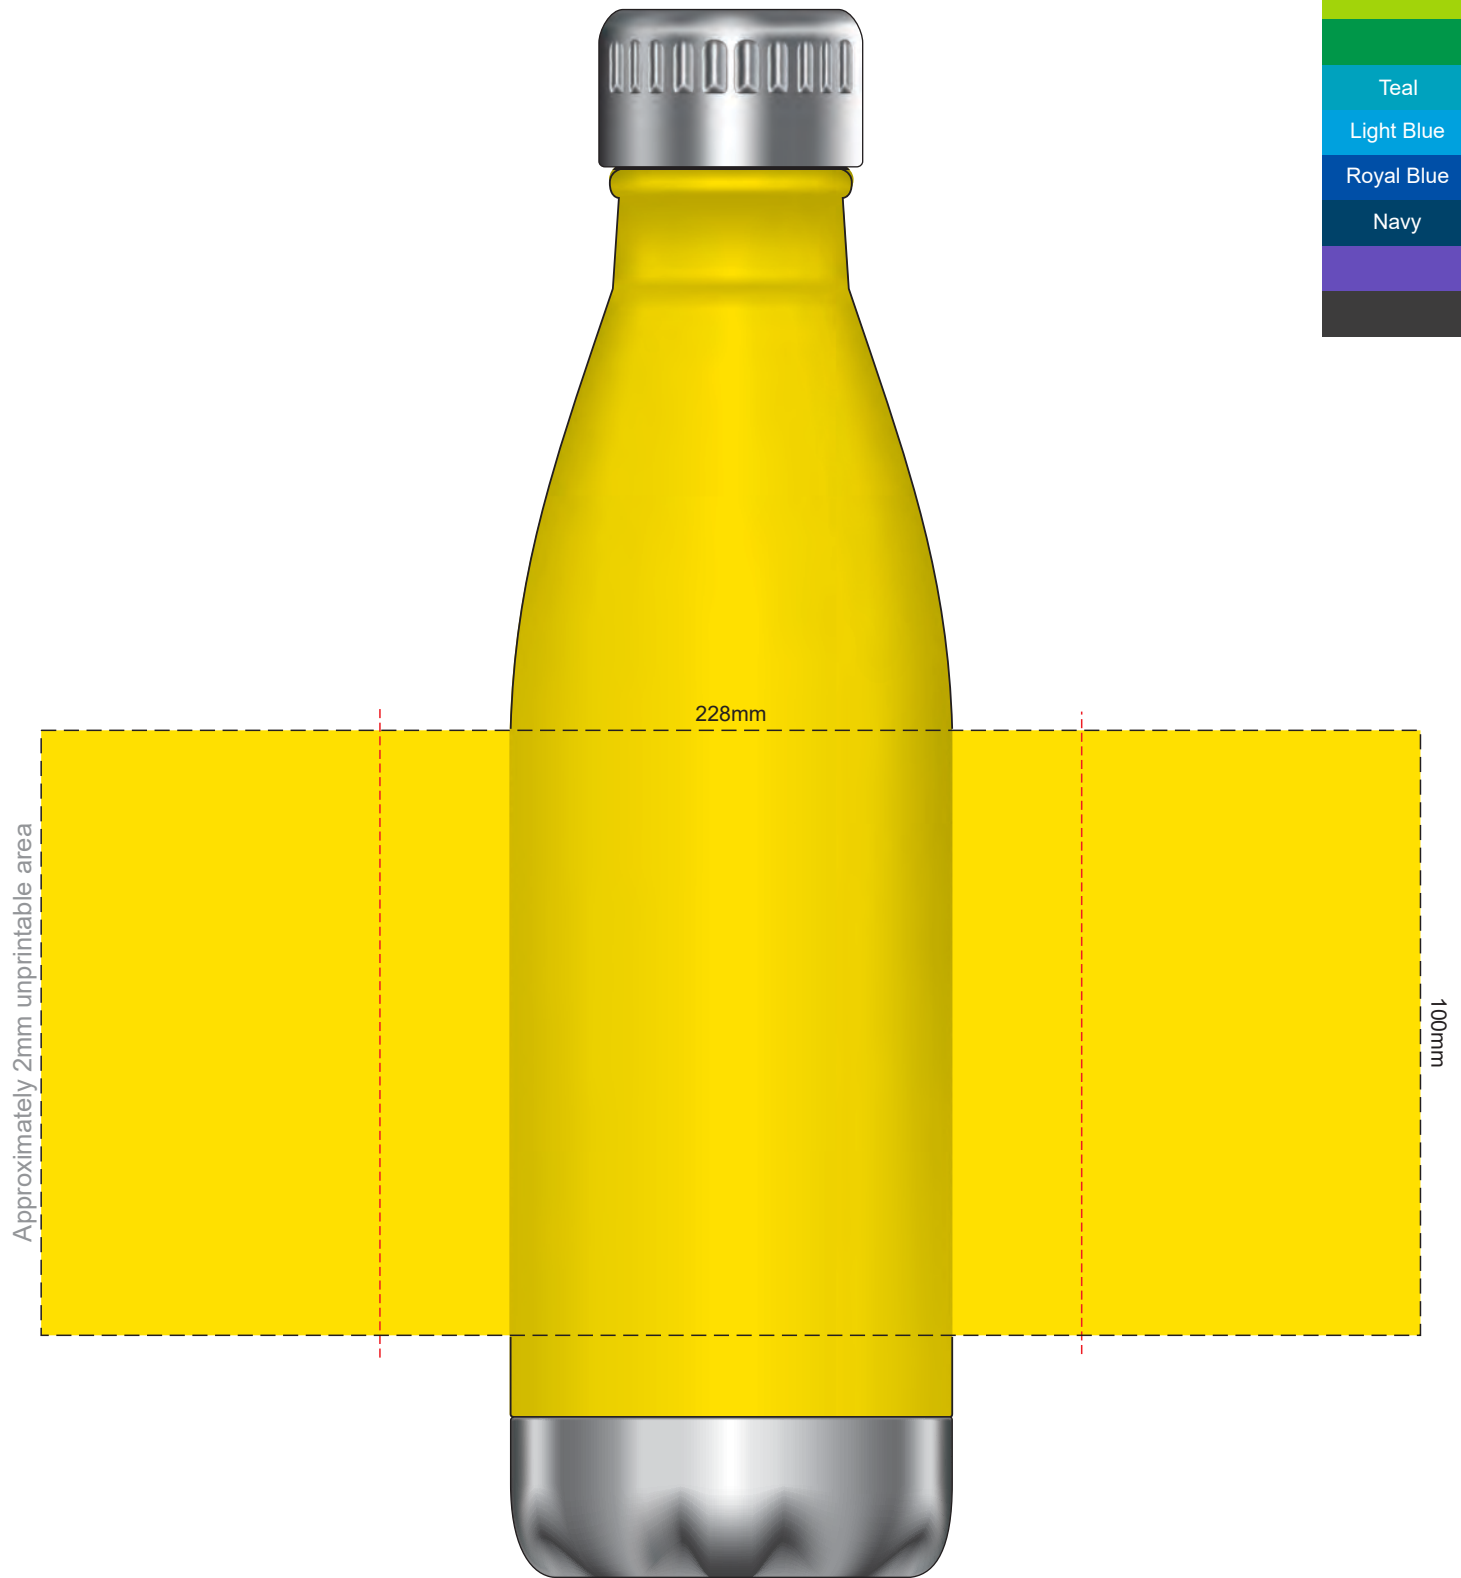

100% of Actual Size
Pad Print

Teal

Light Blue

Royal Blue

Navy

90% of Actual Size
Screen Print

200mm

Approximately 15mm unprintable area

Approximately 15mm unprintable area
100mm

Red Line = Exact opposites of the product
(centre artwork to the red line)

100% of Actual Size
Laser Engraving

-  Silver Engraves to a Natural Etch
-  Colours Engraves to a Shiny Steel Finish

80% of Actual Size
Rotary Digital
(Gloss Finish)

Red Line = Exact opposites of the product
(centre artwork to the red line)

100% of Actual Size
Pad Print (one colour)