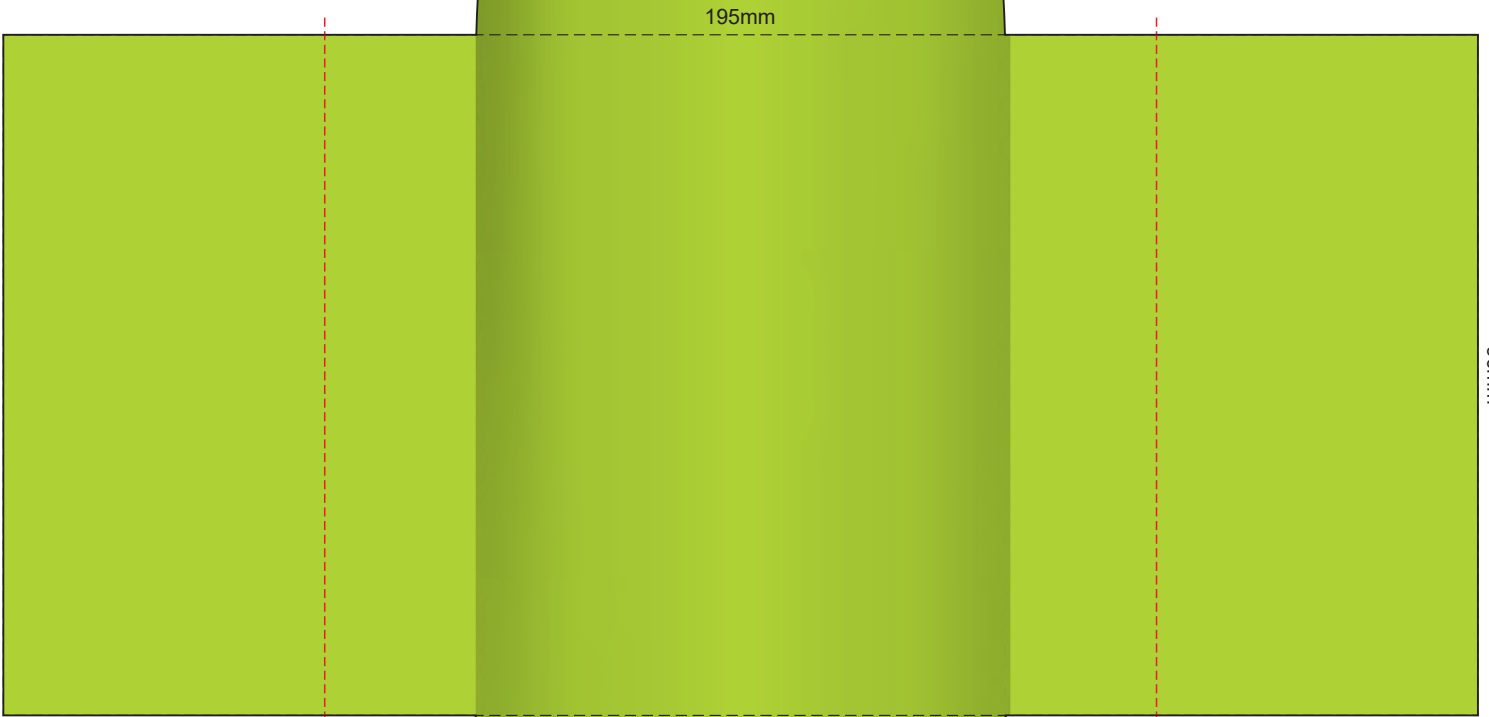

100% of Actual Size
Pad Print

100% of Actual Size
Laser Engraving

 Engraves to a
Shiny Steel finish

100% of Actual Size
Pad Print

100% of Actual Size
Screen Print

approximately 25mm unprintable area

195mm

90mm

Red Line = Exact opposites of the product
(centre artwork to the red line)

100% of Actual Size
Laser Engraving

Engraves to a
Shiny Steel Finish

90% of Actual Size
Rotary Digital
(Gloss Finish)

approximately 3-5mm unprintable area

90mm

Red Line = Exact opposites of the product
(centre artwork to the red line)