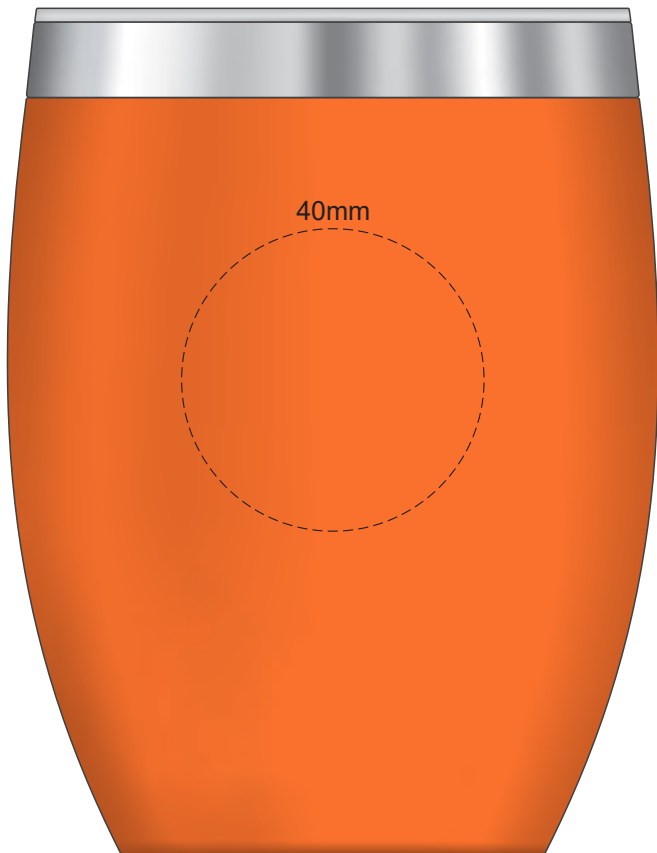

100% of Actual Size
Pad Print

100% of Actual Size
Laser Engraving

 Engraves to a
Shiny Steel finish

100% of Actual Size
Pad Print

100% of Actual Size
Screen Print

approximately 25mm unprintable area

195mm

90mm

Red Line = Exact opposites of the product
(centre artwork to the red line)

100% of Actual Size
Laser Engraving

Engraves to a
Shiny Steel Finish

90% of Actual Size
Rotary Digital
(Gloss Finish)

approximately 3-5mm unprintable area

90mm

Red Line = Exact opposites of the product
(centre artwork to the red line)