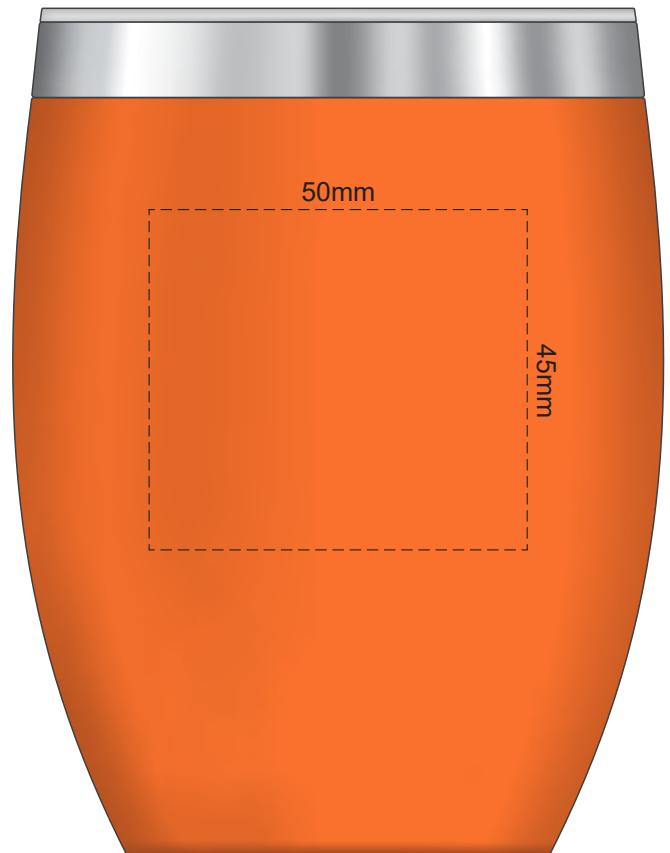

100% of Actual Size
Pad Print

100% of Actual Size
Laser Engraving

 Engraves to a
Shiny Steel finish

100% of Actual Size
Pad Print

100% of Actual Size
Screen Print

approximately 25mm unprintable area

195mm

90mm

Red Line = Exact opposites of the product
(centre artwork to the red line)

100% of Actual Size
Laser Engraving

Engraves to a
Shiny Steel Finish

90% of Actual Size
Rotary Digital
(Gloss Finish)

approximately 3-5mm unprintable area

90mm

Red Line = Exact opposites of the product
(centre artwork to the red line)