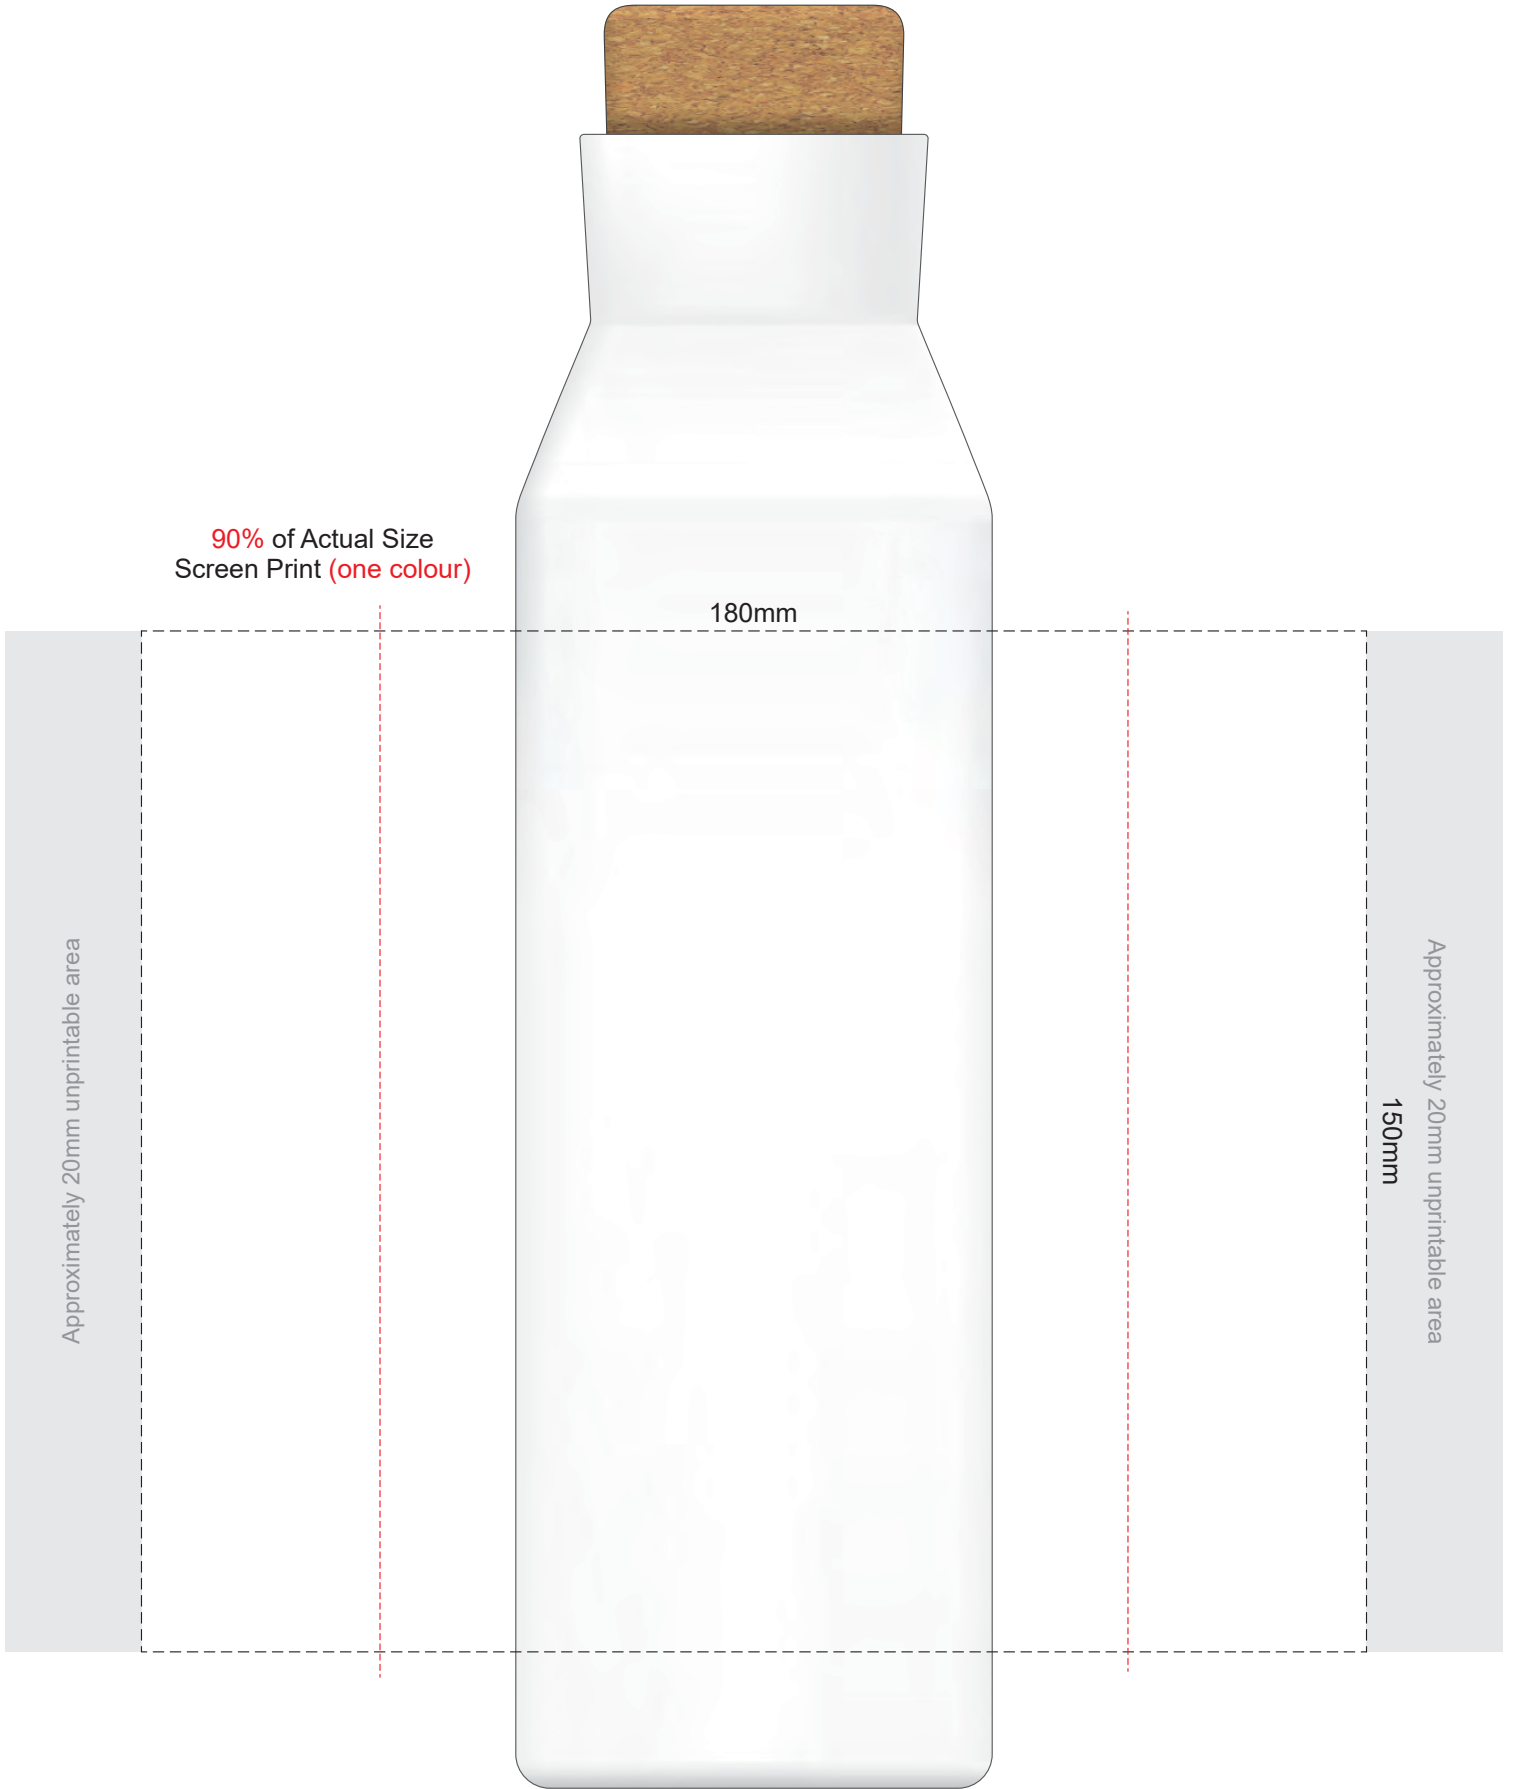

100% of Actual Size
Pad Print

100% of Actual Size
Laser Engraving

 Engraves to a Shiny Steel Finish

90% of Actual Size
Screen Print (one colour)

180mm

Approximately 20mm unprintable area

Approximately 20mm unprintable area
150mm

Red Line = Exact opposites of the product
(centre artwork to the red line)

90% of Actual Size
Digital Rotary
(Gloss Finish)

190mm

Approximately 15mm unprintable area

Approximately 15mm unprintable area
160mm

Red Line = Exact opposites of the product
(centre artwork to the red line)

100% of Actual Size
Pad Print (one colour)

50mm