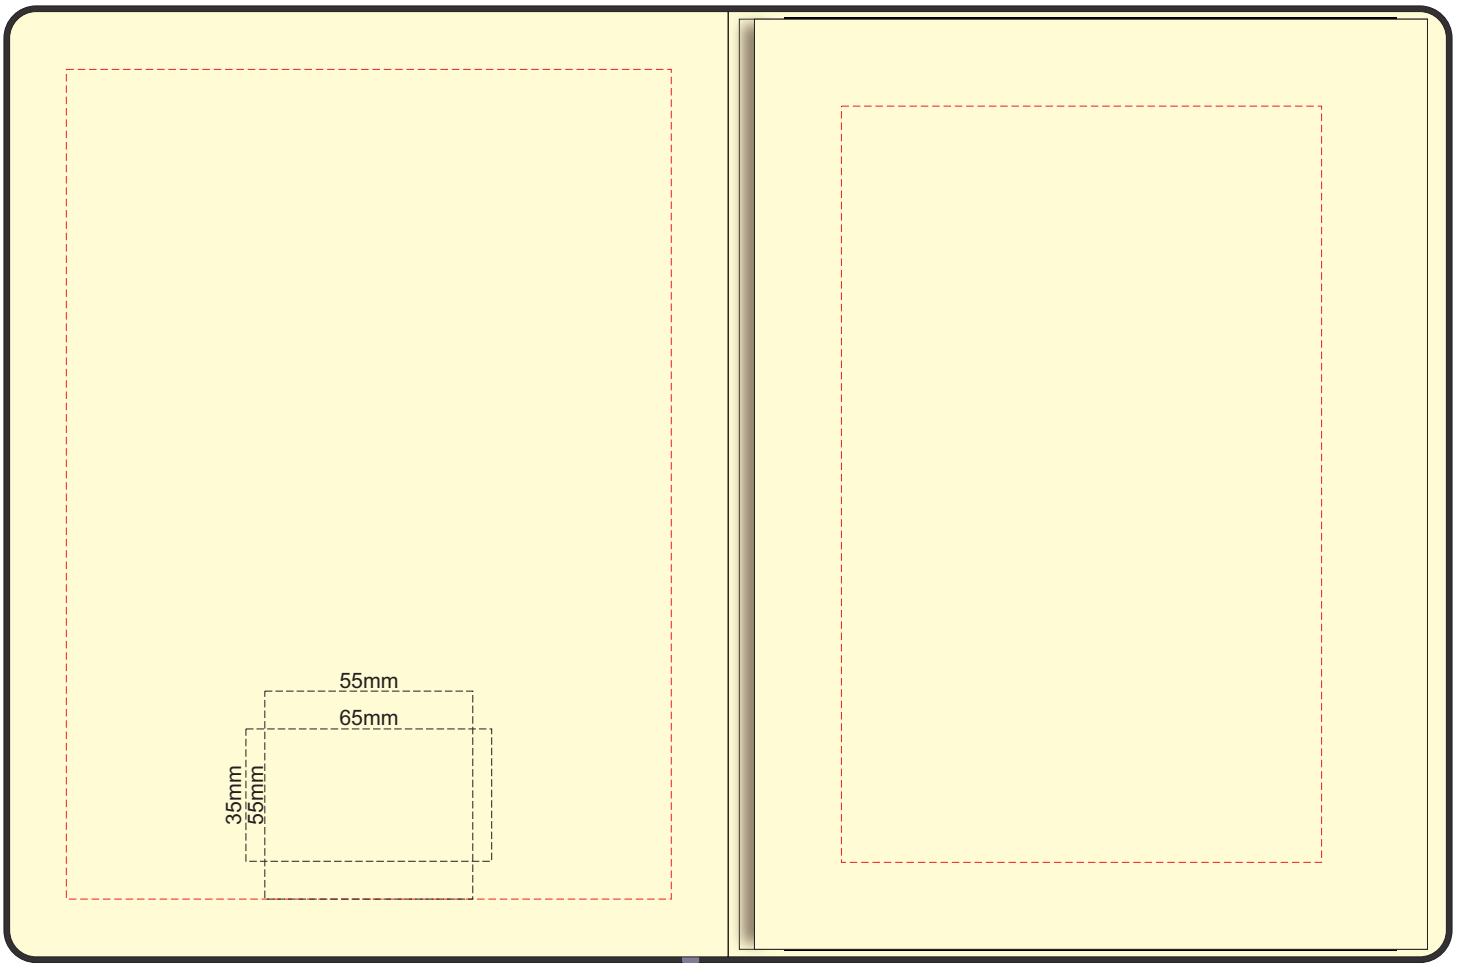

100% of Actual Size
Screen Print (one colour)

150mm

220mm

100% of Actual Size
Debossing

Branding area can be moved **anywhere within the red line.**

100% of Actual Size
Foil Printing Front Cover
FRONT ONLY

Please note: Print area 70mm x 55mm is **moveable within the red dotted area**, the print area cannot be rotated. The printing will inherit the texture of the substrate which may affect the legibility of small text or appearance of fine detail.

As a reward: \$ _____

55mm

65mm

35mm

55mm

M ■ ■ ■

Branding area can be moved **anywhere within the red lines.**

50% of Actual Size
Pad Print Back End-Paper

Branding area can be moved anywhere within the red lines.