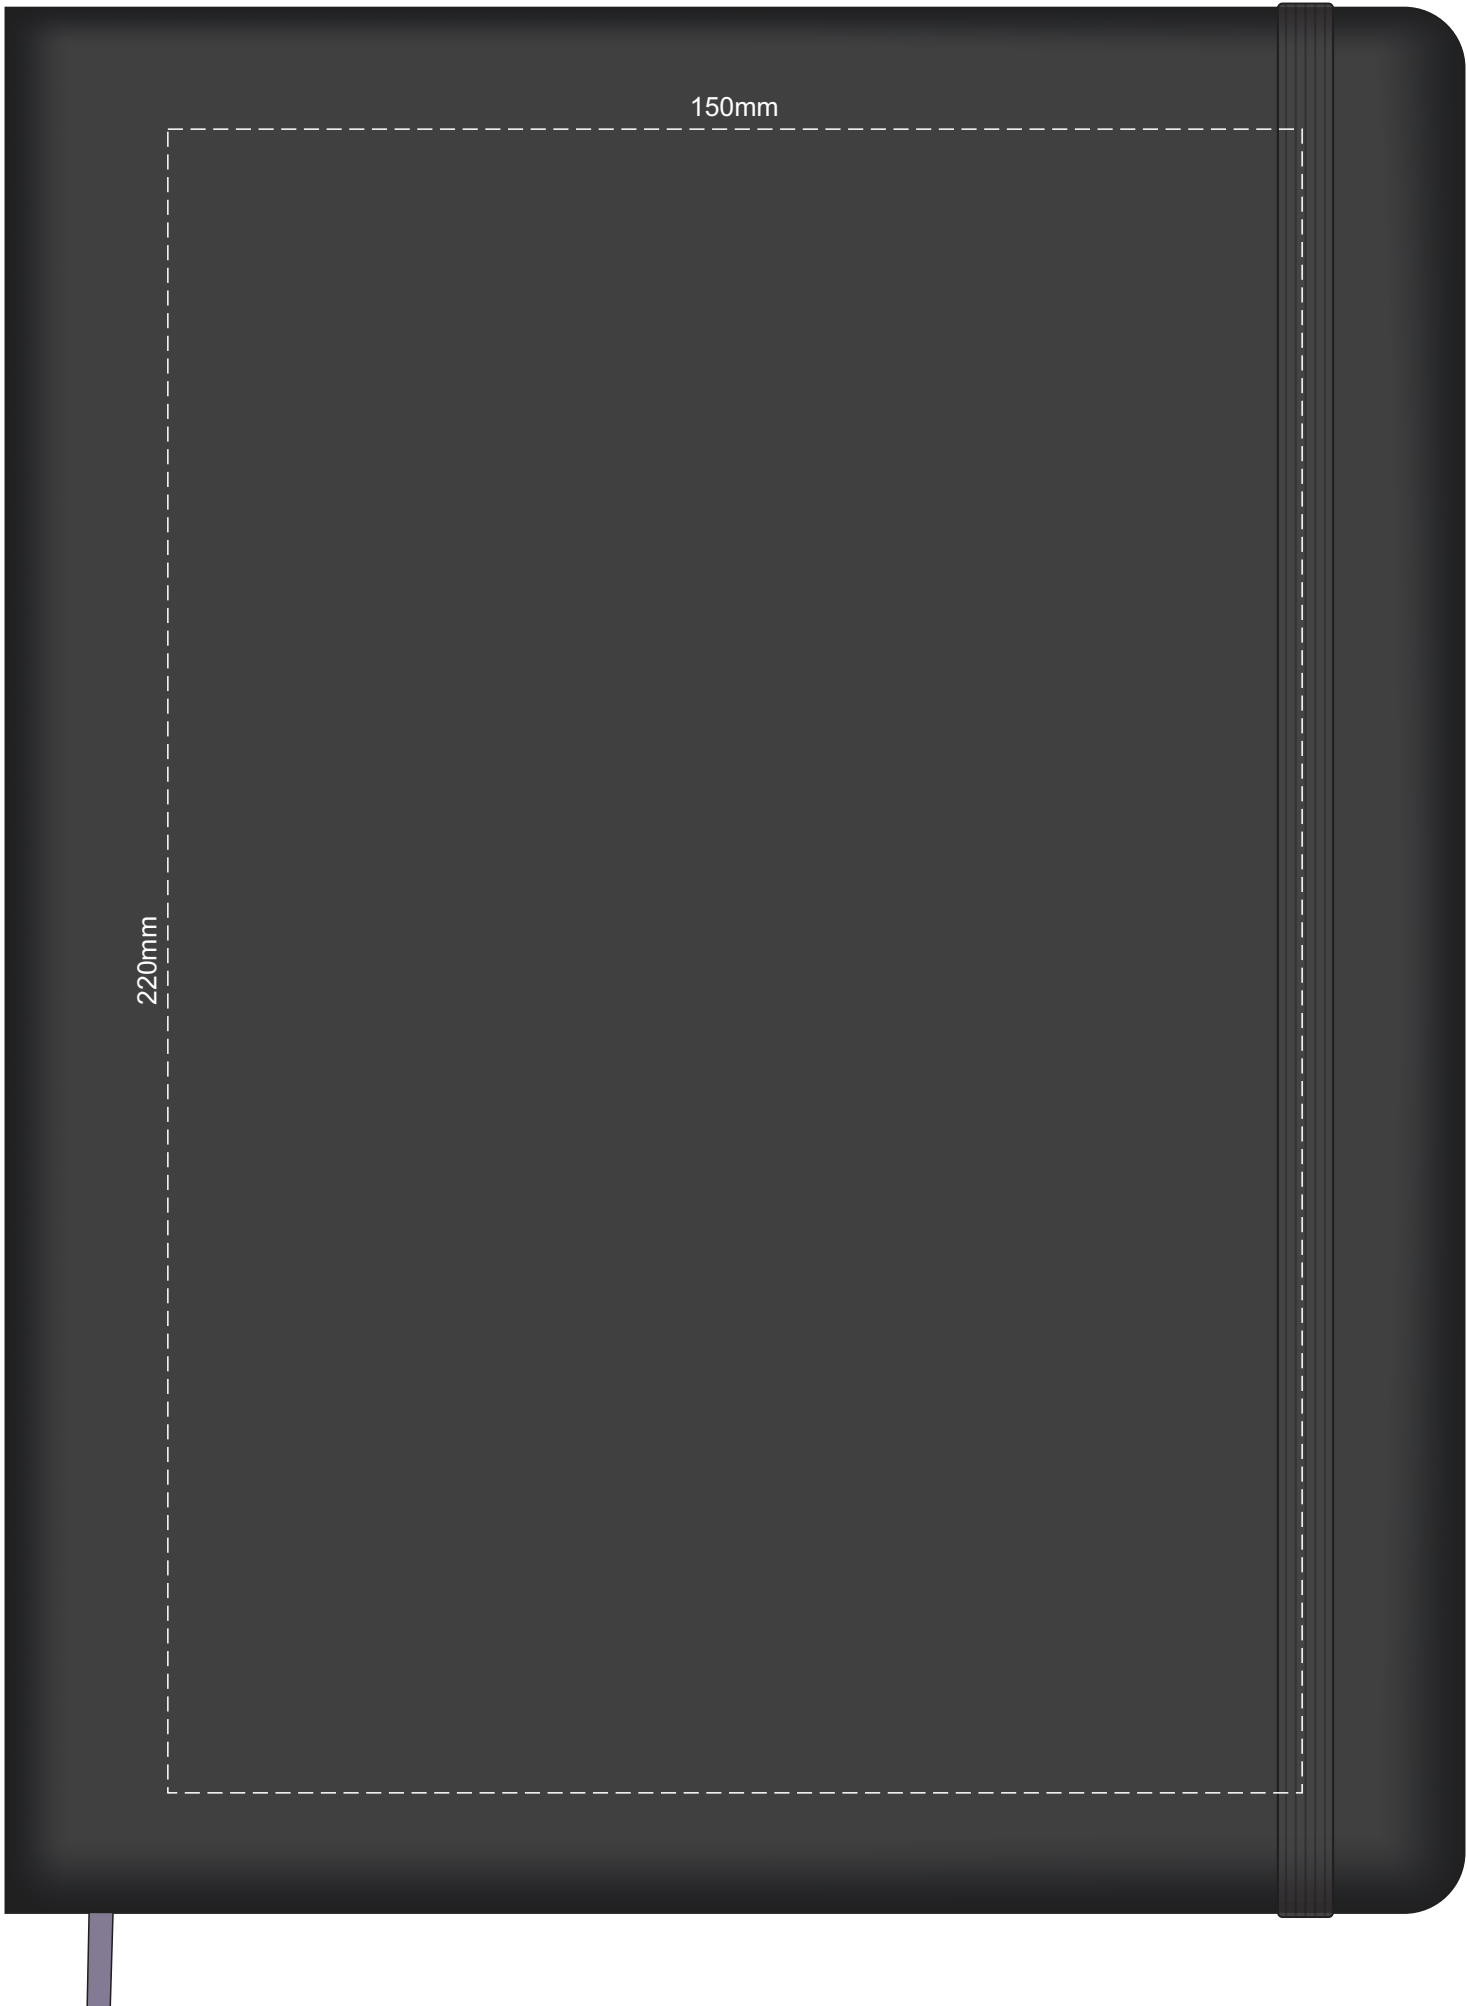

100% of Actual Size
Screen Print (one colour)

150mm

220mm

100% of Actual Size
Debossing

Branding area can be moved **anywhere within the red line.**

100% of Actual Size
Foil Printing Front Cover
FRONT ONLY

Please note: Print area 70mm x 55mm is **moveable within the red dotted area**, the print area cannot be rotated. The printing will inherit the texture of the substrate which may affect the legibility of small text or appearance of fine detail.

-  Copper Foil Print Colour
-  Silver Foil Print Colour
-  Gold Foil Print Colour

100% of Actual Size
Debossing Back Cover

MOLESKINE®

50% of Actual Size
Pad Print Front End-Paper

In case of loss, please return to:

Branding area can be moved anywhere within the red lines.