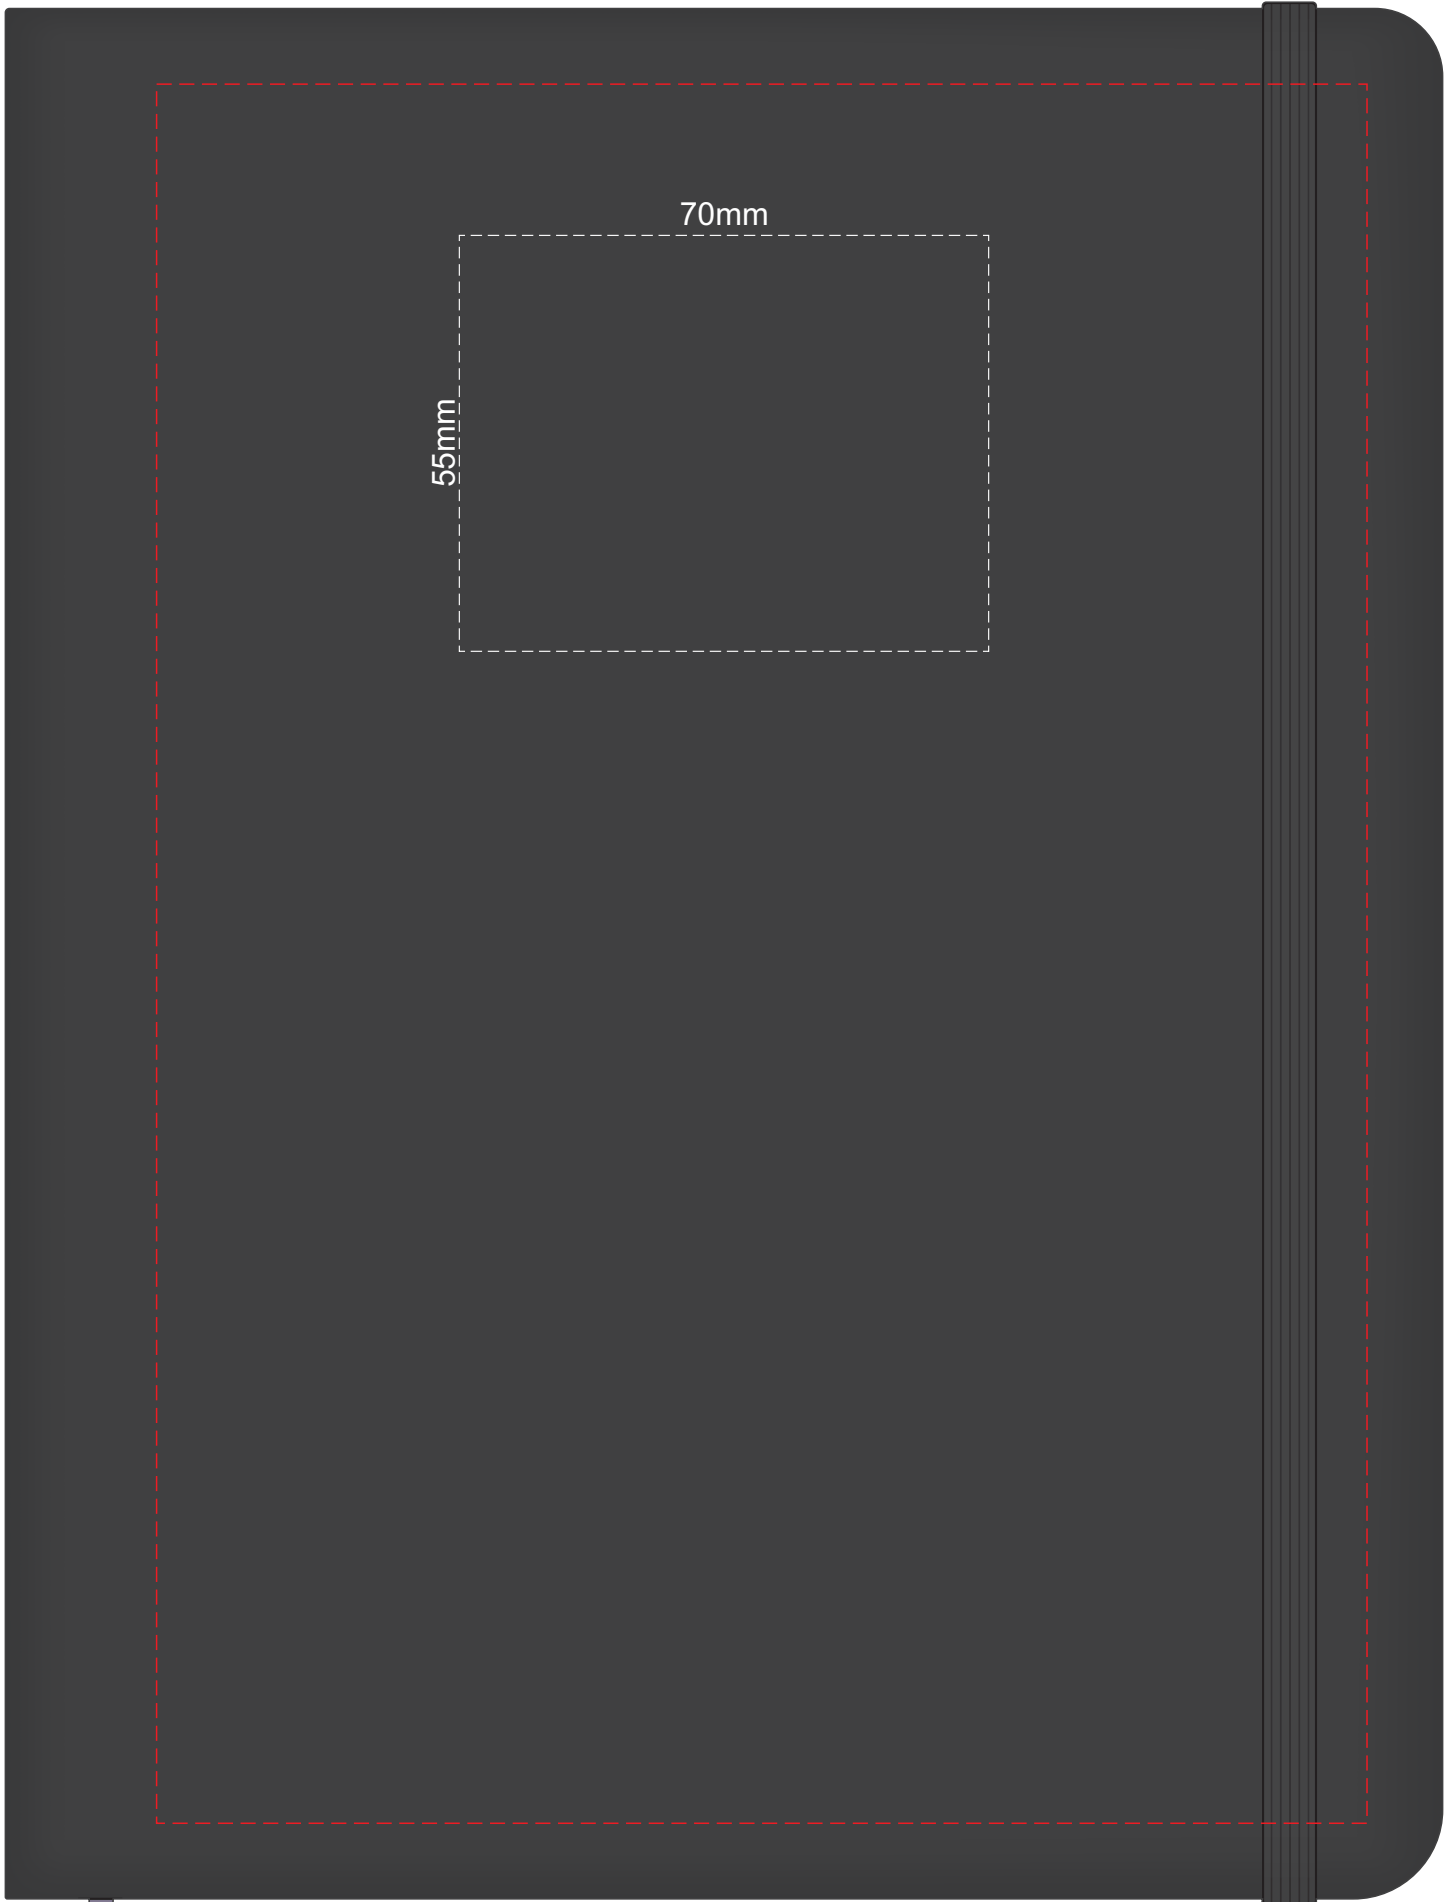

100% of Actual Size
Screen Print (one colour)

150mm

220mm

100% of Actual Size
Debossing

Branding area can be moved **anywhere within the red line.**

100% of Actual Size
Foil Printing Front Cover
FRONT ONLY

Please note: Print area 70mm x 55mm is **moveable within the red dotted area**, the print area cannot be rotated. The printing will inherit the texture of the substrate which may affect the legibility of small text or appearance of fine detail.

As a reward: \$ _____

55mm

65mm

35mm

55mm

M ■ ■ ■

Branding area can be moved **anywhere within the red lines.**

50% of Actual Size
Pad Print Back End-Paper

Branding area can be moved anywhere within the red lines.