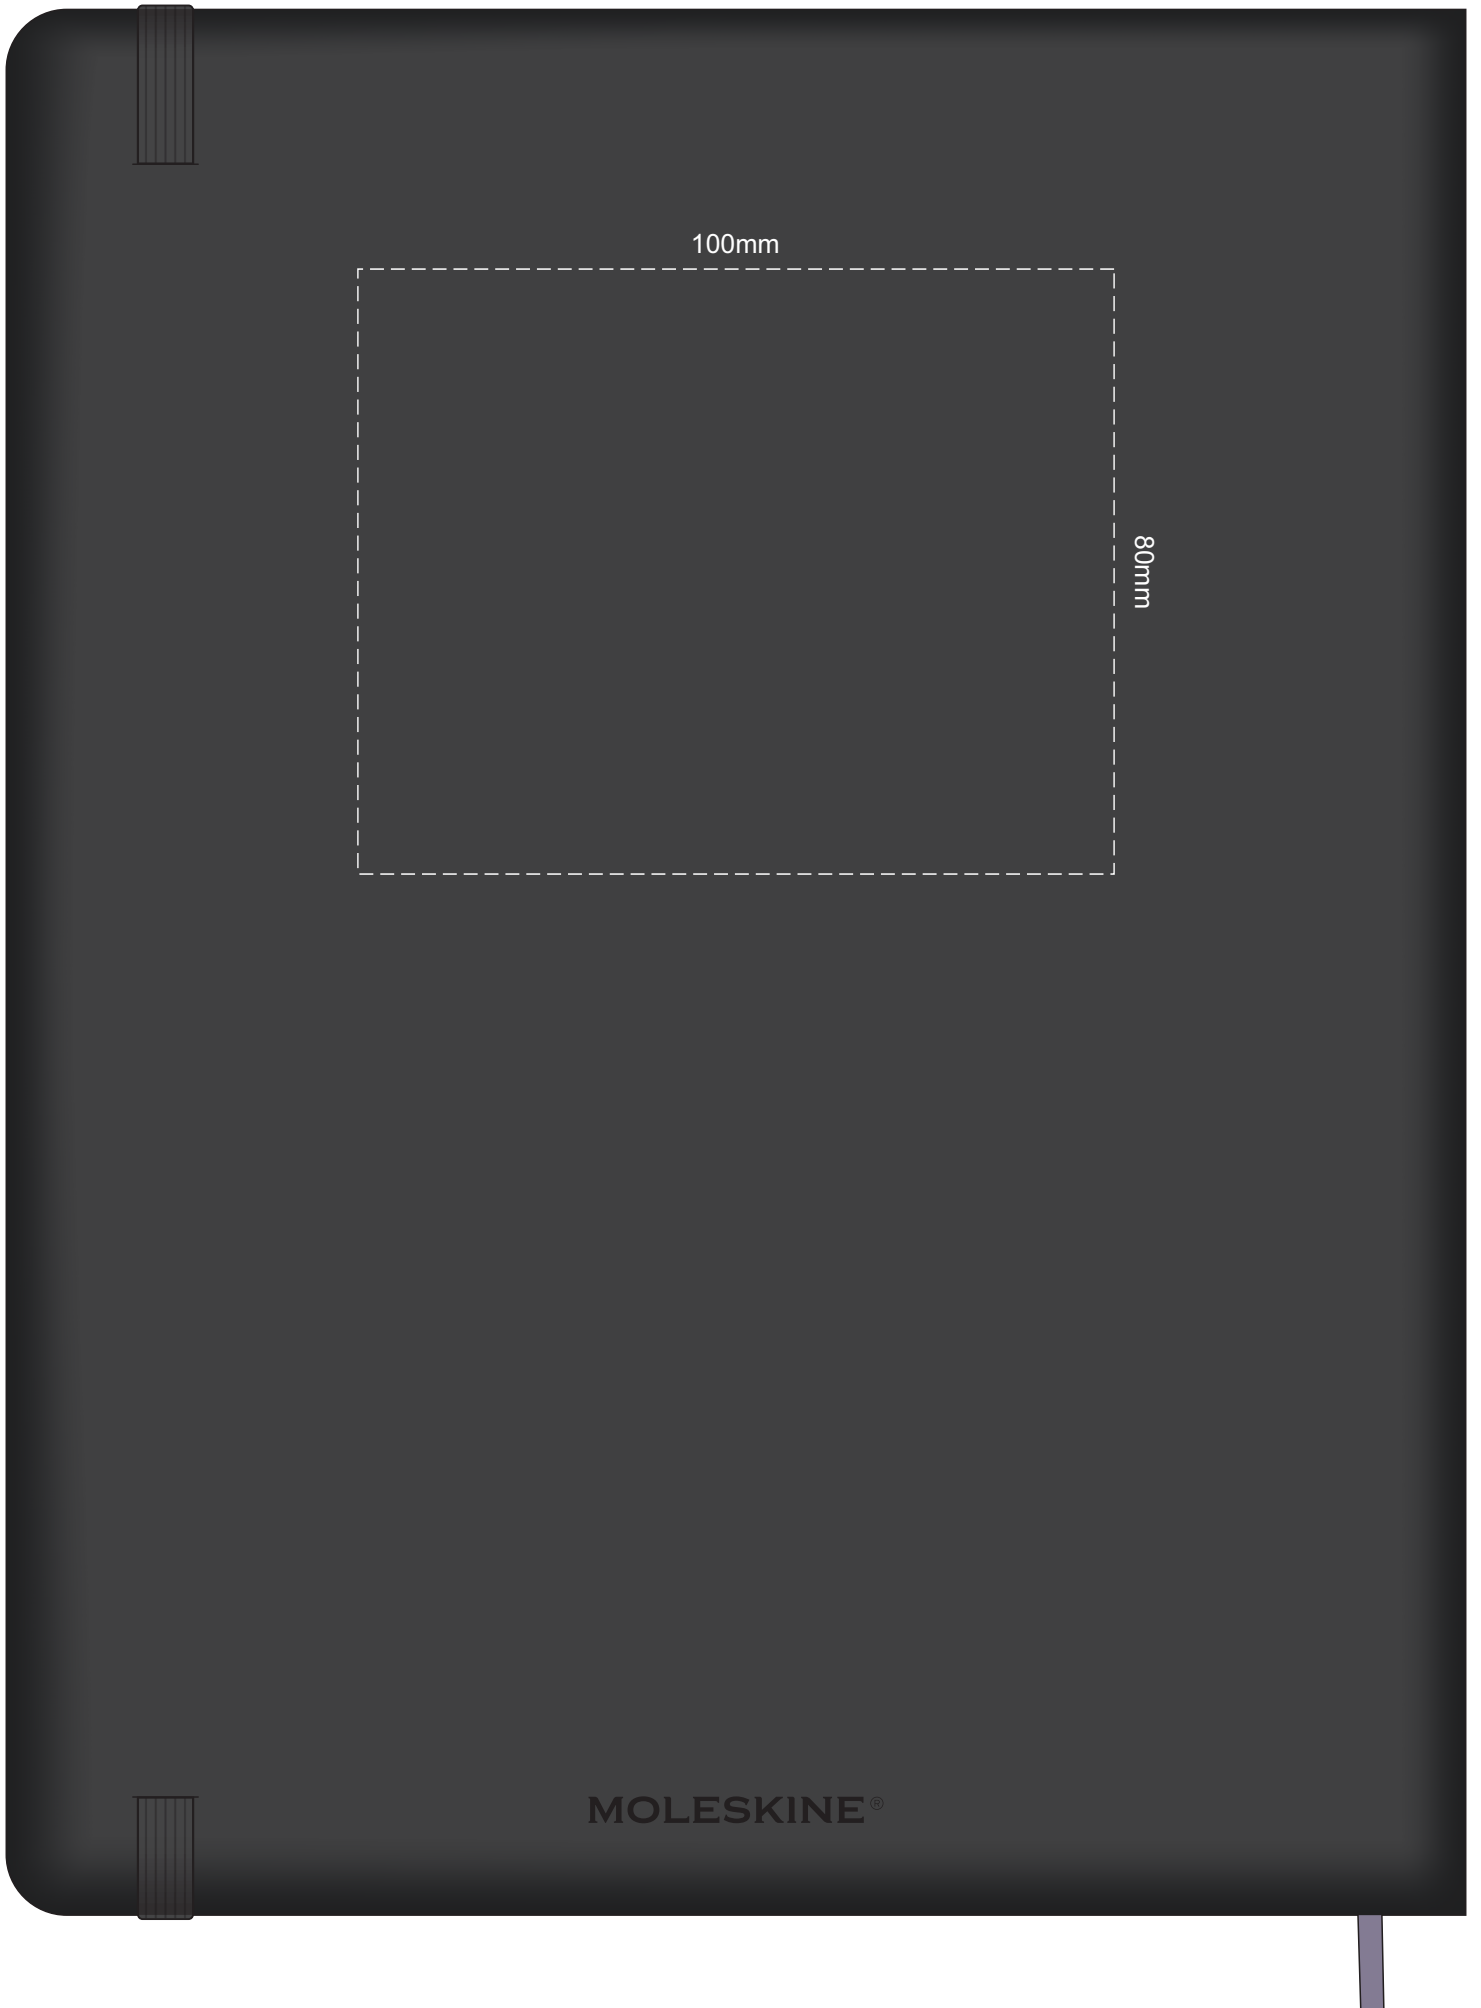

100% of Actual Size
Screen Print (one colour)

150mm

220mm

100% of Actual Size
Debossing

Branding area can be moved **anywhere within the red line.**

100% of Actual Size
Foil Printing Front Cover
FRONT ONLY

Please note: Print area 70mm x 55mm is **moveable within the red dotted area**, the print area cannot be rotated. The printing will inherit the texture of the substrate which may affect the legibility of small text or appearance of fine detail.

-  Copper Foil Print Colour
-  Silver Foil Print Colour
-  Gold Foil Print Colour

100% of Actual Size
Debossing Back Cover

MOLESKINE®

50% of Actual Size
Pad Print Front End-Paper

In case of loss, please return to:

Branding area can be moved anywhere within the red lines.