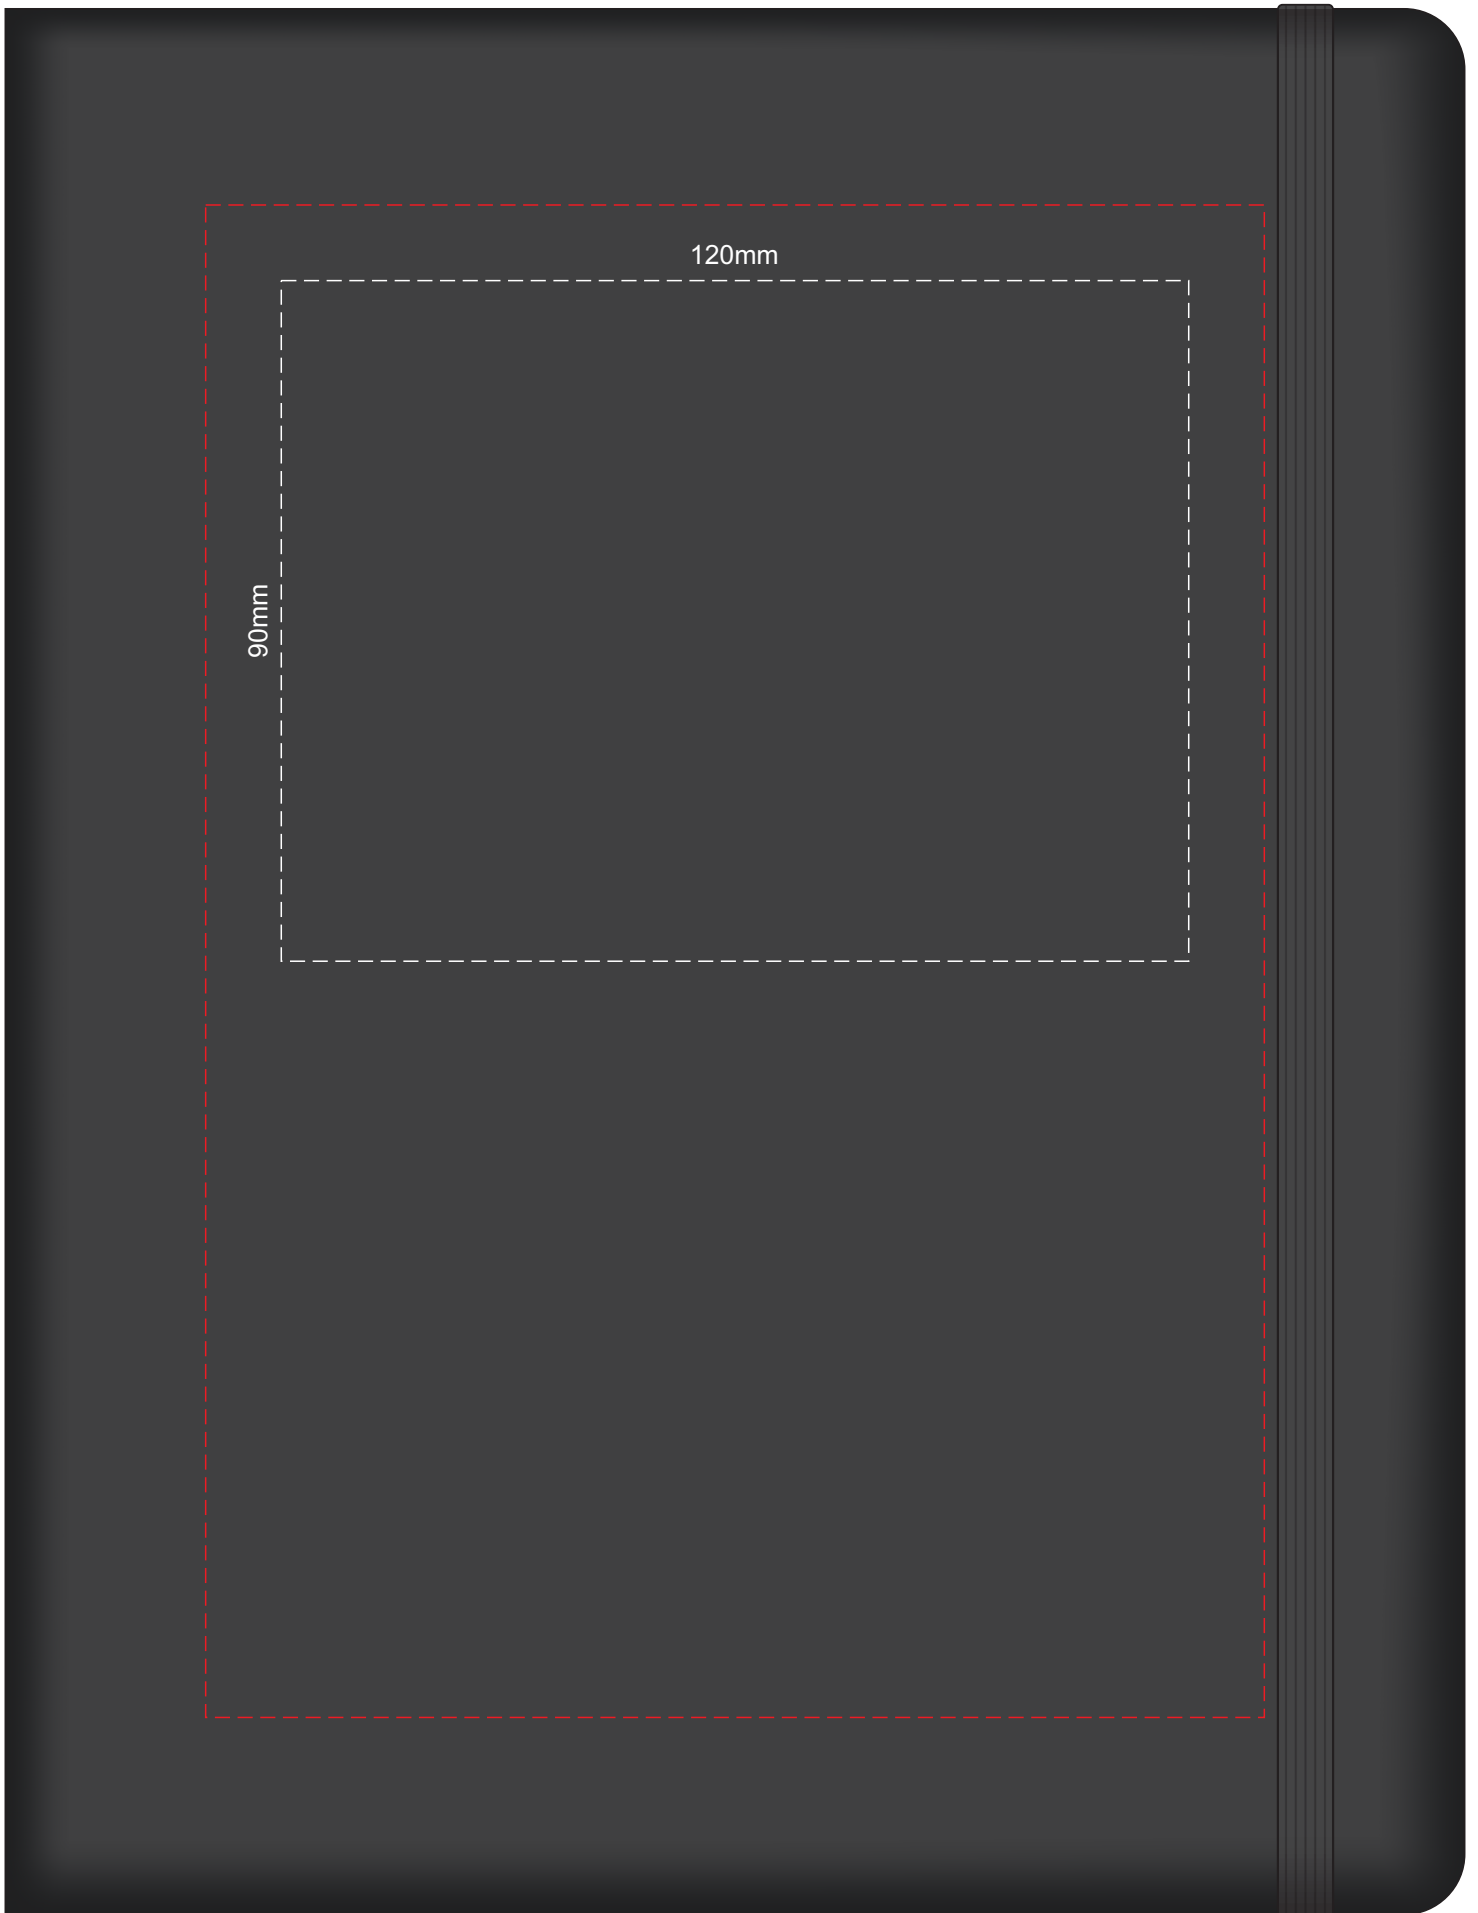

100% of Actual Size
Screen Print (one colour)

150mm

220mm

100% of Actual Size
Debossing

Branding area can be moved **anywhere within the red line.**

100% of Actual Size
Foil Printing Front Cover
FRONT ONLY

Please note: Print area 70mm x 55mm is **moveable within the red dotted area**, the print area cannot be rotated. The printing will inherit the texture of the substrate which may affect the legibility of small text or appearance of fine detail.

As a reward: \$ _____

55mm

65mm

35mm

55mm

M ■ ■ ■

Branding area can be moved **anywhere within the red lines.**

50% of Actual Size
Pad Print Back End-Paper

Branding area can be moved anywhere within the red lines.