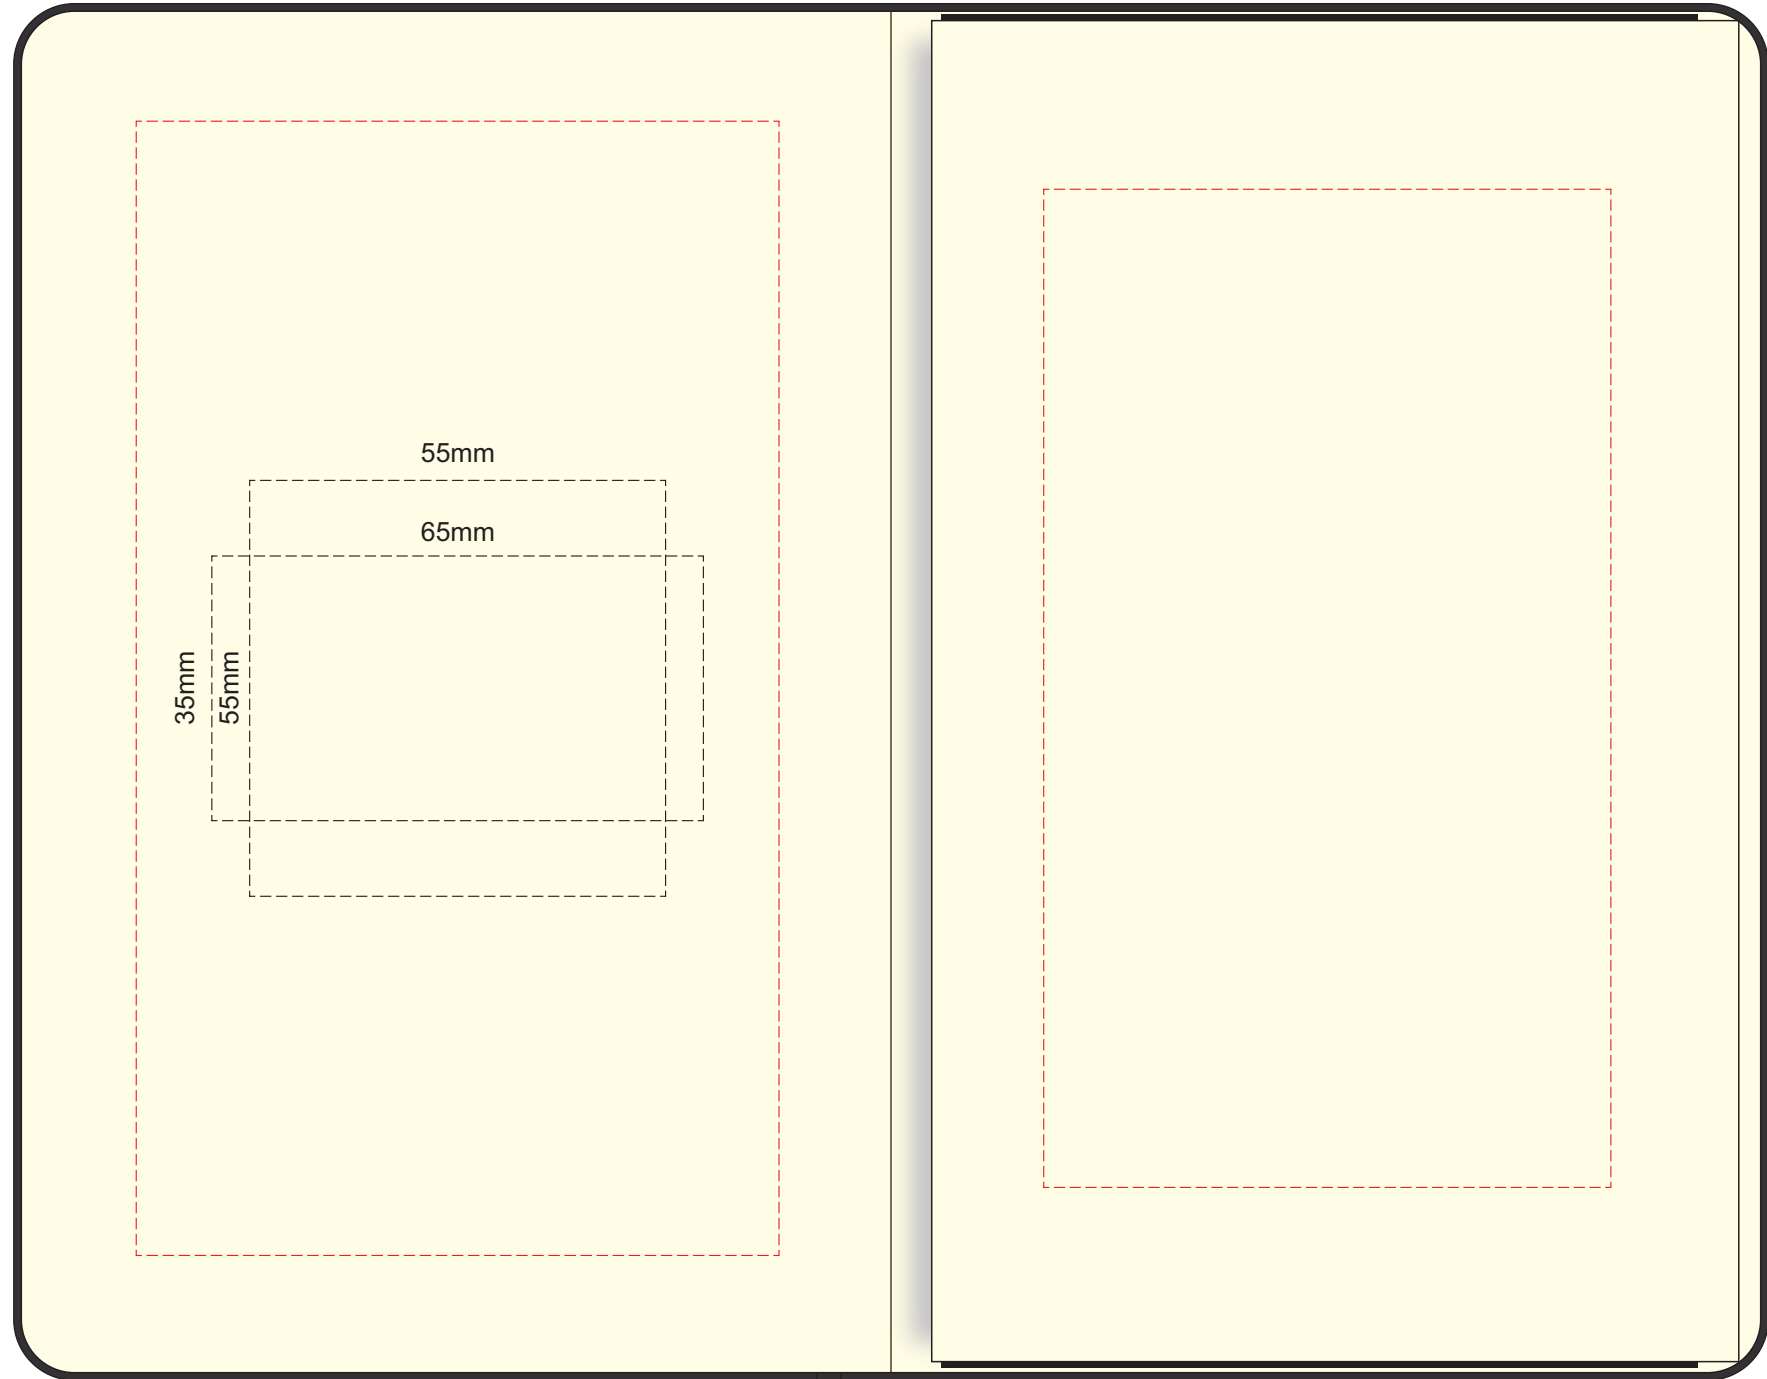

Branding area can be moved **anywhere** within the red lines.