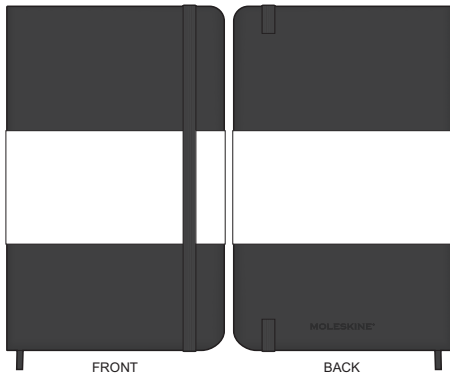

-  Copper Foil Print Colour
-  Silver Foil Print Colour
-  Gold Foil Print Colour

Diagram illustrating the dimensions for the pad print front end-paper layout. The layout is divided into two main sections by a vertical line.

Left Section (Branding Area):

- A large red dashed rectangle defines the overall branding area.
- Inside this area, a smaller red dashed rectangle is centered.
- Dimensions for the inner red dashed rectangle are: 55mm (width), 65mm (width), 35mm (height), and 55mm (height).
- At the bottom center of the left section, there is a logo consisting of the letter 'M' followed by a 3x3 grid of small squares.

Right Section (Text Area):

- A large red dashed rectangle defines the text area.
- Text inside the text area includes:
 - "In case of loss, please return to:" followed by four horizontal lines for an address.
 - "As a reward: \$" followed by a horizontal line for a monetary value.

Branding area can be moved **anywhere** within the red lines.

25% of Actual Size

Green Line = Fold Lines when assembled on notebook
Blue Line = The SIGNIFICANT PRINT AREA
(Keep all critical images & text within this box)
Black Line = Maximum print area
Pink Line = Bleed off to here