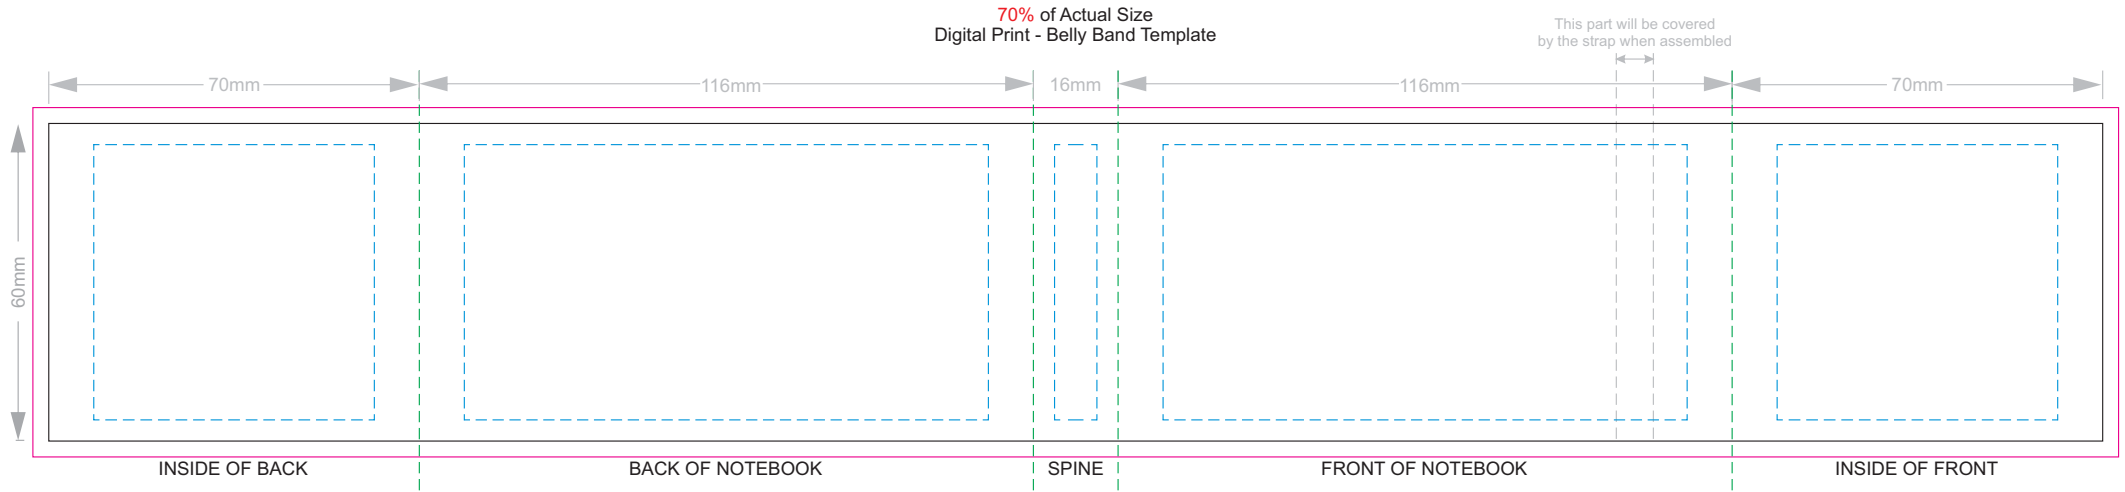

-  Copper Foil Print Colour
-  Silver Foil Print Colour
-  Gold Foil Print Colour

Diagram illustrating the dimensions for the pad print front end-paper layout. The layout is divided into two main sections by a vertical line.

Left Section (Branding Area):

- A large red dashed rectangle defines the overall branding area.
- Inside this area, a smaller red dashed rectangle is centered.
- Dimensions for the inner red dashed rectangle are: 55mm (width), 65mm (width), 35mm (height), and 55mm (height).
- At the bottom center of the left section, there is a logo consisting of the letter 'M' followed by a 3x3 grid of small squares.

Right Section (Text Area):

- A large red dashed rectangle defines the text area.
- Text inside the text area includes:
 - "In case of loss, please return to:" followed by four horizontal lines for an address.
 - "As a reward: \$" followed by a horizontal line for a monetary value.

Branding area can be moved **anywhere** within the red lines.

25% of Actual Size

Green Line = Fold Lines when assembled on notebook
Blue Line = The SIGNIFICANT PRINT AREA
(Keep all critical images & text within this box)
Black Line = Maximum print area
Pink Line = Bleed off to here