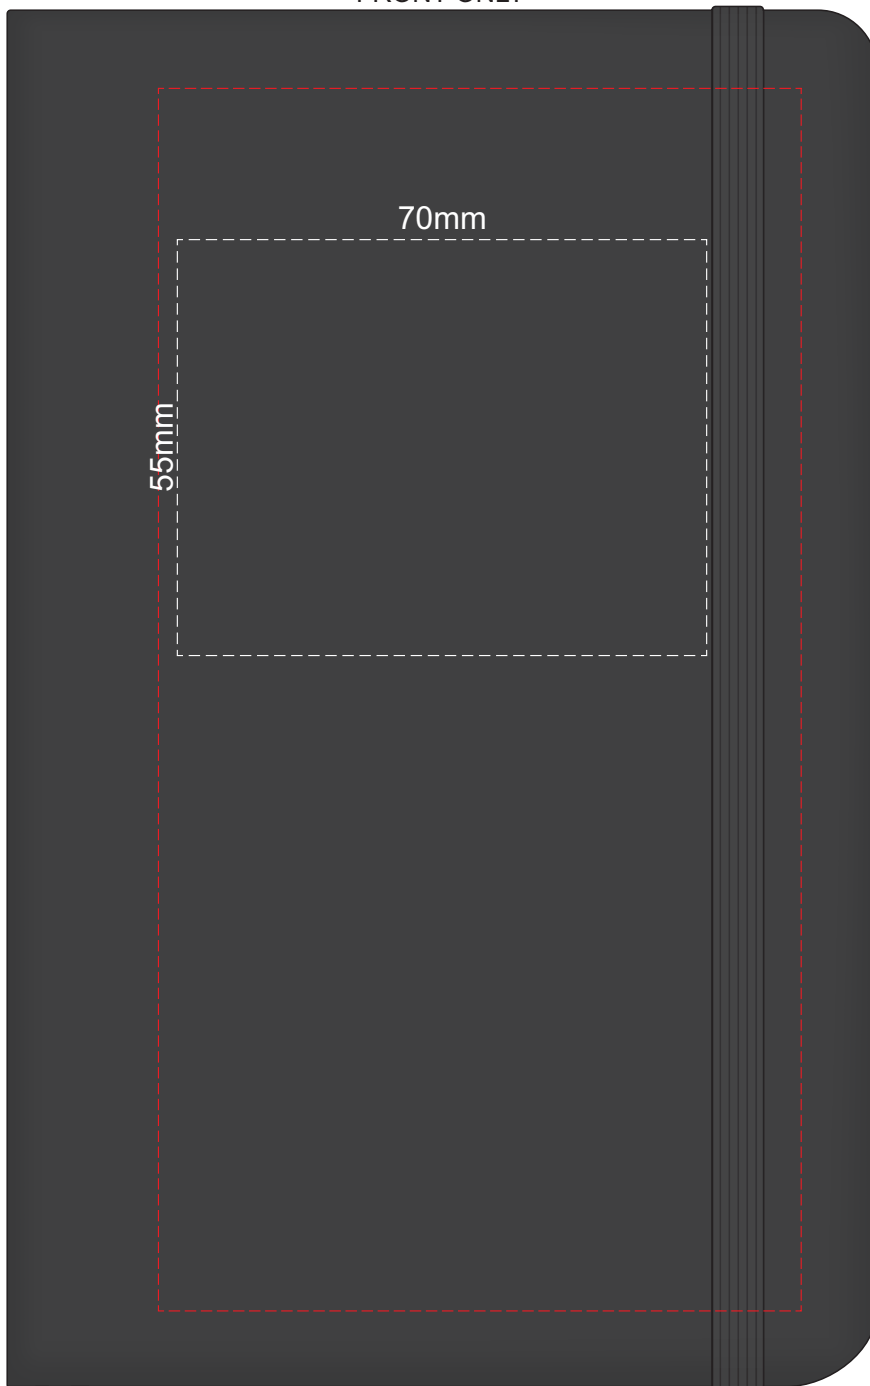

100% of Actual Size
Screen Print (one colour)

100% of Actual Size
Debossing XL
Debossing

140mm

80mm

80mm

100mm

Print area 80 x 100mm is moveable within the
XL deboss area and can rotate to suit.

100% of Actual Size
Debossing Back Cover

70mm

70mm

MOLESKINE®

100% of Actual Size
Foil Printing Front Cover
FRONT ONLY

Please note: Print area 70mm x 55mm is **moveable within the red dotted area**, the print area cannot be rotated. The printing will inherit the texture of the substrate which may affect the legibility of small text or appearance of fine detail.

-  Copper Foil Print Colour
-  Silver Foil Print Colour
-  Gold Foil Print Colour

Diagram illustrating the dimensions for the pad print front end-paper layout. The layout is divided into two main sections by a vertical line.

Left Section (Branding Area):

- A large red dashed rectangle defines the overall branding area.
- Inside this area, a smaller red dashed rectangle is centered.
- Dimensions for the inner red dashed rectangle are: 55mm (width), 65mm (width), 35mm (height), and 55mm (height).
- At the bottom center of the left section, there is a logo consisting of the letter 'M' followed by a 3x3 grid of small squares.