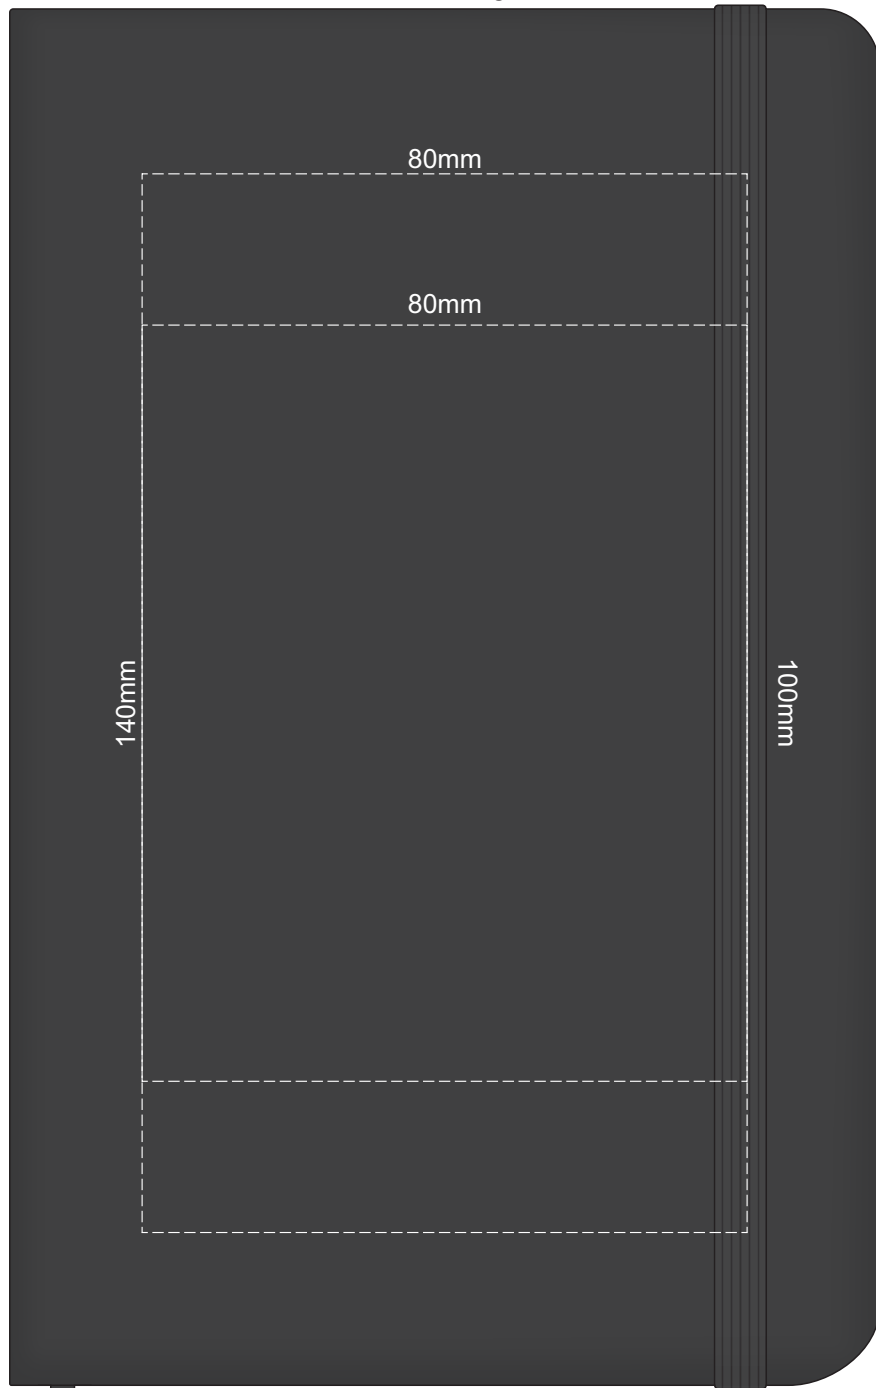

100% of Actual Size
Screen Print (one colour)

100% of Actual Size
Debossing XL
Debossing

140mm

80mm

80mm

100mm

Print area 80 x 100mm is moveable within the
XL deboss area and can rotate to suit.

100% of Actual Size
Debossing Back Cover

70mm

70mm

MOLESKINE®

100% of Actual Size
Foil Printing Front Cover
FRONT ONLY

Please note: Print area 70mm x 55mm is **moveable within the red dotted area**, the print area cannot be rotated. The printing will inherit the texture of the substrate which may affect the legibility of small text or appearance of fine detail.

-  Copper Foil Print Colour
-  Silver Foil Print Colour
-  Gold Foil Print Colour

Diagram illustrating the dimensions for the pad print front end-paper layout. The layout is divided into two main sections by a vertical line.

Left Section (Branding Area):

- A large red dashed rectangle defines the overall branding area.
- Inside this area, a smaller red dashed rectangle is centered.
- Dimensions for the inner red dashed rectangle are: 55mm (width), 65mm (width), 35mm (height), and 55mm (height).
- At the bottom center of the left section, there is a logo consisting of the letter 'M' followed by a 3x3 grid of small squares.