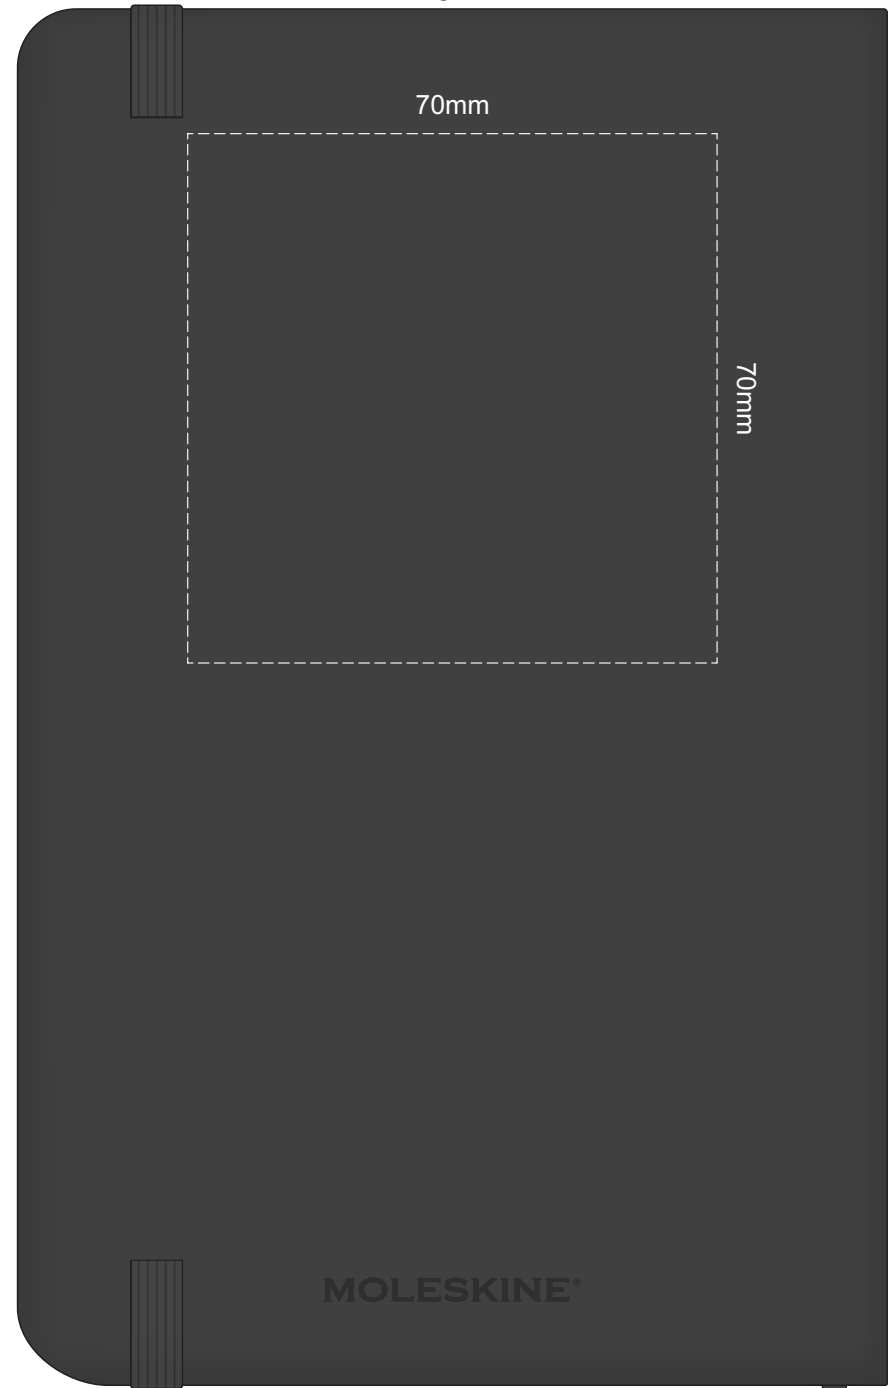

100% of Actual Size
Screen Print (one colour)

100% of Actual Size
Debossing XL
Debossing

140mm

80mm

80mm

100mm

Print area 80 x 100mm is moveable within the
XL deboss area and can rotate to suit.

100% of Actual Size
Debossing Back Cover

70mm

70mm

MOLESKINE®

100% of Actual Size
Foil Printing Front Cover
FRONT ONLY

Please note: Print area 70mm x 55mm is **moveable within the red dotted area**, the print area cannot be rotated. The printing will inherit the texture of the substrate which may affect the legibility of small text or appearance of fine detail.

-  Copper Foil Print Colour
-  Silver Foil Print Colour
-  Gold Foil Print Colour

Diagram illustrating the dimensions for the pad print front end-paper layout. The layout is divided into two main sections by a vertical line.

Left Section (Branding Area):

- A large red dashed rectangle defines the overall branding area.
- Inside this area, a smaller red dashed rectangle is centered.
- Dimensions for the inner red dashed rectangle are: 55mm (width), 65mm (width), 35mm (height), and 55mm (height).
- At the bottom center of the left section, there is a logo consisting of the letter 'M' followed by a 3x3 grid of small squares.