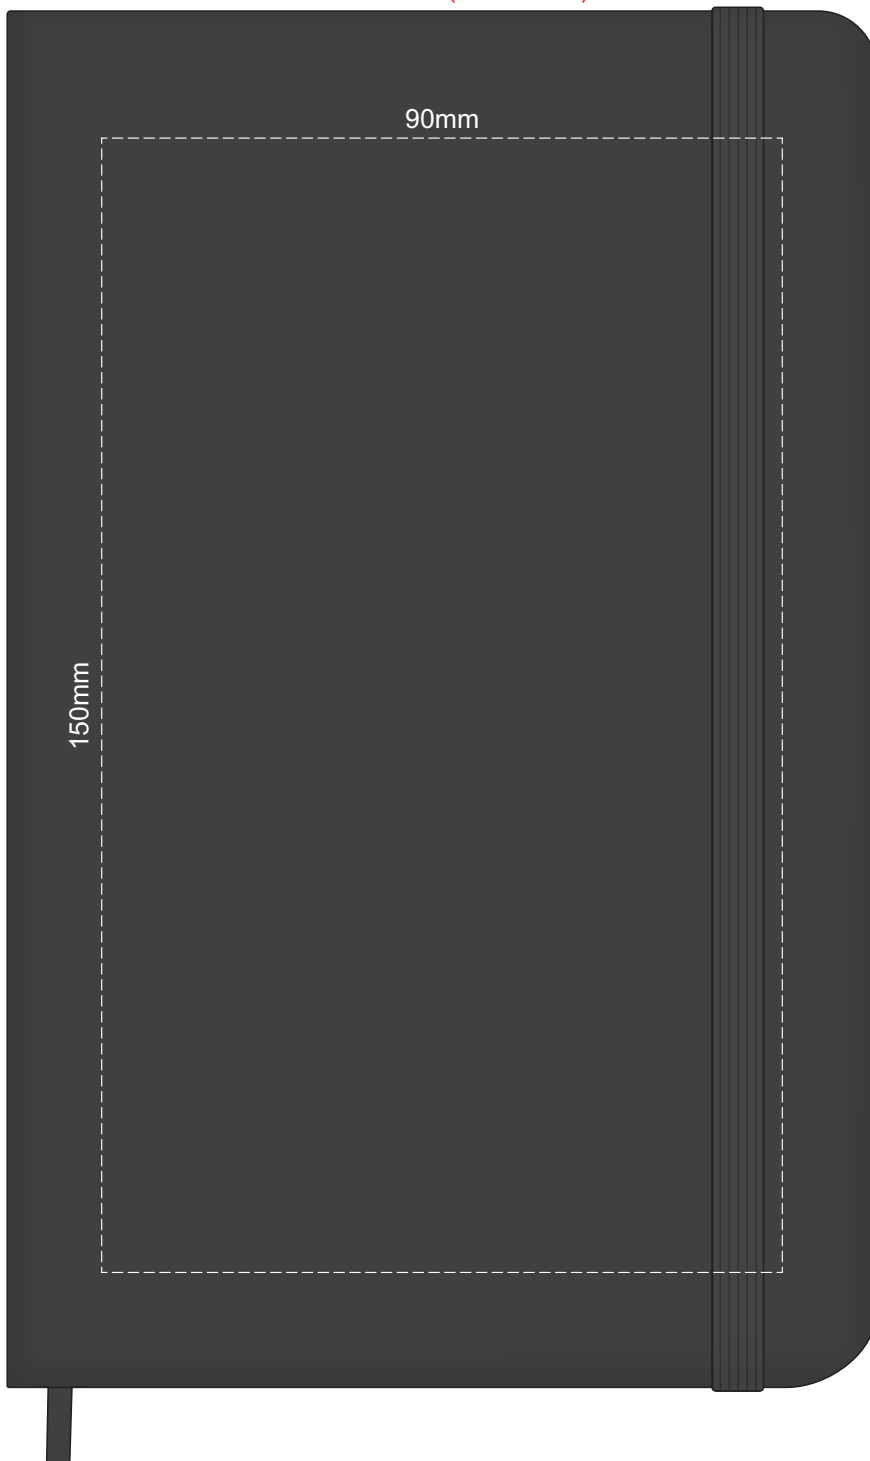

100% of Actual Size
Screen Print (one colour)

100% of Actual Size
Debossing XL
Debossing

140mm

80mm

80mm

100mm

Print area 80 x 100mm is moveable within the
XL deboss area and can rotate to suit.

100% of Actual Size
Debossing Back Cover

70mm

70mm

MOLESKINE®

100% of Actual Size
Foil Printing Front Cover
FRONT ONLY

Please note: Print area 70mm x 55mm is **moveable within the red dotted area**, the print area cannot be rotated. The printing will inherit the texture of the substrate which may affect the legibility of small text or appearance of fine detail.

-  Copper Foil Print Colour
-  Silver Foil Print Colour
-  Gold Foil Print Colour

Diagram illustrating the dimensions for the pad print front end-paper layout. The layout is divided into two main sections by a vertical line.

Left Section (Branding Area):

- A large red dashed rectangle defines the overall branding area.
- Inside this area, a smaller red dashed rectangle is centered.
- Dimensions for the inner red dashed rectangle are: 55mm (width), 65mm (width), 35mm (height), and 55mm (height).
- At the bottom center of the left section, there is a logo consisting of the letter 'M' followed by a 3x3 grid of small squares.