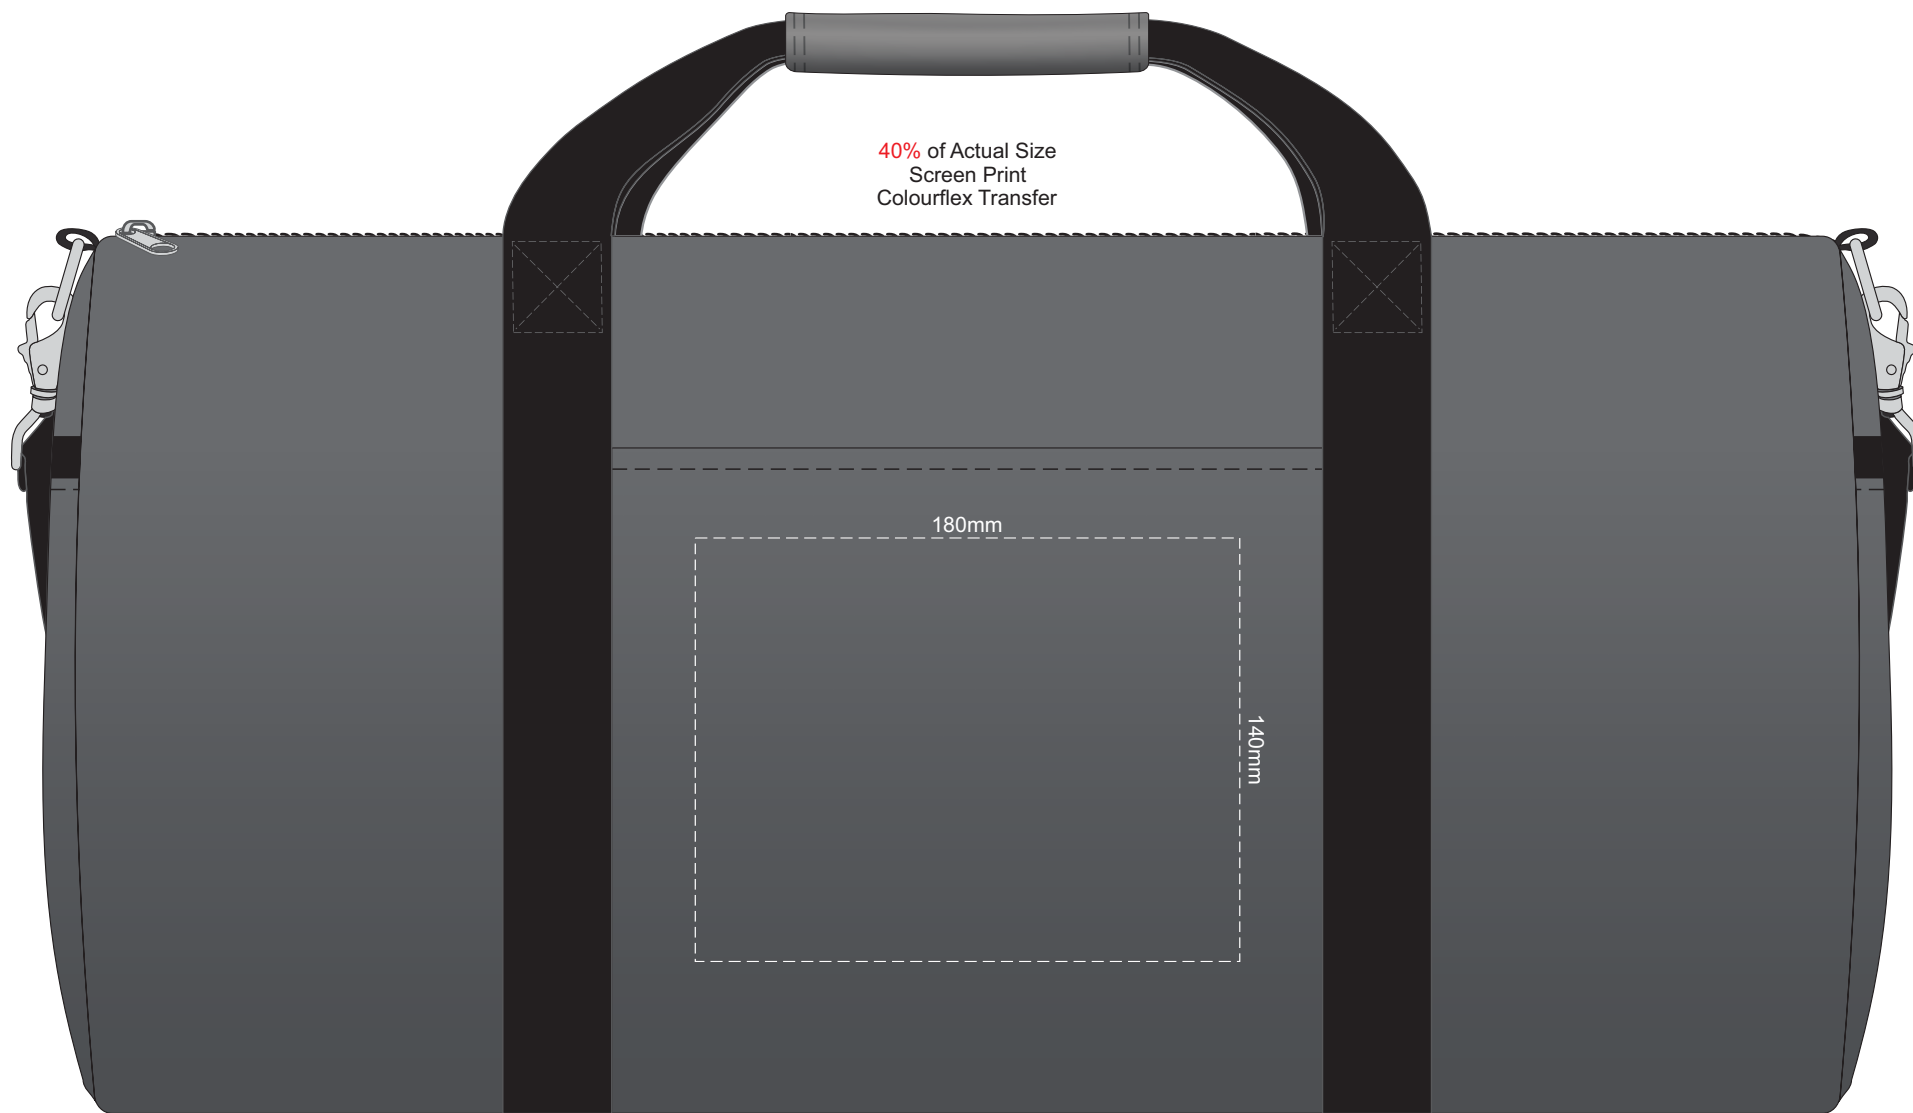

40% of Actual Size
Screen Print
Colourflex Transfer

180mm

140mm

40% of Actual Size
Embroidery

90mm

75mm