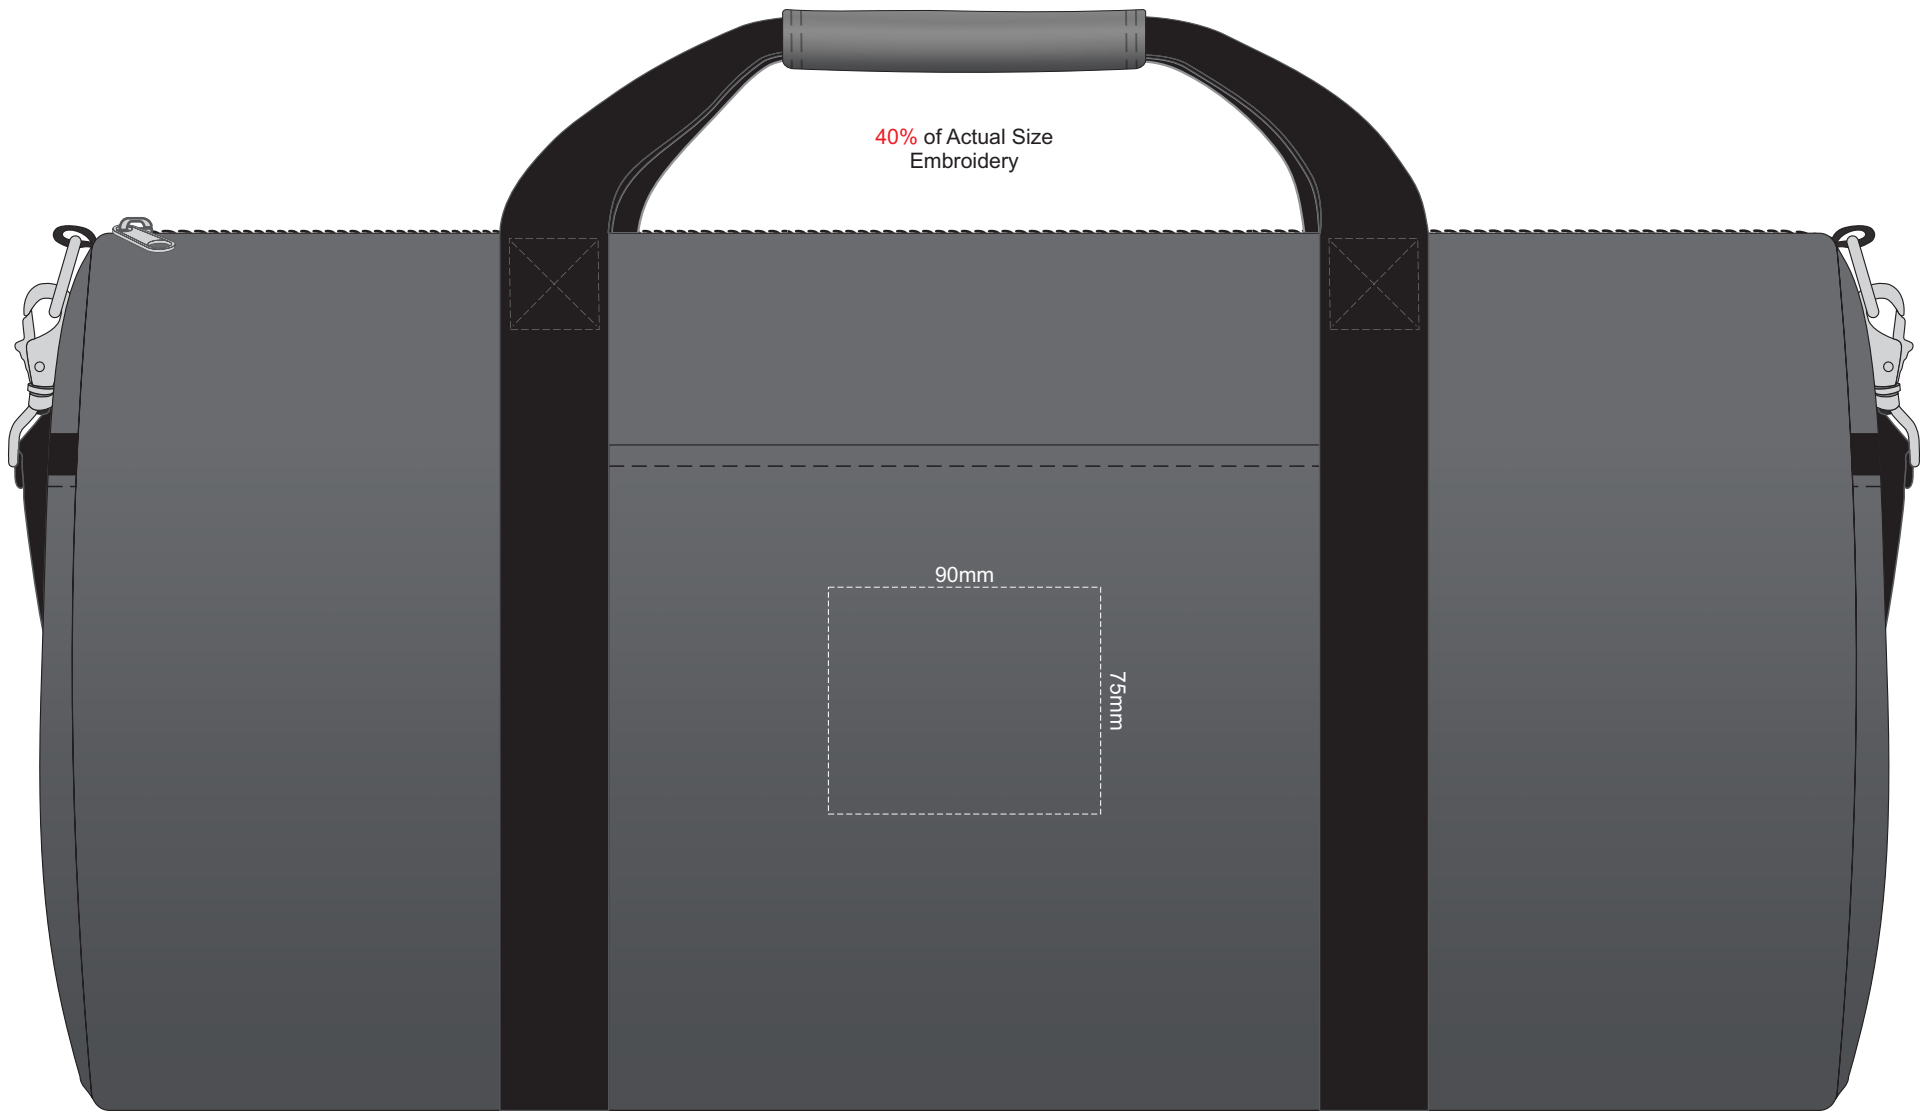

40% of Actual Size
Screen Print
Colourflex Transfer

180mm

140mm

40% of Actual Size
Embroidery

90mm

75mm