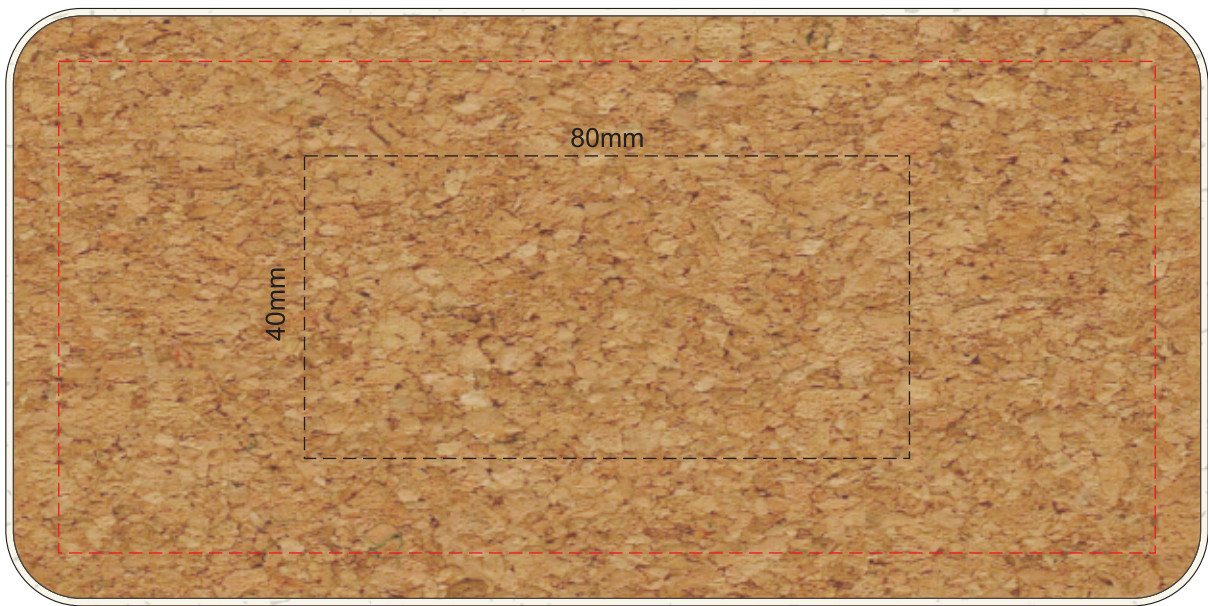

100% of Actual Size
Laser Engraving

Branding area can be moved anywhere within the red line.

NOTE: This product is a natural material,
please allow for small variances in engraving colour.

Laser Engraved to a natural etch