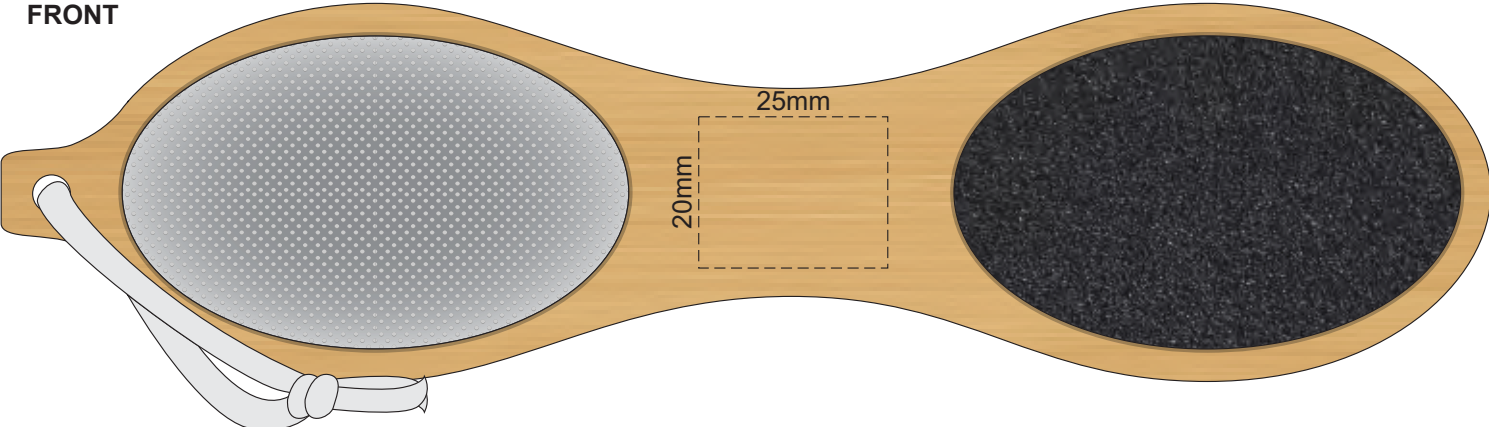

100% of Actual Size
Pad Print
(FRONT ONLY)

100% of Actual Size
Laser Engraving

FRONT

BACK

This product is a natural material, please allow for variances in grain pattern and branding.

 Laser engraves to a natural etch