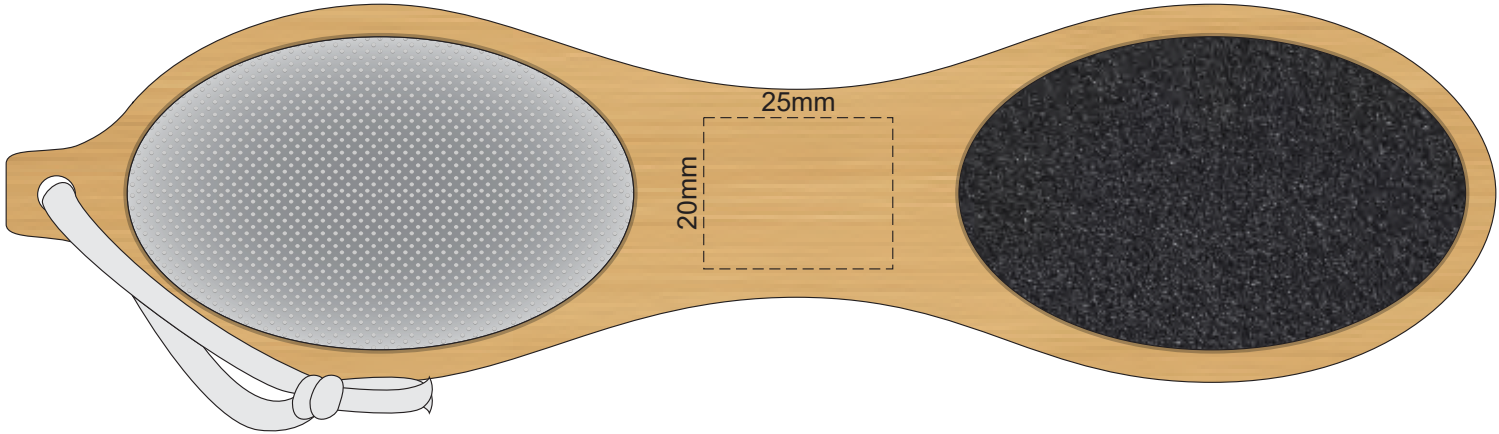

100% of Actual Size
Pad Print
(FRONT ONLY)

100% of Actual Size
Laser Engraving

FRONT

BACK

This product is a natural material, please allow for variances in grain pattern and branding.

 Laser engraves to a natural etch