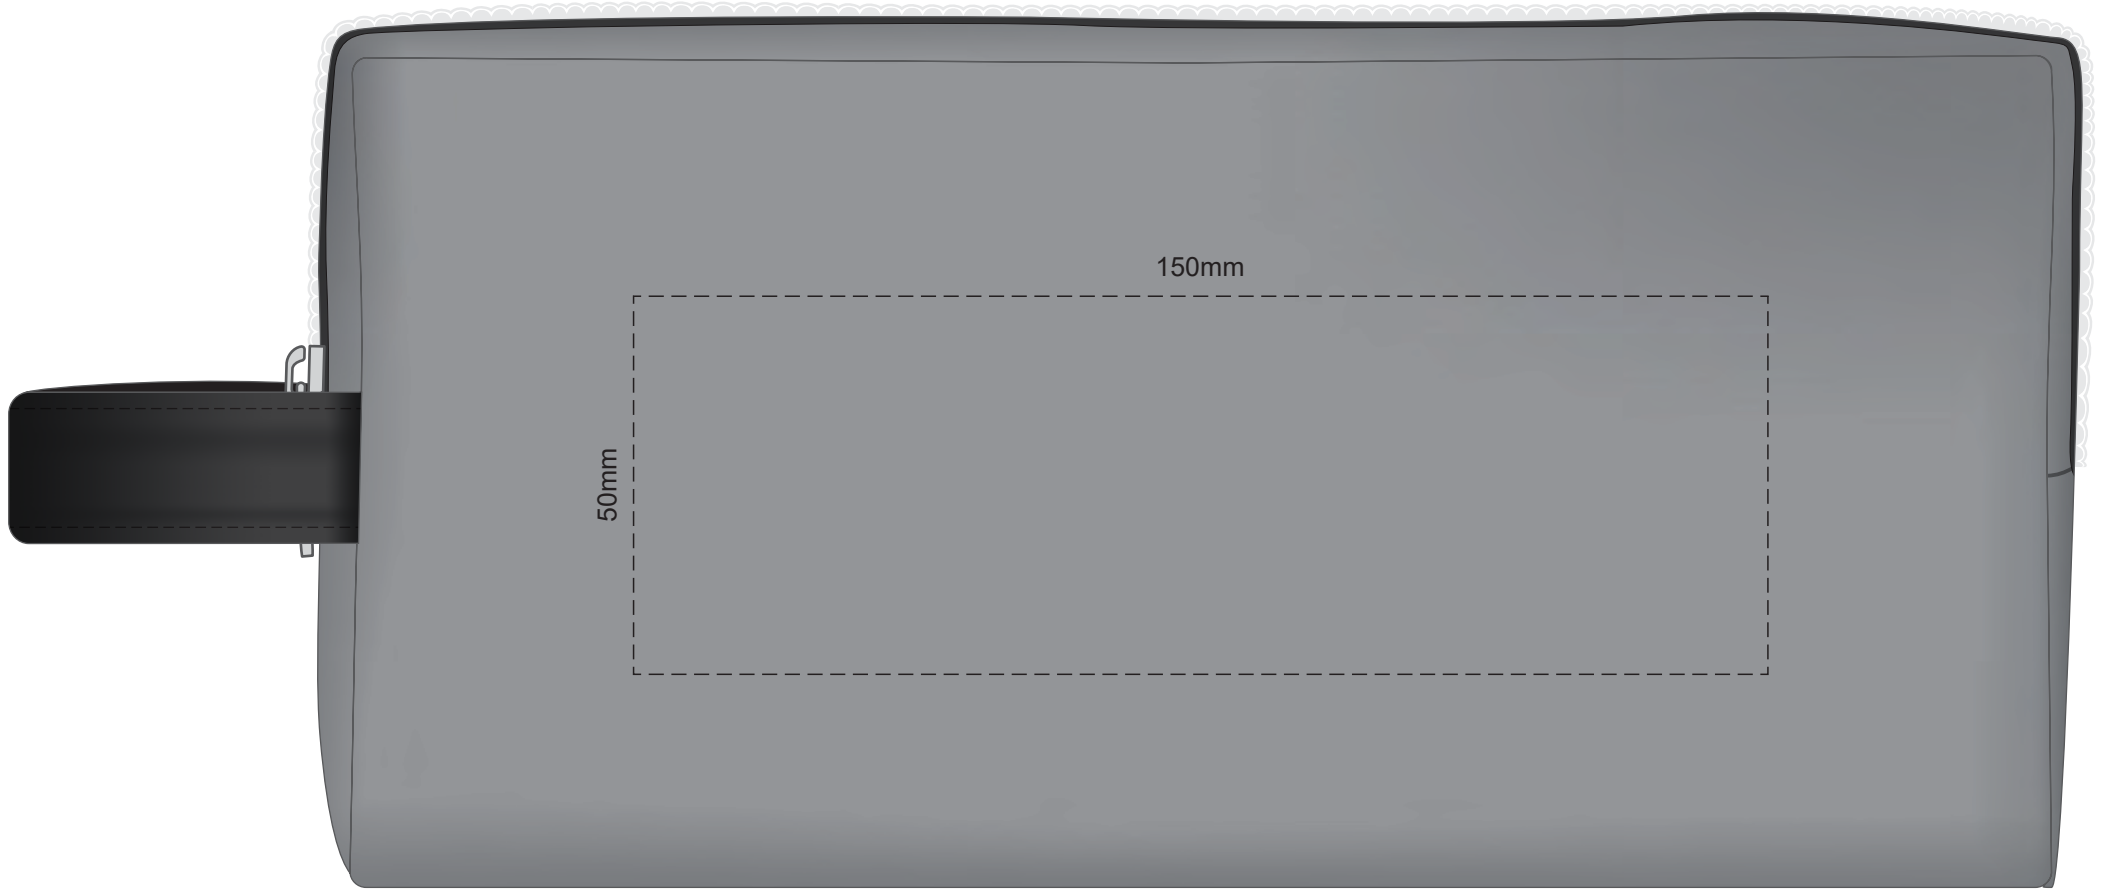

100% of Actual Size
Screen Print (one colour)
Colourflex Transfer

100% of Actual Size
Screen Print (one colour)
Colourflex Transfer

150mm

50mm