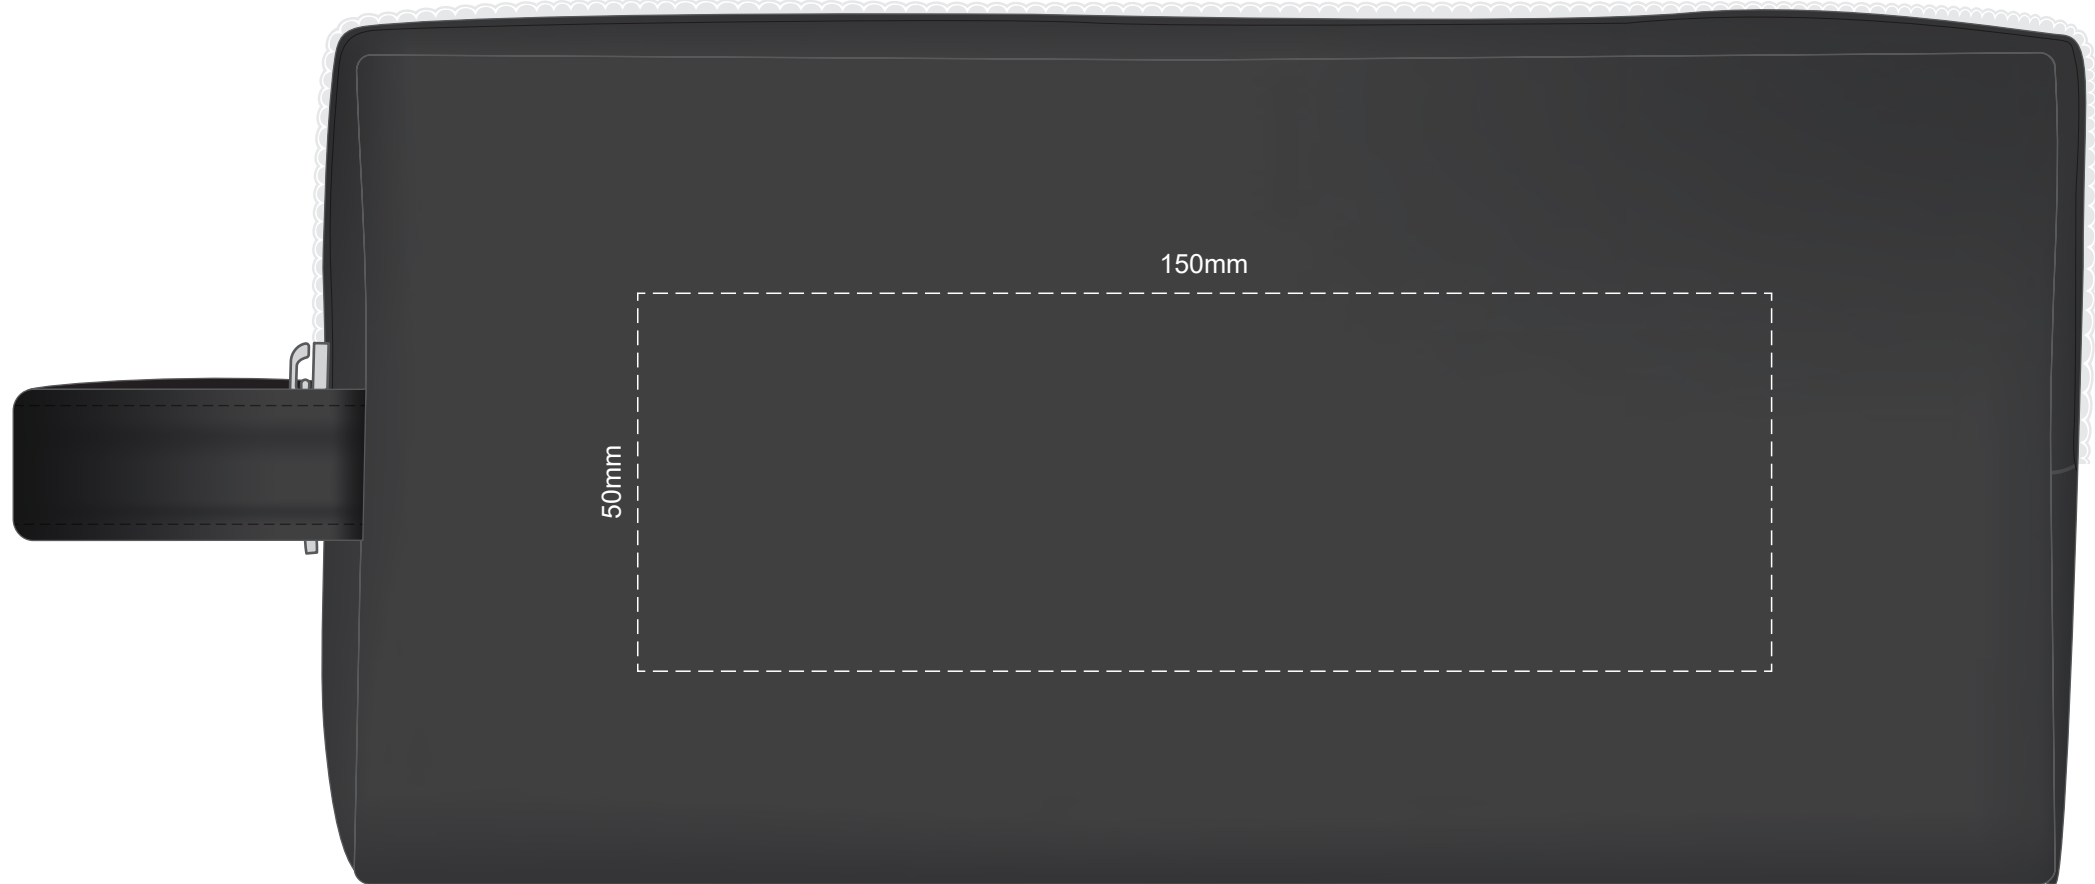

100% of Actual Size
Screen Print (one colour)
Colourflex Transfer

100% of Actual Size
Screen Print (one colour)
Colourflex Transfer

150mm

50mm