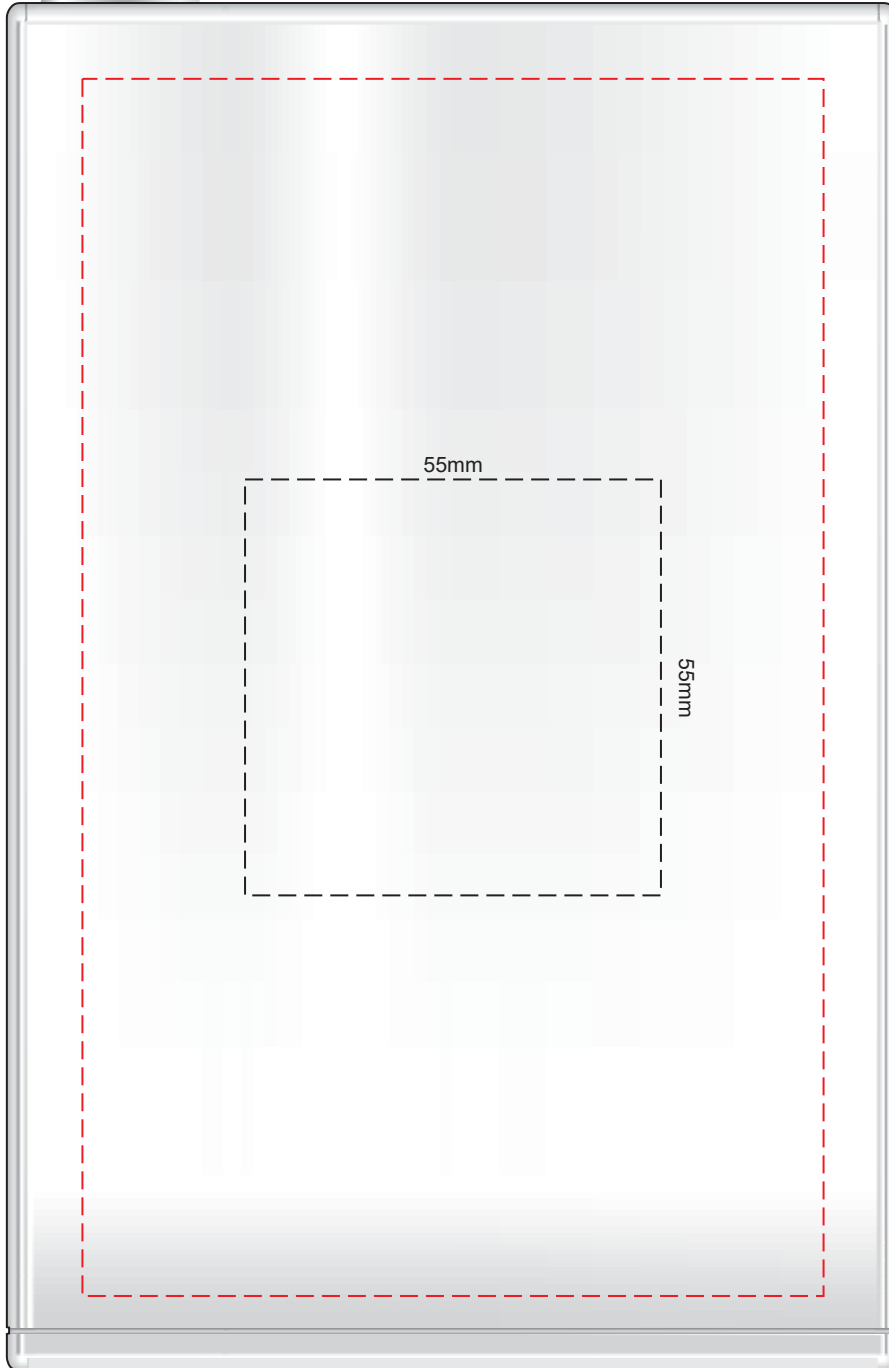

100% of Actual Size
Pad Print

Branding area can be moved **anywhere within the red line.**

100% of Actual Size
Direct Digital

110mm

170mm