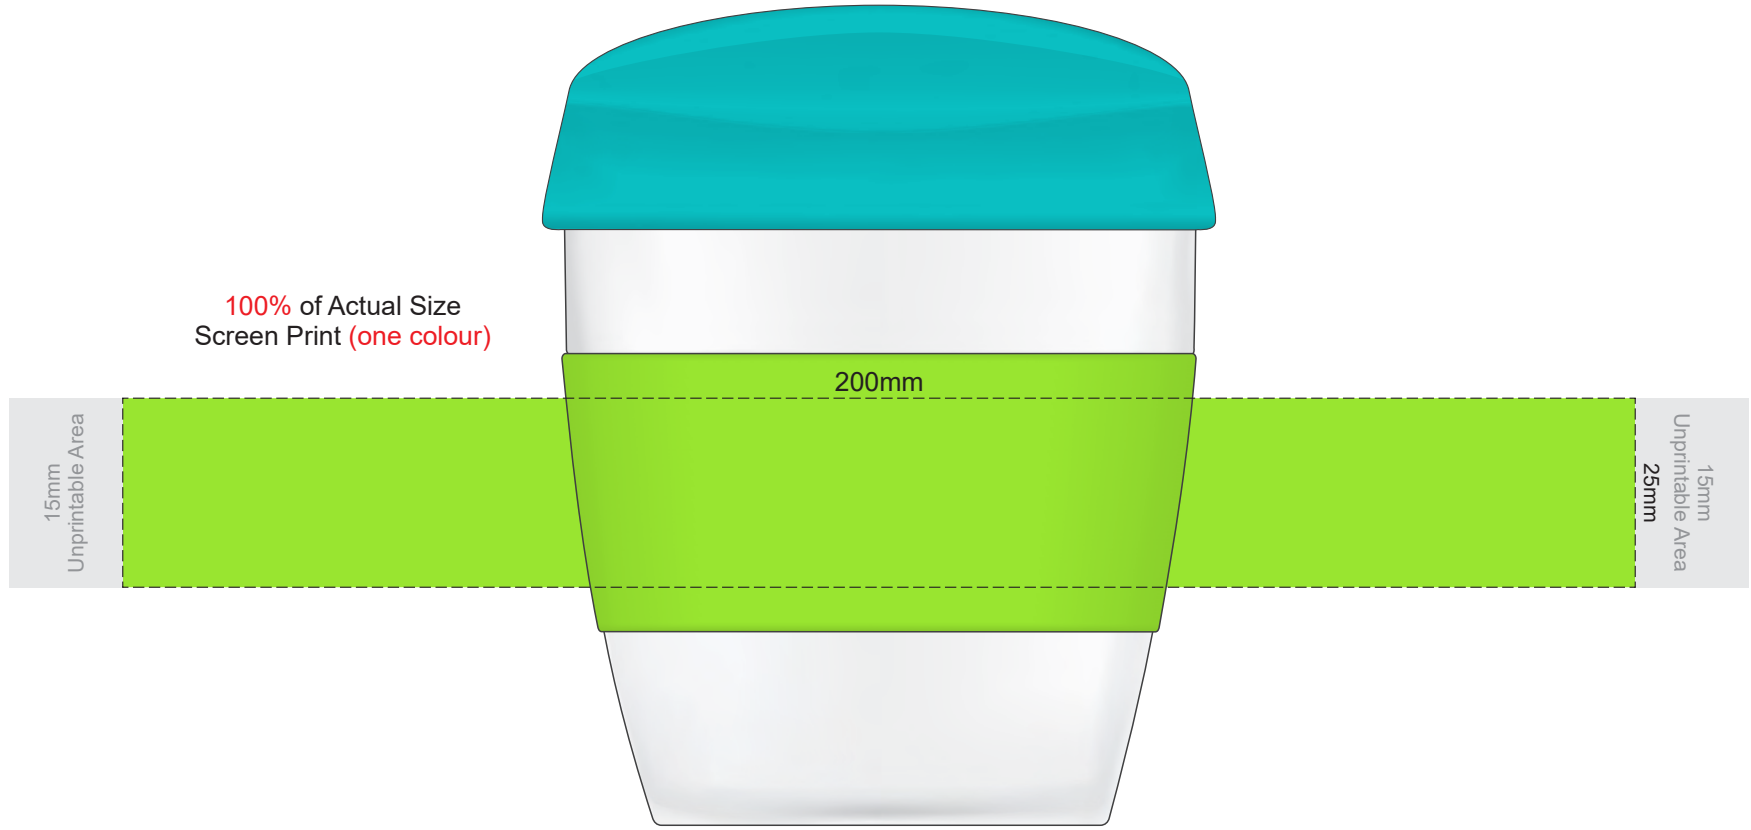

Lid	Band
Light beige	Light beige
White with red diagonal line	Grey
White	White
White with red diagonal line	Yellow
Orange	Orange
White with red diagonal line	Pink
White with red diagonal line	Red
Light green	Light green
Dark green	Dark green
Teal	Teal
Light blue	Light blue
Dark blue	Dark blue
Very dark blue	Very dark blue
White with red diagonal line	Purple
Black	Black

100% of Actual Size
Pad Print

SIDE 1

SIDE 2

Red Line = Exact opposites of the product
(centre artwork to the red line)

Lid	Band
White	Grey
White	White
White	Yellow
White	Orange
White	Pink
White	Red
Light Green	Light Green
Dark Green	Dark Green
Teal	Teal
Light Blue	Light Blue
Dark Blue	Dark Blue
Dark Blue	Dark Blue
White	Purple
Black	Black

Lid	Band
Light beige	Light beige
White with red diagonal line	Grey
White	White
White with red diagonal line	Yellow
Orange	Orange
White with red diagonal line	Pink
White with red diagonal line	Red
Light green	Light green
Dark green	Dark green
Teal	Teal
Light blue	Light blue
Dark blue	Dark blue
Dark blue	Dark blue
White with red diagonal line	Purple
Black	Black

100% of Actual Size
Silicone Digital Print
Debossed

SIDE 1

SIDE 2

100% of Actual Size
Pad Print (one colour)

100% of Actual Size
Pad Print (one colour)

100% of Actual Size
Digital Packaging Print

FRONT

100% of Actual Size
Digital Packaging Print