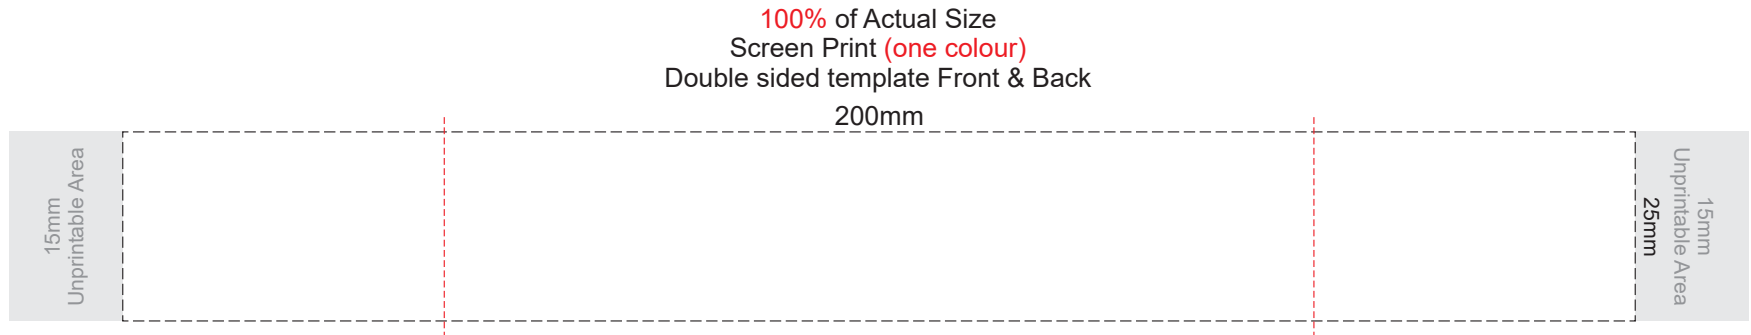

Lid	Band
Light beige	Light beige
White with red diagonal line	Grey
White	White
White with red diagonal line	Yellow
Orange	Orange
White with red diagonal line	Pink
White with red diagonal line	Red
Light green	Light green
Dark green	Dark green
Teal	Teal
Light blue	Light blue
Dark blue	Dark blue
Very dark blue	Very dark blue
White with red diagonal line	Purple
Black	Black

100% of Actual Size
Pad Print

SIDE 1

SIDE 2

Red Line = Exact opposites of the product
(centre artwork to the red line)

Lid	Band
White	Grey
White	White
White	Yellow
White	Orange
White	Pink
White	Red
Light Green	Light Green
Dark Green	Dark Green
Teal	Teal
Light Blue	Light Blue
Dark Blue	Dark Blue
Dark Blue	Dark Blue
White	Purple
Black	Black

100% of Actual Size
Silicone Digital Print
Debossed

SIDE 1

SIDE 2

100% of Actual Size
Pad Print (one colour)

100% of Actual Size
Pad Print (one colour)

100% of Actual Size
Digital Packaging Print

FRONT

100% of Actual Size
Digital Packaging Print