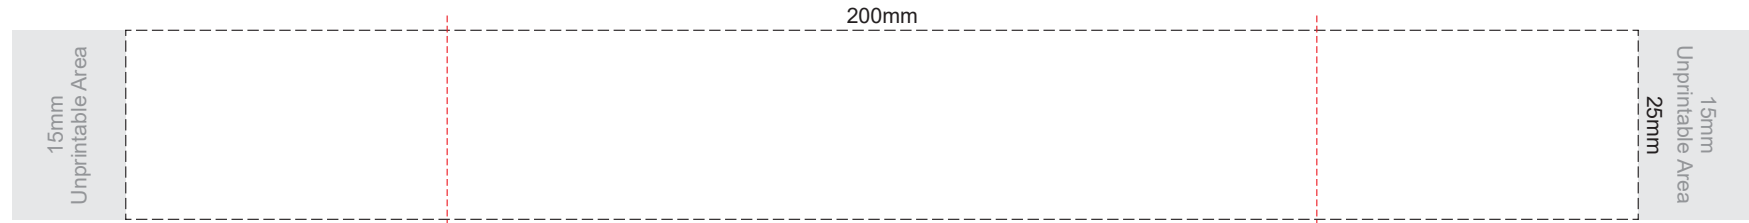

100% of Actual Size
Pad Print

SIDE 1

SIDE 2

Lid	Band
Light beige	Light beige
White with red diagonal line	Grey
White	White
White with red diagonal line	Yellow
Orange	Orange
White with red diagonal line	Pink
White with red diagonal line	Red
Light green	Light green
Green	Green
Cyan	Cyan
Blue	Blue
Dark blue	Dark blue
White with red diagonal line	Purple
Dark grey	Dark grey

100% of Actual Size
Silicone Digital Print
Debossed

SIDE 1

SIDE 2

100% of Actual Size
Screen Print (one colour)

100% of Actual Size
Screen Print (one colour)
Double sided template Front & Back

Red Line = Exact opposites of the product
(centre artwork to the red line)