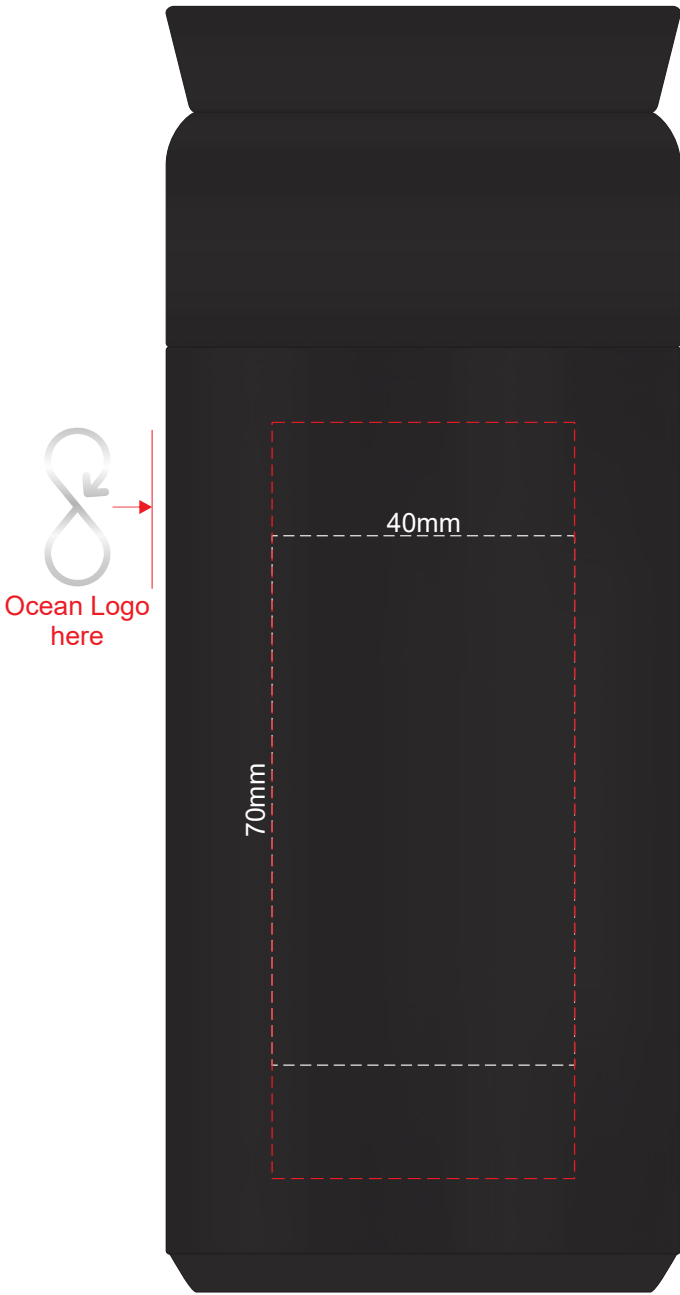

100% of Actual Size
Pad Print

Branding area can be moved **anywhere within the red line.**

100% of Actual Size
Laser Engraving

SIDE 1

SIDE 2

Branding area can be moved **anywhere within the red line.**

Shiny Stainless Steel Finish