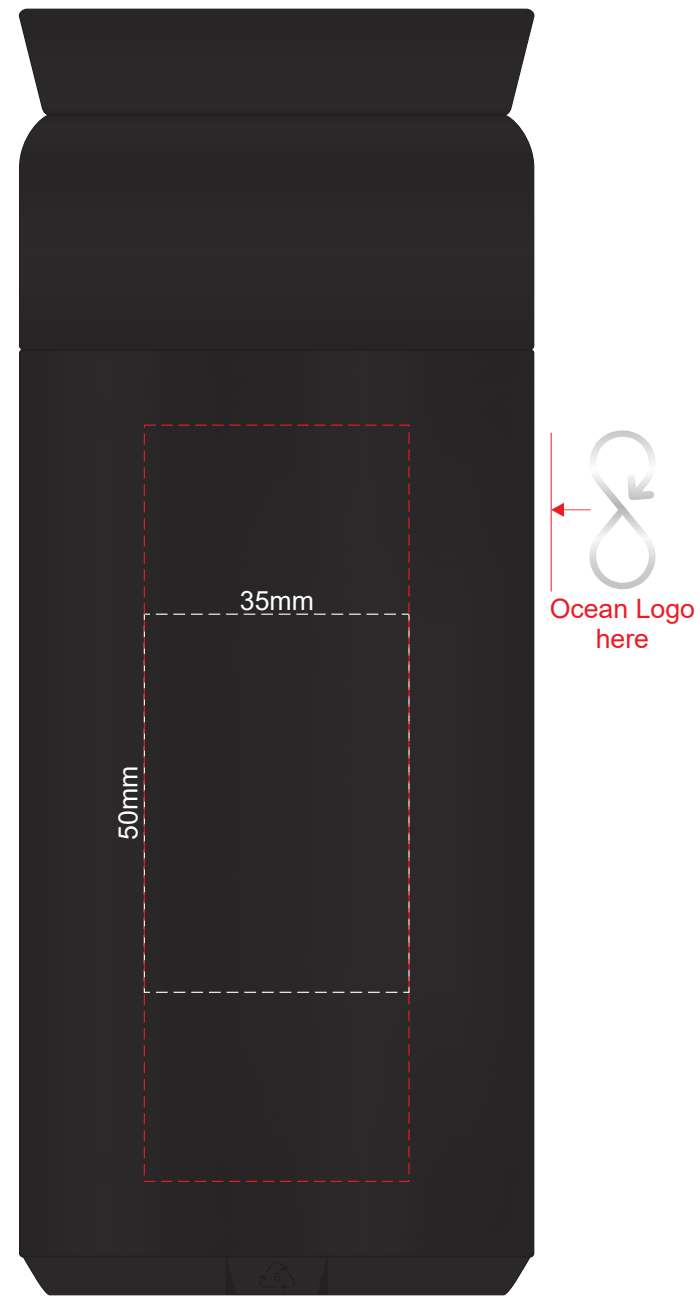

100% of Actual Size
Pad Print

Branding area can be moved **anywhere within the red line.**

100% of Actual Size
Laser Engraving

SIDE 1

SIDE 2

Branding area can be moved **anywhere within the red line.**

Shiny Stainless Steel Finish