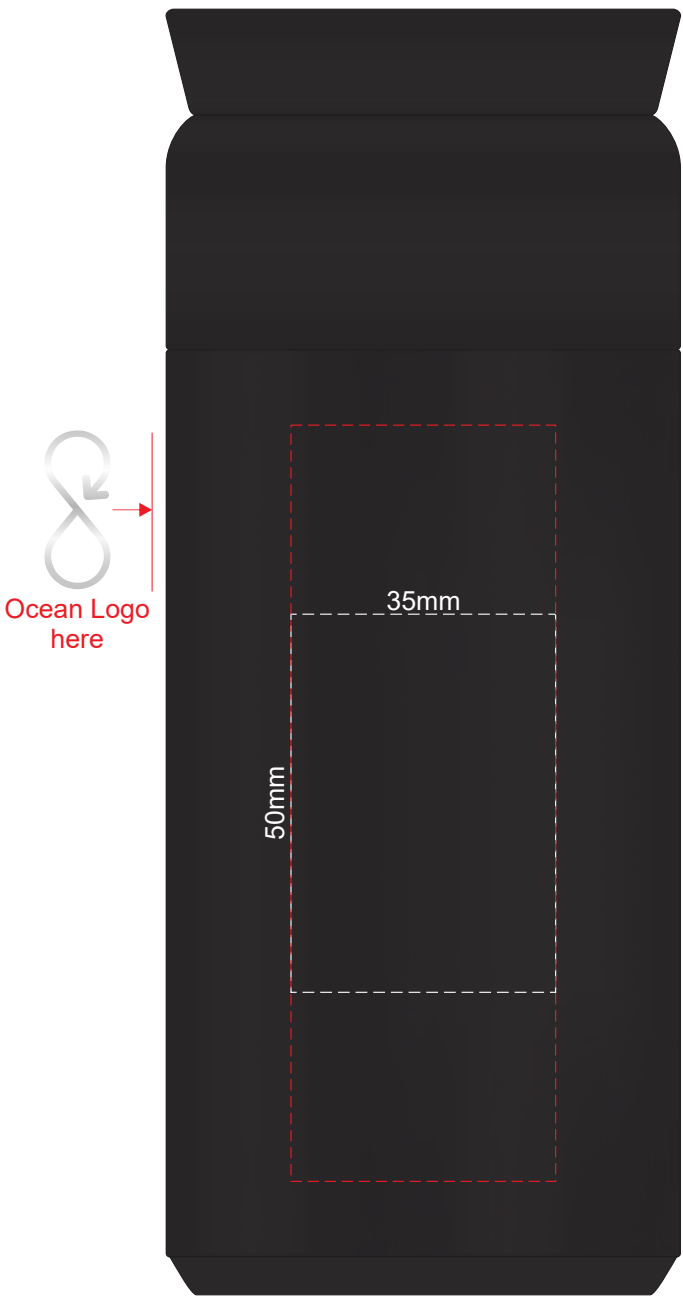

100% of Actual Size
Pad Print

Branding area can be moved **anywhere within the red line.**

100% of Actual Size
Laser Engraving

SIDE 1

SIDE 2

Branding area can be moved **anywhere within the red line.**

Shiny Stainless Steel Finish