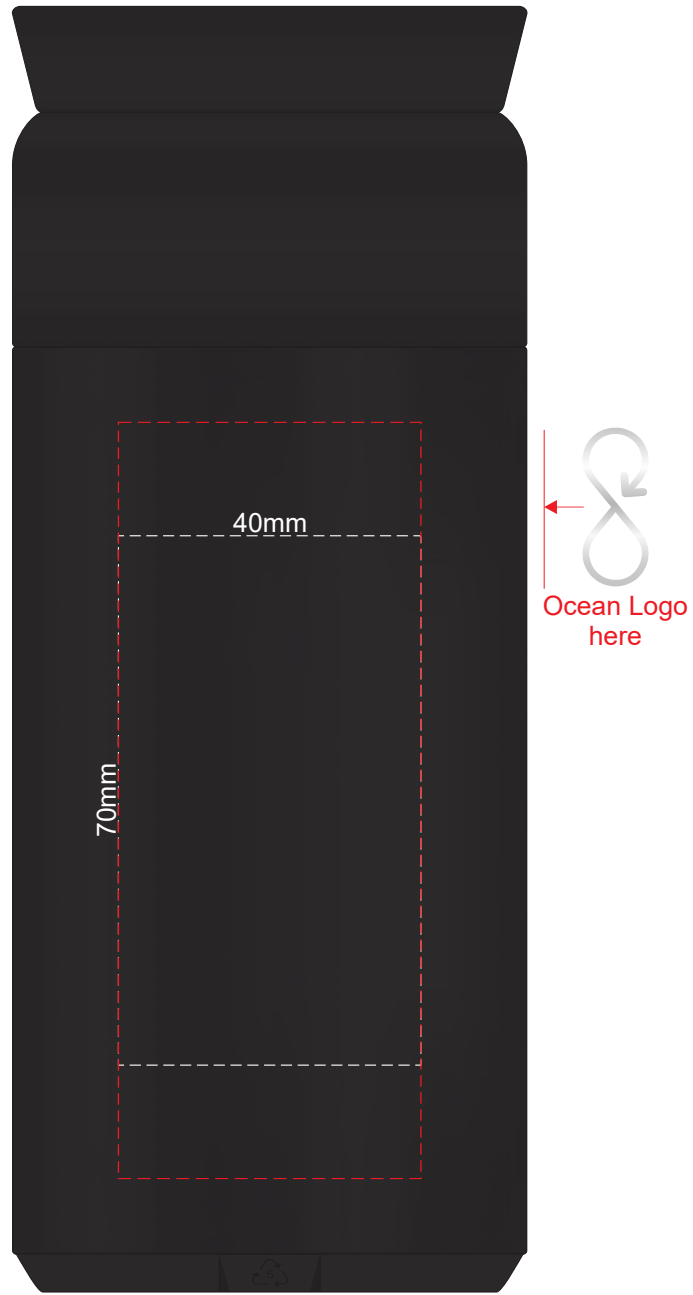

100% of Actual Size
Pad Print

Branding area can be moved **anywhere within the red line.**

100% of Actual Size
Laser Engraving

SIDE 1

SIDE 2

Branding area can be moved **anywhere within the red line.**

Shiny Stainless Steel Finish