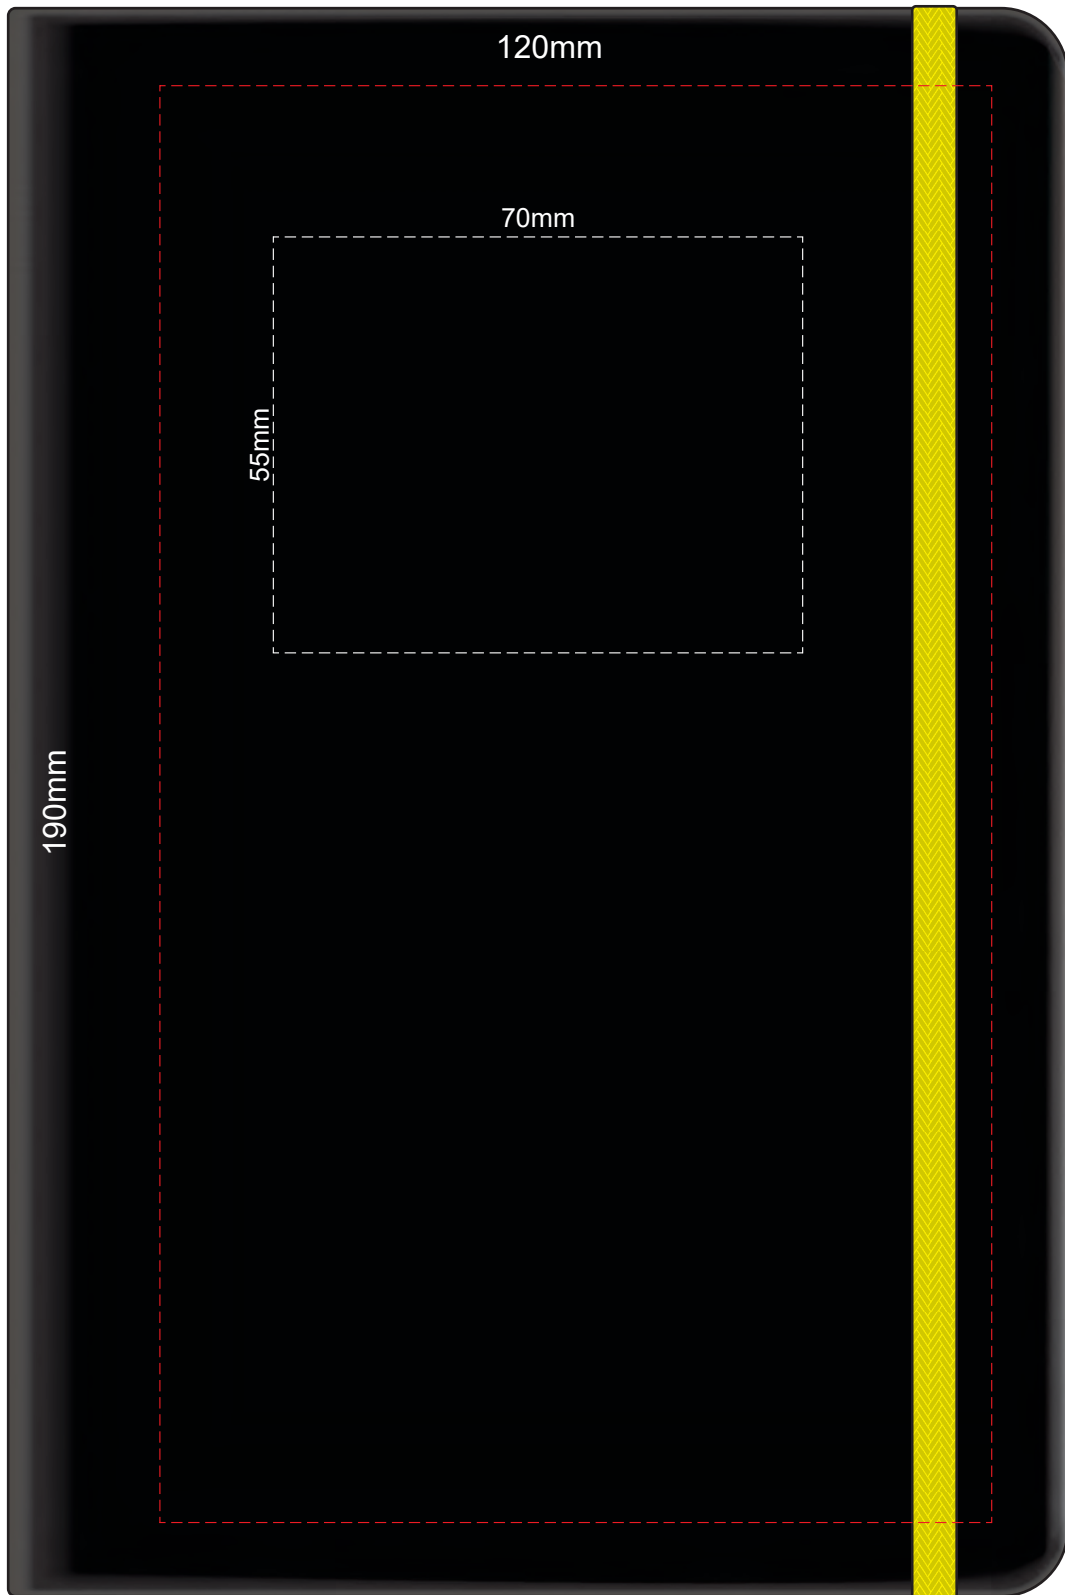

100% of Actual Size
Pad Print

Branding area can be moved anywhere within the red line.

100% of Actual Size
BACK Pad Print

Branding area can be moved anywhere within the red line.

100% of Actual Size
Screen Print (one colour)

100% of Actual Size
BACK Screen Print (one colour)

100% of Actual Size
Direct Digital

100% of Actual Size
Foil Printing Front Cover
FRONT ONLY

Please note: Print area 70mm x 55mm is **moveable within the red dotted area**, the print area cannot be rotated.

-  Copper Foil Print Colour
-  Silver Foil Print Colour
-  Gold Foil Print Colour

70% of Actual Size
Digital Print - Belly Band Template

Artwork will be printed directly onto the product via CMYK printing (no white), colours will not be vibrant due to white ink not being available for this process

Green Line = Fold Lines when assembled on notebook

Blue Line = The SIGNIFICANT PRINT AREA

(Keep all critical images & text within this box)

Black Line = Maximum print area

Pink Line = Bleed off to here

25% of Actual Size