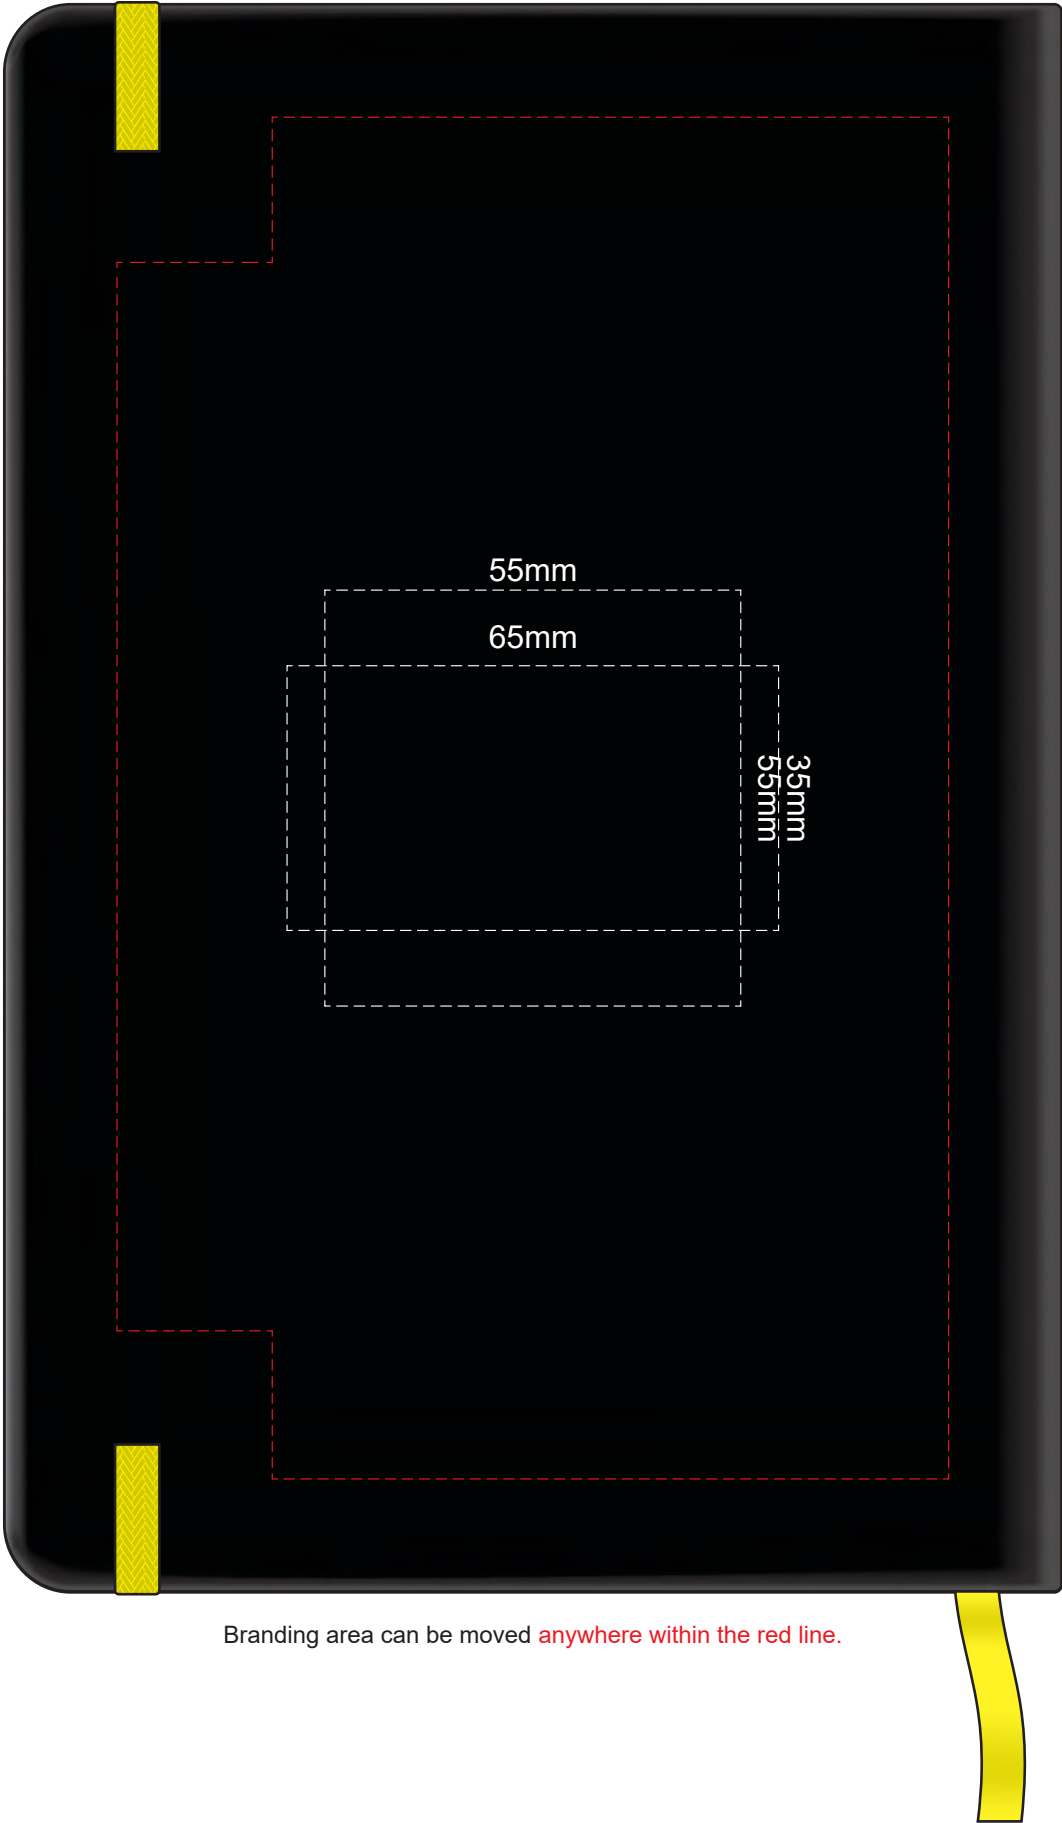

100% of Actual Size
Pad Print

Branding area can be moved anywhere within the red line.

100% of Actual Size
BACK Pad Print

Branding area can be moved anywhere within the red line.

100% of Actual Size
Screen Print (one colour)

100% of Actual Size
BACK Screen Print (one colour)

100% of Actual Size
Direct Digital

100% of Actual Size
Foil Printing Front Cover
FRONT ONLY

Please note: Print area 70mm x 55mm is **moveable within the red dotted area**, the print area cannot be rotated.

-  Copper Foil Print Colour
-  Silver Foil Print Colour
-  Gold Foil Print Colour

70% of Actual Size
Digital Print - Belly Band Template

Artwork will be printed directly onto the product via CMYK printing (no white), colours will not be vibrant due to white ink not being available for this process

Green Line = Fold Lines when assembled on notebook

Blue Line = The SIGNIFICANT PRINT AREA

(Keep all critical images & text within this box)

Black Line = Maximum print area

Pink Line = Bleed off to here

25% of Actual Size