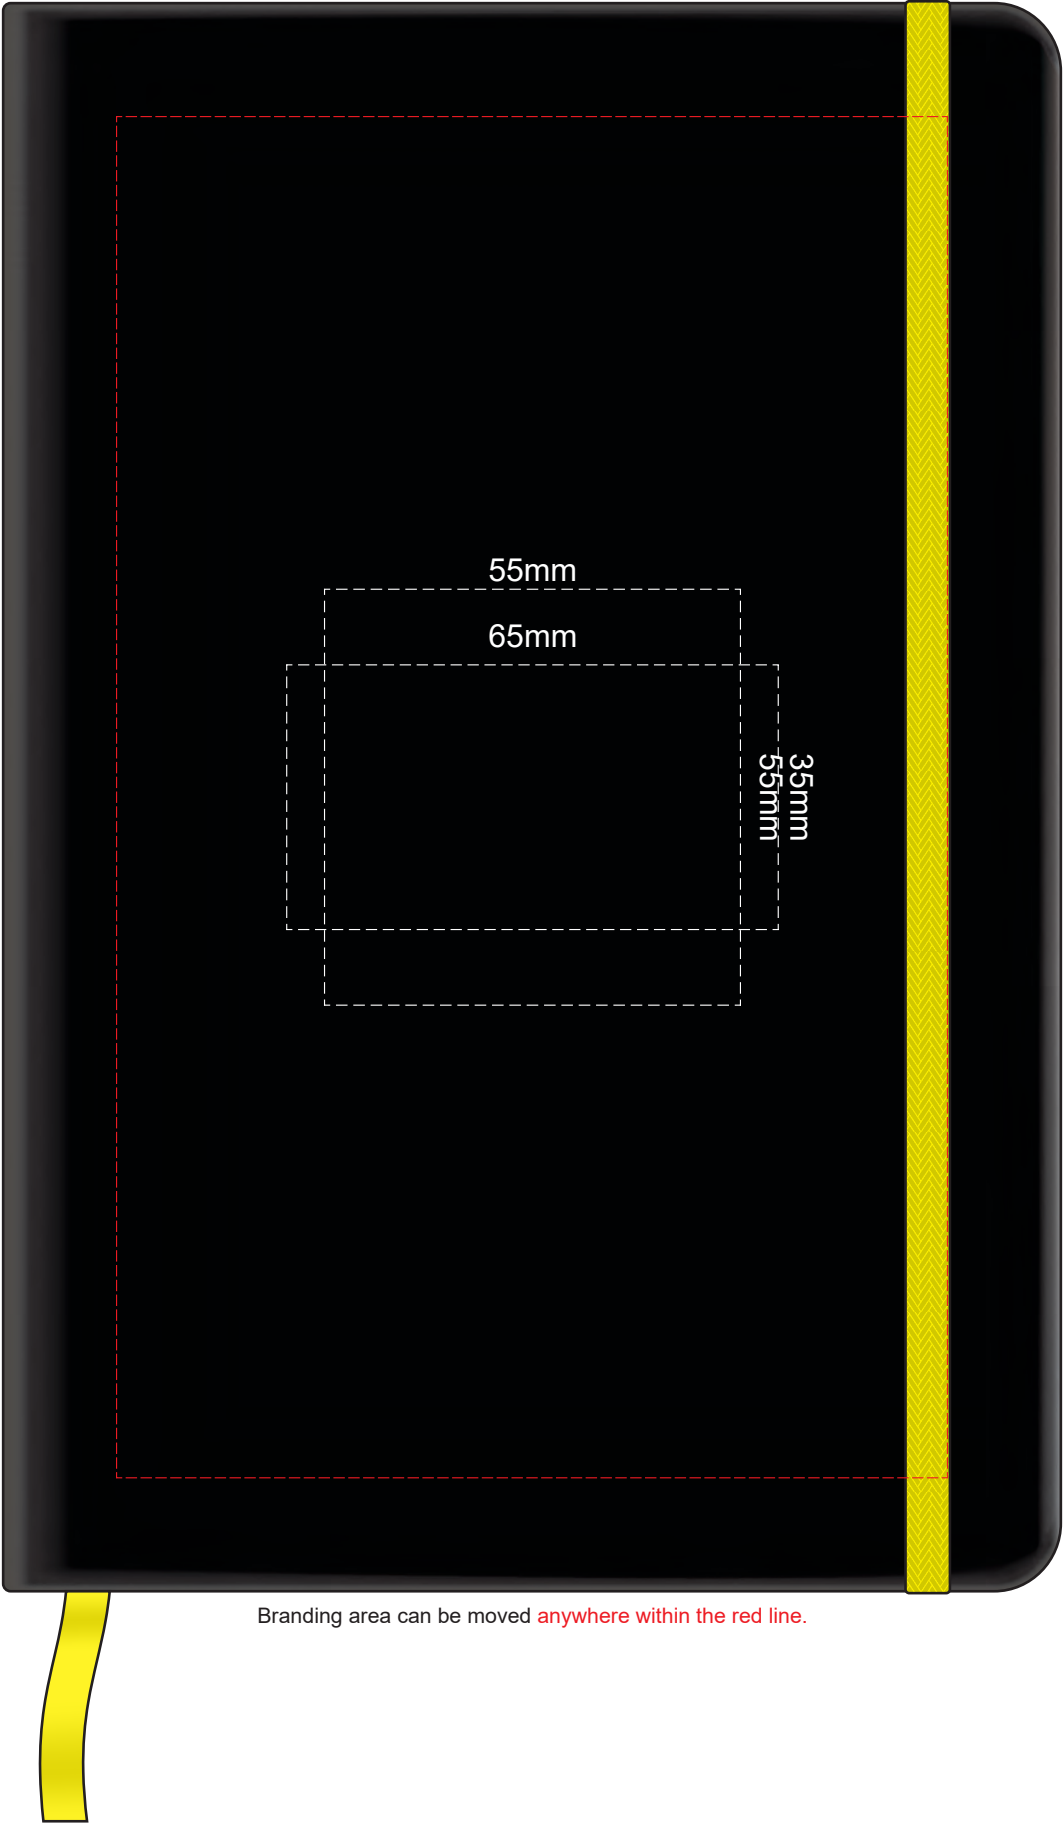

100% of Actual Size
Pad Print

Branding area can be moved anywhere within the red line.

100% of Actual Size
BACK Pad Print

Branding area can be moved anywhere within the red line.

100% of Actual Size
Screen Print (one colour)

100% of Actual Size
BACK Screen Print (one colour)

100% of Actual Size
Direct Digital

100% of Actual Size
Foil Printing Front Cover
FRONT ONLY

Please note: Print area 70mm x 55mm is **moveable within the red dotted area**, the print area cannot be rotated.

-  Copper Foil Print Colour
-  Silver Foil Print Colour
-  Gold Foil Print Colour

70% of Actual Size
Digital Print - Belly Band Template

Artwork will be printed directly onto the product via CMYK printing (no white), colours will not be vibrant due to white ink not being available for this process

Green Line = Fold Lines when assembled on notebook

Blue Line = The SIGNIFICANT PRINT AREA

(Keep all critical images & text within this box)

Black Line = Maximum print area

Pink Line = Bleed off to here

25% of Actual Size