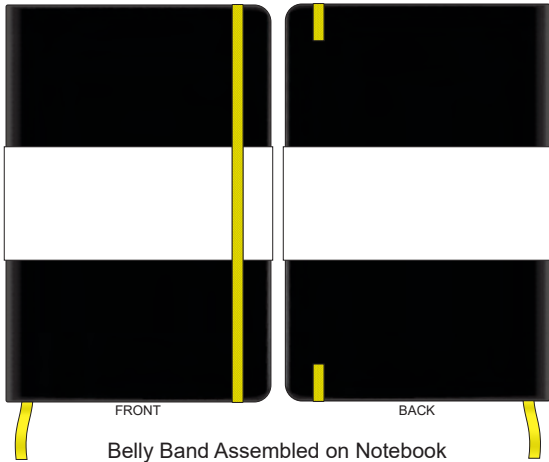

100% of Actual Size
Pad Print

Branding area can be moved anywhere within the red line.

100% of Actual Size
BACK Pad Print

Branding area can be moved anywhere within the red line.

100% of Actual Size
Screen Print (one colour)

-  Copper Foil Print Colour
-  Silver Foil Print Colour
-  Gold Foil Print Colour

70% of Actual Size
Digital Print - Belly Band Template

Artwork will be printed directly onto the product via CMYK printing (no white), colours will not be vibrant due to white ink not being available for this process

Green Line = Fold Lines when assembled on notebook

Blue Line = The SIGNIFICANT PRINT AREA

(Keep all critical images & text within this box)

Black Line = Maximum print area

Pink Line = Bleed off to here

25% of Actual Size

Belly Band Assembled on Notebook

Please note that some of the artwork will be covered by the notebook closure strap when assembled.

BELLY BAND

NOTEBOOK