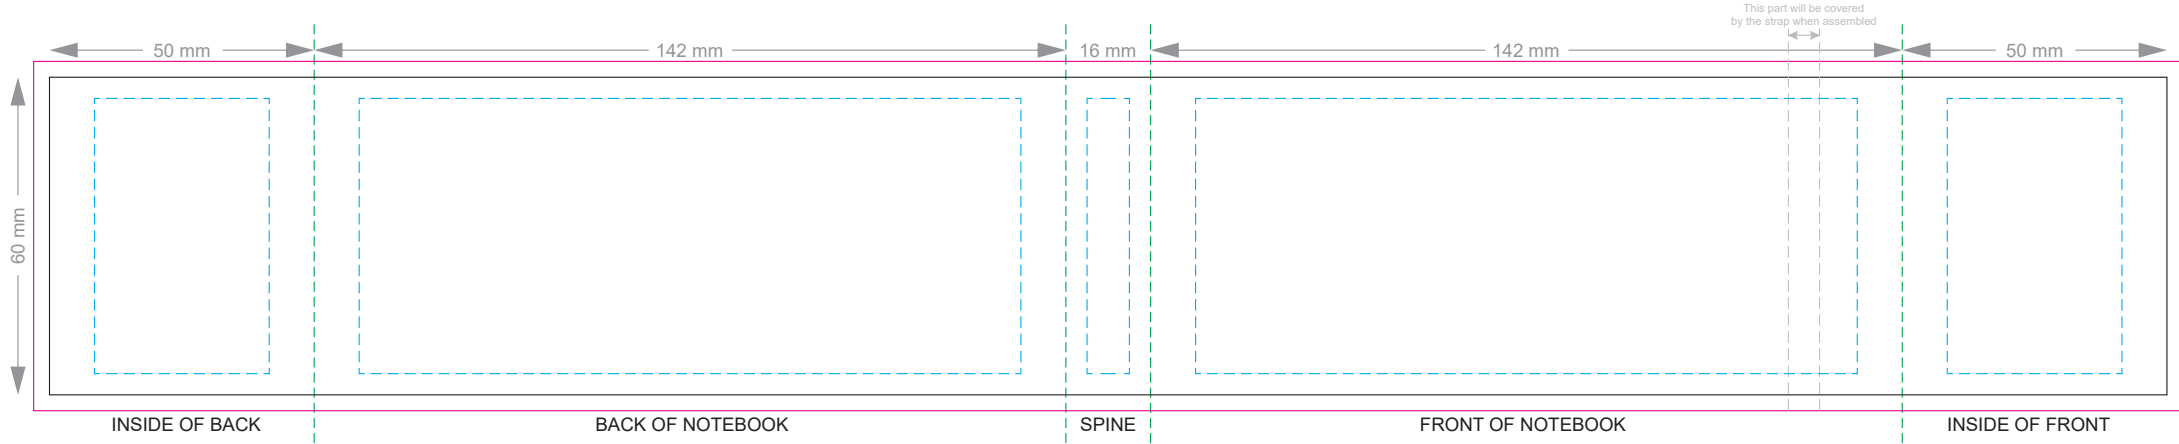

100% of Actual Size
Pad Print

Branding area can be moved anywhere within the red line.

100% of Actual Size
BACK Pad Print

Branding area can be moved anywhere within the red line.

100% of Actual Size
Screen Print (one colour)

100% of Actual Size
BACK Screen Print (one colour)

100% of Actual Size
Direct Digital

100% of Actual Size
Foil Printing Front Cover
FRONT ONLY

Please note: Print area 70mm x 55mm is **moveable within the red dotted area**, the print area cannot be rotated.

-  Copper Foil Print Colour
-  Silver Foil Print Colour
-  Gold Foil Print Colour

70% of Actual Size
Digital Print - Belly Band Template

Artwork will be printed directly onto the product via CMYK printing (no white), colours will not be vibrant due to white ink not being available for this process

Green Line = Fold Lines when assembled on notebook

Blue Line = The SIGNIFICANT PRINT AREA

(Keep all critical images & text within this box)

Black Line = Maximum print area

Pink Line = Bleed off to here

25% of Actual Size