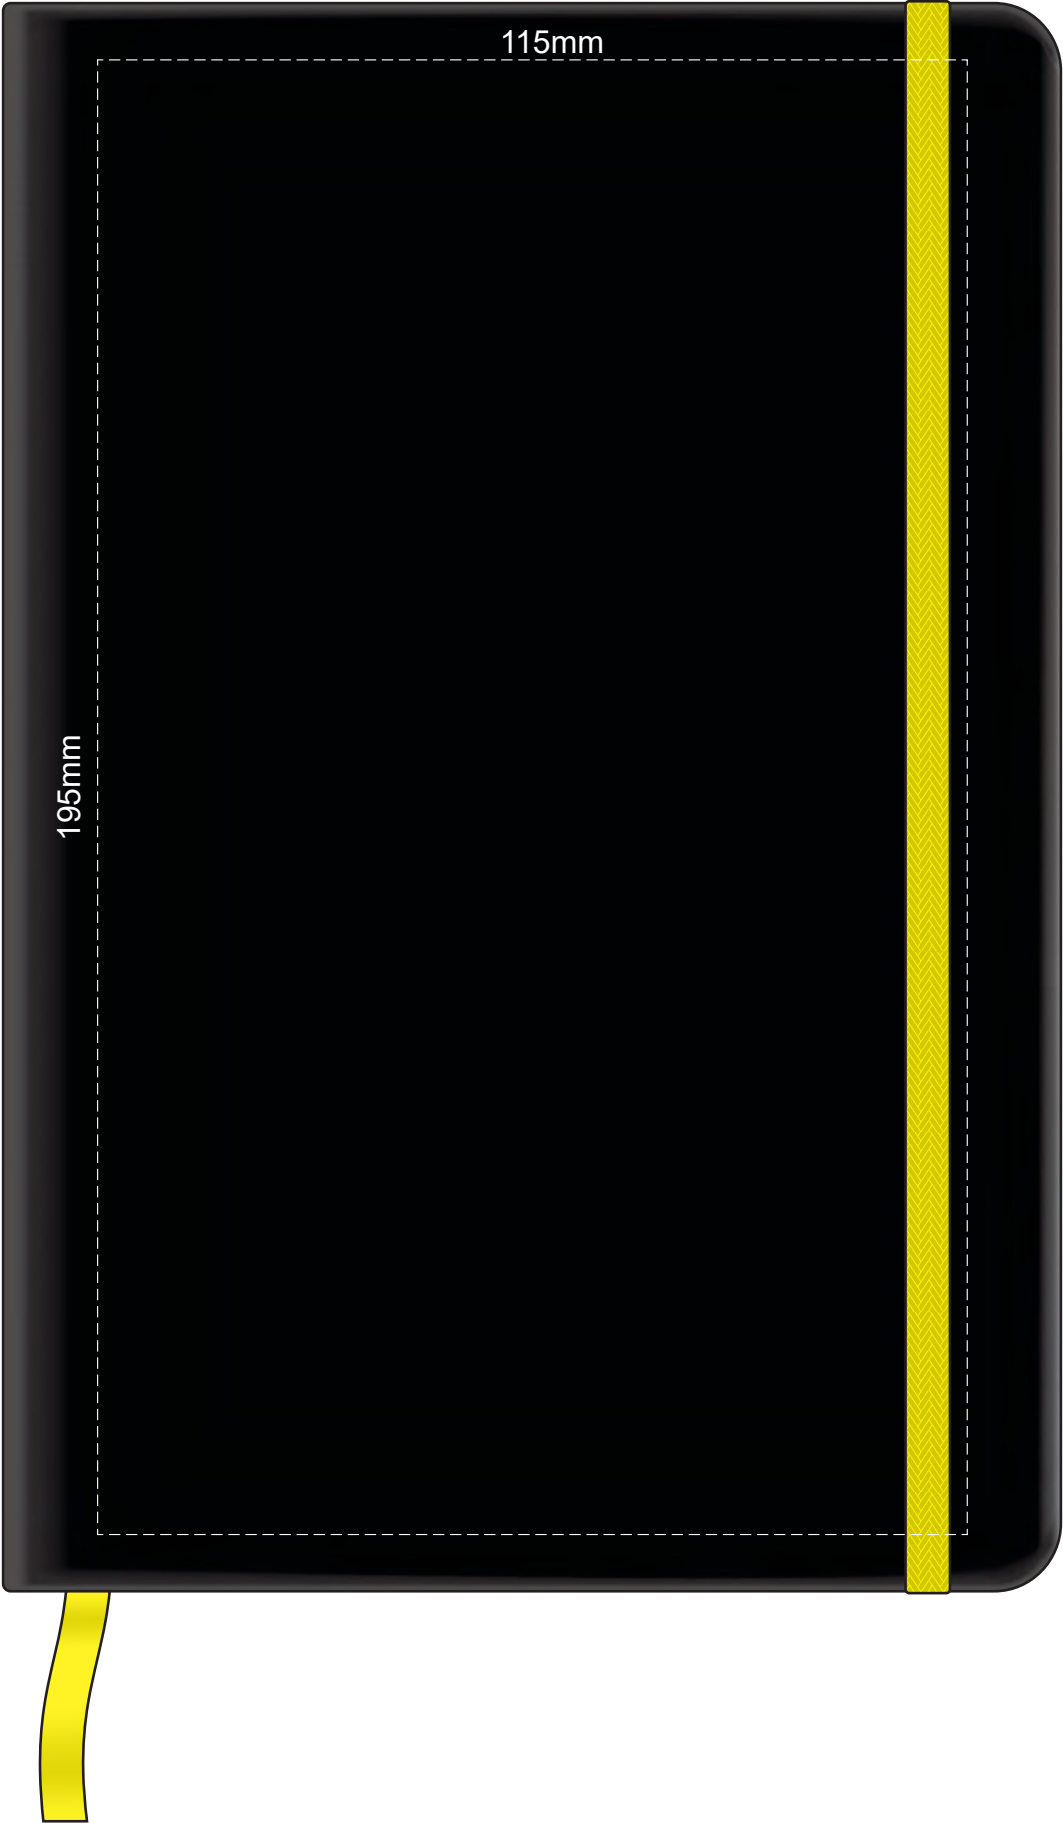

100% of Actual Size
Pad Print

Branding area can be moved anywhere within the red line.

100% of Actual Size
BACK Pad Print

Branding area can be moved anywhere within the red line.

100% of Actual Size
Screen Print (one colour)

100% of Actual Size
BACK Screen Print (one colour)

100% of Actual Size
Direct Digital

100% of Actual Size
Foil Printing Front Cover
FRONT ONLY

Please note: Print area 70mm x 55mm is **moveable within the red dotted area**, the print area cannot be rotated.

-  Copper Foil Print Colour
-  Silver Foil Print Colour
-  Gold Foil Print Colour

70% of Actual Size
Digital Print - Belly Band Template

Artwork will be printed directly onto the product via CMYK printing (no white), colours will not be vibrant due to white ink not being available for this process

Green Line = Fold Lines when assembled on notebook

Blue Line = The SIGNIFICANT PRINT AREA

(Keep all critical images & text within this box)

Black Line = Maximum print area

Pink Line = Bleed off to here

25% of Actual Size