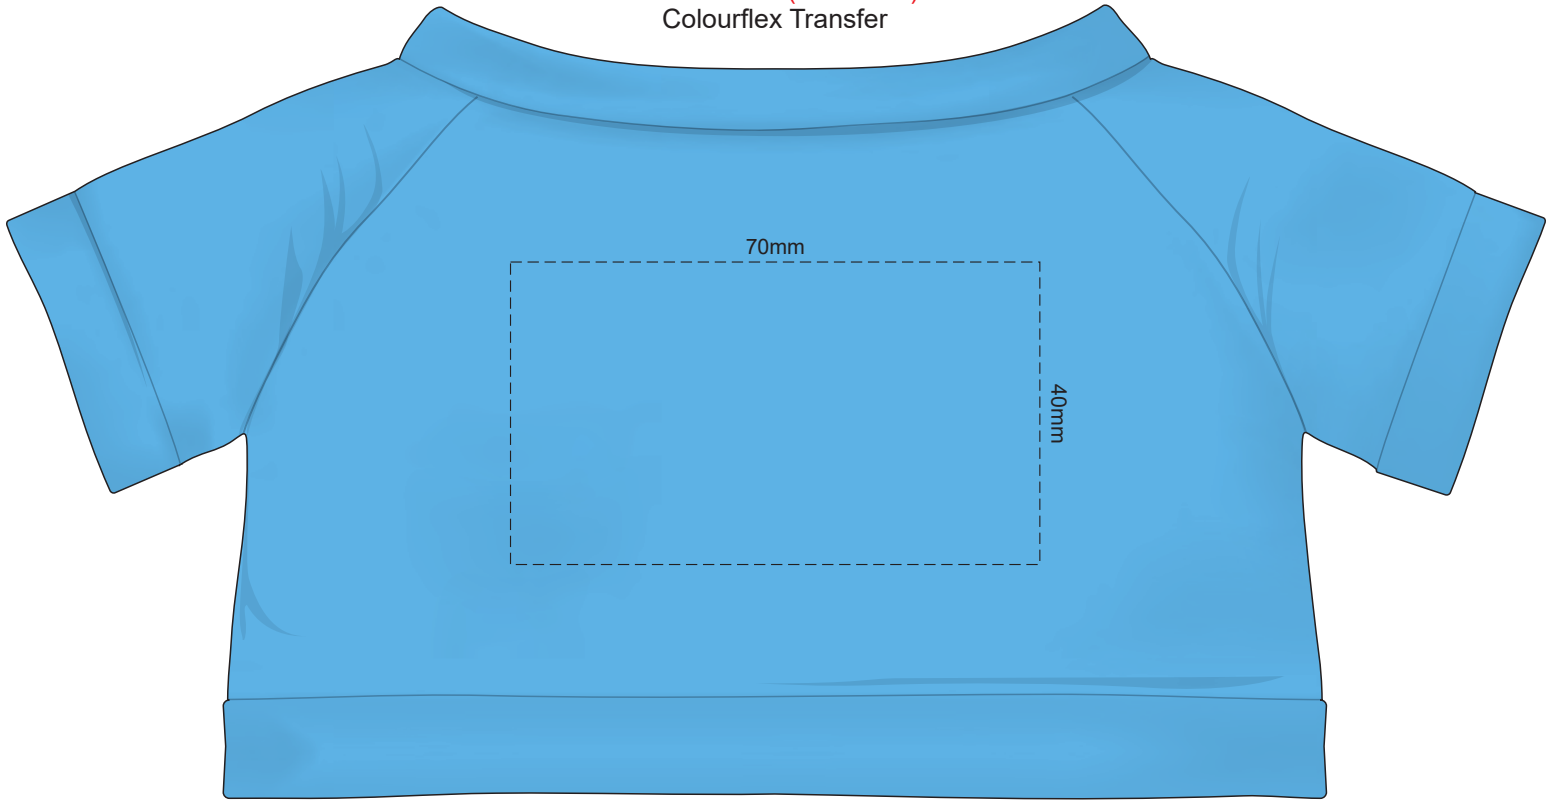

100% of Actual Size
Screen Print (3 col max)
Colourflex Transfer

FRONT

BACK