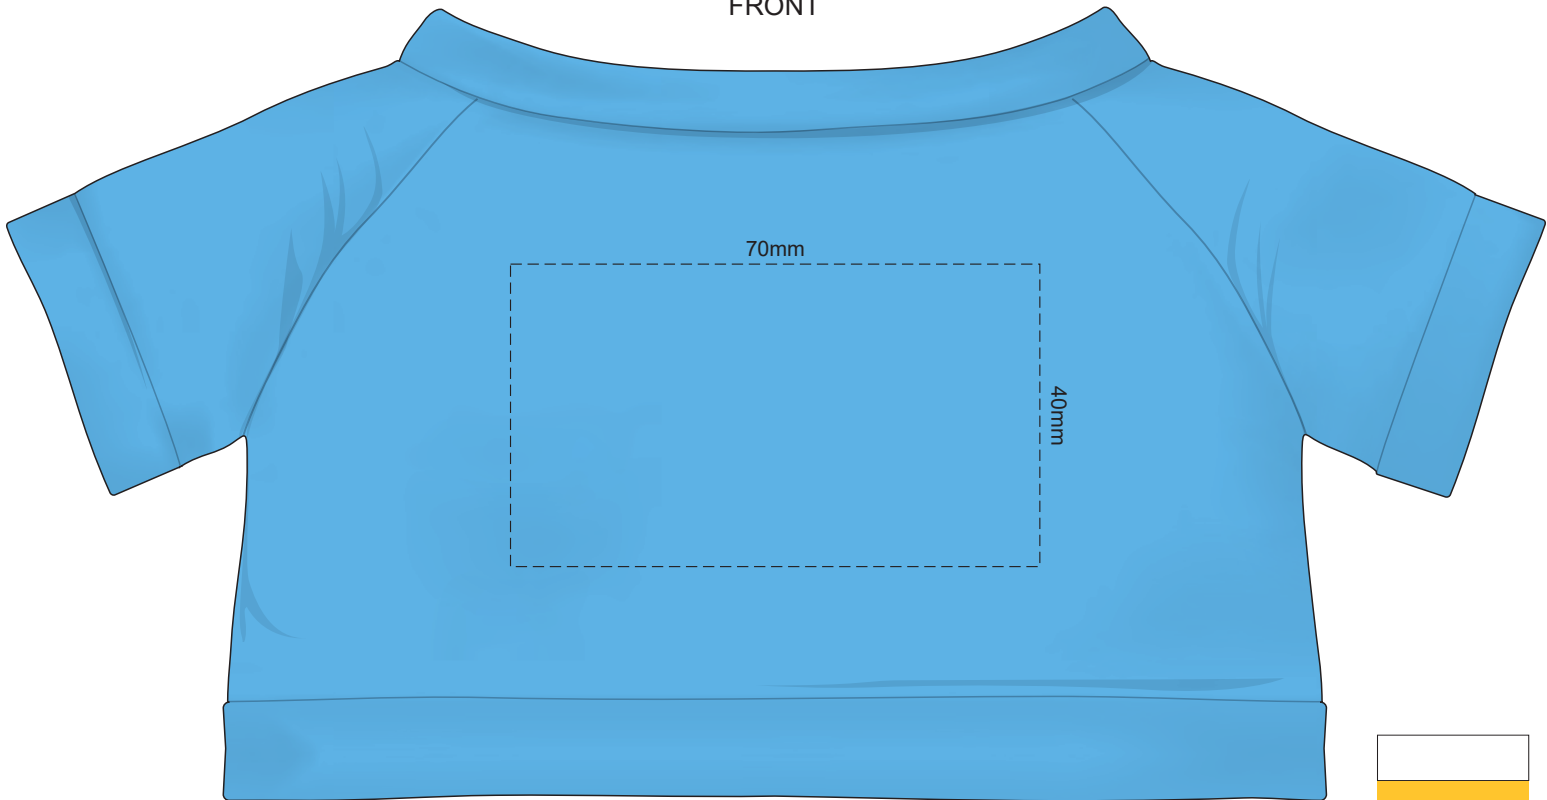

100% of Actual Size
Screen Print (3 col max)
Colourflex Transfer

FRONT

BACK