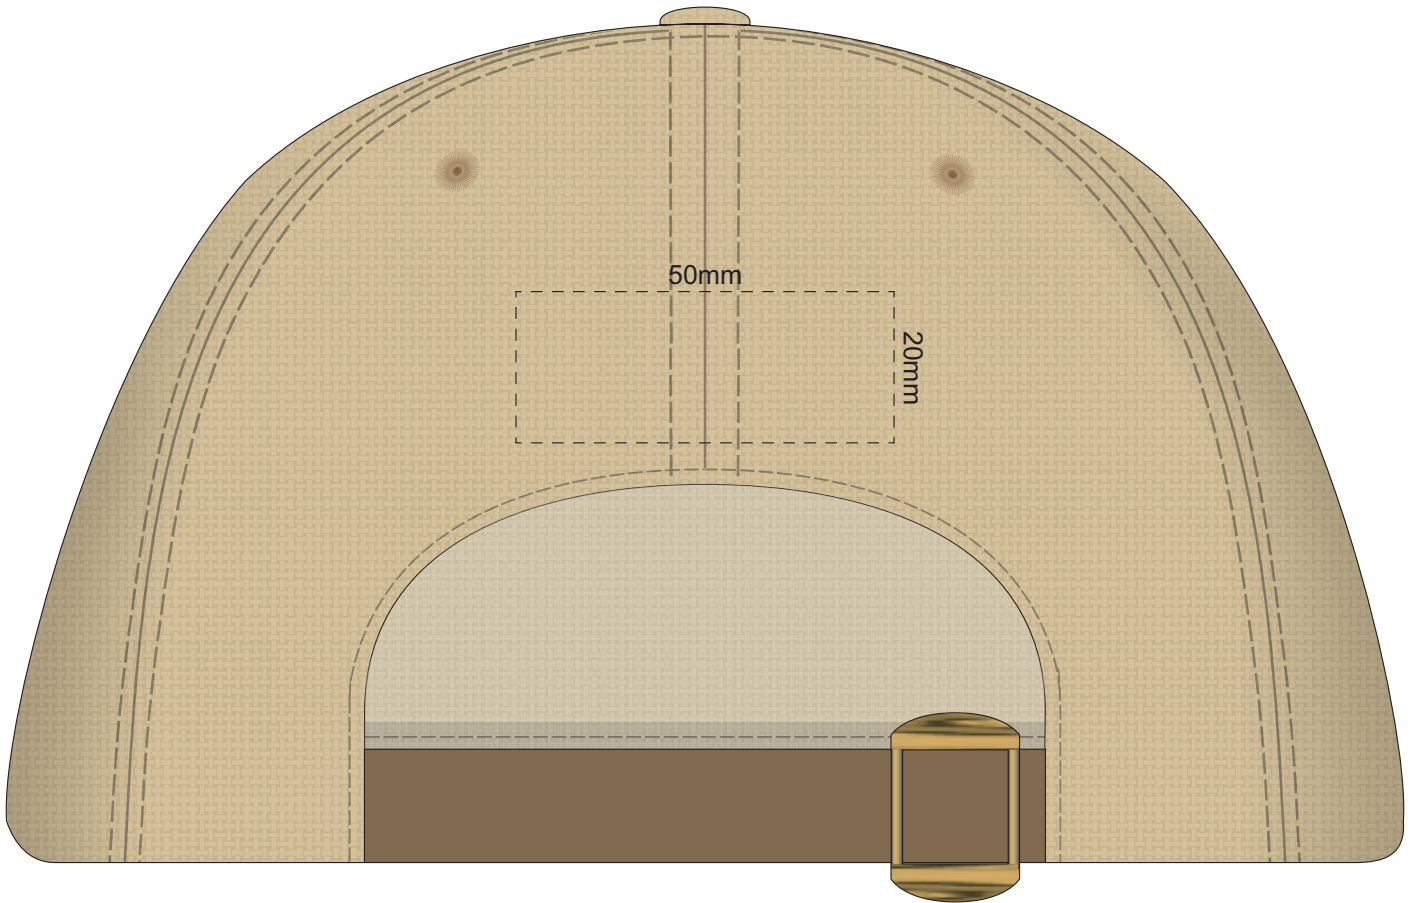

100% of Actual Size
Embroidery

Please be aware the artwork will be significantly affected by the texture of the product. Fine detailing, small text will be lost in the texture of the product and may not be legible.