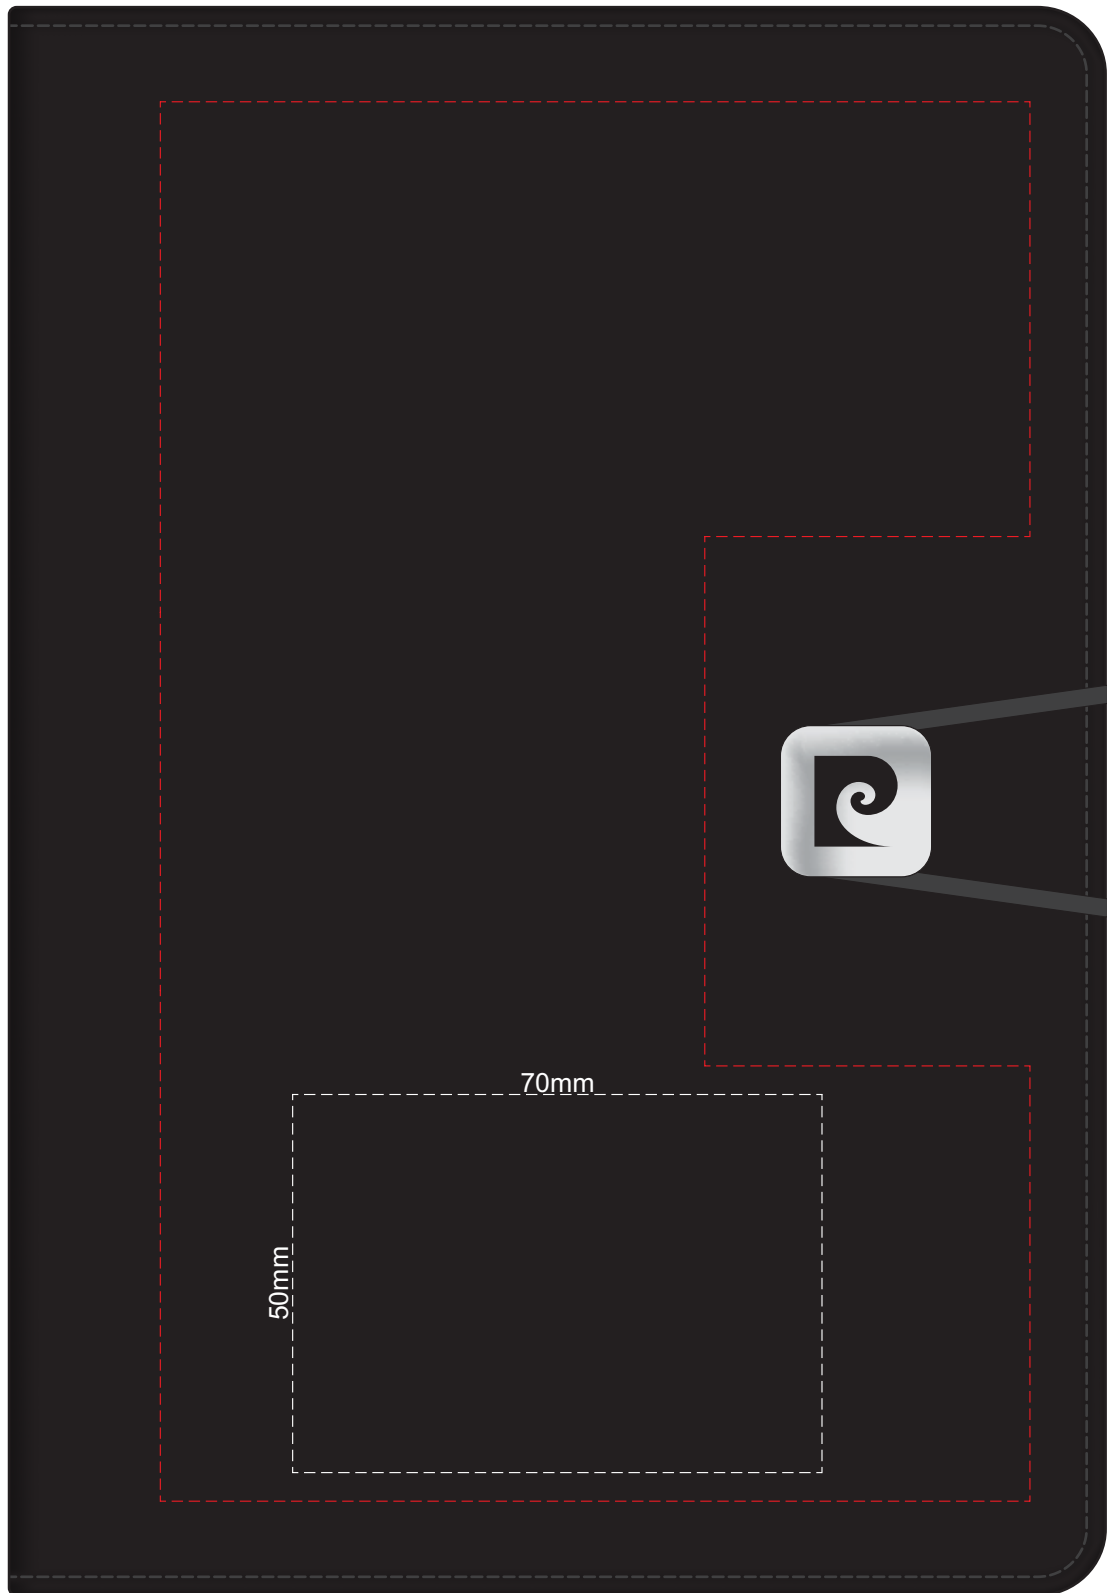

100% of Actual Size
Thermo Debossing (Front)

100% of Actual Size
Foil Printing Front Cover
FRONT ONLY

Please note: Print area 70mm x 50mm is **moveable within the red dotted area**, the print area cannot be rotated. The printing will inherit the texture of the substrate which may affect the legibility of small text or appearance of fine detail.

-  Copper Foil Print Colour
-  Silver Foil Print Colour
-  Gold Foil Print Colour