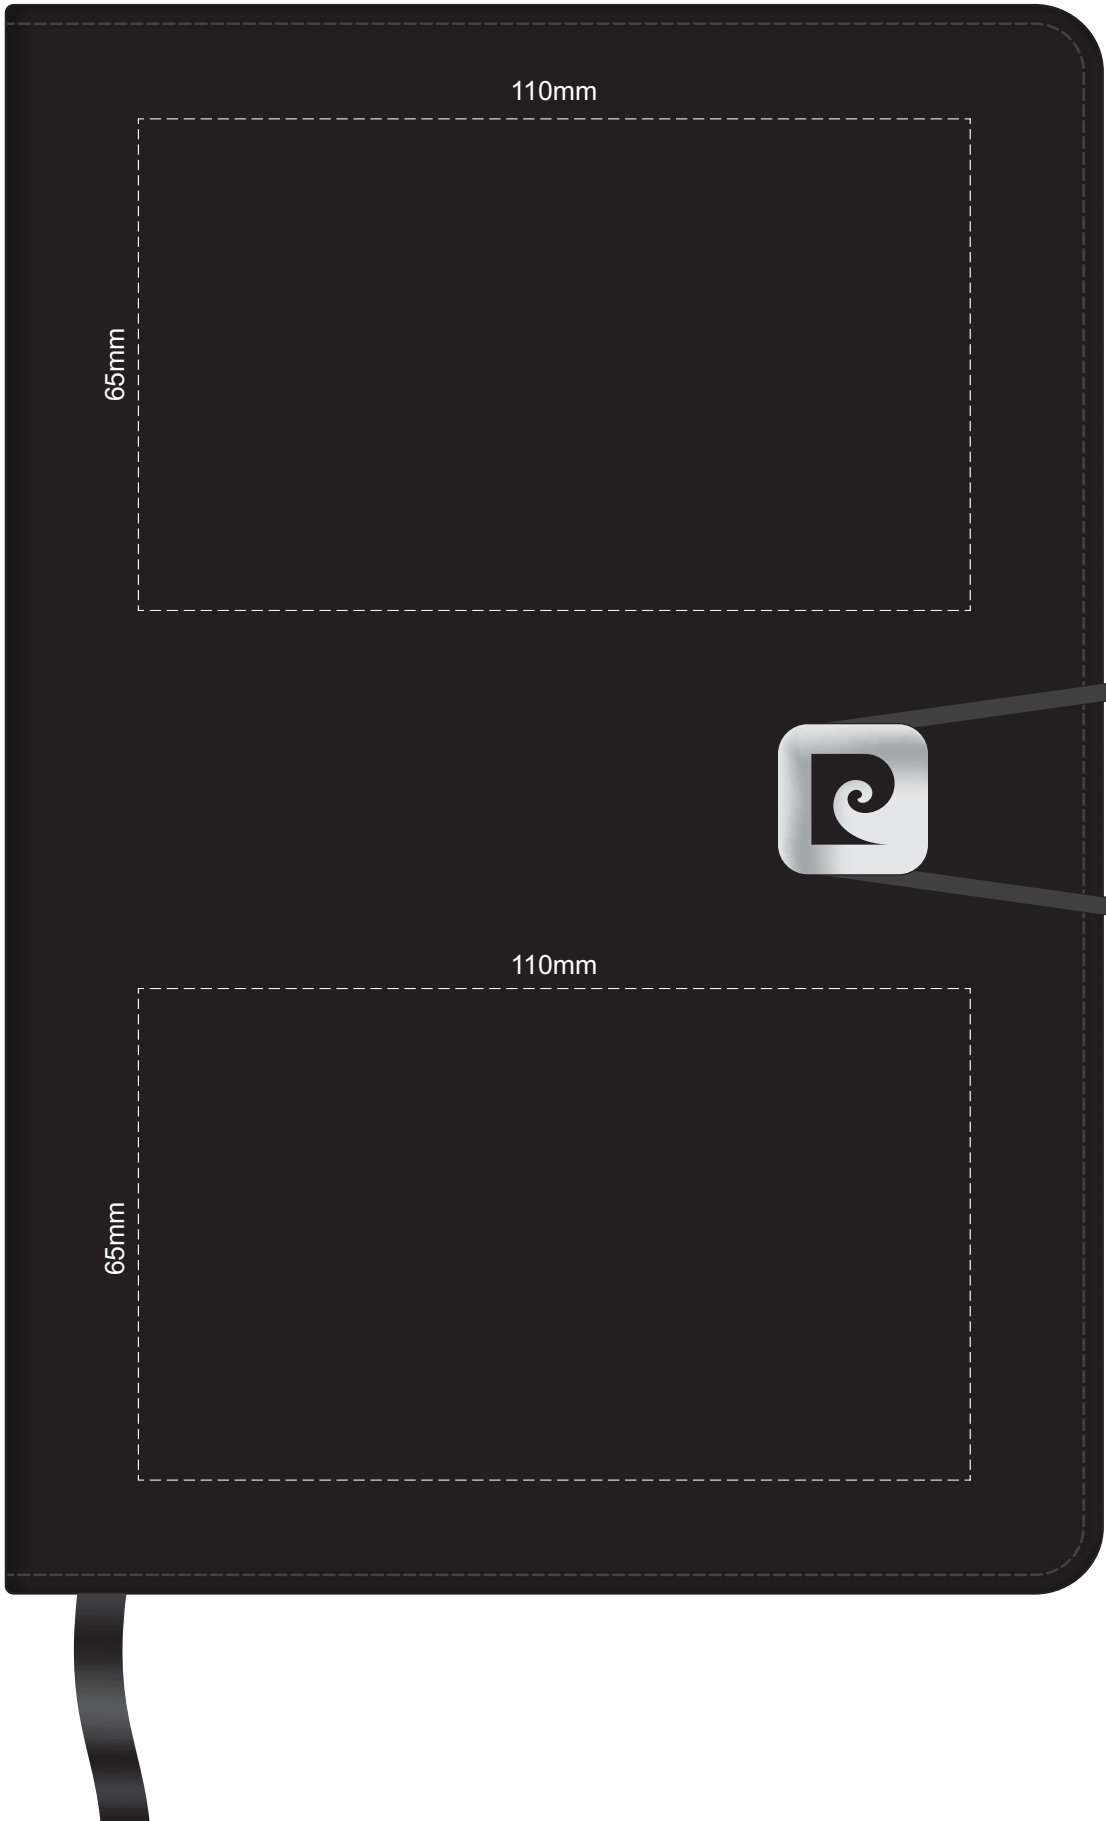

100% of Actual Size
Thermo Debossing (Front)

100% of Actual Size
Foil Printing Front Cover
FRONT ONLY

Please note: Print area 70mm x 50mm is **moveable within the red dotted area**, the print area cannot be rotated. The printing will inherit the texture of the substrate which may affect the legibility of small text or appearance of fine detail.

-  Copper Foil Print Colour
-  Silver Foil Print Colour
-  Gold Foil Print Colour