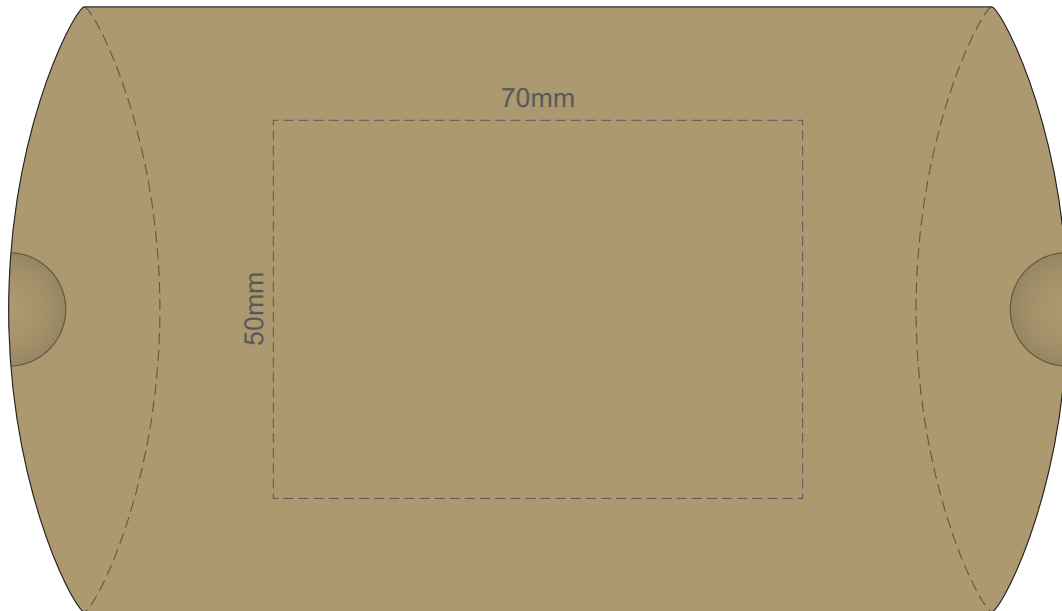

100% of Actual Size
Screen Print
(One colour only)

SIDE 1

SIDE 2

100% of Actual Size
Digital Packaging Print

SIDE 1

SIDE 2

Digital Print is only available for white and natural option
Artwork will be printed directly onto the product via CMYK printing (no white),
colours will not be vibrant due to white ink not being available for this process.