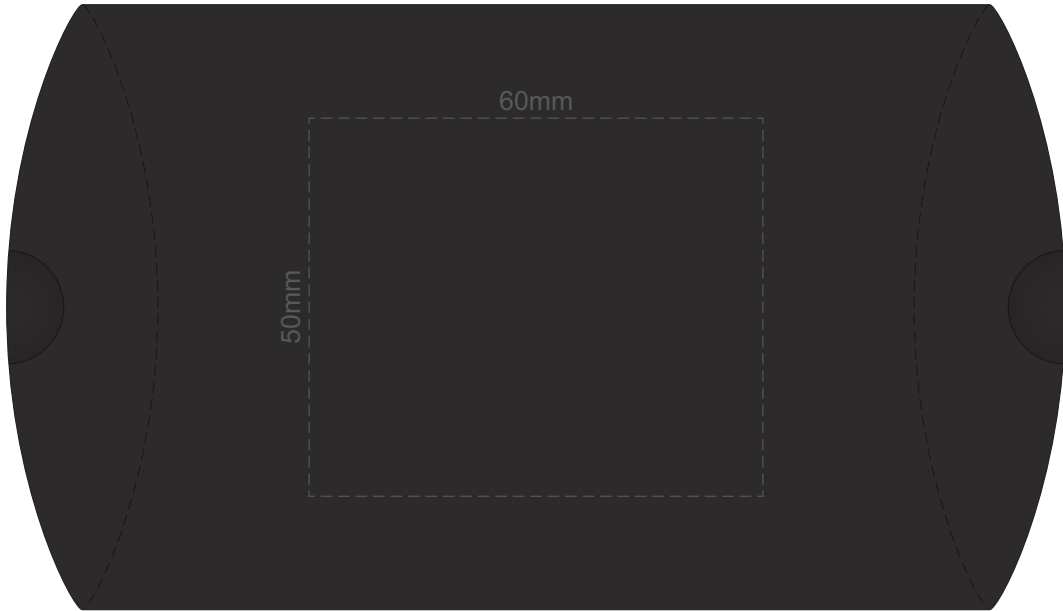

100% of Actual Size
Screen Print
(One colour only)

SIDE 1

SIDE 2

100% of Actual Size
Digital Packaging Print

SIDE 1

SIDE 2

Digital Print is only available for white and natural option
Artwork will be printed directly onto the product via CMYK printing (no white),
colours will not be vibrant due to white ink not being available for this process.