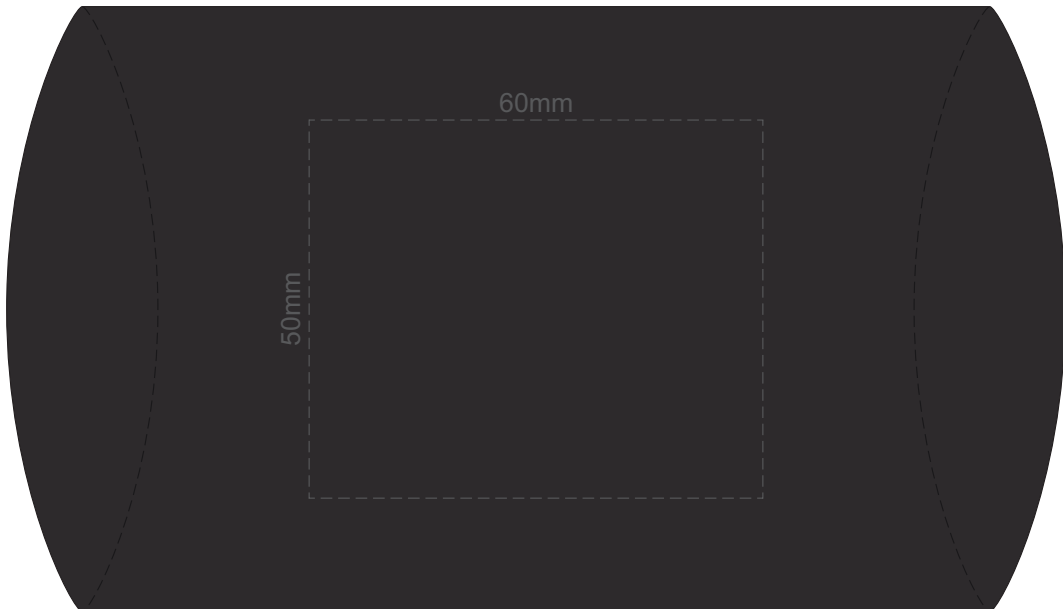

100% of Actual Size
Screen Print
(One colour only)

SIDE 1

SIDE 2

100% of Actual Size
Digital Packaging Print

SIDE 1

SIDE 2

Digital Print is only available for white and natural option
Artwork will be printed directly onto the product via CMYK printing (no white),
colours will not be vibrant due to white ink not being available for this process.