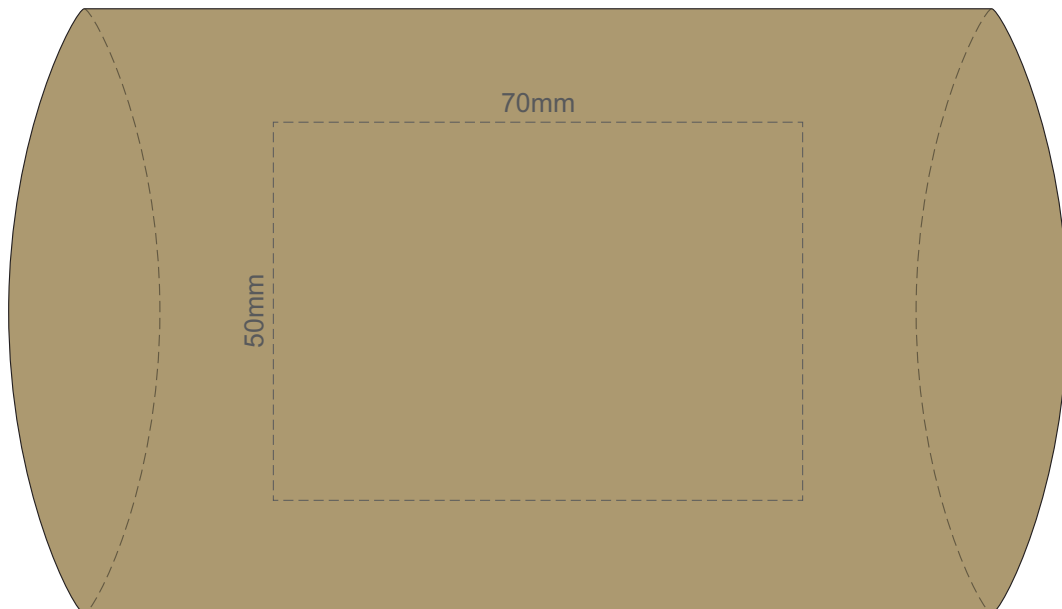

100% of Actual Size
Screen Print
(One colour only)

SIDE 1

SIDE 2

100% of Actual Size
Digital Packaging Print

SIDE 1

SIDE 2

Digital Print is only available for white and natural option
Artwork will be printed directly onto the product via CMYK printing (no white),
colours will not be vibrant due to white ink not being available for this process.