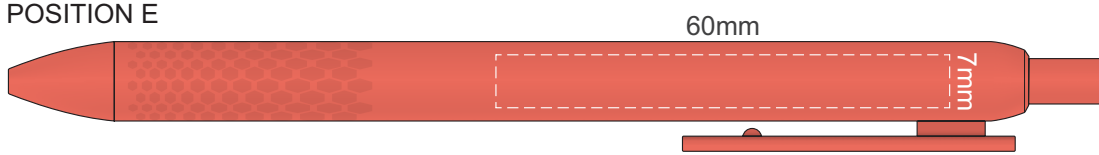

100% of Actual Size  
Screen Print

POSITION A

100% of Actual Size  
Pad Print

POSITION D

POSITION E

100% of Actual Size  
Direct Digital

POSITION D

POSITION E

Please note this product is currently transitioning to not having a compostable logo.  
White, Orange, Light Blue, Blue & Black will not have this logo.

100% of Actual Size  
Pad Print (one side only)

100% of Actual Size  
Digital Packaging Print  
(one side only)