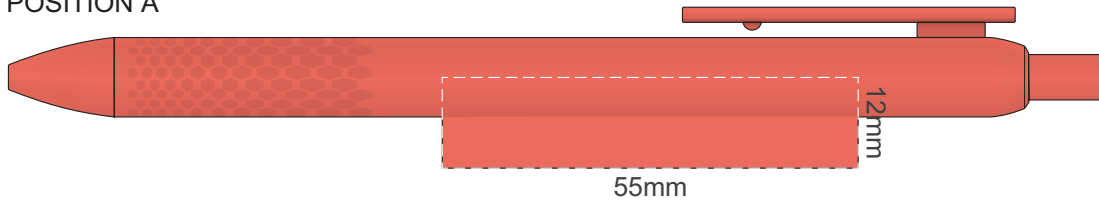

100% of Actual Size  
Screen Print

POSITION A

100% of Actual Size  
Pad Print

POSITION D

POSITION E

100% of Actual Size  
Direct Digital

POSITION D

POSITION E

Please note this product is currently transitioning to not having a compostable logo.  
White, Orange, Light Blue, Blue & Black will not have this logo.

100% of Actual Size  
Pad Print (one side only)

100% of Actual Size  
Digital Packaging Print  
(one side only)