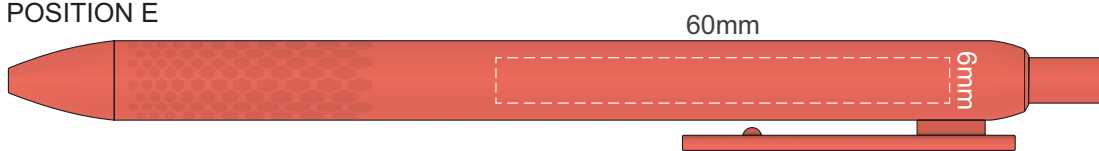

100% of Actual Size  
Screen Print

POSITION A

100% of Actual Size  
Pad Print

POSITION D

POSITION E

100% of Actual Size  
Direct Digital

POSITION D

POSITION E

Please note this product is currently transitioning to not having a compostable logo.  
White, Orange, Light Blue, Blue & Black will not have this logo.

100% of Actual Size  
Pad Print (one side only)

100% of Actual Size  
Digital Packaging Print  
(one side only)