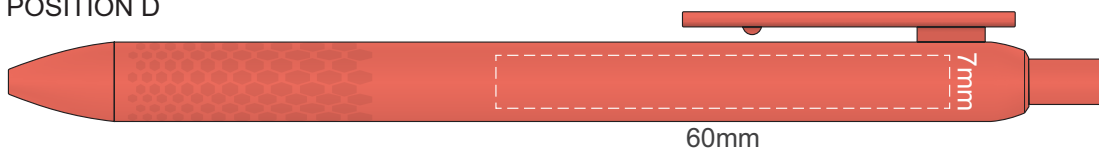

100% of Actual Size  
Screen Print

POSITION A

100% of Actual Size  
Pad Print

POSITION D

POSITION E

100% of Actual Size  
Direct Digital

POSITION D

POSITION E

Please note this product is currently transitioning to not having a compostable logo.  
White, Orange, Light Blue, Blue & Black will not have this logo.

100% of Actual Size  
Pad Print (one side only)

100% of Actual Size  
Digital Packaging Print  
(one side only)