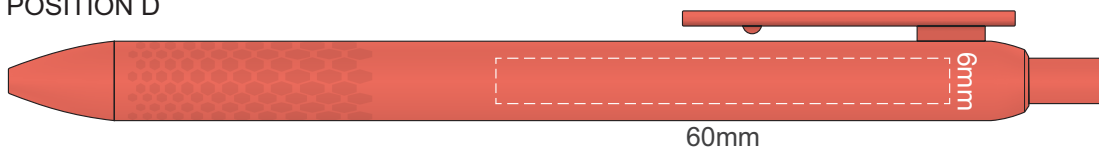

100% of Actual Size  
Screen Print

POSITION A

100% of Actual Size  
Pad Print

POSITION D

POSITION E

100% of Actual Size  
Direct Digital

POSITION D

POSITION E

Please note this product is currently transitioning to not having a compostable logo.  
White, Orange, Light Blue, Blue & Black will not have this logo.

100% of Actual Size  
Pad Print (one side only)

100% of Actual Size  
Digital Packaging Print  
(one side only)