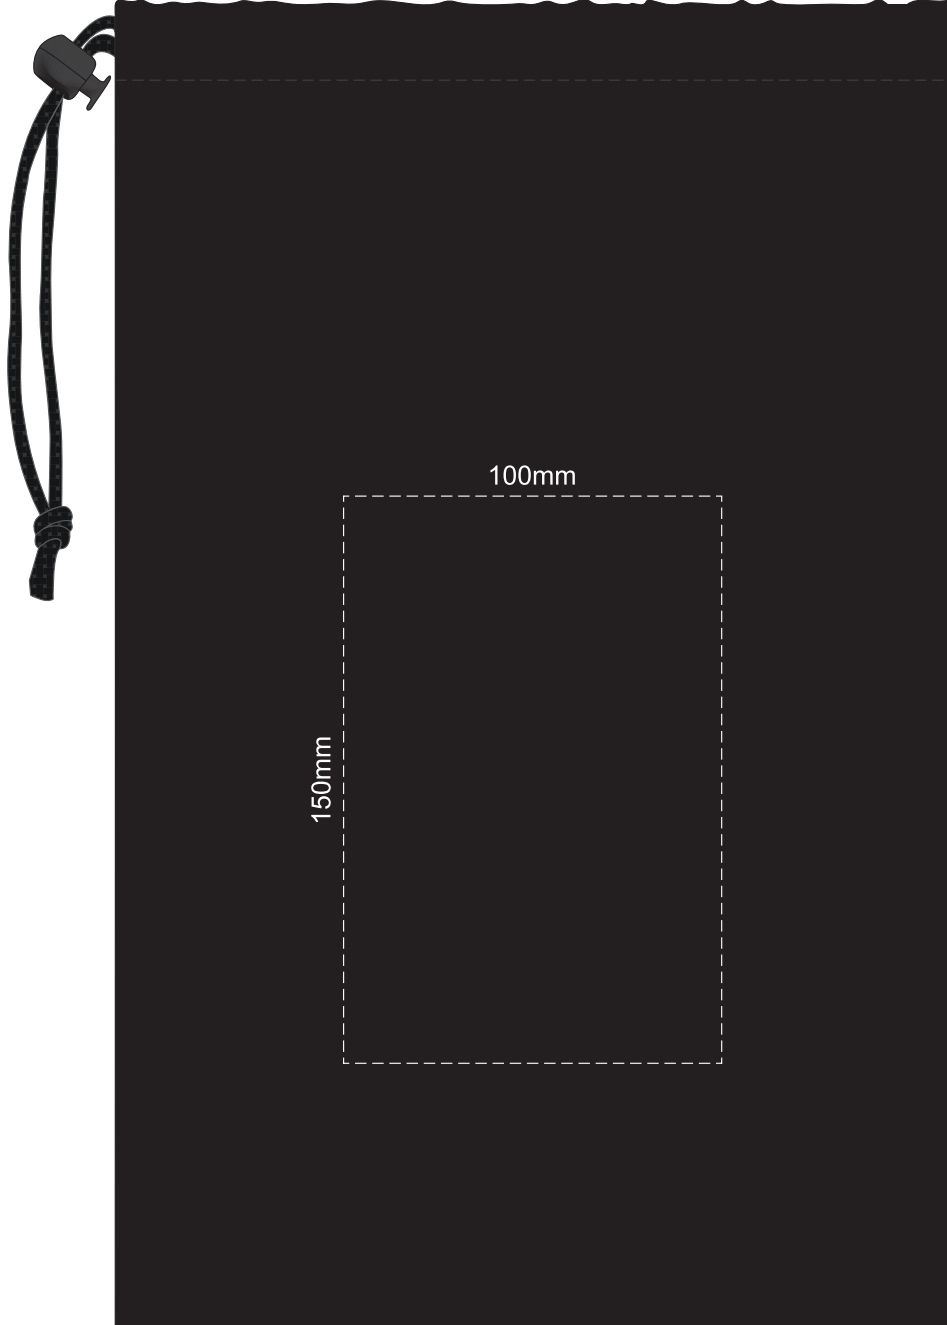

50% of Actual Size
Screen Print (One Colour)
Colourflex Transfer

100mm

150mm