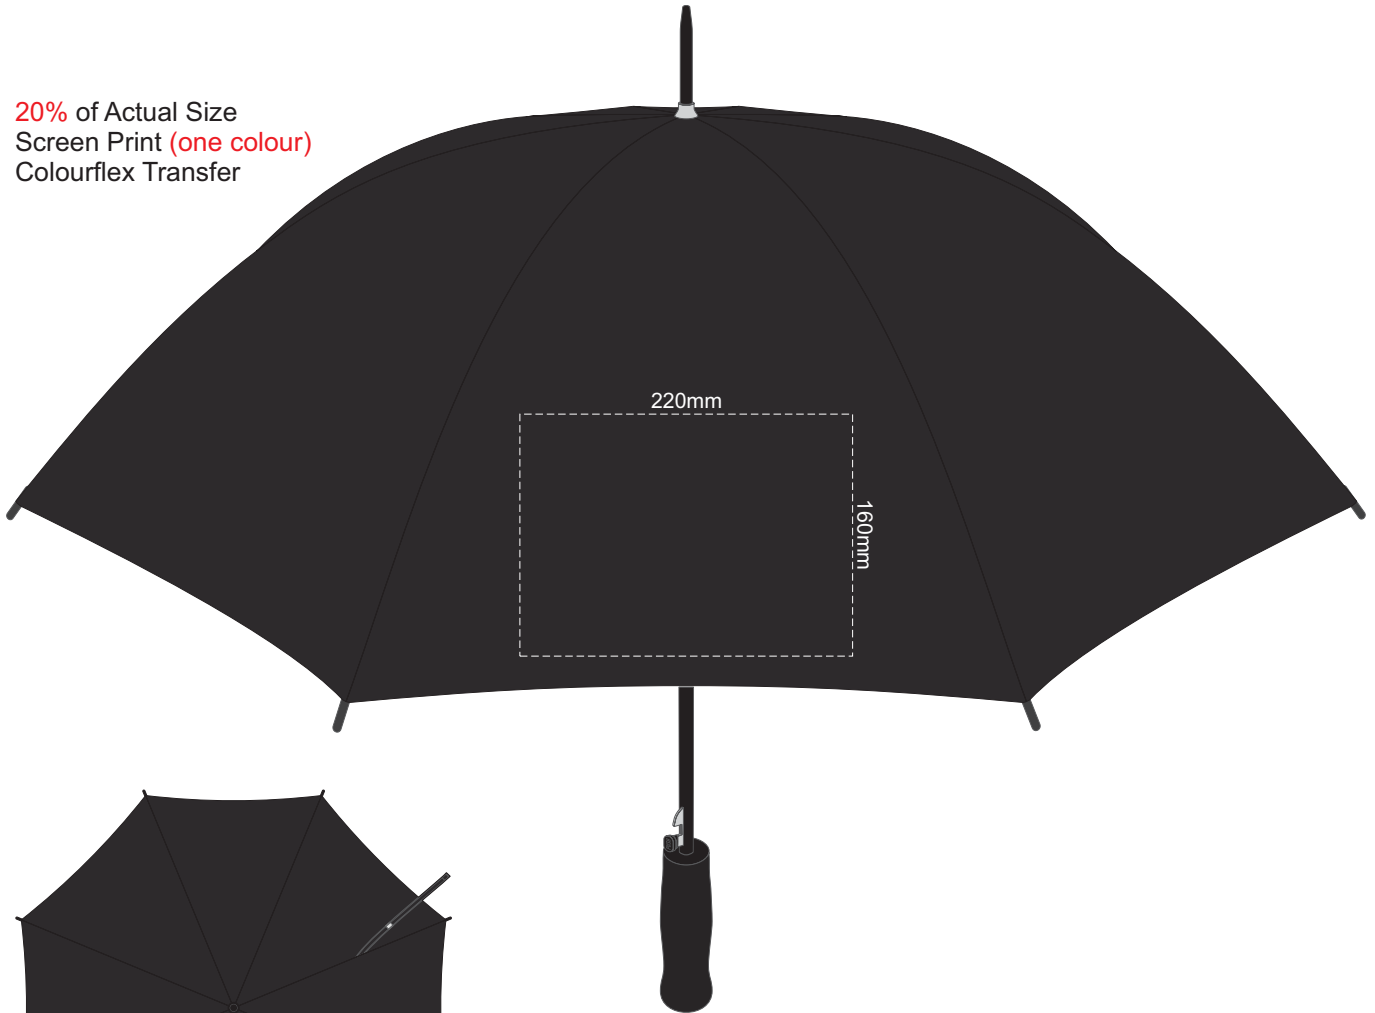

20% of Actual Size
Screen Print (one colour)
Colourflex Transfer

Top view at 5%
to indicate which
panel/s to be decorated.