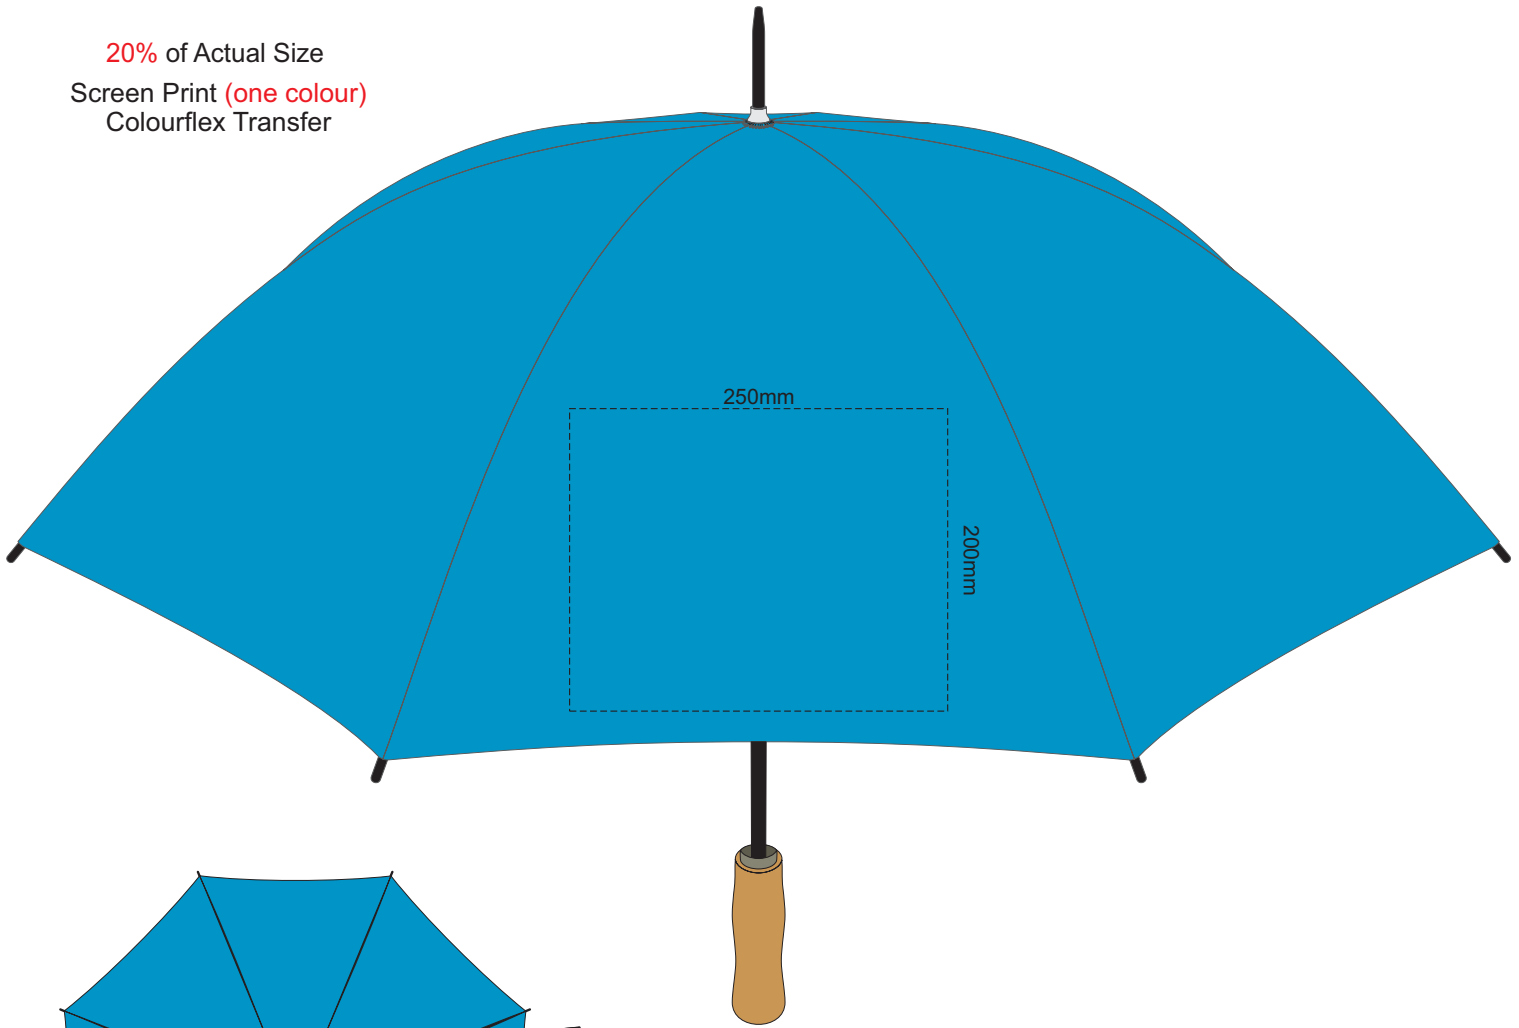

20% of Actual Size
Screen Print (one colour)
Colourflex Transfer

Top view at 5%
to indicate which
panel/s to be decorated.