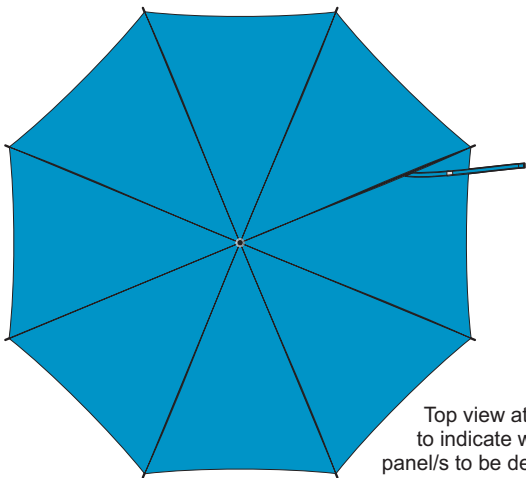

20% of Actual Size
Screen Print (one colour)
Colourflex Transfer

Top view at 5%
to indicate which
panel/s to be decorated.