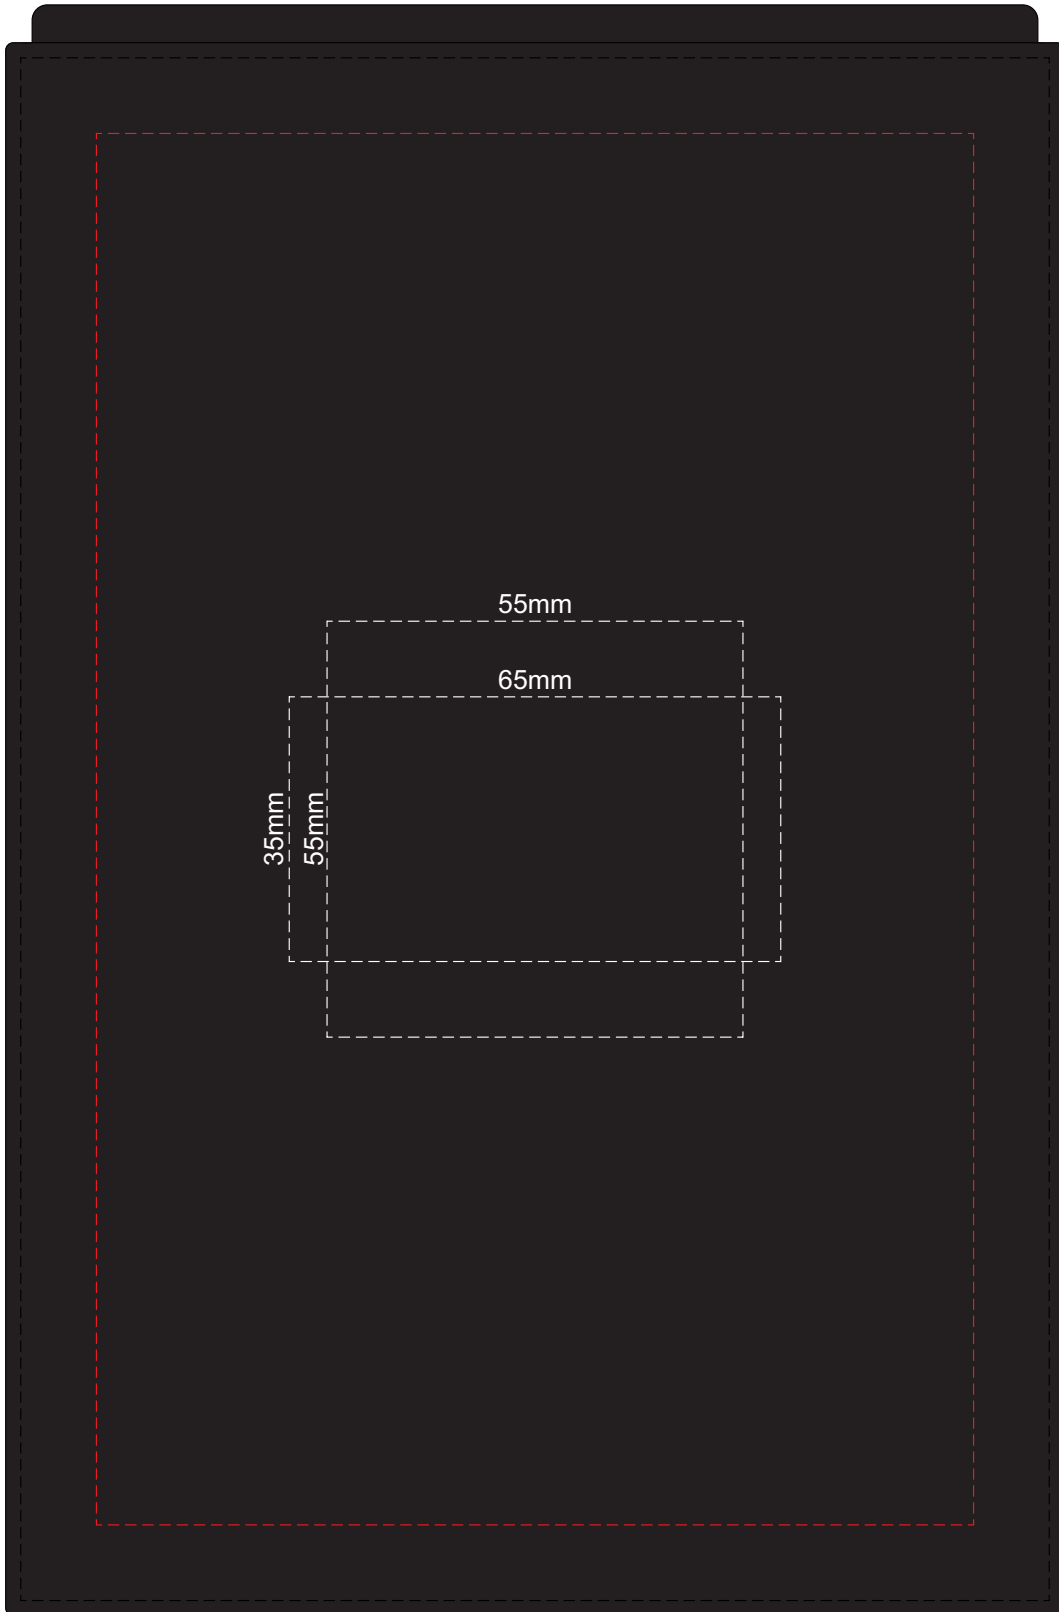

100% of Actual Size
Pad Print
FRONT

Branding area can be moved anywhere within the red line.

100% of Actual Size
Pad Print
BACK

Branding area can be moved **anywhere within the red line.**

100% of Actual Size
Debossing
FRONT

100% of Actual Size
Debossing
BACK

Branding area can be moved **anywhere within the red line.**