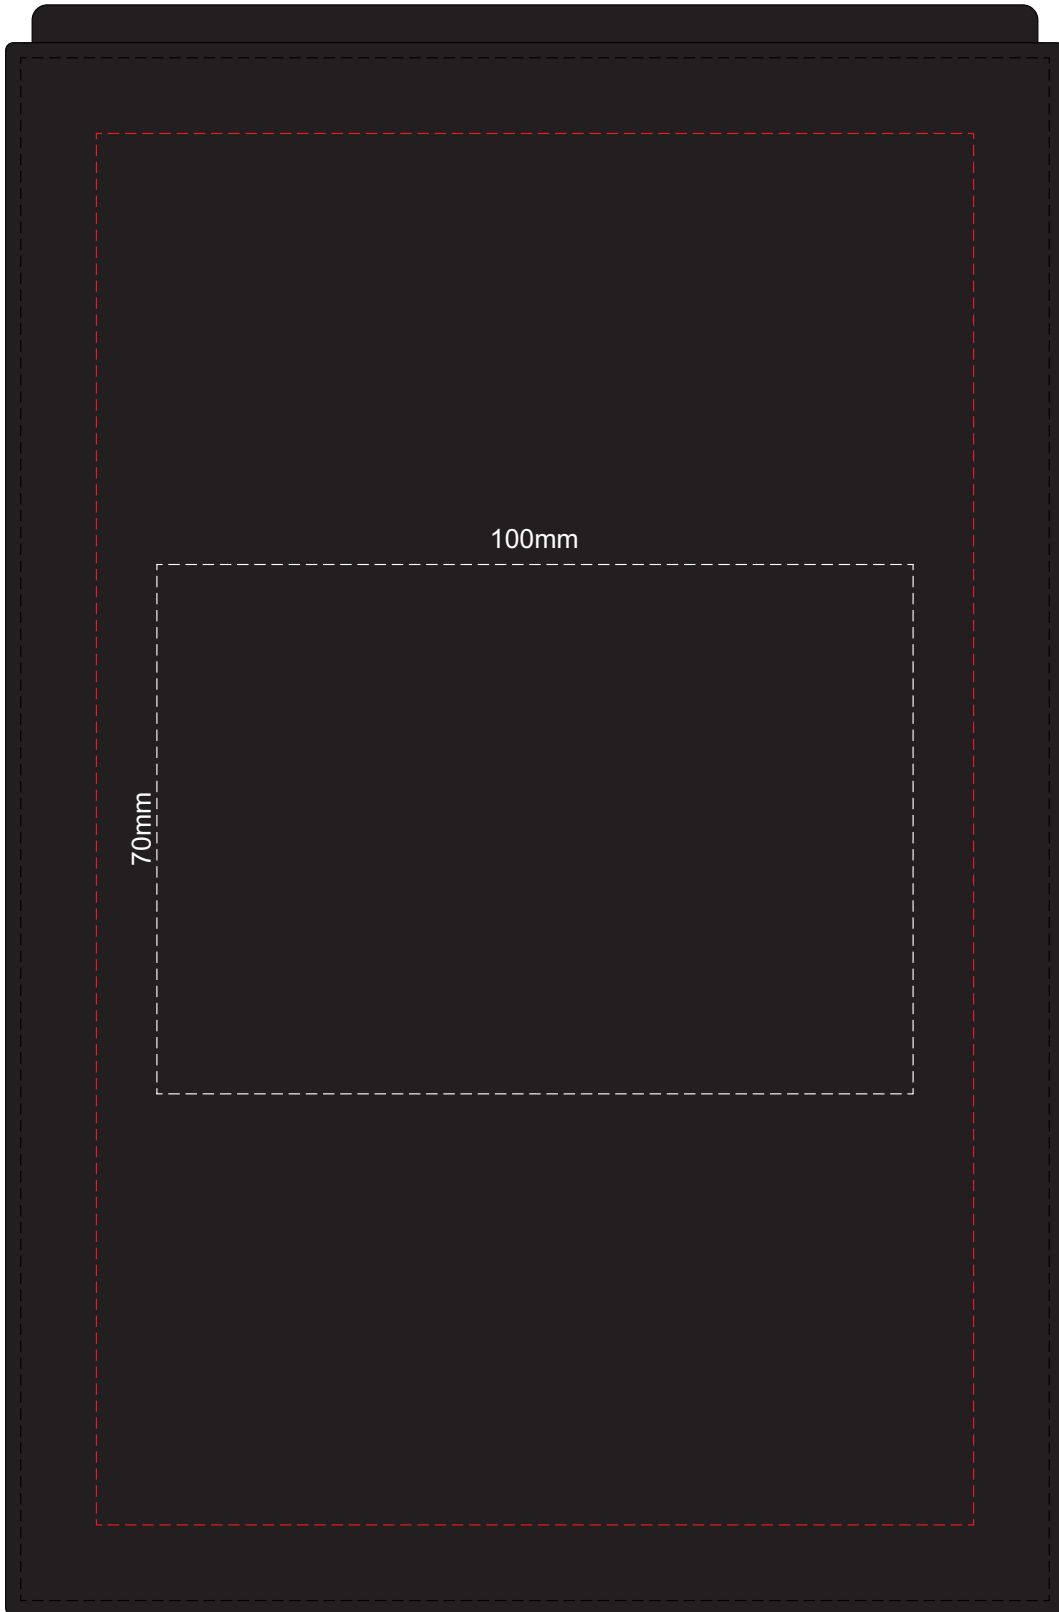

100% of Actual Size
Pad Print
FRONT

Branding area can be moved anywhere within the red line.

100% of Actual Size
Pad Print
BACK

Branding area can be moved **anywhere within the red line.**

100% of Actual Size
Debossing
FRONT

100% of Actual Size
Debossing
BACK

Branding area can be moved **anywhere within the red line.**