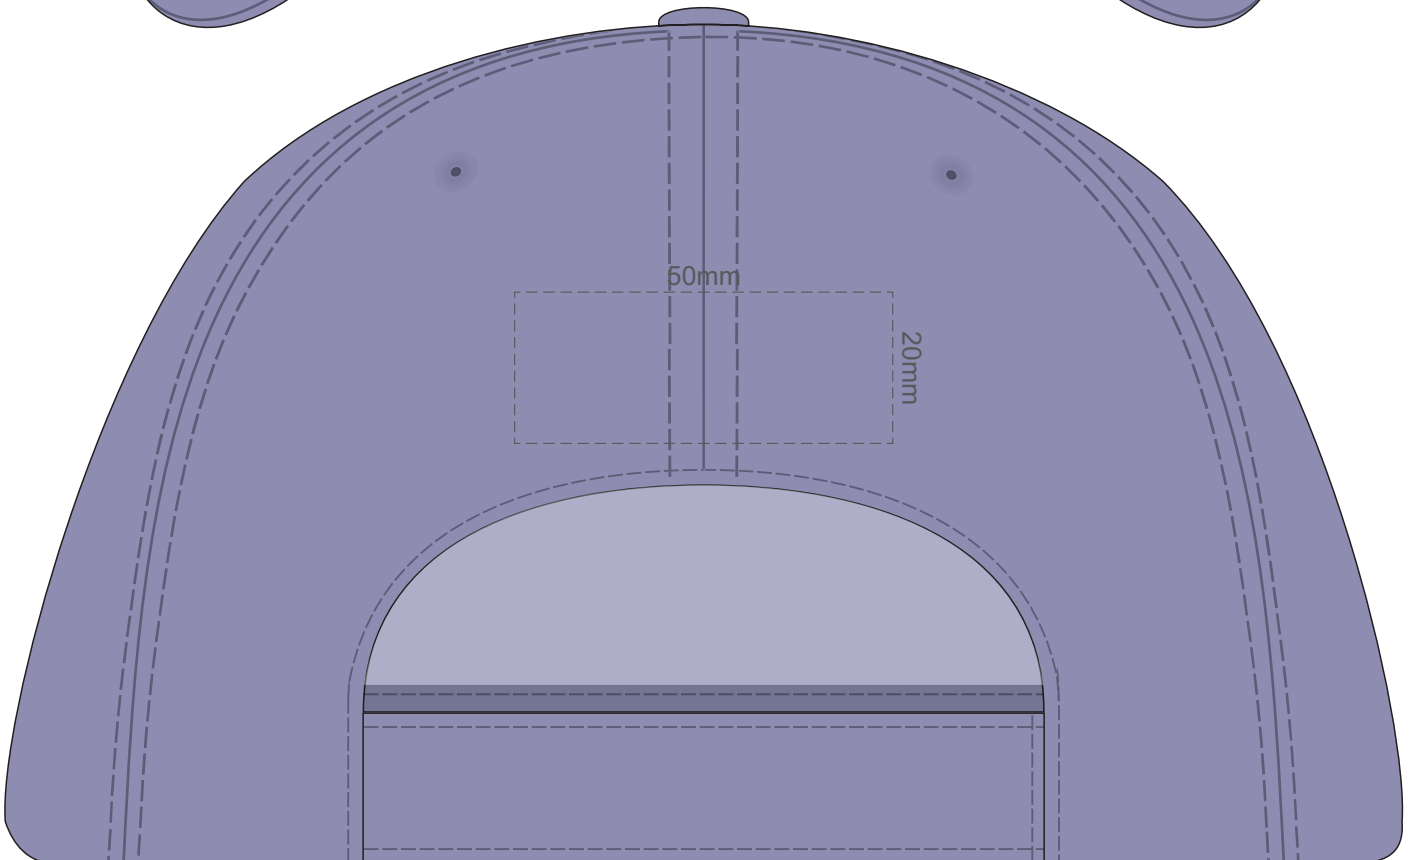

100% of Actual Size
Colourflex Transfer
Right

- Grey
- Ecru
-
- Yellow
- Mustard
- Orange
- Rust
- Pink
- Fuchsia
- Red
- Burgundy
- Sage
- Light Green
- Mint
- Teal
- Light Blue
- Pastel Blue
- Slate Blue
- Royal Blue
- Navy
- Mauve
- Purple
- Charcoal
- Carbon
-

100% of Actual Size
Embroidery

100% of Actual Size
Embroidery

Grey
Ecru
White
Yellow
Mustard
Orange
Rust
Pink
Fuchsia
Red
Burgundy
Sage
Light Green
Mint
Teal
Light Blue
Pastel Blue
Slate Blue
Royal Blue
Navy
Mauve
Purple
Charcoal
Carbon
Black