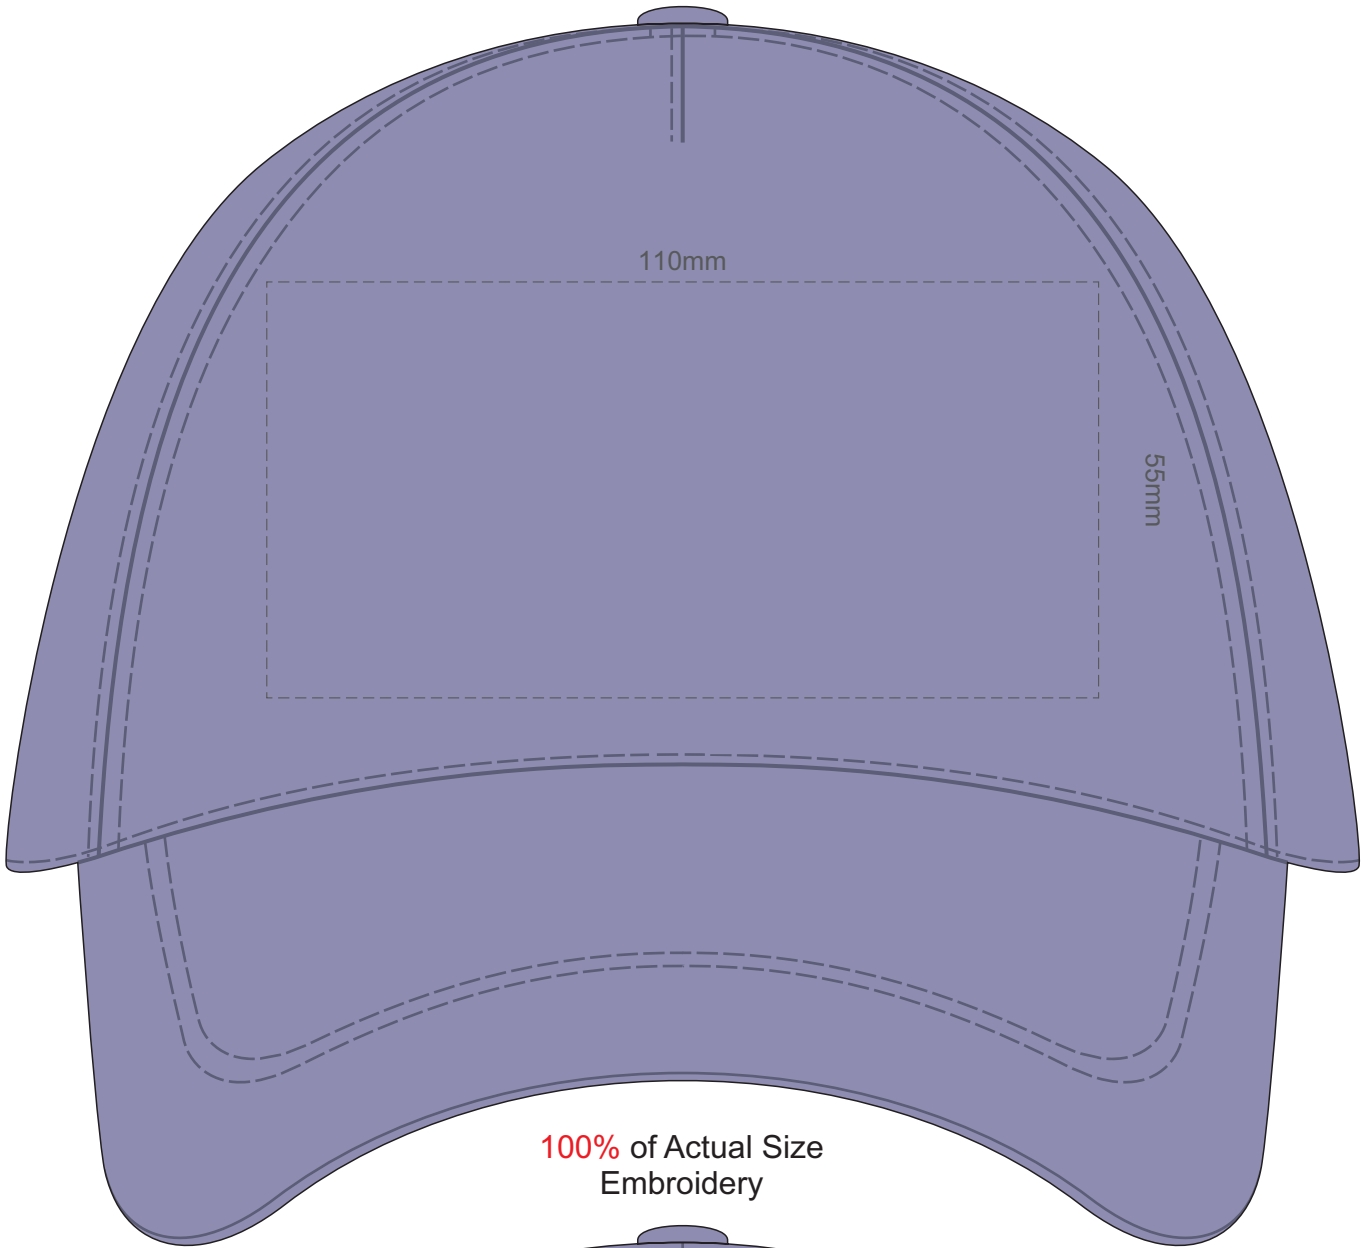

100% of Actual Size
Colourflex Transfer

100% of Actual Size
Colourflex Transfer

Grey
Ecrú
White
Yellow
Mustard
Orange
Rust
Pink
Fuchsia
Red
Burgundy
Sage
Light Green
Mint
Teal
Light Blue
Pastel Blue
Slate Blue
Royal Blue
Navy
Mauve
Purple
Charcoal
Carbon
Black

100% of Actual Size
Colourflex Transfer
Left

- Grey
- Ecru
- White
- Yellow
- Mustard
- Orange
- Rust
- Pink
- Fuchsia
- Red
- Burgundy
- Sage
- Light Green
- Mint
- Teal
- Light Blue
- Pastel Blue
- Slate Blue
- Royal Blue
- Navy
- Mauve
- Purple
- Charcoal
- Carbon
- Black

100% of Actual Size
Colourflex Transfer
Right

- Grey
- Ecru
-
- Yellow
- Mustard
- Orange
- Rust
- Pink
- Fuchsia
- Red
- Burgundy
- Sage
- Light Green
- Mint
- Teal
- Light Blue
- Pastel Blue
- Slate Blue
- Royal Blue
- Navy
- Mauve
- Purple
- Charcoal
- Carbon
-

100% of Actual Size
Embroidery

100% of Actual Size
Embroidery

Grey
Ecru
White
Yellow
Mustard
Orange
Rust
Pink
Fuchsia
Red
Burgundy
Sage
Light Green
Mint
Teal
Light Blue
Pastel Blue
Slate Blue
Royal Blue
Navy
Mauve
Purple
Charcoal
Carbon
Black