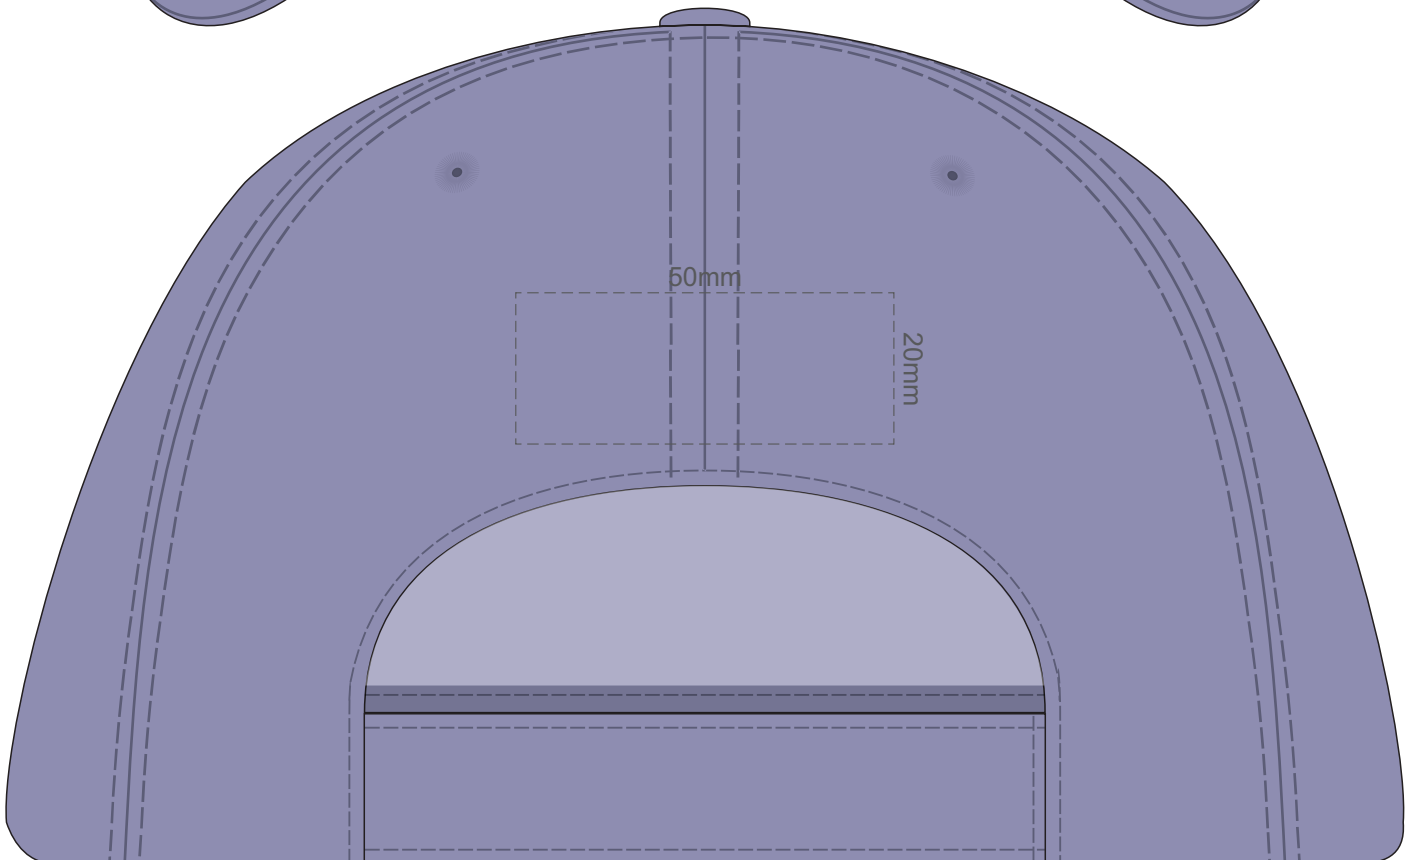

100% of Actual Size
Colourflex Transfer

100% of Actual Size
Colourflex Transfer

Grey
Ecrú
White
Yellow
Mustard
Orange
Rust
Pink
Fuchsia
Red
Burgundy
Sage
Light Green
Mint
Teal
Light Blue
Pastel Blue
Slate Blue
Royal Blue
Navy
Mauve
Purple
Charcoal
Carbon
Black

100% of Actual Size
Colourflex Transfer
Left

- Grey
- Ecru
- White
- Yellow
- Mustard
- Orange
- Rust
- Pink
- Fuchsia
- Red
- Burgundy
- Sage
- Light Green
- Mint
- Teal
- Light Blue
- Pastel Blue
- Slate Blue
- Royal Blue
- Navy
- Mauve
- Purple
- Charcoal
- Carbon
- Black

100% of Actual Size
Colourflex Transfer
Right

- Grey
- Ecru
-
- Yellow
- Mustard
- Orange
- Rust
- Pink
- Fuchsia
- Red
- Burgundy
- Sage
- Light Green
- Mint
- Teal
- Light Blue
- Pastel Blue
- Slate Blue
- Royal Blue
- Navy
- Mauve
- Purple
- Charcoal
- Carbon
-

100% of Actual Size
Embroidery

100% of Actual Size
Embroidery

Grey
Ecru
White
Yellow
Mustard
Orange
Rust
Pink
Fuchsia
Red
Burgundy
Sage
Light Green
Mint
Teal
Light Blue
Pastel Blue
Slate Blue
Royal Blue
Navy
Mauve
Purple
Charcoal
Carbon
Black