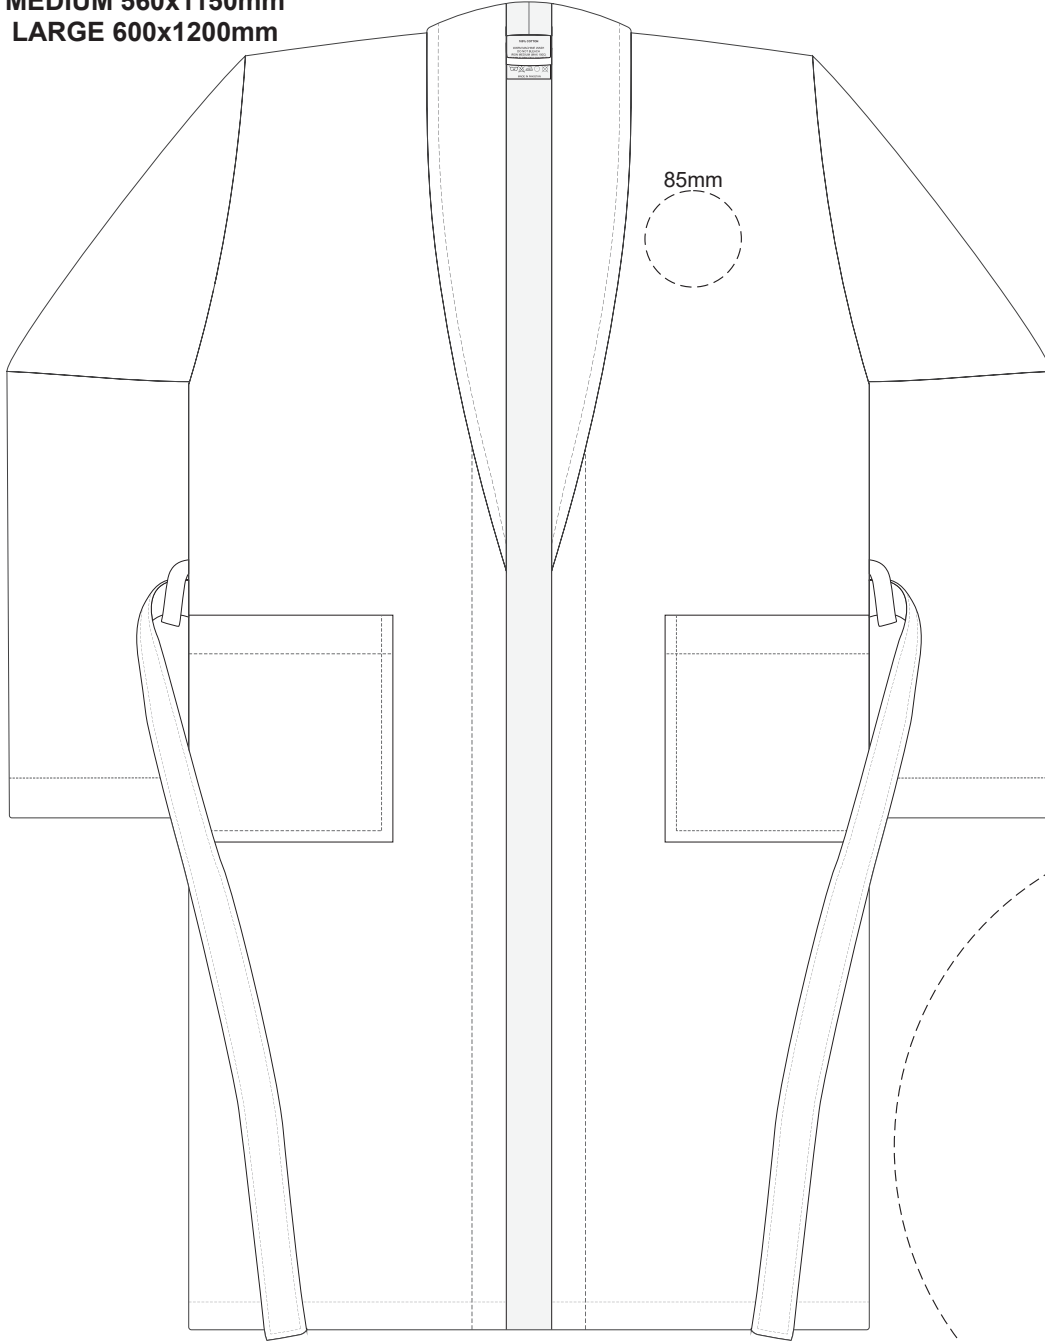

15% of Actual Size
Embroidery

MEDIUM 560x1150mm
LARGE 600x1200mm

85mm

100% of Print Size
85mm

MEDIUM 560x1150mm
LARGE 600x1200mm

15% of Actual Size
Embroidery BACK

65% of Print Size
130mm