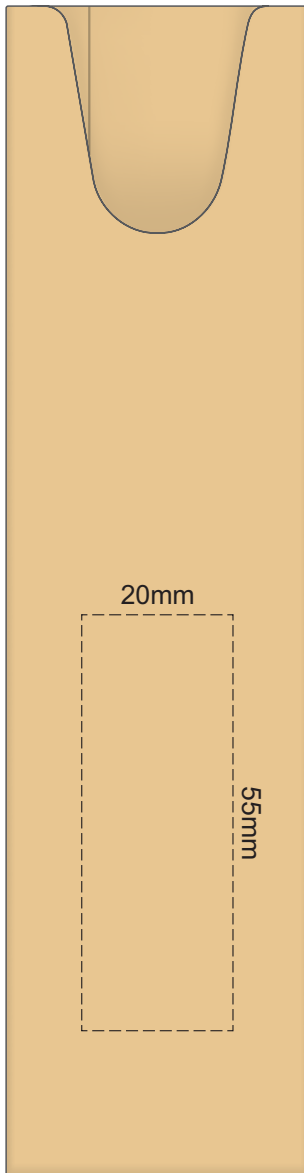

100% of Actual Size  
Screen Print

100% of Actual Size  
Pad Print

100% of Actual Size  
Direct Digital

100% of Actual Size  
Pad Print (one side only)

100% of Actual Size  
Digital Packaging Print  
(one side only)

Digital Print is only available for natural option  
Artwork will be printed directly onto the product via CMYK printing (no white),  
colours will not be vibrant due to white ink not being available for this process.