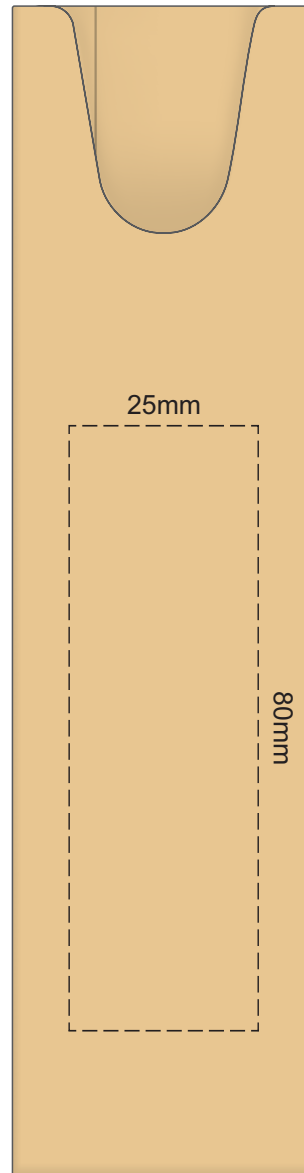

100% of Actual Size  
Screen Print

100% of Actual Size  
Pad Print

100% of Actual Size  
Direct Digital

100% of Actual Size  
Pad Print (one side only)

100% of Actual Size  
Digital Packaging Print  
(one side only)

Digital Print is only available for natural option  
Artwork will be printed directly onto the product via CMYK printing (no white),  
colours will not be vibrant due to white ink not being available for this process.