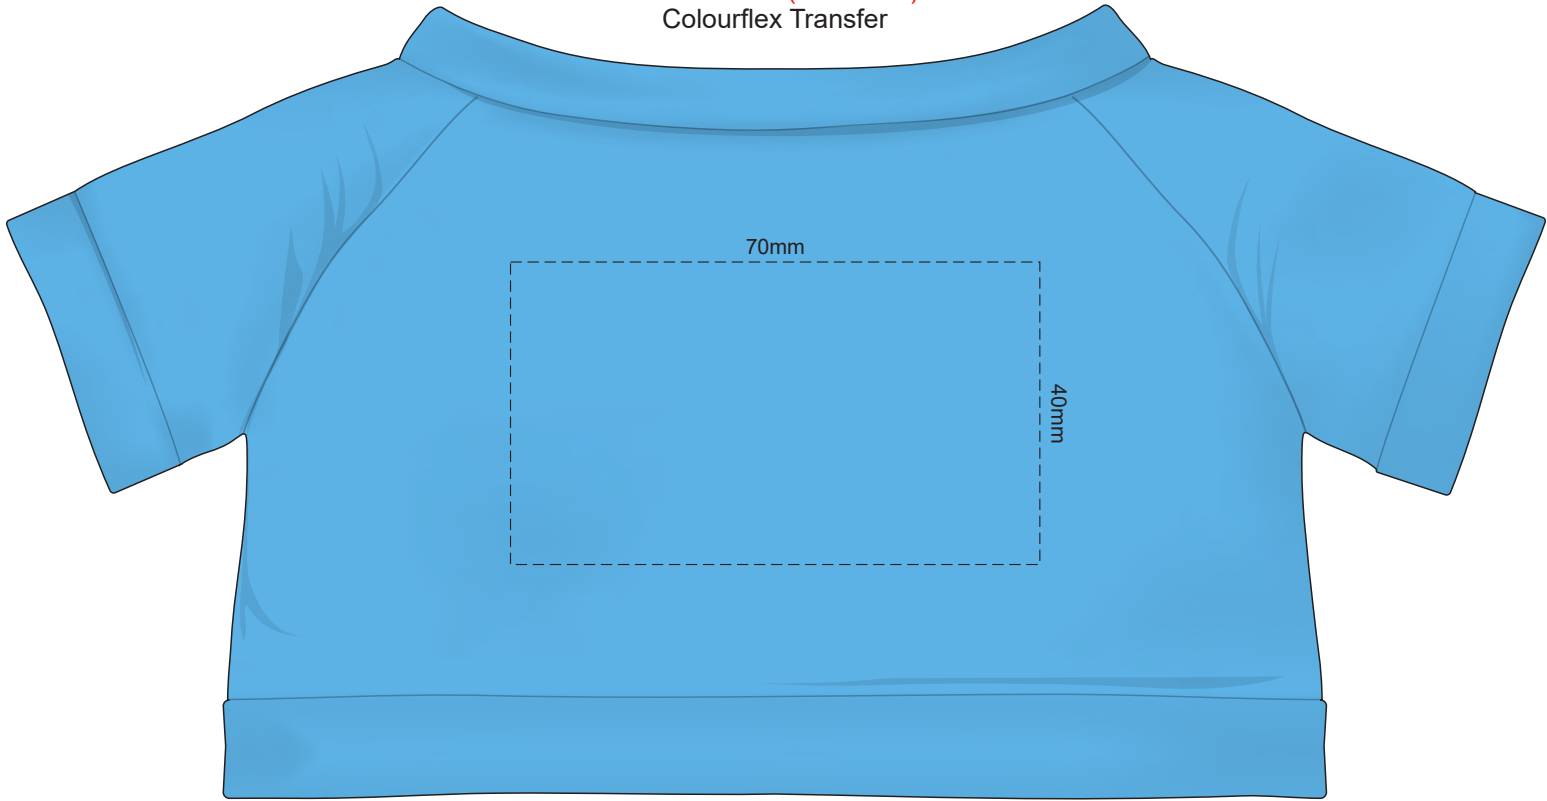

100% of Actual Size  
Screen Print (3 col max)  
Colourflex Transfer

FRONT

BACK