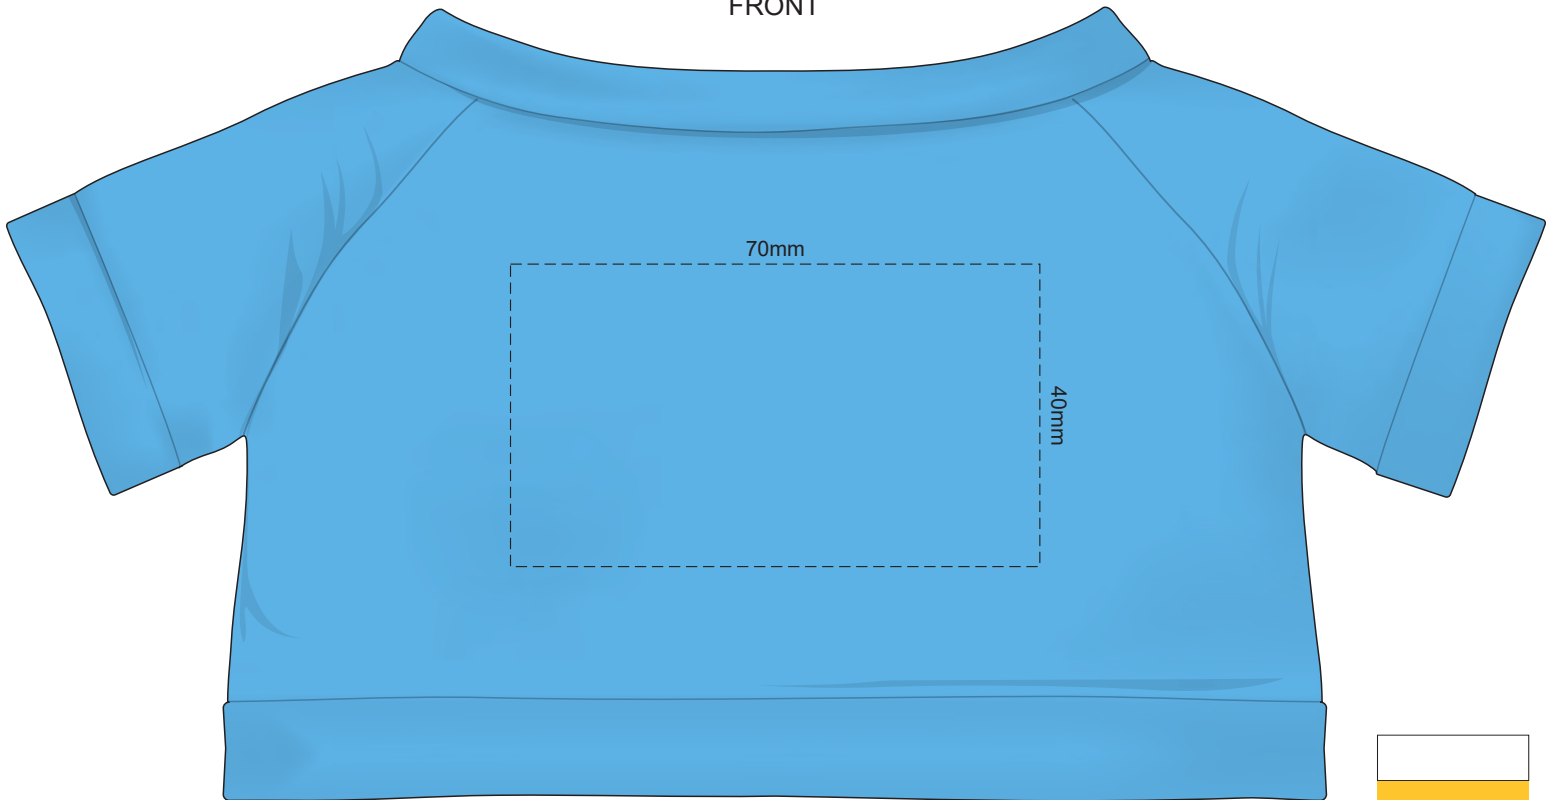

100% of Actual Size  
Screen Print (3 col max)  
Colourflex Transfer

FRONT

BACK