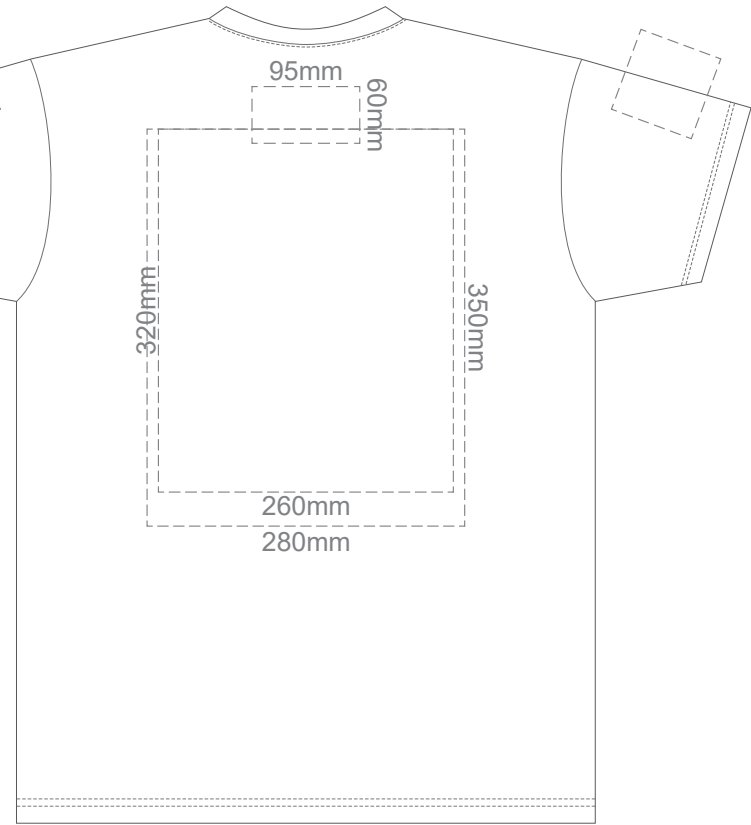

15% of Actual Size
Screen Print

15% of Actual Size
Screen Print

FRONT ADULT MEDIUM

BACK ADULT MEDIUM

15% of Actual Size
Screen Print

FRONT ADULT LARGE

BACK ADULT LARGE

15% of Actual Size
Screen Print

15% of Actual Size
Colourflex Transfer

Print area 280x200mm can be rotated to best suit

Print area 280x200mm can be rotated to best suit

15% of Actual Size
Colourflex Transfer

FRONT ADULT MEDIUM

Print area 280x200mm can be rotated to best suit

15% of Actual Size
Colourflex Transfer

FRONT ADULT XL

Print area 280x200mm can be rotated to best suit

BACK ADULT XL

Print area 280x200mm can be rotated to best suit

15% of Actual Size
Colourflex Transfer

FRONT ADULT XXL

Print area 280x200mm can be rotated to best suit

BACK ADULT XXL

Print area 280x200mm can be rotated to best suit

15% of Actual Size
Colourflex Transfer

FRONT ADULT 3XL

Print area 280x200mm can be rotated to best suit