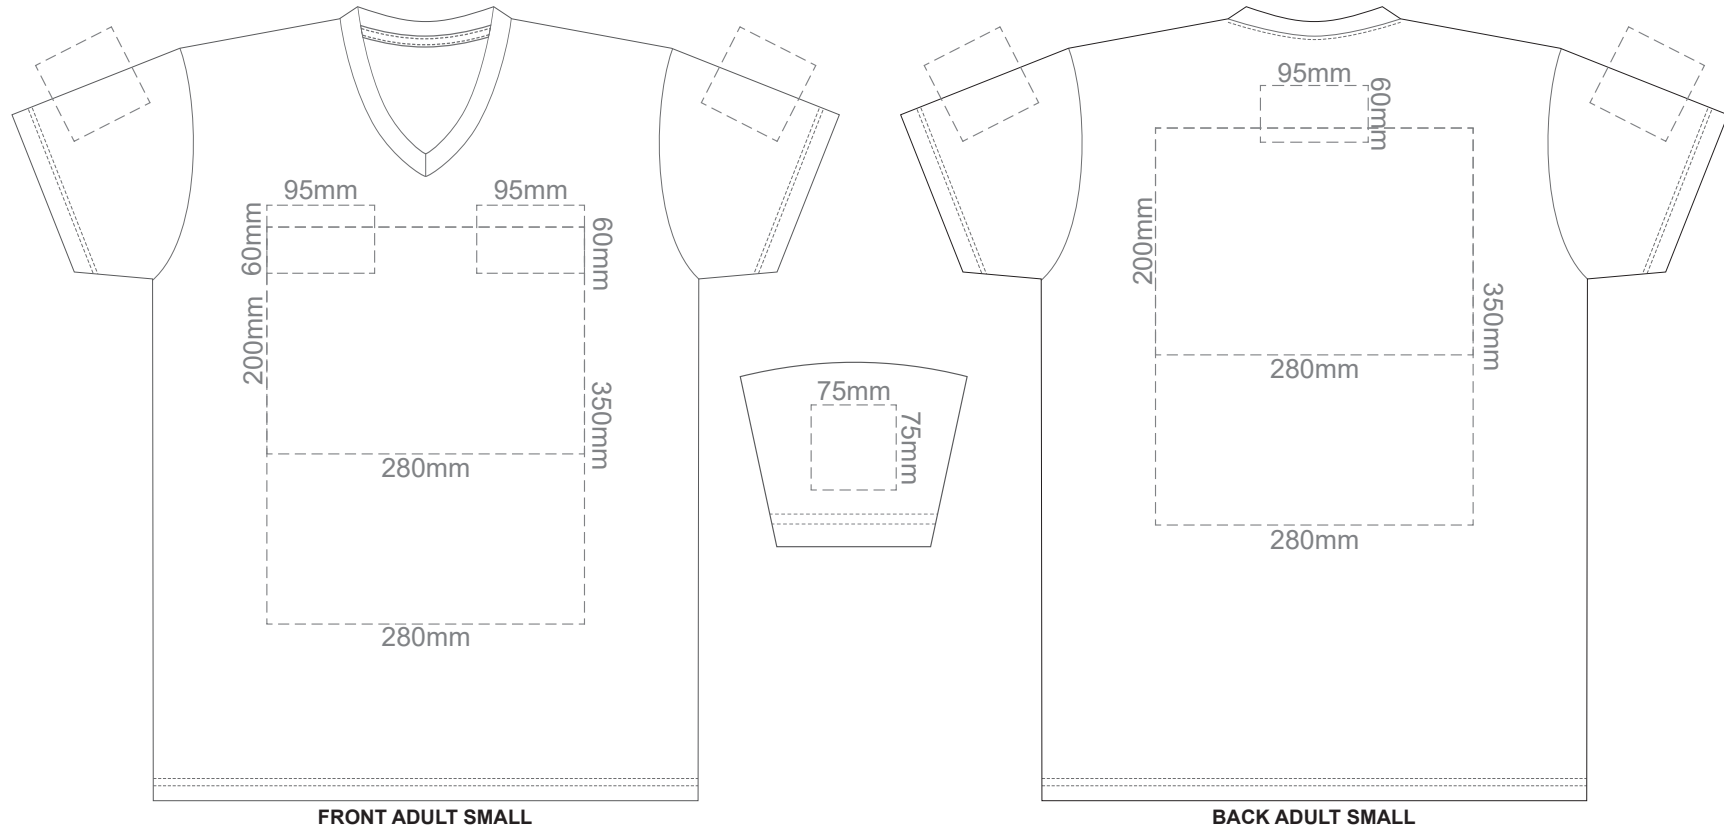

FRONT ADULT XL

BACK ADULT XL

15% of Actual Size
Screen Print

FRONT ADULT XXL

BACK ADULT XXL

15% of Actual Size
Screen Print

FRONT ADULT 3XL

BACK ADULT 3XL

15% of Actual Size
Colourflex Transfer

Print area 280x200mm can be rotated to best suit

Print area 280x200mm can be rotated to best suit

15% of Actual Size
Colourflex Transfer

FRONT ADULT MEDIUM

Print area 280x200mm can be rotated to best suit

BACK ADULT MEDIUM

Print area 280x200mm can be rotated to best suit

15% of Actual Size
Colourflex Transfer

FRONT ADULT LARGE

Print area 280x200mm can be rotated to best suit

BACK ADULT LARGE

Print area 280x200mm can be rotated to best suit

Print area 280x200mm can be rotated to best suit

BACK ADULT XXL

Print area 280x200mm can be rotated to best suit

15% of Actual Size
Colourflex Transfer

FRONT ADULT 3XL

Print area 280x200mm can be rotated to best suit