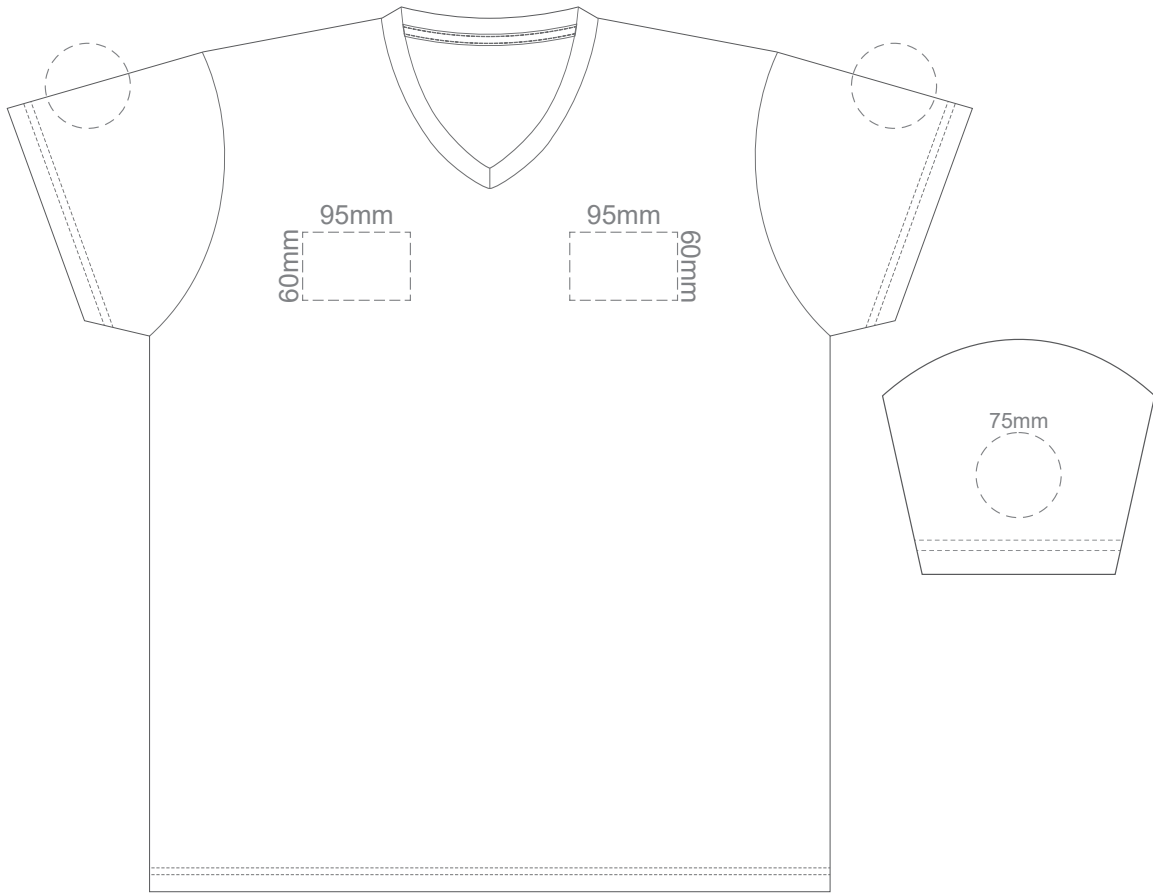

15% of Actual Size
Embroidery

FRONT ADULT XXL