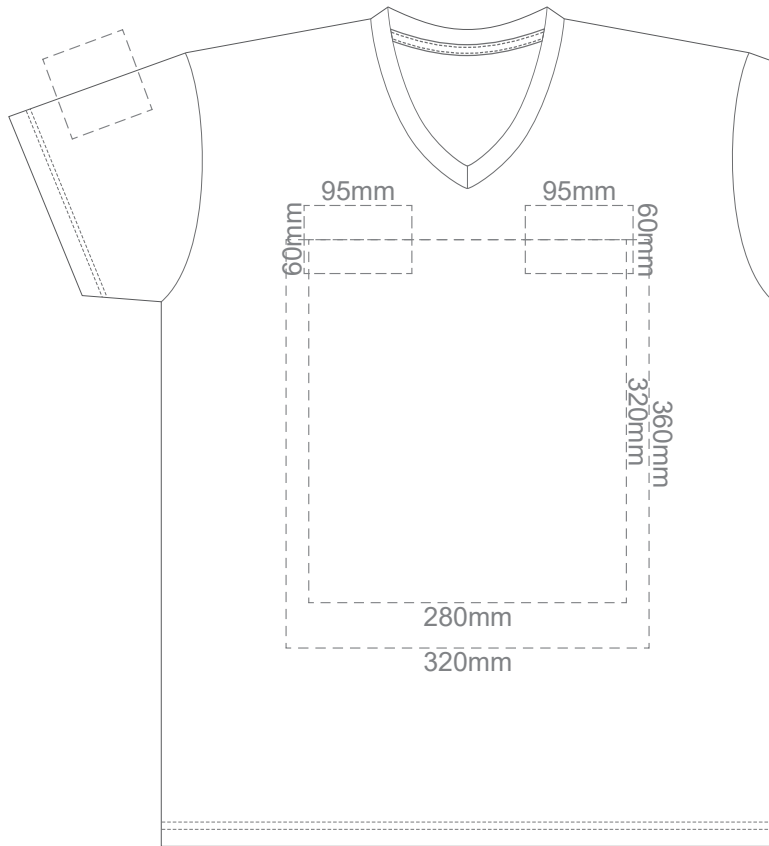

15% of Actual Size
Screen Print

FRONT ADULT LARGE