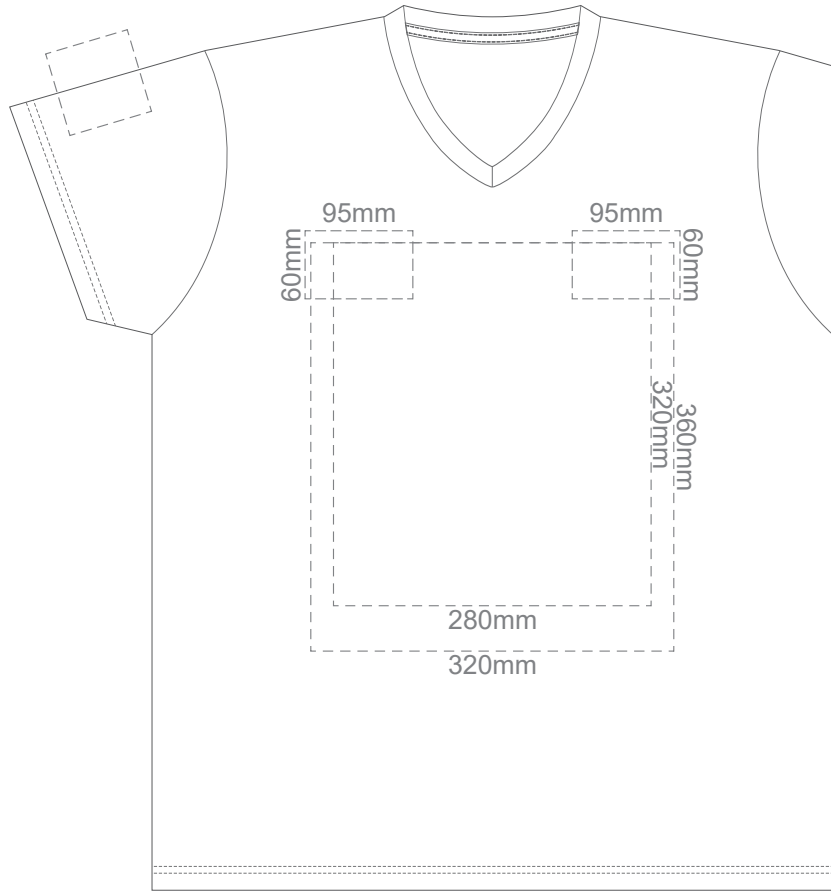

15% of Actual Size
Screen Print

FRONT ADULT XXL