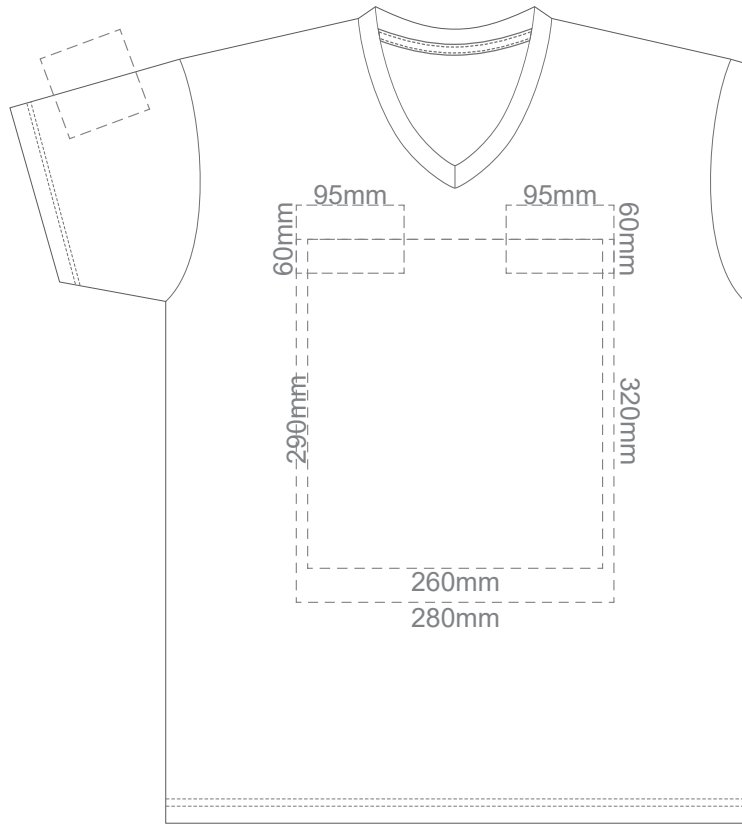

15% of Actual Size
Screen Print

FRONT ADULT MEDIUM