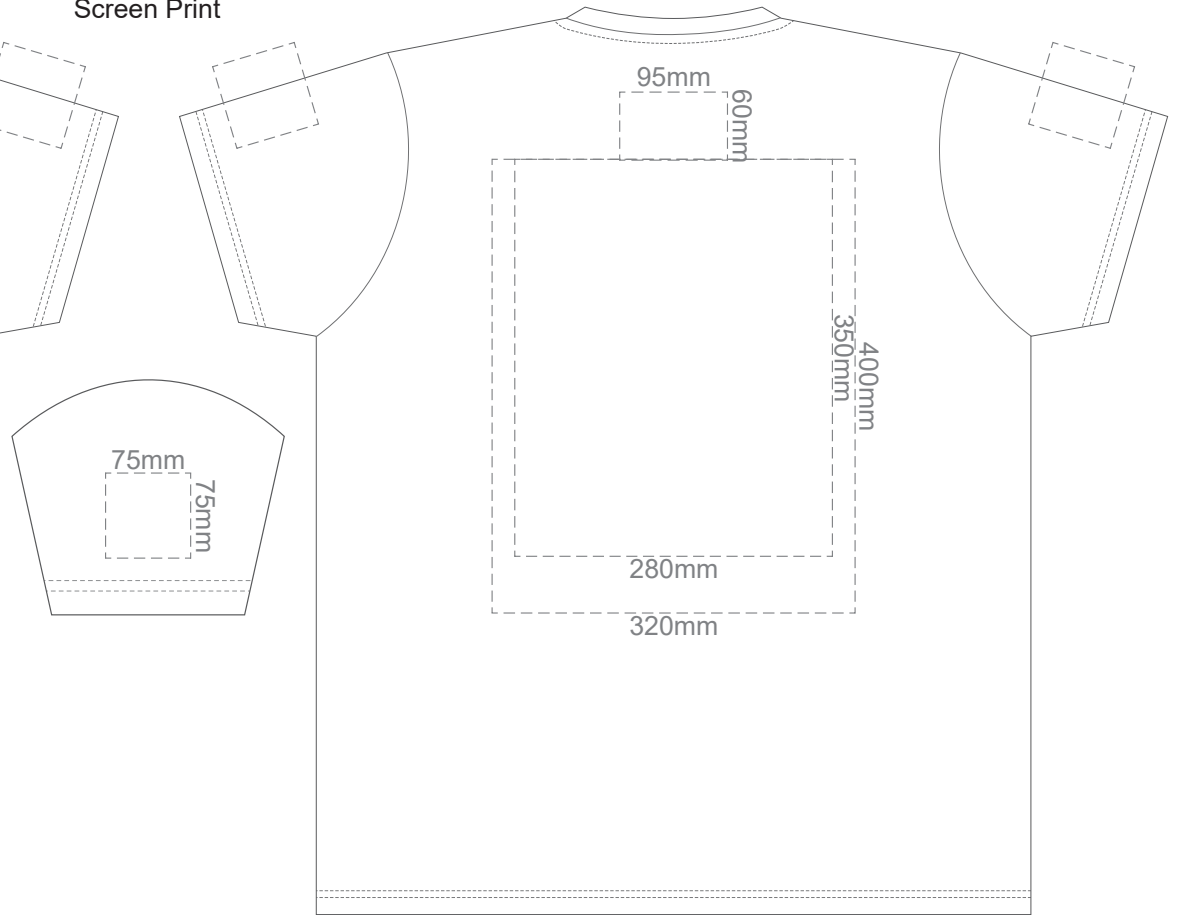

BACK ADULT 3XL