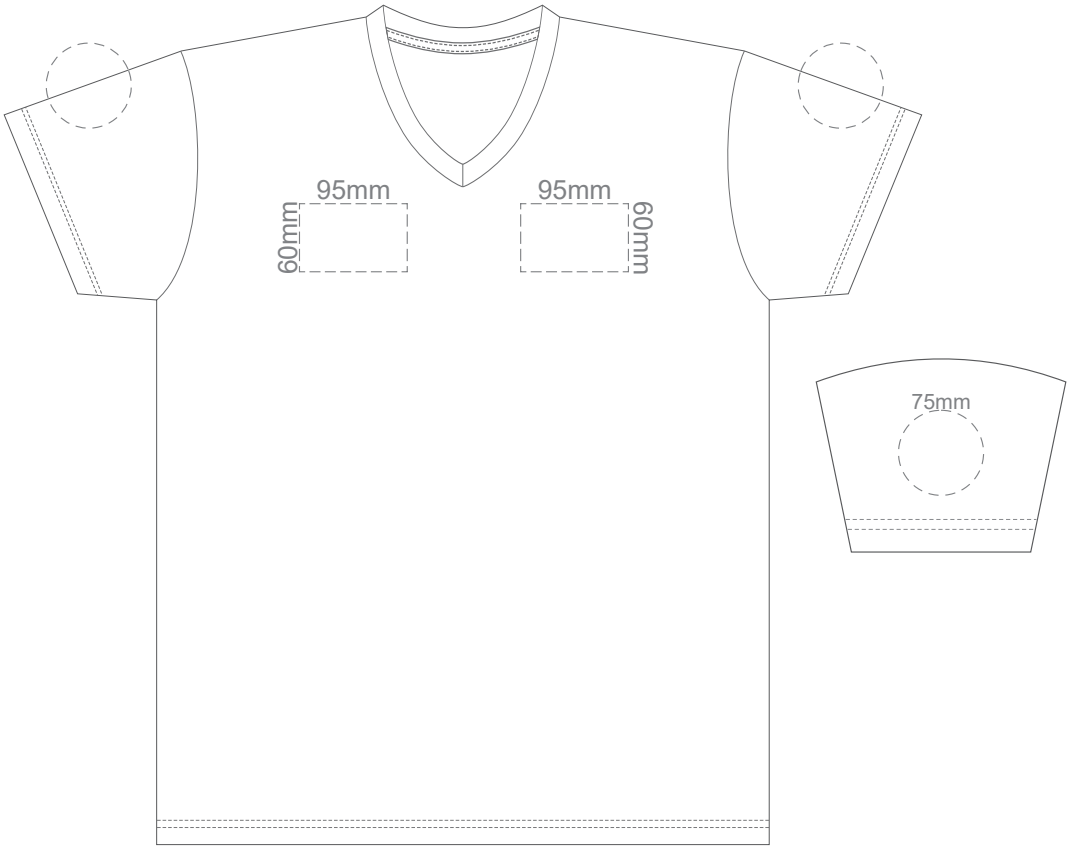

BACK ADULT MEDIUM

Print area 280x200mm can be rotated to best suit

15% of Actual Size
Colourflex Transfer

FRONT ADULT LARGE

Print area 280x200mm can be rotated to best suit

BACK ADULT LARGE

Print area 280x200mm can be rotated to best suit

15% of Actual Size
Colourflex Transfer

FRONT ADULT XL

Print area 280x200mm can be rotated to best suit

BACK ADULT XL

Print area 280x200mm can be rotated to best suit

15% of Actual Size
Colourflex Transfer

FRONT ADULT XXL

Print area 280x200mm can be rotated to best suit

BACK ADULT XXL

Print area 280x200mm can be rotated to best suit

15% of Actual Size
Colourflex Transfer

FRONT ADULT 3XL

Print area 280x200mm can be rotated to best suit

BACK ADULT 3XL

Print area 280x200mm can be rotated to best suit

15% of Actual Size
Embroidery

FRONT ADULT SMALL

15% of Actual Size
Embroidery

FRONT ADULT MEDIUM

15% of Actual Size
Embroidery

FRONT ADULT LARGE