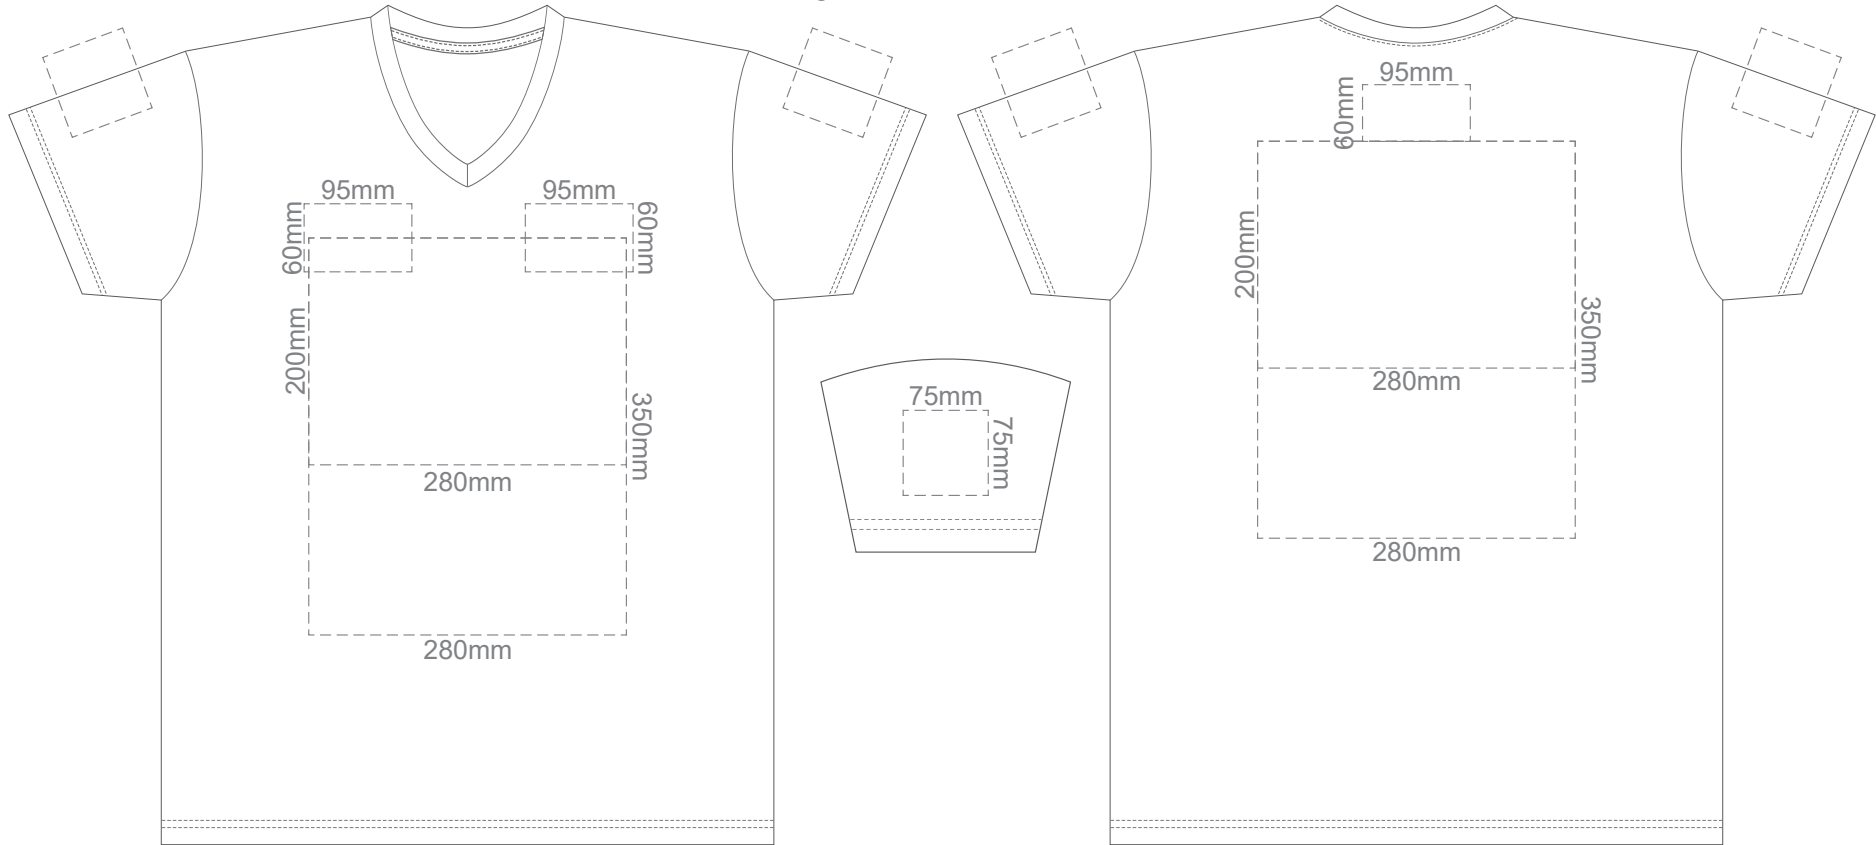

15% of Actual Size
Colourflex Transfer

Print area 280x200mm can be rotated to best suit

Print area 280x200mm can be rotated to best suit

15% of Actual Size
Colourflex Transfer

FRONT ADULT MEDIUM

Print area 280x200mm can be rotated to best suit

BACK ADULT MEDIUM

Print area 280x200mm can be rotated to best suit

15% of Actual Size
Colourflex Transfer

FRONT ADULT LARGE

Print area 280x200mm can be rotated to best suit

BACK ADULT LARGE

Print area 280x200mm can be rotated to best suit

15% of Actual Size
Colourflex Transfer

FRONT ADULT XL

Print area 280x200mm can be rotated to best suit

BACK ADULT XL

Print area 280x200mm can be rotated to best suit

15% of Actual Size
Colourflex Transfer

FRONT ADULT XXL

Print area 280x200mm can be rotated to best suit

BACK ADULT XXL

Print area 280x200mm can be rotated to best suit

15% of Actual Size
Colourflex Transfer

FRONT ADULT 3XL

Print area 280x200mm can be rotated to best suit