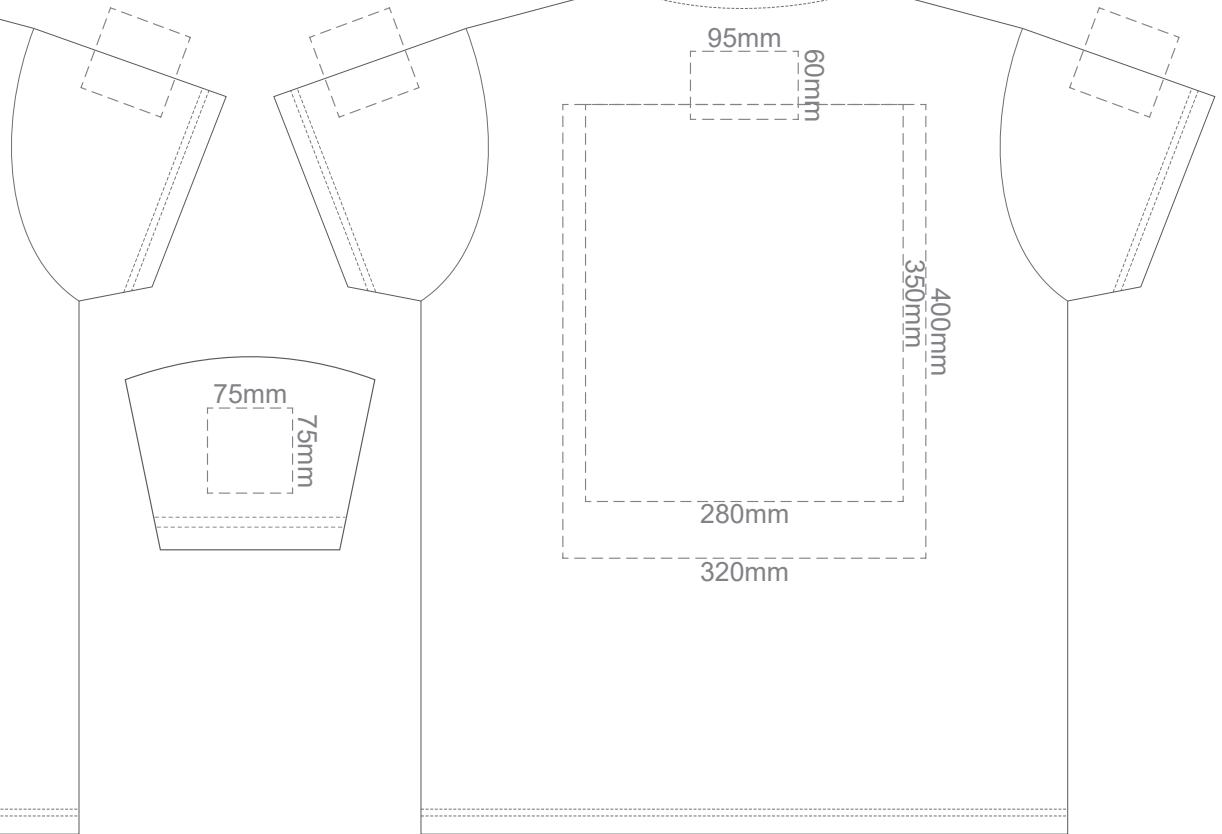

BACK ADULT XL