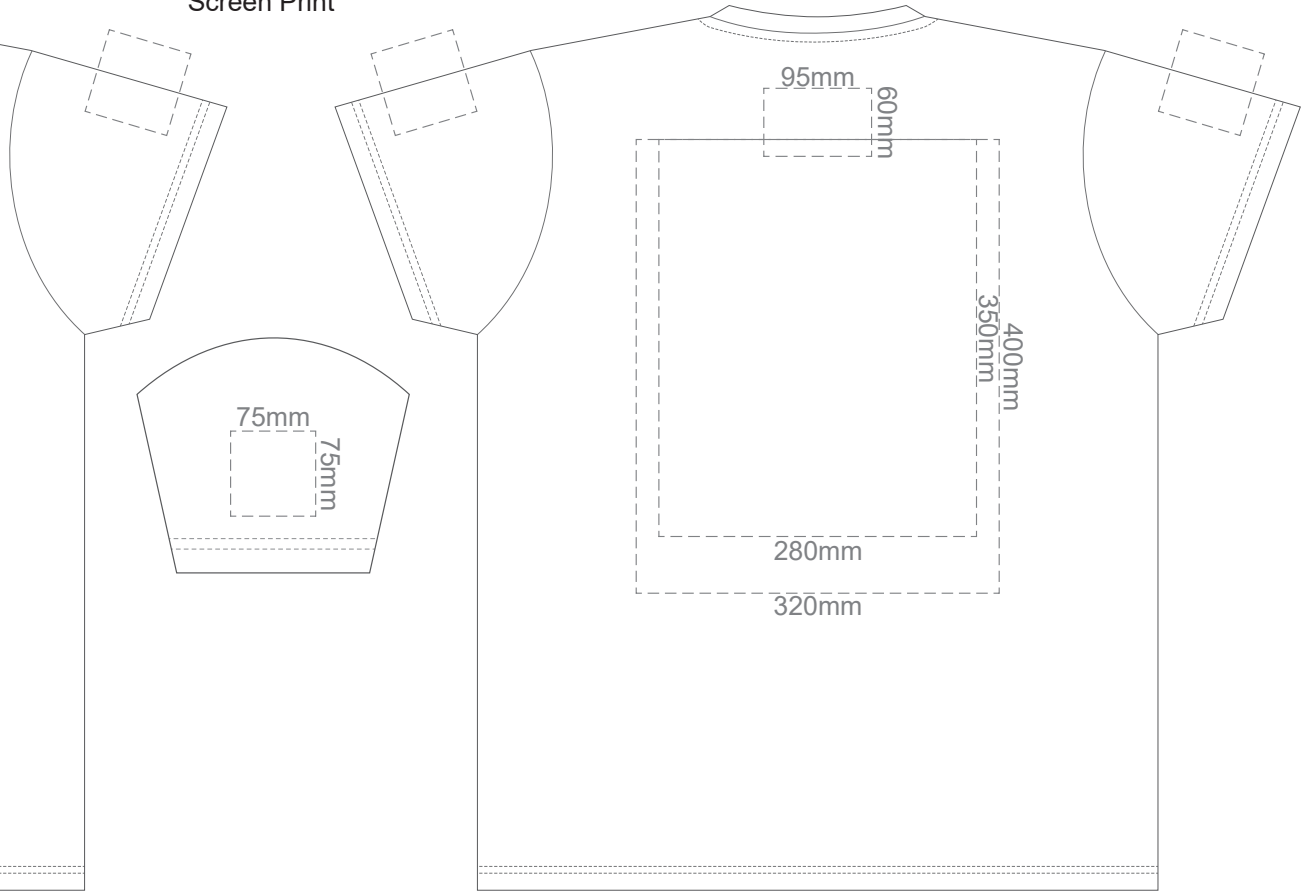

BACK ADULT XXL