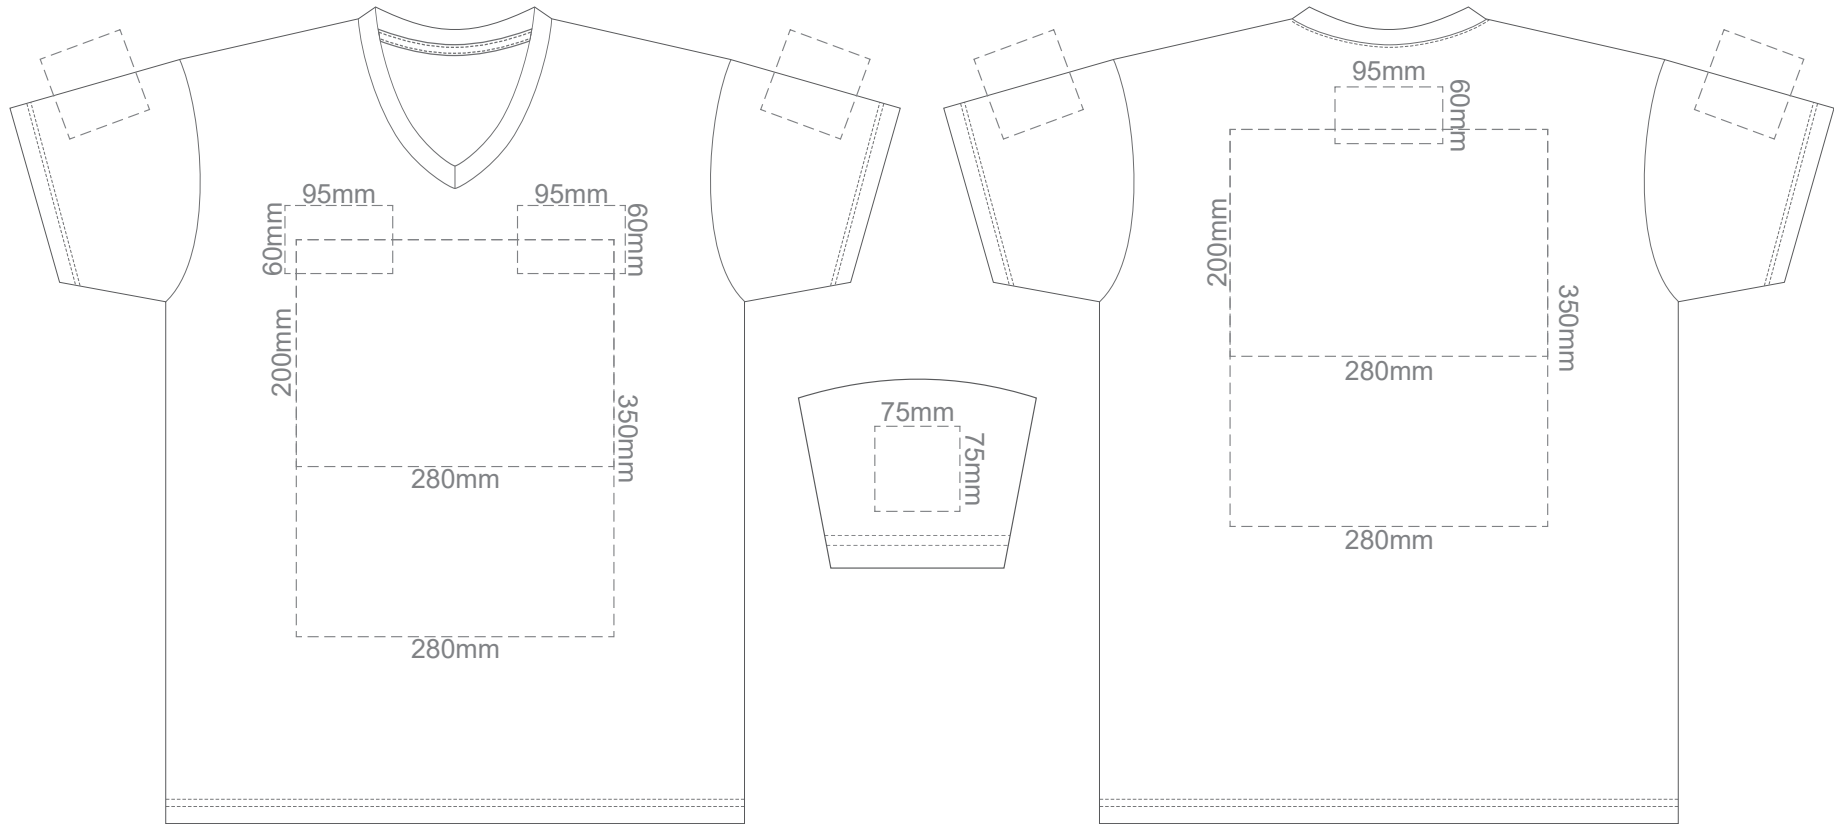

15% of Actual Size
Colourflex Transfer

Print area 280x200mm can be rotated to best suit

Print area 280x200mm can be rotated to best suit

15% of Actual Size
Colourflex Transfer

FRONT ADULT MEDIUM

Print area 280x200mm can be rotated to best suit

BACK ADULT MEDIUM

Print area 280x200mm can be rotated to best suit

15% of Actual Size
Colourflex Transfer

FRONT ADULT LARGE

Print area 280x200mm can be rotated to best suit

BACK ADULT LARGE

Print area 280x200mm can be rotated to best suit

15% of Actual Size
Colourflex Transfer

FRONT ADULT XL

Print area 280x200mm can be rotated to best suit

BACK ADULT XL

Print area 280x200mm can be rotated to best suit

15% of Actual Size
Colourflex Transfer

FRONT ADULT XXL

Print area 280x200mm can be rotated to best suit

BACK ADULT XXL

Print area 280x200mm can be rotated to best suit

15% of Actual Size
Colourflex Transfer

FRONT ADULT 3XL

Print area 280x200mm can be rotated to best suit