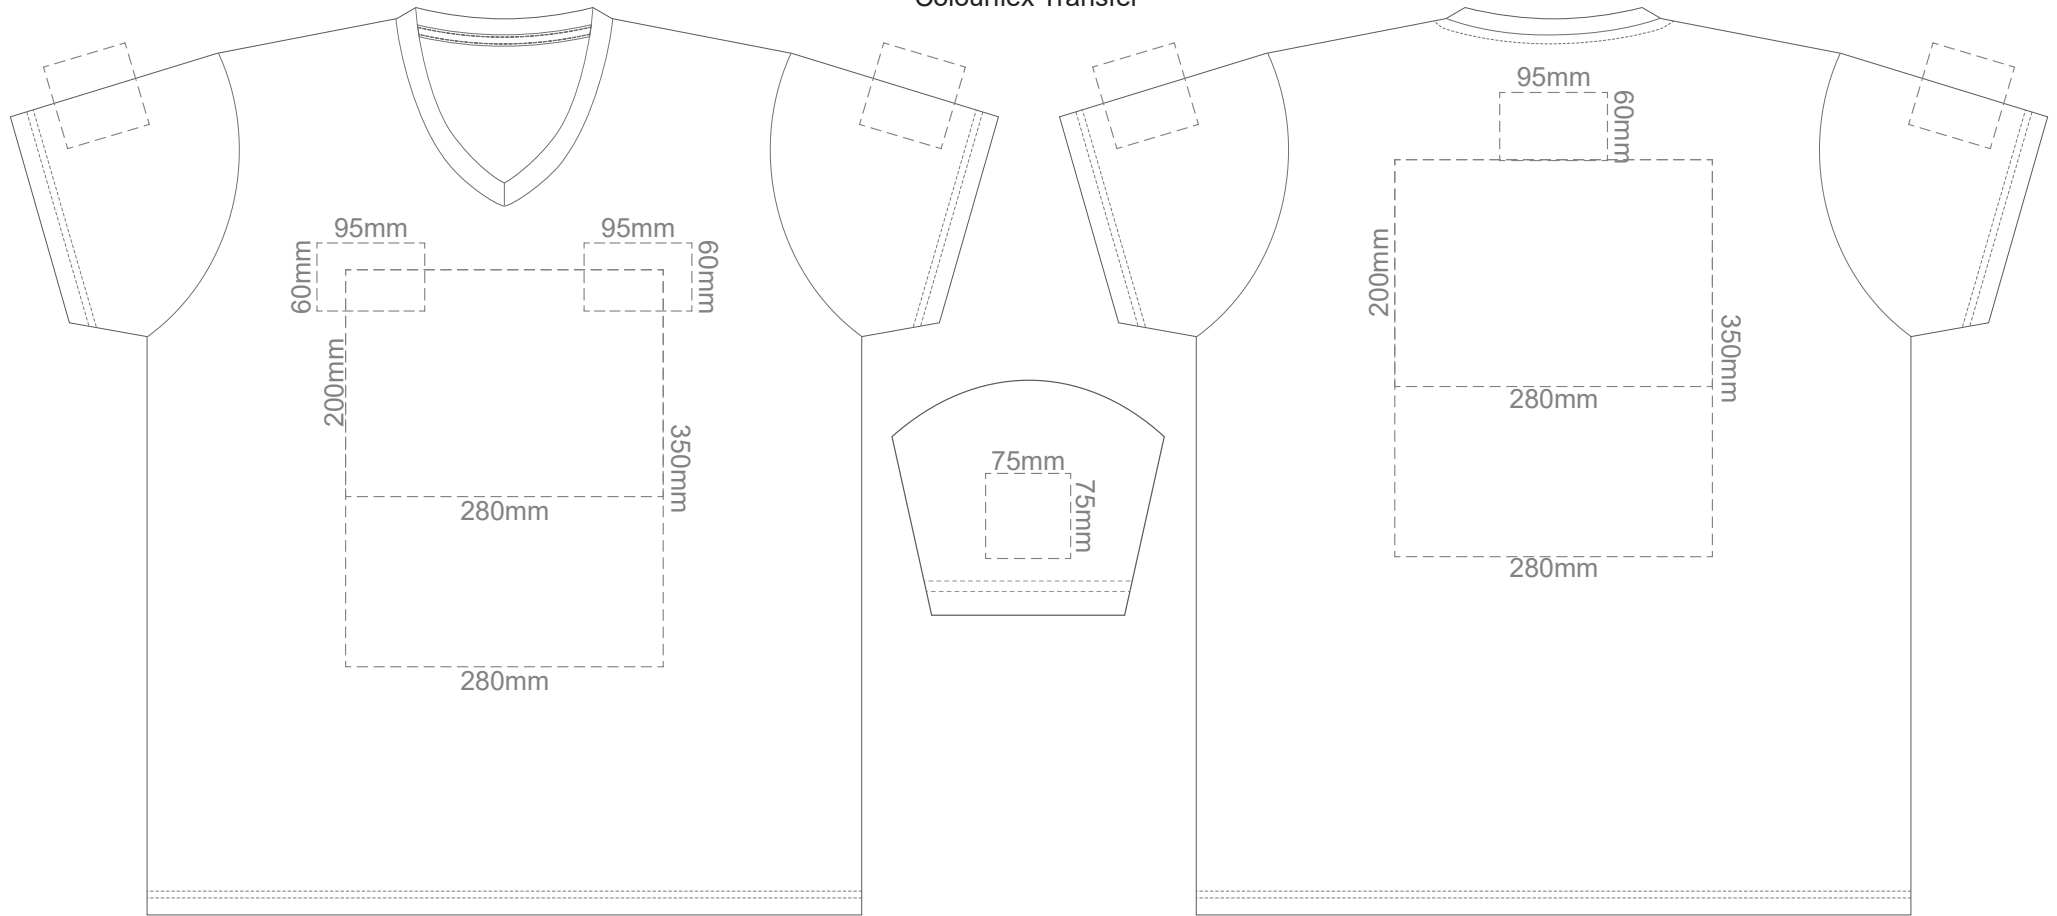

15% of Actual Size
Colourflex Transfer

Print area 280x200mm can be rotated to best suit

Print area 280x200mm can be rotated to best suit

15% of Actual Size
Colourflex Transfer

FRONT ADULT MEDIUM

Print area 280x200mm can be rotated to best suit

BACK ADULT MEDIUM

Print area 280x200mm can be rotated to best suit

15% of Actual Size
Colourflex Transfer

FRONT ADULT LARGE

Print area 280x200mm can be rotated to best suit

BACK ADULT LARGE

Print area 280x200mm can be rotated to best suit

15% of Actual Size
Colourflex Transfer

FRONT ADULT XL

Print area 280x200mm can be rotated to best suit

BACK ADULT XL

Print area 280x200mm can be rotated to best suit

15% of Actual Size
Colourflex Transfer

FRONT ADULT XXL

Print area 280x200mm can be rotated to best suit

BACK ADULT XXL

Print area 280x200mm can be rotated to best suit

15% of Actual Size
Colourflex Transfer

FRONT ADULT 3XL

Print area 280x200mm can be rotated to best suit