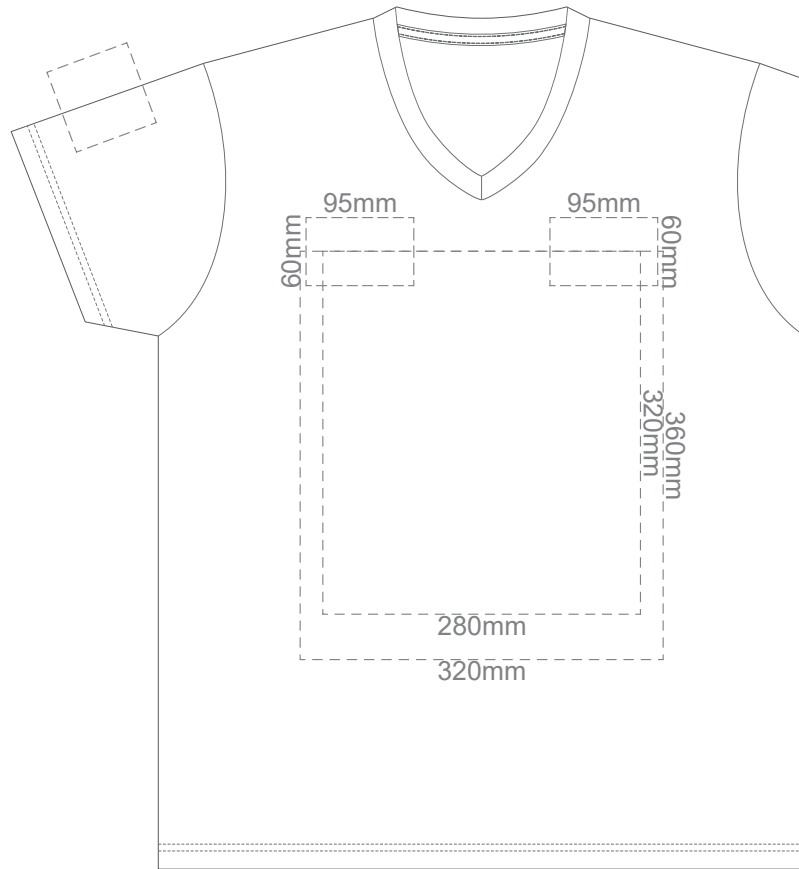

15% of Actual Size
Screen Print

FRONT ADULT XL