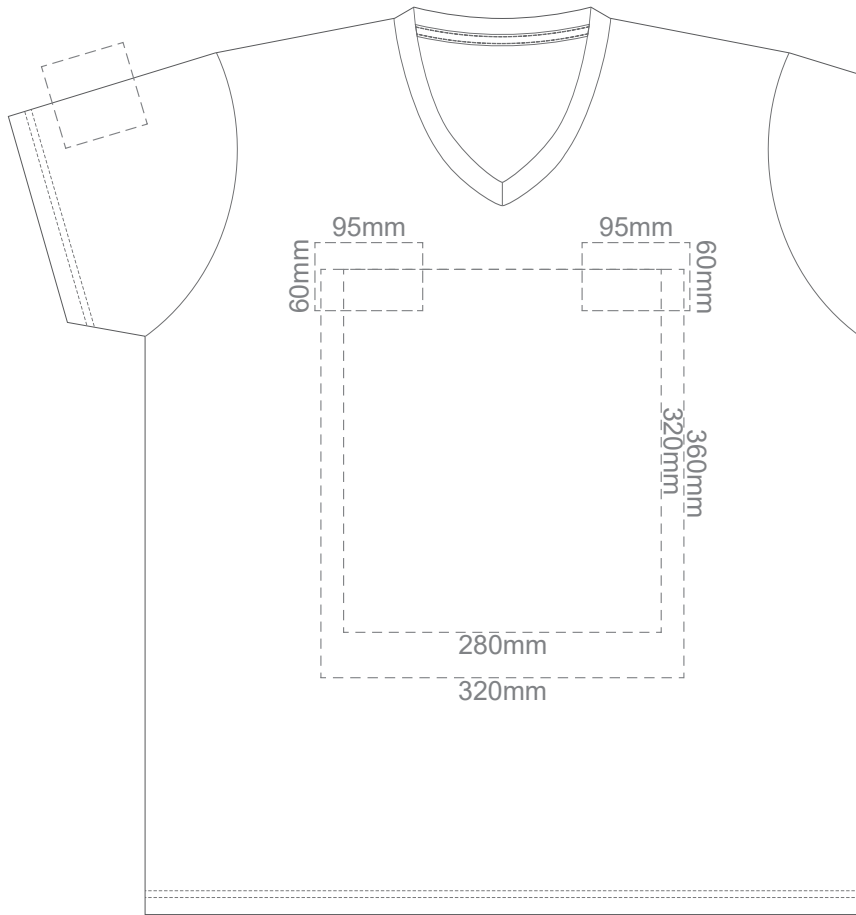

15% of Actual Size
Screen Print

FRONT ADULT 3XL