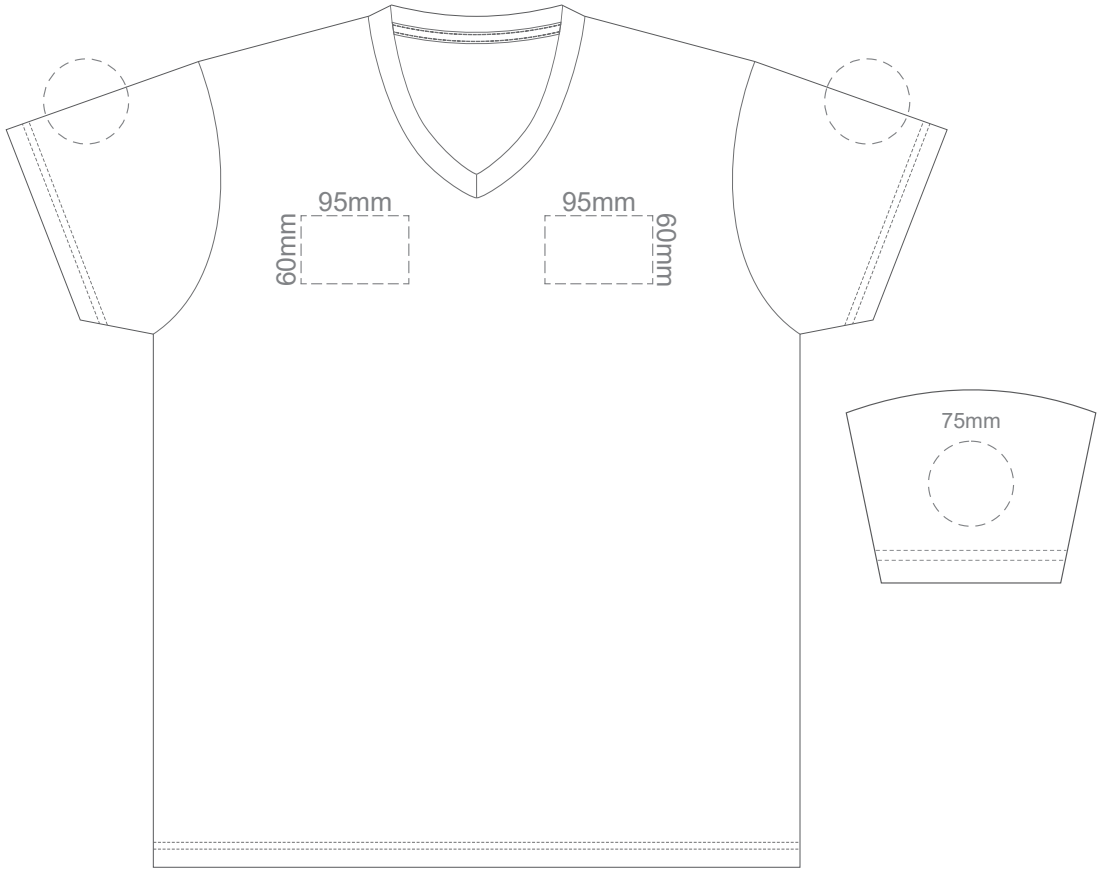

FRONT ADULT XL