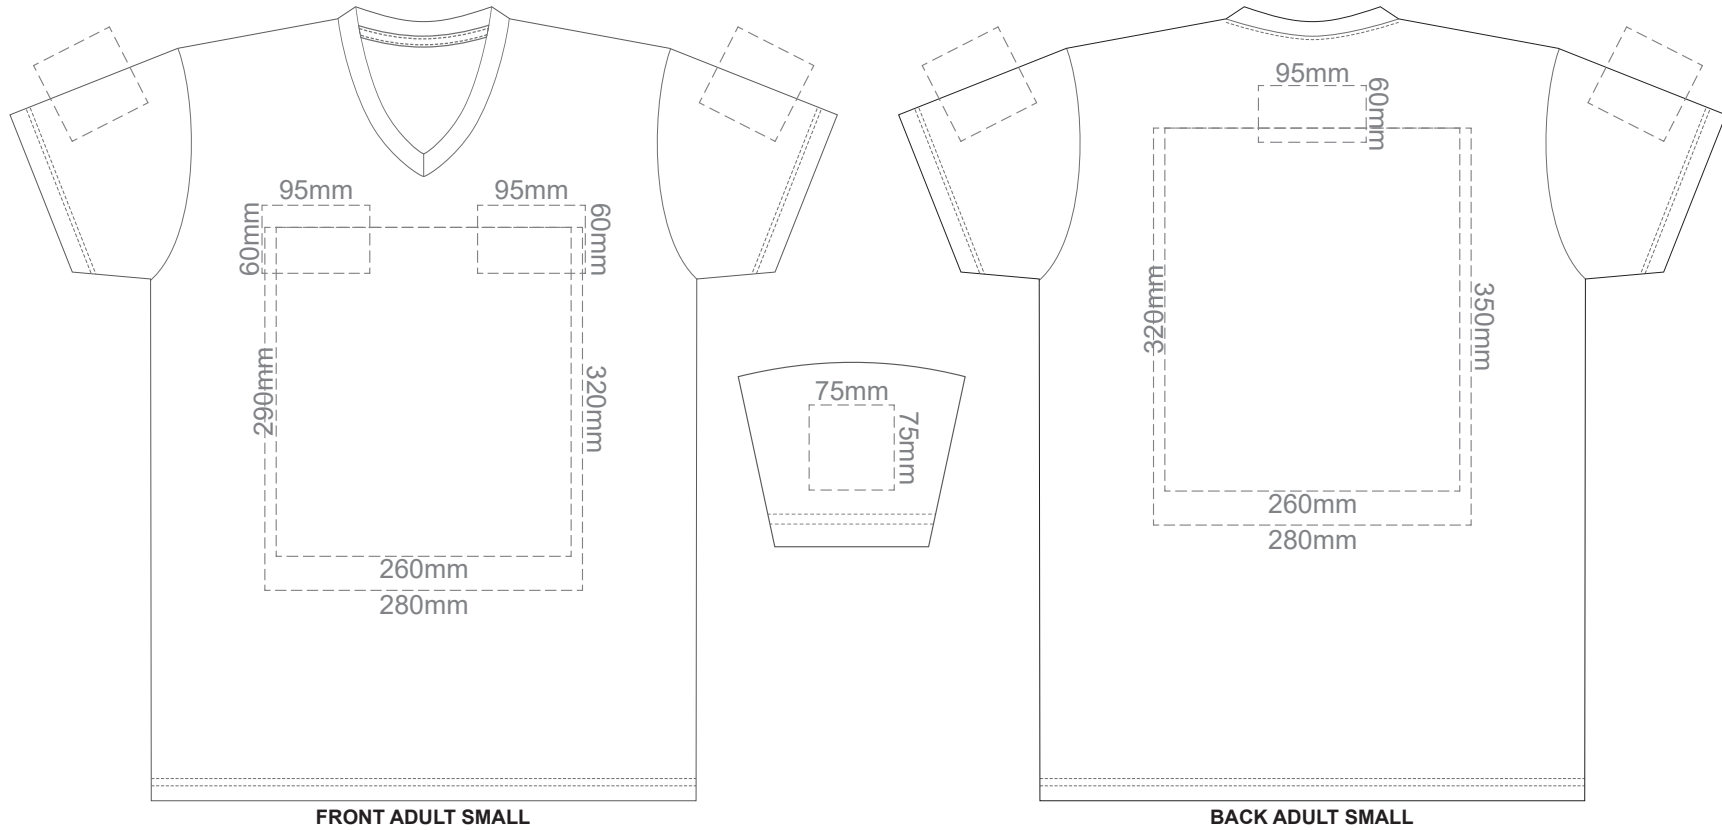

15% of Actual Size
Screen Print

15% of Actual Size
Screen Print

FRONT ADULT MEDIUM

BACK ADULT MEDIUM

15% of Actual Size
Screen Print

FRONT ADULT LARGE

BACK ADULT LARGE

15% of Actual Size
Screen Print

15% of Actual Size
Colourflex Transfer

Print area 280x200mm can be rotated to best suit

Print area 280x200mm can be rotated to best suit

15% of Actual Size
Colourflex Transfer

FRONT ADULT MEDIUM

Print area 280x200mm can be rotated to best suit

BACK ADULT MEDIUM

Print area 280x200mm can be rotated to best suit

15% of Actual Size
Colourflex Transfer

FRONT ADULT LARGE

Print area 280x200mm can be rotated to best suit

BACK ADULT LARGE

Print area 280x200mm can be rotated to best suit

Print area 280x200mm can be rotated to best suit

BACK ADULT XXL

Print area 280x200mm can be rotated to best suit

15% of Actual Size
Colourflex Transfer

FRONT ADULT 3XL

Print area 280x200mm can be rotated to best suit