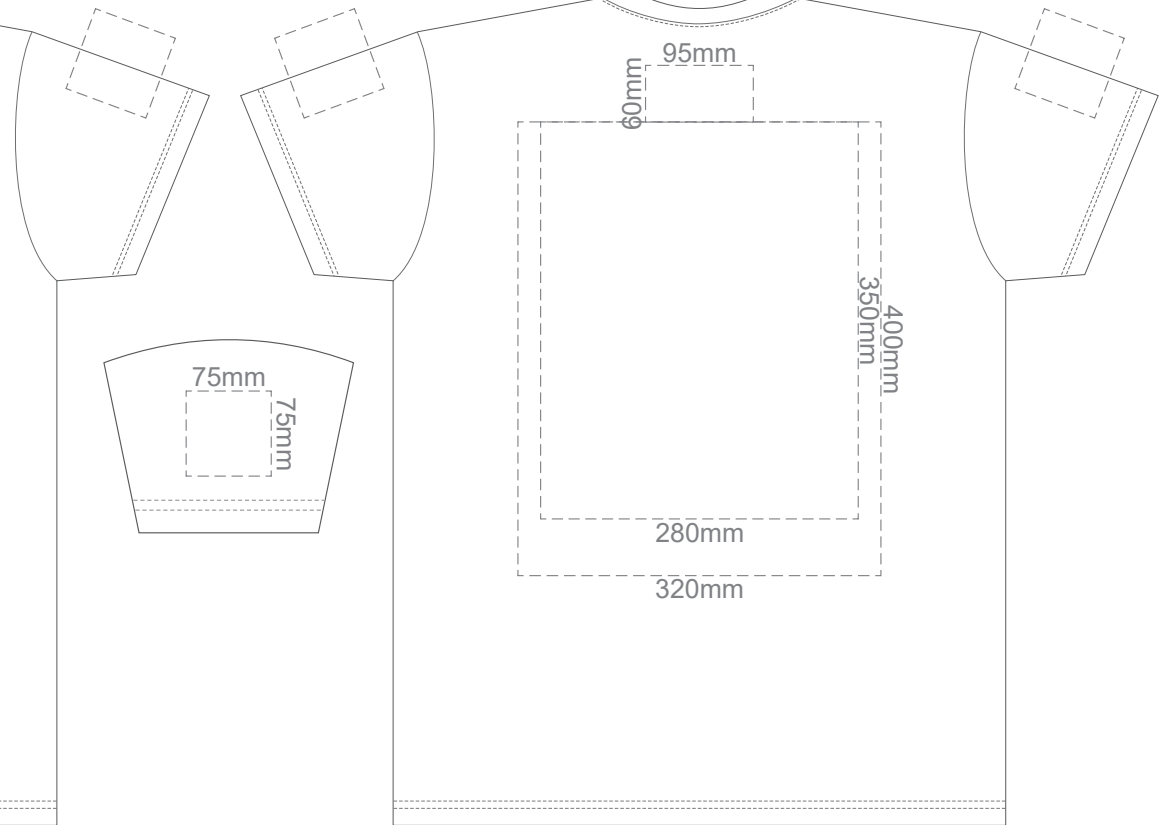

15% of Actual Size
Screen Print

15% of Actual Size
Screen Print

FRONT ADULT MEDIUM

BACK ADULT MEDIUM

15% of Actual Size
Screen Print

FRONT ADULT LARGE

BACK ADULT LARGE

15% of Actual Size
Screen Print

15% of Actual Size
Colourflex Transfer

Print area 280x200mm can be rotated to best suit

Print area 280x200mm can be rotated to best suit

15% of Actual Size
Colourflex Transfer

FRONT ADULT MEDIUM

Print area 280x200mm can be rotated to best suit

BACK ADULT MEDIUM

Print area 280x200mm can be rotated to best suit

15% of Actual Size
Colourflex Transfer

FRONT ADULT LARGE

Print area 280x200mm can be rotated to best suit

BACK ADULT LARGE

Print area 280x200mm can be rotated to best suit

Print area 280x200mm can be rotated to best suit

BACK ADULT XXL

Print area 280x200mm can be rotated to best suit

15% of Actual Size
Colourflex Transfer

FRONT ADULT 3XL

Print area 280x200mm can be rotated to best suit