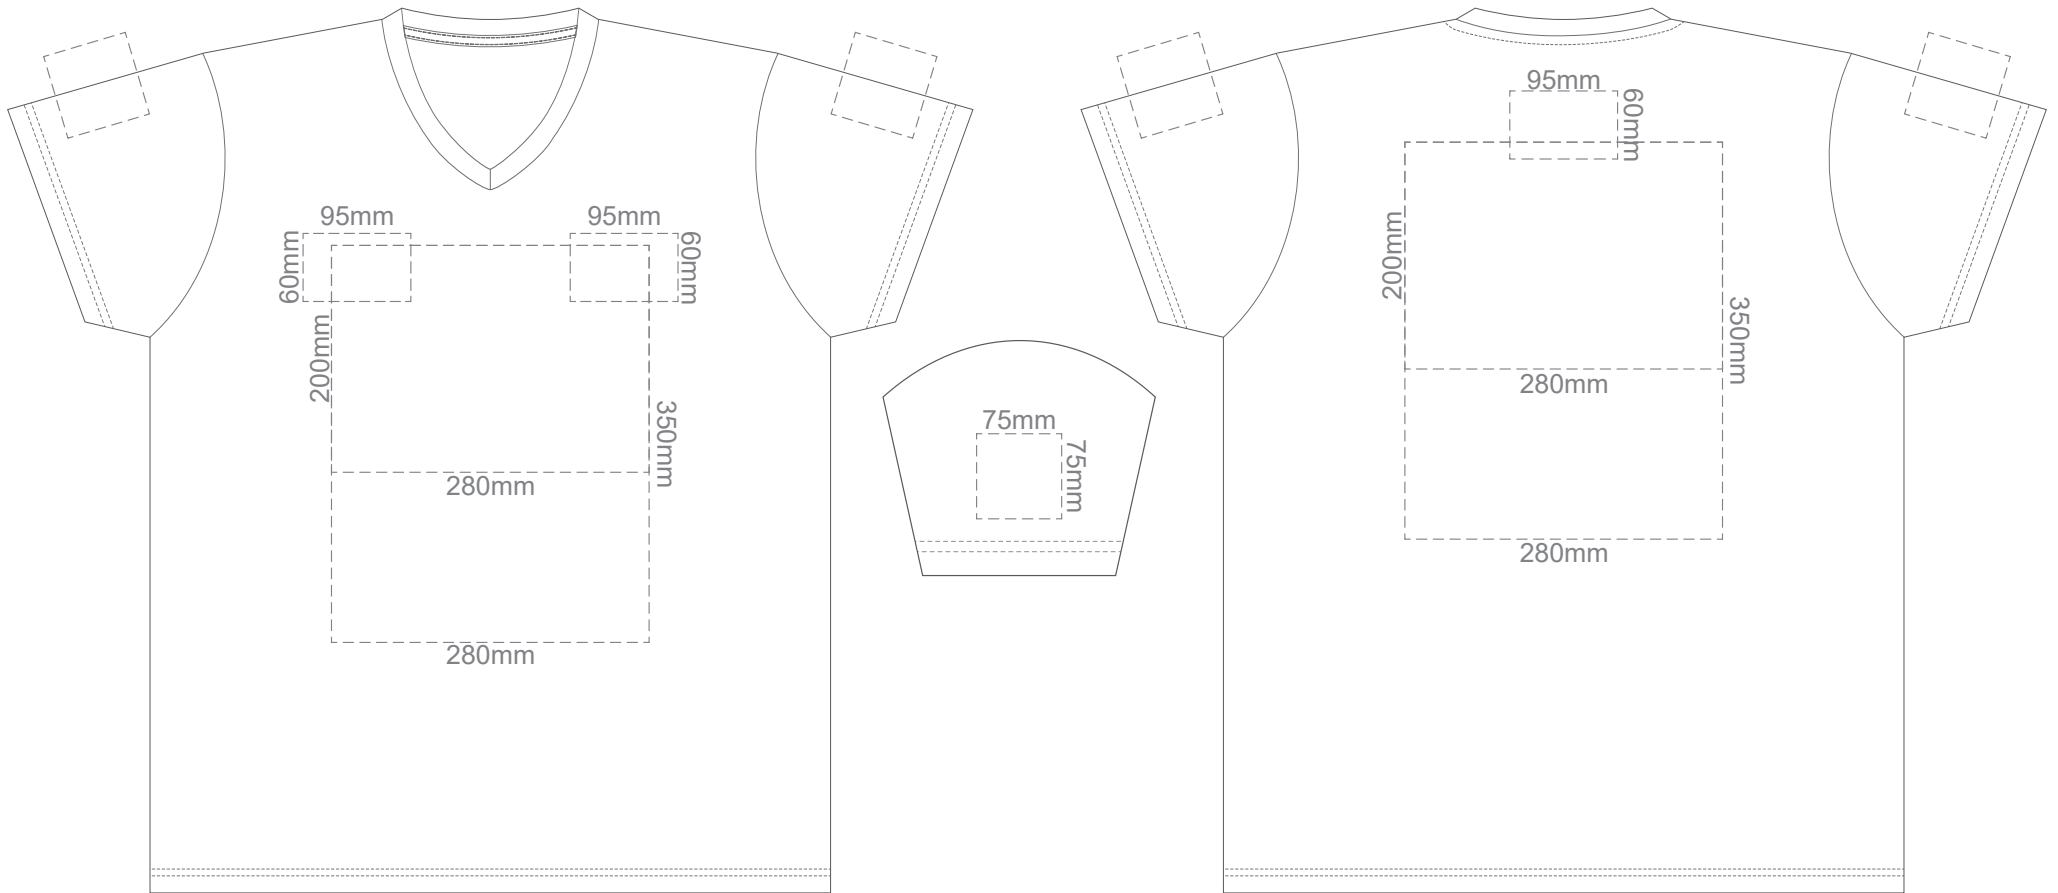

15% of Actual Size
Colourflex Transfer

Print area 280x200mm can be rotated to best suit

Print area 280x200mm can be rotated to best suit

15% of Actual Size
Colourflex Transfer

FRONT ADULT MEDIUM

Print area 280x200mm can be rotated to best suit

BACK ADULT MEDIUM

Print area 280x200mm can be rotated to best suit

15% of Actual Size
Colourflex Transfer

FRONT ADULT LARGE

Print area 280x200mm can be rotated to best suit

BACK ADULT LARGE

Print area 280x200mm can be rotated to best suit

15% of Actual Size
Colourflex Transfer

FRONT ADULT XL

Print area 280x200mm can be rotated to best suit

BACK ADULT XL

Print area 280x200mm can be rotated to best suit

15% of Actual Size
Colourflex Transfer

FRONT ADULT XXL

Print area 280x200mm can be rotated to best suit

BACK ADULT XXL

Print area 280x200mm can be rotated to best suit

15% of Actual Size
Colourflex Transfer

FRONT ADULT 3XL

Print area 280x200mm can be rotated to best suit