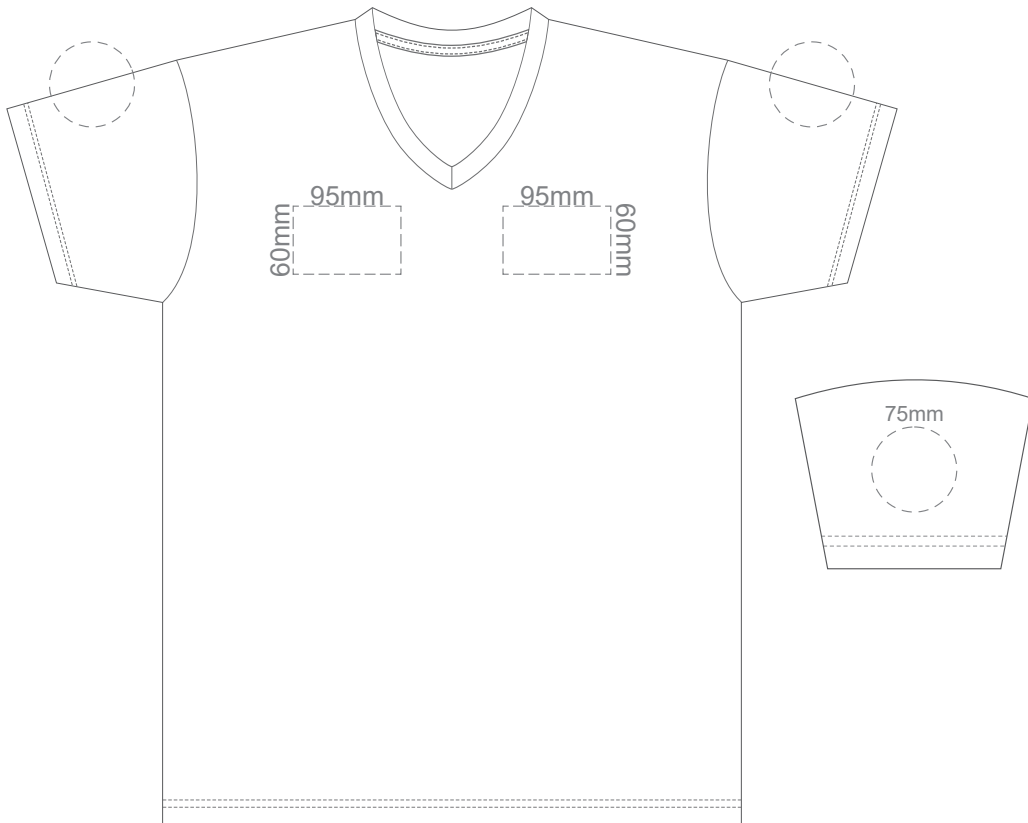

BACK ADULT MEDIUM

Print area 280x200mm can be rotated to best suit

15% of Actual Size
Colourflex Transfer

FRONT ADULT LARGE

Print area 280x200mm can be rotated to best suit

BACK ADULT LARGE

Print area 280x200mm can be rotated to best suit

15% of Actual Size
Colourflex Transfer

FRONT ADULT XL

Print area 280x200mm can be rotated to best suit

BACK ADULT XL

Print area 280x200mm can be rotated to best suit

15% of Actual Size
Colourflex Transfer

FRONT ADULT XXL

Print area 280x200mm can be rotated to best suit

BACK ADULT XXL

Print area 280x200mm can be rotated to best suit

15% of Actual Size
Colourflex Transfer

FRONT ADULT 3XL

Print area 280x200mm can be rotated to best suit

BACK ADULT 3XL

Print area 280x200mm can be rotated to best suit

15% of Actual Size
Embroidery

FRONT ADULT SMALL

15% of Actual Size
Embroidery

FRONT ADULT MEDIUM

15% of Actual Size
Embroidery

FRONT ADULT LARGE