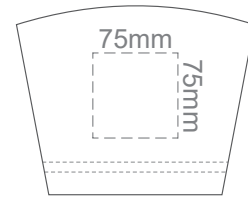

15% of Actual Size
Screen Print

15% of Actual Size
Screen Print

FRONT ADULT MEDIUM

BACK ADULT MEDIUM

15% of Actual Size
Screen Print

FRONT ADULT LARGE

BACK ADULT LARGE

15% of Actual Size
Screen Print

FRONT ADULT XL

BACK ADULT XL

15% of Actual Size
Screen Print

FRONT ADULT XXL

BACK ADULT XXL

15% of Actual Size
Screen Print

FRONT ADULT 3XL

BACK ADULT 3XL

15% of Actual Size
Colourflex Transfer

Print area 280x200mm can be rotated to best suit

Print area 280x200mm can be rotated to best suit

15% of Actual Size
Colourflex Transfer

FRONT ADULT MEDIUM

Print area 280x200mm can be rotated to best suit

Print area 280x200mm can be rotated to best suit

BACK ADULT XXL

Print area 280x200mm can be rotated to best suit

15% of Actual Size
Colourflex Transfer

FRONT ADULT 3XL

Print area 280x200mm can be rotated to best suit