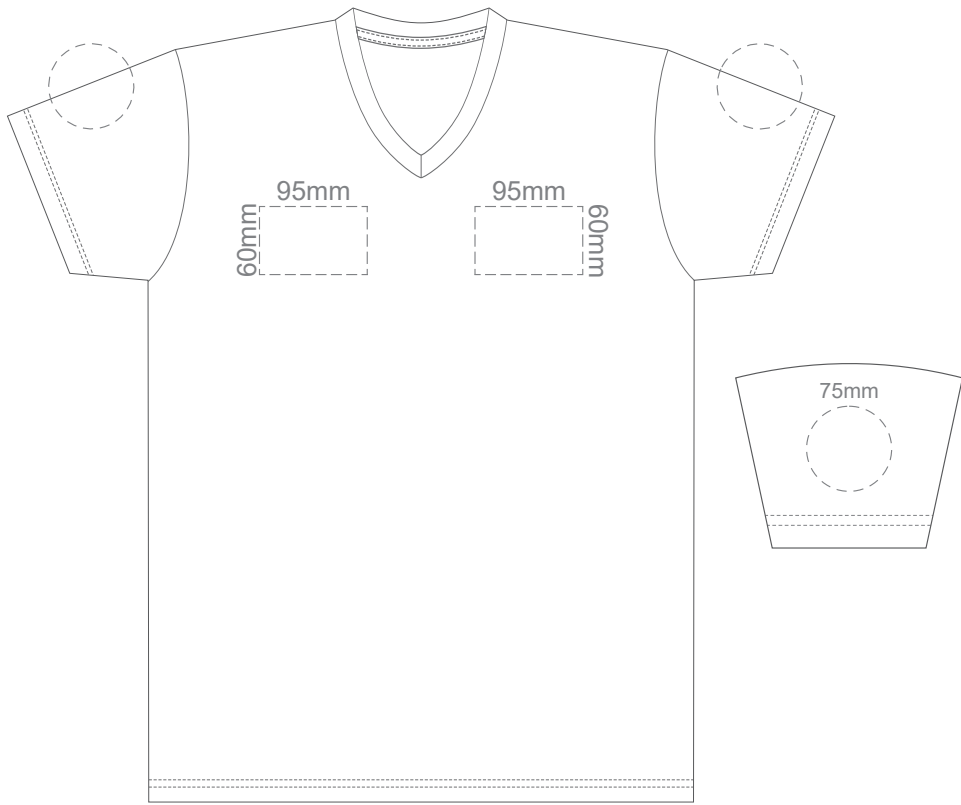

BACK ADULT MEDIUM

Print area 280x200mm can be rotated to best suit

15% of Actual Size
Colourflex Transfer

FRONT ADULT LARGE

Print area 280x200mm can be rotated to best suit

BACK ADULT LARGE

Print area 280x200mm can be rotated to best suit

15% of Actual Size
Colourflex Transfer

FRONT ADULT XL

Print area 280x200mm can be rotated to best suit

BACK ADULT XL

Print area 280x200mm can be rotated to best suit

15% of Actual Size
Colourflex Transfer

FRONT ADULT XXL

Print area 280x200mm can be rotated to best suit

BACK ADULT XXL

Print area 280x200mm can be rotated to best suit

15% of Actual Size
Colourflex Transfer

FRONT ADULT 3XL

Print area 280x200mm can be rotated to best suit

BACK ADULT 3XL

Print area 280x200mm can be rotated to best suit

15% of Actual Size
Embroidery

FRONT ADULT SMALL

15% of Actual Size
Embroidery

FRONT ADULT MEDIUM

15% of Actual Size
Embroidery

FRONT ADULT LARGE