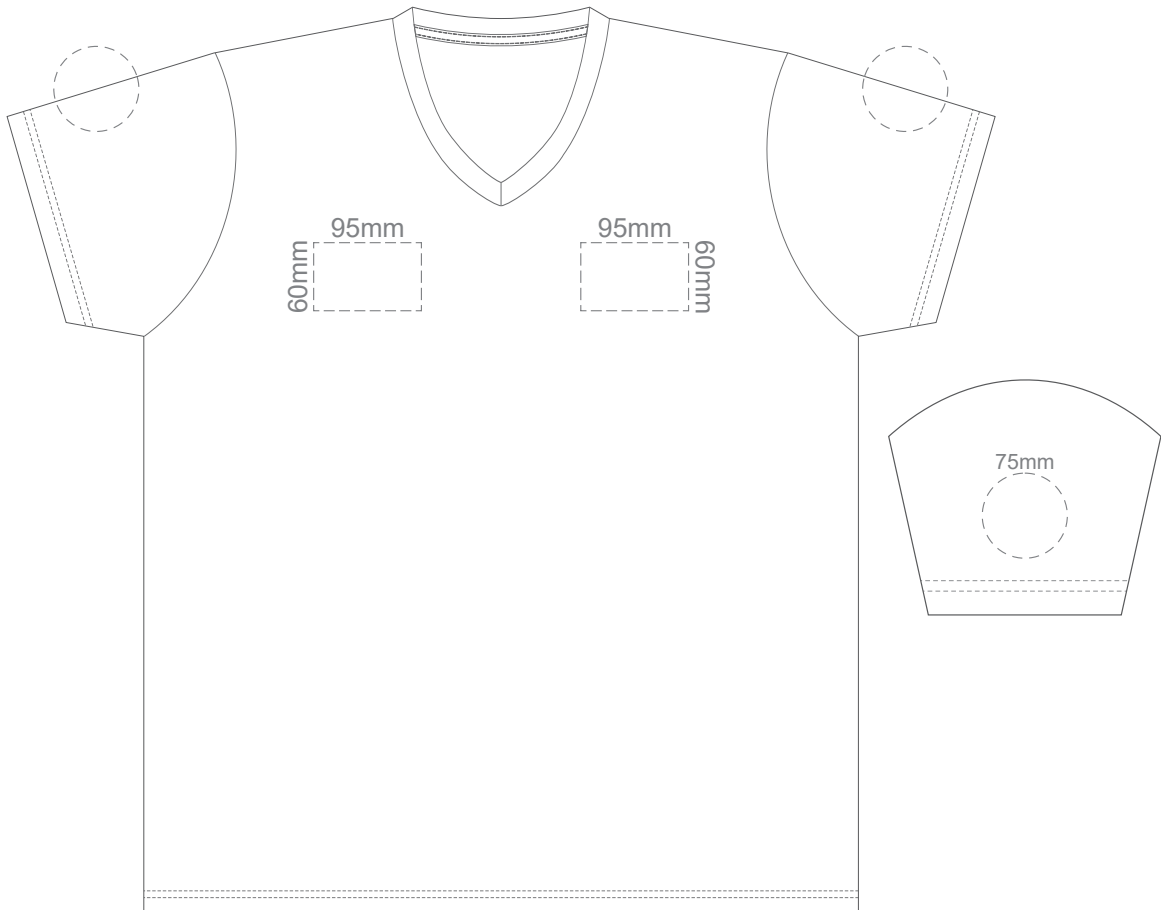

15% of Actual Size
Colourflex Transfer

FRONT ADULT XL

Print area 280x200mm can be rotated to best suit

BACK ADULT XL

Print area 280x200mm can be rotated to best suit

15% of Actual Size
Colourflex Transfer

FRONT ADULT XXL

Print area 280x200mm can be rotated to best suit

BACK ADULT XXL

Print area 280x200mm can be rotated to best suit

15% of Actual Size
Colourflex Transfer

FRONT ADULT 3XL

Print area 280x200mm can be rotated to best suit

BACK ADULT 3XL

Print area 280x200mm can be rotated to best suit

15% of Actual Size
Embroidery

FRONT ADULT SMALL

15% of Actual Size
Embroidery

FRONT ADULT MEDIUM

15% of Actual Size
Embroidery

FRONT ADULT LARGE

15% of Actual Size
Embroidery

FRONT ADULT XL

15% of Actual Size
Embroidery

FRONT ADULT XXL

15% of Actual Size
Embroidery

FRONT ADULT 3XL