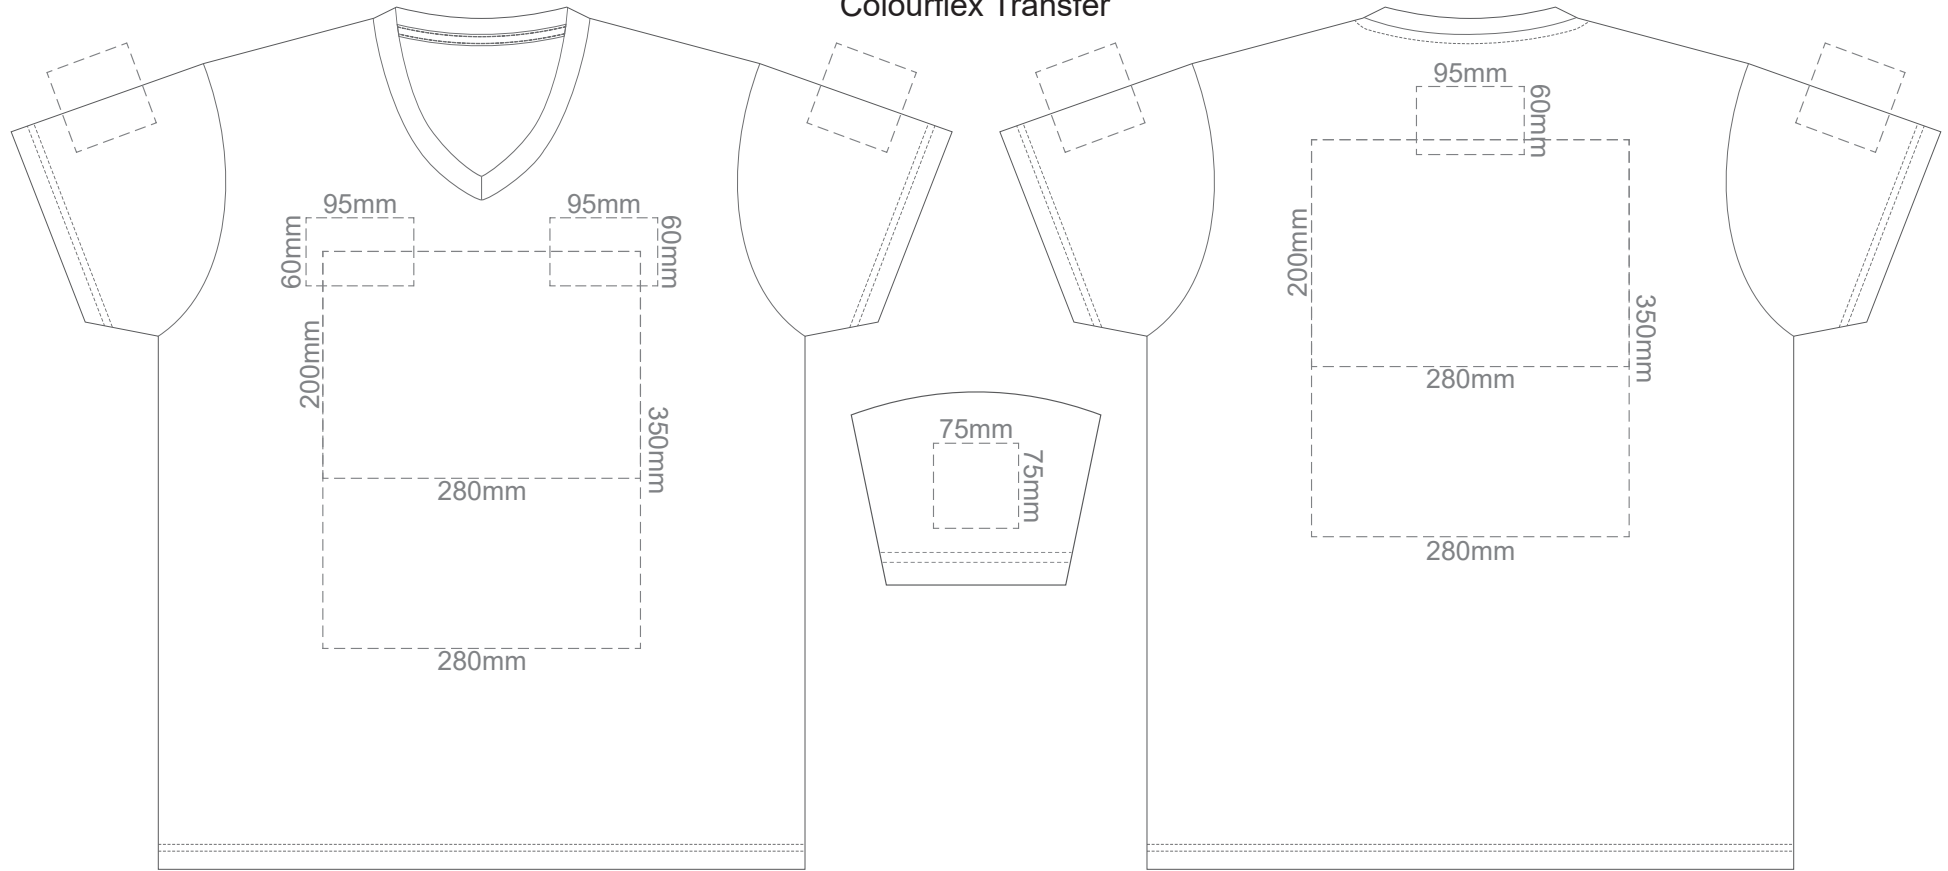

15% of Actual Size
Colourflex Transfer

Print area 280x200mm can be rotated to best suit

Print area 280x200mm can be rotated to best suit

15% of Actual Size
Colourflex Transfer

FRONT ADULT MEDIUM

Print area 280x200mm can be rotated to best suit

BACK ADULT MEDIUM

Print area 280x200mm can be rotated to best suit

15% of Actual Size
Colourflex Transfer

FRONT ADULT LARGE

Print area 280x200mm can be rotated to best suit

BACK ADULT LARGE

Print area 280x200mm can be rotated to best suit

15% of Actual Size
Colourflex Transfer

FRONT ADULT XL

Print area 280x200mm can be rotated to best suit

BACK ADULT XL

Print area 280x200mm can be rotated to best suit

15% of Actual Size
Colourflex Transfer

FRONT ADULT XXL

Print area 280x200mm can be rotated to best suit

BACK ADULT XXL

Print area 280x200mm can be rotated to best suit

15% of Actual Size
Colourflex Transfer

FRONT ADULT 3XL

Print area 280x200mm can be rotated to best suit