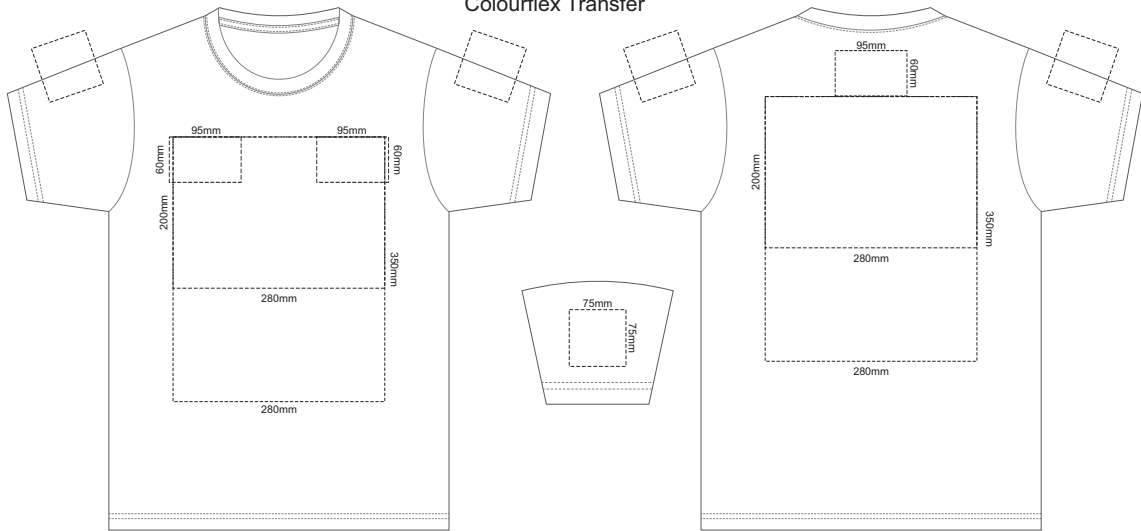

10% of Actual Size
Screen Print

FRONT ADULT EXTRA SMALL

BACK ADULT EXTRA SMALL

10% of Actual Size
Colourflex Transfer

FRONT ADULT EXTRA SMALL

BACK ADULT EXTRA SMALL

Print area 280x200mm can be rotated to best suit.

Print area 280x200mm can be rotated to best suit.

10% of Actual Size
Embroidery

FRONT ADULT EXTRA SMALL

10% of Actual Size
Screen Print

FRONT ADULT SMALL

BACK ADULT SMALL

10% of Actual Size
Colourflex Transfer

FRONT ADULT SMALL

BACK ADULT SMALL

Print area 280x200mm can be rotated to best suit.

Print area 280x200mm can be rotated to best suit.

10% of Actual Size
Embroidery

FRONT ADULT SMALL

10% of Actual Size
Screen Print

FRONT ADULT MEDIUM

BACK ADULT MEDIUM

10% of Actual Size
Colourflex Transfer

FRONT ADULT MEDIUM

BACK ADULT MEDIUM

Print area 280x200mm can be rotated to best suit.

Print area 280x200mm can be rotated to best suit.