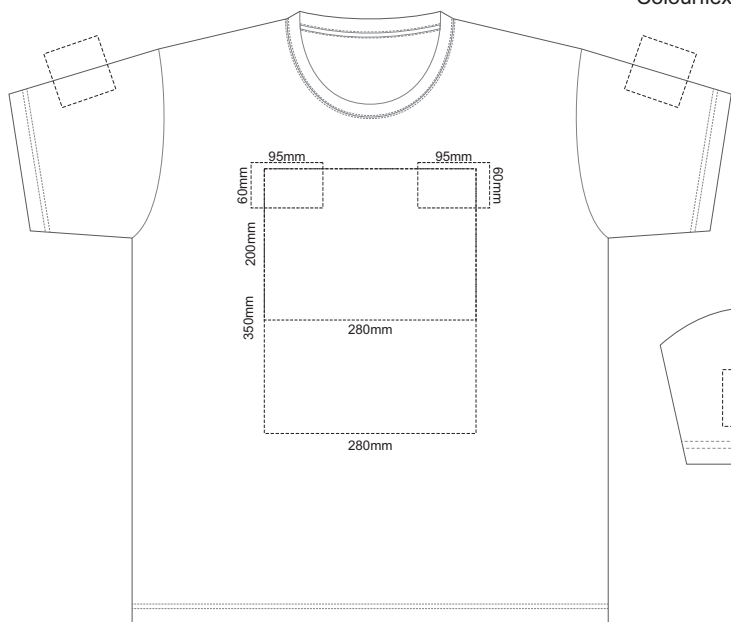

FRONT ADULT SMALL

BACK ADULT SMALL

Print area 280x200mm can be rotated to best suit.

Print area 280x200mm can be rotated to best suit.

10% of Actual Size
Embroidery

FRONT ADULT SMALL

10% of Actual Size
Screen Print

Print area 280x200mm can be rotated to best suit.

Print area 280x200mm can be rotated to best suit.

10% of Actual Size
Embroidery

FRONT ADULT LARGE

10% of Actual Size
Screen Print

FRONT ADULT XL

BACK ADULT XL

10% of Actual Size
Screen Print

FRONT ADULT XXL

BACK ADULT XXL

10% of Actual Size
Colourflex Transfer

FRONT ADULT XXL

BACK ADULT XXL

Print area 280x200mm can be rotated to best suit.

Print area 280x200mm can be rotated to best suit.

10% of Actual Size
Embroidery

FRONT ADULT XXL

10% of Actual Size
Screen Print

FRONT ADULT 3XL

BACK ADULT 3XL

10% of Actual Size
Colourflex Transfer

FRONT ADULT 3XL

Print area 280x200mm can be rotated to best suit.