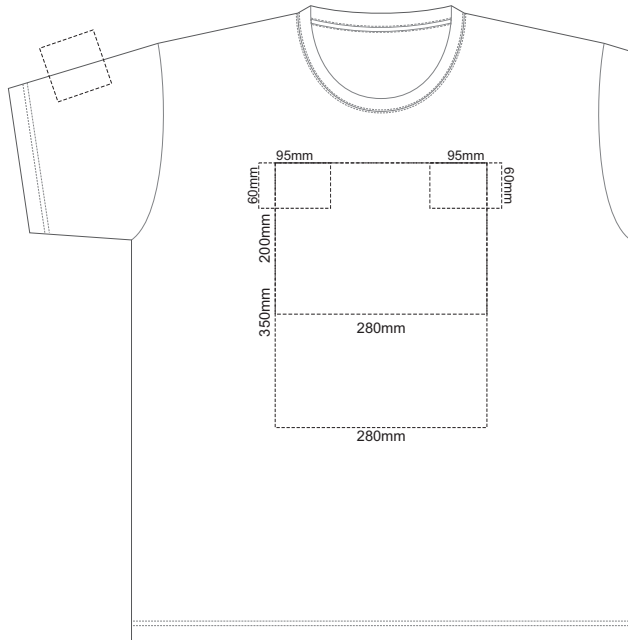

FRONT ADULT SMALL

BACK ADULT SMALL

Print area 280x200mm can be rotated to best suit.

Print area 280x200mm can be rotated to best suit.

10% of Actual Size
Embroidery

FRONT ADULT SMALL

10% of Actual Size
Screen Print

Print area 280x200mm can be rotated to best suit.

Print area 280x200mm can be rotated to best suit.

10% of Actual Size
Embroidery

FRONT ADULT LARGE

10% of Actual Size
Screen Print

FRONT ADULT XL

BACK ADULT XL

10% of Actual Size
Embroidery

FRONT ADULT XXL

10% of Actual Size
Screen Print

FRONT ADULT 3XL

BACK ADULT 3XL

10% of Actual Size
Colourflex Transfer

FRONT ADULT 3XL

Print area 280x200mm can be rotated to best suit.

BACK ADULT 3XL

Print area 280x200mm can be rotated to best suit.

10% of Actual Size
Embroidery

FRONT ADULT 3XL

10% of Actual Size
Screen Print

FRONT ADULT 4XL

BACK ADULT 4XL

10% of Actual Size
Colourflex Tranfer