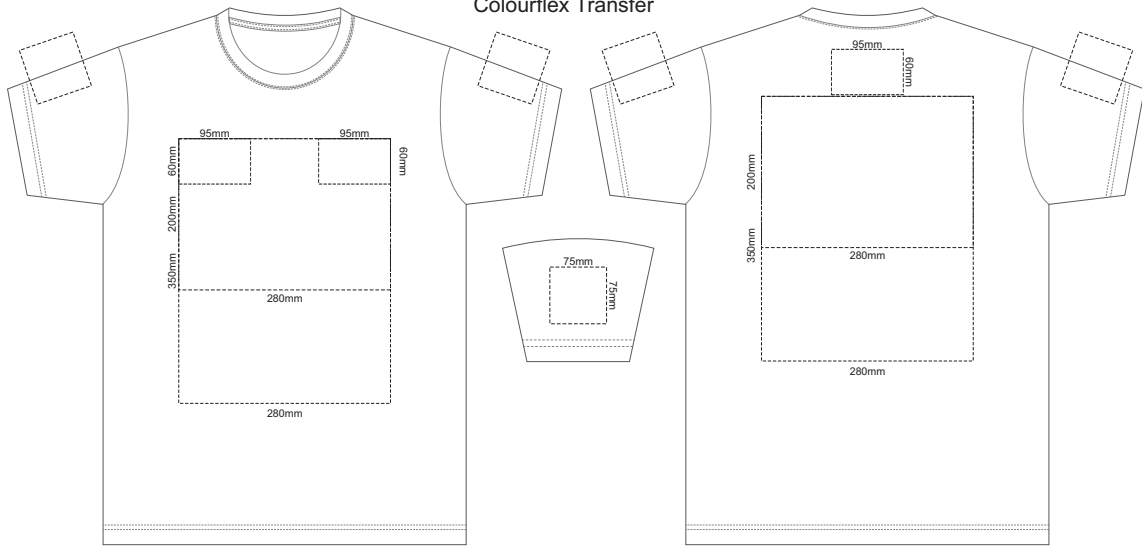

10% of Actual Size
Screen Print

FRONT ADULT EXTRA SMALL

BACK ADULT EXTRA SMALL

10% of Actual Size
Colourflex Transfer

FRONT ADULT EXTRA SMALL

BACK ADULT EXTRA SMALL

Print area 280x200mm can be rotated to best suit.

Print area 280x200mm can be rotated to best suit.

10% of Actual Size
Embroidery

FRONT ADULT EXTRA SMALL

10% of Actual Size
Screen Print

FRONT ADULT SMALL

BACK ADULT SMALL

10% of Actual Size
Colourflex Transfer

FRONT ADULT SMALL

BACK ADULT SMALL

Print area 280x200mm can be rotated to best suit.

Print area 280x200mm can be rotated to best suit.

10% of Actual Size
Embroidery

FRONT ADULT SMALL

10% of Actual Size
Screen Print

FRONT ADULT MEDIUM

BACK ADULT MEDIUM

10% of Actual Size
Colourflex Transfer

FRONT ADULT MEDIUM

BACK ADULT MEDIUM

Print area 280x200mm can be rotated to best suit.

Print area 280x200mm can be rotated to best suit.