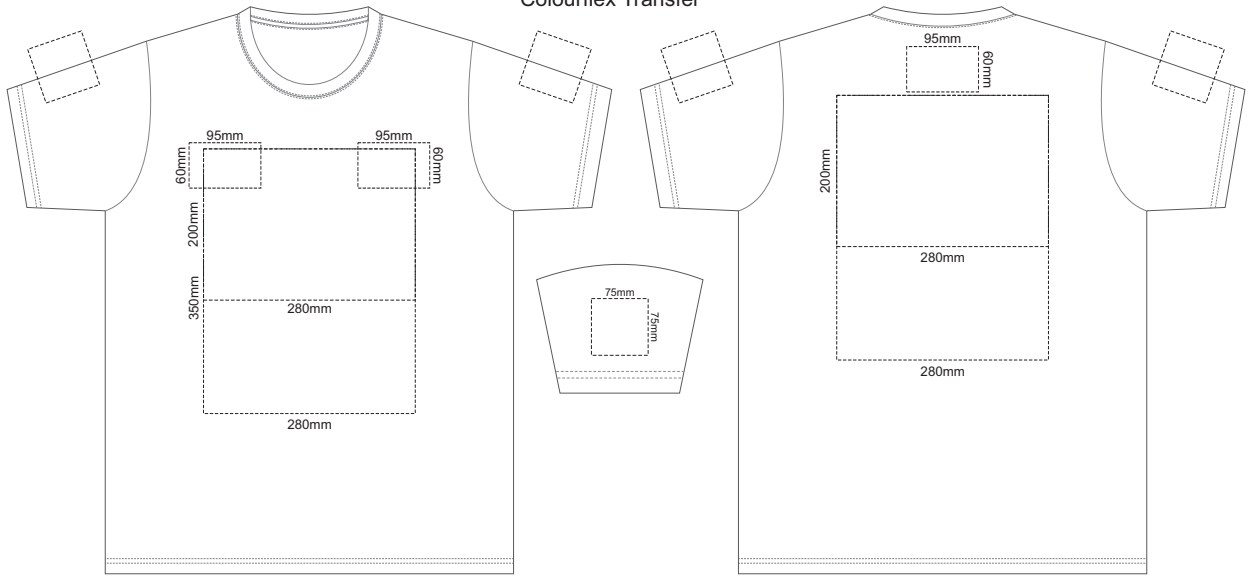

Print area 280x200mm can be rotated to best suit.

10% of Actual Size
Embroidery

FRONT ADULT EXTRA SMALL

10% of Actual Size
Screen Print

FRONT ADULT SMALL

BACK ADULT SMALL

10% of Actual Size
Colourflex Transfer

FRONT ADULT MEDIUM

BACK ADULT MEDIUM

10% of Actual Size
Colourflex Transfer

FRONT ADULT MEDIUM

BACK ADULT MEDIUM

Print area 280x200mm can be rotated to best suit.

Print area 280x200mm can be rotated to best suit.

10% of Actual Size
Embroidery

FRONT ADULT MEDIUM

10% of Actual Size
Screen Print

FRONT ADULT LARGE

BACK ADULT LARGE

10% of Actual Size
Colourflex Transfer

FRONT ADULT LARGE

BACK ADULT LARGE

Print area 280x200mm can be rotated to best suit.

Print area 280x200mm can be rotated to best suit.

10% of Actual Size
Embroidery

FRONT ADULT LARGE

10% of Actual Size
Screen Print

FRONT ADULT XL

BACK ADULT XL