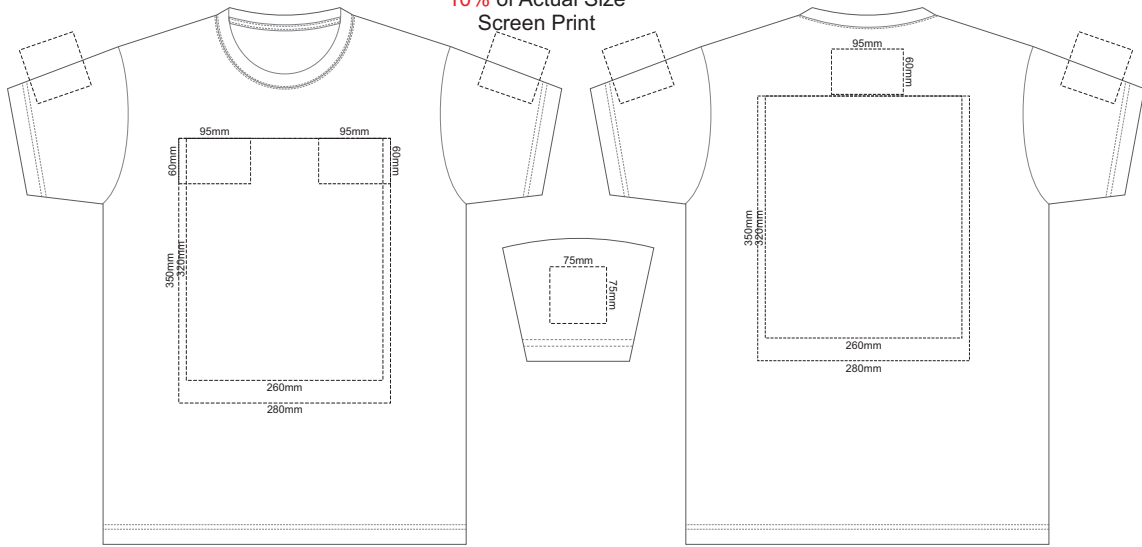

10% of Actual Size
Screen Print

FRONT ADULT EXTRA SMALL

BACK ADULT EXTRA SMALL

10% of Actual Size
Colourflex Transfer

FRONT ADULT EXTRA SMALL

BACK ADULT EXTRA SMALL

Print area 280x200mm can be rotated to best suit.

Print area 280x200mm can be rotated to best suit.

10% of Actual Size
Embroidery

FRONT ADULT EXTRA SMALL

10% of Actual Size
Screen Print

FRONT ADULT SMALL

BACK ADULT SMALL

10% of Actual Size
Colourflex Transfer

FRONT ADULT SMALL

BACK ADULT SMALL

Print area 280x200mm can be rotated to best suit.

Print area 280x200mm can be rotated to best suit.

10% of Actual Size
Embroidery

FRONT ADULT SMALL

10% of Actual Size
Screen Print

FRONT ADULT MEDIUM

BACK ADULT MEDIUM

10% of Actual Size
Colourflex Transfer

FRONT ADULT MEDIUM

BACK ADULT MEDIUM

Print area 280x200mm can be rotated to best suit.

Print area 280x200mm can be rotated to best suit.