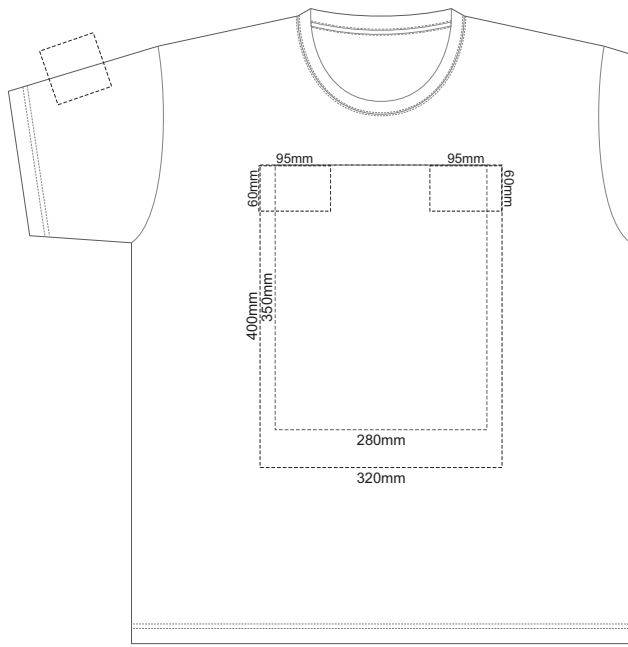

Print area 280x200mm can be rotated to best suit.

Print area 280x200mm can be rotated to best suit.

10% of Actual Size
Embroidery

FRONT ADULT LARGE

10% of Actual Size
Screen Print

FRONT ADULT XL

BACK ADULT XL

10% of Actual Size
Embroidery

FRONT ADULT XXL

10% of Actual Size
Screen Print

FRONT ADULT 3XL

BACK ADULT 3XL

10% of Actual Size
Colourflex Transfer

FRONT ADULT 3XL

Print area 280x200mm can be rotated to best suit.

BACK ADULT 3XL

Print area 280x200mm can be rotated to best suit.

10% of Actual Size
Embroidery

FRONT ADULT 3XL

10% of Actual Size
Screen Print

FRONT ADULT 4XL

BACK ADULT 4XL

10% of Actual Size
Colourflex Tranfer

FRONT ADULT 4XL

Print area 280x200mm can be rotated to best suit.

BACK ADULT 4XL

Print area 280x200mm can be rotated to best suit.

10% of Actual Size
Embroidery

FRONT ADULT 4XL