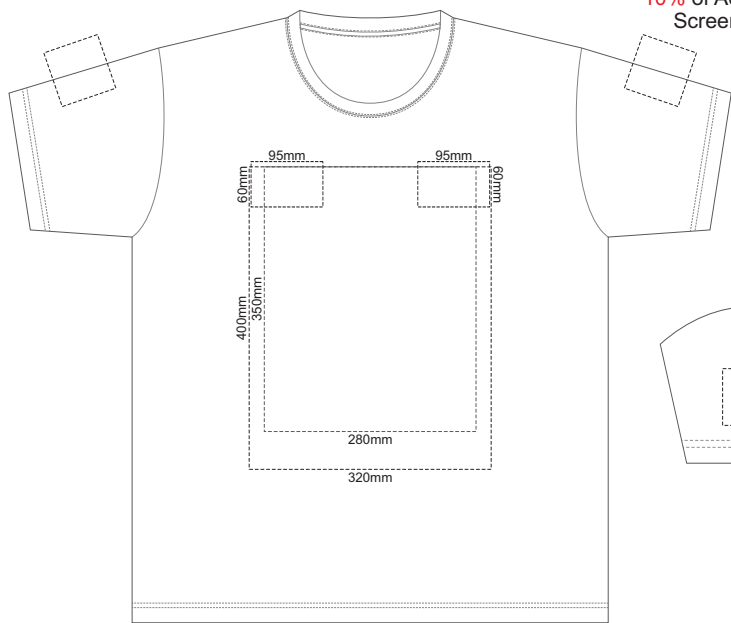

Print area 280x200mm can be rotated to best suit.

Print area 280x200mm can be rotated to best suit.

10% of Actual Size
Embroidery

FRONT ADULT LARGE

10% of Actual Size
Screen Print

FRONT ADULT XL

BACK ADULT XL

10% of Actual Size
Colourflex Transfer

FRONT ADULT XL

BACK ADULT XL

Print area 280x200mm can be rotated to best suit.

Print area 280x200mm can be rotated to best suit.

10% of Actual Size
Embroidery

FRONT ADULT XL

10% of Actual Size
Screen Print

FRONT ADULT XXL

BACK ADULT XXL

10% of Actual Size
Colourflex Transfer

FRONT ADULT XXL

BACK ADULT XXL

Print area 280x200mm can be rotated to best suit.

Print area 280x200mm can be rotated to best suit.

10% of Actual Size
Embroidery

FRONT ADULT XXL

10% of Actual Size
Screen Print

FRONT ADULT 3XL

BACK ADULT 3XL

10% of Actual Size
Colourflex Transfer

FRONT ADULT 3XL

Print area 280x200mm can be rotated to best suit.