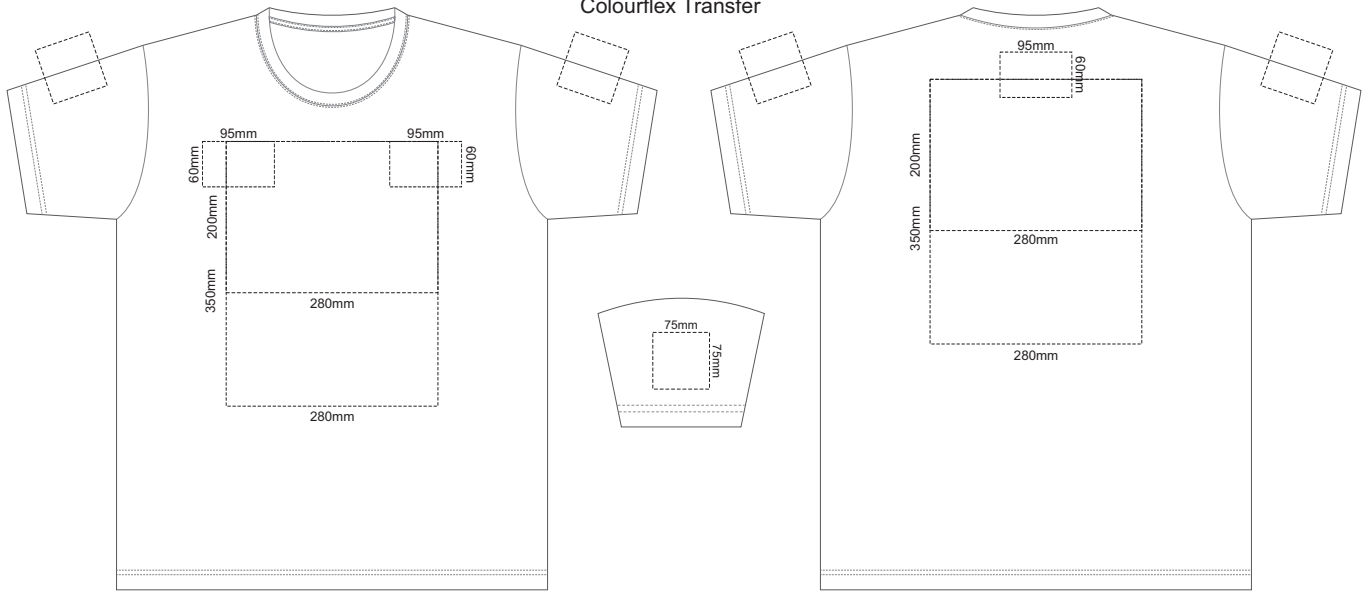

Print area 280x200mm can be rotated to best suit.

10% of Actual Size
Embroidery

FRONT ADULT EXTRA SMALL

10% of Actual Size
Screen Print

FRONT ADULT SMALL

BACK ADULT SMALL

10% of Actual Size
Colourflex Transfer

10% of Actual Size
Embroidery

FRONT ADULT MEDIUM

10% of Actual Size
Screen Print

FRONT ADULT LARGE

BACK ADULT LARGE

10% of Actual Size
Colourflex Transfer

FRONT ADULT LARGE

BACK ADULT LARGE

Print area 280x200mm can be rotated to best suit.

Print area 280x200mm can be rotated to best suit.

10% of Actual Size
Embroidery

FRONT ADULT LARGE

10% of Actual Size
Screen Print

FRONT ADULT XL

BACK ADULT XL

10% of Actual Size
Colourflex Transfer

FRONT ADULT XL

BACK ADULT XL

Print area 280x200mm can be rotated to best suit.

Print area 280x200mm can be rotated to best suit.

10% of Actual Size
Embroidery

FRONT ADULT XL