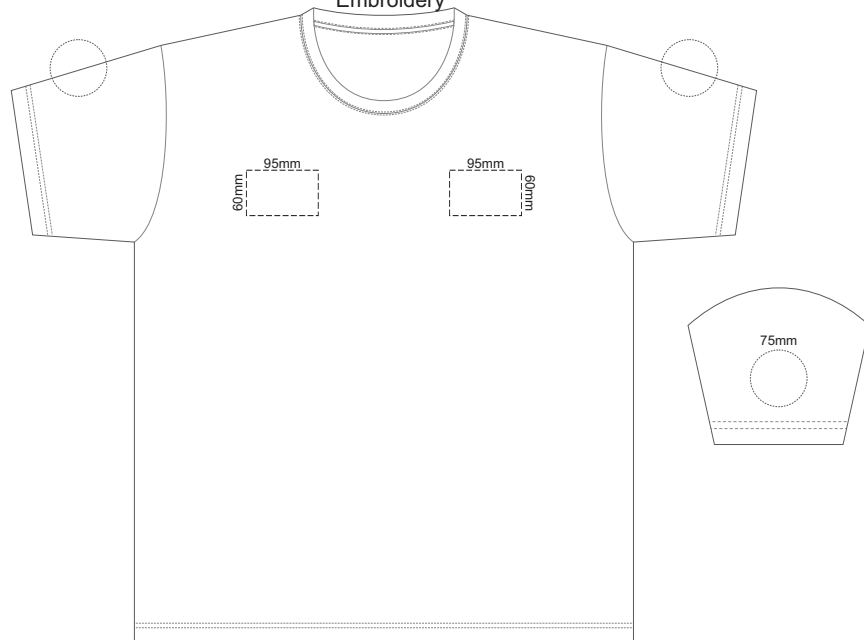

Print area 280x200mm can be rotated to best suit.

10% of Actual Size
Embroidery

FRONT ADULT EXTRA SMALL

10% of Actual Size
Screen Print

FRONT ADULT SMALL

BACK ADULT SMALL

10% of Actual Size
Colourflex Transfer

FRONT ADULT SMALL

BACK ADULT SMALL

Print area 280x200mm can be rotated to best suit.

Print area 280x200mm can be rotated to best suit.

10% of Actual Size
Embroidery

FRONT ADULT SMALL

10% of Actual Size
Screen Print

Print area 280x200mm can be rotated to best suit.

Print area 280x200mm can be rotated to best suit.

10% of Actual Size
Embroidery

FRONT ADULT LARGE

10% of Actual Size
Screen Print

FRONT ADULT XL

BACK ADULT XL

FRONT ADULT 4XL

Print area 280x200mm can be rotated to best suit.

BACK ADULT 4XL

Print area 280x200mm can be rotated to best suit.

10% of Actual Size
Embroidery

FRONT ADULT 4XL