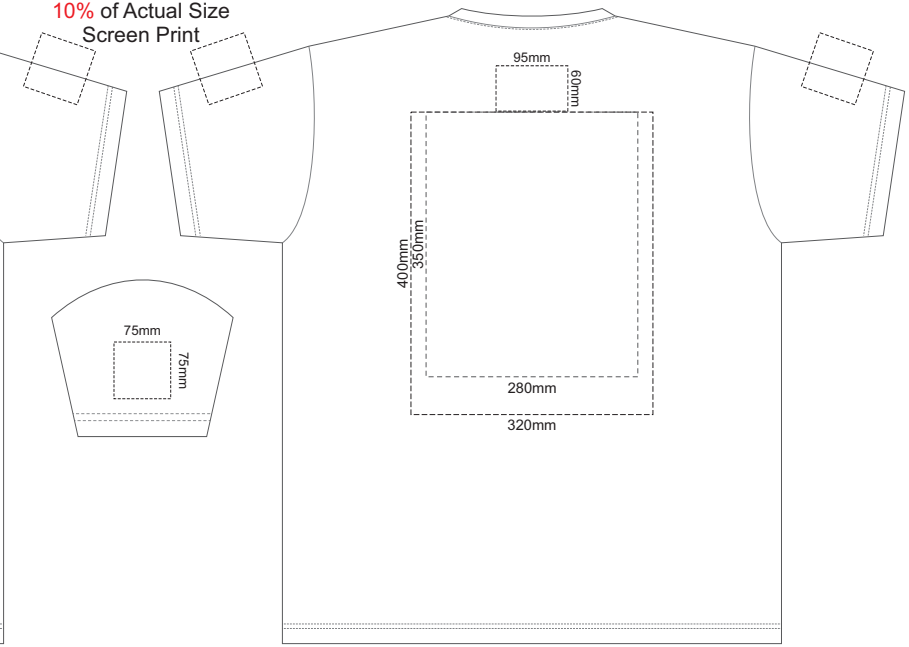

Print area 280x200mm can be rotated to best suit.

Print area 280x200mm can be rotated to best suit.

10% of Actual Size
Embroidery

FRONT ADULT LARGE

10% of Actual Size
Screen Print

FRONT ADULT XL

BACK ADULT XL

10% of Actual Size
Embroidery

FRONT ADULT XXL

10% of Actual Size
Screen Print

FRONT ADULT 3XL

BACK ADULT 3XL

10% of Actual Size
Colourflex Transfer

FRONT ADULT 3XL

Print area 280x200mm can be rotated to best suit.

BACK ADULT 3XL

Print area 280x200mm can be rotated to best suit.

10% of Actual Size
Embroidery

FRONT ADULT 3XL

10% of Actual Size
Screen Print

FRONT ADULT 4XL

BACK ADULT 4XL

10% of Actual Size
Colourflex Tranfer

FRONT ADULT 4XL

Print area 280x200mm can be rotated to best suit.

BACK ADULT 4XL

Print area 280x200mm can be rotated to best suit.

10% of Actual Size
Embroidery

FRONT ADULT 4XL