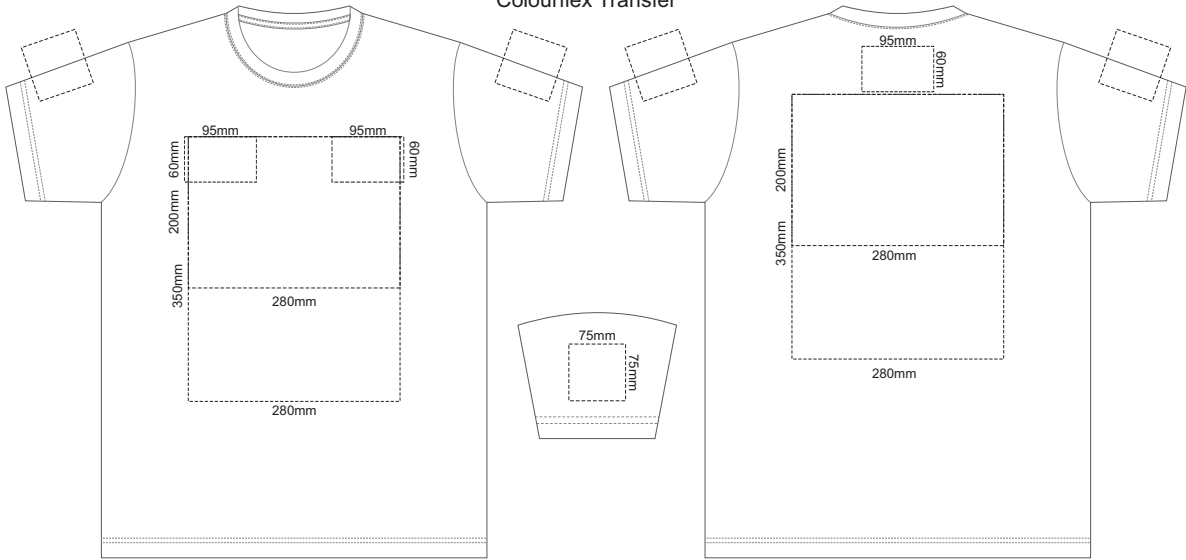

10% of Actual Size
Screen Print

FRONT ADULT EXTRA SMALL

BACK ADULT EXTRA SMALL

10% of Actual Size
Colourflex Transfer

FRONT ADULT EXTRA SMALL

BACK ADULT EXTRA SMALL

Print area 280x200mm can be rotated to best suit.

Print area 280x200mm can be rotated to best suit.

10% of Actual Size
Embroidery

FRONT ADULT EXTRA SMALL

10% of Actual Size
Screen Print

FRONT ADULT SMALL

BACK ADULT SMALL

10% of Actual Size
Colourflex Transfer

FRONT ADULT SMALL

BACK ADULT SMALL

Print area 280x200mm can be rotated to best suit.

Print area 280x200mm can be rotated to best suit.

10% of Actual Size
Embroidery

FRONT ADULT SMALL

10% of Actual Size
Screen Print

FRONT ADULT MEDIUM

BACK ADULT MEDIUM

10% of Actual Size
Colourflex Transfer

FRONT ADULT MEDIUM

BACK ADULT MEDIUM

Print area 280x200mm can be rotated to best suit.

Print area 280x200mm can be rotated to best suit.