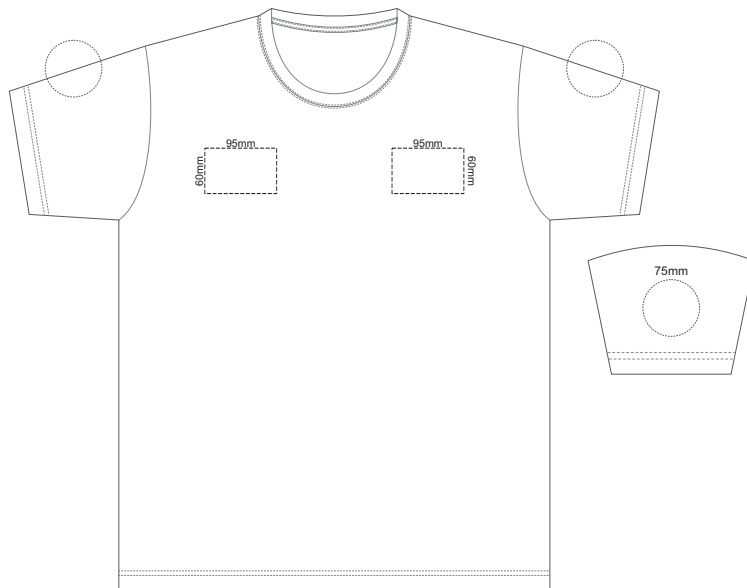

FRONT ADULT SMALL

BACK ADULT SMALL

Print area 280x200mm can be rotated to best suit.

Print area 280x200mm can be rotated to best suit.

10% of Actual Size
Embroidery

FRONT ADULT SMALL

10% of Actual Size
Screen Print

Print area 280x200mm can be rotated to best suit.

Print area 280x200mm can be rotated to best suit.

10% of Actual Size
Embroidery

FRONT ADULT LARGE

10% of Actual Size
Screen Print

FRONT ADULT XL

BACK ADULT XL

10% of Actual Size
Colourflex Transfer

FRONT ADULT XL

BACK ADULT XL

Print area 280x200mm can be rotated to best suit.

Print area 280x200mm can be rotated to best suit.

10% of Actual Size
Embroidery

FRONT ADULT XL

10% of Actual Size
Screen Print

FRONT ADULT XXL

BACK ADULT XXL

10% of Actual Size
Colourflex Transfer

FRONT ADULT XXL

BACK ADULT XXL

Print area 280x200mm can be rotated to best suit.

Print area 280x200mm can be rotated to best suit.