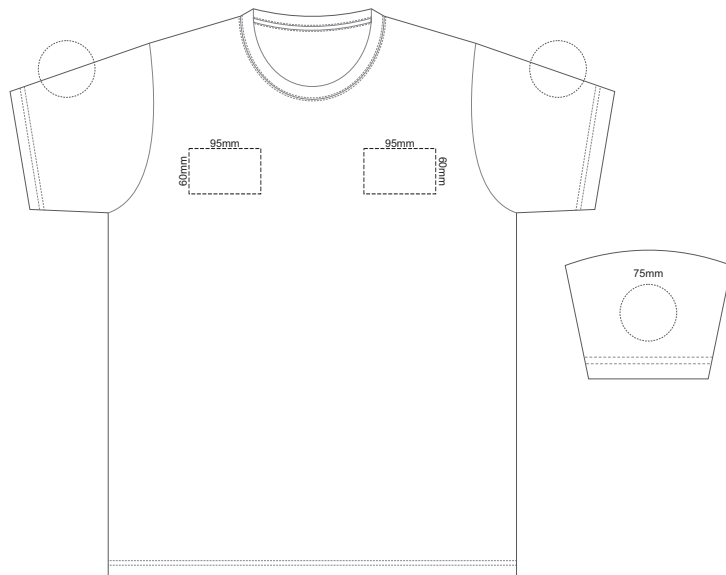

FRONT ADULT SMALL

BACK ADULT SMALL

Print area 280x200mm can be rotated to best suit.

Print area 280x200mm can be rotated to best suit.

10% of Actual Size
Embroidery

FRONT ADULT SMALL

10% of Actual Size
Screen Print

FRONT ADULT MEDIUM

BACK ADULT MEDIUM

10% of Actual Size
Colourflex Transfer

FRONT ADULT MEDIUM

BACK ADULT MEDIUM

Print area 280x200mm can be rotated to best suit.

Print area 280x200mm can be rotated to best suit.

10% of Actual Size
Embroidery

FRONT ADULT MEDIUM

10% of Actual Size
Screen Print

FRONT ADULT LARGE

BACK ADULT LARGE

10% of Actual Size
Colourflex Transfer

FRONT ADULT LARGE

BACK ADULT LARGE

Print area 280x200mm can be rotated to best suit.

Print area 280x200mm can be rotated to best suit.

10% of Actual Size
Embroidery

FRONT ADULT LARGE

10% of Actual Size
Screen Print

FRONT ADULT XL

BACK ADULT XL