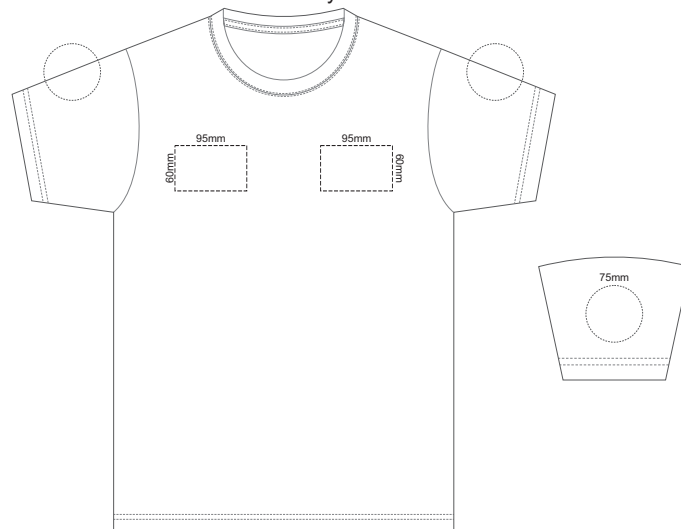

10% of Actual Size
Screen Print

FRONT ADULT EXTRA SMALL

BACK ADULT EXTRA SMALL

10% of Actual Size
Colourflex Transfer

FRONT ADULT EXTRA SMALL

BACK ADULT EXTRA SMALL

Print area 280x200mm can be rotated to best suit.

Print area 280x200mm can be rotated to best suit.

10% of Actual Size
Embroidery

FRONT ADULT EXTRA SMALL

10% of Actual Size
Screen Print

FRONT ADULT SMALL

BACK ADULT SMALL

10% of Actual Size
Colourflex Transfer

FRONT ADULT SMALL

BACK ADULT SMALL

Print area 280x200mm can be rotated to best suit.

Print area 280x200mm can be rotated to best suit.

10% of Actual Size
Embroidery

FRONT ADULT SMALL

10% of Actual Size
Screen Print

FRONT ADULT MEDIUM

BACK ADULT MEDIUM

10% of Actual Size
Colourflex Transfer

FRONT ADULT MEDIUM

BACK ADULT MEDIUM

Print area 280x200mm can be rotated to best suit.

Print area 280x200mm can be rotated to best suit.