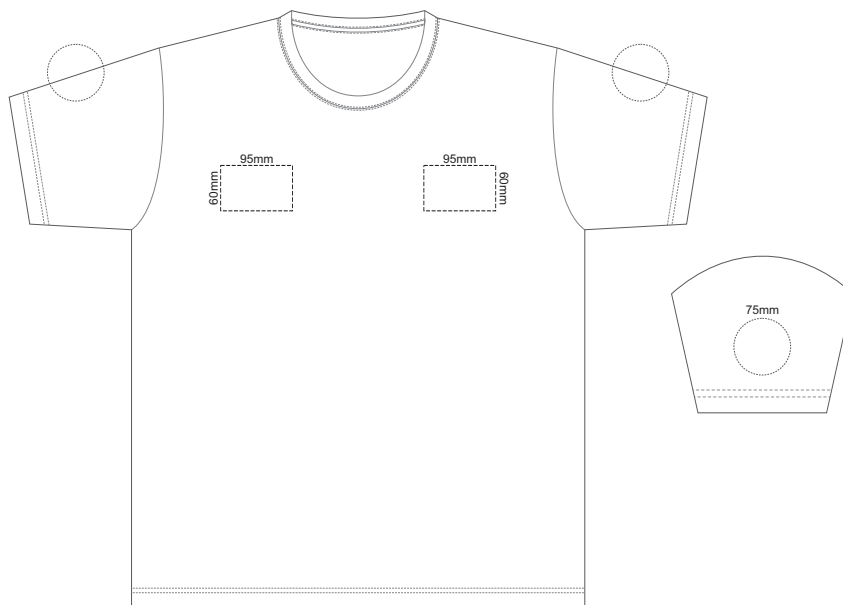

FRONT ADULT SMALL

BACK ADULT SMALL

Print area 280x200mm can be rotated to best suit.

Print area 280x200mm can be rotated to best suit.

10% of Actual Size
Embroidery

FRONT ADULT SMALL

10% of Actual Size
Screen Print

10% of Actual Size
Colourflex Transfer

FRONT ADULT XL

BACK ADULT XL

Print area 280x200mm can be rotated to best suit.

Print area 280x200mm can be rotated to best suit.

10% of Actual Size
Embroidery

FRONT ADULT XL

10% of Actual Size
Screen Print

FRONT ADULT XXL

BACK ADULT XXL

10% of Actual Size
Colourflex Transfer

FRONT ADULT XXL

BACK ADULT XXL

Print area 280x200mm can be rotated to best suit.

Print area 280x200mm can be rotated to best suit.

10% of Actual Size
Embroidery

FRONT ADULT XXL

10% of Actual Size
Screen Print

FRONT ADULT 3XL

BACK ADULT 3XL

10% of Actual Size
Colourflex Transfer

FRONT ADULT 3XL

Print area 280x200mm can be rotated to best suit.