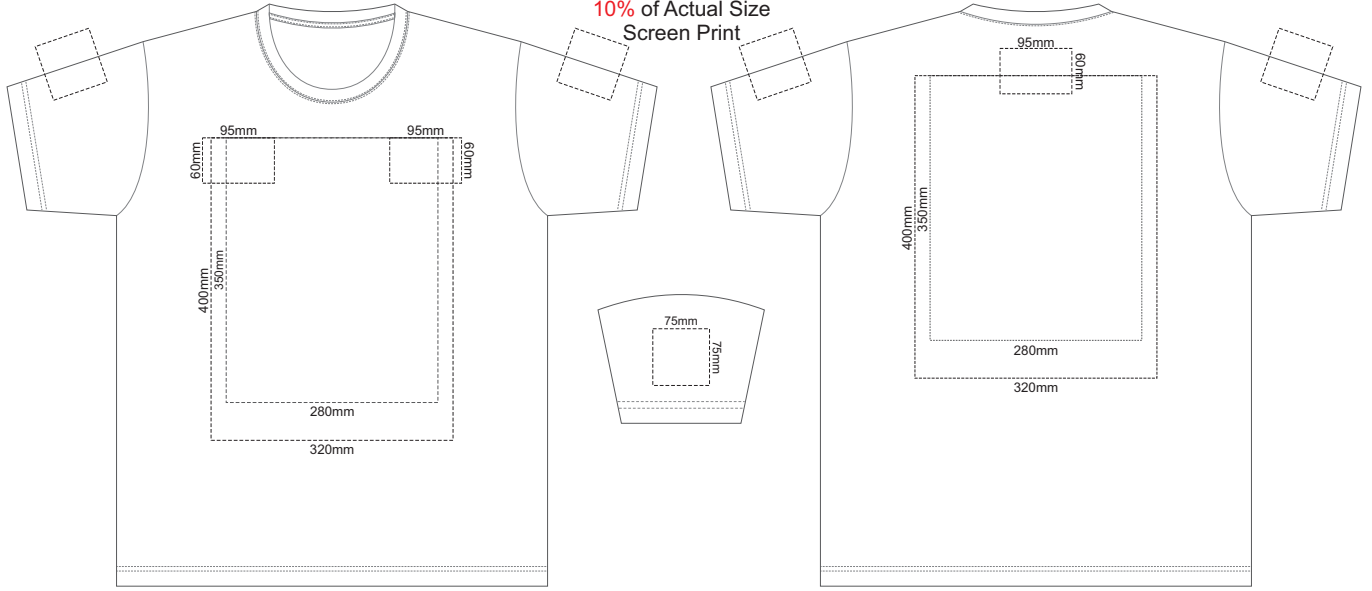

FRONT ADULT SMALL

BACK ADULT SMALL

Print area 280x200mm can be rotated to best suit.

Print area 280x200mm can be rotated to best suit.

10% of Actual Size
Embroidery

FRONT ADULT SMALL

10% of Actual Size
Screen Print

10% of Actual Size
Embroidery

FRONT ADULT MEDIUM

10% of Actual Size
Screen Print

FRONT ADULT LARGE

BACK ADULT LARGE

10% of Actual Size
Colourflex Transfer

FRONT ADULT LARGE

BACK ADULT LARGE

Print area 280x200mm can be rotated to best suit.

Print area 280x200mm can be rotated to best suit.

10% of Actual Size
Embroidery

FRONT ADULT LARGE

10% of Actual Size
Screen Print

FRONT ADULT XL

BACK ADULT XL

10% of Actual Size
Colourflex Transfer

FRONT ADULT XL

BACK ADULT XL

Print area 280x200mm can be rotated to best suit.

Print area 280x200mm can be rotated to best suit.

10% of Actual Size
Embroidery

FRONT ADULT XL