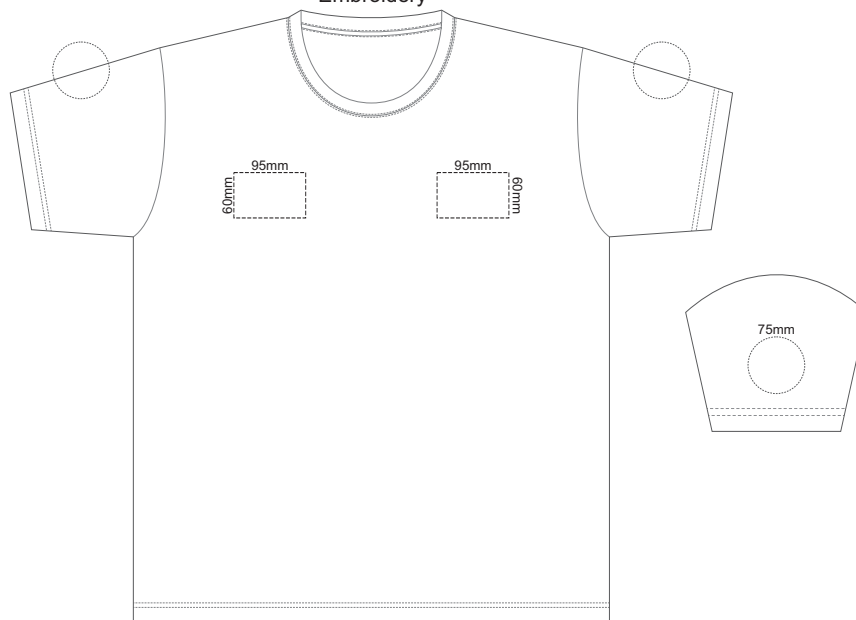

Print area 280x200mm can be rotated to best suit.

10% of Actual Size
Embroidery

FRONT ADULT 3XL