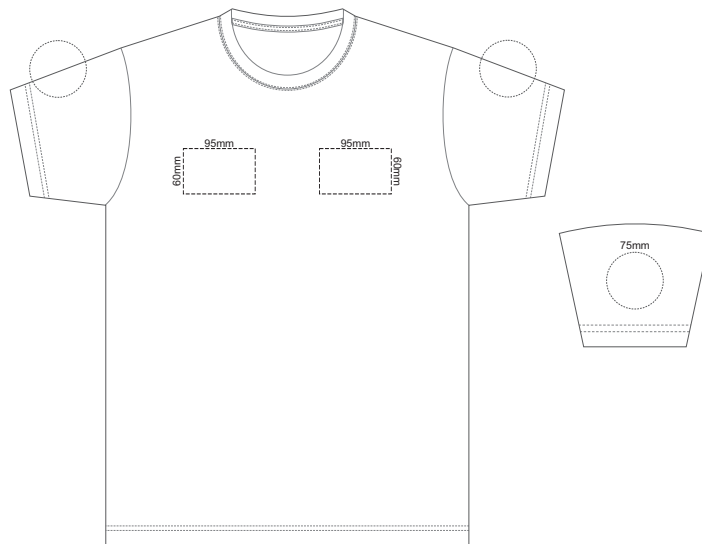

10% of Actual Size
Screen Print

FRONT ADULT EXTRA SMALL

BACK ADULT EXTRA SMALL

10% of Actual Size
Colourflex Transfer

FRONT ADULT EXTRA SMALL

BACK ADULT EXTRA SMALL

Print area 280x200mm can be rotated to best suit.

Print area 280x200mm can be rotated to best suit.

10% of Actual Size
Embroidery

FRONT ADULT EXTRA SMALL

10% of Actual Size
Screen Print

FRONT ADULT SMALL

BACK ADULT SMALL

10% of Actual Size
Colourflex Transfer

FRONT ADULT SMALL

BACK ADULT SMALL

Print area 280x200mm can be rotated to best suit.

Print area 280x200mm can be rotated to best suit.

10% of Actual Size
Embroidery

FRONT ADULT SMALL

10% of Actual Size
Screen Print

FRONT ADULT MEDIUM

BACK ADULT MEDIUM

10% of Actual Size
Colourflex Transfer

FRONT ADULT MEDIUM

BACK ADULT MEDIUM

Print area 280x200mm can be rotated to best suit.

Print area 280x200mm can be rotated to best suit.