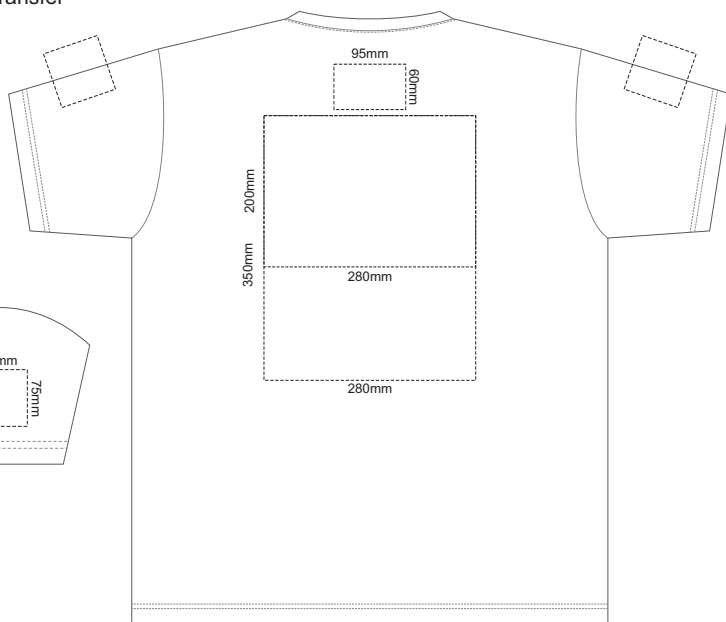

FRONT ADULT SMALL

BACK ADULT SMALL

Print area 280x200mm can be rotated to best suit.

Print area 280x200mm can be rotated to best suit.

10% of Actual Size
Embroidery

FRONT ADULT SMALL

10% of Actual Size
Screen Print

Print area 280x200mm can be rotated to best suit.

Print area 280x200mm can be rotated to best suit.

10% of Actual Size
Embroidery

FRONT ADULT LARGE

10% of Actual Size
Screen Print

FRONT ADULT XL

BACK ADULT XL

10% of Actual Size
Screen Print

FRONT ADULT XXL

BACK ADULT XXL

10% of Actual Size
Colourflex Transfer

FRONT ADULT XXL

BACK ADULT XXL

Print area 280x200mm can be rotated to best suit.

Print area 280x200mm can be rotated to best suit.

10% of Actual Size
Embroidery

FRONT ADULT XXL

10% of Actual Size
Screen Print

FRONT ADULT 3XL

BACK ADULT 3XL

10% of Actual Size
Colourflex Transfer

FRONT ADULT 3XL

Print area 280x200mm can be rotated to best suit.