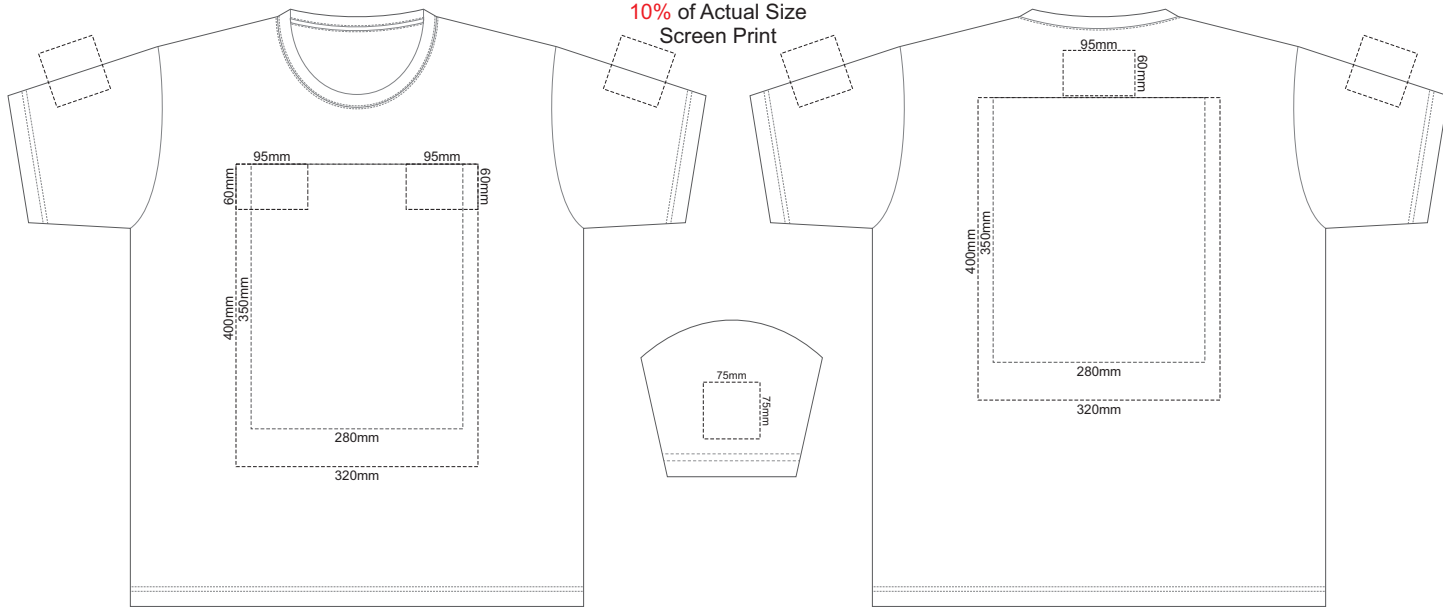

FRONT ADULT SMALL

BACK ADULT SMALL

Print area 280x200mm can be rotated to best suit.

Print area 280x200mm can be rotated to best suit.

10% of Actual Size
Embroidery

FRONT ADULT SMALL

10% of Actual Size
Screen Print

Print area 280x200mm can be rotated to best suit.

Print area 280x200mm can be rotated to best suit.

10% of Actual Size
Embroidery

FRONT ADULT LARGE

10% of Actual Size
Screen Print

FRONT ADULT XL

BACK ADULT XL

10% of Actual Size
Colourflex Transfer

FRONT ADULT XL

BACK ADULT XL

Print area 280x200mm can be rotated to best suit.

Print area 280x200mm can be rotated to best suit.

10% of Actual Size
Embroidery

FRONT ADULT XL

10% of Actual Size
Screen Print

FRONT ADULT XXL

BACK ADULT XXL

10% of Actual Size
Colourflex Transfer

FRONT ADULT XXL

BACK ADULT XXL

Print area 280x200mm can be rotated to best suit.

Print area 280x200mm can be rotated to best suit.