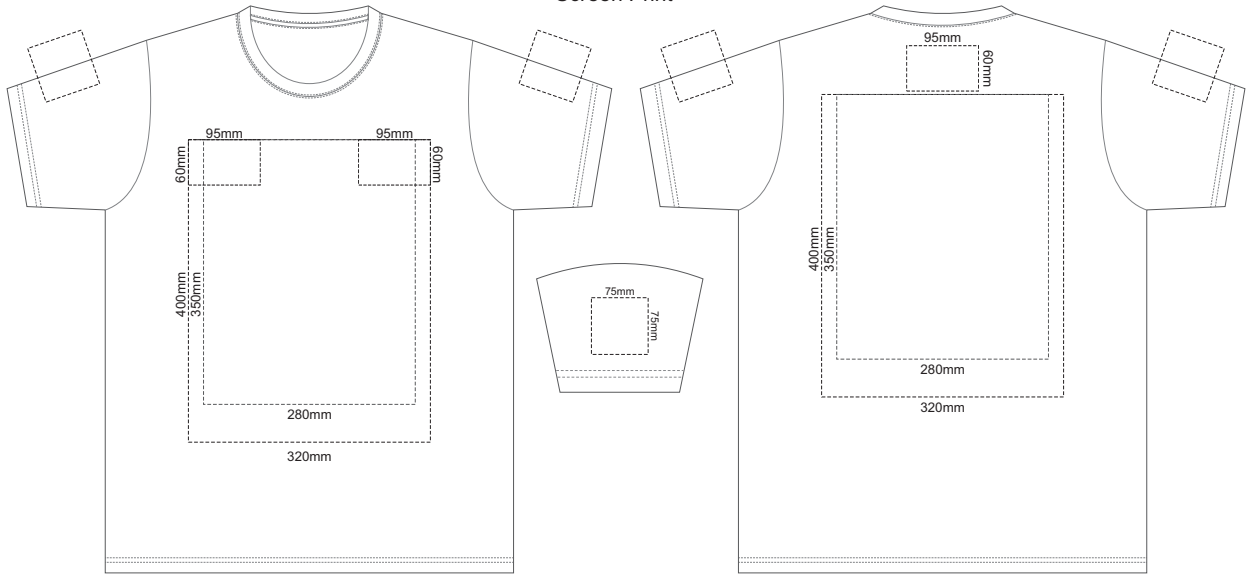

Print area 280x200mm can be rotated to best suit.

10% of Actual Size
Embroidery

FRONT ADULT EXTRA SMALL

10% of Actual Size
Screen Print

FRONT ADULT SMALL

BACK ADULT SMALL

10% of Actual Size
Colourflex Transfer

FRONT ADULT SMALL

BACK ADULT SMALL

Print area 280x200mm can be rotated to best suit.

Print area 280x200mm can be rotated to best suit.

10% of Actual Size
Embroidery

FRONT ADULT SMALL

10% of Actual Size
Screen Print

FRONT ADULT MEDIUM

BACK ADULT MEDIUM

10% of Actual Size
Colourflex Transfer

FRONT ADULT MEDIUM

BACK ADULT MEDIUM

Print area 280x200mm can be rotated to best suit.

Print area 280x200mm can be rotated to best suit.

10% of Actual Size
Embroidery

FRONT ADULT MEDIUM

10% of Actual Size
Screen Print

FRONT ADULT LARGE

BACK ADULT LARGE

10% of Actual Size
Colourflex Transfer

FRONT ADULT LARGE

BACK ADULT LARGE