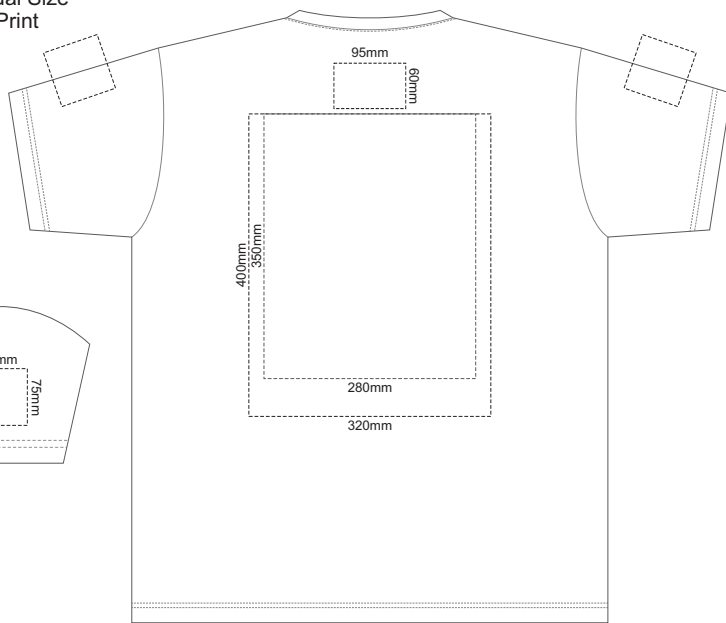

Print area 280x200mm can be rotated to best suit.

10% of Actual Size
Embroidery

FRONT ADULT EXTRA SMALL

10% of Actual Size
Screen Print

FRONT ADULT SMALL

BACK ADULT SMALL

10% of Actual Size
Colourflex Transfer

Print area 280x200mm can be rotated to best suit.

Print area 280x200mm can be rotated to best suit.

10% of Actual Size
Embroidery

FRONT ADULT LARGE

10% of Actual Size
Screen Print

FRONT ADULT XL

BACK ADULT XL

10% of Actual Size
Screen Print

FRONT ADULT XXL

BACK ADULT XXL

10% of Actual Size
Colourflex Transfer

FRONT ADULT XXL

BACK ADULT XXL

Print area 280x200mm can be rotated to best suit.

Print area 280x200mm can be rotated to best suit.

10% of Actual Size
Embroidery

FRONT ADULT XXL

10% of Actual Size
Screen Print

FRONT ADULT 3XL

BACK ADULT 3XL

10% of Actual Size
Colourflex Transfer

FRONT ADULT 3XL

Print area 280x200mm can be rotated to best suit.