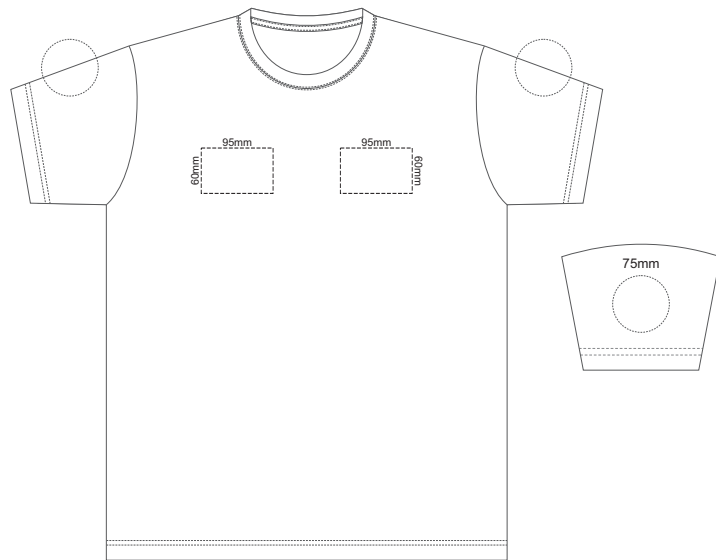

Print area 280x200mm can be rotated to best suit.

10% of Actual Size
Embroidery

FRONT ADULT EXTRA SMALL

10% of Actual Size
Screen Print

FRONT ADULT SMALL

BACK ADULT SMALL

10% of Actual Size
Colourflex Transfer

FRONT ADULT SMALL

BACK ADULT SMALL

Print area 280x200mm can be rotated to best suit.

Print area 280x200mm can be rotated to best suit.

10% of Actual Size
Embroidery

FRONT ADULT SMALL

10% of Actual Size
Screen Print

FRONT ADULT MEDIUM

BACK ADULT MEDIUM

10% of Actual Size
Colourflex Transfer

FRONT ADULT MEDIUM

BACK ADULT MEDIUM

Print area 280x200mm can be rotated to best suit.

Print area 280x200mm can be rotated to best suit.

10% of Actual Size
Embroidery

FRONT ADULT MEDIUM

10% of Actual Size
Screen Print

FRONT ADULT LARGE

BACK ADULT LARGE

10% of Actual Size
Colourflex Transfer

FRONT ADULT LARGE

BACK ADULT LARGE