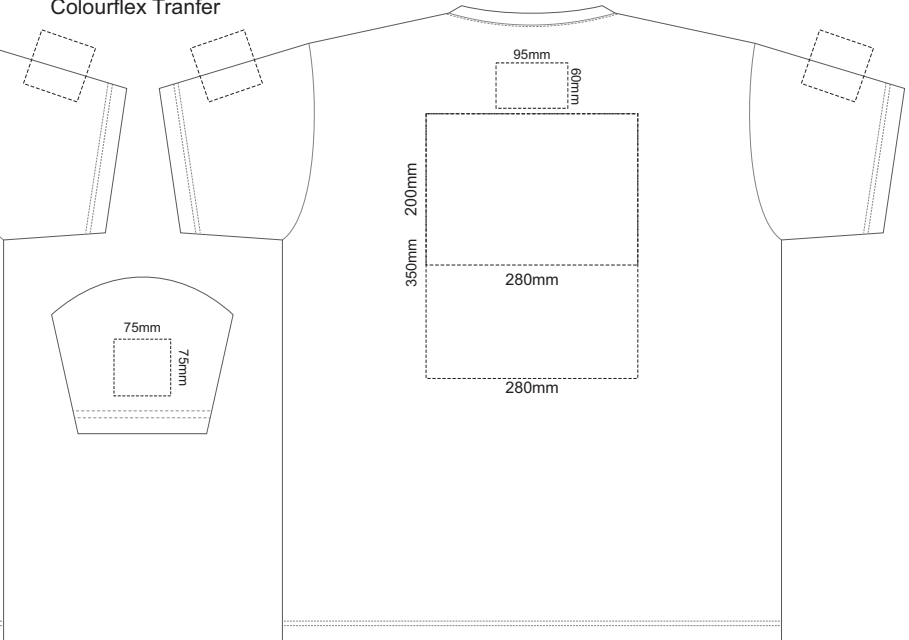

Print area 280x200mm can be rotated to best suit.

Print area 280x200mm can be rotated to best suit.

10% of Actual Size
Embroidery

FRONT ADULT LARGE

10% of Actual Size
Screen Print

FRONT ADULT XL

BACK ADULT XL

10% of Actual Size
Embroidery

FRONT ADULT XXL

10% of Actual Size
Screen Print

FRONT ADULT 3XL

BACK ADULT 3XL

10% of Actual Size
Colourflex Transfer

FRONT ADULT 3XL

Print area 280x200mm can be rotated to best suit.

BACK ADULT 3XL

Print area 280x200mm can be rotated to best suit.

10% of Actual Size
Embroidery

FRONT ADULT 3XL

10% of Actual Size
Screen Print

FRONT ADULT 4XL

BACK ADULT 4XL

10% of Actual Size
Colourflex Tranfer

FRONT ADULT 4XL

Print area 280x200mm can be rotated to best suit.

BACK ADULT 4XL

Print area 280x200mm can be rotated to best suit.

10% of Actual Size
Embroidery

FRONT ADULT 4XL