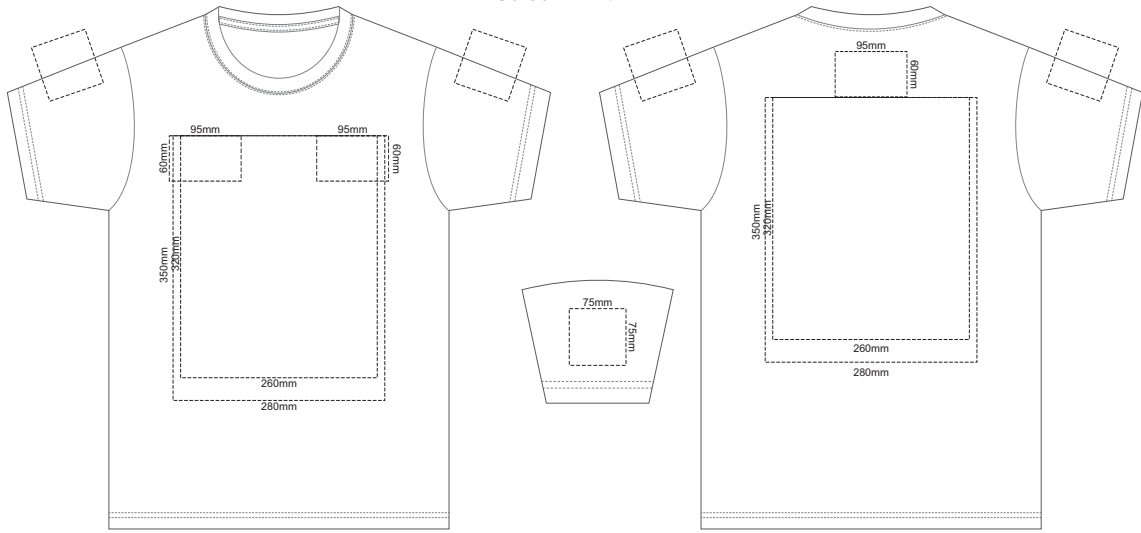

10% of Actual Size
Screen Print

FRONT ADULT EXTRA SMALL

BACK ADULT EXTRA SMALL

10% of Actual Size
Colourflex Transfer

FRONT ADULT EXTRA SMALL

BACK ADULT EXTRA SMALL

Print area 280x200mm can be rotated to best suit.

Print area 280x200mm can be rotated to best suit.

10% of Actual Size
Embroidery

FRONT ADULT EXTRA SMALL

10% of Actual Size
Screen Print

FRONT ADULT SMALL

BACK ADULT SMALL

10% of Actual Size
Colourflex Transfer

FRONT ADULT SMALL

BACK ADULT SMALL

Print area 280x200mm can be rotated to best suit.

Print area 280x200mm can be rotated to best suit.

10% of Actual Size
Embroidery

FRONT ADULT SMALL

10% of Actual Size
Screen Print

FRONT ADULT MEDIUM

BACK ADULT MEDIUM

10% of Actual Size
Colourflex Transfer

FRONT ADULT MEDIUM

BACK ADULT MEDIUM

Print area 280x200mm can be rotated to best suit.

Print area 280x200mm can be rotated to best suit.