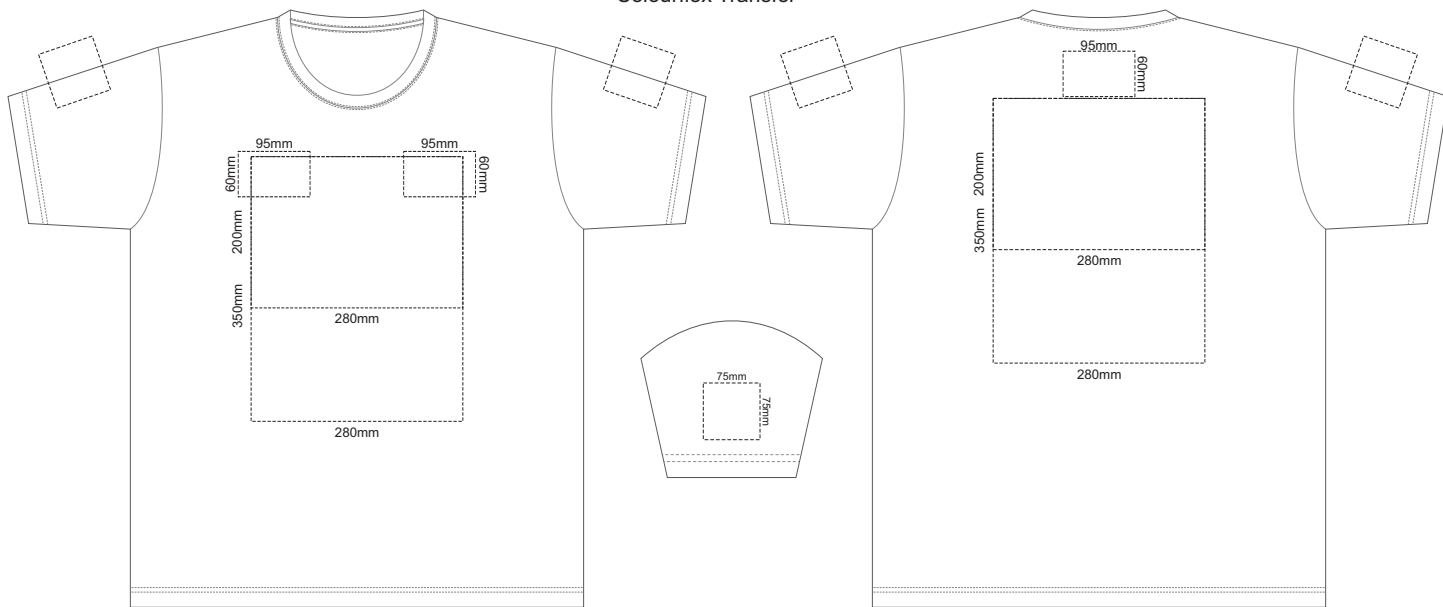

FRONT ADULT SMALL

BACK ADULT SMALL

Print area 280x200mm can be rotated to best suit.

Print area 280x200mm can be rotated to best suit.

10% of Actual Size
Embroidery

FRONT ADULT SMALL

10% of Actual Size
Screen Print

Print area 280x200mm can be rotated to best suit.

Print area 280x200mm can be rotated to best suit.

10% of Actual Size
Embroidery

FRONT ADULT LARGE

10% of Actual Size
Screen Print

FRONT ADULT XL

BACK ADULT XL

10% of Actual Size
Colourflex Transfer

FRONT ADULT XL

BACK ADULT XL

Print area 280x200mm can be rotated to best suit.

Print area 280x200mm can be rotated to best suit.

10% of Actual Size
Embroidery

FRONT ADULT XL

10% of Actual Size
Screen Print

FRONT ADULT XXL

BACK ADULT XXL

10% of Actual Size
Colourflex Transfer

FRONT ADULT XXL

BACK ADULT XXL

Print area 280x200mm can be rotated to best suit.

Print area 280x200mm can be rotated to best suit.