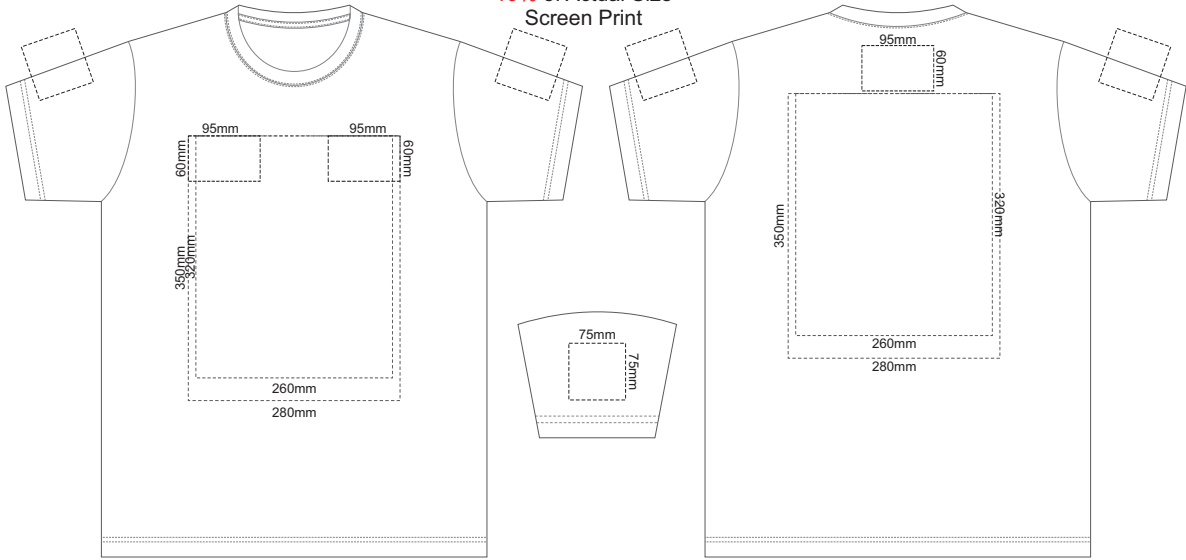

10% of Actual Size
Screen Print

FRONT ADULT EXTRA SMALL

BACK ADULT EXTRA SMALL

10% of Actual Size
Colourflex Transfer

FRONT ADULT EXTRA SMALL

BACK ADULT EXTRA SMALL

Print area 280x200mm can be rotated to best suit.

Print area 280x200mm can be rotated to best suit.

10% of Actual Size
Embroidery

FRONT ADULT EXTRA SMALL

10% of Actual Size
Screen Print

FRONT ADULT SMALL

BACK ADULT SMALL

10% of Actual Size
Colourflex Transfer

FRONT ADULT SMALL

BACK ADULT SMALL

Print area 280x200mm can be rotated to best suit.

Print area 280x200mm can be rotated to best suit.

10% of Actual Size
Embroidery

FRONT ADULT SMALL

10% of Actual Size
Screen Print

FRONT ADULT MEDIUM

BACK ADULT MEDIUM

10% of Actual Size
Colourflex Transfer

FRONT ADULT MEDIUM

BACK ADULT MEDIUM

Print area 280x200mm can be rotated to best suit.

Print area 280x200mm can be rotated to best suit.