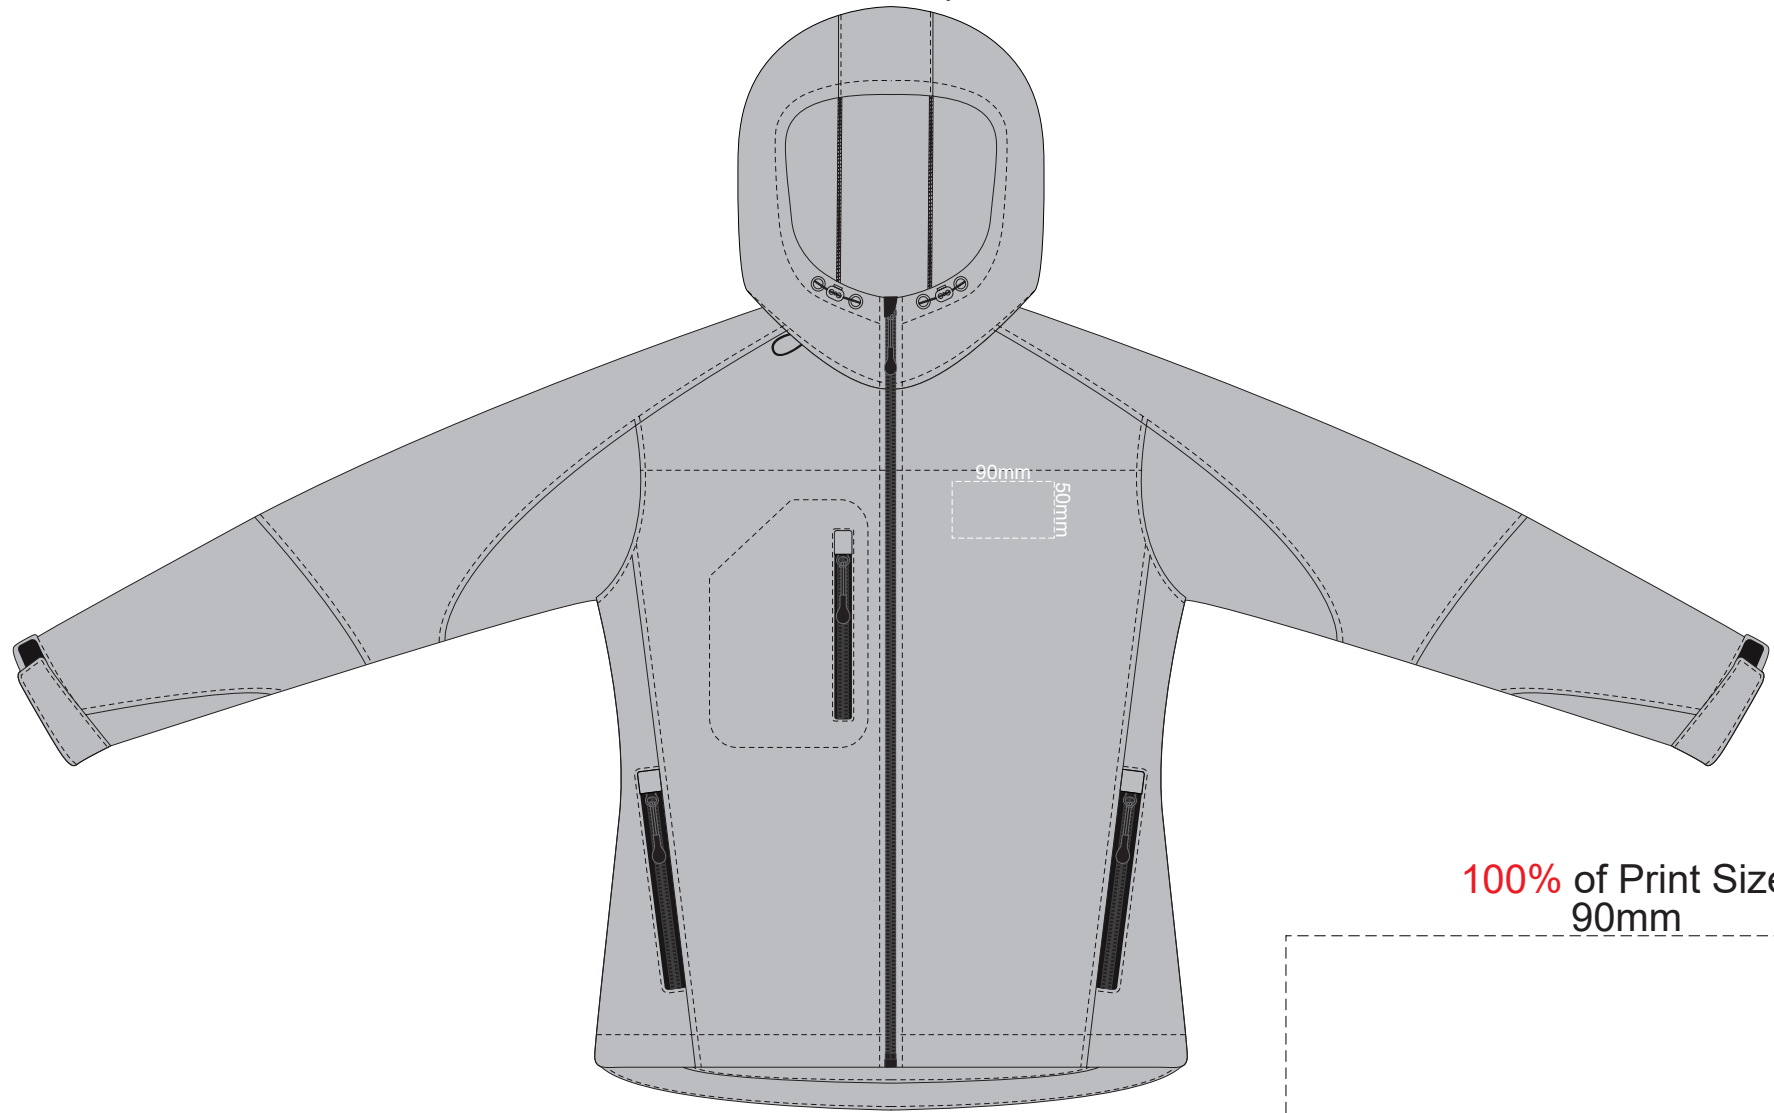

15% of Actual Size
Embroidery

100% of Print Size
90mm

FRONT WOMENS SMALL

50mm

15% of Actual Size
Embroidery

FRONT WOMENS MEDIUM

15% of Actual Size
Embroidery

100% of Print Size
90mm

FRONT WOMENS LARGE

15% of Actual Size
Embroidery

90mm
50mm

100% of Print Size
90mm

50mm

FRONT WOMENS XL

15% of Actual Size
Embroidery

100% of Print Size
90mm

50mm

FRONT WOMENS XXL