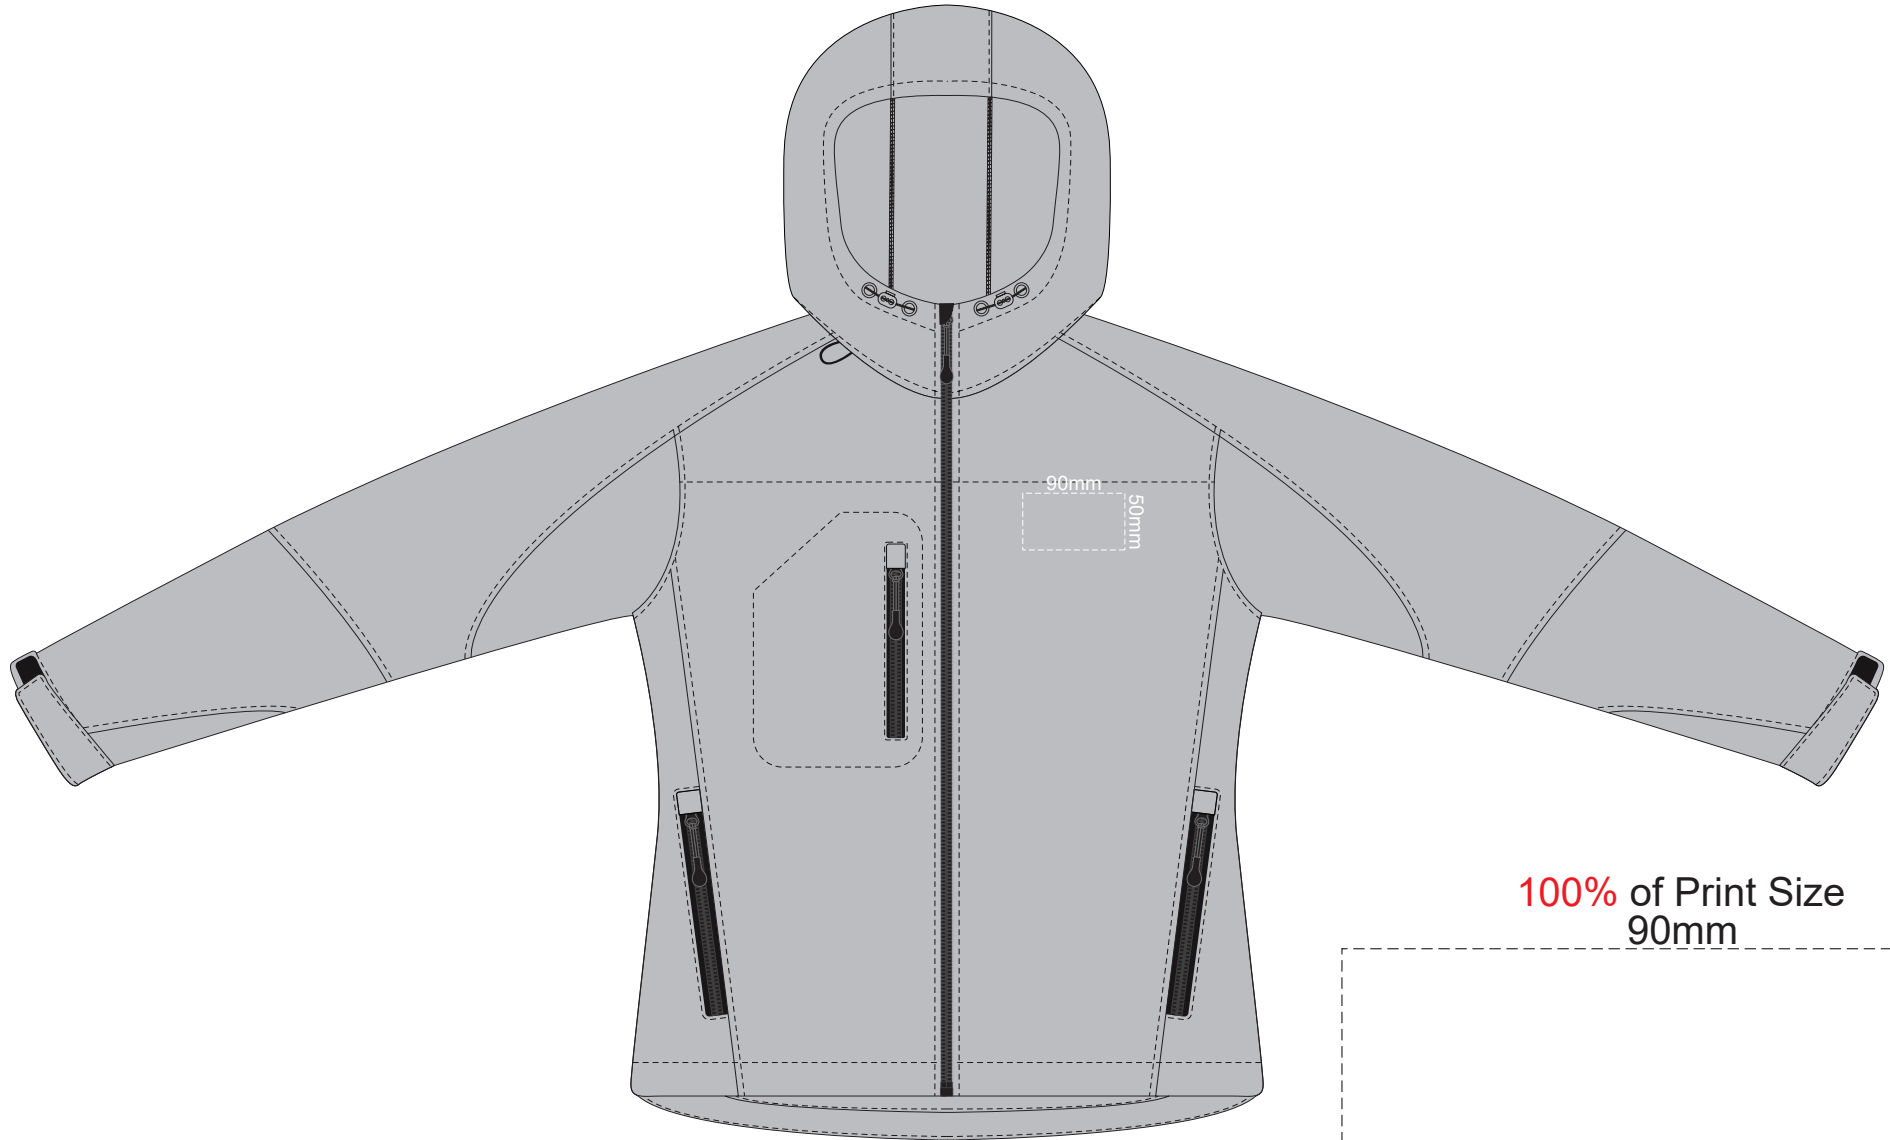

15% of Actual Size
Embroidery

100% of Print Size
90mm

FRONT WOMENS SMALL

50mm

15% of Actual Size
Embroidery

FRONT WOMENS MEDIUM

15% of Actual Size
Embroidery

100% of Print Size
90mm

FRONT WOMENS LARGE

15% of Actual Size
Embroidery

90mm
50mm

100% of Print Size
90mm

50mm

FRONT WOMENS XL

15% of Actual Size
Embroidery

100% of Print Size
90mm

50mm

FRONT WOMENS XXL