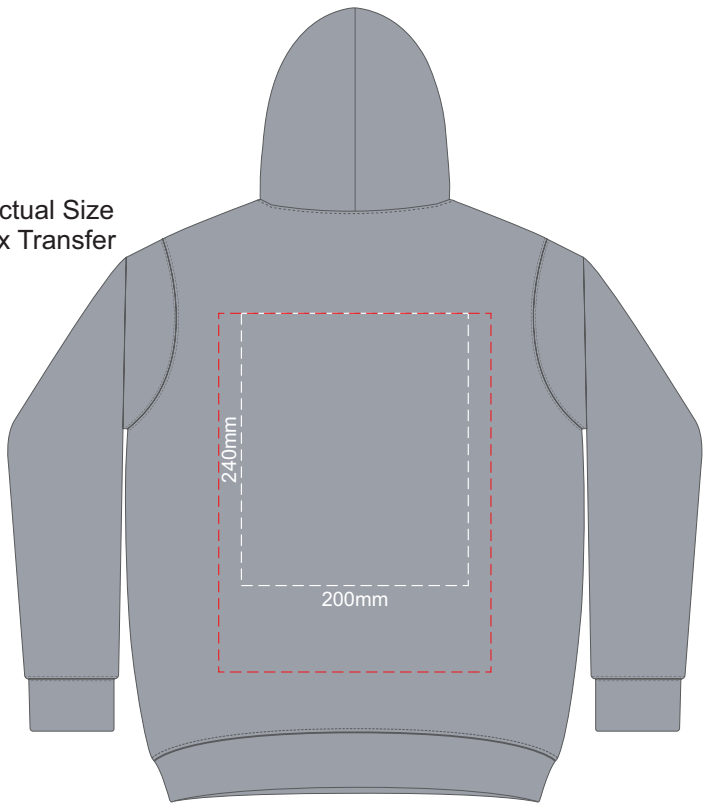

FRONT SLAM 4Y

BACK SLAM 4Y

Print area 240x200mm can be rotated to best suit.
Branding area can be moved **anywhere within the red line.**

15% of Actual Size
Colourflex Transfer

FRONT SLAM 6Y

BACK SLAM 6Y

Print area 240x200mm can be rotated to best suit.
Branding area can be moved **anywhere within the red line.**

15% of Actual Size
Colourflex Transfer

FRONT SLAM 8Y

BACK SLAM 8Y

Print area 240x200mm can be rotated to best suit.
Branding area can be moved **anywhere within the red line.**

15% of Actual Size
Colourflex Transfer

FRONT SLAM 10Y

BACK SLAM 10Y

Print area 240x200mm can be rotated to best suit.
Branding area can be moved **anywhere within the red line.**

FRONT SLAM 12Y

15% of Actual Size
Colourflex Transfer

BACK SLAM 12Y

Print area 240x200mm can be rotated to best suit.
Branding area can be moved **anywhere within the red line.**

15% of Actual Size
Colourflex Transfer

15% of Actual Size
Colourflex Transfer

15% of Actual Size
Colourflex Transfer