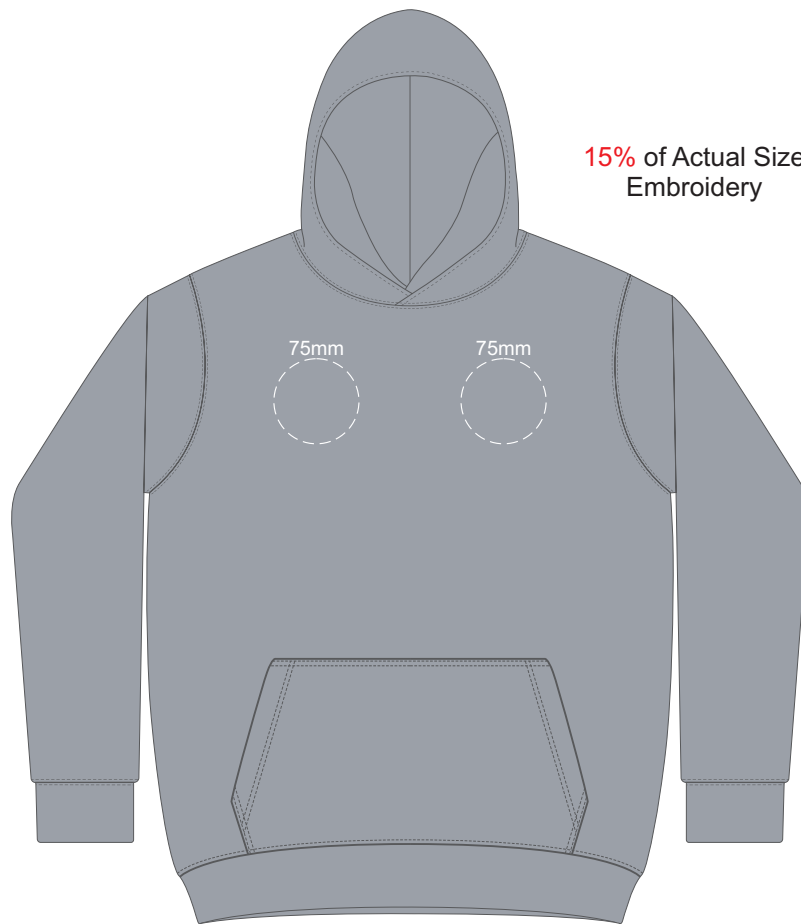

FRONT SLAM 10Y

BACK SLAM 10Y

Print area 240x200mm can be rotated to best suit.
Branding area can be moved **anywhere within the red line.**

FRONT SLAM 12Y

15% of Actual Size
Colourflex Transfer

BACK SLAM 12Y

Print area 240x200mm can be rotated to best suit.
Branding area can be moved **anywhere within the red line.**

15% of Actual Size
Colourflex Transfer

15% of Actual Size
Colourflex Transfer

15% of Actual Size
Colourflex Transfer

SIDE 1 SLAM 4Y SIDE 2 SLAM 4Y

SIDE 1 SLAM 6Y SIDE 2 SLAM 6Y

SIDE 1 SLAM 8Y SIDE 2 SLAM 8Y

15% of Actual Size
Colourflex Transfer

SIDE 1 SLAM 10Y SIDE 2 SLAM 10Y

15% of Actual Size
Colourflex Transfer

SIDE 1 SLAM 12Y SIDE 2 SLAM 12Y

15% of Actual Size
Embroidery

FRONT SLAM 4Y

15% of Actual Size
Embroidery

FRONT SLAM 6Y

FRONT SLAM 8Y

FRONT SLAM 10Y

15% of Actual Size
Embroidery

FRONT SLAM 12Y