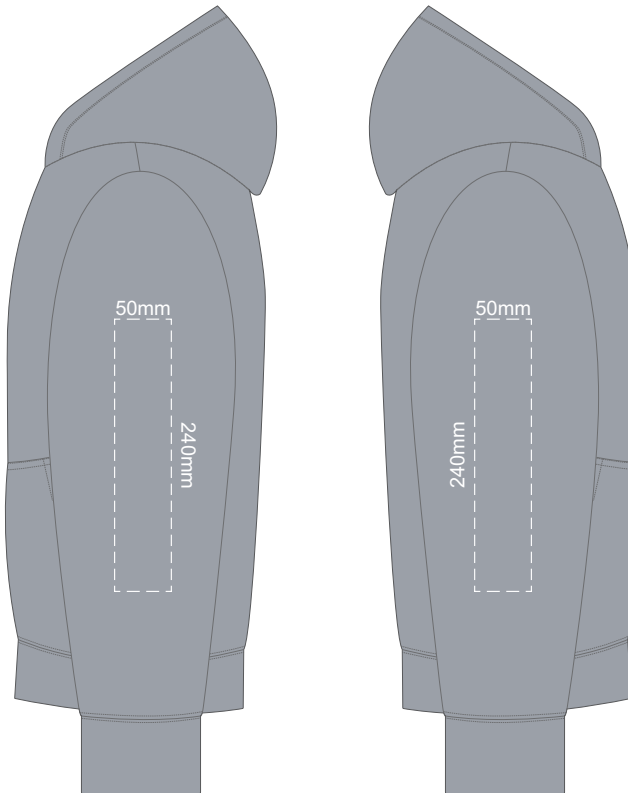

FRONT SLAM 10Y

BACK SLAM 10Y

Print area 240x200mm can be rotated to best suit.
Branding area can be moved **anywhere within the red line.**

FRONT SLAM 12Y

15% of Actual Size
Colourflex Transfer

BACK SLAM 12Y

Print area 240x200mm can be rotated to best suit.
Branding area can be moved **anywhere within the red line.**

15% of Actual Size
Colourflex Transfer

15% of Actual Size
Colourflex Transfer

15% of Actual Size
Colourflex Transfer

SIDE 1 SLAM 4Y SIDE 2 SLAM 4Y

SIDE 1 SLAM 6Y SIDE 2 SLAM 6Y

SIDE 1 SLAM 8Y SIDE 2 SLAM 8Y

15% of Actual Size
Colourflex Transfer

SIDE 1 SLAM 10Y SIDE 2 SLAM 10Y

15% of Actual Size
Colourflex Transfer

SIDE 1 SLAM 12Y SIDE 2 SLAM 12Y

15% of Actual Size
Embroidery

FRONT SLAM 4Y

15% of Actual Size
Embroidery

FRONT SLAM 6Y

FRONT SLAM 8Y

FRONT SLAM 10Y

15% of Actual Size
Embroidery

FRONT SLAM 12Y