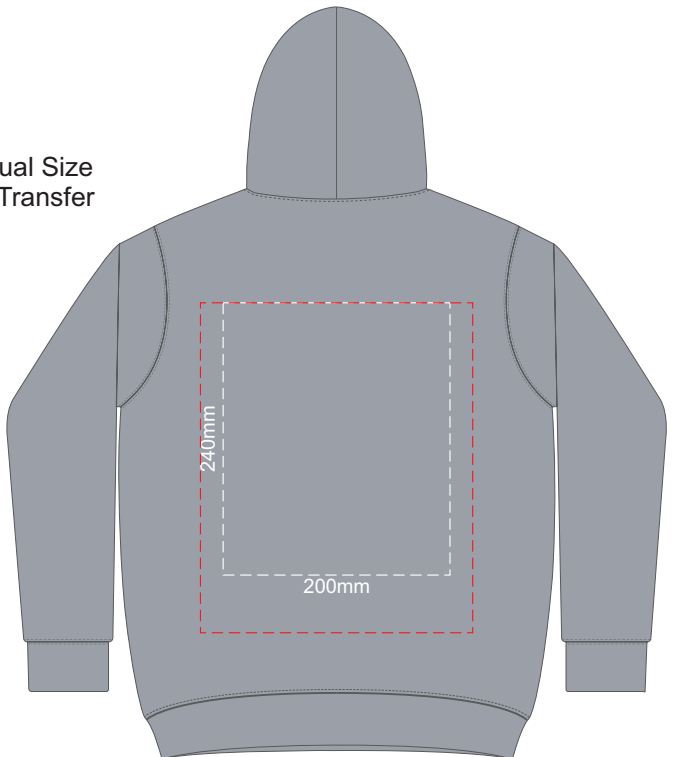

FRONT SLAM 4Y

BACK SLAM 4Y

Print area 240x200mm can be rotated to best suit.
Branding area can be moved **anywhere within the red line.**

15% of Actual Size
Colourflex Transfer

FRONT SLAM 6Y

BACK SLAM 6Y

Print area 240x200mm can be rotated to best suit.
Branding area can be moved **anywhere within the red line.**

15% of Actual Size
Colourflex Transfer

FRONT SLAM 8Y

BACK SLAM 8Y

Print area 240x200mm can be rotated to best suit.
Branding area can be moved **anywhere within the red line.**

15% of Actual Size
Colourflex Transfer

FRONT SLAM 10Y

BACK SLAM 10Y

Print area 240x200mm can be rotated to best suit.
Branding area can be moved **anywhere within the red line.**

FRONT SLAM 12Y

15% of Actual Size
Colourflex Transfer

BACK SLAM 12Y

Print area 240x200mm can be rotated to best suit.
Branding area can be moved **anywhere within the red line.**

15% of Actual Size
Colourflex Transfer

15% of Actual Size
Colourflex Transfer

15% of Actual Size
Colourflex Transfer