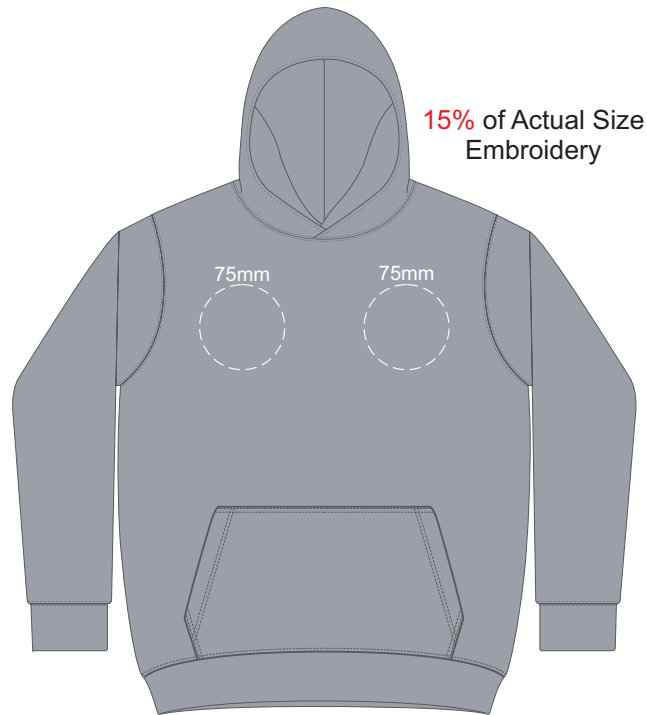

FRONT SLAM 10Y

BACK SLAM 10Y

Print area 240x200mm can be rotated to best suit.
Branding area can be moved **anywhere within the red line.**

FRONT SLAM 12Y

15% of Actual Size
Colourflex Transfer

BACK SLAM 12Y

Print area 240x200mm can be rotated to best suit.
Branding area can be moved **anywhere within the red line.**

15% of Actual Size
Colourflex Transfer

15% of Actual Size
Colourflex Transfer

15% of Actual Size
Colourflex Transfer

SIDE 1 SLAM 4Y SIDE 2 SLAM 4Y

SIDE 1 SLAM 6Y SIDE 2 SLAM 6Y

SIDE 1 SLAM 8Y SIDE 2 SLAM 8Y

15% of Actual Size
Colourflex Transfer

SIDE 1 SLAM 10Y SIDE 2 SLAM 10Y

15% of Actual Size
Colourflex Transfer

SIDE 1 SLAM 12Y SIDE 2 SLAM 12Y

15% of Actual Size
Embroidery

FRONT SLAM 4Y

15% of Actual Size
Embroidery

FRONT SLAM 6Y

FRONT SLAM 8Y

FRONT SLAM 10Y

15% of Actual Size
Embroidery

FRONT SLAM 12Y