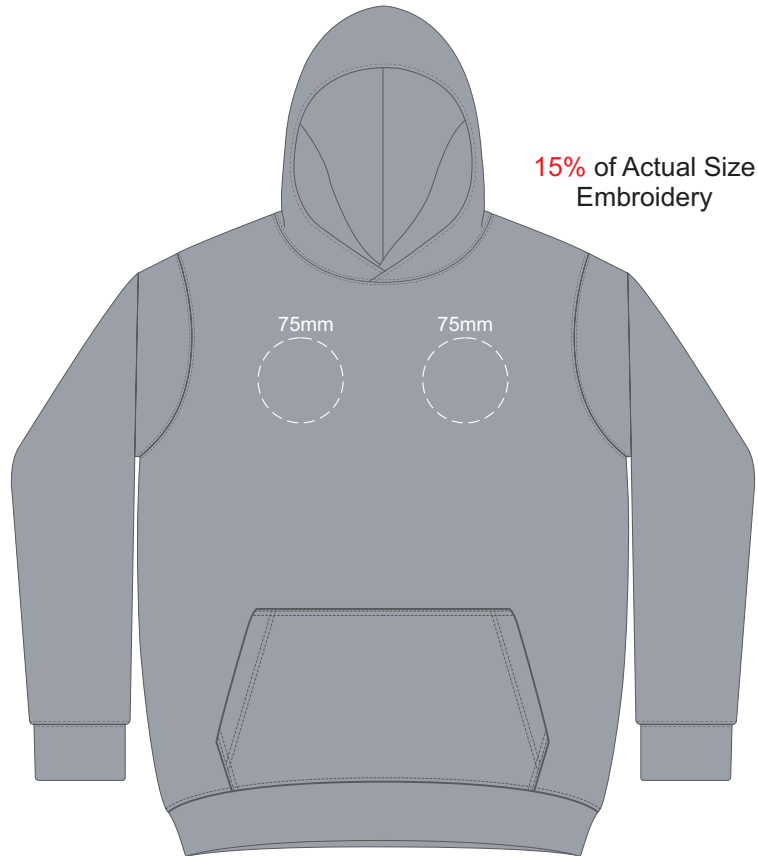

FRONT SLAM 10Y

BACK SLAM 10Y

Print area 240x200mm can be rotated to best suit.
Branding area can be moved **anywhere within the red line.**

FRONT SLAM 12Y

15% of Actual Size
Colourflex Transfer

BACK SLAM 12Y

Print area 240x200mm can be rotated to best suit.
Branding area can be moved **anywhere within the red line.**

15% of Actual Size
Colourflex Transfer

15% of Actual Size
Colourflex Transfer

15% of Actual Size
Colourflex Transfer

SIDE 1 SLAM 4Y SIDE 2 SLAM 4Y

SIDE 1 SLAM 6Y SIDE 2 SLAM 6Y

SIDE 1 SLAM 8Y SIDE 2 SLAM 8Y

15% of Actual Size
Colourflex Transfer

SIDE 1 SLAM 10Y SIDE 2 SLAM 10Y

15% of Actual Size
Colourflex Transfer

SIDE 1 SLAM 12Y SIDE 2 SLAM 12Y

15% of Actual Size
Embroidery

FRONT SLAM 4Y

15% of Actual Size
Embroidery

FRONT SLAM 6Y

FRONT SLAM 8Y

FRONT SLAM 10Y

15% of Actual Size
Embroidery

FRONT SLAM 12Y