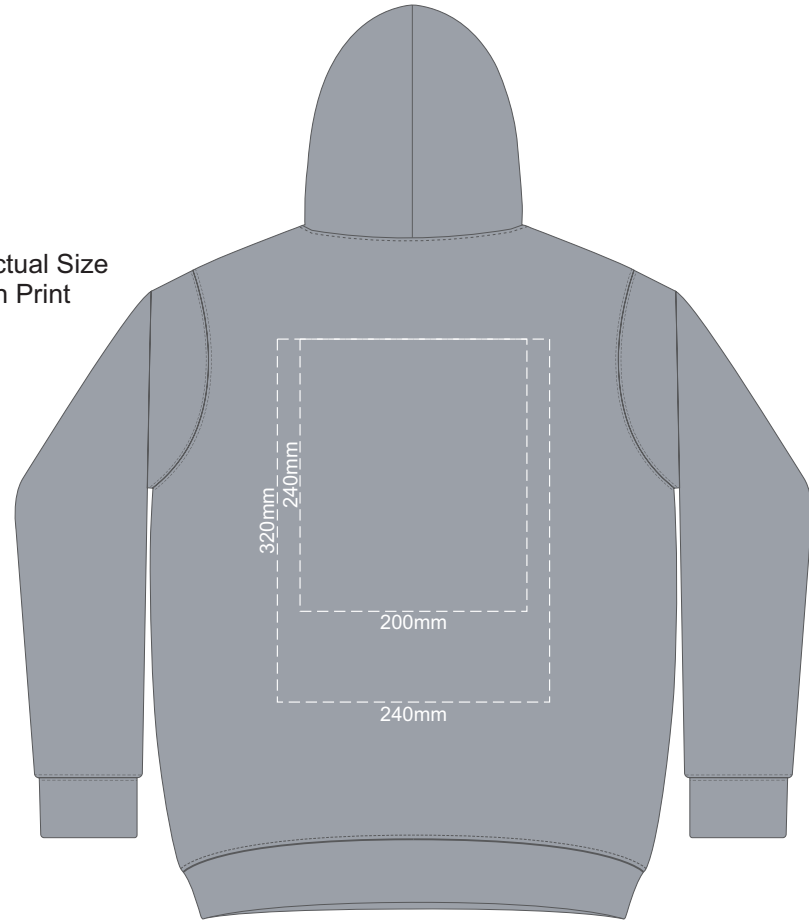

BACK SLAM 8Y

15% of Actual Size
Screen Print

FRONT SLAM 10Y

BACK SLAM 10Y

FRONT SLAM 12Y

**15% of Actual Size
Screen Print**

BACK SLAM 12Y

15% of Actual Size
Colourflex Transfer

FRONT SLAM 4Y

BACK SLAM 4Y

Print area 240x200mm can be rotated to best suit.
Branding area can be moved **anywhere within the red line.**

15% of Actual Size
Colourflex Transfer

FRONT SLAM 6Y

BACK SLAM 6Y

Print area 240x200mm can be rotated to best suit.
Branding area can be moved **anywhere within the red line.**

15% of Actual Size
Colourflex Transfer

FRONT SLAM 8Y

BACK SLAM 8Y

Print area 240x200mm can be rotated to best suit.
Branding area can be moved **anywhere within the red line.**

15% of Actual Size
Colourflex Transfer

Print area 240x200mm can be rotated to best suit.
Branding area can be moved **anywhere within the red line.**

15% of Actual Size
Colourflex Transfer

15% of Actual Size
Colourflex Transfer

15% of Actual Size
Colourflex Transfer