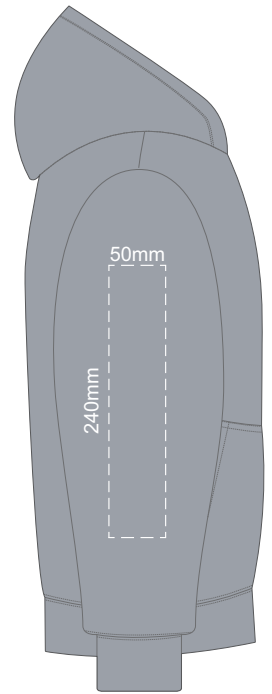

FRONT SLAM 4Y

BACK SLAM 4Y

Print area 240x200mm can be rotated to best suit.
Branding area can be moved **anywhere within the red line.**

15% of Actual Size
Colourflex Transfer

FRONT SLAM 6Y

BACK SLAM 6Y

Print area 240x200mm can be rotated to best suit.
Branding area can be moved **anywhere within the red line.**

15% of Actual Size
Colourflex Transfer

FRONT SLAM 8Y

BACK SLAM 8Y

Print area 240x200mm can be rotated to best suit.
Branding area can be moved **anywhere within the red line.**

15% of Actual Size
Colourflex Transfer

FRONT SLAM 10Y

BACK SLAM 10Y

Print area 240x200mm can be rotated to best suit.
Branding area can be moved **anywhere within the red line.**

FRONT SLAM 12Y

15% of Actual Size
Colourflex Transfer

BACK SLAM 12Y

Print area 240x200mm can be rotated to best suit.
Branding area can be moved **anywhere within the red line.**

15% of Actual Size
Colourflex Transfer

15% of Actual Size
Colourflex Transfer

15% of Actual Size
Colourflex Transfer