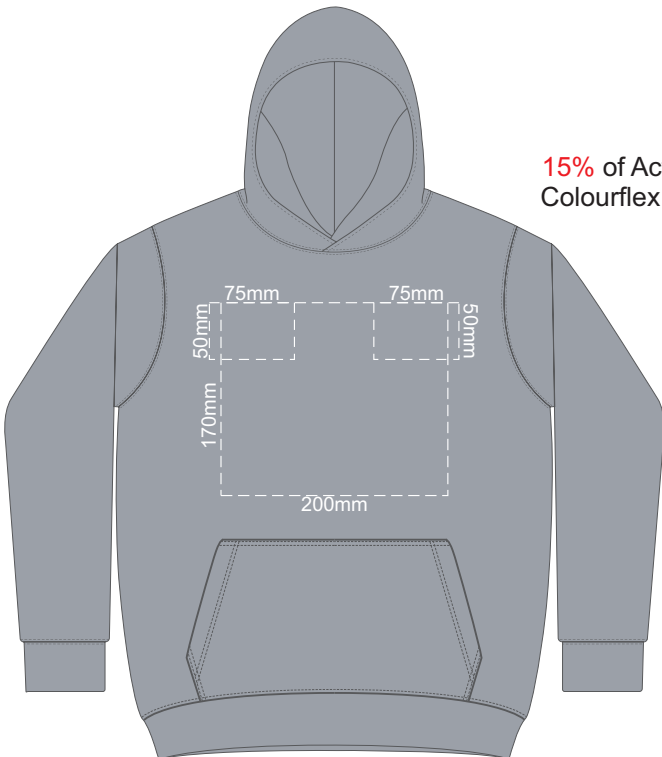

BACK SLAM 8Y

15% of Actual Size
Screen Print

FRONT SLAM 10Y

BACK SLAM 10Y

FRONT SLAM 12Y

**15% of Actual Size
Screen Print**

BACK SLAM 12Y

15% of Actual Size
Colourflex Transfer

FRONT SLAM 4Y

BACK SLAM 4Y

Print area 240x200mm can be rotated to best suit.
Branding area can be moved **anywhere within the red line.**

15% of Actual Size
Colourflex Transfer

FRONT SLAM 6Y

BACK SLAM 6Y

Print area 240x200mm can be rotated to best suit.
Branding area can be moved **anywhere within the red line.**

15% of Actual Size
Colourflex Transfer

FRONT SLAM 8Y

BACK SLAM 8Y

Print area 240x200mm can be rotated to best suit.
Branding area can be moved **anywhere within the red line.**

15% of Actual Size
Colourflex Transfer

Print area 240x200mm can be rotated to best suit.
Branding area can be moved **anywhere within the red line.**

15% of Actual Size
Colourflex Transfer

15% of Actual Size
Colourflex Transfer

15% of Actual Size
Colourflex Transfer