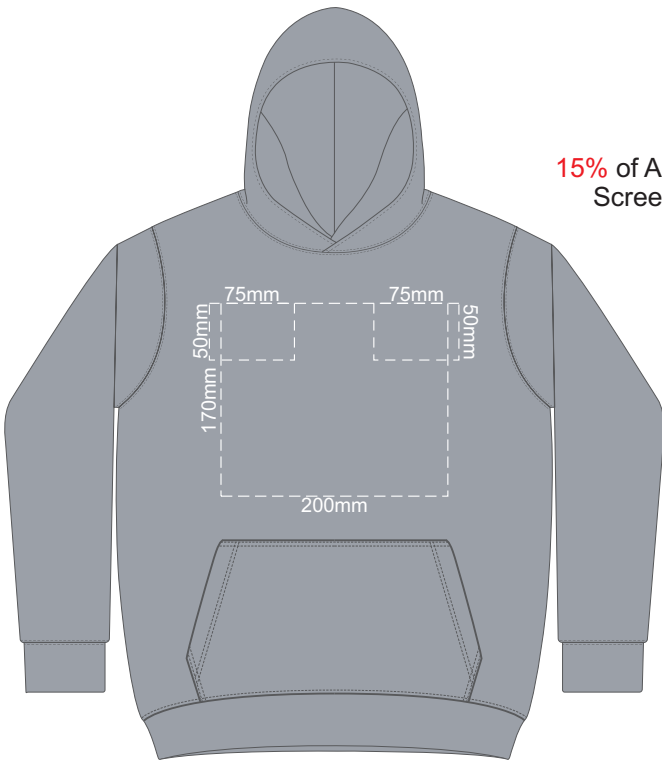

15% of Actual Size
Screen Print

FRONT SLAM 4Y

BACK SLAM 4Y

15% of Actual Size
Screen Print

FRONT SLAM 6Y

BACK SLAM 6Y

15% of Actual Size
Screen Print

FRONT SLAM 8Y

FRONT SLAM 4Y

BACK SLAM 4Y

Print area 240x200mm can be rotated to best suit.
Branding area can be moved **anywhere within the red line.**

15% of Actual Size
Colourflex Transfer

FRONT SLAM 6Y

BACK SLAM 6Y

Print area 240x200mm can be rotated to best suit.
Branding area can be moved **anywhere within the red line.**

15% of Actual Size
Colourflex Transfer

FRONT SLAM 8Y

BACK SLAM 8Y

Print area 240x200mm can be rotated to best suit.
Branding area can be moved **anywhere within the red line.**

15% of Actual Size
Colourflex Transfer

Print area 240x200mm can be rotated to best suit.
Branding area can be moved **anywhere within the red line.**

15% of Actual Size
Colourflex Transfer

15% of Actual Size
Colourflex Transfer

15% of Actual Size
Colourflex Transfer