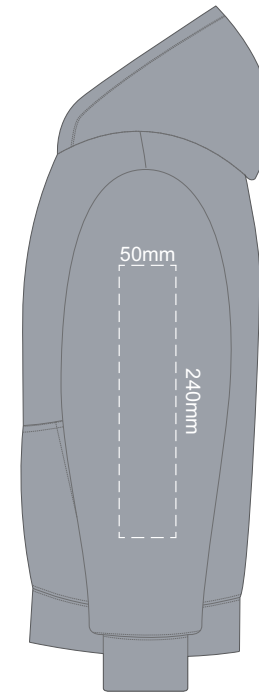

FRONT SLAM 4Y

BACK SLAM 4Y

Print area 240x200mm can be rotated to best suit.
Branding area can be moved **anywhere within the red line.**

15% of Actual Size
Colourflex Transfer

FRONT SLAM 6Y

BACK SLAM 6Y

Print area 240x200mm can be rotated to best suit.
Branding area can be moved **anywhere within the red line.**

15% of Actual Size
Colourflex Transfer

FRONT SLAM 8Y

BACK SLAM 8Y

Print area 240x200mm can be rotated to best suit.
Branding area can be moved **anywhere within the red line.**

15% of Actual Size
Colourflex Transfer

FRONT SLAM 10Y

BACK SLAM 10Y

Print area 240x200mm can be rotated to best suit.
Branding area can be moved **anywhere within the red line.**

FRONT SLAM 12Y

15% of Actual Size
Colourflex Transfer

BACK SLAM 12Y

Print area 240x200mm can be rotated to best suit.
Branding area can be moved **anywhere within the red line.**

15% of Actual Size
Colourflex Transfer

15% of Actual Size
Colourflex Transfer

15% of Actual Size
Colourflex Transfer