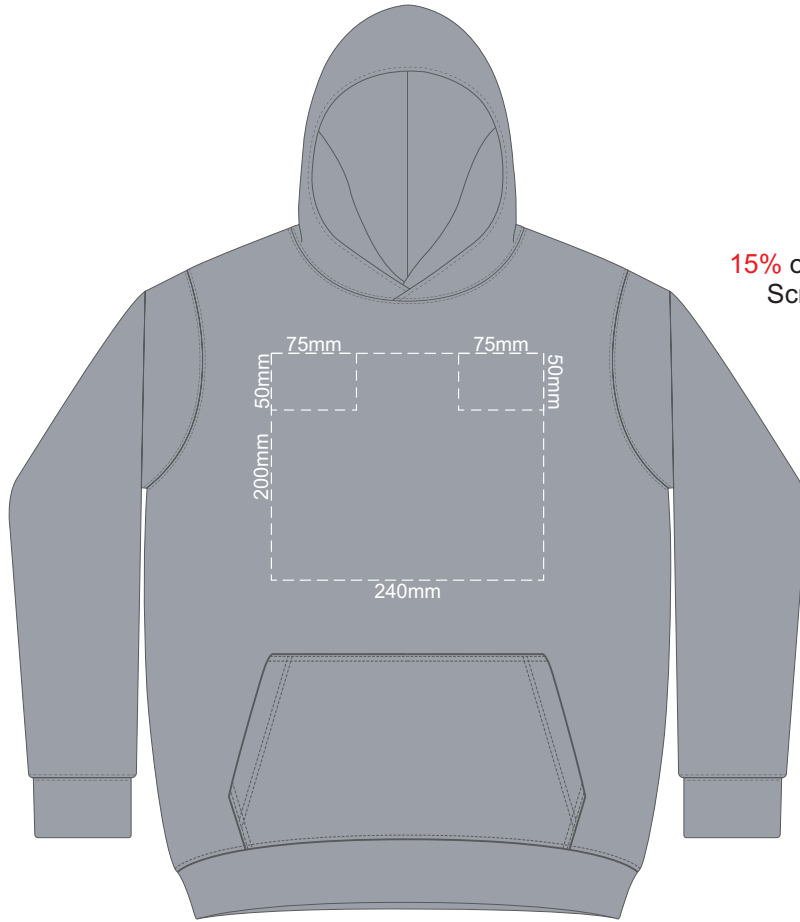

BACK SLAM 8Y

15% of Actual Size
Screen Print

FRONT SLAM 10Y

BACK SLAM 10Y

FRONT SLAM 12Y

**15% of Actual Size
Screen Print**

BACK SLAM 12Y

15% of Actual Size
Colourflex Transfer

FRONT SLAM 4Y

BACK SLAM 4Y

Print area 240x200mm can be rotated to best suit.
Branding area can be moved **anywhere within the red line.**

15% of Actual Size
Colourflex Transfer

FRONT SLAM 6Y

BACK SLAM 6Y

Print area 240x200mm can be rotated to best suit.
Branding area can be moved **anywhere within the red line.**

15% of Actual Size
Colourflex Transfer

FRONT SLAM 8Y

BACK SLAM 8Y

Print area 240x200mm can be rotated to best suit.
Branding area can be moved **anywhere within the red line.**

15% of Actual Size
Colourflex Transfer

Print area 240x200mm can be rotated to best suit.
Branding area can be moved **anywhere within the red line.**

15% of Actual Size
Colourflex Transfer

15% of Actual Size
Colourflex Transfer

15% of Actual Size
Colourflex Transfer