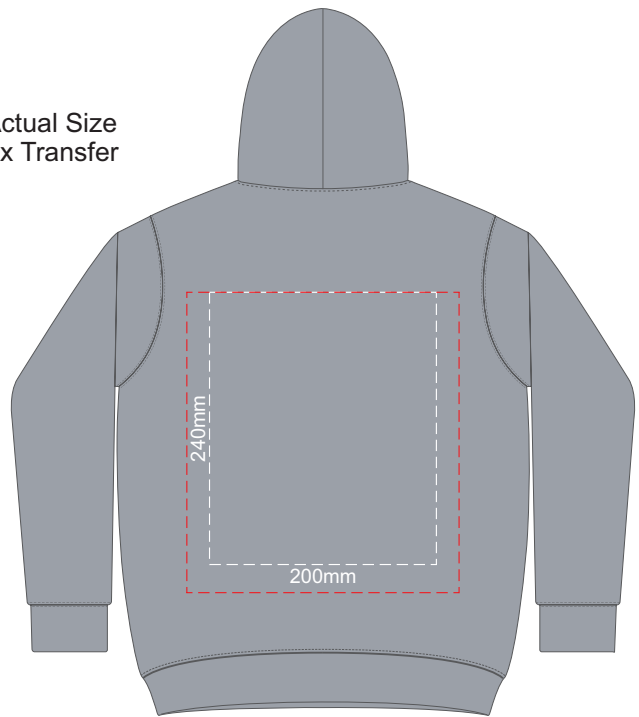

BACK SLAM 8Y

15% of Actual Size
Screen Print

FRONT SLAM 10Y

BACK SLAM 10Y

FRONT SLAM 12Y

**15% of Actual Size
Screen Print**

BACK SLAM 12Y

15% of Actual Size
Colourflex Transfer

FRONT SLAM 4Y

BACK SLAM 4Y

Print area 240x200mm can be rotated to best suit.
Branding area can be moved **anywhere within the red line.**

15% of Actual Size
Colourflex Transfer

FRONT SLAM 6Y

BACK SLAM 6Y

Print area 240x200mm can be rotated to best suit.
Branding area can be moved **anywhere within the red line.**

15% of Actual Size
Colourflex Transfer

FRONT SLAM 8Y

BACK SLAM 8Y

Print area 240x200mm can be rotated to best suit.
Branding area can be moved **anywhere within the red line.**

15% of Actual Size
Colourflex Transfer

Print area 240x200mm can be rotated to best suit.
Branding area can be moved **anywhere within the red line.**

15% of Actual Size
Colourflex Transfer

15% of Actual Size
Colourflex Transfer

15% of Actual Size
Colourflex Transfer