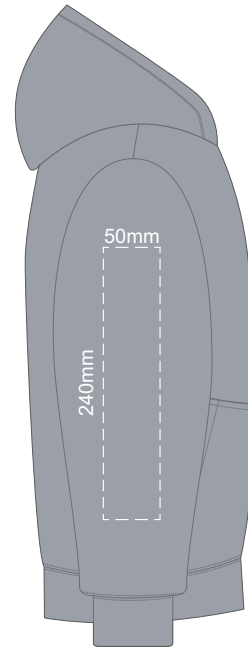

15% of Actual Size
Colourflex Transfer

FRONT SLAM 8Y

BACK SLAM 8Y

Print area 240x200mm can be rotated to best suit.
Branding area can be moved **anywhere within the red line.**

15% of Actual Size
Colourflex Transfer

FRONT SLAM 10Y

BACK SLAM 10Y

Print area 240x200mm can be rotated to best suit.
Branding area can be moved **anywhere within the red line.**

FRONT SLAM 12Y

15% of Actual Size
Colourflex Transfer

BACK SLAM 12Y

Print area 240x200mm can be rotated to best suit.
Branding area can be moved **anywhere within the red line.**

15% of Actual Size
Colourflex Transfer

15% of Actual Size
Colourflex Transfer

15% of Actual Size
Colourflex Transfer

SIDE 1 SLAM 4Y SIDE 2 SLAM 4Y

SIDE 1 SLAM 6Y SIDE 2 SLAM 6Y

SIDE 1 SLAM 8Y SIDE 2 SLAM 8Y

15% of Actual Size
Colourflex Transfer

SIDE 1 SLAM 10Y SIDE 2 SLAM 10Y

15% of Actual Size
Colourflex Transfer

SIDE 1 SLAM 12Y SIDE 2 SLAM 12Y