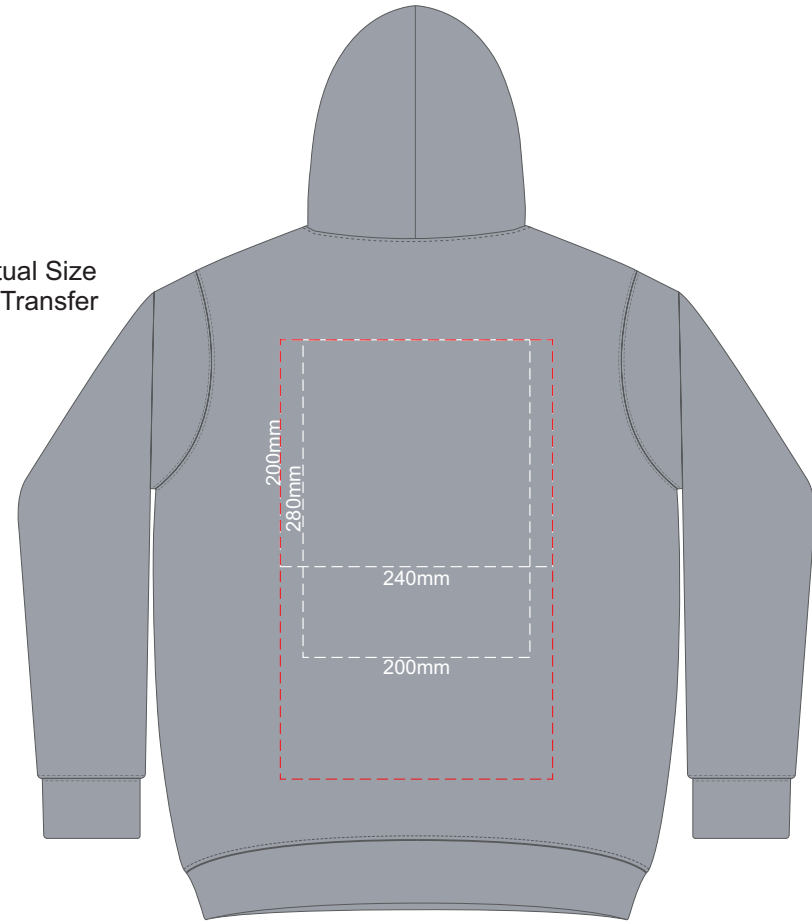

FRONT SLAM 4Y

BACK SLAM 4Y

Print area 240x200mm can be rotated to best suit.
Branding area can be moved **anywhere within the red line.**

15% of Actual Size
Colourflex Transfer

FRONT SLAM 6Y

BACK SLAM 6Y

Print area 240x200mm can be rotated to best suit.
Branding area can be moved **anywhere within the red line.**

15% of Actual Size
Colourflex Transfer

FRONT SLAM 8Y

BACK SLAM 8Y

Print area 240x200mm can be rotated to best suit.
Branding area can be moved **anywhere within the red line.**

15% of Actual Size
Colourflex Transfer

FRONT SLAM 10Y

BACK SLAM 10Y

Print area 240x200mm can be rotated to best suit.
Branding area can be moved **anywhere within the red line.**

FRONT SLAM 12Y

15% of Actual Size
Colourflex Transfer

BACK SLAM 12Y

Print area 240x200mm can be rotated to best suit.
Branding area can be moved **anywhere within the red line.**

15% of Actual Size
Colourflex Transfer

15% of Actual Size
Colourflex Transfer

15% of Actual Size
Colourflex Transfer