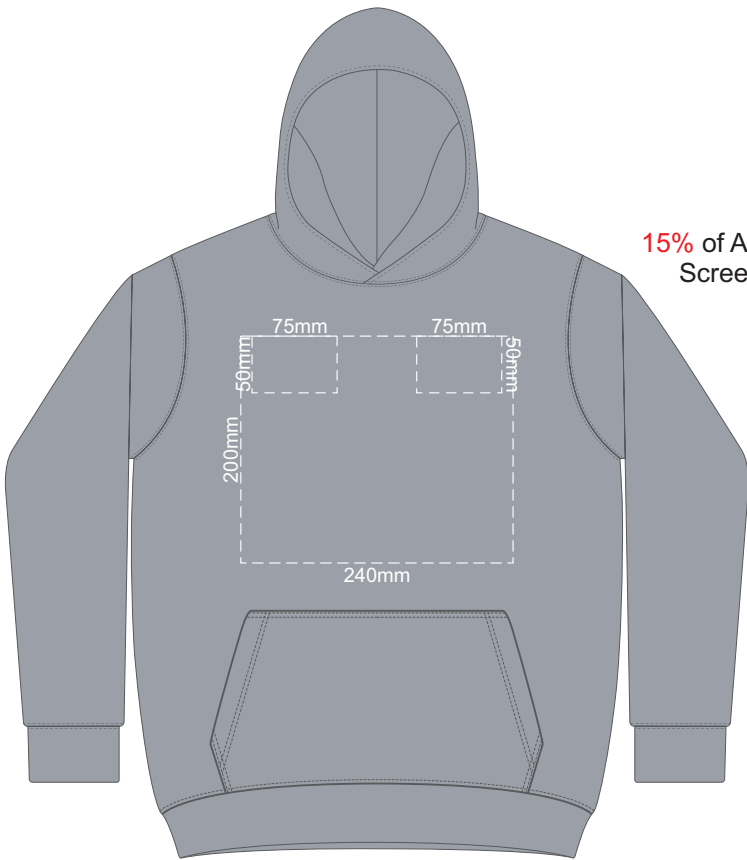

15% of Actual Size
Screen Print

FRONT SLAM 10Y