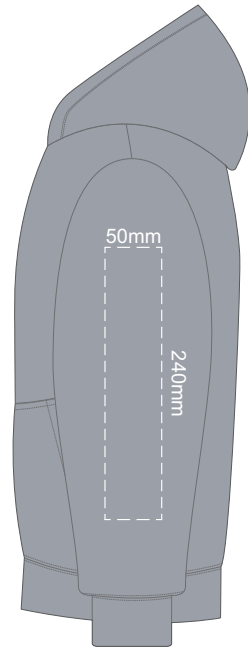

15% of Actual Size
Colourflex Transfer

FRONT SLAM 8Y

BACK SLAM 8Y

Print area 240x200mm can be rotated to best suit.
Branding area can be moved **anywhere within the red line.**

15% of Actual Size
Colourflex Transfer

FRONT SLAM 10Y

BACK SLAM 10Y

Print area 240x200mm can be rotated to best suit.
Branding area can be moved **anywhere within the red line.**

FRONT SLAM 12Y

15% of Actual Size
Colourflex Transfer

BACK SLAM 12Y

Print area 240x200mm can be rotated to best suit.
Branding area can be moved **anywhere within the red line.**

15% of Actual Size
Colourflex Transfer

15% of Actual Size
Colourflex Transfer

15% of Actual Size
Colourflex Transfer

SIDE 1 SLAM 4Y SIDE 2 SLAM 4Y

SIDE 1 SLAM 6Y SIDE 2 SLAM 6Y

SIDE 1 SLAM 8Y SIDE 2 SLAM 8Y

15% of Actual Size
Colourflex Transfer

SIDE 1 SLAM 10Y SIDE 2 SLAM 10Y

15% of Actual Size
Colourflex Transfer

SIDE 1 SLAM 12Y SIDE 2 SLAM 12Y