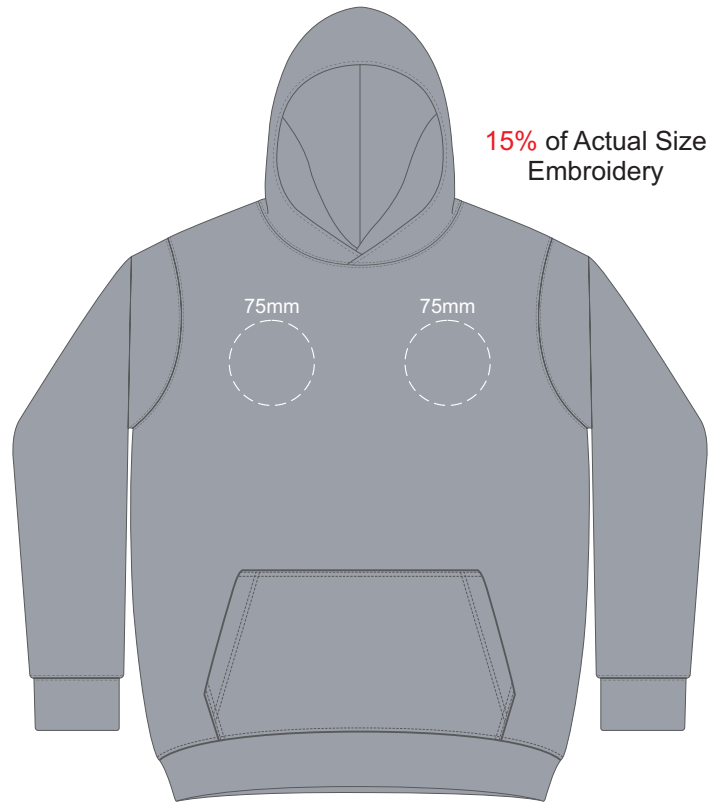

FRONT SLAM 6Y