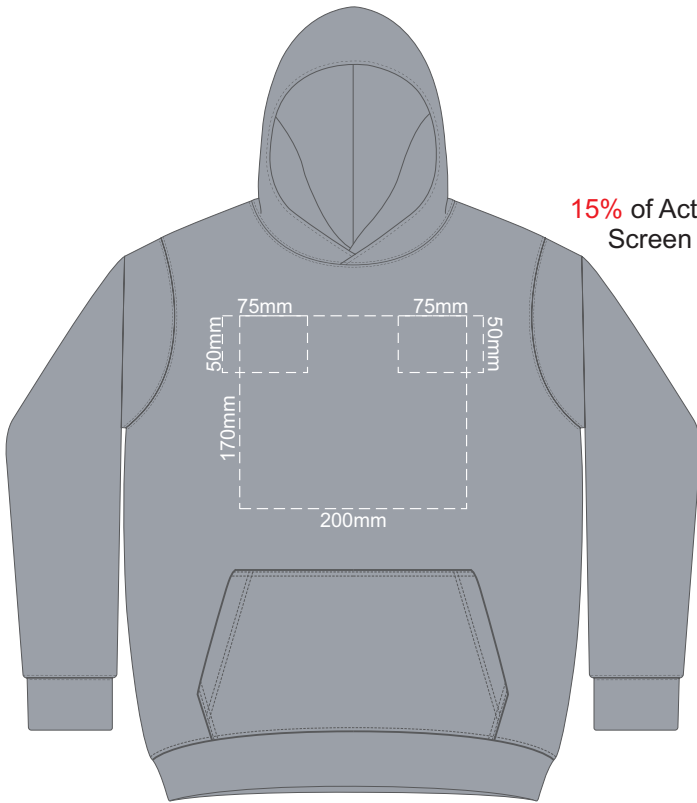

15% of Actual Size
Screen Print

FRONT SLAM 4Y

BACK SLAM 4Y

15% of Actual Size
Screen Print

FRONT SLAM 6Y

BACK SLAM 6Y

15% of Actual Size
Screen Print

FRONT SLAM 8Y

FRONT SLAM 4Y

BACK SLAM 4Y

Print area 240x200mm can be rotated to best suit.
Branding area can be moved **anywhere within the red line.**

15% of Actual Size
Colourflex Transfer

FRONT SLAM 6Y

BACK SLAM 6Y

Print area 240x200mm can be rotated to best suit.
Branding area can be moved **anywhere within the red line.**

15% of Actual Size
Colourflex Transfer

FRONT SLAM 8Y

BACK SLAM 8Y

Print area 240x200mm can be rotated to best suit.
Branding area can be moved **anywhere within the red line.**

15% of Actual Size
Colourflex Transfer

Print area 240x200mm can be rotated to best suit.
Branding area can be moved **anywhere within the red line.**

15% of Actual Size
Colourflex Transfer

15% of Actual Size
Colourflex Transfer

15% of Actual Size
Colourflex Transfer