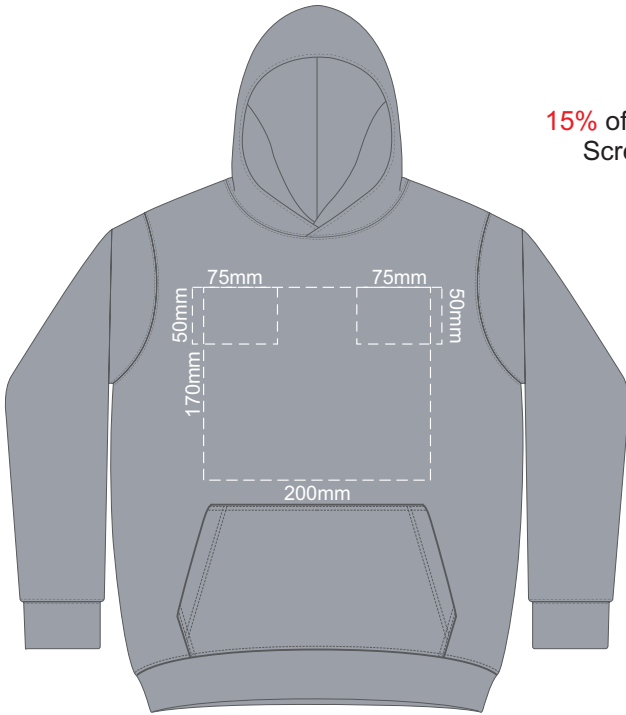

15% of Actual Size
Screen Print

FRONT SLAM 4Y

BACK SLAM 4Y

15% of Actual Size
Screen Print

FRONT SLAM 6Y

BACK SLAM 6Y

15% of Actual Size
Screen Print

FRONT SLAM 8Y

FRONT SLAM 4Y

BACK SLAM 4Y

Print area 240x200mm can be rotated to best suit.
Branding area can be moved **anywhere within the red line.**

15% of Actual Size
Colourflex Transfer

FRONT SLAM 6Y

BACK SLAM 6Y

Print area 240x200mm can be rotated to best suit.
Branding area can be moved **anywhere within the red line.**

15% of Actual Size
Colourflex Transfer

FRONT SLAM 8Y

BACK SLAM 8Y

Print area 240x200mm can be rotated to best suit.
Branding area can be moved **anywhere within the red line.**

15% of Actual Size
Colourflex Transfer

Print area 240x200mm can be rotated to best suit.
Branding area can be moved **anywhere within the red line.**

15% of Actual Size
Colourflex Transfer

15% of Actual Size
Colourflex Transfer

15% of Actual Size
Colourflex Transfer