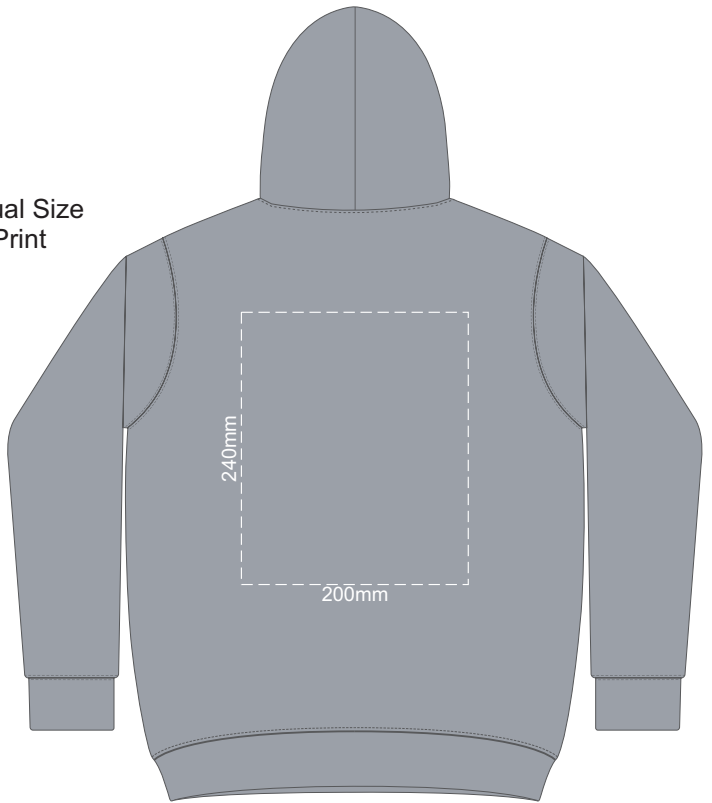

15% of Actual Size
Screen Print

FRONT SLAM 4Y

BACK SLAM 4Y

15% of Actual Size
Screen Print

FRONT SLAM 6Y

BACK SLAM 6Y

15% of Actual Size
Screen Print

FRONT SLAM 8Y

FRONT SLAM 4Y

BACK SLAM 4Y

Print area 240x200mm can be rotated to best suit.
Branding area can be moved **anywhere within the red line.**

15% of Actual Size
Colourflex Transfer

FRONT SLAM 6Y

BACK SLAM 6Y

Print area 240x200mm can be rotated to best suit.
Branding area can be moved **anywhere within the red line.**

15% of Actual Size
Colourflex Transfer

FRONT SLAM 8Y

BACK SLAM 8Y

Print area 240x200mm can be rotated to best suit.
Branding area can be moved **anywhere within the red line.**

15% of Actual Size
Colourflex Transfer

Print area 240x200mm can be rotated to best suit.
Branding area can be moved **anywhere within the red line.**

15% of Actual Size
Colourflex Transfer

15% of Actual Size
Colourflex Transfer

15% of Actual Size
Colourflex Transfer