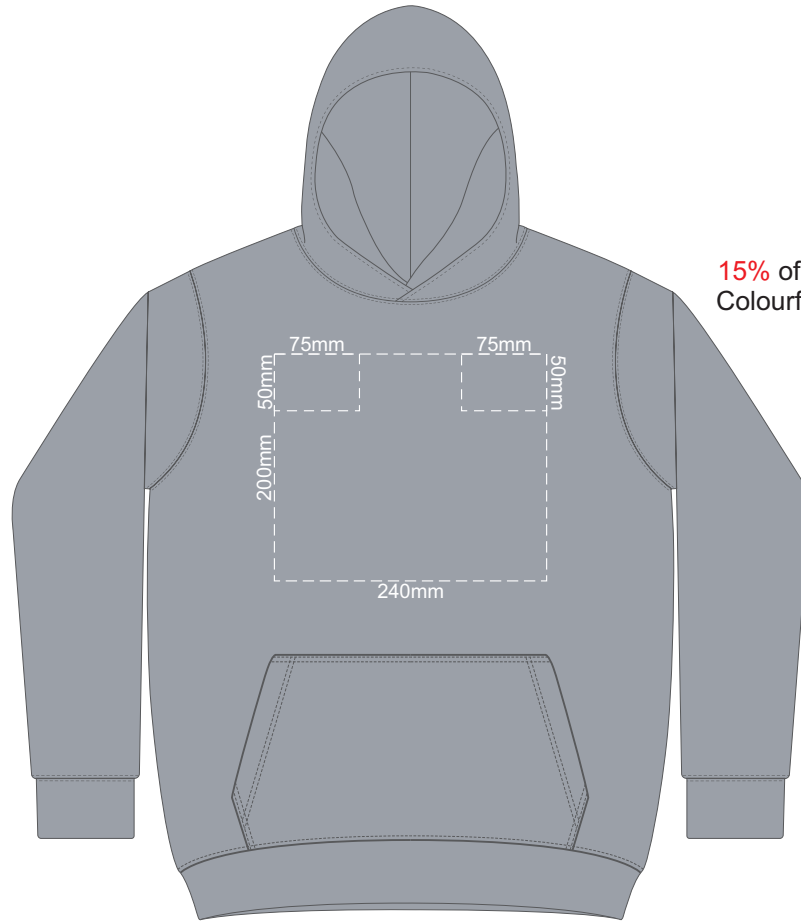

FRONT SLAM 4Y

BACK SLAM 4Y

Print area 240x200mm can be rotated to best suit.
Branding area can be moved **anywhere within the red line.**

15% of Actual Size
Colourflex Transfer

FRONT SLAM 6Y

BACK SLAM 6Y

Print area 240x200mm can be rotated to best suit.
Branding area can be moved **anywhere within the red line.**

15% of Actual Size
Colourflex Transfer

FRONT SLAM 8Y

BACK SLAM 8Y

Print area 240x200mm can be rotated to best suit.
Branding area can be moved **anywhere within the red line.**

15% of Actual Size
Colourflex Transfer

FRONT SLAM 10Y

BACK SLAM 10Y

Print area 240x200mm can be rotated to best suit.
Branding area can be moved **anywhere within the red line.**

FRONT SLAM 12Y

15% of Actual Size
Colourflex Transfer

BACK SLAM 12Y

Print area 240x200mm can be rotated to best suit.
Branding area can be moved **anywhere within the red line.**

15% of Actual Size
Colourflex Transfer

15% of Actual Size
Colourflex Transfer

15% of Actual Size
Colourflex Transfer