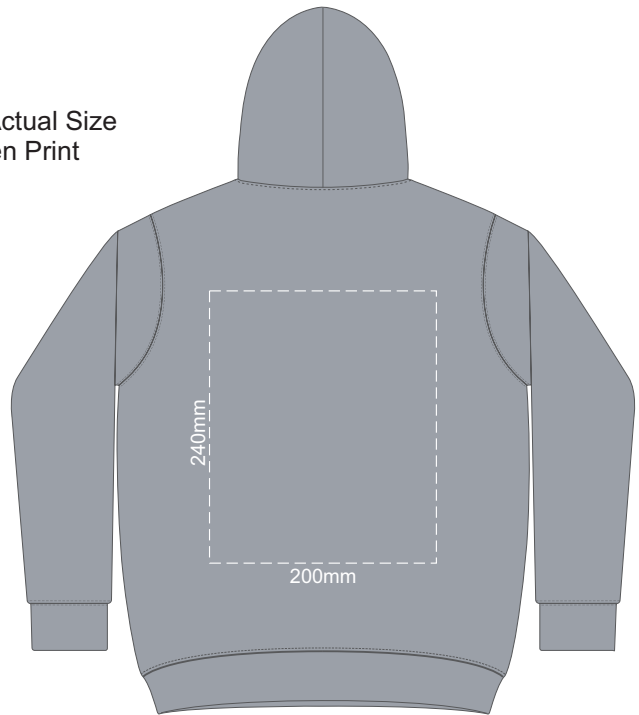

15% of Actual Size
Screen Print

FRONT SLAM 4Y

BACK SLAM 4Y

15% of Actual Size
Screen Print

FRONT SLAM 6Y

BACK SLAM 6Y

15% of Actual Size
Screen Print

FRONT SLAM 8Y

FRONT SLAM 4Y

BACK SLAM 4Y

Print area 240x200mm can be rotated to best suit.
Branding area can be moved **anywhere within the red line.**

15% of Actual Size
Colourflex Transfer

FRONT SLAM 6Y

BACK SLAM 6Y

Print area 240x200mm can be rotated to best suit.
Branding area can be moved **anywhere within the red line.**

15% of Actual Size
Colourflex Transfer

FRONT SLAM 8Y

BACK SLAM 8Y

Print area 240x200mm can be rotated to best suit.
Branding area can be moved **anywhere within the red line.**

15% of Actual Size
Colourflex Transfer

Print area 240x200mm can be rotated to best suit.
Branding area can be moved **anywhere within the red line.**

15% of Actual Size
Colourflex Transfer

15% of Actual Size
Colourflex Transfer

15% of Actual Size
Colourflex Transfer