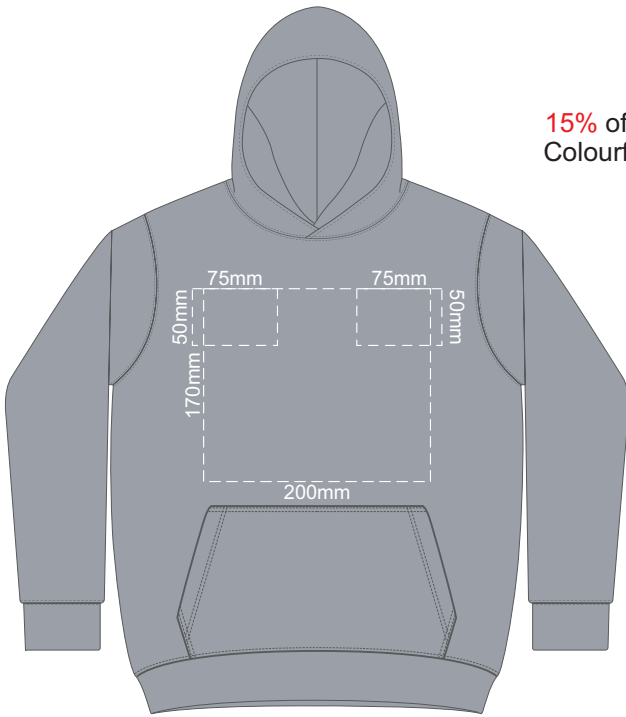

BACK SLAM 8Y

15% of Actual Size
Screen Print

FRONT SLAM 10Y

BACK SLAM 10Y

FRONT SLAM 12Y

**15% of Actual Size
Screen Print**

BACK SLAM 12Y

15% of Actual Size
Colourflex Transfer

FRONT SLAM 4Y

BACK SLAM 4Y

Print area 240x200mm can be rotated to best suit.
Branding area can be moved **anywhere within the red line.**

15% of Actual Size
Colourflex Transfer

FRONT SLAM 6Y

BACK SLAM 6Y

Print area 240x200mm can be rotated to best suit.
Branding area can be moved **anywhere within the red line.**

15% of Actual Size
Colourflex Transfer

FRONT SLAM 8Y

BACK SLAM 8Y

Print area 240x200mm can be rotated to best suit.
Branding area can be moved **anywhere within the red line.**

15% of Actual Size
Colourflex Transfer

Print area 240x200mm can be rotated to best suit.
Branding area can be moved **anywhere within the red line.**

15% of Actual Size
Colourflex Transfer

15% of Actual Size
Colourflex Transfer

15% of Actual Size
Colourflex Transfer