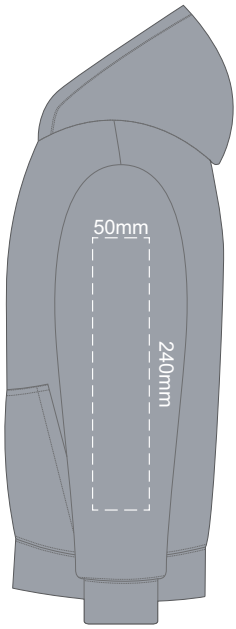

FRONT SLAM 4Y

BACK SLAM 4Y

Print area 240x200mm can be rotated to best suit.
Branding area can be moved **anywhere within the red line.**

15% of Actual Size
Colourflex Transfer

FRONT SLAM 6Y

BACK SLAM 6Y

Print area 240x200mm can be rotated to best suit.
Branding area can be moved **anywhere within the red line.**

15% of Actual Size
Colourflex Transfer

FRONT SLAM 8Y

BACK SLAM 8Y

Print area 240x200mm can be rotated to best suit.
Branding area can be moved **anywhere within the red line.**

15% of Actual Size
Colourflex Transfer

FRONT SLAM 10Y

BACK SLAM 10Y

Print area 240x200mm can be rotated to best suit.
Branding area can be moved **anywhere within the red line.**

FRONT SLAM 12Y

15% of Actual Size
Colourflex Transfer

BACK SLAM 12Y

Print area 240x200mm can be rotated to best suit.
Branding area can be moved **anywhere within the red line.**

15% of Actual Size
Colourflex Transfer

15% of Actual Size
Colourflex Transfer

15% of Actual Size
Colourflex Transfer