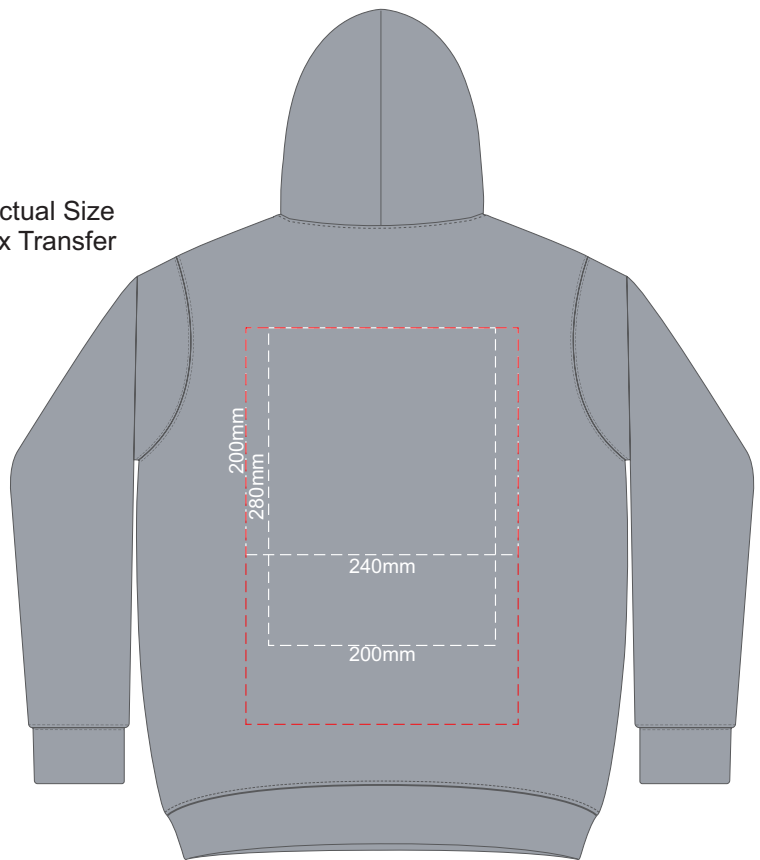

FRONT SLAM 4Y

BACK SLAM 4Y

Print area 240x200mm can be rotated to best suit.
Branding area can be moved **anywhere within the red line.**

15% of Actual Size
Colourflex Transfer

FRONT SLAM 6Y

BACK SLAM 6Y

Print area 240x200mm can be rotated to best suit.
Branding area can be moved **anywhere within the red line.**

15% of Actual Size
Colourflex Transfer

FRONT SLAM 8Y

BACK SLAM 8Y

Print area 240x200mm can be rotated to best suit.
Branding area can be moved **anywhere within the red line.**

15% of Actual Size
Colourflex Transfer

FRONT SLAM 10Y

BACK SLAM 10Y

Print area 240x200mm can be rotated to best suit.
Branding area can be moved **anywhere within the red line.**

FRONT SLAM 12Y

15% of Actual Size
Colourflex Transfer

BACK SLAM 12Y

Print area 240x200mm can be rotated to best suit.
Branding area can be moved **anywhere within the red line.**

15% of Actual Size
Colourflex Transfer

15% of Actual Size
Colourflex Transfer

15% of Actual Size
Colourflex Transfer