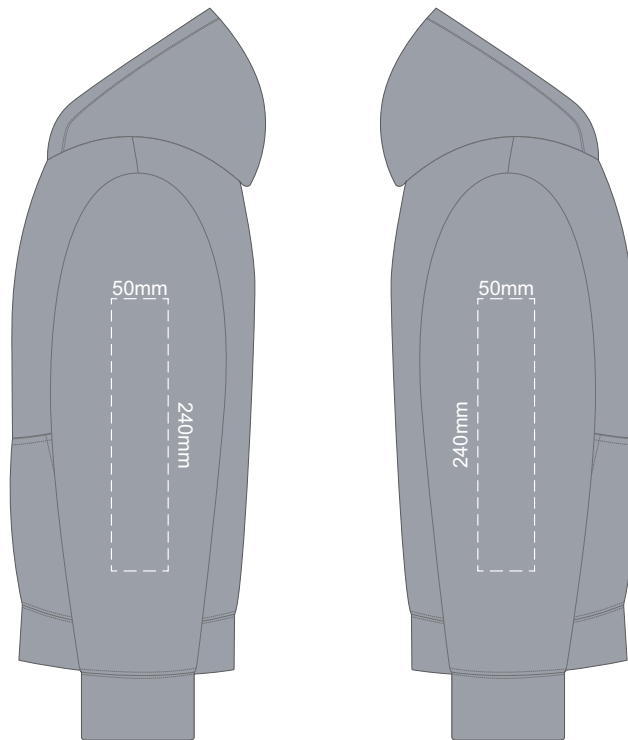

15% of Actual Size
Colourflex Transfer

FRONT SLAM 8Y

BACK SLAM 8Y

Print area 240x200mm can be rotated to best suit.
Branding area can be moved **anywhere within the red line.**

15% of Actual Size
Colourflex Transfer

FRONT SLAM 10Y

BACK SLAM 10Y

Print area 240x200mm can be rotated to best suit.
Branding area can be moved **anywhere within the red line.**

FRONT SLAM 12Y

15% of Actual Size
Colourflex Transfer

BACK SLAM 12Y

Print area 240x200mm can be rotated to best suit.
Branding area can be moved **anywhere within the red line.**

15% of Actual Size
Colourflex Transfer

15% of Actual Size
Colourflex Transfer

15% of Actual Size
Colourflex Transfer

SIDE 1 SLAM 4Y SIDE 2 SLAM 4Y

SIDE 1 SLAM 6Y SIDE 2 SLAM 6Y

SIDE 1 SLAM 8Y SIDE 2 SLAM 8Y

15% of Actual Size
Colourflex Transfer

SIDE 1 SLAM 10Y SIDE 2 SLAM 10Y

15% of Actual Size
Colourflex Transfer

SIDE 1 SLAM 12Y SIDE 2 SLAM 12Y