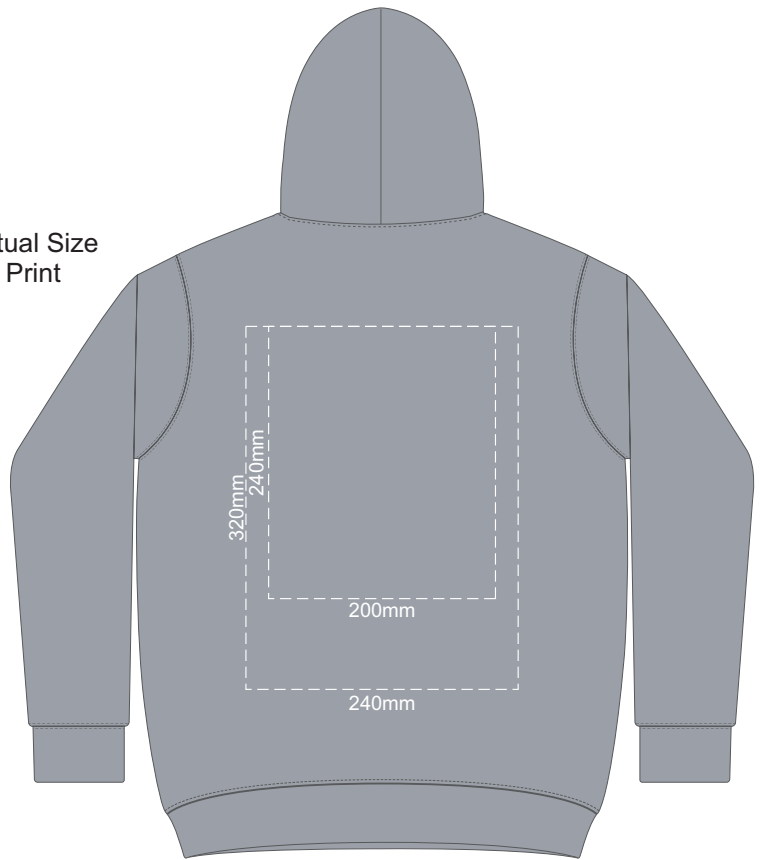

BACK SLAM 10Y