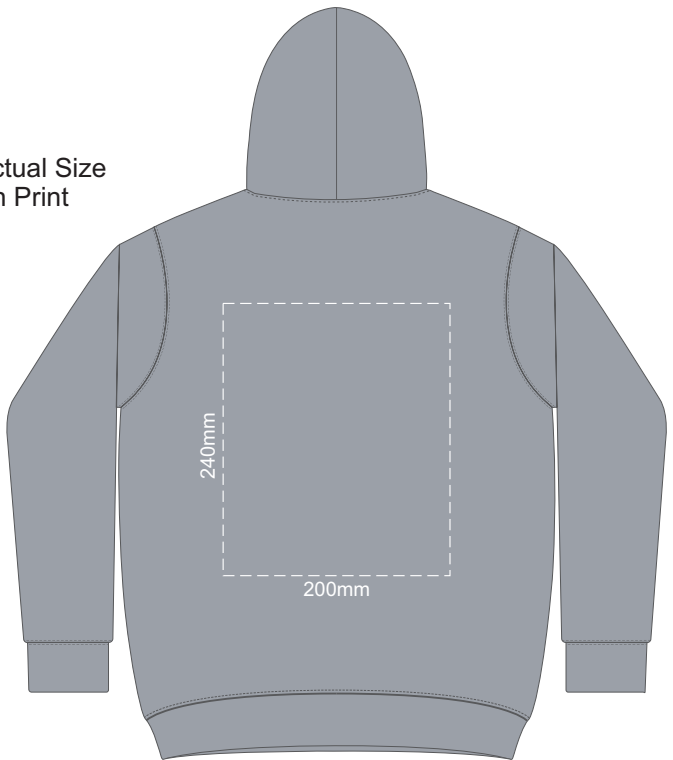

15% of Actual Size
Screen Print

FRONT SLAM 4Y

BACK SLAM 4Y

15% of Actual Size
Screen Print

FRONT SLAM 6Y

BACK SLAM 6Y

15% of Actual Size
Screen Print

FRONT SLAM 8Y

FRONT SLAM 4Y

BACK SLAM 4Y

Print area 240x200mm can be rotated to best suit.
Branding area can be moved **anywhere within the red line.**

15% of Actual Size
Colourflex Transfer

FRONT SLAM 6Y

BACK SLAM 6Y

Print area 240x200mm can be rotated to best suit.
Branding area can be moved **anywhere within the red line.**

15% of Actual Size
Colourflex Transfer

FRONT SLAM 8Y

BACK SLAM 8Y

Print area 240x200mm can be rotated to best suit.
Branding area can be moved **anywhere within the red line.**

15% of Actual Size
Colourflex Transfer

Print area 240x200mm can be rotated to best suit.
Branding area can be moved **anywhere within the red line.**

15% of Actual Size
Colourflex Transfer

15% of Actual Size
Colourflex Transfer

15% of Actual Size
Colourflex Transfer