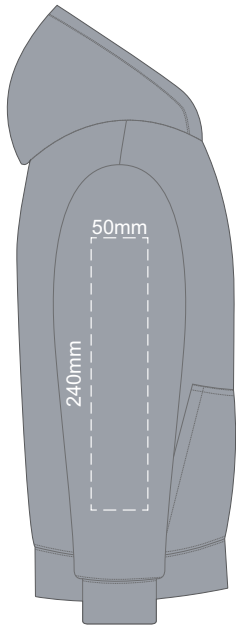

15% of Actual Size
Colourflex Transfer

FRONT SLAM 8Y

BACK SLAM 8Y

Print area 240x200mm can be rotated to best suit.
Branding area can be moved **anywhere within the red line.**

15% of Actual Size
Colourflex Transfer

FRONT SLAM 10Y

BACK SLAM 10Y

Print area 240x200mm can be rotated to best suit.
Branding area can be moved **anywhere within the red line.**

FRONT SLAM 12Y

15% of Actual Size
Colourflex Transfer

BACK SLAM 12Y

Print area 240x200mm can be rotated to best suit.
Branding area can be moved **anywhere within the red line.**

15% of Actual Size
Colourflex Transfer

15% of Actual Size
Colourflex Transfer

15% of Actual Size
Colourflex Transfer

SIDE 1 SLAM 4Y SIDE 2 SLAM 4Y

SIDE 1 SLAM 6Y SIDE 2 SLAM 6Y

SIDE 1 SLAM 8Y SIDE 2 SLAM 8Y

15% of Actual Size
Colourflex Transfer

SIDE 1 SLAM 10Y SIDE 2 SLAM 10Y

15% of Actual Size
Colourflex Transfer

SIDE 1 SLAM 12Y SIDE 2 SLAM 12Y