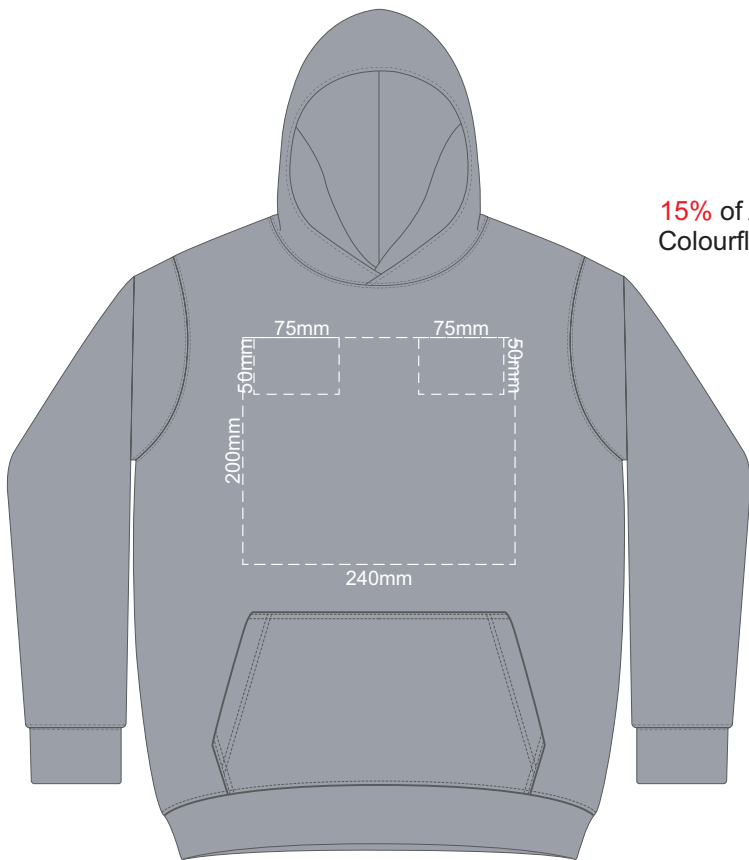

FRONT SLAM 4Y

BACK SLAM 4Y

Print area 240x200mm can be rotated to best suit.
Branding area can be moved **anywhere within the red line.**

15% of Actual Size
Colourflex Transfer

FRONT SLAM 6Y

BACK SLAM 6Y

Print area 240x200mm can be rotated to best suit.
Branding area can be moved **anywhere within the red line.**

15% of Actual Size
Colourflex Transfer

FRONT SLAM 8Y

BACK SLAM 8Y

Print area 240x200mm can be rotated to best suit.
Branding area can be moved **anywhere within the red line.**

15% of Actual Size
Colourflex Transfer

FRONT SLAM 10Y

BACK SLAM 10Y

Print area 240x200mm can be rotated to best suit.
Branding area can be moved **anywhere within the red line.**

FRONT SLAM 12Y

15% of Actual Size
Colourflex Transfer

BACK SLAM 12Y

Print area 240x200mm can be rotated to best suit.
Branding area can be moved **anywhere within the red line.**

15% of Actual Size
Colourflex Transfer

15% of Actual Size
Colourflex Transfer

15% of Actual Size
Colourflex Transfer