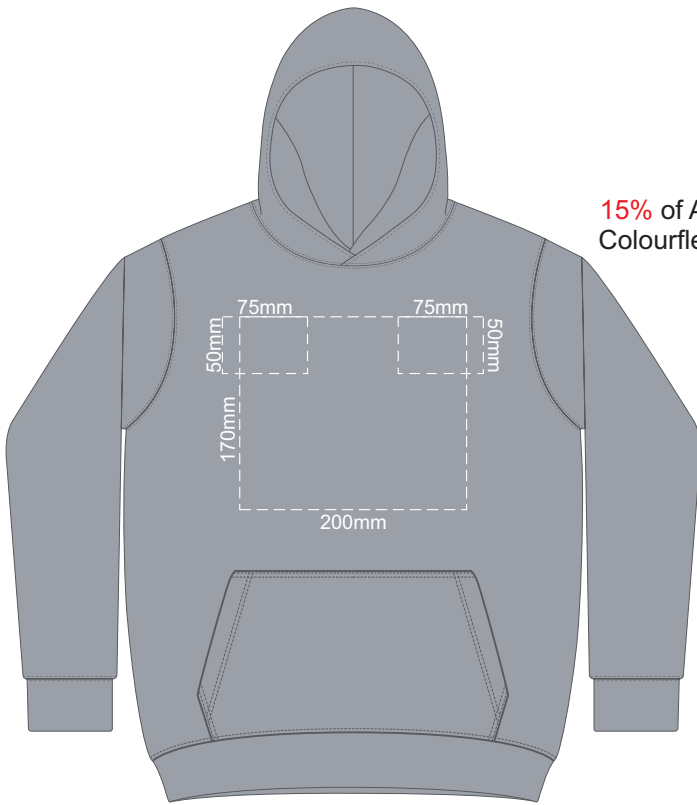

FRONT SLAM 4Y

BACK SLAM 4Y

Print area 240x200mm can be rotated to best suit.
Branding area can be moved **anywhere within the red line.**

15% of Actual Size
Colourflex Transfer

FRONT SLAM 6Y

BACK SLAM 6Y

Print area 240x200mm can be rotated to best suit.
Branding area can be moved **anywhere within the red line.**

15% of Actual Size
Colourflex Transfer

FRONT SLAM 8Y

BACK SLAM 8Y

Print area 240x200mm can be rotated to best suit.
Branding area can be moved **anywhere within the red line.**

15% of Actual Size
Colourflex Transfer

FRONT SLAM 10Y

BACK SLAM 10Y

Print area 240x200mm can be rotated to best suit.
Branding area can be moved **anywhere within the red line.**

FRONT SLAM 12Y

15% of Actual Size
Colourflex Transfer

BACK SLAM 12Y

Print area 240x200mm can be rotated to best suit.
Branding area can be moved **anywhere within the red line.**

15% of Actual Size
Colourflex Transfer

15% of Actual Size
Colourflex Transfer

15% of Actual Size
Colourflex Transfer