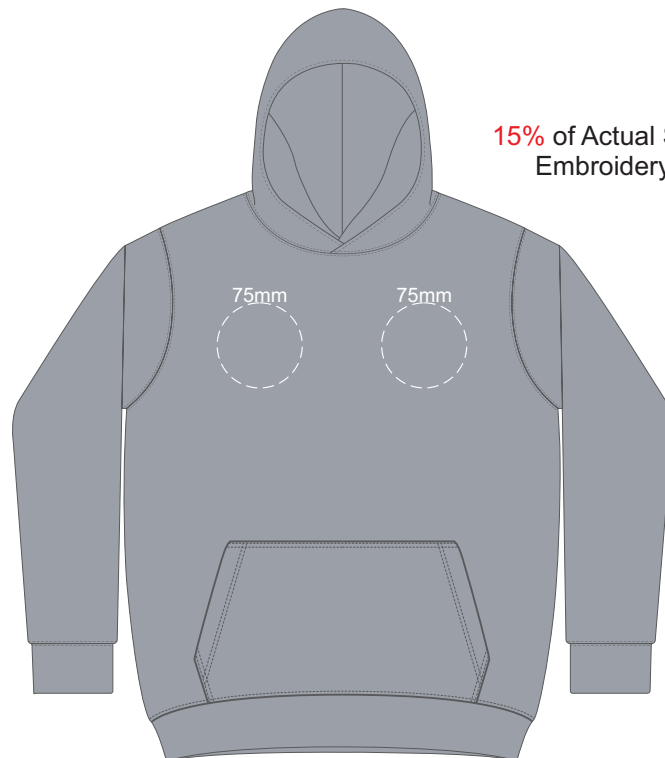

FRONT SLAM 10Y

BACK SLAM 10Y

Print area 240x200mm can be rotated to best suit.
Branding area can be moved **anywhere within the red line.**

FRONT SLAM 12Y

15% of Actual Size
Colourflex Transfer

BACK SLAM 12Y

Print area 240x200mm can be rotated to best suit.
Branding area can be moved **anywhere within the red line.**

15% of Actual Size
Colourflex Transfer

15% of Actual Size
Colourflex Transfer

15% of Actual Size
Colourflex Transfer

SIDE 1 SLAM 4Y SIDE 2 SLAM 4Y

SIDE 1 SLAM 6Y SIDE 2 SLAM 6Y

SIDE 1 SLAM 8Y SIDE 2 SLAM 8Y

15% of Actual Size
Colourflex Transfer

SIDE 1 SLAM 10Y SIDE 2 SLAM 10Y

15% of Actual Size
Colourflex Transfer

SIDE 1 SLAM 12Y SIDE 2 SLAM 12Y

15% of Actual Size
Embroidery

FRONT SLAM 4Y

15% of Actual Size
Embroidery

FRONT SLAM 6Y

FRONT SLAM 8Y

FRONT SLAM 10Y

15% of Actual Size
Embroidery

FRONT SLAM 12Y