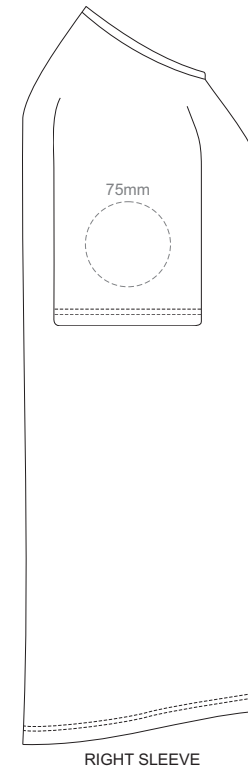

WOMEN'S LARGE LEFT SLEEVE

WOMEN'S LARGE RIGHT SLEEVE

WOMEN'S L

15% of Actual Size
Colourflex Transfer

FRONT WOMEN'S XL
Print area 280x200mm can be rotated to best suit.

BACK WOMEN'S XL
Print area 280x200mm can be rotated to best suit.

WOMEN'S XL LEFT SLEEVE

WOMEN'S XL RIGHT SLEEVE

WOMEN'S XL

15% of Actual Size
Colourflex Transfer

FRONT WOMEN'S XXL
Print area 280x200mm can be rotated to best suit.

BACK WOMEN'S XXL
Print area 280x200mm can be rotated to best suit.

WOMEN'S XXL LEFT SLEEVE

WOMEN'S XXL RIGHT SLEEVE

WOMEN'S XXL

15% of Actual Size
Embroidery

FRONT

LEFT SLEEVE

RIGHT SLEEVE

WOMEN'S XS

15% of Actual Size
Embroidery

WOMEN'S S

15% of Actual Size
Embroidery

FRONT

LEFT SLEEVE

RIGHT SLEEVE

WOMEN'S M

15% of Actual Size
Embroidery