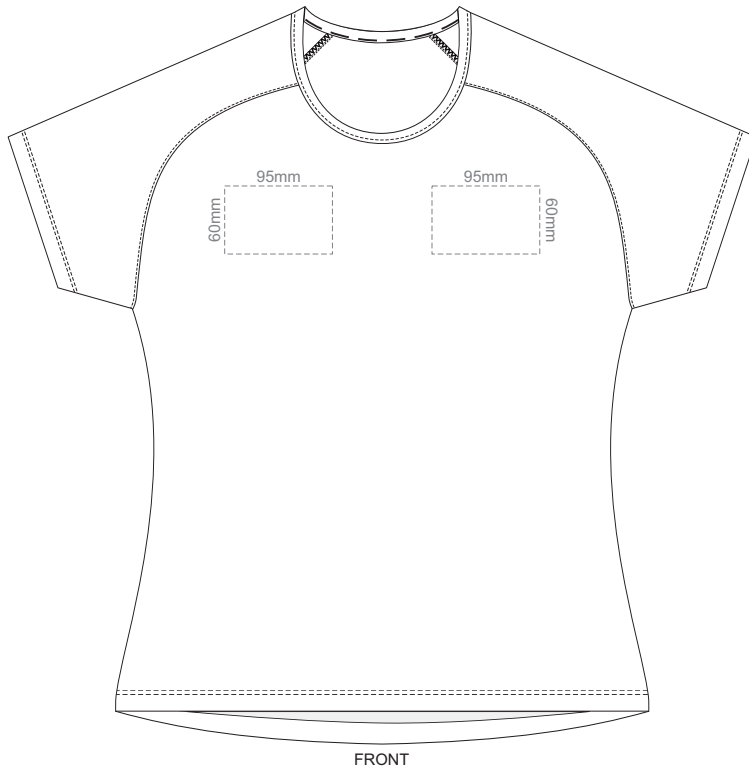

WOMEN'S XL LEFT SLEEVE

WOMEN'S XL RIGHT SLEEVE

WOMEN'S XL

15% of Actual Size
Colourflex Transfer

FRONT WOMEN'S XXL
Print area 280x200mm can be rotated to best suit.

BACK WOMEN'S XXL
Print area 280x200mm can be rotated to best suit.

WOMEN'S XXL LEFT SLEEVE

WOMEN'S XXL RIGHT SLEEVE

WOMEN'S XXL

15% of Actual Size
Embroidery

FRONT

LEFT SLEEVE

RIGHT SLEEVE

WOMEN'S XS

15% of Actual Size
Embroidery

WOMEN'S S

15% of Actual Size
Embroidery

FRONT

LEFT SLEEVE

RIGHT SLEEVE

WOMEN'S M

15% of Actual Size
Embroidery