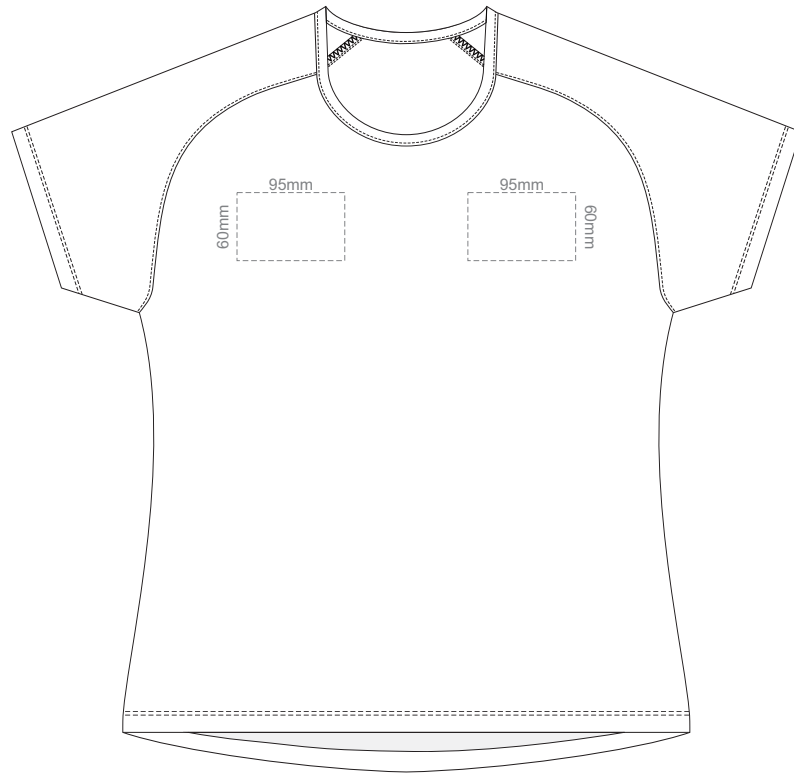

15% of Actual Size
Screen Print

FRONT

BACK

LEFT SLEEVE

RIGHT SLEEVE

WOMEN'S XS

15% of Actual Size
Screen Print

FRONT

WOMEN'S XL LEFT SLEEVE

WOMEN'S XL RIGHT SLEEVE

WOMEN'S XL

15% of Actual Size
Colourflex Transfer

FRONT WOMEN'S XXL
Print area 280x200mm can be rotated to best suit.

BACK WOMEN'S XXL
Print area 280x200mm can be rotated to best suit.

WOMEN'S XXL LEFT SLEEVE

WOMEN'S XXL RIGHT SLEEVE

WOMEN'S XXL

15% of Actual Size
Embroidery

FRONT

LEFT SLEEVE

RIGHT SLEEVE

WOMEN'S XS

15% of Actual Size
Embroidery

WOMEN'S S

15% of Actual Size
Embroidery

FRONT

LEFT SLEEVE

RIGHT SLEEVE

WOMEN'S M

15% of Actual Size
Embroidery