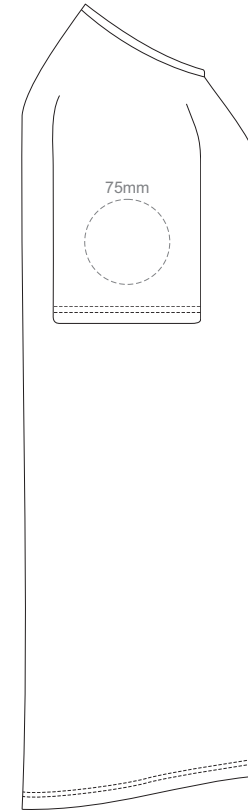

WOMEN'S LARGE LEFT SLEEVE

WOMEN'S LARGE RIGHT SLEEVE

WOMEN'S L

15% of Actual Size
Colourflex Transfer

FRONT WOMEN'S XL
Print area 280x200mm can be rotated to best suit.

BACK WOMEN'S XL
Print area 280x200mm can be rotated to best suit.

WOMEN'S XL LEFT SLEEVE

WOMEN'S XL RIGHT SLEEVE

WOMEN'S XL

15% of Actual Size
Colourflex Transfer

FRONT WOMEN'S XXL
Print area 280x200mm can be rotated to best suit.

BACK WOMEN'S XXL
Print area 280x200mm can be rotated to best suit.

15% of Actual Size
Embroidery

WOMEN'S S

15% of Actual Size
Embroidery

FRONT

LEFT SLEEVE

RIGHT SLEEVE

WOMEN'S M

15% of Actual Size
Embroidery

FRONT

LEFT SLEEVE

RIGHT SLEEVE

WOMEN'S L

15% of Actual Size
Embroidery

FRONT

LEFT SLEEVE

RIGHT SLEEVE