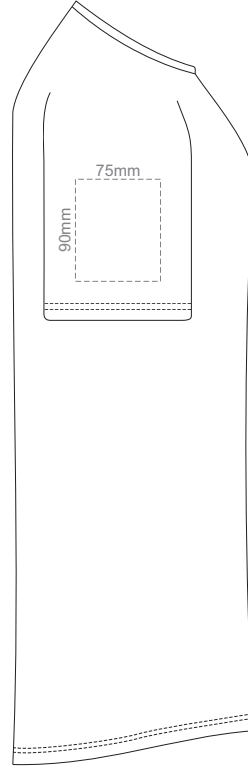

15% of Actual Size
Screen Print

FRONT

BACK

LEFT SLEEVE

RIGHT SLEEVE

WOMEN'S XS

15% of Actual Size
Screen Print

FRONT

BACK

LEFT SLEEVE

RIGHT SLEEVE

WOMEN'S S

15% of Actual Size
Screen Print

FRONT

BACK

LEFT SLEEVE

RIGHT SLEEVE

WOMEN'S M

15% of Actual Size
Screen Print

FRONT

BACK

LEFT SLEEVE

RIGHT SLEEVE

WOMEN'S L

BACK

LEFT SLEEVE

RIGHT SLEEVE

WOMEN'S XXL

15% of Actual Size
Colourflex Transfer

FRONT WOMEN'S EXTRA SMALL
Print area 260x200mm can be rotated to best suit.

BACK WOMEN'S EXTRA SMALL
Print area 260x200mm can be rotated to best suit.