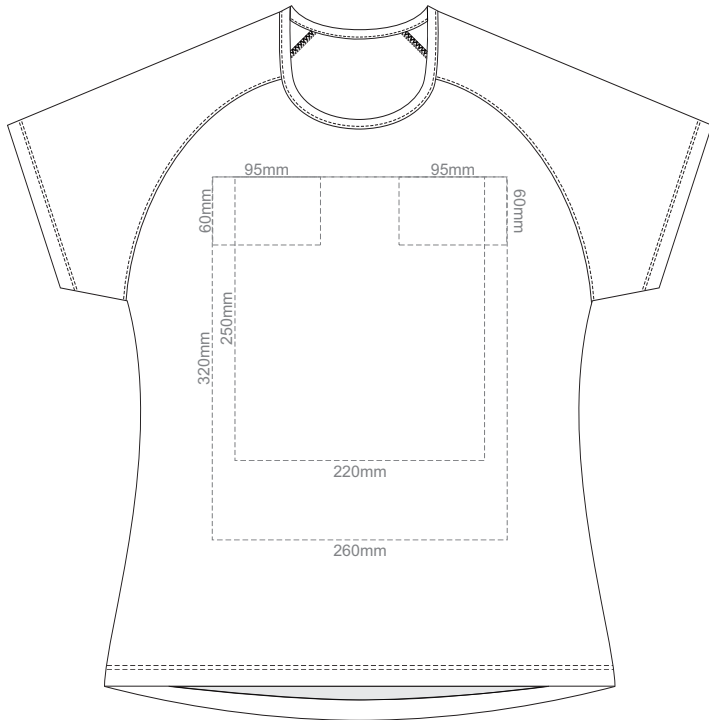

15% of Actual Size
Screen Print

FRONT

BACK

LEFT SLEEVE

RIGHT SLEEVE

WOMEN'S XS

15% of Actual Size
Screen Print

FRONT

BACK

LEFT SLEEVE

RIGHT SLEEVE

WOMEN'S S

15% of Actual Size
Screen Print

FRONT

BACK

LEFT SLEEVE

BACK

LEFT SLEEVE

RIGHT SLEEVE

WOMEN'S XXL

15% of Actual Size
Colourflex Transfer

FRONT WOMEN'S EXTRA SMALL
Print area 260x200mm can be rotated to best suit.

BACK WOMEN'S EXTRA SMALL
Print area 260x200mm can be rotated to best suit.

WOMEN'S XS LEF SLEEVE

WOMEN'S XS RIGHT SLEEVE

WOMEN'S XS

15% of Actual Size
Colourflex Transfer

FRONT WOMEN'S SMALL
Print area 260x200mm can be rotated to best suit.

BACK WOMEN'S SMALL
Print area 260x200mm can be rotated to best suit.