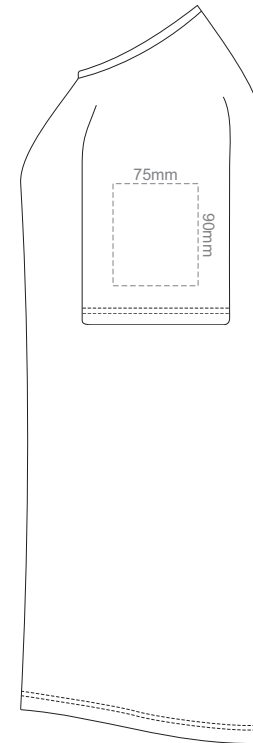

15% of Actual Size
Screen Print

FRONT

BACK

LEFT SLEEVE

RIGHT SLEEVE

WOMEN'S XS

15% of Actual Size
Screen Print

FRONT

BACK

LEFT SLEEVE

RIGHT SLEEVE

WOMEN'S S

15% of Actual Size
Screen Print

FRONT

BACK

LEFT SLEEVE

BACK

LEFT SLEEVE

RIGHT SLEEVE

WOMEN'S XXL

15% of Actual Size
Colourflex Transfer

FRONT WOMEN'S EXTRA SMALL
Print area 260x200mm can be rotated to best suit.

BACK WOMEN'S EXTRA SMALL
Print area 260x200mm can be rotated to best suit.

WOMEN'S XS LEF SLEEVE

WOMEN'S XS RIGHT SLEEVE

WOMEN'S XS

15% of Actual Size
Colourflex Transfer

FRONT WOMEN'S SMALL
Print area 260x200mm can be rotated to best suit.

BACK WOMEN'S SMALL
Print area 260x200mm can be rotated to best suit.