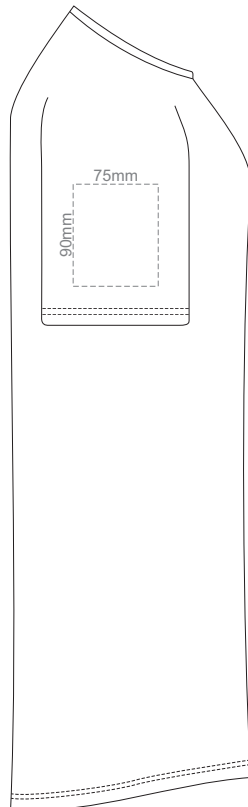

WOMEN'S XS LEF SLEEVE

WOMEN'S XS RIGHT SLEEVE

WOMEN'S XS

15% of Actual Size
Colourflex Transfer

FRONT WOMEN'S SMALL
Print area 260x200mm can be rotated to best suit.

BACK WOMEN'S SMALL
Print area 260x200mm can be rotated to best suit.

WOMEN'S MEDIUM LEFT SLEEVE

WOMEN'S MEDIUM RIGHT SLEEVE

WOMEN'S M

15% of Actual Size
Colourflex Transfer

FRONT WOMEN'S LARGE
Print area 280x200mm can be rotated to best suit.

BACK WOMEN'S LARGE
Print area 280x200mm can be rotated to best suit.

WOMEN'S LARGE LEFT SLEEVE

WOMEN'S LARGE RIGHT SLEEVE

WOMEN'S L

15% of Actual Size
Colourflex Transfer

FRONT WOMEN'S XL
Print area 280x200mm can be rotated to best suit.

BACK WOMEN'S XL
Print area 280x200mm can be rotated to best suit.

WOMEN'S XL LEFT SLEEVE

WOMEN'S XL RIGHT SLEEVE

WOMEN'S XL

15% of Actual Size
Colourflex Transfer

FRONT WOMEN'S XXL
Print area 280x200mm can be rotated to best suit.

BACK WOMEN'S XXL
Print area 280x200mm can be rotated to best suit.