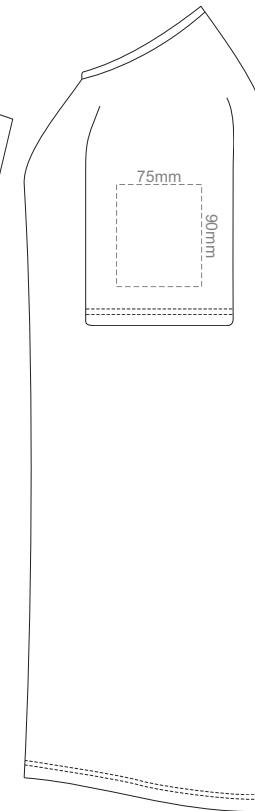

LEFT SLEEVE