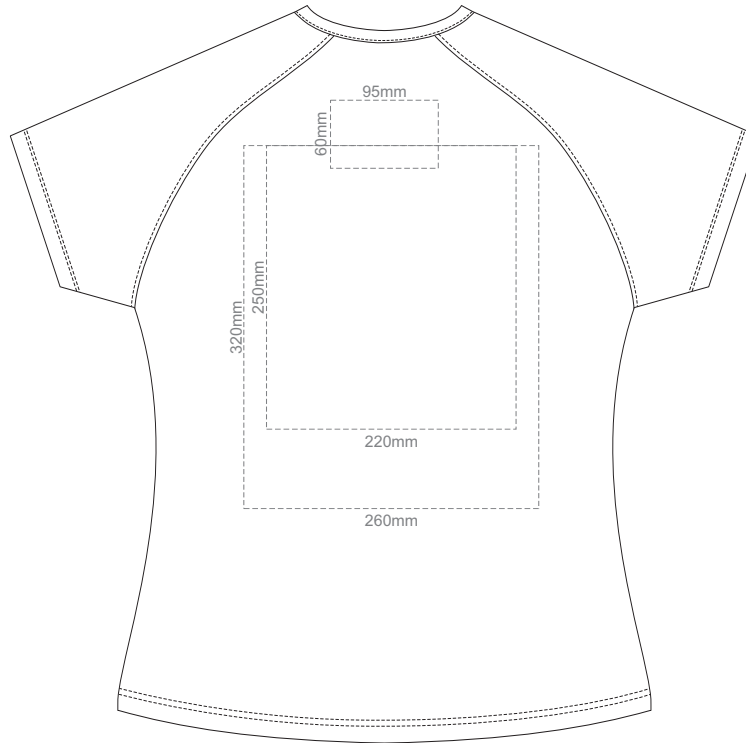

15% of Actual Size
Screen Print

FRONT

BACK

LEFT SLEEVE

RIGHT SLEEVE

WOMEN'S XS

15% of Actual Size
Screen Print

FRONT

BACK

LEFT SLEEVE

RIGHT SLEEVE

WOMEN'S S

15% of Actual Size
Screen Print

FRONT

BACK

LEFT SLEEVE

BACK

LEFT SLEEVE

RIGHT SLEEVE

WOMEN'S XXL

15% of Actual Size
Colourflex Transfer

FRONT WOMEN'S EXTRA SMALL
Print area 260x200mm can be rotated to best suit.

BACK WOMEN'S EXTRA SMALL
Print area 260x200mm can be rotated to best suit.

WOMEN'S XS LEF SLEEVE

WOMEN'S XS RIGHT SLEEVE

WOMEN'S XS

15% of Actual Size
Colourflex Transfer

FRONT WOMEN'S SMALL
Print area 260x200mm can be rotated to best suit.

BACK WOMEN'S SMALL
Print area 260x200mm can be rotated to best suit.