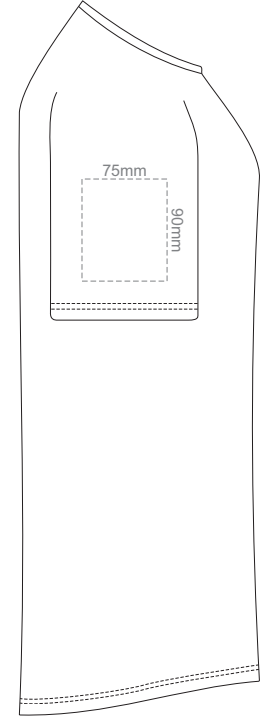

15% of Actual Size
Screen Print

FRONT

BACK

LEFT SLEEVE

RIGHT SLEEVE

WOMEN'S XS

15% of Actual Size
Screen Print

FRONT

BACK

LEFT SLEEVE

RIGHT SLEEVE

WOMEN'S S

15% of Actual Size
Screen Print

FRONT

BACK

LEFT SLEEVE

BACK

LEFT SLEEVE

RIGHT SLEEVE

WOMEN'S XXL

15% of Actual Size
Colourflex Transfer

FRONT WOMEN'S EXTRA SMALL
Print area 260x200mm can be rotated to best suit.

BACK WOMEN'S EXTRA SMALL
Print area 260x200mm can be rotated to best suit.

WOMEN'S XS LEF SLEEVE

WOMEN'S XS RIGHT SLEEVE

WOMEN'S XS

15% of Actual Size
Colourflex Transfer

FRONT WOMEN'S SMALL
Print area 260x200mm can be rotated to best suit.

BACK WOMEN'S SMALL
Print area 260x200mm can be rotated to best suit.