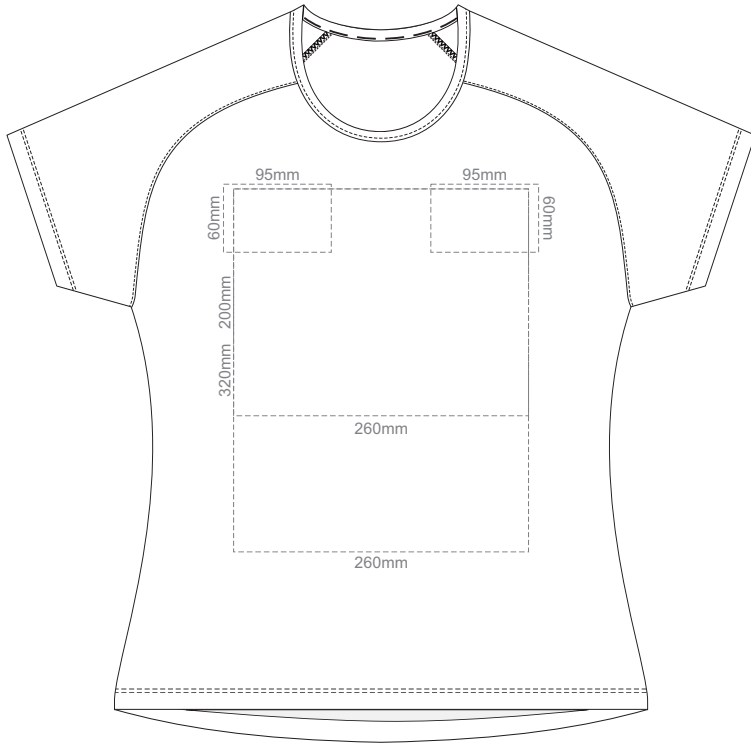

15% of Actual Size
Screen Print

FRONT

BACK

LEFT SLEEVE

RIGHT SLEEVE

WOMEN'S XS

15% of Actual Size
Screen Print

FRONT

BACK

LEFT SLEEVE

RIGHT SLEEVE

WOMEN'S XXL

15% of Actual Size
Colourflex Transfer

FRONT WOMEN'S EXTRA SMALL
Print area 260x200mm can be rotated to best suit.

BACK WOMEN'S EXTRA SMALL
Print area 260x200mm can be rotated to best suit.

WOMEN'S XS LEF SLEEVE

WOMEN'S XS RIGHT SLEEVE

WOMEN'S XS

15% of Actual Size
Colourflex Transfer

FRONT WOMEN'S SMALL
Print area 260x200mm can be rotated to best suit.

BACK WOMEN'S SMALL
Print area 260x200mm can be rotated to best suit.

WOMEN'S SMALL LEFT SLEEVE

WOMEN'S SMALL RIGHT SLEEVE

WOMEN'S S

15% of Actual Size
Colourflex Transfer

FRONT WOMEN'S MEDIUM
Print area 280x200mm can be rotated to best suit.

BACK WOMEN'S MEDIUM
Print area 280x200mm can be rotated to best suit.