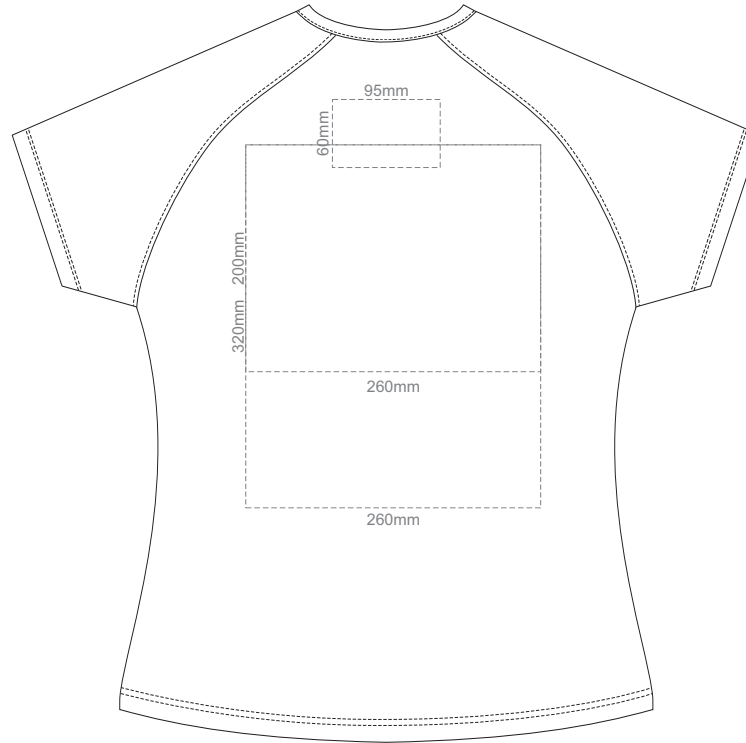

BACK

LEFT SLEEVE

RIGHT SLEEVE

WOMEN'S XXL

15% of Actual Size
Colourflex Transfer

FRONT WOMEN'S EXTRA SMALL
Print area 260x200mm can be rotated to best suit.

BACK WOMEN'S EXTRA SMALL
Print area 260x200mm can be rotated to best suit.

WOMEN'S XS LEF SLEEVE

WOMEN'S XS RIGHT SLEEVE

WOMEN'S XS

15% of Actual Size
Colourflex Transfer

FRONT WOMEN'S SMALL
Print area 260x200mm can be rotated to best suit.

BACK WOMEN'S SMALL
Print area 260x200mm can be rotated to best suit.

WOMEN'S SMALL LEFT SLEEVE

WOMEN'S SMALL RIGHT SLEEVE

WOMEN'S S

15% of Actual Size
Colourflex Transfer

FRONT WOMEN'S MEDIUM
Print area 280x200mm can be rotated to best suit.

BACK WOMEN'S MEDIUM
Print area 280x200mm can be rotated to best suit.

WOMEN'S LARGE LEFT SLEEVE

WOMEN'S LARGE RIGHT SLEEVE

WOMEN'S L

15% of Actual Size
Colourflex Transfer

FRONT WOMEN'S XL
Print area 280x200mm can be rotated to best suit.

BACK WOMEN'S XL
Print area 280x200mm can be rotated to best suit.