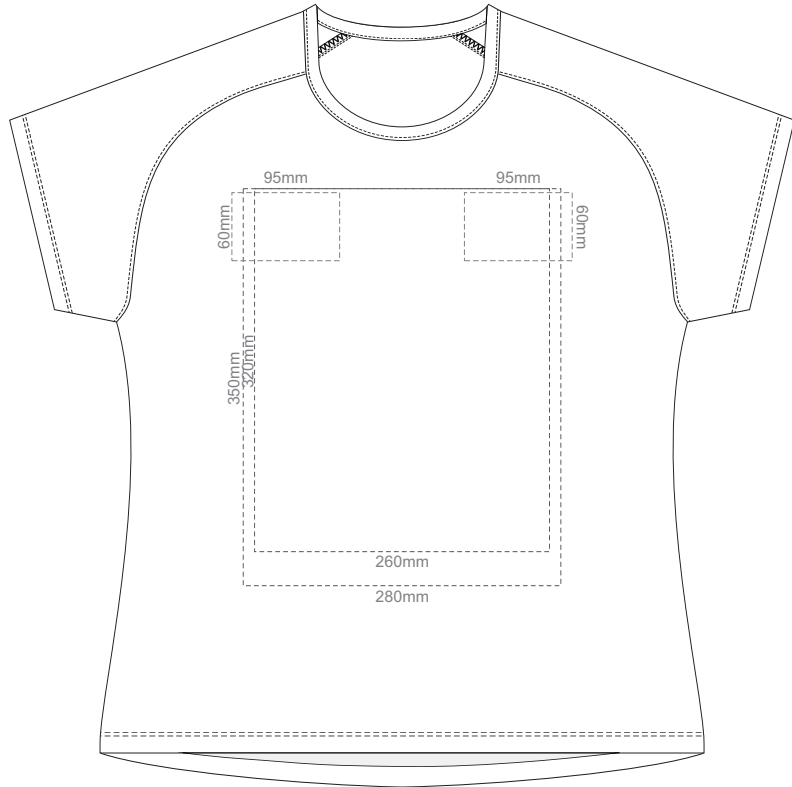

15% of Actual Size
Screen Print

FRONT

BACK

LEFT SLEEVE

RIGHT SLEEVE

WOMEN'S XS

15% of Actual Size
Screen Print

FRONT

BACK

LEFT SLEEVE

RIGHT SLEEVE

WOMEN'S S

15% of Actual Size
Screen Print

FRONT

BACK

LEFT SLEEVE

RIGHT SLEEVE

WOMEN'S M

15% of Actual Size
Screen Print

FRONT

BACK

LEFT SLEEVE

RIGHT SLEEVE

WOMEN'S L

BACK

LEFT SLEEVE

RIGHT SLEEVE

WOMEN'S XXL

15% of Actual Size
Colourflex Transfer

FRONT WOMEN'S EXTRA SMALL
Print area 260x200mm can be rotated to best suit.

BACK WOMEN'S EXTRA SMALL
Print area 260x200mm can be rotated to best suit.