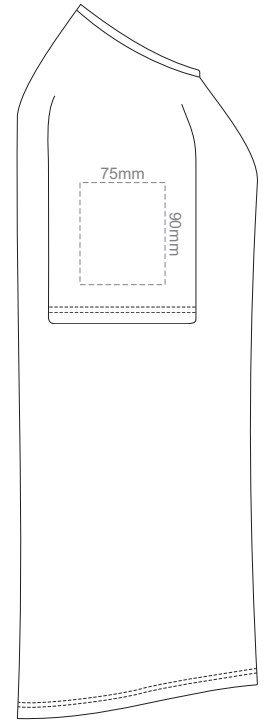

15% of Actual Size
Screen Print

FRONT

BACK

LEFT SLEEVE

RIGHT SLEEVE

WOMEN'S XL

15% of Actual Size
Screen Print

FRONT

BACK

LEFT SLEEVE

RIGHT SLEEVE

WOMEN'S XXL

15% of Actual Size
Colourflex Transfer

FRONT WOMEN'S EXTRA SMALL
Print area 260x200mm can be rotated to best suit.

BACK WOMEN'S EXTRA SMALL
Print area 260x200mm can be rotated to best suit.

WOMEN'S XS LEF SLEEVE

WOMEN'S XS RIGHT SLEEVE

WOMEN'S XS

15% of Actual Size
Colourflex Transfer

FRONT WOMEN'S SMALL
Print area 260x200mm can be rotated to best suit.

BACK WOMEN'S SMALL
Print area 260x200mm can be rotated to best suit.

WOMEN'S SMALL LEFT SLEEVE

WOMEN'S SMALL RIGHT SLEEVE

WOMEN'S S

15% of Actual Size
Colourflex Transfer

FRONT WOMEN'S MEDIUM
Print area 280x200mm can be rotated to best suit.

BACK WOMEN'S MEDIUM
Print area 280x200mm can be rotated to best suit.