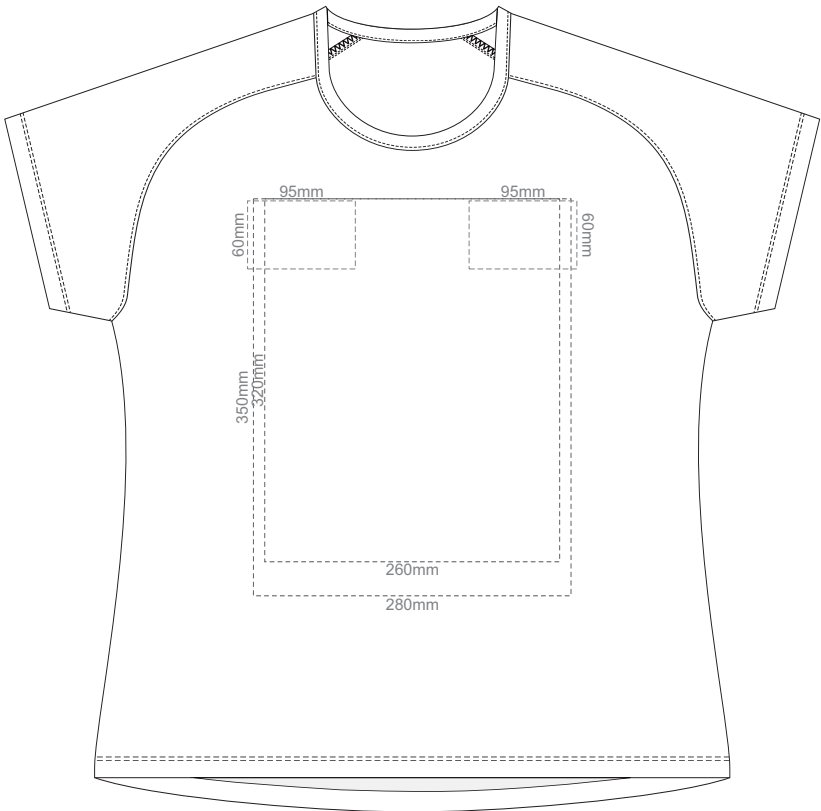

BACK

LEFT SLEEVE

RIGHT SLEEVE

WOMEN'S S

15% of Actual Size
Screen Print

FRONT

BACK

LEFT SLEEVE

RIGHT SLEEVE

WOMEN'S M

15% of Actual Size
Screen Print

FRONT

BACK

LEFT SLEEVE

RIGHT SLEEVE

WOMEN'S L

15% of Actual Size
Screen Print

FRONT

BACK

LEFT SLEEVE

RIGHT SLEEVE

WOMEN'S XL

15% of Actual Size
Screen Print

FRONT

BACK

LEFT SLEEVE

RIGHT SLEEVE

WOMEN'S XXL

15% of Actual Size
Colourflex Transfer

FRONT WOMEN'S EXTRA SMALL
Print area 260x200mm can be rotated to best suit.

BACK WOMEN'S EXTRA SMALL
Print area 260x200mm can be rotated to best suit.