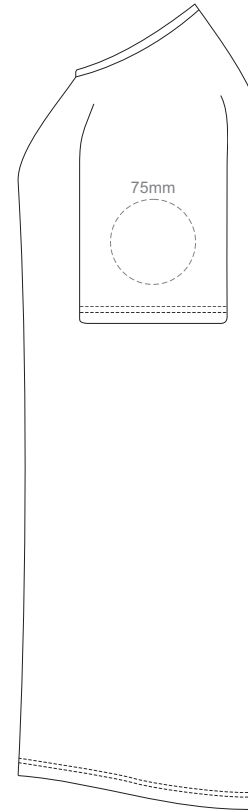

WOMEN'S LARGE LEFT SLEEVE

WOMEN'S LARGE RIGHT SLEEVE

WOMEN'S L

15% of Actual Size
Colourflex Transfer

FRONT WOMEN'S XL
Print area 280x200mm can be rotated to best suit.

BACK WOMEN'S XL
Print area 280x200mm can be rotated to best suit.

WOMEN'S XL LEFT SLEEVE

WOMEN'S XL RIGHT SLEEVE

WOMEN'S XL

15% of Actual Size
Colourflex Transfer

FRONT WOMEN'S XXL
Print area 280x200mm can be rotated to best suit.

BACK WOMEN'S XXL
Print area 280x200mm can be rotated to best suit.

15% of Actual Size
Embroidery

WOMEN'S S

15% of Actual Size
Embroidery

FRONT

LEFT SLEEVE

RIGHT SLEEVE

WOMEN'S M

15% of Actual Size
Embroidery

FRONT

LEFT SLEEVE

RIGHT SLEEVE

WOMEN'S L

15% of Actual Size
Embroidery

FRONT

LEFT SLEEVE

RIGHT SLEEVE