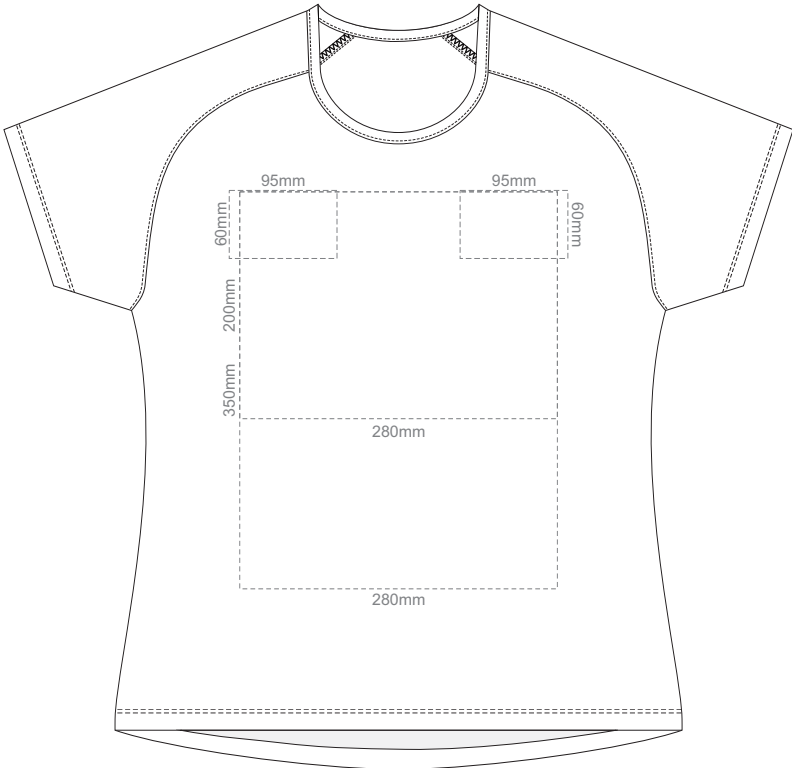

WOMEN'S XS LEF SLEEVE

WOMEN'S XS RIGHT SLEEVE

WOMEN'S XS

15% of Actual Size
Colourflex Transfer

FRONT WOMEN'S SMALL
Print area 260x200mm can be rotated to best suit.

BACK WOMEN'S SMALL
Print area 260x200mm can be rotated to best suit.

WOMEN'S SMALL LEFT SLEEVE

WOMEN'S SMALL RIGHT SLEEVE

WOMEN'S S

15% of Actual Size
Colourflex Transfer

FRONT WOMEN'S MEDIUM
Print area 280x200mm can be rotated to best suit.

BACK WOMEN'S MEDIUM
Print area 280x200mm can be rotated to best suit.

WOMEN'S MEDIUM LEFT SLEEVE

WOMEN'S MEDIUM RIGHT SLEEVE

WOMEN'S M

15% of Actual Size
Colourflex Transfer

FRONT WOMEN'S LARGE
Print area 280x200mm can be rotated to best suit.

BACK WOMEN'S LARGE
Print area 280x200mm can be rotated to best suit.

WOMEN'S LARGE LEFT SLEEVE

WOMEN'S LARGE RIGHT SLEEVE

WOMEN'S L

15% of Actual Size
Colourflex Transfer

FRONT WOMEN'S XL
Print area 280x200mm can be rotated to best suit.

BACK WOMEN'S XL
Print area 280x200mm can be rotated to best suit.