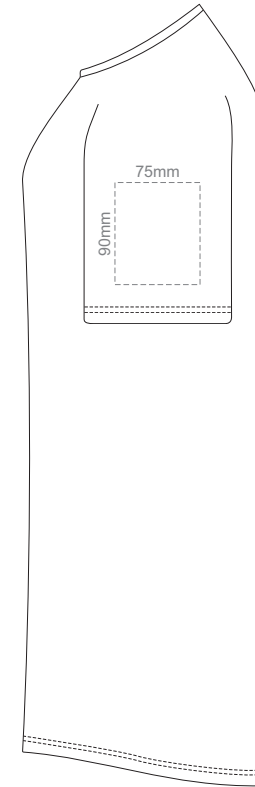

15% of Actual Size
Screen Print

FRONT

BACK

LEFT SLEEVE

RIGHT SLEEVE

WOMEN'S XS

15% of Actual Size
Screen Print

FRONT

BACK

LEFT SLEEVE

RIGHT SLEEVE

WOMEN'S S

15% of Actual Size
Screen Print

FRONT

BACK

LEFT SLEEVE

RIGHT SLEEVE

WOMEN'S M

15% of Actual Size
Screen Print

FRONT

BACK

LEFT SLEEVE

RIGHT SLEEVE

WOMEN'S L

BACK

LEFT SLEEVE

RIGHT SLEEVE

WOMEN'S XXL

15% of Actual Size
Colourflex Transfer

FRONT WOMEN'S EXTRA SMALL
Print area 260x200mm can be rotated to best suit.

BACK WOMEN'S EXTRA SMALL
Print area 260x200mm can be rotated to best suit.