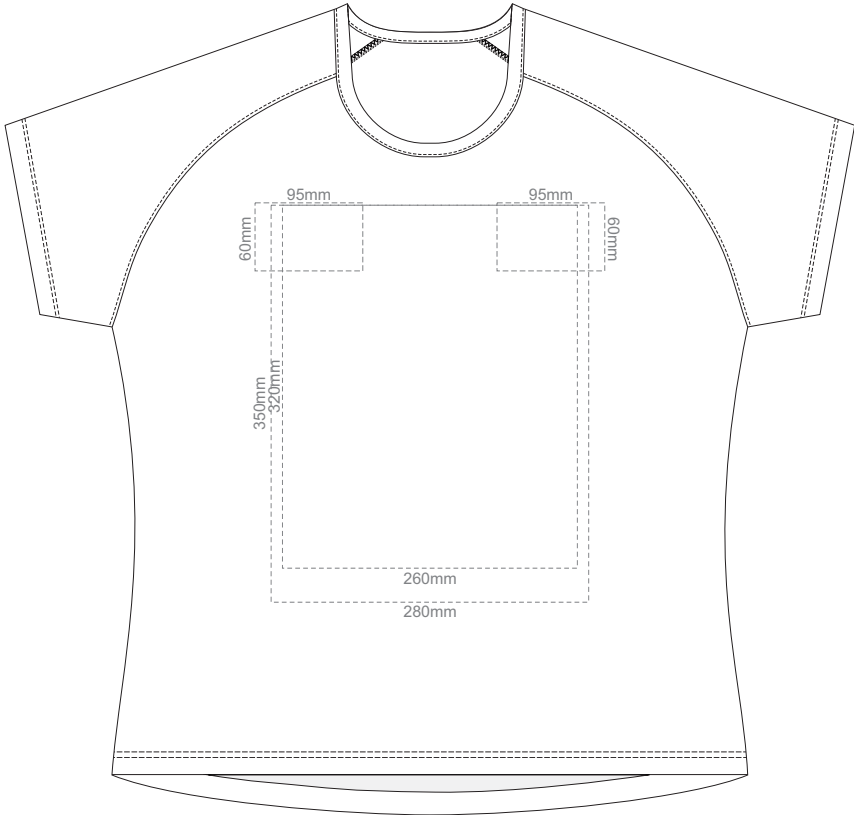

RIGHT SLEEVE

WOMEN'S M

15% of Actual Size
Screen Print

FRONT

BACK

LEFT SLEEVE

RIGHT SLEEVE

WOMEN'S L

15% of Actual Size
Screen Print

FRONT

BACK

LEFT SLEEVE

RIGHT SLEEVE

WOMEN'S XL

15% of Actual Size
Screen Print

FRONT

BACK

LEFT SLEEVE

RIGHT SLEEVE

WOMEN'S XXL

15% of Actual Size
Colourflex Transfer

FRONT WOMEN'S EXTRA SMALL
Print area 260x200mm can be rotated to best suit.

BACK WOMEN'S EXTRA SMALL
Print area 260x200mm can be rotated to best suit.

WOMEN'S XS LEF SLEEVE

WOMEN'S XS RIGHT SLEEVE

WOMEN'S XS

15% of Actual Size
Colourflex Transfer

FRONT WOMEN'S SMALL
Print area 260x200mm can be rotated to best suit.

BACK WOMEN'S SMALL
Print area 260x200mm can be rotated to best suit.