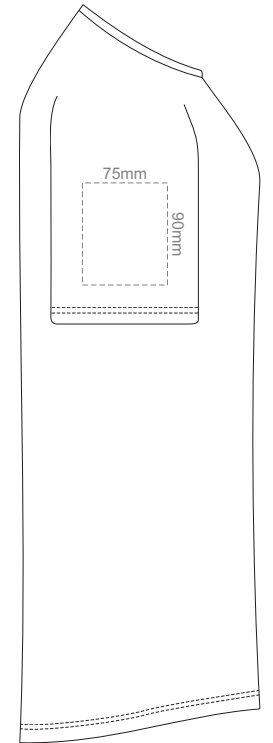

BACK

LEFT SLEEVE

RIGHT SLEEVE

WOMEN'S XXL

15% of Actual Size
Colourflex Transfer

FRONT WOMEN'S EXTRA SMALL
Print area 260x200mm can be rotated to best suit.

BACK WOMEN'S EXTRA SMALL
Print area 260x200mm can be rotated to best suit.

WOMEN'S XS LEF SLEEVE

WOMEN'S XS RIGHT SLEEVE

WOMEN'S XS

15% of Actual Size
Colourflex Transfer

FRONT WOMEN'S SMALL
Print area 260x200mm can be rotated to best suit.

BACK WOMEN'S SMALL
Print area 260x200mm can be rotated to best suit.

WOMEN'S SMALL LEFT SLEEVE

WOMEN'S SMALL RIGHT SLEEVE

WOMEN'S S

15% of Actual Size
Colourflex Transfer

FRONT WOMEN'S MEDIUM
Print area 280x200mm can be rotated to best suit.

BACK WOMEN'S MEDIUM
Print area 280x200mm can be rotated to best suit.

WOMEN'S LARGE LEFT SLEEVE

WOMEN'S LARGE RIGHT SLEEVE

WOMEN'S L

15% of Actual Size
Colourflex Transfer

FRONT WOMEN'S XL
Print area 280x200mm can be rotated to best suit.

BACK WOMEN'S XL
Print area 280x200mm can be rotated to best suit.