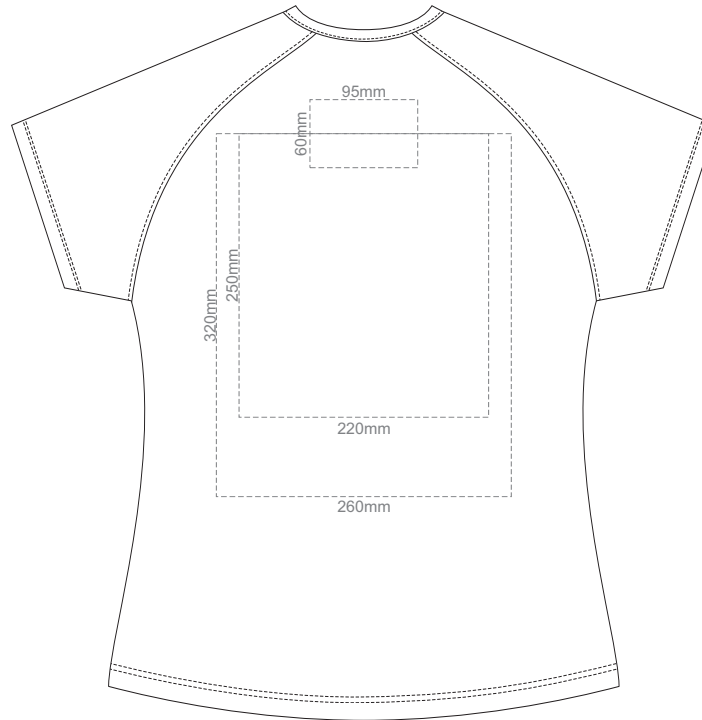

15% of Actual Size
Screen Print

FRONT

BACK

LEFT SLEEVE

RIGHT SLEEVE

WOMEN'S XS

15% of Actual Size
Screen Print

FRONT

BACK

LEFT SLEEVE

RIGHT SLEEVE

WOMEN'S S

15% of Actual Size
Screen Print

FRONT

BACK

LEFT SLEEVE

BACK

LEFT SLEEVE

RIGHT SLEEVE

WOMEN'S XXL

15% of Actual Size
Colourflex Transfer

FRONT WOMEN'S EXTRA SMALL
Print area 260x200mm can be rotated to best suit.

BACK WOMEN'S EXTRA SMALL
Print area 260x200mm can be rotated to best suit.

WOMEN'S XS LEF SLEEVE

WOMEN'S XS RIGHT SLEEVE

WOMEN'S XS

15% of Actual Size
Colourflex Transfer

FRONT WOMEN'S SMALL
Print area 260x200mm can be rotated to best suit.

BACK WOMEN'S SMALL
Print area 260x200mm can be rotated to best suit.