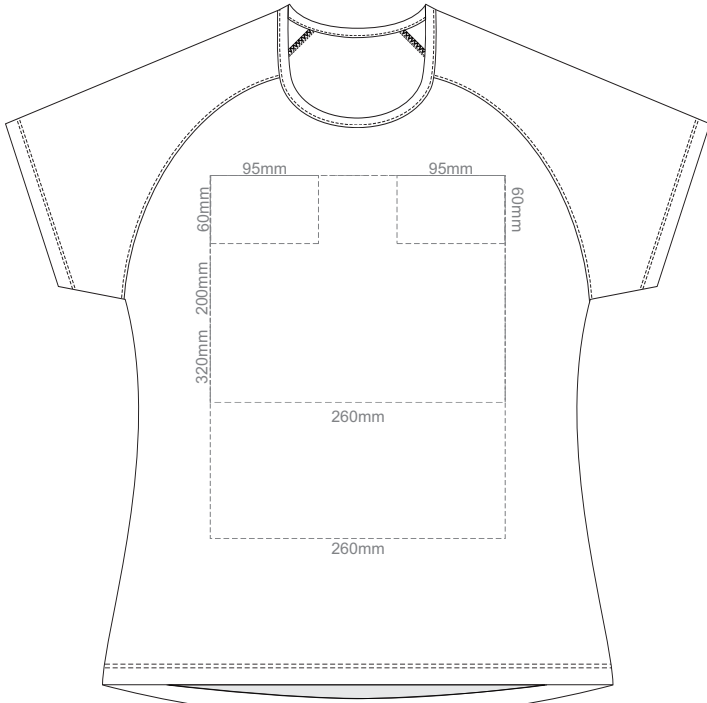

15% of Actual Size
Screen Print

FRONT

BACK

LEFT SLEEVE

RIGHT SLEEVE

WOMEN'S XL

15% of Actual Size
Screen Print

FRONT

BACK

LEFT SLEEVE

RIGHT SLEEVE

WOMEN'S XXL

15% of Actual Size
Colourflex Transfer

FRONT WOMEN'S EXTRA SMALL
Print area 260x200mm can be rotated to best suit.

BACK WOMEN'S EXTRA SMALL
Print area 260x200mm can be rotated to best suit.

WOMEN'S XS LEF SLEEVE

WOMEN'S XS RIGHT SLEEVE

WOMEN'S XS

15% of Actual Size
Colourflex Transfer

FRONT WOMEN'S SMALL
Print area 260x200mm can be rotated to best suit.

BACK WOMEN'S SMALL
Print area 260x200mm can be rotated to best suit.

WOMEN'S SMALL LEFT SLEEVE

WOMEN'S SMALL RIGHT SLEEVE

WOMEN'S S

15% of Actual Size
Colourflex Transfer

FRONT WOMEN'S MEDIUM
Print area 280x200mm can be rotated to best suit.

BACK WOMEN'S MEDIUM
Print area 280x200mm can be rotated to best suit.