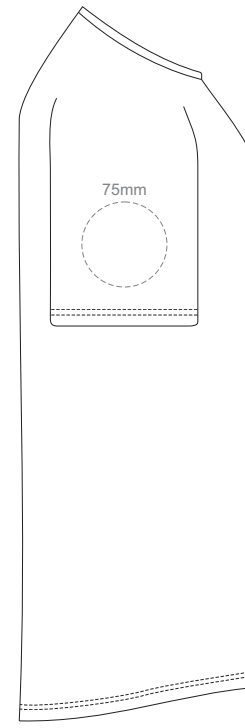

WOMEN'S LARGE LEFT SLEEVE

WOMEN'S LARGE RIGHT SLEEVE

WOMEN'S L

15% of Actual Size
Colourflex Transfer

FRONT WOMEN'S XL
Print area 280x200mm can be rotated to best suit.

BACK WOMEN'S XL
Print area 280x200mm can be rotated to best suit.

WOMEN'S XL LEFT SLEEVE

WOMEN'S XL RIGHT SLEEVE

WOMEN'S XL

15% of Actual Size
Colourflex Transfer

FRONT WOMEN'S XXL
Print area 280x200mm can be rotated to best suit.

BACK WOMEN'S XXL
Print area 280x200mm can be rotated to best suit.

WOMEN'S XXL LEFT SLEEVE

WOMEN'S XXL RIGHT SLEEVE

WOMEN'S XXL

15% of Actual Size
Embroidery

FRONT

LEFT SLEEVE

RIGHT SLEEVE

WOMEN'S XS

15% of Actual Size
Embroidery

WOMEN'S S

15% of Actual Size
Embroidery

FRONT

LEFT SLEEVE

RIGHT SLEEVE

WOMEN'S M

15% of Actual Size
Embroidery