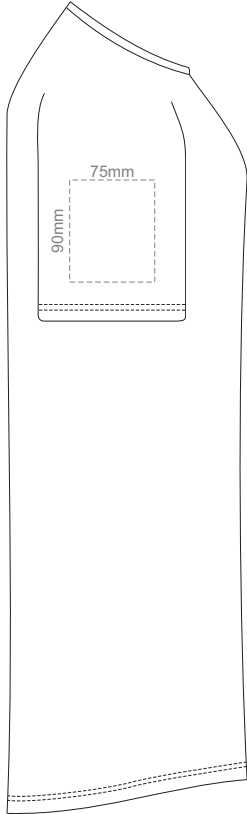

WOMEN'S XS LEF SLEEVE

WOMEN'S XS RIGHT SLEEVE

WOMEN'S XS

15% of Actual Size
Colourflex Transfer

FRONT WOMEN'S SMALL
Print area 260x200mm can be rotated to best suit.

BACK WOMEN'S SMALL
Print area 260x200mm can be rotated to best suit.

WOMEN'S LARGE LEFT SLEEVE

WOMEN'S LARGE RIGHT SLEEVE

WOMEN'S L

15% of Actual Size
Colourflex Transfer

FRONT WOMEN'S XL
Print area 280x200mm can be rotated to best suit.

BACK WOMEN'S XL
Print area 280x200mm can be rotated to best suit.

WOMEN'S XL LEFT SLEEVE

WOMEN'S XL RIGHT SLEEVE

WOMEN'S XL

15% of Actual Size
Colourflex Transfer

FRONT WOMEN'S XXL
Print area 280x200mm can be rotated to best suit.

BACK WOMEN'S XXL
Print area 280x200mm can be rotated to best suit.

WOMEN'S XXL LEFT SLEEVE

WOMEN'S XXL RIGHT SLEEVE

WOMEN'S XXL

15% of Actual Size
Embroidery

FRONT

LEFT SLEEVE

RIGHT SLEEVE

WOMEN'S XS