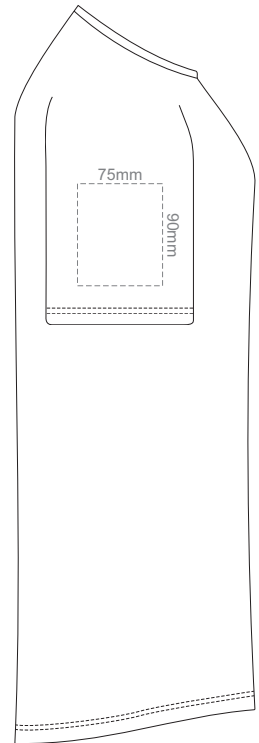

15% of Actual Size
Screen Print

FRONT

BACK

LEFT SLEEVE

RIGHT SLEEVE

WOMEN'S XS

15% of Actual Size
Screen Print

FRONT

BACK

LEFT SLEEVE

RIGHT SLEEVE

WOMEN'S S

15% of Actual Size
Screen Print

FRONT

BACK

LEFT SLEEVE

BACK

LEFT SLEEVE

RIGHT SLEEVE

WOMEN'S XXL

15% of Actual Size
Colourflex Transfer

FRONT WOMEN'S EXTRA SMALL
Print area 260x200mm can be rotated to best suit.

BACK WOMEN'S EXTRA SMALL
Print area 260x200mm can be rotated to best suit.

WOMEN'S XS LEF SLEEVE

WOMEN'S XS RIGHT SLEEVE

WOMEN'S XS

15% of Actual Size
Colourflex Transfer

FRONT WOMEN'S SMALL
Print area 260x200mm can be rotated to best suit.

BACK WOMEN'S SMALL
Print area 260x200mm can be rotated to best suit.