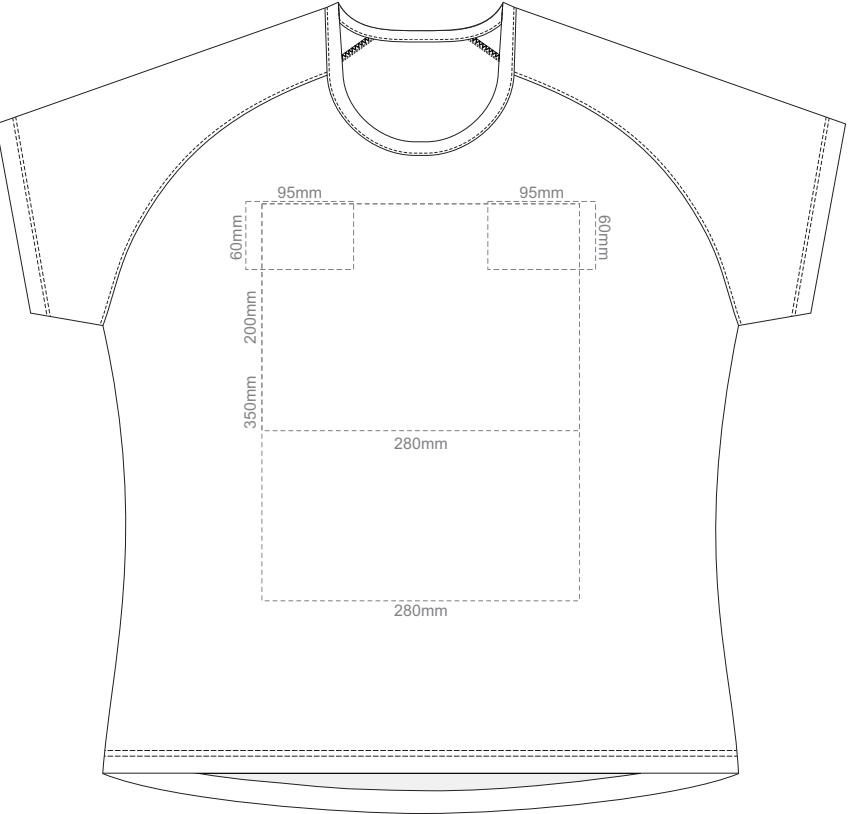

BACK

LEFT SLEEVE

RIGHT SLEEVE

WOMEN'S S

15% of Actual Size
Screen Print

FRONT

BACK

LEFT SLEEVE

WOMEN'S LARGE LEFT SLEEVE

WOMEN'S LARGE RIGHT SLEEVE

WOMEN'S L

15% of Actual Size
Colourflex Transfer

FRONT WOMEN'S XL
Print area 280x200mm can be rotated to best suit.

BACK WOMEN'S XL
Print area 280x200mm can be rotated to best suit.

WOMEN'S XL LEFT SLEEVE

WOMEN'S XL RIGHT SLEEVE

WOMEN'S XL

15% of Actual Size
Colourflex Transfer

FRONT WOMEN'S XXL
Print area 280x200mm can be rotated to best suit.

BACK WOMEN'S XXL
Print area 280x200mm can be rotated to best suit.

WOMEN'S XXL LEFT SLEEVE

WOMEN'S XXL RIGHT SLEEVE

WOMEN'S XXL

15% of Actual Size
Embroidery

FRONT

LEFT SLEEVE

RIGHT SLEEVE

WOMEN'S XS