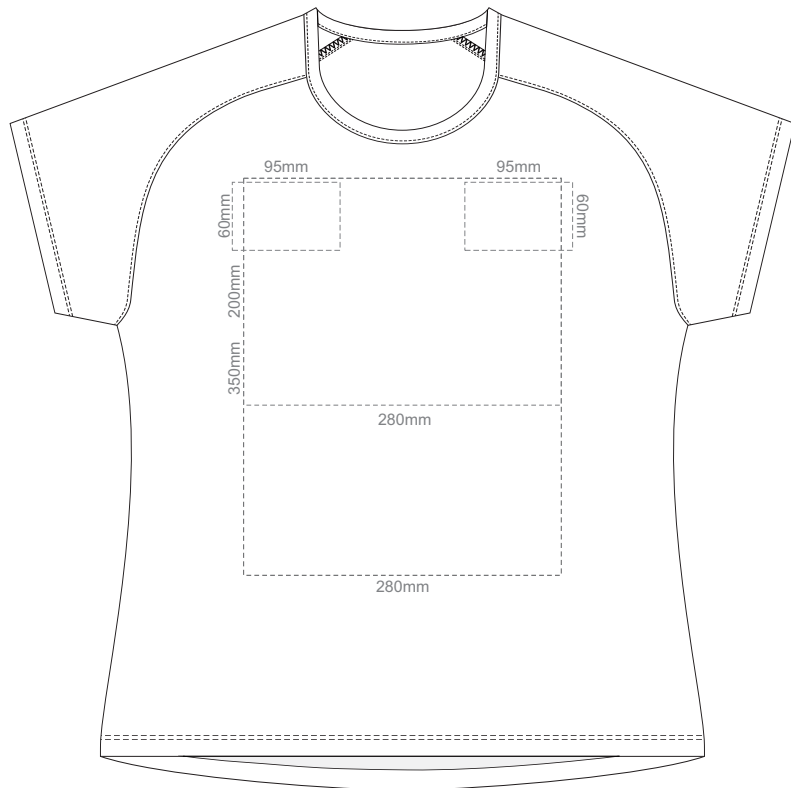

WOMEN'S XS LEF SLEEVE

WOMEN'S XS RIGHT SLEEVE

WOMEN'S XS

15% of Actual Size
Colourflex Transfer

FRONT WOMEN'S SMALL
Print area 260x200mm can be rotated to best suit.

BACK WOMEN'S SMALL
Print area 260x200mm can be rotated to best suit.

WOMEN'S SMALL LEFT SLEEVE

WOMEN'S SMALL RIGHT SLEEVE

WOMEN'S S

15% of Actual Size
Colourflex Transfer

FRONT WOMEN'S MEDIUM
Print area 280x200mm can be rotated to best suit.

BACK WOMEN'S MEDIUM
Print area 280x200mm can be rotated to best suit.

WOMEN'S MEDIUM LEFT SLEEVE

WOMEN'S MEDIUM RIGHT SLEEVE

WOMEN'S M

15% of Actual Size
Colourflex Transfer

FRONT WOMEN'S LARGE
Print area 280x200mm can be rotated to best suit.

BACK WOMEN'S LARGE
Print area 280x200mm can be rotated to best suit.

WOMEN'S LARGE LEFT SLEEVE

WOMEN'S LARGE RIGHT SLEEVE

WOMEN'S L

15% of Actual Size
Colourflex Transfer

FRONT WOMEN'S XL
Print area 280x200mm can be rotated to best suit.

BACK WOMEN'S XL
Print area 280x200mm can be rotated to best suit.