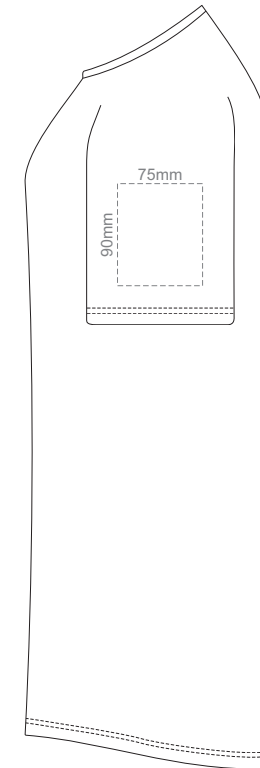

BACK

LEFT SLEEVE

RIGHT SLEEVE

WOMEN'S XXL

15% of Actual Size
Colourflex Transfer

FRONT WOMEN'S EXTRA SMALL
Print area 260x200mm can be rotated to best suit.

BACK WOMEN'S EXTRA SMALL
Print area 260x200mm can be rotated to best suit.

WOMEN'S XS LEF SLEEVE

WOMEN'S XS RIGHT SLEEVE

WOMEN'S XS

15% of Actual Size
Colourflex Transfer

FRONT WOMEN'S SMALL
Print area 260x200mm can be rotated to best suit.

BACK WOMEN'S SMALL
Print area 260x200mm can be rotated to best suit.

WOMEN'S SMALL LEFT SLEEVE

WOMEN'S SMALL RIGHT SLEEVE

WOMEN'S S

15% of Actual Size
Colourflex Transfer

FRONT WOMEN'S MEDIUM
Print area 280x200mm can be rotated to best suit.

BACK WOMEN'S MEDIUM
Print area 280x200mm can be rotated to best suit.

WOMEN'S MEDIUM LEFT SLEEVE

WOMEN'S MEDIUM RIGHT SLEEVE

WOMEN'S M

15% of Actual Size
Colourflex Transfer

FRONT WOMEN'S LARGE
Print area 280x200mm can be rotated to best suit.

BACK WOMEN'S LARGE
Print area 280x200mm can be rotated to best suit.