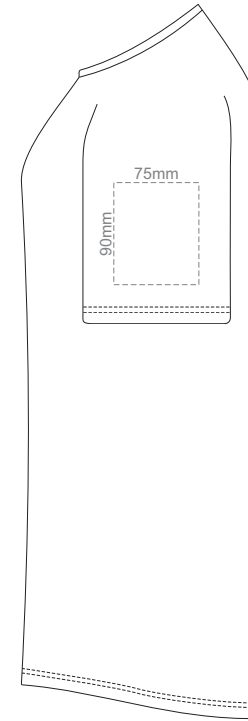

15% of Actual Size
Screen Print

FRONT

BACK

LEFT SLEEVE

RIGHT SLEEVE

WOMEN'S XL

15% of Actual Size
Screen Print

FRONT

BACK

LEFT SLEEVE

RIGHT SLEEVE

WOMEN'S XXL

15% of Actual Size
Colourflex Transfer

FRONT WOMEN'S EXTRA SMALL
Print area 260x200mm can be rotated to best suit.

BACK WOMEN'S EXTRA SMALL
Print area 260x200mm can be rotated to best suit.

WOMEN'S XS LEF SLEEVE

WOMEN'S XS RIGHT SLEEVE

WOMEN'S XS

15% of Actual Size
Colourflex Transfer

FRONT WOMEN'S SMALL
Print area 260x200mm can be rotated to best suit.

BACK WOMEN'S SMALL
Print area 260x200mm can be rotated to best suit.

WOMEN'S SMALL LEFT SLEEVE

WOMEN'S SMALL RIGHT SLEEVE

WOMEN'S S

15% of Actual Size
Colourflex Transfer

FRONT WOMEN'S MEDIUM
Print area 280x200mm can be rotated to best suit.

BACK WOMEN'S MEDIUM
Print area 280x200mm can be rotated to best suit.