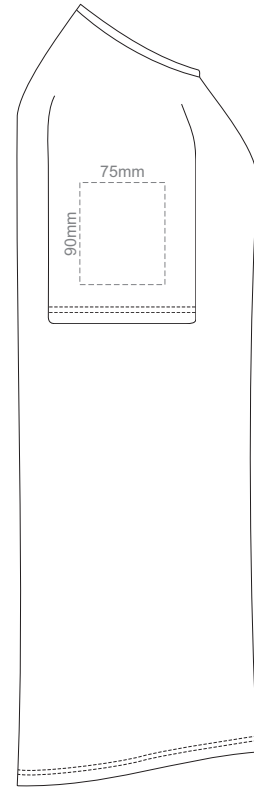

15% of Actual Size
Screen Print

FRONT

BACK

LEFT SLEEVE

RIGHT SLEEVE

WOMEN'S XS

15% of Actual Size
Screen Print

FRONT

BACK

LEFT SLEEVE

RIGHT SLEEVE

WOMEN'S S

15% of Actual Size
Screen Print

FRONT

BACK

LEFT SLEEVE

RIGHT SLEEVE

WOMEN'S M

15% of Actual Size
Screen Print

FRONT

BACK

LEFT SLEEVE

RIGHT SLEEVE

WOMEN'S L

BACK

LEFT SLEEVE

RIGHT SLEEVE

WOMEN'S XXL

15% of Actual Size
Colourflex Transfer

FRONT WOMEN'S EXTRA SMALL
Print area 260x200mm can be rotated to best suit.

BACK WOMEN'S EXTRA SMALL
Print area 260x200mm can be rotated to best suit.