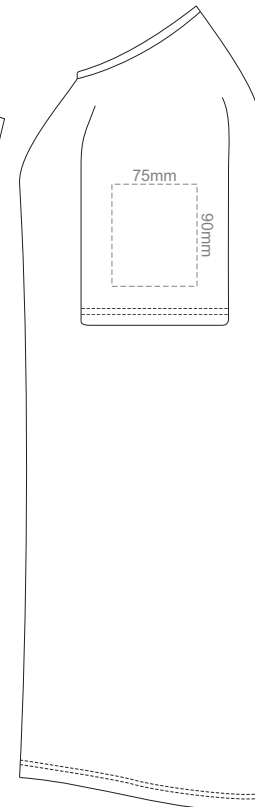

WOMEN'S XS LEF SLEEVE

WOMEN'S XS RIGHT SLEEVE

WOMEN'S XS

15% of Actual Size
Colourflex Transfer

FRONT WOMEN'S SMALL
Print area 260x200mm can be rotated to best suit.

BACK WOMEN'S SMALL
Print area 260x200mm can be rotated to best suit.

WOMEN'S MEDIUM LEFT SLEEVE

WOMEN'S MEDIUM RIGHT SLEEVE

WOMEN'S M

15% of Actual Size
Colourflex Transfer

FRONT WOMEN'S LARGE
Print area 280x200mm can be rotated to best suit.

BACK WOMEN'S LARGE
Print area 280x200mm can be rotated to best suit.

WOMEN'S LARGE LEFT SLEEVE

WOMEN'S LARGE RIGHT SLEEVE

WOMEN'S L

15% of Actual Size
Colourflex Transfer

FRONT WOMEN'S XL
Print area 280x200mm can be rotated to best suit.

BACK WOMEN'S XL
Print area 280x200mm can be rotated to best suit.

WOMEN'S XL LEFT SLEEVE

WOMEN'S XL RIGHT SLEEVE

WOMEN'S XL

15% of Actual Size
Colourflex Transfer

FRONT WOMEN'S XXL
Print area 280x200mm can be rotated to best suit.

BACK WOMEN'S XXL
Print area 280x200mm can be rotated to best suit.