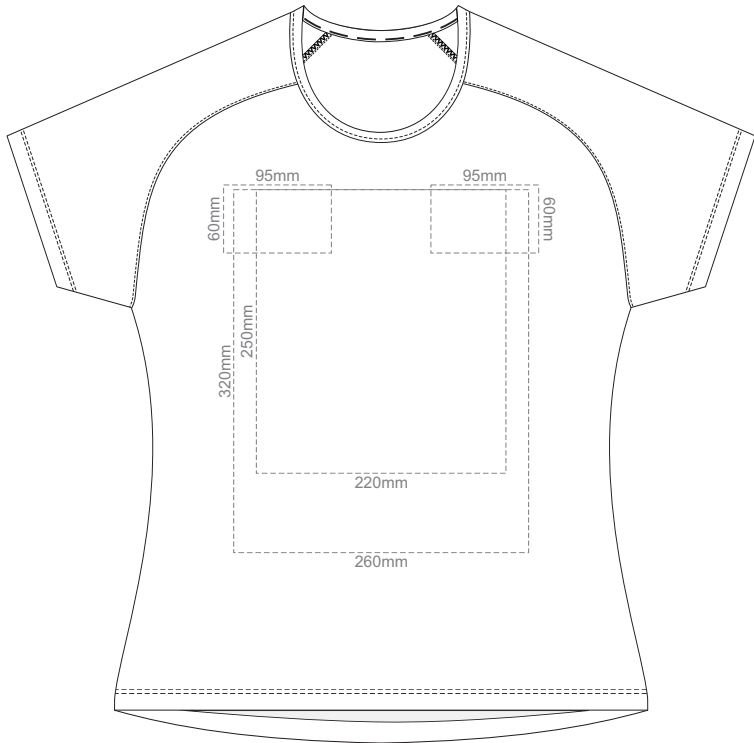

15% of Actual Size
Screen Print

FRONT

BACK

LEFT SLEEVE

RIGHT SLEEVE

WOMEN'S XS

15% of Actual Size
Screen Print

FRONT

BACK

LEFT SLEEVE

RIGHT SLEEVE

WOMEN'S S

15% of Actual Size
Screen Print

FRONT

BACK

LEFT SLEEVE

RIGHT SLEEVE

WOMEN'S M

15% of Actual Size
Screen Print

FRONT

BACK

LEFT SLEEVE

RIGHT SLEEVE

WOMEN'S L

BACK

LEFT SLEEVE

RIGHT SLEEVE

WOMEN'S XXL

15% of Actual Size
Colourflex Transfer

FRONT WOMEN'S EXTRA SMALL
Print area 260x200mm can be rotated to best suit.

BACK WOMEN'S EXTRA SMALL
Print area 260x200mm can be rotated to best suit.