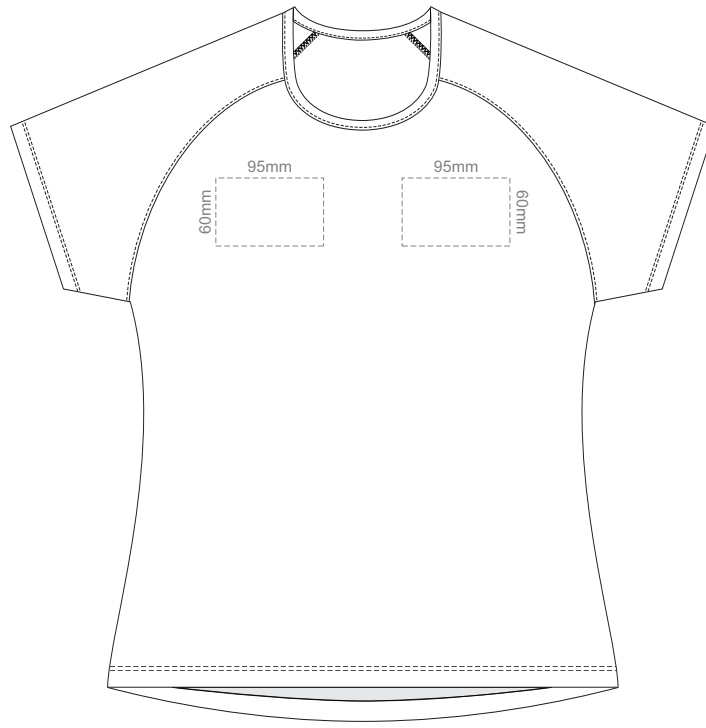

15% of Actual Size
Screen Print

FRONT

BACK

LEFT SLEEVE

RIGHT SLEEVE

WOMEN'S XS

15% of Actual Size
Screen Print

FRONT

WOMEN'S XL LEFT SLEEVE

WOMEN'S XL RIGHT SLEEVE

WOMEN'S XL

15% of Actual Size
Colourflex Transfer

FRONT WOMEN'S XXL
Print area 280x200mm can be rotated to best suit.

BACK WOMEN'S XXL
Print area 280x200mm can be rotated to best suit.

WOMEN'S XXL LEFT SLEEVE

WOMEN'S XXL RIGHT SLEEVE

WOMEN'S XXL

15% of Actual Size
Embroidery

FRONT

LEFT SLEEVE

RIGHT SLEEVE

WOMEN'S XS

15% of Actual Size
Embroidery

WOMEN'S S

15% of Actual Size
Embroidery

FRONT

LEFT SLEEVE

RIGHT SLEEVE

WOMEN'S M

15% of Actual Size
Embroidery