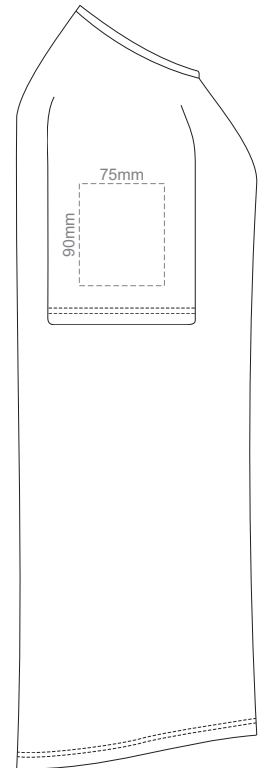

WOMEN'S XS LEF SLEEVE

WOMEN'S XS RIGHT SLEEVE

WOMEN'S XS

15% of Actual Size
Colourflex Transfer

FRONT WOMEN'S SMALL
Print area 260x200mm can be rotated to best suit.

BACK WOMEN'S SMALL
Print area 260x200mm can be rotated to best suit.

WOMEN'S SMALL LEFT SLEEVE

WOMEN'S SMALL RIGHT SLEEVE

WOMEN'S S

15% of Actual Size
Colourflex Transfer

FRONT WOMEN'S MEDIUM
Print area 280x200mm can be rotated to best suit.

BACK WOMEN'S MEDIUM
Print area 280x200mm can be rotated to best suit.

WOMEN'S MEDIUM LEFT SLEEVE

WOMEN'S MEDIUM RIGHT SLEEVE

WOMEN'S M

15% of Actual Size
Colourflex Transfer

FRONT WOMEN'S LARGE
Print area 280x200mm can be rotated to best suit.

BACK WOMEN'S LARGE
Print area 280x200mm can be rotated to best suit.

WOMEN'S LARGE LEFT SLEEVE

WOMEN'S LARGE RIGHT SLEEVE

WOMEN'S L

15% of Actual Size
Colourflex Transfer

FRONT WOMEN'S XL
Print area 280x200mm can be rotated to best suit.

BACK WOMEN'S XL
Print area 280x200mm can be rotated to best suit.