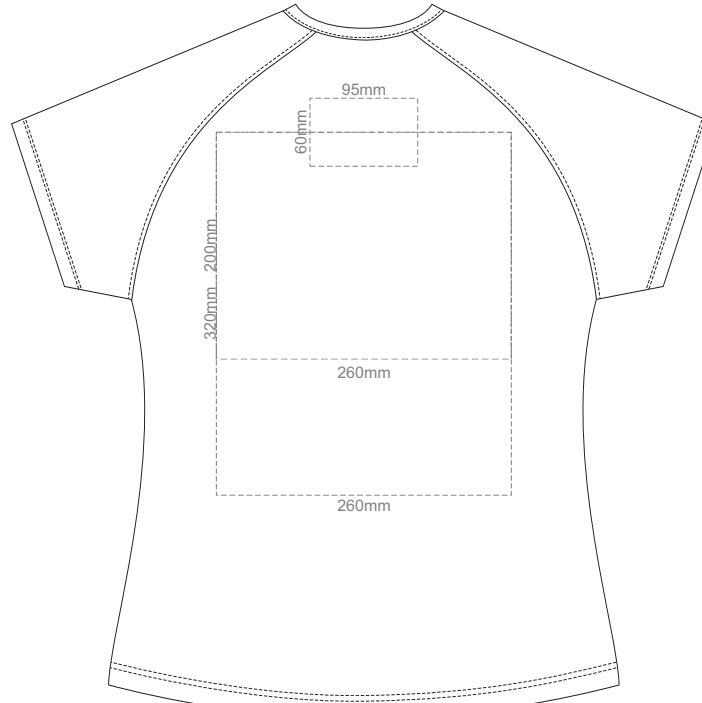

15% of Actual Size
Screen Print

FRONT

BACK

LEFT SLEEVE

RIGHT SLEEVE

WOMEN'S XL

15% of Actual Size
Screen Print

FRONT

BACK

LEFT SLEEVE

RIGHT SLEEVE

WOMEN'S XXL

15% of Actual Size
Colourflex Transfer

FRONT WOMEN'S EXTRA SMALL
Print area 260x200mm can be rotated to best suit.

BACK WOMEN'S EXTRA SMALL
Print area 260x200mm can be rotated to best suit.

WOMEN'S XS LEF SLEEVE

WOMEN'S XS RIGHT SLEEVE

WOMEN'S XS

15% of Actual Size
Colourflex Transfer

FRONT WOMEN'S SMALL
Print area 260x200mm can be rotated to best suit.

BACK WOMEN'S SMALL
Print area 260x200mm can be rotated to best suit.

WOMEN'S SMALL LEFT SLEEVE

WOMEN'S SMALL RIGHT SLEEVE

WOMEN'S S

15% of Actual Size
Colourflex Transfer

FRONT WOMEN'S MEDIUM
Print area 280x200mm can be rotated to best suit.

BACK WOMEN'S MEDIUM
Print area 280x200mm can be rotated to best suit.