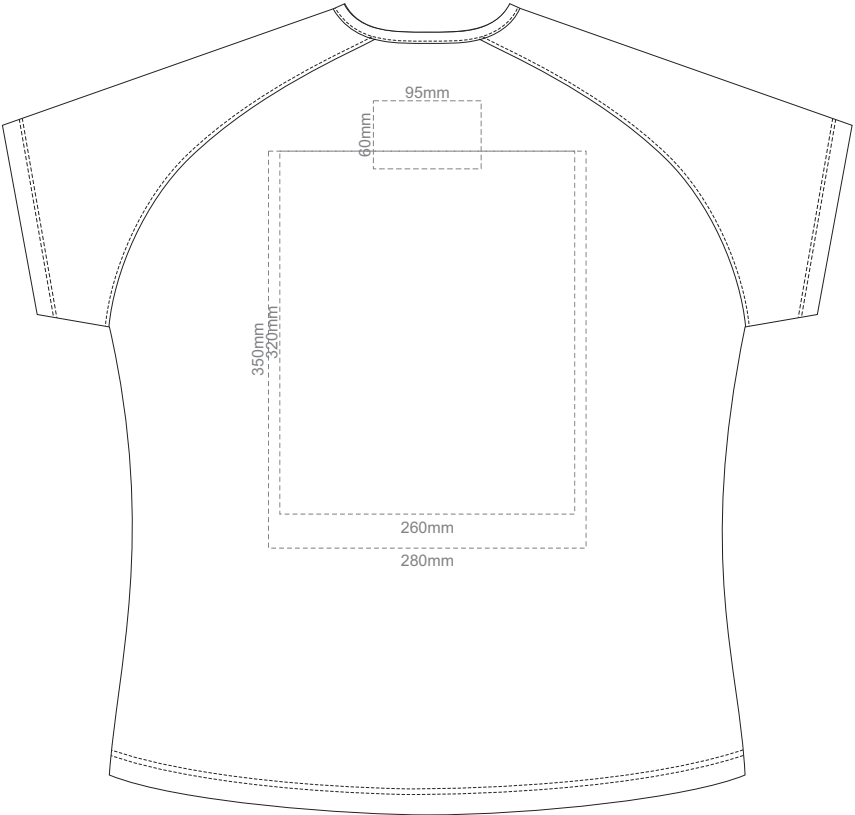

RIGHT SLEEVE

WOMEN'S M

15% of Actual Size
Screen Print

FRONT

BACK

LEFT SLEEVE

RIGHT SLEEVE

WOMEN'S L

15% of Actual Size
Screen Print

FRONT

BACK

LEFT SLEEVE

RIGHT SLEEVE

WOMEN'S XL

15% of Actual Size
Screen Print

FRONT

BACK

LEFT SLEEVE

RIGHT SLEEVE

WOMEN'S XXL

15% of Actual Size
Colourflex Transfer

FRONT WOMEN'S EXTRA SMALL
Print area 260x200mm can be rotated to best suit.

BACK WOMEN'S EXTRA SMALL
Print area 260x200mm can be rotated to best suit.

WOMEN'S XS LEF SLEEVE

WOMEN'S XS RIGHT SLEEVE

WOMEN'S XS

15% of Actual Size
Colourflex Transfer

FRONT WOMEN'S SMALL
Print area 260x200mm can be rotated to best suit.

BACK WOMEN'S SMALL
Print area 260x200mm can be rotated to best suit.