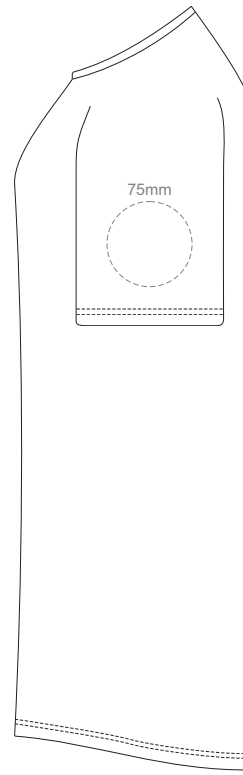

WOMEN'S XL LEFT SLEEVE

WOMEN'S XL RIGHT SLEEVE

WOMEN'S XL

15% of Actual Size
Colourflex Transfer

FRONT WOMEN'S XXL
Print area 280x200mm can be rotated to best suit.

BACK WOMEN'S XXL
Print area 280x200mm can be rotated to best suit.

WOMEN'S XXL LEFT SLEEVE

WOMEN'S XXL RIGHT SLEEVE

WOMEN'S XXL

15% of Actual Size
Embroidery

FRONT

LEFT SLEEVE

RIGHT SLEEVE

WOMEN'S XS

15% of Actual Size
Embroidery

WOMEN'S S

15% of Actual Size
Embroidery

FRONT

LEFT SLEEVE

RIGHT SLEEVE

WOMEN'S M

15% of Actual Size
Embroidery

FRONT

LEFT SLEEVE

RIGHT SLEEVE

WOMEN'S L

15% of Actual Size
Embroidery

FRONT

LEFT SLEEVE

RIGHT SLEEVE