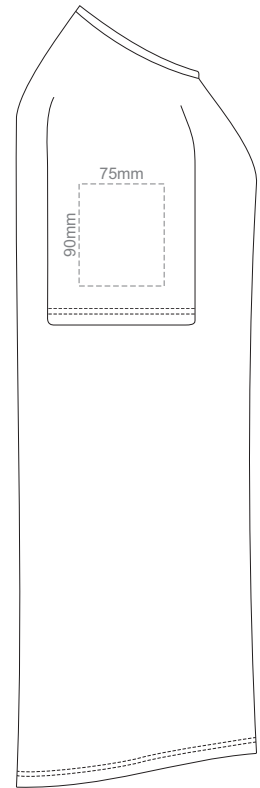

WOMEN'S XS LEF SLEEVE

WOMEN'S XS RIGHT SLEEVE

WOMEN'S XS

15% of Actual Size
Colourflex Transfer

FRONT WOMEN'S SMALL
Print area 260x200mm can be rotated to best suit.

BACK WOMEN'S SMALL
Print area 260x200mm can be rotated to best suit.

WOMEN'S SMALL LEFT SLEEVE

WOMEN'S SMALL RIGHT SLEEVE

WOMEN'S S

15% of Actual Size
Colourflex Transfer

FRONT WOMEN'S MEDIUM
Print area 280x200mm can be rotated to best suit.

BACK WOMEN'S MEDIUM
Print area 280x200mm can be rotated to best suit.

WOMEN'S MEDIUM LEFT SLEEVE

WOMEN'S MEDIUM RIGHT SLEEVE

WOMEN'S M

15% of Actual Size
Colourflex Transfer

FRONT WOMEN'S LARGE
Print area 280x200mm can be rotated to best suit.

BACK WOMEN'S LARGE
Print area 280x200mm can be rotated to best suit.

WOMEN'S LARGE LEFT SLEEVE

WOMEN'S LARGE RIGHT SLEEVE

WOMEN'S L

15% of Actual Size
Colourflex Transfer

FRONT WOMEN'S XL
Print area 280x200mm can be rotated to best suit.

BACK WOMEN'S XL
Print area 280x200mm can be rotated to best suit.