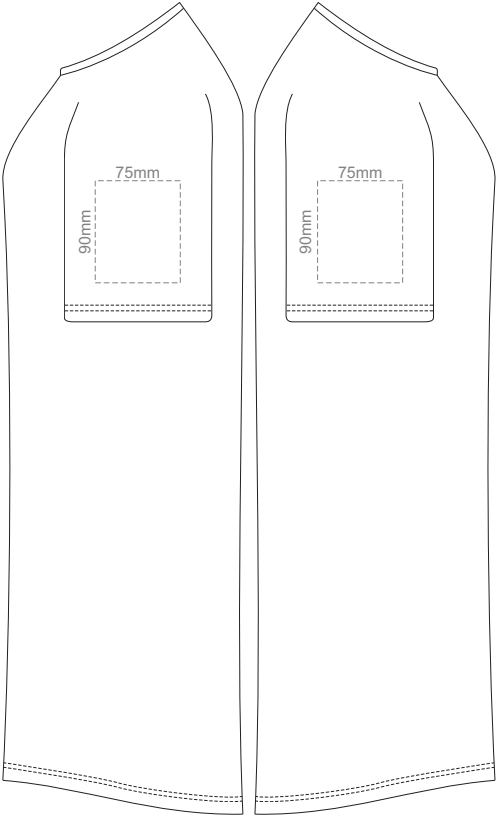

RIGHT SLEEVE

WOMEN'S M

15% of Actual Size
Screen Print

FRONT

BACK

LEFT SLEEVE

RIGHT SLEEVE

WOMEN'S L

15% of Actual Size
Screen Print

FRONT

BACK

LEFT SLEEVE

RIGHT SLEEVE

WOMEN'S XL

15% of Actual Size
Screen Print

FRONT

BACK

LEFT SLEEVE

RIGHT SLEEVE

WOMEN'S XXL

15% of Actual Size
Colourflex Transfer

FRONT WOMEN'S EXTRA SMALL
Print area 260x200mm can be rotated to best suit.

BACK WOMEN'S EXTRA SMALL
Print area 260x200mm can be rotated to best suit.

WOMEN'S XS LEF SLEEVE

WOMEN'S XS RIGHT SLEEVE

WOMEN'S XS

15% of Actual Size
Colourflex Transfer

FRONT WOMEN'S SMALL
Print area 260x200mm can be rotated to best suit.

BACK WOMEN'S SMALL
Print area 260x200mm can be rotated to best suit.