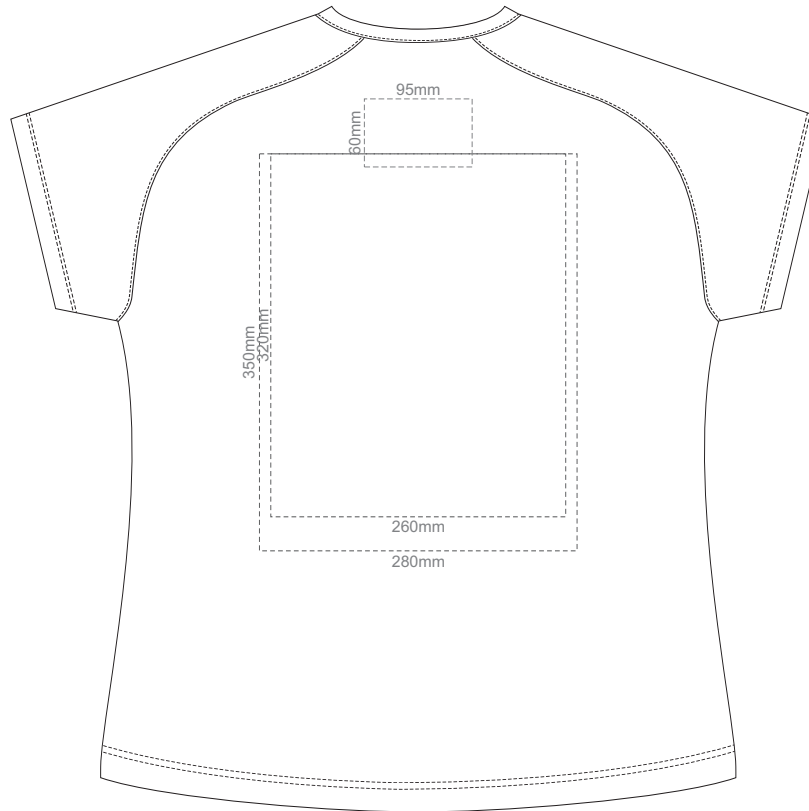

15% of Actual Size
Screen Print

BACK

WOMEN'S XL