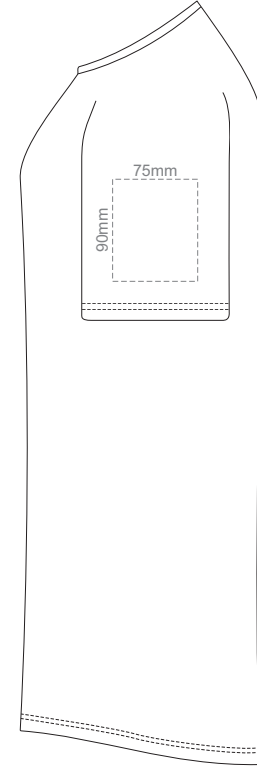

15% of Actual Size
Screen Print

FRONT

BACK

LEFT SLEEVE

RIGHT SLEEVE

WOMEN'S XS

15% of Actual Size
Screen Print

FRONT

BACK

LEFT SLEEVE

RIGHT SLEEVE

WOMEN'S S

15% of Actual Size
Screen Print

FRONT

BACK

LEFT SLEEVE

BACK

LEFT SLEEVE

RIGHT SLEEVE

WOMEN'S XXL

15% of Actual Size
Colourflex Transfer

FRONT WOMEN'S EXTRA SMALL
Print area 260x200mm can be rotated to best suit.

BACK WOMEN'S EXTRA SMALL
Print area 260x200mm can be rotated to best suit.

WOMEN'S XS LEF SLEEVE

WOMEN'S XS RIGHT SLEEVE

WOMEN'S XS

15% of Actual Size
Colourflex Transfer

FRONT WOMEN'S SMALL
Print area 260x200mm can be rotated to best suit.

BACK WOMEN'S SMALL
Print area 260x200mm can be rotated to best suit.