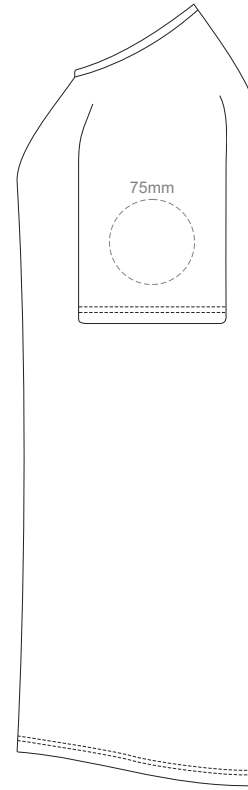

WOMEN'S XL LEFT SLEEVE

WOMEN'S XL RIGHT SLEEVE

WOMEN'S XL

15% of Actual Size
Colourflex Transfer

FRONT WOMEN'S XXL
Print area 280x200mm can be rotated to best suit.

BACK WOMEN'S XXL
Print area 280x200mm can be rotated to best suit.

WOMEN'S XXL LEFT SLEEVE

WOMEN'S XXL RIGHT SLEEVE

WOMEN'S XXL

15% of Actual Size
Embroidery

FRONT

LEFT SLEEVE

RIGHT SLEEVE

WOMEN'S XS

15% of Actual Size
Embroidery

WOMEN'S S

15% of Actual Size
Embroidery

FRONT

LEFT SLEEVE

RIGHT SLEEVE

WOMEN'S M

15% of Actual Size
Embroidery

FRONT

LEFT SLEEVE

RIGHT SLEEVE

WOMEN'S L

15% of Actual Size
Embroidery

FRONT

LEFT SLEEVE

RIGHT SLEEVE