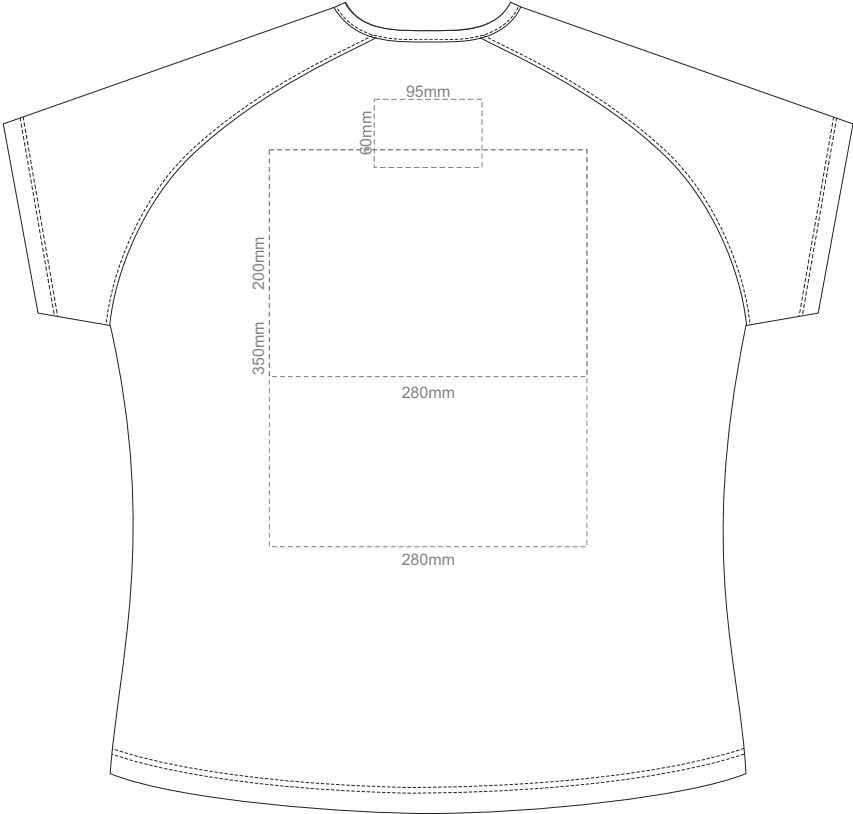

BACK

LEFT SLEEVE

RIGHT SLEEVE

WOMEN'S S

15% of Actual Size
Screen Print

FRONT

BACK

LEFT SLEEVE

WOMEN'S LARGE LEFT SLEEVE

WOMEN'S LARGE RIGHT SLEEVE

WOMEN'S L

15% of Actual Size
Colourflex Transfer

FRONT WOMEN'S XL
Print area 280x200mm can be rotated to best suit.

BACK WOMEN'S XL
Print area 280x200mm can be rotated to best suit.

WOMEN'S XL LEFT SLEEVE

WOMEN'S XL RIGHT SLEEVE

WOMEN'S XL

15% of Actual Size
Colourflex Transfer

FRONT WOMEN'S XXL
Print area 280x200mm can be rotated to best suit.

BACK WOMEN'S XXL
Print area 280x200mm can be rotated to best suit.

WOMEN'S XXL LEFT SLEEVE

WOMEN'S XXL RIGHT SLEEVE

WOMEN'S XXL

15% of Actual Size
Embroidery

FRONT

LEFT SLEEVE

RIGHT SLEEVE

WOMEN'S XS