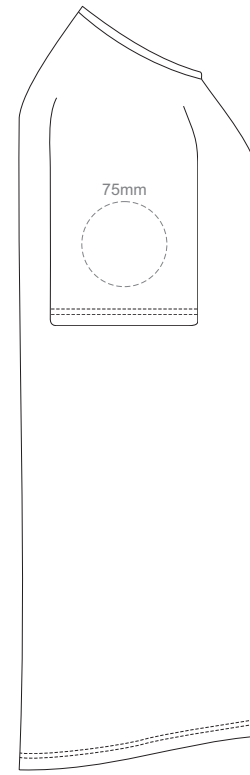

WOMEN'S XL LEFT SLEEVE

WOMEN'S XL RIGHT SLEEVE

WOMEN'S XL

15% of Actual Size
Colourflex Transfer

FRONT WOMEN'S XXL
Print area 280x200mm can be rotated to best suit.

BACK WOMEN'S XXL
Print area 280x200mm can be rotated to best suit.

WOMEN'S XXL LEFT SLEEVE

WOMEN'S XXL RIGHT SLEEVE

WOMEN'S XXL

15% of Actual Size
Embroidery

FRONT

LEFT SLEEVE

RIGHT SLEEVE

WOMEN'S XS

15% of Actual Size
Embroidery

WOMEN'S S

15% of Actual Size
Embroidery

FRONT

LEFT SLEEVE

RIGHT SLEEVE

WOMEN'S M

15% of Actual Size
Embroidery

FRONT

LEFT SLEEVE

RIGHT SLEEVE

WOMEN'S L

15% of Actual Size
Embroidery

FRONT

LEFT SLEEVE

RIGHT SLEEVE