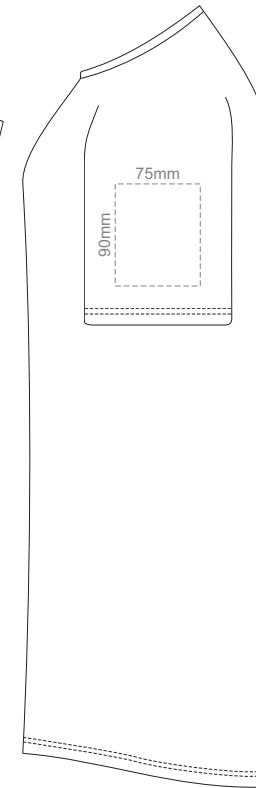

WOMEN'S XS LEF SLEEVE

WOMEN'S XS RIGHT SLEEVE

WOMEN'S XS

15% of Actual Size
Colourflex Transfer

FRONT WOMEN'S SMALL
Print area 260x200mm can be rotated to best suit.

BACK WOMEN'S SMALL
Print area 260x200mm can be rotated to best suit.

WOMEN'S SMALL LEFT SLEEVE

WOMEN'S SMALL RIGHT SLEEVE

WOMEN'S S

15% of Actual Size
Colourflex Transfer

FRONT WOMEN'S MEDIUM
Print area 280x200mm can be rotated to best suit.

BACK WOMEN'S MEDIUM
Print area 280x200mm can be rotated to best suit.

WOMEN'S MEDIUM LEFT SLEEVE

WOMEN'S MEDIUM RIGHT SLEEVE

WOMEN'S M

15% of Actual Size
Colourflex Transfer

FRONT WOMEN'S LARGE
Print area 280x200mm can be rotated to best suit.

BACK WOMEN'S LARGE
Print area 280x200mm can be rotated to best suit.

WOMEN'S LARGE LEFT SLEEVE

WOMEN'S LARGE RIGHT SLEEVE

WOMEN'S L

15% of Actual Size
Colourflex Transfer

FRONT WOMEN'S XL
Print area 280x200mm can be rotated to best suit.

BACK WOMEN'S XL
Print area 280x200mm can be rotated to best suit.