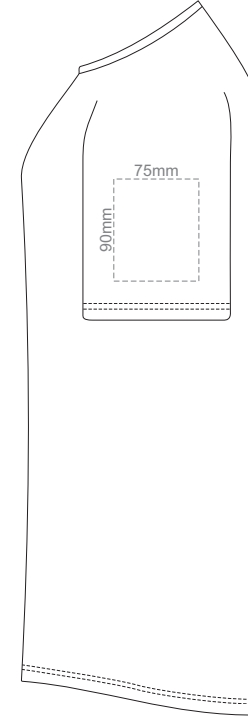

15% of Actual Size
Screen Print

FRONT

BACK

LEFT SLEEVE

RIGHT SLEEVE

WOMEN'S XS

15% of Actual Size
Screen Print

FRONT

BACK

LEFT SLEEVE

RIGHT SLEEVE

WOMEN'S S

15% of Actual Size
Screen Print

FRONT

BACK

LEFT SLEEVE

BACK

LEFT SLEEVE

RIGHT SLEEVE

WOMEN'S XXL

15% of Actual Size
Colourflex Transfer

FRONT WOMEN'S EXTRA SMALL
Print area 260x200mm can be rotated to best suit.

BACK WOMEN'S EXTRA SMALL
Print area 260x200mm can be rotated to best suit.

WOMEN'S XS LEF SLEEVE

WOMEN'S XS RIGHT SLEEVE

WOMEN'S XS

15% of Actual Size
Colourflex Transfer

FRONT WOMEN'S SMALL
Print area 260x200mm can be rotated to best suit.

BACK WOMEN'S SMALL
Print area 260x200mm can be rotated to best suit.