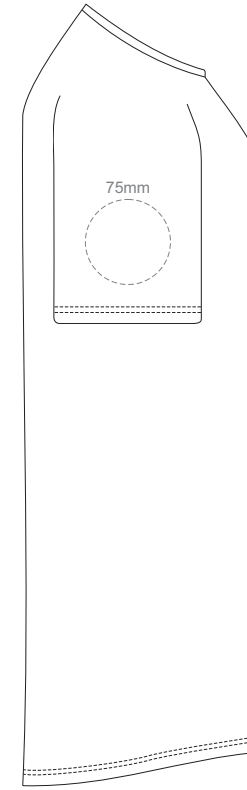

WOMEN'S XL LEFT SLEEVE

WOMEN'S XL RIGHT SLEEVE

WOMEN'S XL

15% of Actual Size
Colourflex Transfer

FRONT WOMEN'S XXL
Print area 280x200mm can be rotated to best suit.

BACK WOMEN'S XXL
Print area 280x200mm can be rotated to best suit.

WOMEN'S XXL LEFT SLEEVE

WOMEN'S XXL RIGHT SLEEVE

WOMEN'S XXL

15% of Actual Size
Embroidery

FRONT

LEFT SLEEVE

RIGHT SLEEVE

WOMEN'S XS

15% of Actual Size
Embroidery

WOMEN'S S

15% of Actual Size
Embroidery

FRONT

LEFT SLEEVE

RIGHT SLEEVE

WOMEN'S M

15% of Actual Size
Embroidery

FRONT

LEFT SLEEVE

RIGHT SLEEVE

WOMEN'S L

15% of Actual Size
Embroidery

FRONT

LEFT SLEEVE

RIGHT SLEEVE