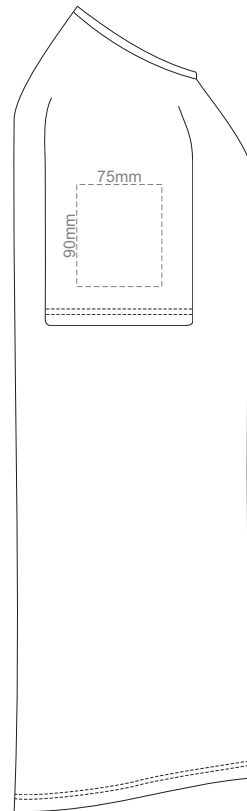

15% of Actual Size
Screen Print

FRONT

BACK

LEFT SLEEVE

RIGHT SLEEVE

WOMEN'S XS

15% of Actual Size
Screen Print

FRONT

15% of Actual Size
Screen Print

FRONT

BACK

LEFT SLEEVE

RIGHT SLEEVE

WOMEN'S XL

15% of Actual Size
Screen Print

FRONT

BACK

LEFT SLEEVE

RIGHT SLEEVE

WOMEN'S XXL

15% of Actual Size
Colourflex Transfer

FRONT WOMEN'S EXTRA SMALL
Print area 260x200mm can be rotated to best suit.

BACK WOMEN'S EXTRA SMALL
Print area 260x200mm can be rotated to best suit.

WOMEN'S XS LEF SLEEVE

WOMEN'S XS RIGHT SLEEVE

WOMEN'S XS

15% of Actual Size
Colourflex Transfer

FRONT WOMEN'S SMALL
Print area 260x200mm can be rotated to best suit.

BACK WOMEN'S SMALL
Print area 260x200mm can be rotated to best suit.