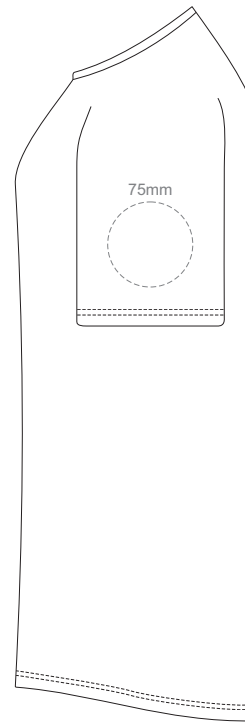

WOMEN'S LARGE LEFT SLEEVE

WOMEN'S LARGE RIGHT SLEEVE

WOMEN'S L

15% of Actual Size
Colourflex Transfer

FRONT WOMEN'S XL
Print area 280x200mm can be rotated to best suit.

BACK WOMEN'S XL
Print area 280x200mm can be rotated to best suit.

WOMEN'S XL LEFT SLEEVE

WOMEN'S XL RIGHT SLEEVE

WOMEN'S XL

15% of Actual Size
Colourflex Transfer

FRONT WOMEN'S XXL
Print area 280x200mm can be rotated to best suit.

BACK WOMEN'S XXL
Print area 280x200mm can be rotated to best suit.

WOMEN'S XXL LEFT SLEEVE

WOMEN'S XXL RIGHT SLEEVE

WOMEN'S XXL

15% of Actual Size
Embroidery

FRONT

LEFT SLEEVE

RIGHT SLEEVE

WOMEN'S XS

15% of Actual Size
Embroidery

WOMEN'S S

15% of Actual Size
Embroidery

FRONT

LEFT SLEEVE

RIGHT SLEEVE

WOMEN'S M

15% of Actual Size
Embroidery