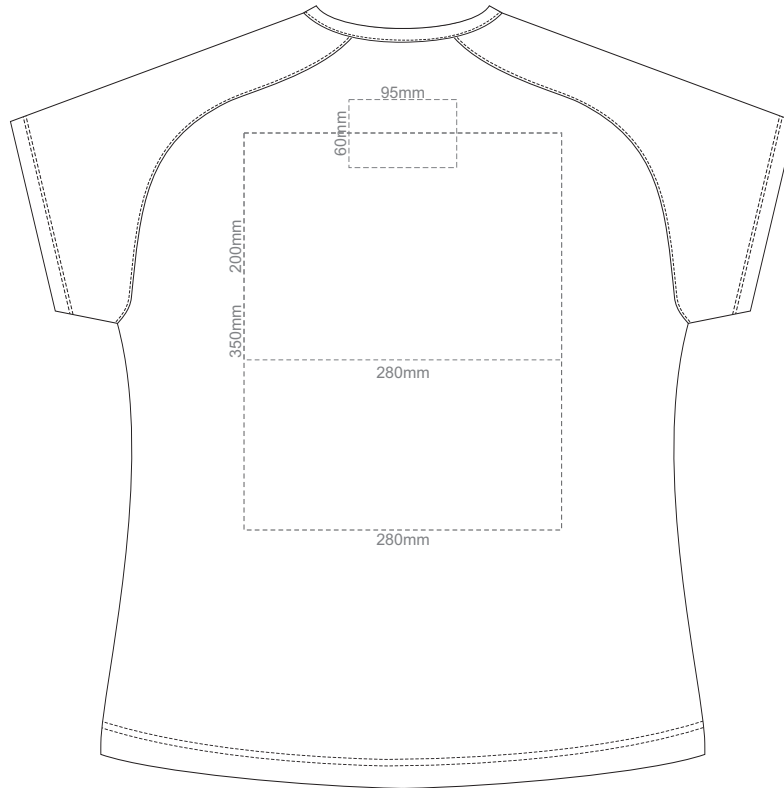

WOMEN'S SMALL LEFT SLEEVE

WOMEN'S SMALL RIGHT SLEEVE

WOMEN'S S

15% of Actual Size
Colourflex Transfer

FRONT WOMEN'S MEDIUM
Print area 280x200mm can be rotated to best suit.

BACK WOMEN'S MEDIUM
Print area 280x200mm can be rotated to best suit.

WOMEN'S MEDIUM LEFT SLEEVE

WOMEN'S MEDIUM RIGHT SLEEVE

WOMEN'S M

15% of Actual Size
Colourflex Transfer

FRONT WOMEN'S LARGE
Print area 280x200mm can be rotated to best suit.

BACK WOMEN'S LARGE
Print area 280x200mm can be rotated to best suit.

WOMEN'S LARGE LEFT SLEEVE

WOMEN'S LARGE RIGHT SLEEVE

WOMEN'S L

15% of Actual Size
Colourflex Transfer

FRONT WOMEN'S XL
Print area 280x200mm can be rotated to best suit.

BACK WOMEN'S XL
Print area 280x200mm can be rotated to best suit.

WOMEN'S XL LEFT SLEEVE

WOMEN'S XL RIGHT SLEEVE

WOMEN'S XL

15% of Actual Size
Colourflex Transfer

FRONT WOMEN'S XXL
Print area 280x200mm can be rotated to best suit.

BACK WOMEN'S XXL
Print area 280x200mm can be rotated to best suit.