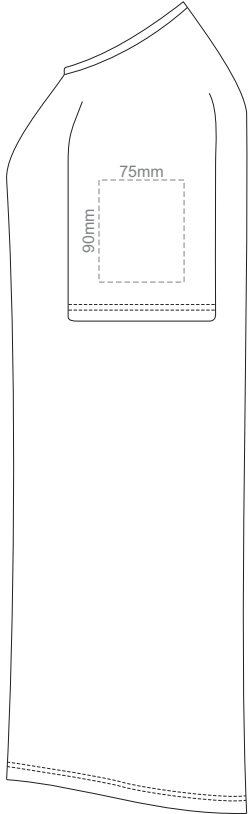

WOMEN'S XS LEF SLEEVE

WOMEN'S XS RIGHT SLEEVE

WOMEN'S XS

15% of Actual Size
Colourflex Transfer

FRONT WOMEN'S SMALL
Print area 260x200mm can be rotated to best suit.

BACK WOMEN'S SMALL
Print area 260x200mm can be rotated to best suit.

WOMEN'S LARGE LEFT SLEEVE

WOMEN'S LARGE RIGHT SLEEVE

WOMEN'S L

15% of Actual Size
Colourflex Transfer

FRONT WOMEN'S XL
Print area 280x200mm can be rotated to best suit.

BACK WOMEN'S XL
Print area 280x200mm can be rotated to best suit.

WOMEN'S XL LEFT SLEEVE

WOMEN'S XL RIGHT SLEEVE

WOMEN'S XL

15% of Actual Size
Colourflex Transfer

FRONT WOMEN'S XXL
Print area 280x200mm can be rotated to best suit.

BACK WOMEN'S XXL
Print area 280x200mm can be rotated to best suit.

WOMEN'S XXL LEFT SLEEVE

WOMEN'S XXL RIGHT SLEEVE

WOMEN'S XXL

15% of Actual Size
Embroidery

FRONT

LEFT SLEEVE

RIGHT SLEEVE

WOMEN'S XS