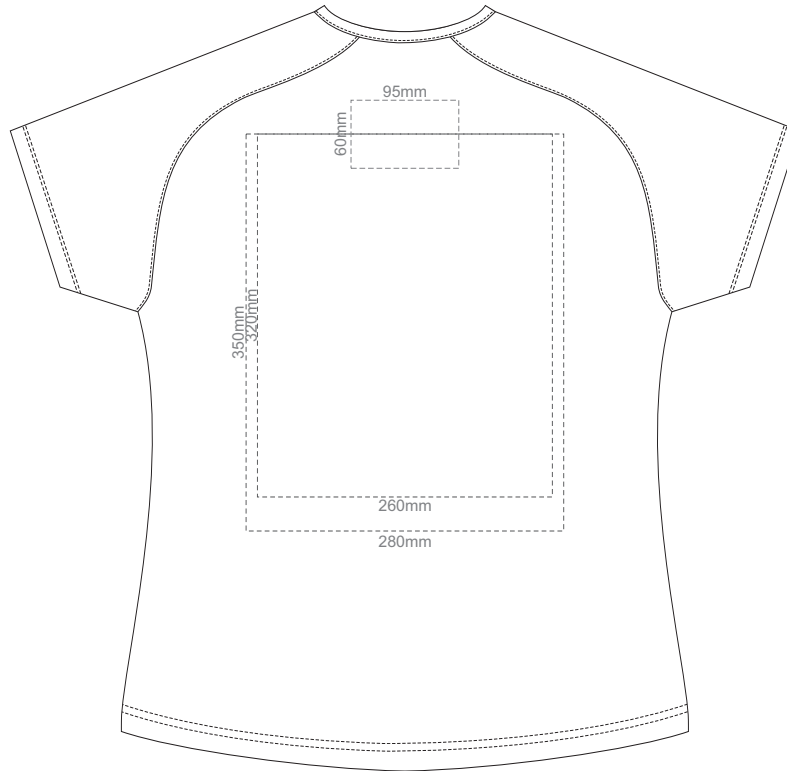

15% of Actual Size
Screen Print

FRONT

BACK

LEFT SLEEVE

RIGHT SLEEVE

WOMEN'S XS

15% of Actual Size
Screen Print

FRONT

BACK

LEFT SLEEVE

RIGHT SLEEVE

WOMEN'S S

15% of Actual Size
Screen Print

FRONT

BACK

LEFT SLEEVE

RIGHT SLEEVE

WOMEN'S M

15% of Actual Size
Screen Print

FRONT

BACK

LEFT SLEEVE

RIGHT SLEEVE

WOMEN'S L

BACK

LEFT SLEEVE

RIGHT SLEEVE

WOMEN'S XXL

15% of Actual Size
Colourflex Transfer

FRONT WOMEN'S EXTRA SMALL
Print area 260x200mm can be rotated to best suit.

BACK WOMEN'S EXTRA SMALL
Print area 260x200mm can be rotated to best suit.