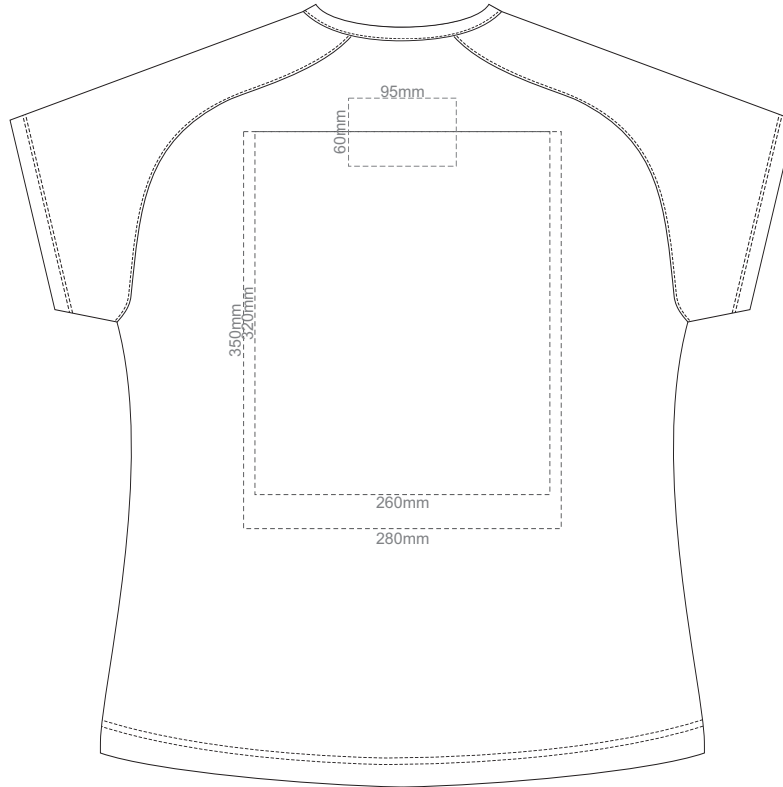

BACK

LEFT SLEEVE

RIGHT SLEEVE

WOMEN'S S

15% of Actual Size
Screen Print

FRONT

BACK

LEFT SLEEVE

RIGHT SLEEVE

WOMEN'S M

15% of Actual Size
Screen Print

FRONT

BACK

LEFT SLEEVE

RIGHT SLEEVE

WOMEN'S L

BACK

LEFT SLEEVE

RIGHT SLEEVE

WOMEN'S XXL

15% of Actual Size
Colourflex Transfer

FRONT WOMEN'S EXTRA SMALL
Print area 260x200mm can be rotated to best suit.

BACK WOMEN'S EXTRA SMALL
Print area 260x200mm can be rotated to best suit.

WOMEN'S XS LEF SLEEVE

WOMEN'S XS RIGHT SLEEVE

WOMEN'S XS

15% of Actual Size
Colourflex Transfer

FRONT WOMEN'S SMALL
Print area 260x200mm can be rotated to best suit.

BACK WOMEN'S SMALL
Print area 260x200mm can be rotated to best suit.