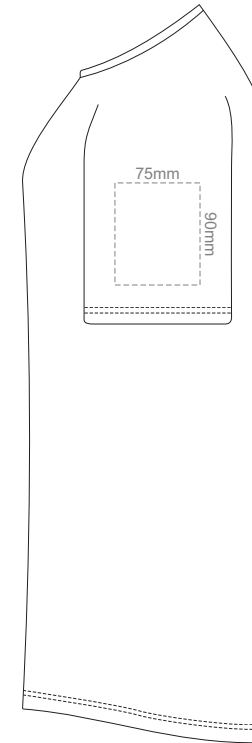

BACK

LEFT SLEEVE

RIGHT SLEEVE

WOMEN'S XXL

15% of Actual Size
Colourflex Transfer

FRONT WOMEN'S EXTRA SMALL
Print area 260x200mm can be rotated to best suit.

BACK WOMEN'S EXTRA SMALL
Print area 260x200mm can be rotated to best suit.

WOMEN'S XS LEF SLEEVE

WOMEN'S XS RIGHT SLEEVE

WOMEN'S XS

15% of Actual Size
Colourflex Transfer

FRONT WOMEN'S SMALL
Print area 260x200mm can be rotated to best suit.

BACK WOMEN'S SMALL
Print area 260x200mm can be rotated to best suit.

WOMEN'S SMALL LEFT SLEEVE

WOMEN'S SMALL RIGHT SLEEVE

WOMEN'S S

15% of Actual Size
Colourflex Transfer

FRONT WOMEN'S MEDIUM
Print area 280x200mm can be rotated to best suit.

BACK WOMEN'S MEDIUM
Print area 280x200mm can be rotated to best suit.

WOMEN'S LARGE LEFT SLEEVE

WOMEN'S LARGE RIGHT SLEEVE

WOMEN'S L

15% of Actual Size
Colourflex Transfer

FRONT WOMEN'S XL
Print area 280x200mm can be rotated to best suit.

BACK WOMEN'S XL
Print area 280x200mm can be rotated to best suit.