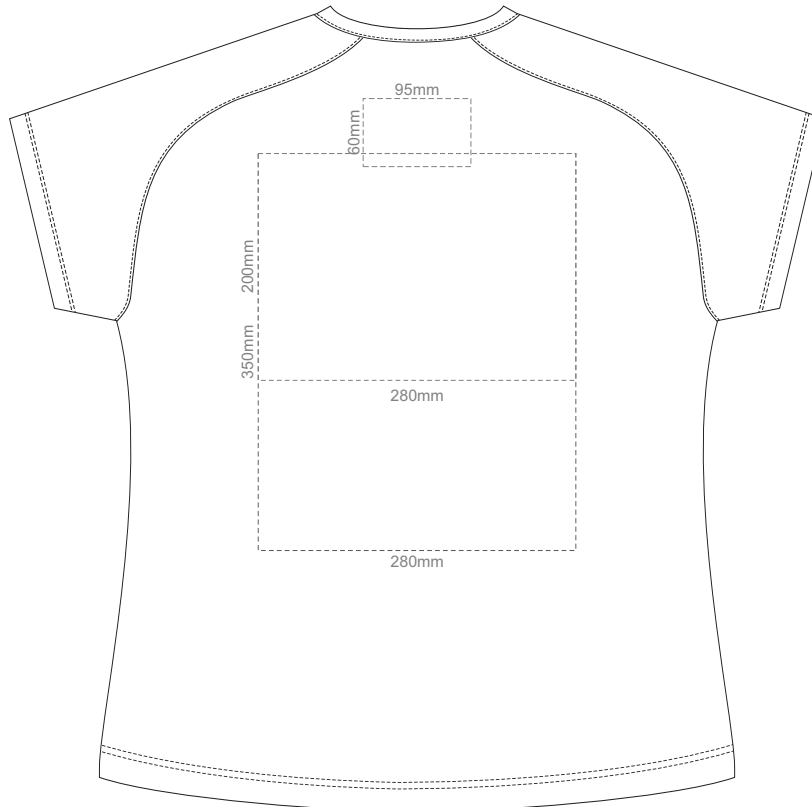

BACK

LEFT SLEEVE

RIGHT SLEEVE

WOMEN'S S

15% of Actual Size
Screen Print

FRONT

BACK

LEFT SLEEVE

WOMEN'S MEDIUM LEFT SLEEVE

WOMEN'S MEDIUM RIGHT SLEEVE

WOMEN'S M

15% of Actual Size
Colourflex Transfer

FRONT WOMEN'S LARGE
Print area 280x200mm can be rotated to best suit.

BACK WOMEN'S LARGE
Print area 280x200mm can be rotated to best suit.

WOMEN'S LARGE LEFT SLEEVE

WOMEN'S LARGE RIGHT SLEEVE

WOMEN'S L

15% of Actual Size
Colourflex Transfer

FRONT WOMEN'S XL
Print area 280x200mm can be rotated to best suit.

BACK WOMEN'S XL
Print area 280x200mm can be rotated to best suit.

WOMEN'S XL LEFT SLEEVE

WOMEN'S XL RIGHT SLEEVE

WOMEN'S XL

15% of Actual Size
Colourflex Transfer

FRONT WOMEN'S XXL
Print area 280x200mm can be rotated to best suit.

BACK WOMEN'S XXL
Print area 280x200mm can be rotated to best suit.