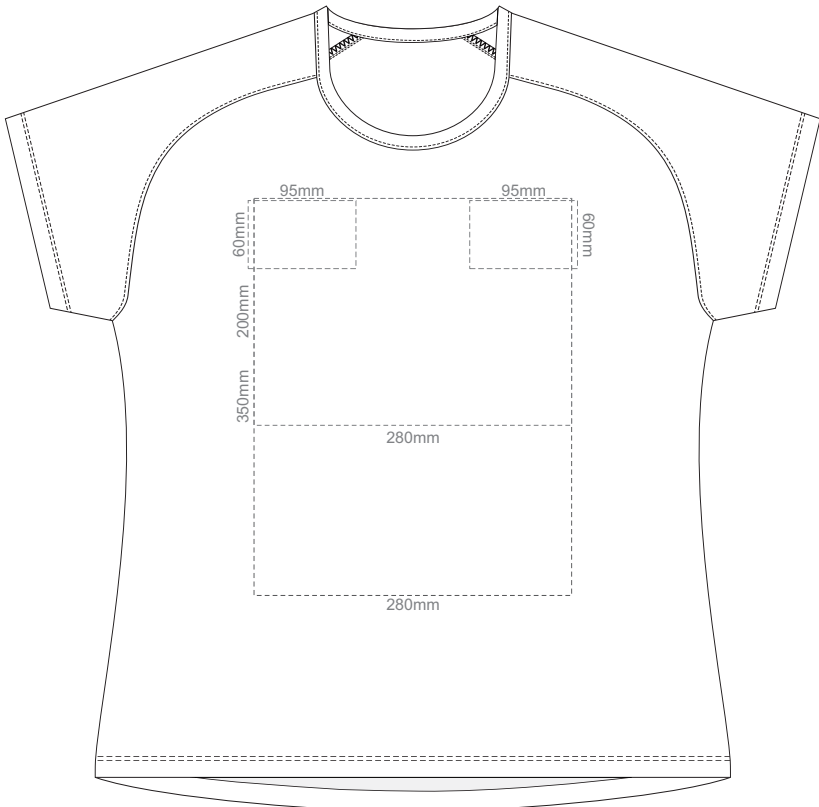

WOMEN'S XS LEF SLEEVE

WOMEN'S XS RIGHT SLEEVE

WOMEN'S XS

15% of Actual Size
Colourflex Transfer

FRONT WOMEN'S SMALL
Print area 260x200mm can be rotated to best suit.

BACK WOMEN'S SMALL
Print area 260x200mm can be rotated to best suit.

WOMEN'S MEDIUM LEFT SLEEVE

WOMEN'S MEDIUM RIGHT SLEEVE

WOMEN'S M

15% of Actual Size
Colourflex Transfer

FRONT WOMEN'S LARGE
Print area 280x200mm can be rotated to best suit.

BACK WOMEN'S LARGE
Print area 280x200mm can be rotated to best suit.

WOMEN'S LARGE LEFT SLEEVE

WOMEN'S LARGE RIGHT SLEEVE

WOMEN'S L

15% of Actual Size
Colourflex Transfer

FRONT WOMEN'S XL
Print area 280x200mm can be rotated to best suit.

BACK WOMEN'S XL
Print area 280x200mm can be rotated to best suit.

WOMEN'S XL LEFT SLEEVE

WOMEN'S XL RIGHT SLEEVE

WOMEN'S XL

15% of Actual Size
Colourflex Transfer

FRONT WOMEN'S XXL
Print area 280x200mm can be rotated to best suit.

BACK WOMEN'S XXL
Print area 280x200mm can be rotated to best suit.