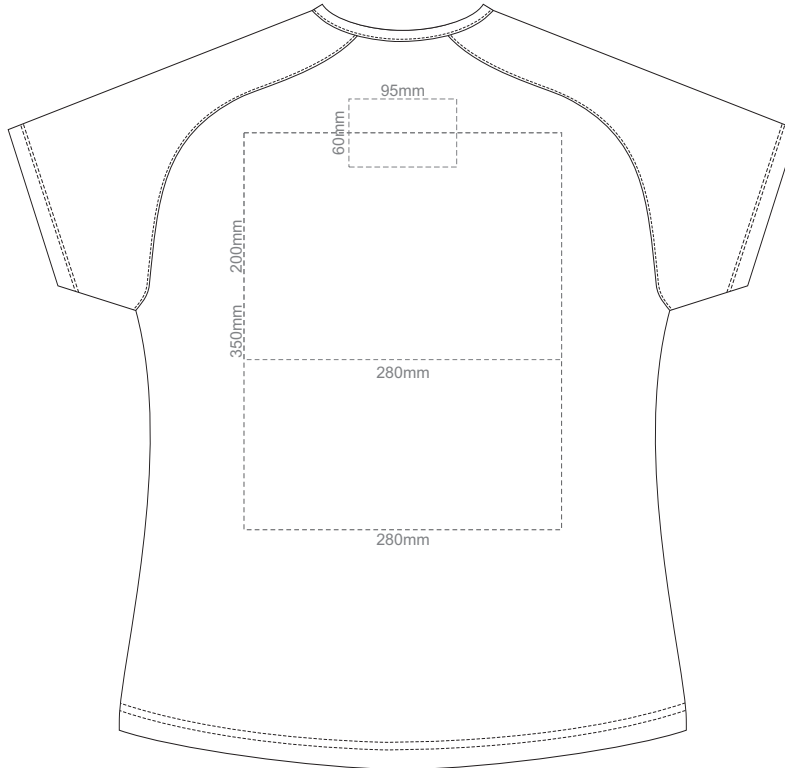

WOMEN'S XS LEF SLEEVE

WOMEN'S XS RIGHT SLEEVE

WOMEN'S XS

15% of Actual Size
Colourflex Transfer

FRONT WOMEN'S SMALL
Print area 260x200mm can be rotated to best suit.

BACK WOMEN'S SMALL
Print area 260x200mm can be rotated to best suit.

WOMEN'S SMALL LEFT SLEEVE

WOMEN'S SMALL RIGHT SLEEVE

WOMEN'S S

15% of Actual Size
Colourflex Transfer

FRONT WOMEN'S MEDIUM
Print area 280x200mm can be rotated to best suit.

BACK WOMEN'S MEDIUM
Print area 280x200mm can be rotated to best suit.

WOMEN'S MEDIUM LEFT SLEEVE

WOMEN'S MEDIUM RIGHT SLEEVE

WOMEN'S M

15% of Actual Size
Colourflex Transfer

FRONT WOMEN'S LARGE
Print area 280x200mm can be rotated to best suit.

BACK WOMEN'S LARGE
Print area 280x200mm can be rotated to best suit.

WOMEN'S LARGE LEFT SLEEVE

WOMEN'S LARGE RIGHT SLEEVE

WOMEN'S L

15% of Actual Size
Colourflex Transfer

FRONT WOMEN'S XL
Print area 280x200mm can be rotated to best suit.

BACK WOMEN'S XL
Print area 280x200mm can be rotated to best suit.