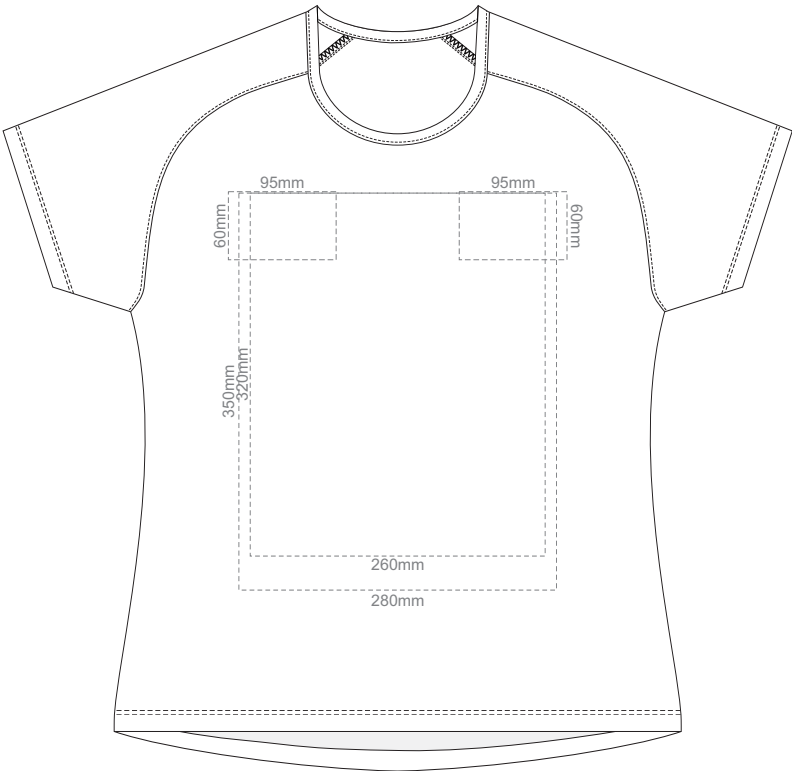

15% of Actual Size
Screen Print

FRONT

BACK

LEFT SLEEVE

RIGHT SLEEVE

WOMEN'S XS

15% of Actual Size
Screen Print

FRONT

BACK

LEFT SLEEVE

RIGHT SLEEVE

WOMEN'S S

15% of Actual Size
Screen Print

FRONT

BACK

LEFT SLEEVE

RIGHT SLEEVE

WOMEN'S M

15% of Actual Size
Screen Print

FRONT

BACK

LEFT SLEEVE

RIGHT SLEEVE

WOMEN'S L

BACK

LEFT SLEEVE

RIGHT SLEEVE

WOMEN'S XXL

15% of Actual Size
Colourflex Transfer

FRONT WOMEN'S EXTRA SMALL
Print area 260x200mm can be rotated to best suit.

BACK WOMEN'S EXTRA SMALL
Print area 260x200mm can be rotated to best suit.