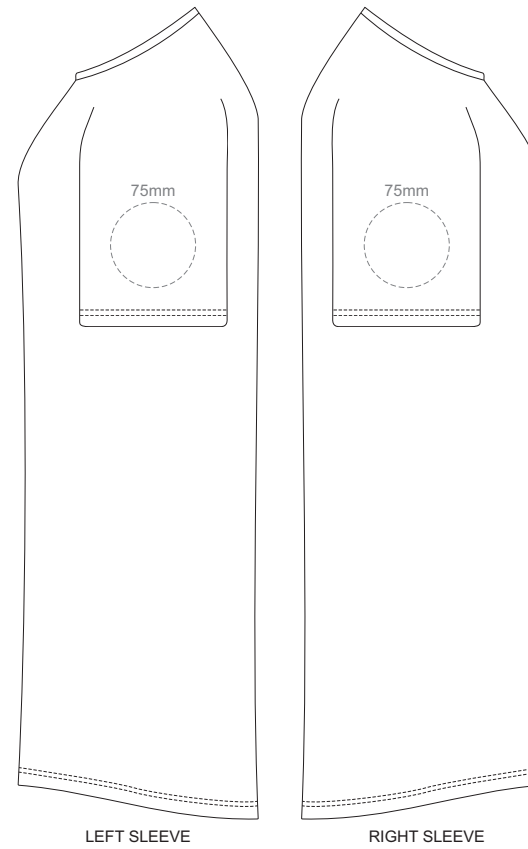

15% of Actual Size
Embroidery

WOMEN'S XXL