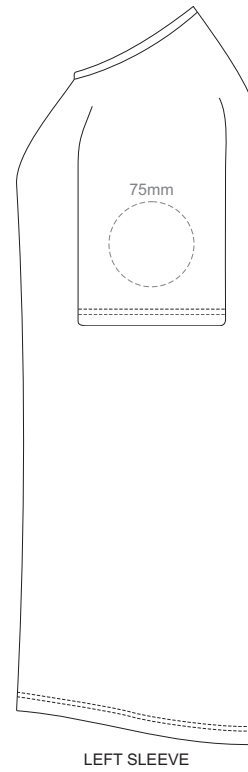

WOMEN'S LARGE LEFT SLEEVE

WOMEN'S LARGE RIGHT SLEEVE

WOMEN'S L

15% of Actual Size
Colourflex Transfer

FRONT WOMEN'S XL
Print area 280x200mm can be rotated to best suit.

BACK WOMEN'S XL
Print area 280x200mm can be rotated to best suit.

WOMEN'S XL LEFT SLEEVE

WOMEN'S XL RIGHT SLEEVE

WOMEN'S XL

15% of Actual Size
Colourflex Transfer

FRONT WOMEN'S XXL
Print area 280x200mm can be rotated to best suit.

BACK WOMEN'S XXL
Print area 280x200mm can be rotated to best suit.

WOMEN'S XXL LEFT SLEEVE

WOMEN'S XXL RIGHT SLEEVE

WOMEN'S XXL

15% of Actual Size
Embroidery

FRONT

LEFT SLEEVE

RIGHT SLEEVE

WOMEN'S XS

15% of Actual Size
Embroidery

WOMEN'S S

15% of Actual Size
Embroidery

FRONT

LEFT SLEEVE

RIGHT SLEEVE

WOMEN'S M

15% of Actual Size
Embroidery