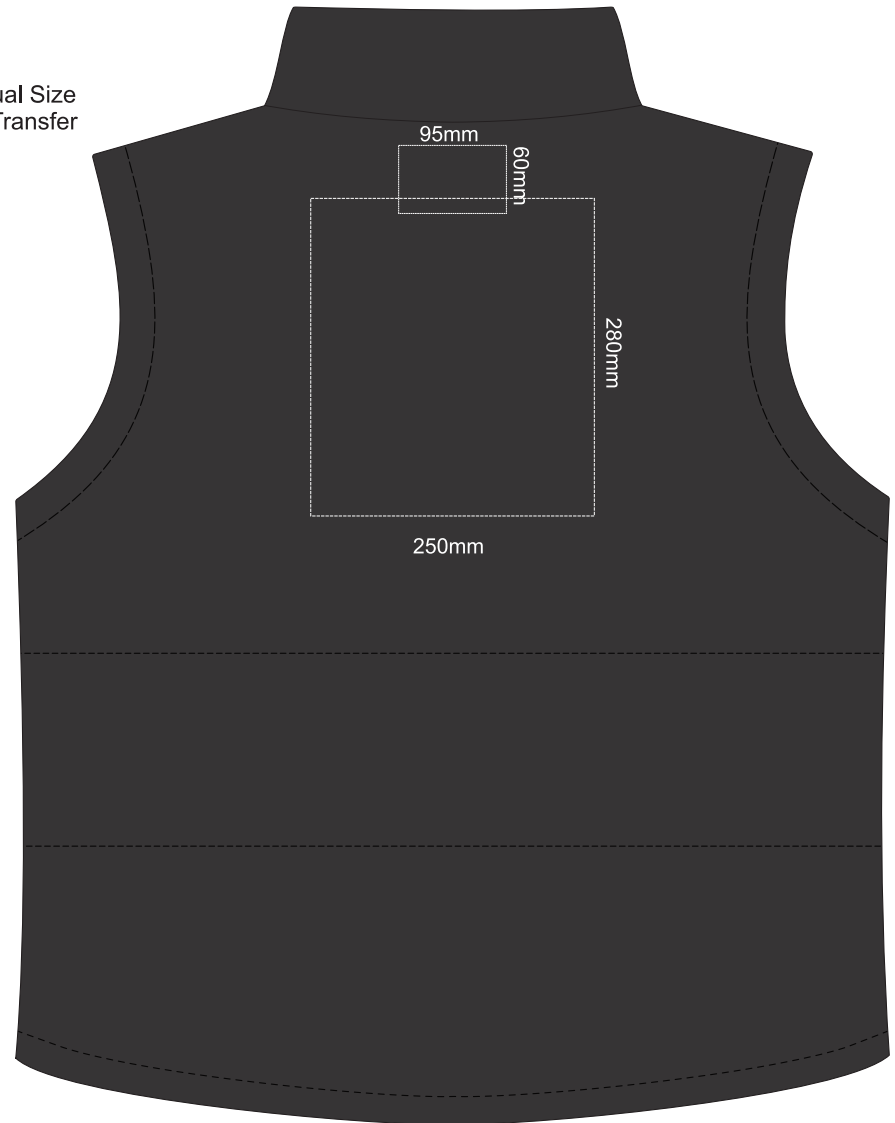

BACK LARGE

15% of Actual Size  
Colourflex Transfer

95mm  
60mm

FRONT EXTRA LARGE

95mm  
60mm  
280mm  
250mm

BACK EXTRA LARGE

15% of Actual Size  
Colourflex Transfer

FRONT XXL LARGE

BACK XXL LARGE

100% of Actual Size  
Colourflex Transfer

FRONT 3XL LARGE

BACK 3XL LARGE

15% of Actual Size  
Colourflex Transfer

FRONT 4XL LARGE

BACK 4XL LARGE

15% of Actual Size  
Colourflex Transfer

FRONT 5XL LARGE

BACK 5XL LARGE

FRONT SMALL

15% of Actual Size  
Embroidery

BACK SMALL

FRONT MEDIUM

15% of Actual Size  
Embroidery

BACK MEDIUM