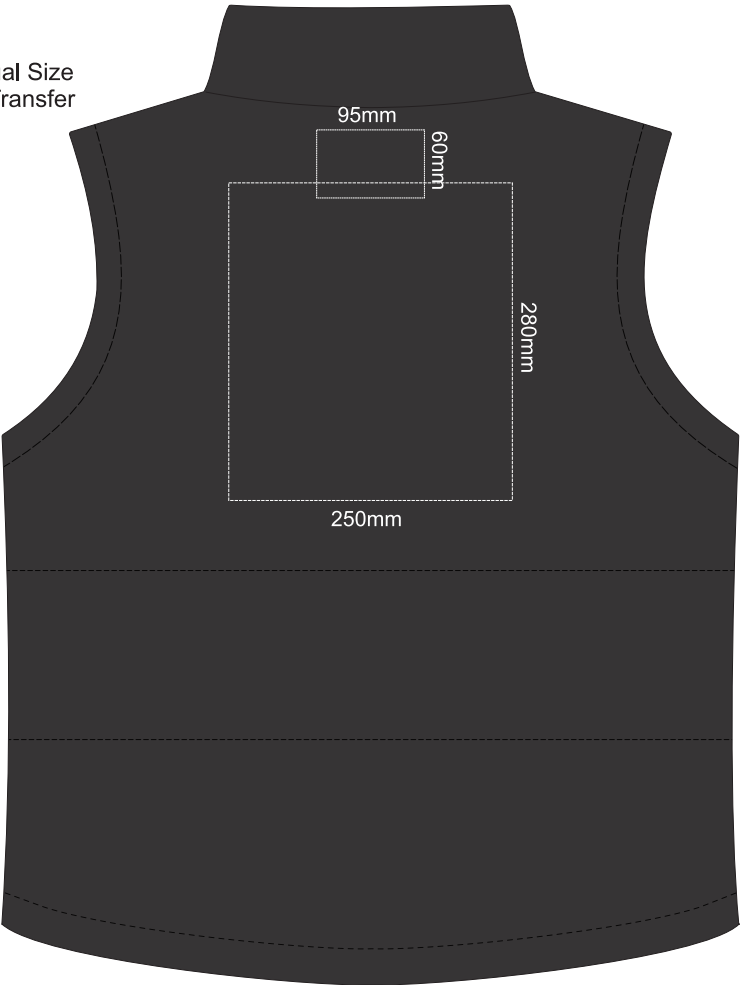

15% of Actual Size  
Colourflex Transfer

FRONT SMALL

BACK SMALL

15% of Actual Size  
Colourflex Transfer

FRONT MEDIUM

BACK MEDIUM

15% of Actual Size  
Colourflex Transfer

FRONT LARGE

BACK LARGE

15% of Actual Size  
Colourflex Transfer

95mm  
60mm

FRONT EXTRA LARGE

95mm  
60mm  
280mm  
250mm

BACK EXTRA LARGE

15% of Actual Size  
Colourflex Transfer

FRONT XXL LARGE

BACK XXL LARGE

100% of Actual Size  
Colourflex Transfer

FRONT 3XL LARGE

BACK 3XL LARGE

15% of Actual Size  
Colourflex Transfer

FRONT 4XL LARGE

BACK 4XL LARGE

15% of Actual Size  
Colourflex Transfer

FRONT 5XL LARGE

BACK 5XL LARGE

FRONT SMALL

15% of Actual Size  
Embroidery

BACK SMALL

FRONT MEDIUM

15% of Actual Size  
Embroidery

BACK MEDIUM