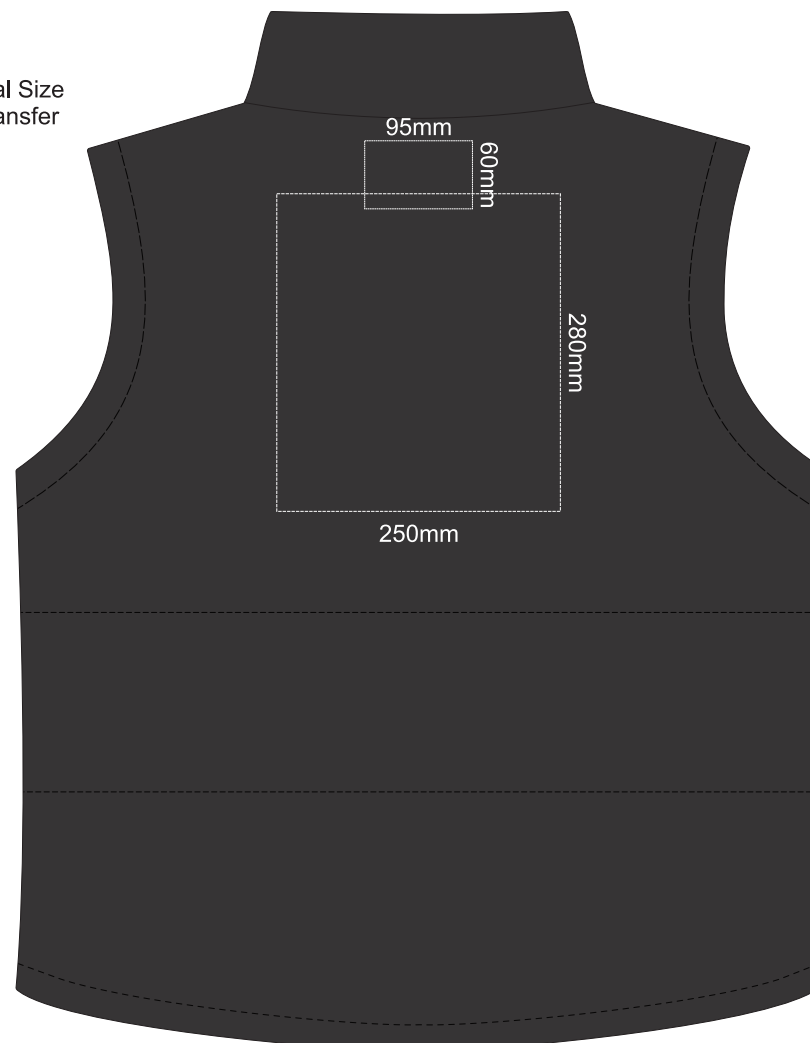

15% of Actual Size  
Colourflex Transfer

FRONT SMALL

BACK SMALL

15% of Actual Size  
Colourflex Transfer

FRONT MEDIUM

BACK MEDIUM

15% of Actual Size  
Colourflex Transfer

FRONT LARGE

BACK LARGE

15% of Actual Size  
Colourflex Transfer

95mm  
60mm

FRONT EXTRA LARGE

95mm  
60mm  
280mm  
250mm

BACK EXTRA LARGE

15% of Actual Size  
Colourflex Transfer

FRONT XXL LARGE

BACK XXL LARGE

100% of Actual Size  
Colourflex Transfer

FRONT 3XL LARGE

BACK 3XL LARGE

15% of Actual Size  
Colourflex Transfer

FRONT 4XL LARGE

BACK 4XL LARGE

15% of Actual Size  
Colourflex Transfer

FRONT 5XL LARGE

BACK 5XL LARGE

FRONT SMALL

15% of Actual Size  
Embroidery

BACK SMALL

FRONT MEDIUM

15% of Actual Size  
Embroidery

BACK MEDIUM