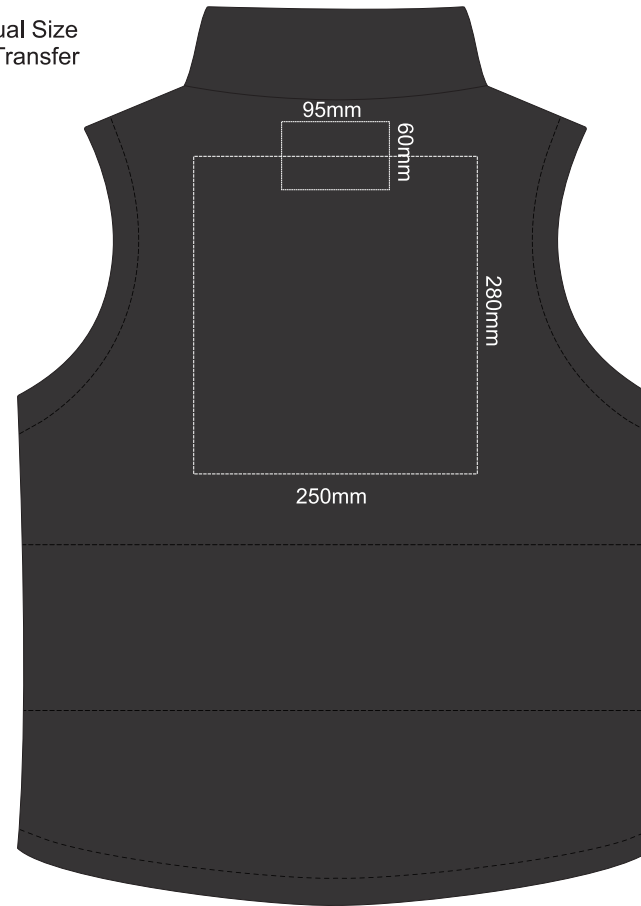

15% of Actual Size  
Colourflex Transfer

FRONT SMALL

BACK SMALL

15% of Actual Size  
Colourflex Transfer

FRONT MEDIUM

BACK MEDIUM

15% of Actual Size  
Colourflex Transfer

FRONT LARGE

BACK LARGE

15% of Actual Size  
Colourflex Transfer

95mm  
60mm

FRONT EXTRA LARGE

95mm  
60mm  
280mm  
250mm

BACK EXTRA LARGE

15% of Actual Size  
Colourflex Transfer

FRONT XXL LARGE

BACK XXL LARGE

100% of Actual Size  
Colourflex Transfer

FRONT 3XL LARGE

BACK 3XL LARGE

15% of Actual Size  
Colourflex Transfer

FRONT 4XL LARGE

BACK 4XL LARGE

15% of Actual Size  
Colourflex Transfer

FRONT 5XL LARGE

BACK 5XL LARGE

FRONT SMALL

15% of Actual Size  
Embroidery

BACK SMALL

FRONT MEDIUM

15% of Actual Size  
Embroidery

BACK MEDIUM