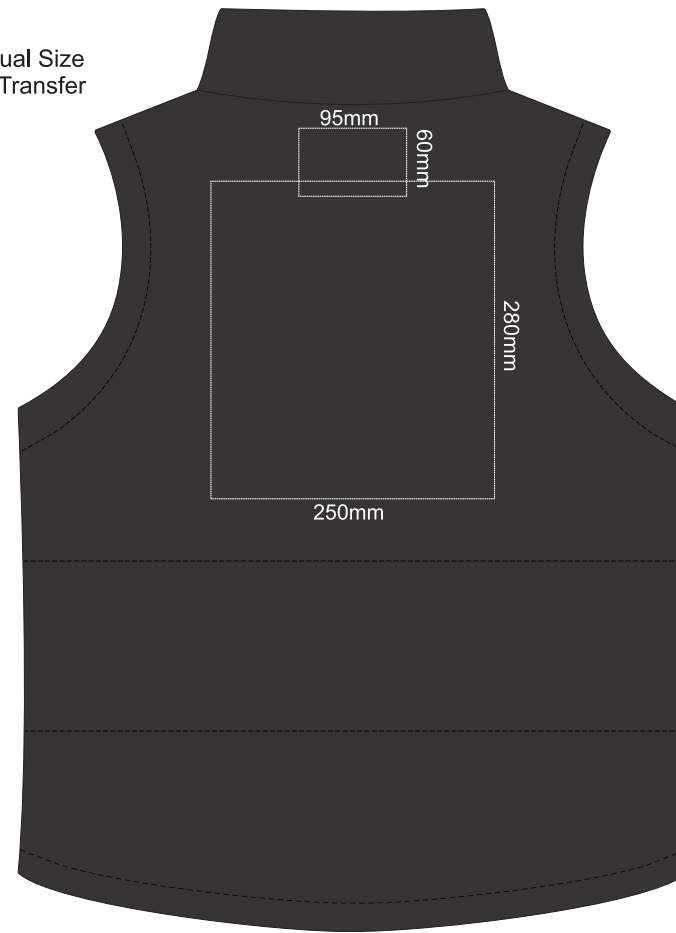

15% of Actual Size  
Colourflex Transfer

FRONT SMALL

BACK SMALL

15% of Actual Size  
Colourflex Transfer

FRONT MEDIUM

BACK MEDIUM

15% of Actual Size  
Colourflex Transfer

FRONT LARGE

BACK LARGE

15% of Actual Size  
Colourflex Transfer

95mm  
60mm

FRONT EXTRA LARGE

95mm  
60mm  
280mm  
250mm

BACK EXTRA LARGE

15% of Actual Size  
Colourflex Transfer

FRONT XXL LARGE

BACK XXL LARGE

100% of Actual Size  
Colourflex Transfer

FRONT 3XL LARGE

BACK 3XL LARGE

15% of Actual Size  
Colourflex Transfer

FRONT 4XL LARGE

BACK 4XL LARGE

15% of Actual Size  
Colourflex Transfer

FRONT 5XL LARGE

BACK 5XL LARGE

FRONT SMALL

15% of Actual Size  
Embroidery

BACK SMALL

FRONT MEDIUM

15% of Actual Size  
Embroidery

BACK MEDIUM