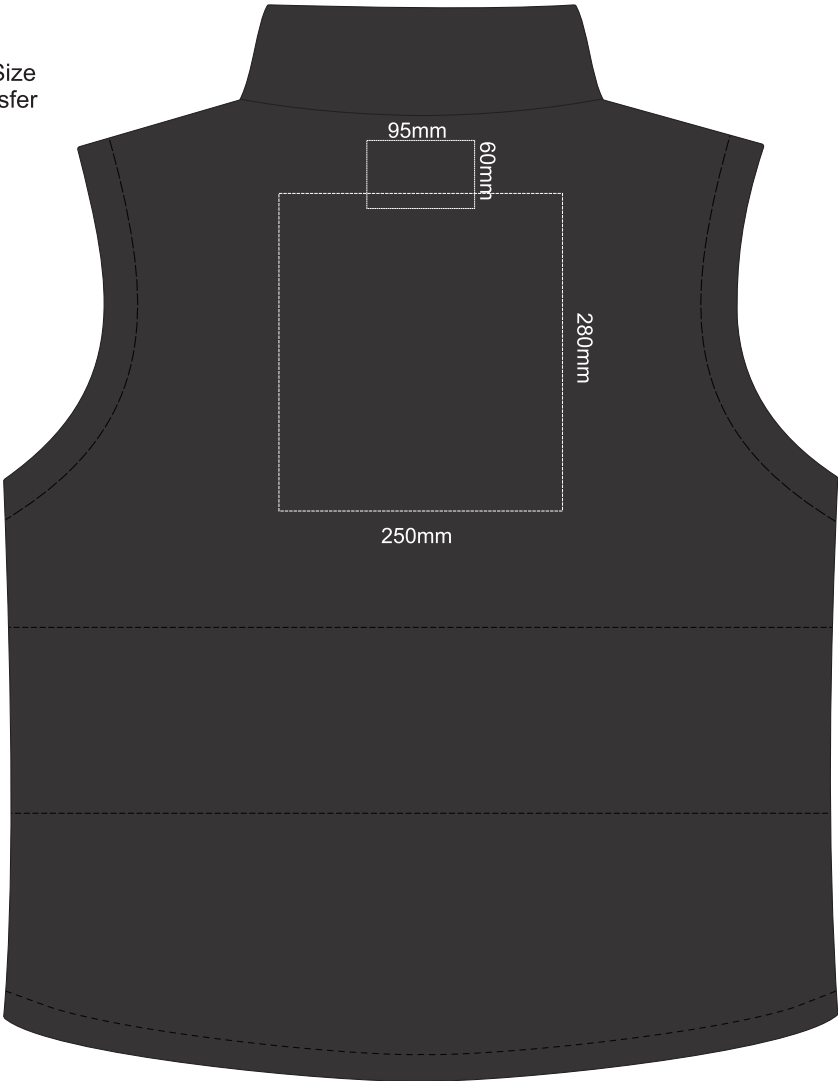

BACK LARGE

15% of Actual Size  
Colourflex Transfer

95mm  
60mm

FRONT EXTRA LARGE

95mm  
60mm  
280mm  
250mm

BACK EXTRA LARGE

15% of Actual Size  
Colourflex Transfer

FRONT XXL LARGE

BACK XXL LARGE

100% of Actual Size  
Colourflex Transfer

FRONT 3XL LARGE

BACK 3XL LARGE

15% of Actual Size  
Colourflex Transfer

FRONT 4XL LARGE

BACK 4XL LARGE

15% of Actual Size  
Colourflex Transfer

FRONT 5XL LARGE

BACK 5XL LARGE

FRONT SMALL

15% of Actual Size  
Embroidery

BACK SMALL

FRONT MEDIUM

15% of Actual Size  
Embroidery

BACK MEDIUM