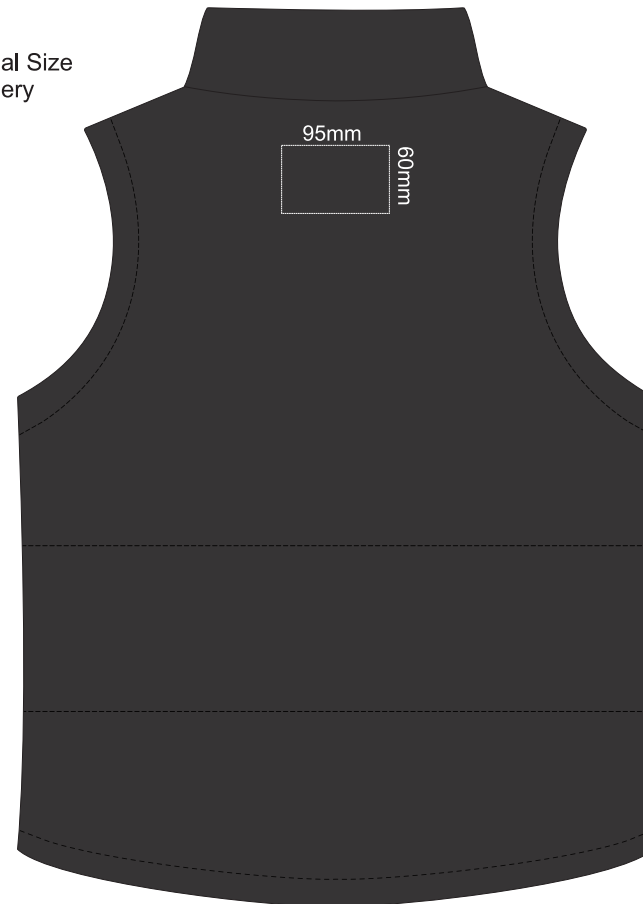

BACK XXL LARGE

100% of Actual Size  
Colourflex Transfer

FRONT 3XL LARGE

BACK 3XL LARGE

15% of Actual Size  
Colourflex Transfer

FRONT 4XL LARGE

BACK 4XL LARGE

15% of Actual Size  
Colourflex Transfer

FRONT 5XL LARGE

BACK 5XL LARGE

FRONT SMALL

15% of Actual Size  
Embroidery

BACK SMALL

FRONT MEDIUM

15% of Actual Size  
Embroidery

BACK MEDIUM

15% of Actual Size  
Embroidery

FRONT LARGE

BACK LARGE

FRONT EXTRA LARGE

15% of Actual Size  
Embroidery

BACK EXTRA LARGE

FRONT XXL LARGE

15% of Actual Size  
Embroidery