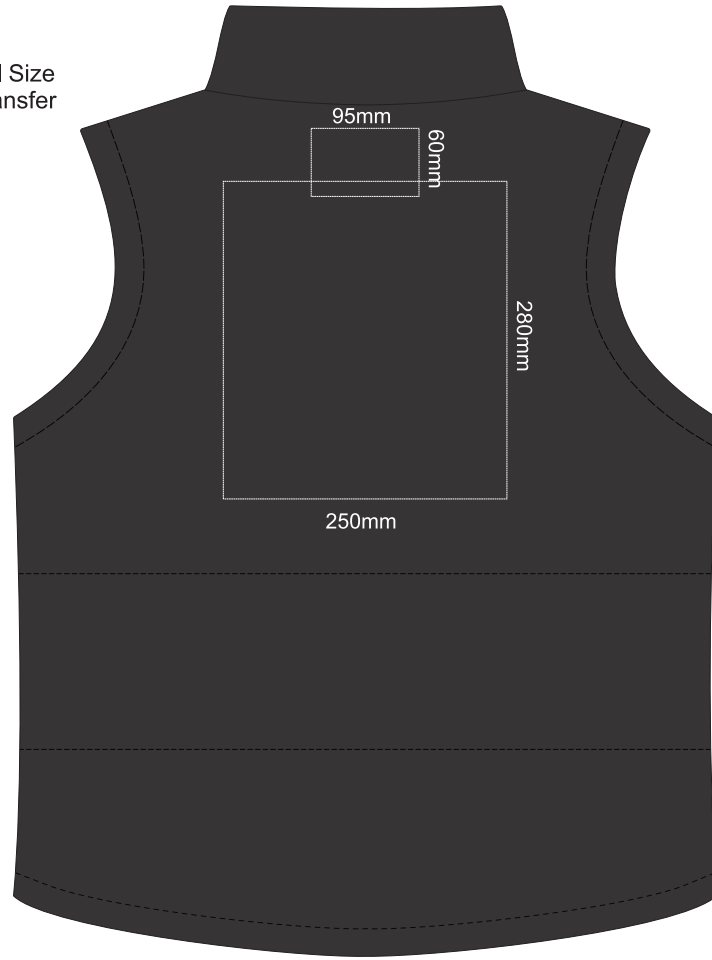

15% of Actual Size  
Colourflex Transfer

FRONT SMALL

BACK SMALL

15% of Actual Size  
Colourflex Transfer

FRONT MEDIUM

BACK MEDIUM

15% of Actual Size  
Colourflex Transfer

FRONT LARGE

BACK LARGE

15% of Actual Size  
Colourflex Transfer

95mm  
60mm

FRONT EXTRA LARGE

95mm  
60mm  
280mm  
250mm

BACK EXTRA LARGE

15% of Actual Size  
Colourflex Transfer

FRONT XXL LARGE

BACK XXL LARGE

100% of Actual Size  
Colourflex Transfer

FRONT 3XL LARGE

BACK 3XL LARGE

15% of Actual Size  
Colourflex Transfer

FRONT 4XL LARGE

BACK 4XL LARGE

15% of Actual Size  
Colourflex Transfer

FRONT 5XL LARGE

BACK 5XL LARGE

FRONT SMALL

15% of Actual Size  
Embroidery

BACK SMALL

FRONT MEDIUM

15% of Actual Size  
Embroidery

BACK MEDIUM