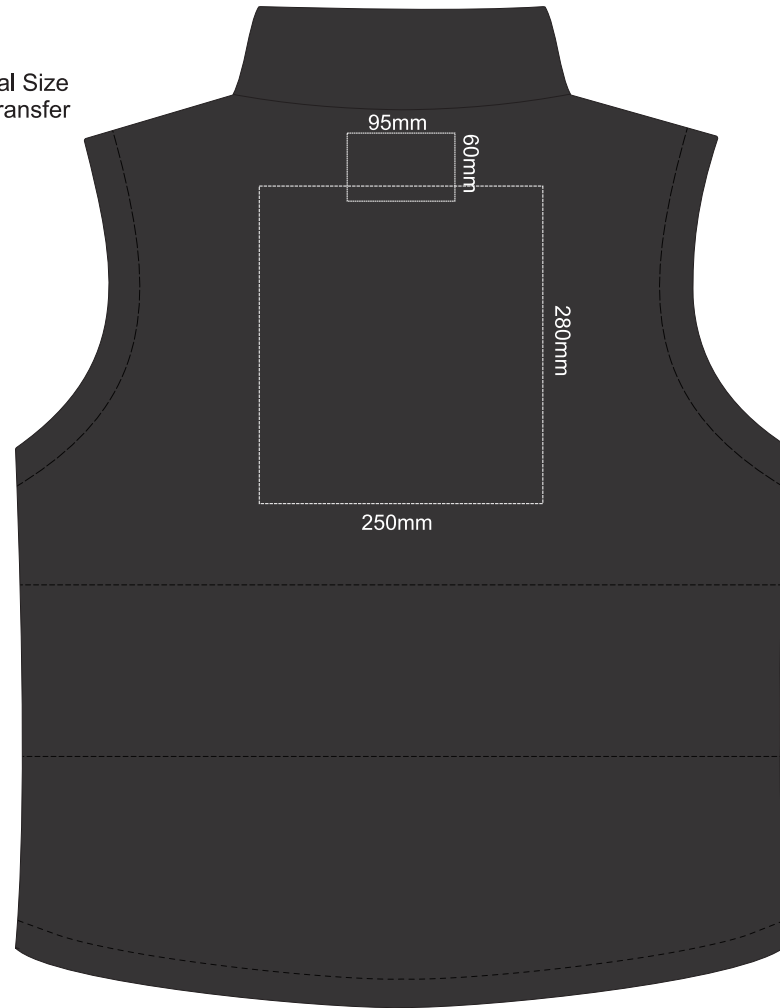

15% of Actual Size  
Colourflex Transfer

FRONT SMALL

BACK SMALL

15% of Actual Size  
Colourflex Transfer

FRONT MEDIUM

BACK MEDIUM

15% of Actual Size  
Colourflex Transfer

FRONT LARGE

BACK LARGE

15% of Actual Size  
Colourflex Transfer

95mm  
60mm

FRONT EXTRA LARGE

95mm  
60mm  
280mm  
250mm

BACK EXTRA LARGE

15% of Actual Size  
Colourflex Transfer

FRONT XXL LARGE

BACK XXL LARGE

100% of Actual Size  
Colourflex Transfer

FRONT 3XL LARGE

BACK 3XL LARGE

15% of Actual Size  
Colourflex Transfer

FRONT 4XL LARGE

BACK 4XL LARGE

15% of Actual Size  
Colourflex Transfer

FRONT 5XL LARGE

BACK 5XL LARGE

FRONT SMALL

15% of Actual Size  
Embroidery

BACK SMALL

FRONT MEDIUM

15% of Actual Size  
Embroidery

BACK MEDIUM