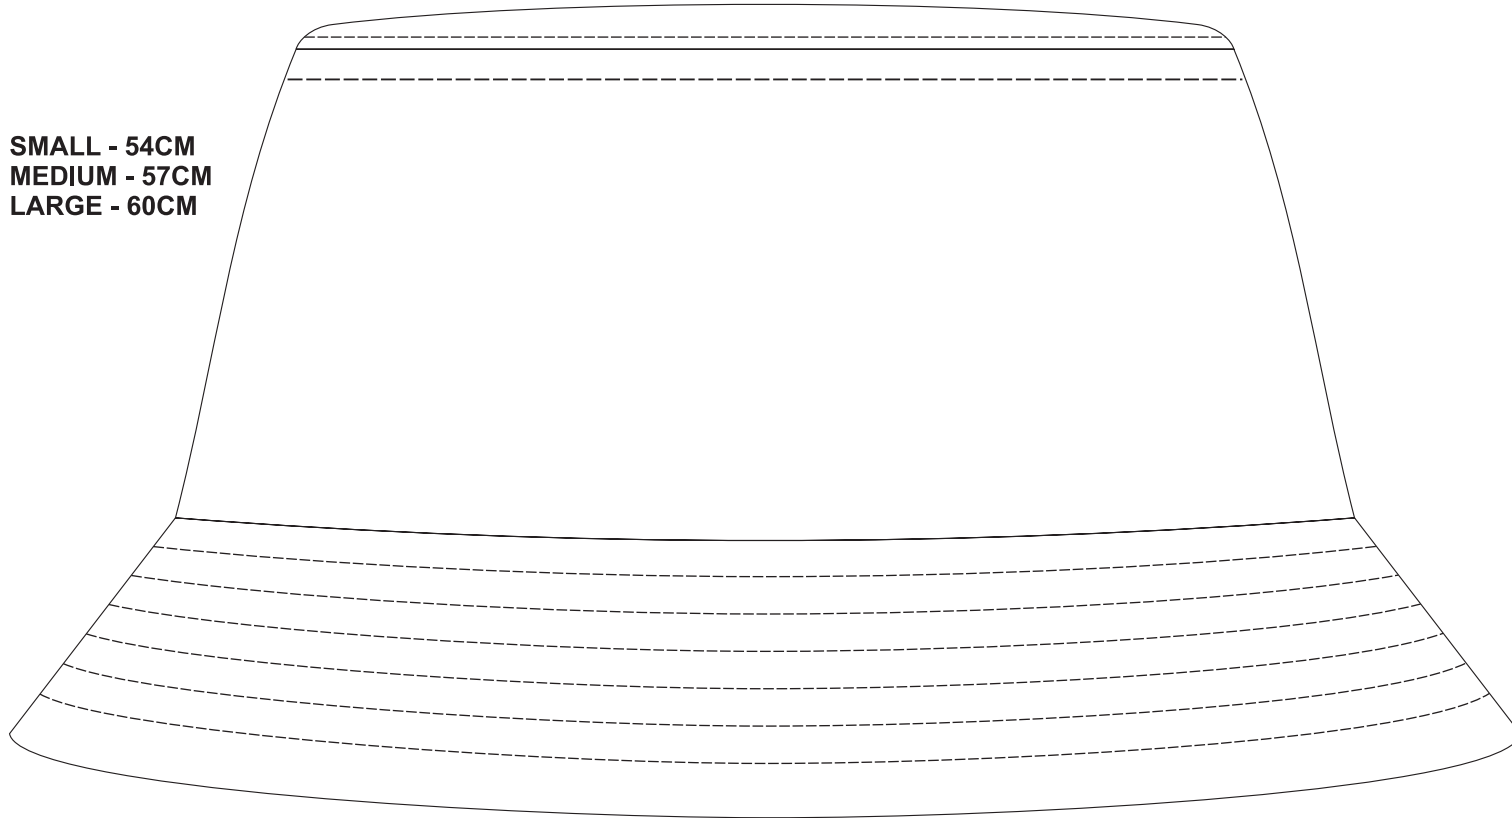

80% of Actual Size  
Embroidery

**SMALL - 54CM**  
**MEDIUM - 57CM**  
**LARGE - 60CM**

80% of Actual Size  
Sublimation - Outer

**SMALL - 54CM**  
**MEDIUM - 57CM**  
**LARGE - 60CM**

100% of Actual Size  
Sublimation Template

165mm

TOP-OUTER

Blue Line = The SIGNIFICANT PRINT AREA  
(Keep all critical images & text within this box)

Black Line = Maximum print area

Pink Line = Bleed off to here

80% of Actual Size  
Sublimation - Inner

**SMALL - 54CM**  
**MEDIUM - 57CM**  
**LARGE - 60CM**

A tearaway care label will be visible.

100% of Actual Size  
Sublimation Template

165mm

TOP-INSIDE

Blue Line = The SIGNIFICANT PRINT AREA  
(Keep all critical images & text within this box)

Black Line = Maximum print area

Pink Line = Bleed off to here