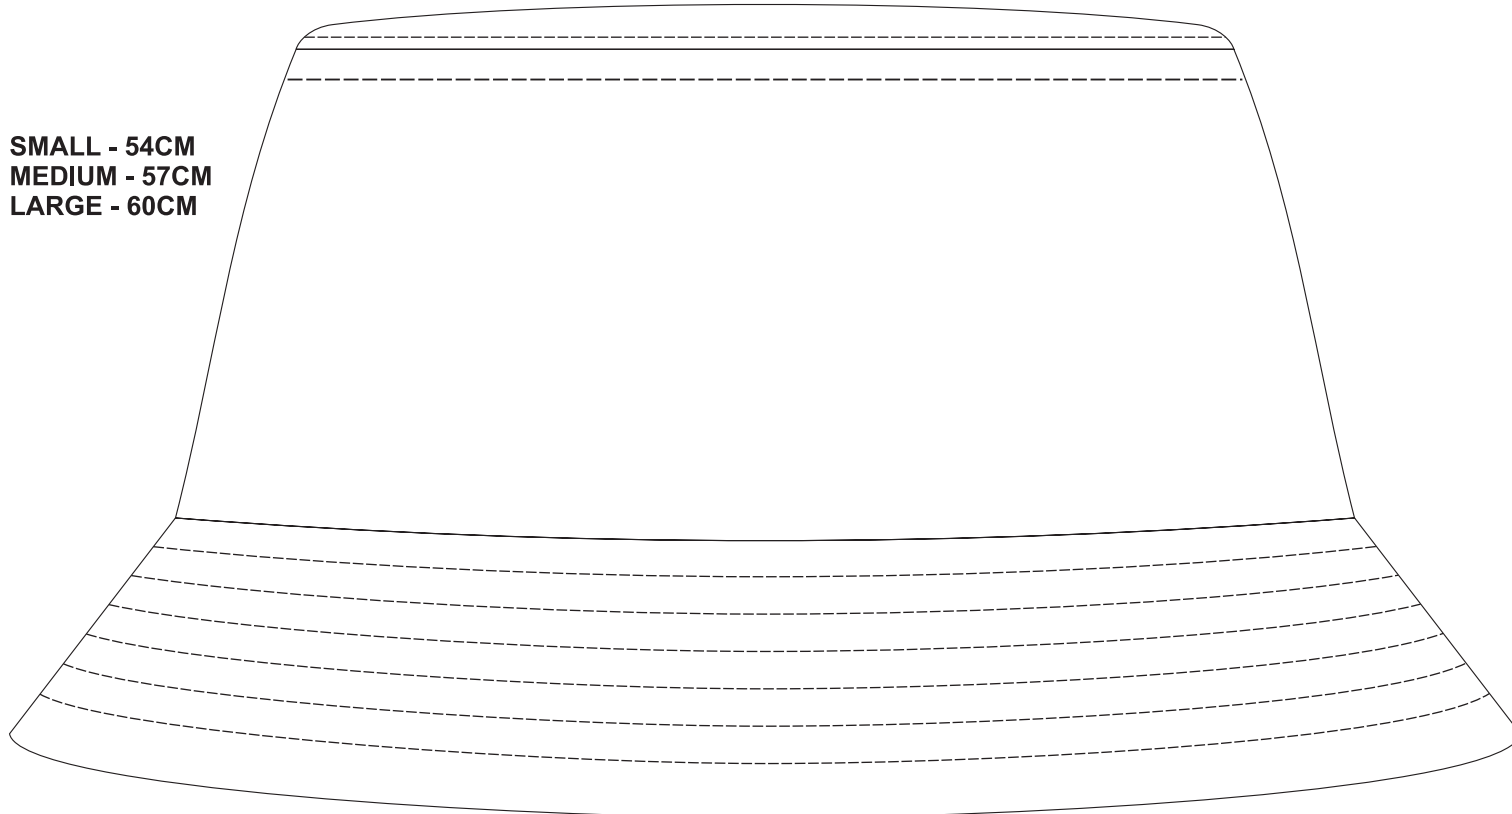

80% of Actual Size  
Embroidery

**SMALL - 54CM**  
**MEDIUM - 57CM**  
**LARGE - 60CM**

80% of Actual Size  
Sublimation - Outer

**SMALL - 54CM**  
**MEDIUM - 57CM**  
**LARGE - 60CM**

100% of Actual Size  
Sublimation Template

165mm

TOP-OUTER

Blue Line = The SIGNIFICANT PRINT AREA  
(Keep all critical images & text within this box)

Black Line = Maximum print area

Pink Line = Bleed off to here

80% of Actual Size  
Sublimation - Inner

**SMALL - 54CM**  
**MEDIUM - 57CM**  
**LARGE - 60CM**

A tearaway care label will be visible.

100% of Actual Size  
Sublimation Template

165mm

TOP-INSIDE

Blue Line = The SIGNIFICANT PRINT AREA  
(Keep all critical images & text within this box)

Black Line = Maximum print area

Pink Line = Bleed off to here