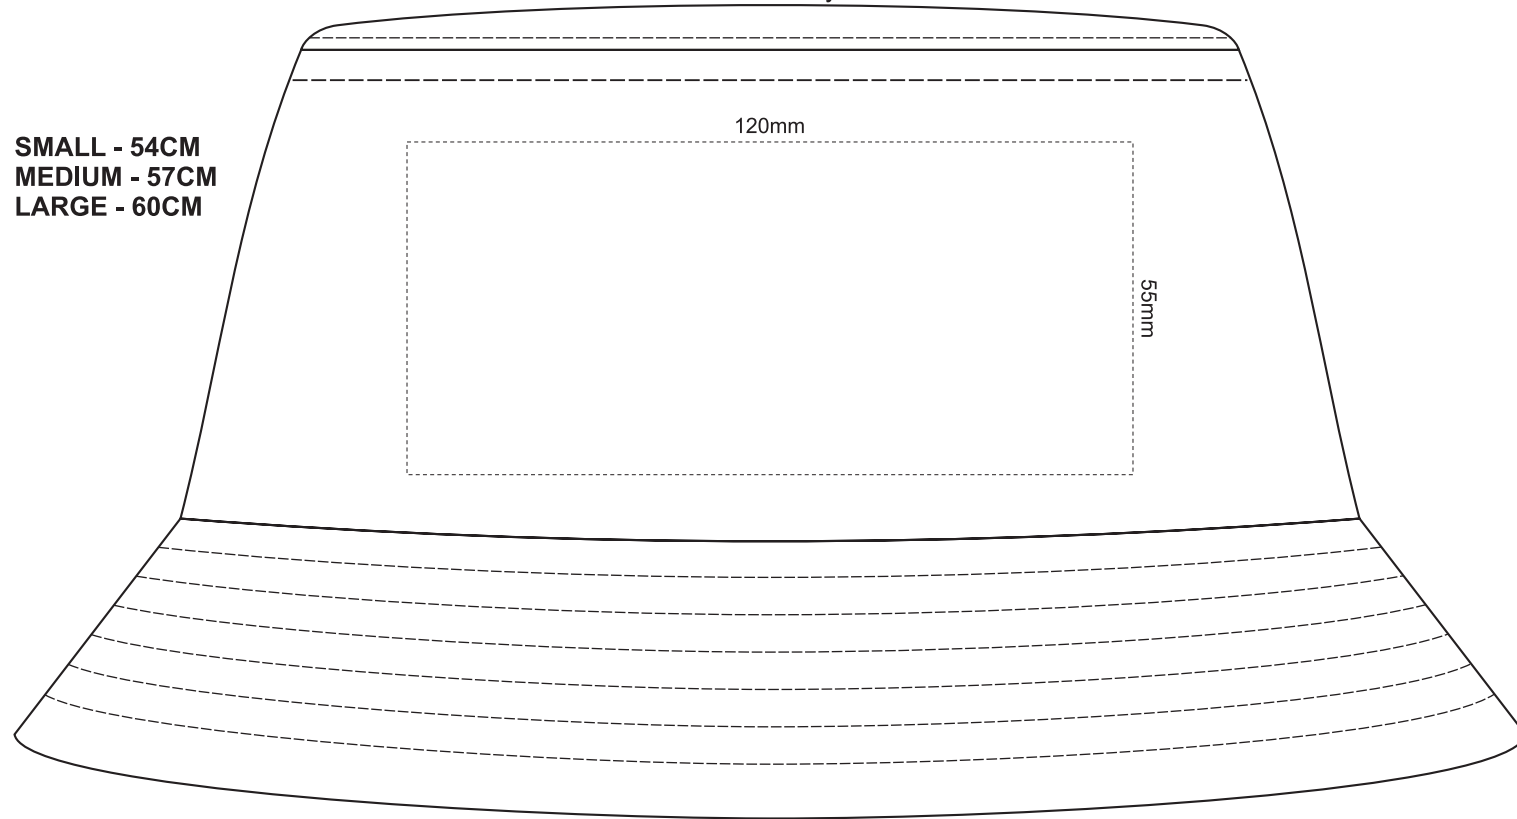

80% of Actual Size  
Embroidery

**SMALL - 54CM**  
**MEDIUM - 57CM**  
**LARGE - 60CM**

80% of Actual Size  
Sublimation - Outer

**SMALL - 54CM**  
**MEDIUM - 57CM**  
**LARGE - 60CM**

100% of Actual Size  
Sublimation Template

165mm

TOP-OUTER

Blue Line = The SIGNIFICANT PRINT AREA  
(Keep all critical images & text within this box)

Black Line = Maximum print area

Pink Line = Bleed off to here

80% of Actual Size  
Sublimation - Inner

**SMALL - 54CM**  
**MEDIUM - 57CM**  
**LARGE - 60CM**

A tearaway care label will be visible.

100% of Actual Size  
Sublimation Template

165mm

TOP-INSIDE

Blue Line = The SIGNIFICANT PRINT AREA  
(Keep all critical images & text within this box)

Black Line = Maximum print area

Pink Line = Bleed off to here