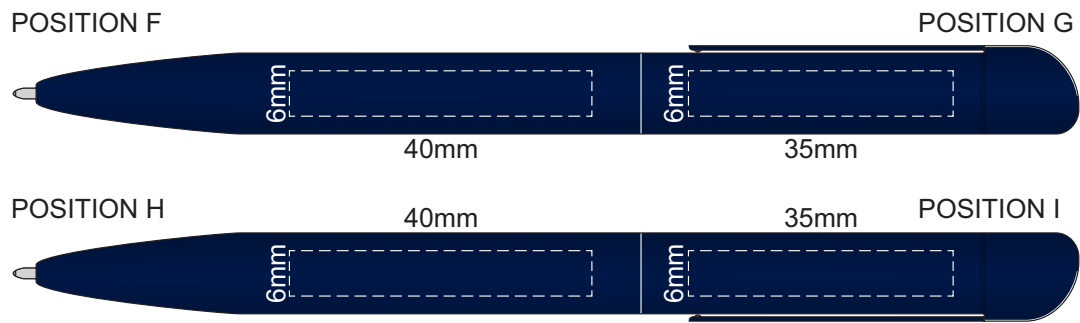

100% of Actual Size
Laser Engraving

-  Top Barrel Engraves to a natural etch
-  Lower Barrel Engraves to a mirror finish