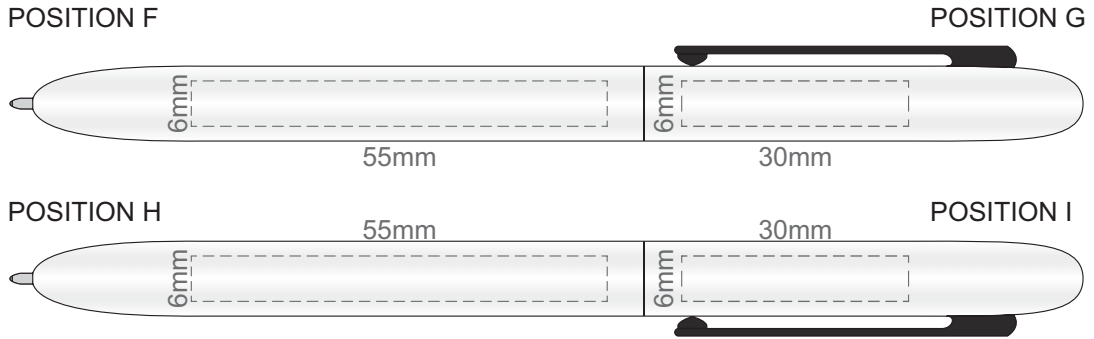

100% of Actual Size  
Pad Print

100% of Actual Size  
Direct Digital  
(White Pen Only)

100% of Actual Size  
Laser Engraving  
(Black Pen Only)

Top Barrel Engraves to an Oxidised White

Lower Barrel Engraves to a Shiny Steel Finish