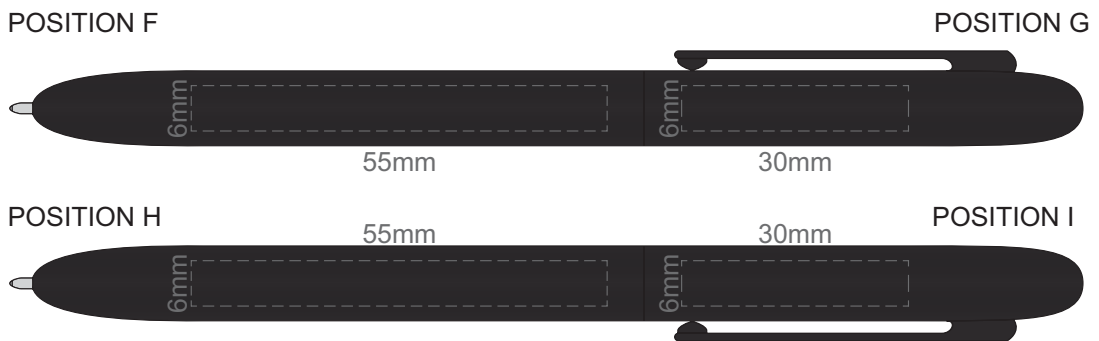

100% of Actual Size  
Pad Print

100% of Actual Size  
Direct Digital  
(White Pen Only)

100% of Actual Size  
Laser Engraving  
(Black Pen Only)

Top Barrel Engraves to an Oxidised White

Lower Barrel Engraves to a Shiny Steel Finish