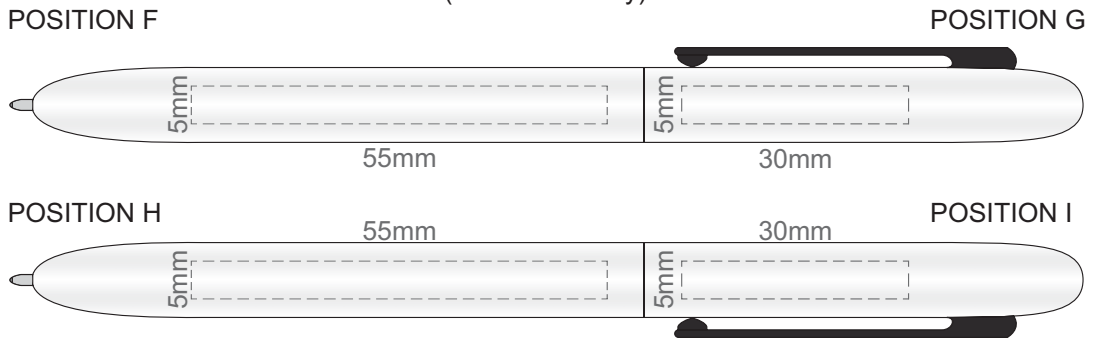

100% of Actual Size  
Pad Print

100% of Actual Size  
Direct Digital  
(White Pen Only)

100% of Actual Size  
Laser Engraving  
(Black Pen Only)

Top Barrel Engraves to an Oxidised White

Lower Barrel Engraves to a Shiny Steel Finish