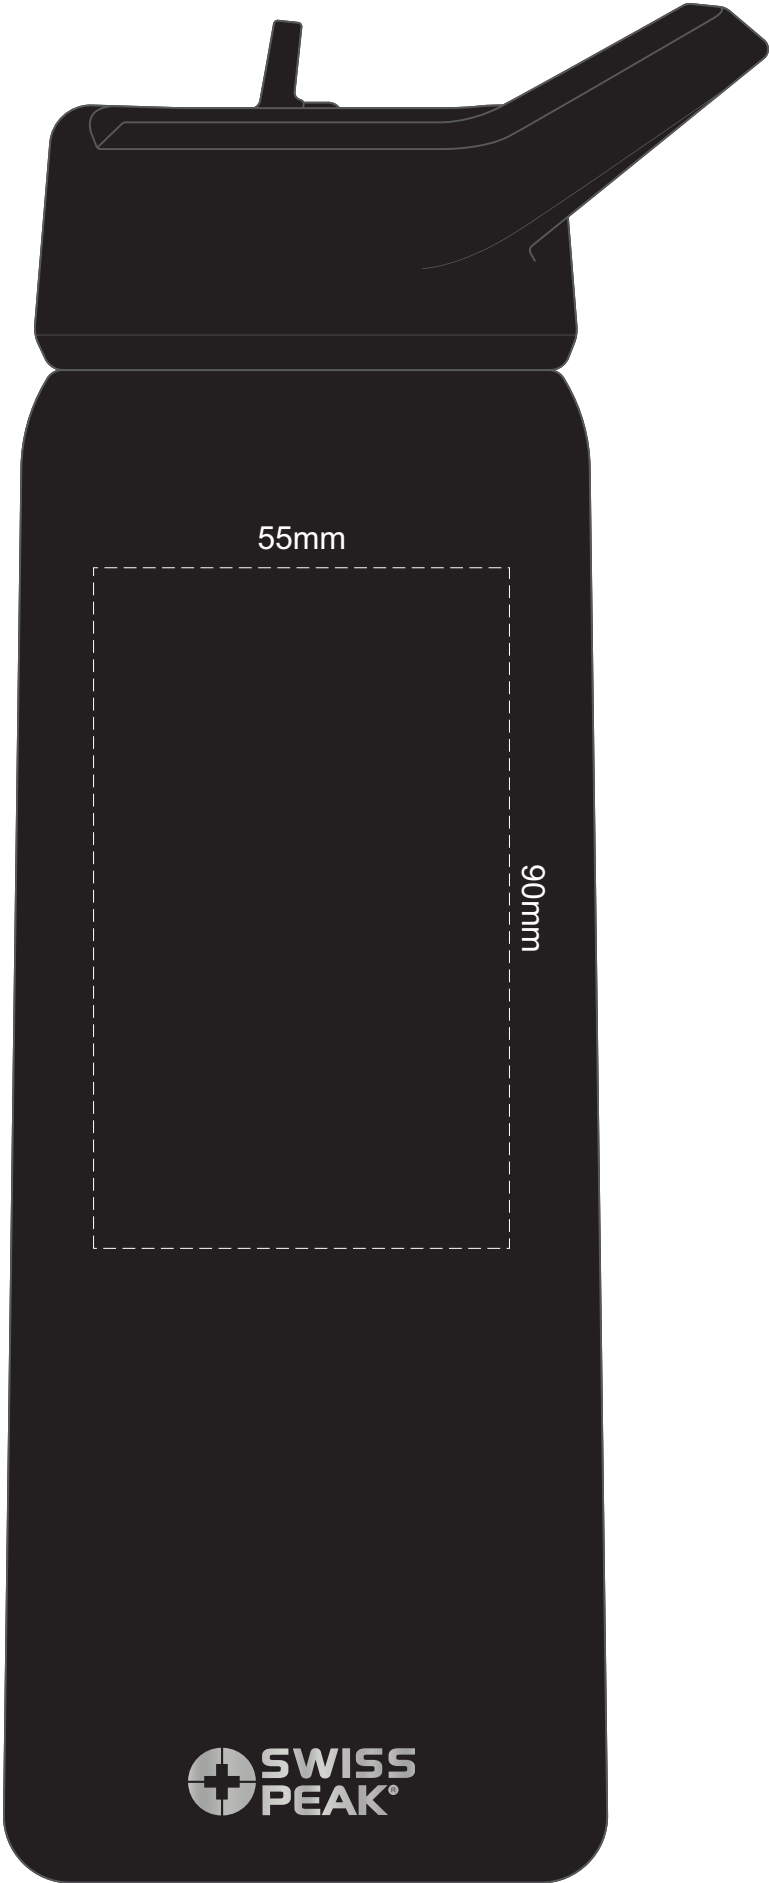

70% of Actual Size  
Screen Print (one colour)

220mm

15.5mm Unprintable area

15.5mm Unprintable area  
110mm

70% of Actual Size  
Screen Print (one colour)  
DOUBLE SIDED TEMPLATE

220mm

15.5mm Unprintable area

15.5mm Unprintable area

 **SWISS  
PEAK®**

100% of Actual Size  
Laser Engraving

Engraves to a Stainless Steel Finish