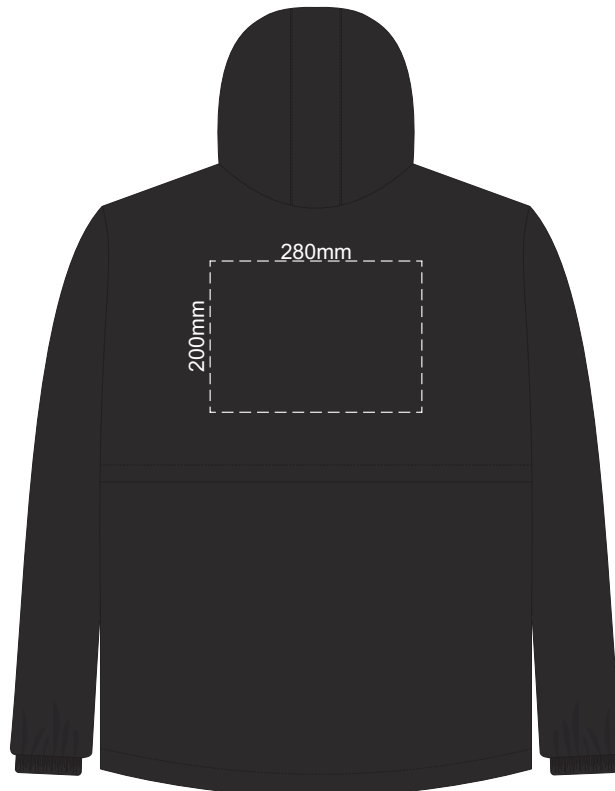

10% of Actual Size
Colourflex Transfer

FRONT EXTRA SMALL

10% of Actual Size
Colourflex Transfer

BACK EXTRA SMALL

10% of Actual Size
Colourflex Transfer

FRONT SMALL

10% of Actual Size
Colourflex Transfer

BACK SMALL

10% of Actual Size
Colourflex Transfer

FRONT MEDIUM

10% of Actual Size
Colourflex Transfer

BACK MEDIUM

10% of Actual Size
Colourflex Transfer

FRONT LARGE

10% of Actual Size
Colourflex Transfer

BACK LARGE

10% of Actual Size
Colourflex Transfer

FRONT XL

10% of Actual Size
Colourflex Transfer

BACK XL

10% of Actual Size
Colourflex Transfer

FRONT XXL

10% of Actual Size
Colourflex Transfer

BACK XXL