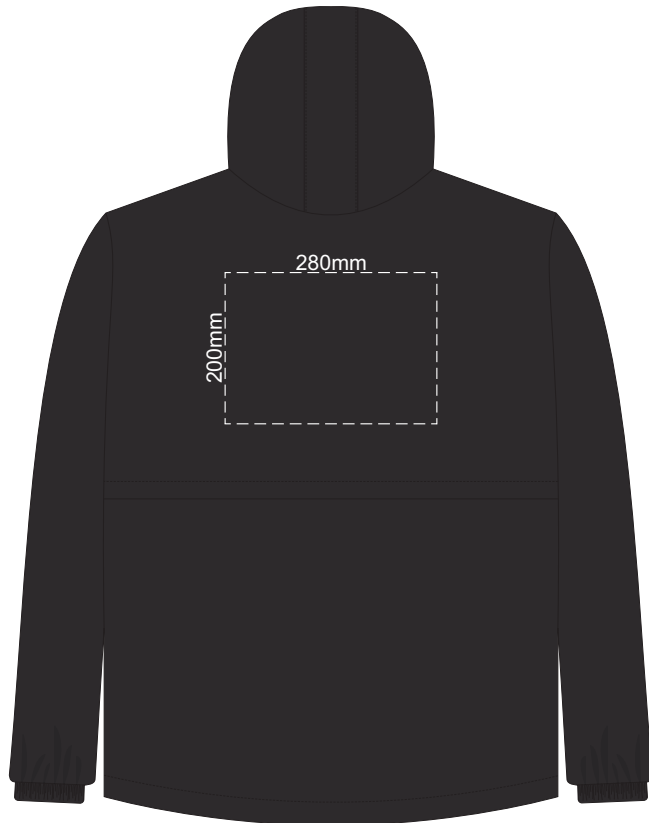

10% of Actual Size
Colourflex Transfer

FRONT EXTRA SMALL

10% of Actual Size
Colourflex Transfer

BACK EXTRA SMALL

10% of Actual Size
Colourflex Transfer

FRONT SMALL

10% of Actual Size
Colourflex Transfer

BACK SMALL

10% of Actual Size
Colourflex Transfer

FRONT MEDIUM

10% of Actual Size
Colourflex Transfer

BACK MEDIUM

10% of Actual Size
Colourflex Transfer

FRONT LARGE

10% of Actual Size
Colourflex Transfer

BACK LARGE

10% of Actual Size
Colourflex Transfer

FRONT XL

10% of Actual Size
Colourflex Transfer

BACK XL

10% of Actual Size
Colourflex Transfer

FRONT XXL

10% of Actual Size
Colourflex Transfer

BACK XXL