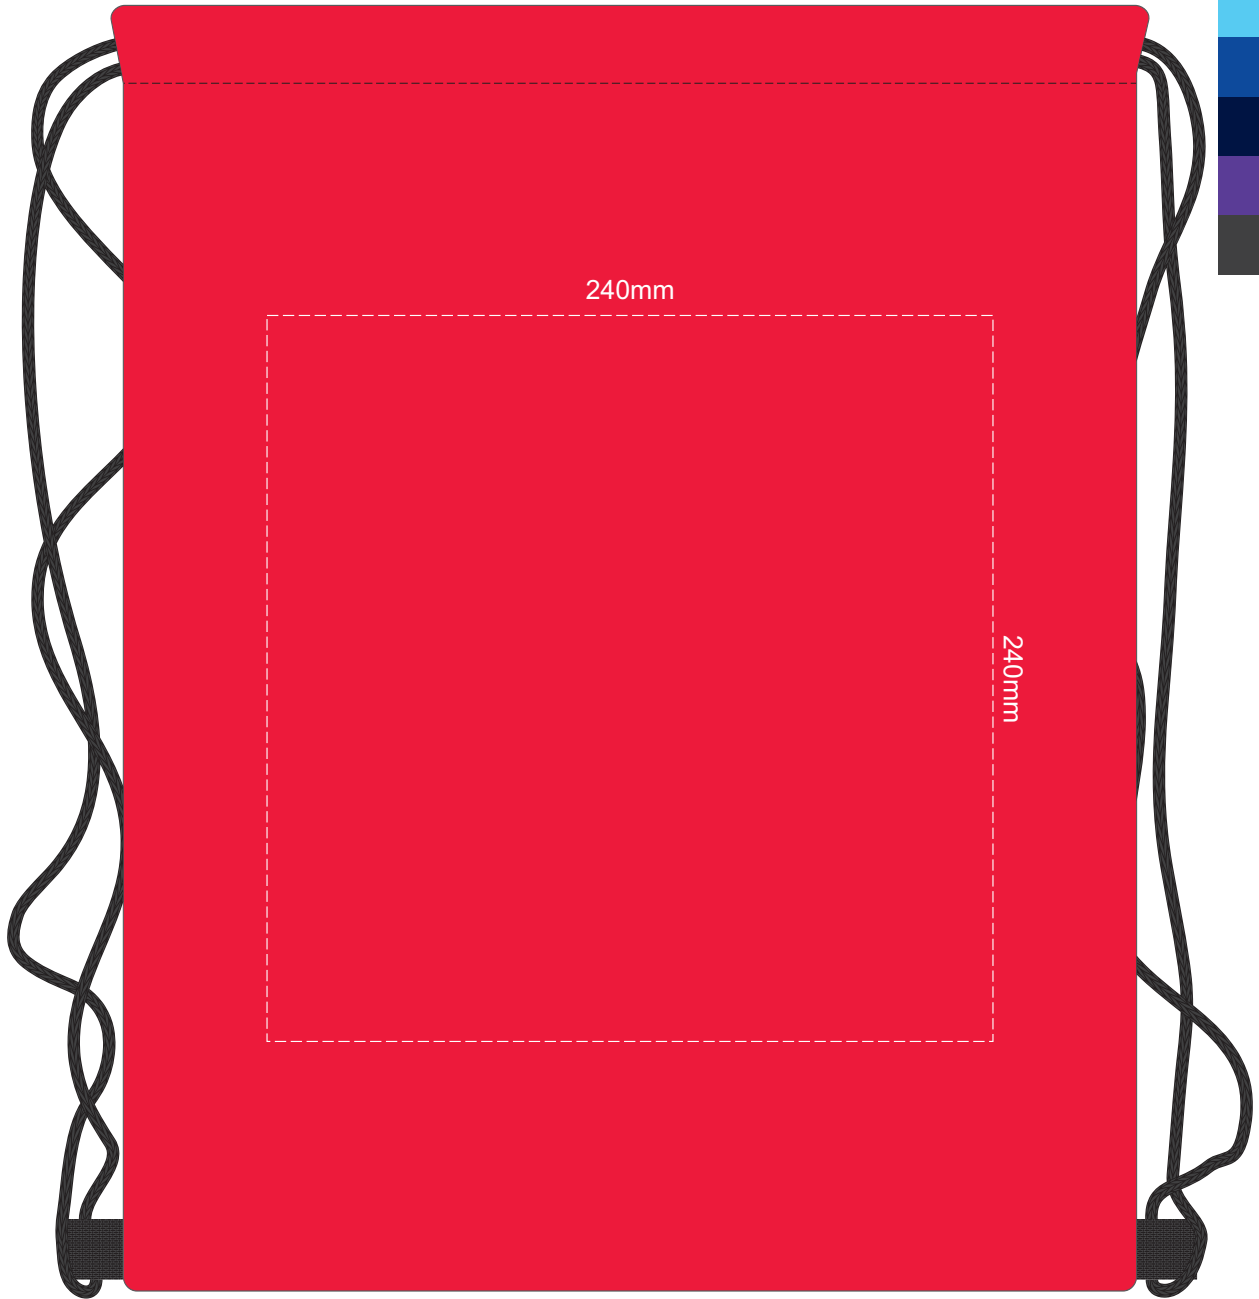

40% of Actual Size
Screen Print

Bright Green

Kelly Green

Dark Green

Light Blue

Dark Blue

Navy

Purple

40% of Actual Size
Colourflex Transfer