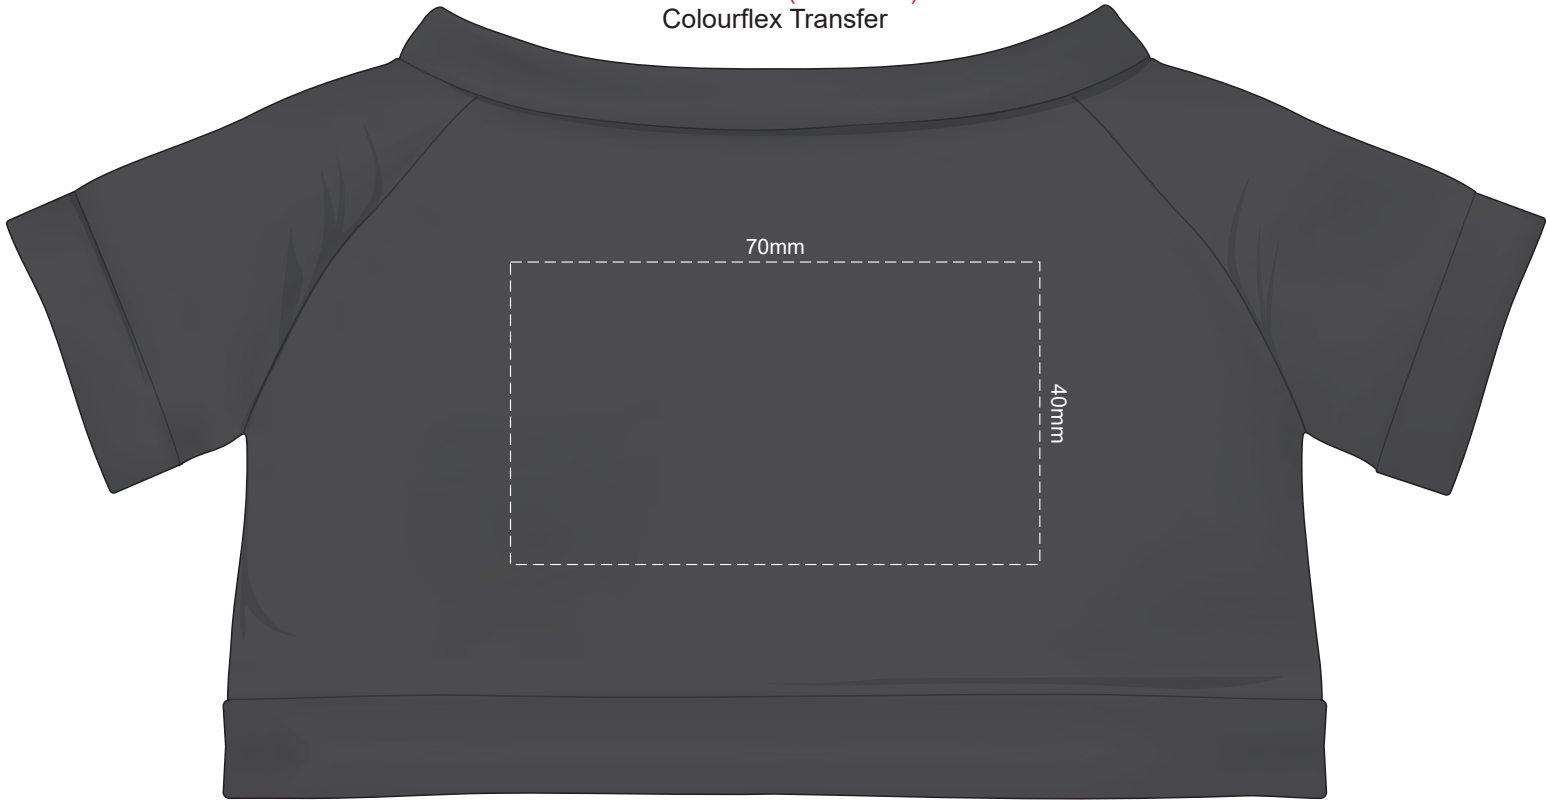

100% of Actual Size
Screen Print (3 col max)
Colourflex Transfer

FRONT

BACK