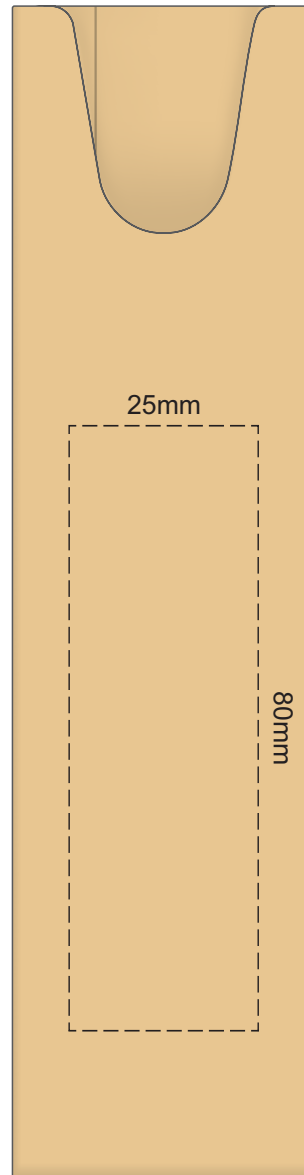

100% of Actual Size  
Pad Print

POSITION D

POSITION E

100% of Actual Size  
Pad Print (one side only)

100% of Actual Size  
Digital Packaging Print  
(one side only)

Digital Print is only available for natural option  
Artwork will be printed directly onto the product via CMYK printing (no white),  
colours will not be vibrant due to white ink not being available for this process.