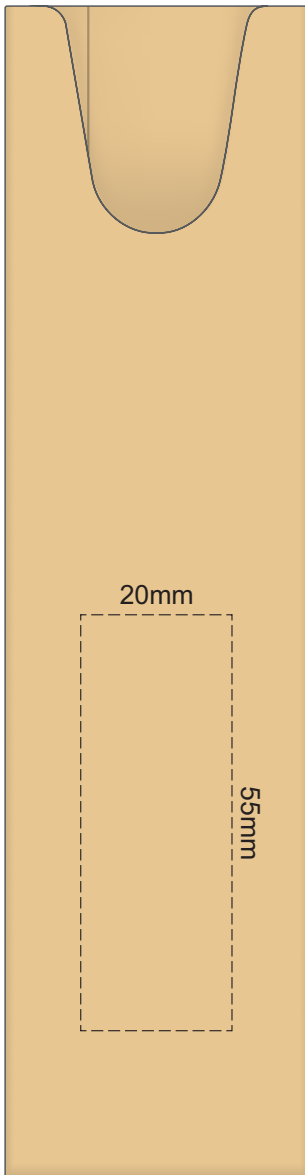

100% of Actual Size  
Pad Print

POSITION D

POSITION E

100% of Actual Size  
Pad Print (one side only)

100% of Actual Size  
Digital Packaging Print  
(one side only)

Digital Print is only available for natural option  
Artwork will be printed directly onto the product via CMYK printing (no white),  
colours will not be vibrant due to white ink not being available for this process.