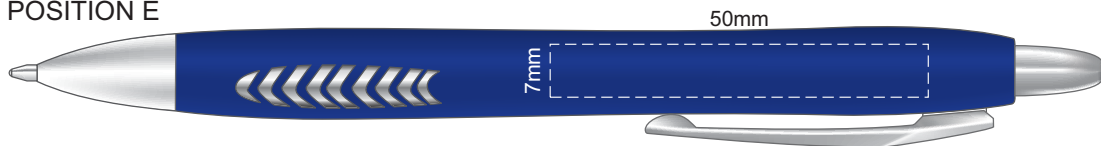

100% of Actual Size  
Pad Print

POSITION D

POSITION E

100% of Actual Size  
Pad Print (one side only)

100% of Actual Size  
Digital Packaging Print  
(one side only)

Digital Print is only available for natural option  
Artwork will be printed directly onto the product via CMYK printing (no white),  
colours will not be vibrant due to white ink not being available for this process.