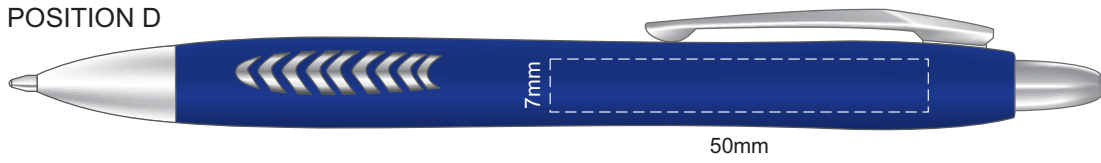

100% of Actual Size  
Pad Print

POSITION D

POSITION E

100% of Actual Size  
Pad Print (one side only)

100% of Actual Size  
Digital Packaging Print  
(one side only)

Digital Print is only available for natural option  
Artwork will be printed directly onto the product via CMYK printing (no white),  
colours will not be vibrant due to white ink not being available for this process.