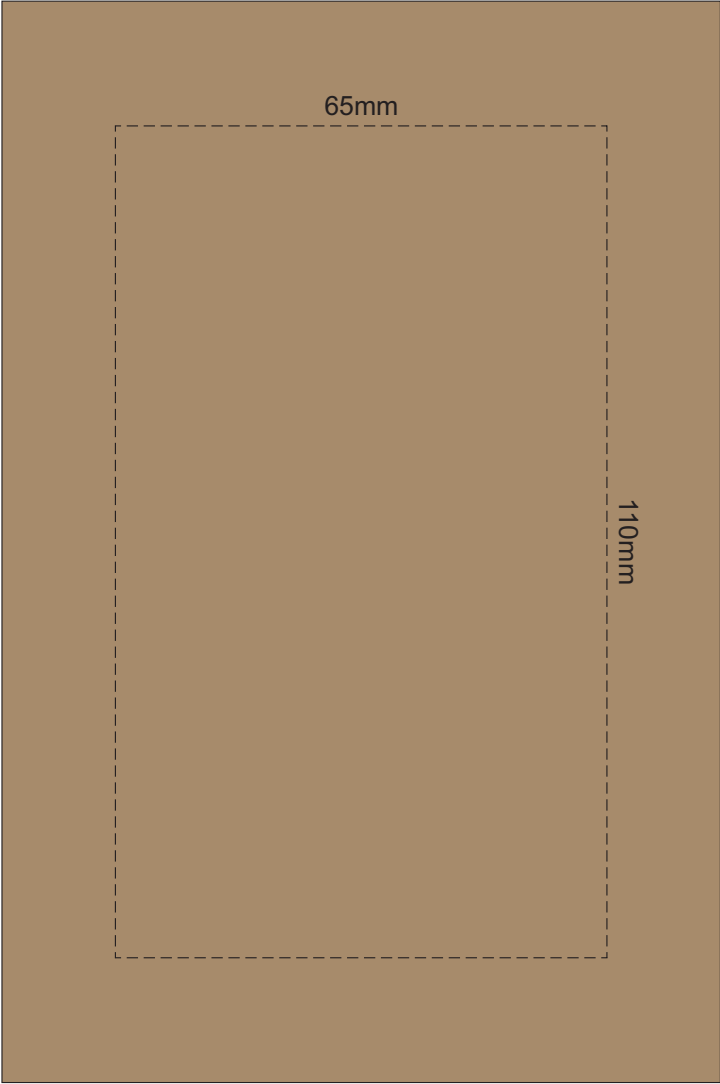

100% of Actual Size

Pad Print

100% of Actual Size

Laser Engraving

-  Stainless Engraves to a Natural Etch
-  Colours Engraves to a Shiny Steel Finish

100% of Actual Size
Digital Packaging Print
FRONT

Artwork will be printed directly onto the product via CMYK printing (no white), colours will not be vibrant due to white ink not being available for this process.