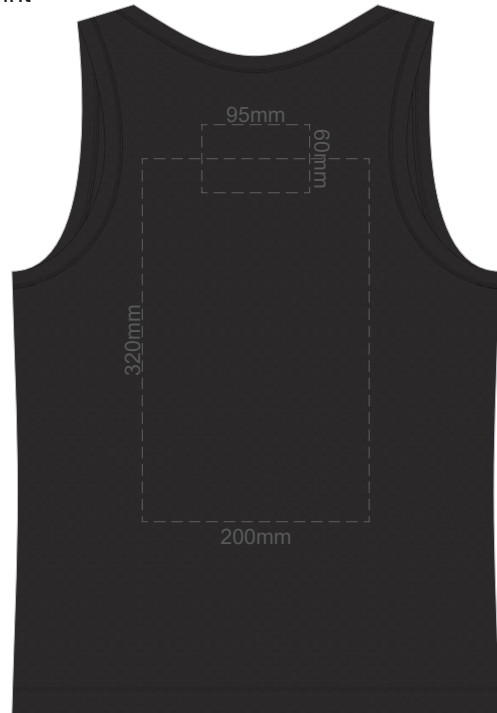

15% of Actual Size
Screen Print

FRONT MEN'S EXTRA SMALL

BACK MEN'S EXTRA SMALL

15% of Actual Size
Colourflex Transfer

FRONT MEN'S EXTRA SMALL

Print area 250x200mm can be rotated to best suit

BACK MEN'S EXTRA SMALL

Print area 250x200mm can be rotated to best suit

15% of Actual Size
Screen Print

FRONT MEN'S SMALL

BACK MEN'S SMALL

15% of Actual Size
Colourflex Transfer

FRONT MEN'S SMALL

Print area 250x200mm can be rotated to best suit

BACK MEN'S SMALL

Print area 250x200mm can be rotated to best suit

15% of Actual Size
Screen Print

FRONT MEN'S MEDIUM

BACK MEN'S MEDIUM

15% of Actual Size
Colourflex Transfer

FRONT MEN'S MEDIUM

Print area 250x200mm can be rotated to best suit

BACK MEN'S MEDIUM

Print area 250x200mm can be rotated to best suit

15% of Actual Size
Screen Print

FRONT MEN'S LARGE

BACK MEN'S LARGE

15% of Actual Size
Colourflex Transfer

FRONT MEN'S LARGE

Print area 250x200mm can be rotated to best suit