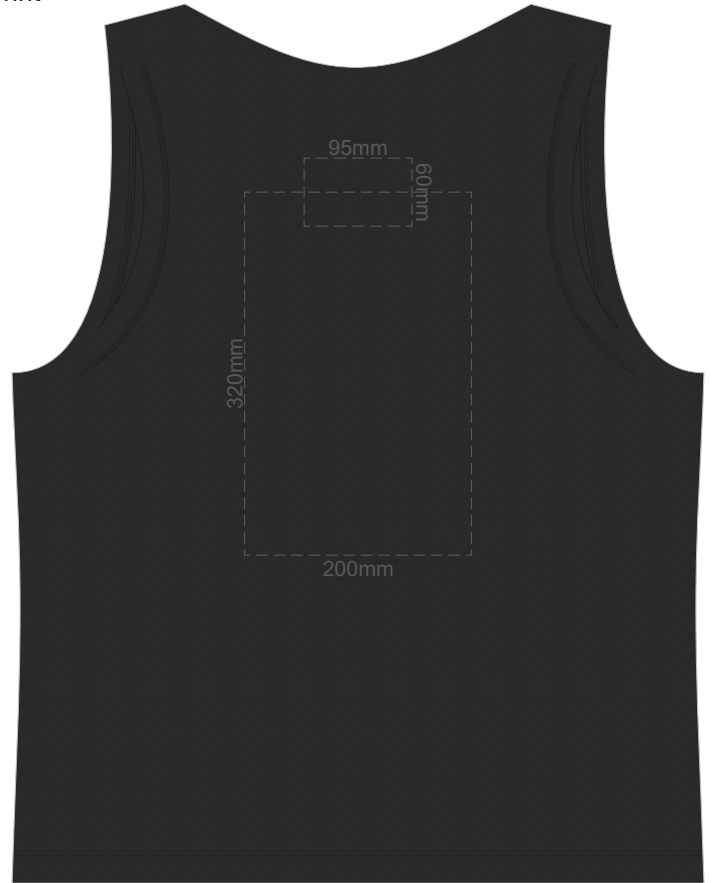

BACK MEN'S LARGE

Print area 250x200mm can be rotated to best suit

15% of Actual Size
Screen Print

FRONT MEN'S XL

BACK MEN'S XL

15% of Actual Size
Colourflex Transfer

FRONT MEN'S XL

BACK MEN'S XL

15% of Actual Size
Screen Print

FRONT MEN'S 2XL

BACK MEN'S 2XL

15% of Actual Size
Colourflex Transfer

FRONT MEN'S 2XL

Print area 250x200mm can be rotated to best suit

BACK MEN'S 2XL

Print area 250x200mm can be rotated to best suit

15% of Actual Size
Screen Print

FRONT MEN'S 3XL

BACK MEN'S 3XL

15% of Actual Size
Colourflex Transfer

FRONT MEN'S 3XL

Print area 250x200mm can be rotated to best suit

BACK MEN'S 3XL

Print area 250x200mm can be rotated to best suit

15% of Actual Size
Screen Print

FRONT MEN'S 4XL

BACK MEN'S 4XL

15% of Actual Size
Colourflex Transfer

FRONT MEN'S 4XL

BACK MEN'S 4XL

Print area 250x200mm can be rotated to best suit

Print area 250x200mm can be rotated to best suit