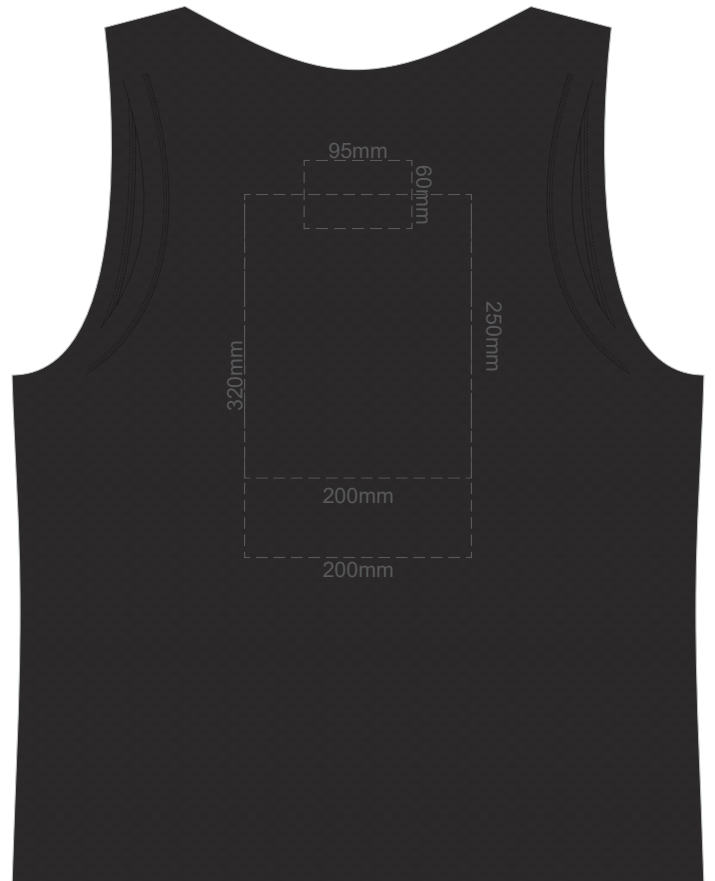

BACK MEN'S LARGE

Print area 250x200mm can be rotated to best suit

15% of Actual Size
Screen Print

FRONT MEN'S XL

BACK MEN'S XL

15% of Actual Size
Colourflex Transfer

FRONT MEN'S XL

BACK MEN'S XL

15% of Actual Size
Screen Print

FRONT MEN'S 2XL

BACK MEN'S 2XL

15% of Actual Size
Colourflex Transfer

FRONT MEN'S 2XL

Print area 250x200mm can be rotated to best suit

BACK MEN'S 2XL

Print area 250x200mm can be rotated to best suit

15% of Actual Size
Screen Print

FRONT MEN'S 3XL

BACK MEN'S 3XL

15% of Actual Size
Colourflex Transfer

FRONT MEN'S 3XL

Print area 250x200mm can be rotated to best suit

BACK MEN'S 3XL

Print area 250x200mm can be rotated to best suit

15% of Actual Size
Screen Print

FRONT MEN'S 4XL

BACK MEN'S 4XL

15% of Actual Size
Colourflex Transfer

FRONT MEN'S 4XL

BACK MEN'S 4XL

Print area 250x200mm can be rotated to best suit

Print area 250x200mm can be rotated to best suit