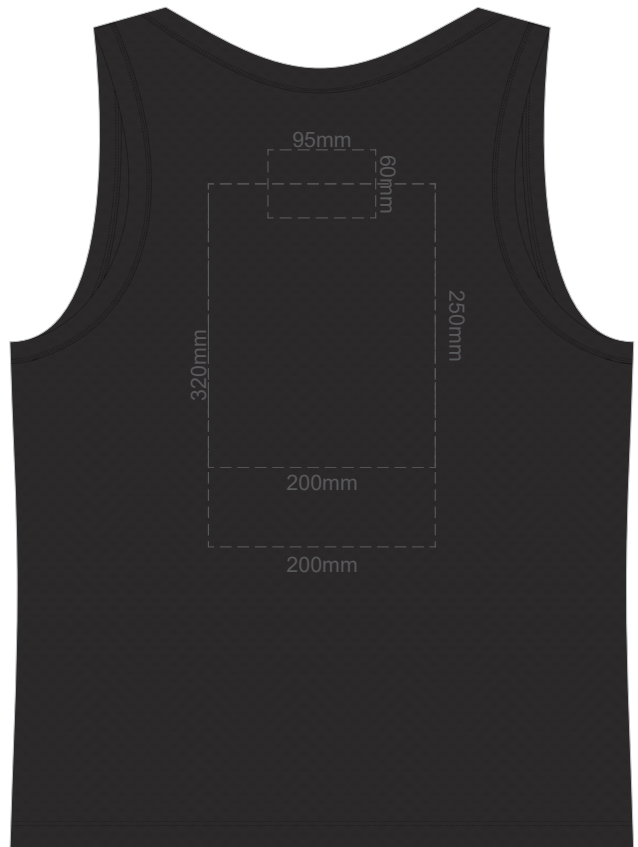

Print area 250x200mm can be rotated to best suit

15% of Actual Size
Screen Print

FRONT MEN'S SMALL

BACK MEN'S SMALL

15% of Actual Size
Colourflex Transfer

FRONT MEN'S SMALL

Print area 250x200mm can be rotated to best suit

BACK MEN'S MEDIUM

Print area 250x200mm can be rotated to best suit

15% of Actual Size
Screen Print

FRONT MEN'S LARGE

BACK MEN'S LARGE

15% of Actual Size
Colourflex Transfer

FRONT MEN'S LARGE

Print area 250x200mm can be rotated to best suit

BACK MEN'S LARGE

Print area 250x200mm can be rotated to best suit

15% of Actual Size
Screen Print

FRONT MEN'S XL

BACK MEN'S XL

15% of Actual Size
Colourflex Transfer

FRONT MEN'S XL

BACK MEN'S XL

15% of Actual Size
Screen Print

FRONT MEN'S 2XL

BACK MEN'S 2XL

15% of Actual Size
Colourflex Transfer

FRONT MEN'S 2XL

Print area 250x200mm can be rotated to best suit

BACK MEN'S 2XL

Print area 250x200mm can be rotated to best suit