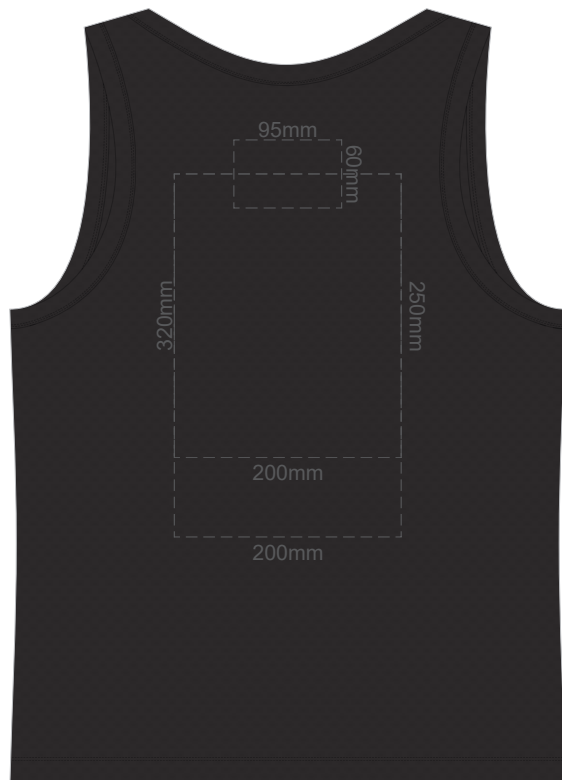

15% of Actual Size
Screen Print

FRONT MEN'S EXTRA SMALL

BACK MEN'S EXTRA SMALL

15% of Actual Size
Colourflex Transfer

FRONT MEN'S EXTRA SMALL

Print area 250x200mm can be rotated to best suit

BACK MEN'S EXTRA SMALL

Print area 250x200mm can be rotated to best suit

15% of Actual Size
Screen Print

FRONT MEN'S SMALL

BACK MEN'S SMALL

15% of Actual Size
Colourflex Transfer

FRONT MEN'S SMALL

Print area 250x200mm can be rotated to best suit

BACK MEN'S SMALL

Print area 250x200mm can be rotated to best suit

15% of Actual Size
Screen Print

FRONT MEN'S MEDIUM

BACK MEN'S MEDIUM

15% of Actual Size
Colourflex Transfer

FRONT MEN'S MEDIUM

Print area 250x200mm can be rotated to best suit

BACK MEN'S MEDIUM

Print area 250x200mm can be rotated to best suit

15% of Actual Size
Screen Print

FRONT MEN'S LARGE

BACK MEN'S LARGE

15% of Actual Size
Colourflex Transfer

FRONT MEN'S LARGE

Print area 250x200mm can be rotated to best suit