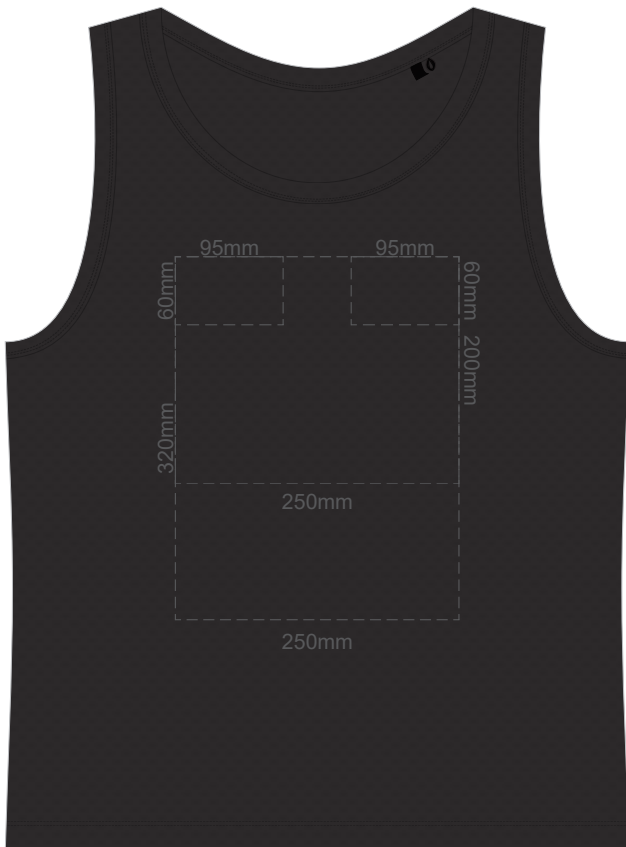

Print area 250x200mm can be rotated to best suit

15% of Actual Size
Screen Print

FRONT MEN'S SMALL

BACK MEN'S SMALL

15% of Actual Size
Colourflex Transfer

FRONT MEN'S SMALL

Print area 250x200mm can be rotated to best suit

BACK MEN'S MEDIUM

Print area 250x200mm can be rotated to best suit

15% of Actual Size
Screen Print

FRONT MEN'S LARGE

BACK MEN'S LARGE

15% of Actual Size
Colourflex Transfer

FRONT MEN'S LARGE

Print area 250x200mm can be rotated to best suit

BACK MEN'S LARGE

Print area 250x200mm can be rotated to best suit

15% of Actual Size
Screen Print

FRONT MEN'S XL

BACK MEN'S XL

15% of Actual Size
Colourflex Transfer

FRONT MEN'S XL

BACK MEN'S XL

15% of Actual Size
Screen Print

FRONT MEN'S 2XL

BACK MEN'S 2XL

15% of Actual Size
Colourflex Transfer

FRONT MEN'S 2XL

Print area 250x200mm can be rotated to best suit

BACK MEN'S 2XL

Print area 250x200mm can be rotated to best suit