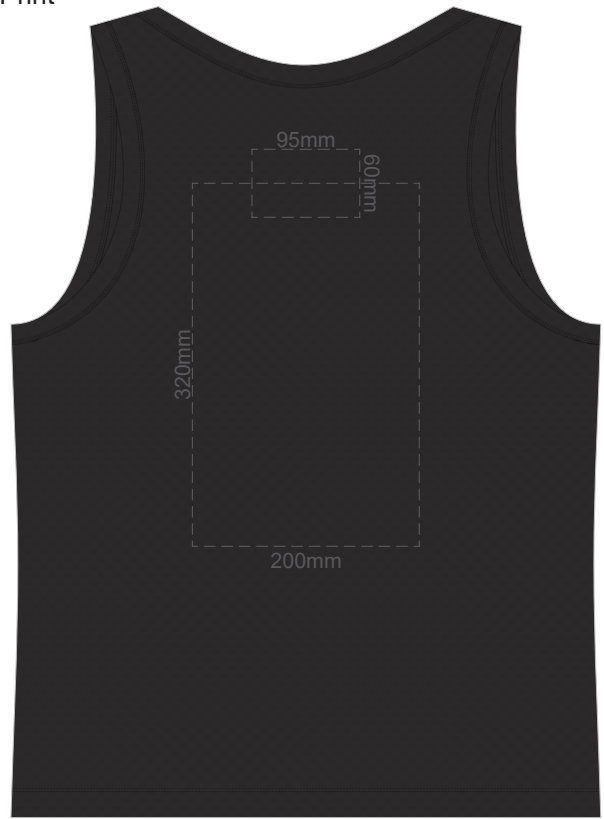

BACK MEN'S SMALL

Print area 250x200mm can be rotated to best suit

15% of Actual Size
Screen Print

FRONT MEN'S MEDIUM

BACK MEN'S MEDIUM

15% of Actual Size
Colourflex Transfer

FRONT MEN'S MEDIUM

Print area 250x200mm can be rotated to best suit

BACK MEN'S MEDIUM

Print area 250x200mm can be rotated to best suit

15% of Actual Size
Screen Print

FRONT MEN'S LARGE

BACK MEN'S LARGE

15% of Actual Size
Colourflex Transfer

FRONT MEN'S LARGE

Print area 250x200mm can be rotated to best suit

BACK MEN'S LARGE

Print area 250x200mm can be rotated to best suit

15% of Actual Size
Screen Print

FRONT MEN'S XL

BACK MEN'S XL

15% of Actual Size
Colourflex Transfer

FRONT MEN'S XL

BACK MEN'S XL

15% of Actual Size
Screen Print

FRONT MEN'S 2XL

BACK MEN'S 2XL

15% of Actual Size
Colourflex Transfer

FRONT MEN'S 2XL

Print area 250x200mm can be rotated to best suit

BACK MEN'S 2XL

Print area 250x200mm can be rotated to best suit