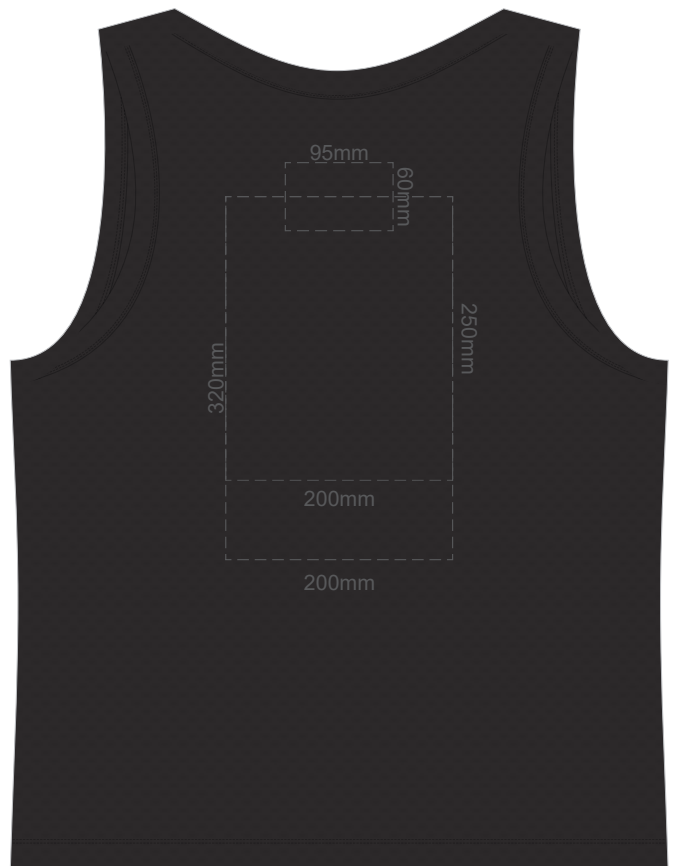

BACK MEN'S LARGE

Print area 250x200mm can be rotated to best suit

15% of Actual Size
Screen Print

FRONT MEN'S XL

BACK MEN'S XL

15% of Actual Size
Colourflex Transfer

FRONT MEN'S XL

BACK MEN'S XL

15% of Actual Size
Screen Print

FRONT MEN'S 2XL

BACK MEN'S 2XL

15% of Actual Size
Colourflex Transfer

FRONT MEN'S 2XL

Print area 250x200mm can be rotated to best suit

BACK MEN'S 2XL

Print area 250x200mm can be rotated to best suit

15% of Actual Size
Screen Print

FRONT MEN'S 3XL

BACK MEN'S 3XL

15% of Actual Size
Colourflex Transfer

FRONT MEN'S 3XL

Print area 250x200mm can be rotated to best suit

BACK MEN'S 3XL

Print area 250x200mm can be rotated to best suit

15% of Actual Size
Screen Print

FRONT MEN'S 4XL

BACK MEN'S 4XL

15% of Actual Size
Colourflex Transfer

FRONT MEN'S 4XL

BACK MEN'S 4XL

Print area 250x200mm can be rotated to best suit

Print area 250x200mm can be rotated to best suit