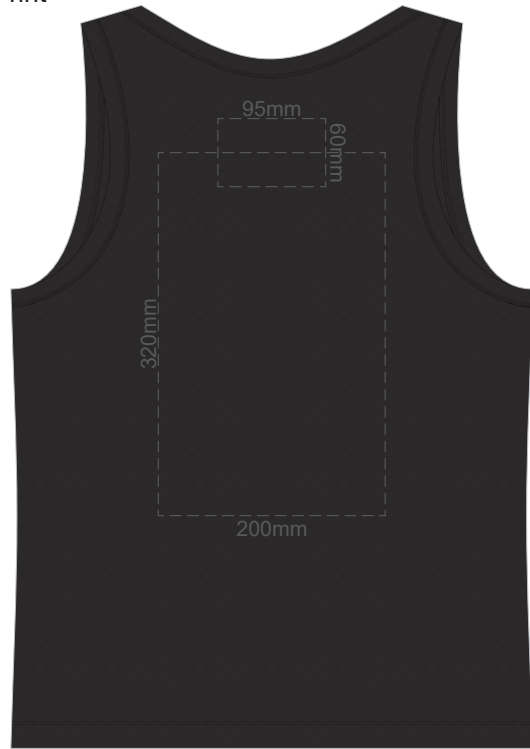

15% of Actual Size
Screen Print

FRONT MEN'S EXTRA SMALL

BACK MEN'S EXTRA SMALL

15% of Actual Size
Colourflex Transfer

FRONT MEN'S EXTRA SMALL

Print area 250x200mm can be rotated to best suit

BACK MEN'S EXTRA SMALL

Print area 250x200mm can be rotated to best suit

15% of Actual Size
Screen Print

FRONT MEN'S SMALL

BACK MEN'S SMALL

15% of Actual Size
Colourflex Transfer

FRONT MEN'S SMALL

Print area 250x200mm can be rotated to best suit

BACK MEN'S SMALL

Print area 250x200mm can be rotated to best suit

15% of Actual Size
Screen Print

FRONT MEN'S MEDIUM

BACK MEN'S MEDIUM

15% of Actual Size
Colourflex Transfer

FRONT MEN'S MEDIUM

Print area 250x200mm can be rotated to best suit

BACK MEN'S MEDIUM

Print area 250x200mm can be rotated to best suit

15% of Actual Size
Screen Print

FRONT MEN'S LARGE

BACK MEN'S LARGE

15% of Actual Size
Colourflex Transfer

FRONT MEN'S LARGE

Print area 250x200mm can be rotated to best suit