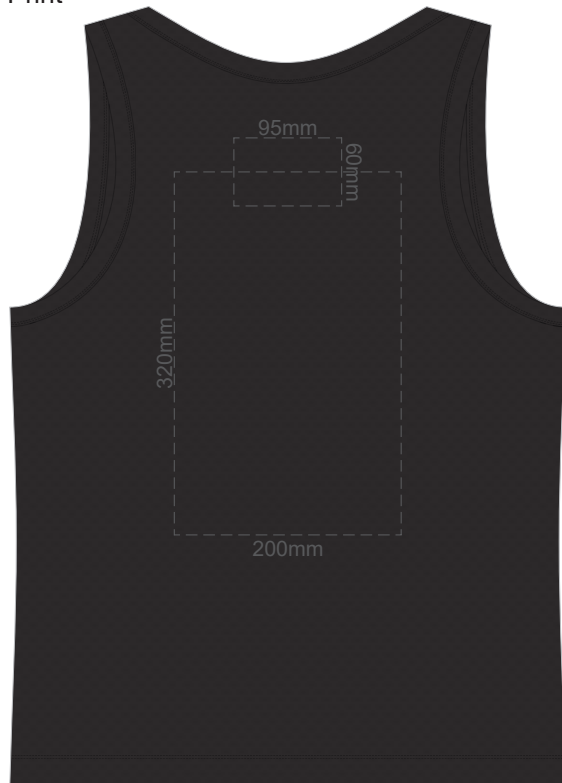

15% of Actual Size
Screen Print

FRONT MEN'S EXTRA SMALL

BACK MEN'S EXTRA SMALL

15% of Actual Size
Colourflex Transfer

FRONT MEN'S EXTRA SMALL

Print area 250x200mm can be rotated to best suit

BACK MEN'S EXTRA SMALL

Print area 250x200mm can be rotated to best suit

15% of Actual Size
Screen Print

FRONT MEN'S SMALL

BACK MEN'S SMALL

15% of Actual Size
Colourflex Transfer

FRONT MEN'S SMALL

Print area 250x200mm can be rotated to best suit

BACK MEN'S SMALL

Print area 250x200mm can be rotated to best suit

15% of Actual Size
Screen Print

FRONT MEN'S MEDIUM

BACK MEN'S MEDIUM

15% of Actual Size
Colourflex Transfer

FRONT MEN'S MEDIUM

Print area 250x200mm can be rotated to best suit

BACK MEN'S MEDIUM

Print area 250x200mm can be rotated to best suit

15% of Actual Size
Screen Print

FRONT MEN'S LARGE

BACK MEN'S LARGE

15% of Actual Size
Colourflex Transfer

FRONT MEN'S LARGE

Print area 250x200mm can be rotated to best suit