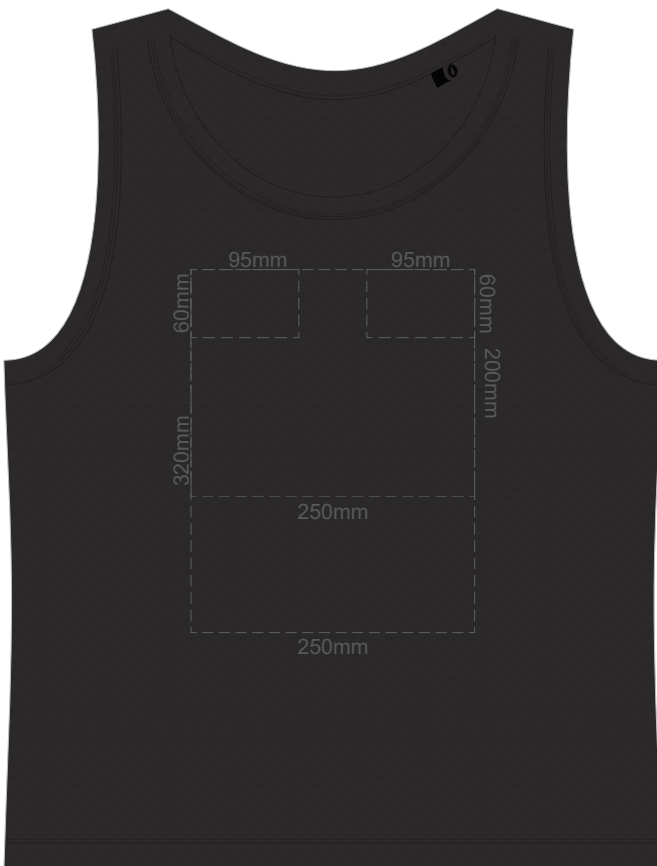

BACK MEN'S LARGE

Print area 250x200mm can be rotated to best suit

15% of Actual Size
Screen Print

FRONT MEN'S XL

BACK MEN'S XL

15% of Actual Size
Colourflex Transfer

FRONT MEN'S XL

BACK MEN'S XL

15% of Actual Size
Screen Print

FRONT MEN'S 2XL

BACK MEN'S 2XL

15% of Actual Size
Colourflex Transfer

FRONT MEN'S 2XL

Print area 250x200mm can be rotated to best suit

BACK MEN'S 2XL

Print area 250x200mm can be rotated to best suit

15% of Actual Size
Screen Print

FRONT MEN'S 3XL

BACK MEN'S 3XL

15% of Actual Size
Colourflex Transfer

FRONT MEN'S 3XL

Print area 250x200mm can be rotated to best suit

BACK MEN'S 3XL

Print area 250x200mm can be rotated to best suit

15% of Actual Size
Screen Print

FRONT MEN'S 4XL

BACK MEN'S 4XL

15% of Actual Size
Colourflex Transfer

FRONT MEN'S 4XL

BACK MEN'S 4XL

Print area 250x200mm can be rotated to best suit

Print area 250x200mm can be rotated to best suit