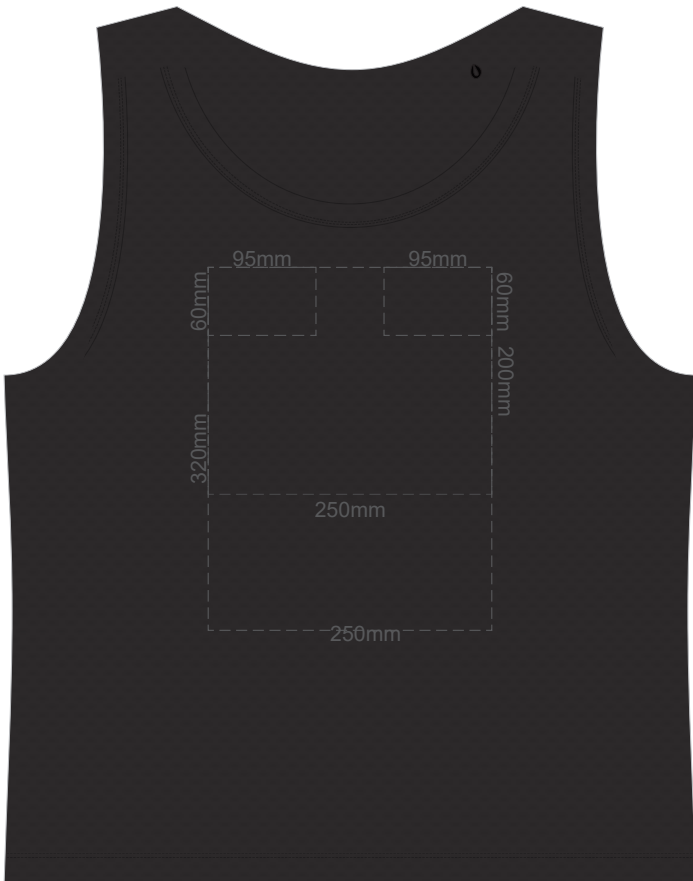

BACK MEN'S LARGE

Print area 250x200mm can be rotated to best suit

15% of Actual Size
Screen Print

FRONT MEN'S XL

BACK MEN'S XL

15% of Actual Size
Colourflex Transfer

FRONT MEN'S XL

BACK MEN'S XL

15% of Actual Size
Screen Print

FRONT MEN'S 2XL

BACK MEN'S 2XL

15% of Actual Size
Colourflex Transfer

FRONT MEN'S 2XL

Print area 250x200mm can be rotated to best suit

BACK MEN'S 2XL

Print area 250x200mm can be rotated to best suit

15% of Actual Size
Screen Print

FRONT MEN'S 3XL

BACK MEN'S 3XL

15% of Actual Size
Colourflex Transfer

FRONT MEN'S 3XL

Print area 250x200mm can be rotated to best suit

BACK MEN'S 3XL

Print area 250x200mm can be rotated to best suit

15% of Actual Size
Screen Print

FRONT MEN'S 4XL

BACK MEN'S 4XL

15% of Actual Size
Colourflex Transfer

FRONT MEN'S 4XL

BACK MEN'S 4XL

Print area 250x200mm can be rotated to best suit

Print area 250x200mm can be rotated to best suit