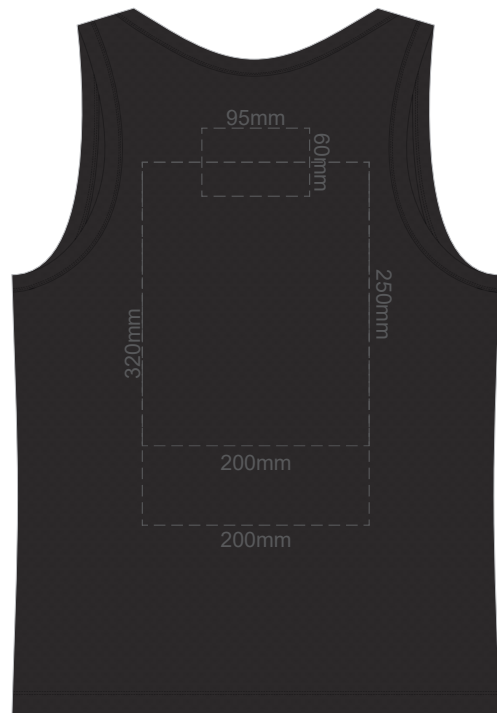

15% of Actual Size
Screen Print

FRONT MEN'S EXTRA SMALL

BACK MEN'S EXTRA SMALL

15% of Actual Size
Colourflex Transfer

FRONT MEN'S EXTRA SMALL

Print area 250x200mm can be rotated to best suit

BACK MEN'S EXTRA SMALL

Print area 250x200mm can be rotated to best suit

15% of Actual Size
Screen Print

FRONT MEN'S SMALL

BACK MEN'S SMALL

15% of Actual Size
Colourflex Transfer

FRONT MEN'S SMALL

Print area 250x200mm can be rotated to best suit

BACK MEN'S SMALL

Print area 250x200mm can be rotated to best suit

15% of Actual Size
Screen Print

FRONT MEN'S MEDIUM

BACK MEN'S MEDIUM

15% of Actual Size
Colourflex Transfer

FRONT MEN'S MEDIUM

Print area 250x200mm can be rotated to best suit

BACK MEN'S MEDIUM

Print area 250x200mm can be rotated to best suit

15% of Actual Size
Screen Print

FRONT MEN'S LARGE

BACK MEN'S LARGE

15% of Actual Size
Colourflex Transfer

FRONT MEN'S LARGE

Print area 250x200mm can be rotated to best suit