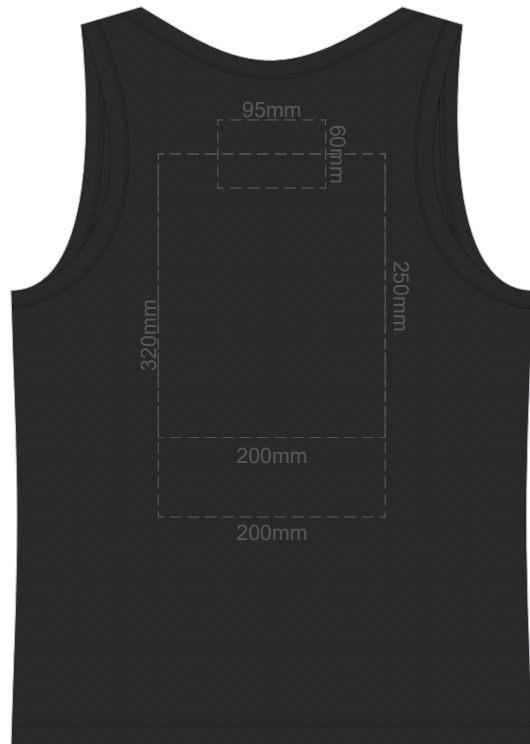

15% of Actual Size
Screen Print

FRONT MEN'S EXTRA SMALL

BACK MEN'S EXTRA SMALL

15% of Actual Size
Colourflex Transfer

FRONT MEN'S EXTRA SMALL

Print area 250x200mm can be rotated to best suit

BACK MEN'S EXTRA SMALL

Print area 250x200mm can be rotated to best suit

15% of Actual Size
Screen Print

FRONT MEN'S SMALL

BACK MEN'S SMALL

15% of Actual Size
Colourflex Transfer

FRONT MEN'S SMALL

Print area 250x200mm can be rotated to best suit

BACK MEN'S SMALL

Print area 250x200mm can be rotated to best suit

15% of Actual Size
Screen Print

FRONT MEN'S MEDIUM

BACK MEN'S MEDIUM

15% of Actual Size
Colourflex Transfer

FRONT MEN'S MEDIUM

Print area 250x200mm can be rotated to best suit

BACK MEN'S MEDIUM

Print area 250x200mm can be rotated to best suit

15% of Actual Size
Screen Print

FRONT MEN'S LARGE

BACK MEN'S LARGE

15% of Actual Size
Colourflex Transfer

FRONT MEN'S LARGE

Print area 250x200mm can be rotated to best suit