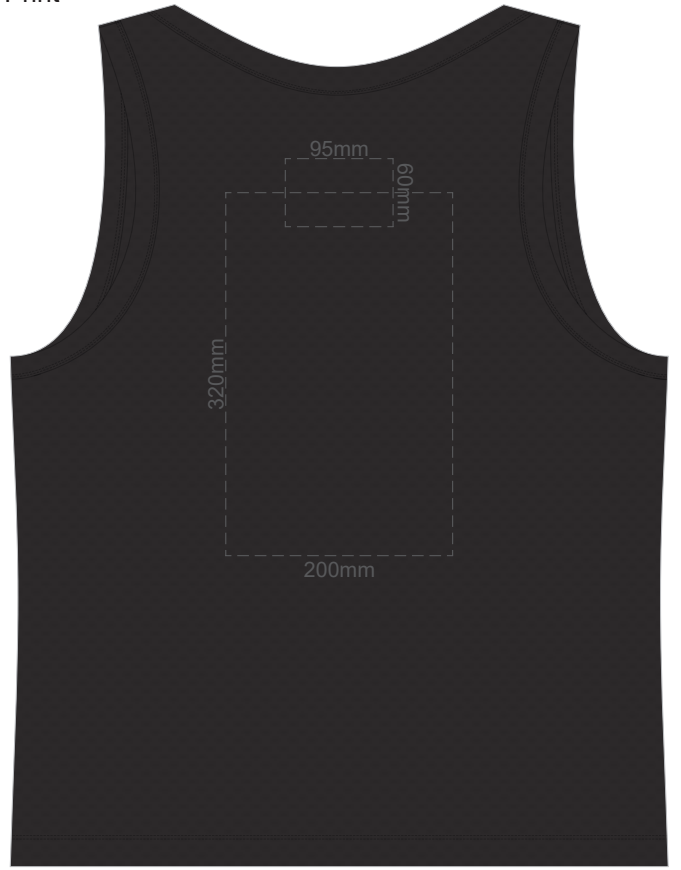

Print area 250x200mm can be rotated to best suit

15% of Actual Size
Screen Print

FRONT MEN'S SMALL

BACK MEN'S SMALL

15% of Actual Size
Colourflex Transfer

FRONT MEN'S SMALL

Print area 250x200mm can be rotated to best suit

BACK MEN'S MEDIUM

Print area 250x200mm can be rotated to best suit

15% of Actual Size
Screen Print

FRONT MEN'S LARGE

BACK MEN'S LARGE

15% of Actual Size
Colourflex Transfer

FRONT MEN'S LARGE

Print area 250x200mm can be rotated to best suit

BACK MEN'S LARGE

Print area 250x200mm can be rotated to best suit

15% of Actual Size
Screen Print

FRONT MEN'S XL

BACK MEN'S XL

15% of Actual Size
Colourflex Transfer

FRONT MEN'S XL

BACK MEN'S XL

15% of Actual Size
Screen Print

FRONT MEN'S 2XL

BACK MEN'S 2XL

15% of Actual Size
Colourflex Transfer

FRONT MEN'S 2XL

Print area 250x200mm can be rotated to best suit

BACK MEN'S 2XL

Print area 250x200mm can be rotated to best suit