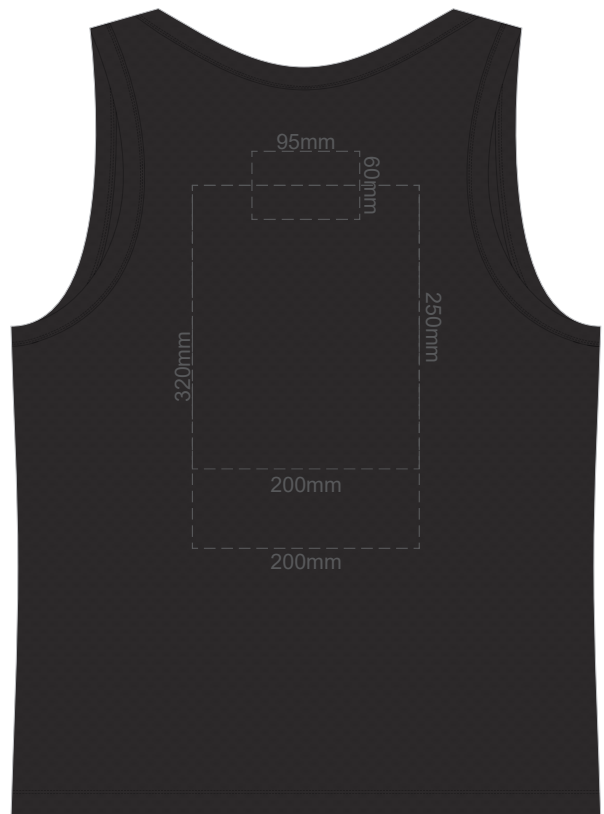

BACK MEN'S SMALL

Print area 250x200mm can be rotated to best suit

15% of Actual Size
Screen Print

FRONT MEN'S MEDIUM

BACK MEN'S MEDIUM

15% of Actual Size
Colourflex Transfer

FRONT MEN'S MEDIUM

Print area 250x200mm can be rotated to best suit

BACK MEN'S MEDIUM

Print area 250x200mm can be rotated to best suit

15% of Actual Size
Screen Print

FRONT MEN'S LARGE

BACK MEN'S LARGE

15% of Actual Size
Colourflex Transfer

FRONT MEN'S LARGE

Print area 250x200mm can be rotated to best suit

BACK MEN'S LARGE

Print area 250x200mm can be rotated to best suit

15% of Actual Size
Screen Print

FRONT MEN'S XL

BACK MEN'S XL

15% of Actual Size
Colourflex Transfer

FRONT MEN'S XL

BACK MEN'S XL

15% of Actual Size
Screen Print

FRONT MEN'S 2XL

BACK MEN'S 2XL

15% of Actual Size
Colourflex Transfer

FRONT MEN'S 2XL

Print area 250x200mm can be rotated to best suit

BACK MEN'S 2XL

Print area 250x200mm can be rotated to best suit