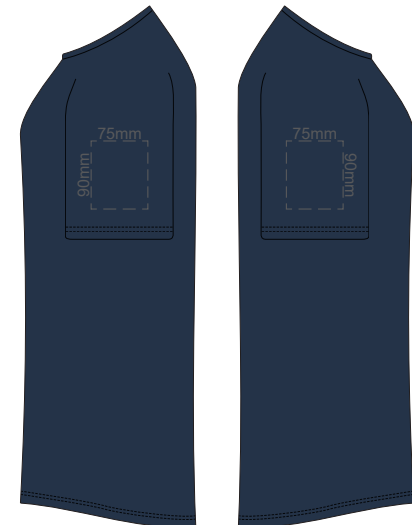

Print area 260x200mm can be rotated to best suit.

BACK WOMEN'S MEDIUM

Print area 260x200mm can be rotated to best suit.

10% of Actual Size
Colourflex Transfer

**WOMEN'S MEDIUM WOMEN'S MEDIUM
LEFT SLEEVE RIGHT SLEEVE**

10% of Actual Size
Colourflex Transfer

FRONT WOMEN'S LARGE

Print area 260x200mm can be rotated to best suit.

BACK WOMEN'S LARGE

Print area 260x200mm can be rotated to best suit.

10% of Actual Size
Colourflex Transfer

**WOMEN'S LARGE WOMEN'S LARGE
LEFT SLEEVE RIGHT SLEEVE**

10% of Actual Size
Colourflex Transfer

FRONT WOMEN'S XL

Print area 260x200mm can be rotated to best suit.

BACK WOMEN'S XL

Print area 260x200mm can be rotated to best suit.

10% of Actual Size
Colourflex Transfer

**WOMEN'S XL
LEFT SLEEVE**

**WOMEN'S XL
RIGHT SLEEVE**

10% of Actual Size
Colourflex Transfer

FRONT WOMEN'S 2XL

Print area 260x200mm can be rotated to best suit.

BACK WOMEN'S 2XL