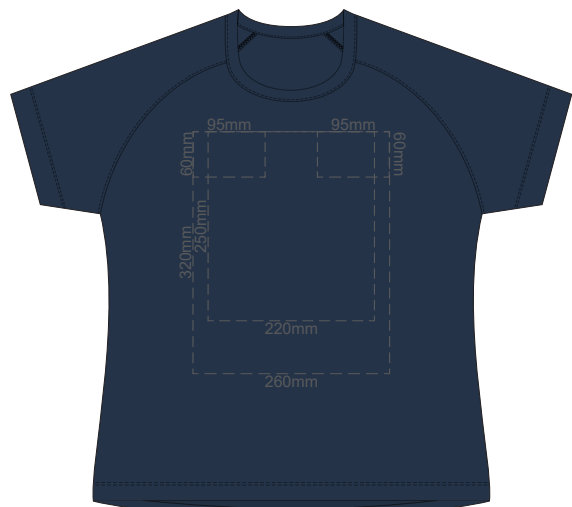

10% of Actual Size
Screen Print

FRONT WOMEN'S EXTRA SMALL

BACK WOMEN'S EXTRA SMALL

10% of Actual Size
Screen Print

WOMEN'S XS
LEFT SLEEVE

WOMEN'S XS
RIGHT SLEEVE

10% of Actual Size
Screen Print

FRONT WOMEN'S SMALL

BACK WOMEN'S SMALL

10% of Actual Size
Screen Print

WOMEN'S SMALL
LEFT SLEEVE

WOMEN'S SMALL
RIGHT SLEEVE

10% of Actual Size
Screen Print

FRONT WOMEN'S MEDIUM

BACK WOMEN'S MEDIUM

10% of Actual Size
Screen Print

WOMEN'S MEDIUM LEFT SLEEVE **WOMEN'S MEDIUM RIGHT SLEEVE**

10% of Actual Size
Screen Print

FRONT WOMEN'S LARGE

BACK WOMEN'S LARGE

10% of Actual Size
Screen Print

WOMEN'S LARGE LEFT SLEEVE **WOMEN'S LARGE RIGHT SLEEVE**

10% of Actual Size
Colourflex Transfer

**WOMEN'S XS
LEFT SLEEVE**

**WOMEN'S XS
RIGHT SLEEVE**

10% of Actual Size
Colourflex Transfer

FRONT WOMEN'S SMALL

Print area 260x200mm can be rotated to best suit.

BACK WOMEN'S SMALL