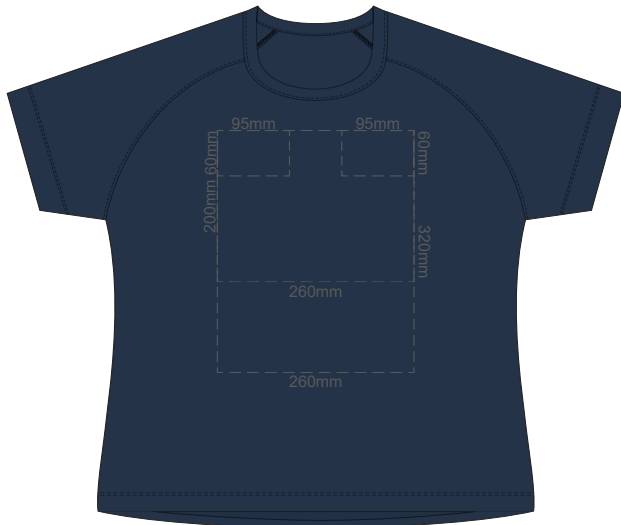

10% of Actual Size
Colourflex Transfer

**WOMEN'S XS
LEFT SLEEVE**

**WOMEN'S XS
RIGHT SLEEVE**

10% of Actual Size
Colourflex Transfer

FRONT WOMEN'S SMALL

Print area 260x200mm can be rotated to best suit.

BACK WOMEN'S SMALL

Print area 260x200mm can be rotated to best suit.

BACK WOMEN'S MEDIUM

Print area 260x200mm can be rotated to best suit.

10% of Actual Size
Colourflex Transfer

**WOMEN'S MEDIUM WOMEN'S MEDIUM
LEFT SLEEVE RIGHT SLEEVE**

10% of Actual Size
Colourflex Transfer

FRONT WOMEN'S LARGE

Print area 260x200mm can be rotated to best suit.

BACK WOMEN'S LARGE

Print area 260x200mm can be rotated to best suit.

10% of Actual Size
Colourflex Transfer

**WOMEN'S LARGE WOMEN'S LARGE
LEFT SLEEVE RIGHT SLEEVE**

10% of Actual Size
Colourflex Transfer

FRONT WOMEN'S XL

Print area 260x200mm can be rotated to best suit.

BACK WOMEN'S XL

Print area 260x200mm can be rotated to best suit.