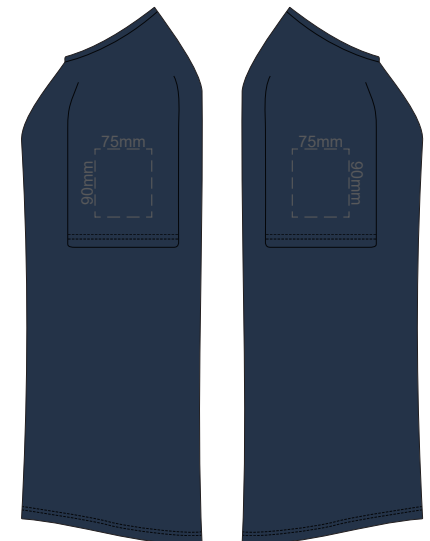

**WOMEN'S LARGE WOMEN'S LARGE
LEFT SLEEVE RIGHT SLEEVE**

10% of Actual Size
Colourflex Transfer

FRONT WOMEN'S XL

Print area 260x200mm can be rotated to best suit.

BACK WOMEN'S XL

Print area 260x200mm can be rotated to best suit.

10% of Actual Size
Colourflex Transfer

**WOMEN'S XL
LEFT SLEEVE**

**WOMEN'S XL
RIGHT SLEEVE**

10% of Actual Size
Colourflex Transfer

FRONT WOMEN'S 2XL

Print area 260x200mm can be rotated to best suit.

BACK WOMEN'S 2XL

Print area 260x200mm can be rotated to best suit.

10% of Actual Size
Colourflex Transfer

**WOMEN'S 2XL
LEFT SLEEVE**

**WOMEN'S 2XL
RIGHT SLEEVE**

10% of Actual Size
Colourflex Transfer

FRONT WOMEN'S 3XL

Print area 260x200mm can be rotated to best suit.

BACK WOMEN'S 3XL

Print area 260x200mm can be rotated to best suit.

10% of Actual Size
Colourflex Transfer

**WOMEN'S 3XL
LEFT SLEEVE**

**WOMEN'S 3XL
RIGHT SLEEVE**