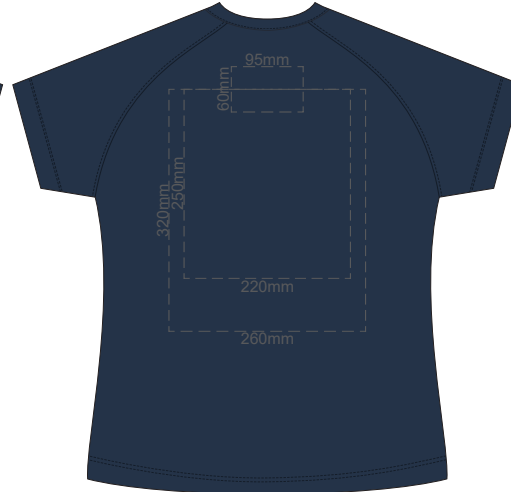

10% of Actual Size
Screen Print

FRONT WOMEN'S EXTRA SMALL

BACK WOMEN'S EXTRA SMALL

10% of Actual Size
Screen Print

WOMEN'S XS
LEFT SLEEVE

WOMEN'S XS
RIGHT SLEEVE

10% of Actual Size
Screen Print

FRONT WOMEN'S SMALL

BACK WOMEN'S SMALL

10% of Actual Size
Screen Print

WOMEN'S SMALL
LEFT SLEEVE

WOMEN'S SMALL
RIGHT SLEEVE

10% of Actual Size
Screen Print

FRONT WOMEN'S MEDIUM

BACK WOMEN'S MEDIUM

10% of Actual Size
Screen Print

10% of Actual Size
Colourflex Transfer

**WOMEN'S XS
LEFT SLEEVE**

**WOMEN'S XS
RIGHT SLEEVE**

10% of Actual Size
Colourflex Transfer

FRONT WOMEN'S SMALL

Print area 260x200mm can be rotated to best suit.

BACK WOMEN'S SMALL

**WOMEN'S LARGE WOMEN'S LARGE
LEFT SLEEVE RIGHT SLEEVE**

10% of Actual Size
Colourflex Transfer

FRONT WOMEN'S XL

Print area 260x200mm can be rotated to best suit.

BACK WOMEN'S XL

Print area 260x200mm can be rotated to best suit.