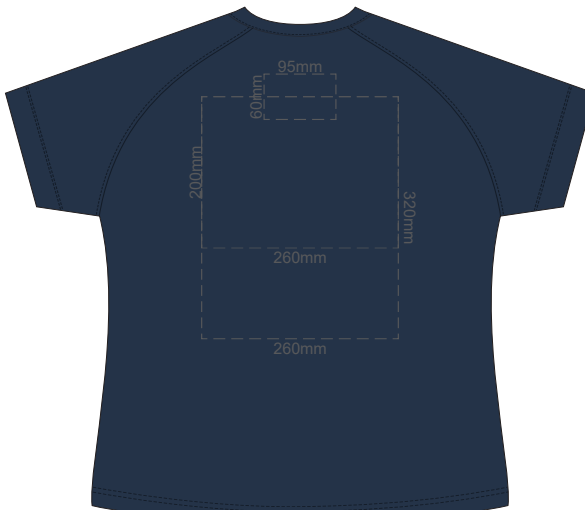

10% of Actual Size
Colourflex Transfer

**WOMEN'S XS
LEFT SLEEVE**

**WOMEN'S XS
RIGHT SLEEVE**

10% of Actual Size
Colourflex Transfer

FRONT WOMEN'S SMALL

Print area 260x200mm can be rotated to best suit.

BACK WOMEN'S SMALL

Print area 260x200mm can be rotated to best suit.

10% of Actual Size
Colourflex Transfer

**WOMEN'S SMALL
LEFT SLEEVE**

**WOMEN'S SMALL
RIGHT SLEEVE**

10% of Actual Size
Colourflex Transfer

FRONT WOMEN'S MEDIUM

Print area 260x200mm can be rotated to best suit.

BACK WOMEN'S MEDIUM

Print area 260x200mm can be rotated to best suit.

10% of Actual Size
Colourflex Transfer

**WOMEN'S MEDIUM WOMEN'S MEDIUM
LEFT SLEEVE RIGHT SLEEVE**

10% of Actual Size
Colourflex Transfer

FRONT WOMEN'S LARGE

Print area 260x200mm can be rotated to best suit.

BACK WOMEN'S LARGE

Print area 260x200mm can be rotated to best suit.

10% of Actual Size
Colourflex Transfer