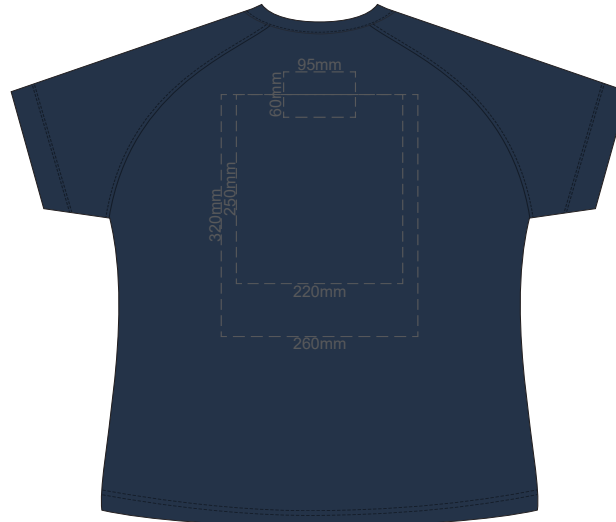

BACK WOMEN'S SMALL

10% of Actual Size
Screen Print

WOMEN'S SMALL
LEFT SLEEVE

WOMEN'S SMALL
RIGHT SLEEVE

10% of Actual Size
Screen Print

FRONT WOMEN'S MEDIUM

BACK WOMEN'S MEDIUM

10% of Actual Size
Screen Print

WOMEN'S MEDIUM LEFT SLEEVE **WOMEN'S MEDIUM RIGHT SLEEVE**

10% of Actual Size
Screen Print

FRONT WOMEN'S LARGE

BACK WOMEN'S LARGE

10% of Actual Size
Screen Print

WOMEN'S LARGE LEFT SLEEVE **WOMEN'S LARGE RIGHT SLEEVE**

10% of Actual Size
Screen Print

10% of Actual Size
Screen Print

FRONT WOMEN'S XL

BACK WOMEN'S XL

**WOMEN'S XL
LEFT SLEEVE**

**WOMEN'S XL
RIGHT SLEEVE**

10% of Actual Size
Screen Print

10% of Actual Size
Screen Print

10% of Actual Size
Colourflex Transfer

**WOMEN'S XS
LEFT SLEEVE**

**WOMEN'S XS
RIGHT SLEEVE**

10% of Actual Size
Colourflex Transfer

FRONT WOMEN'S SMALL

Print area 260x200mm can be rotated to best suit.

BACK WOMEN'S SMALL