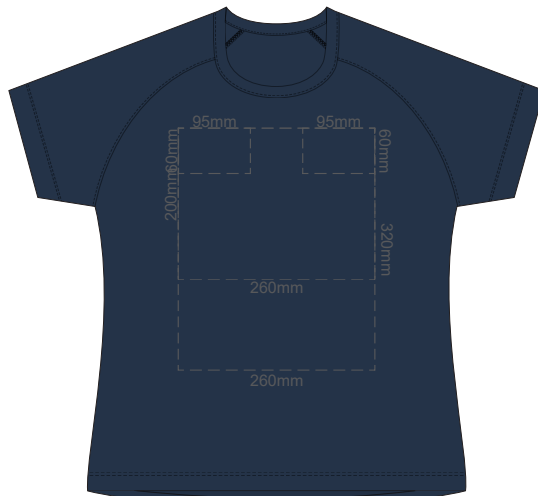

FRONT WOMEN'S 2XL

BACK WOMEN'S 2XL

**WOMEN'S 2XL
LEFT SLEEVE**

**WOMEN'S 2XL
RIGHT SLEEVE**

10% of Actual Size
Screen Print

FRONT WOMEN'S 3XL

BACK WOMEN'S 3XL

10% of Actual Size
Screen Print

**WOMEN'S 3XL
LEFT SLEEVE**

**WOMEN'S 3XL
RIGHT SLEEVE**

10% of Actual Size
Colourflex Transfer

FRONT WOMEN'S EXTRA SMALL

Print area 260x200mm can be rotated to best suit.

BACK WOMEN'S EXTRA SMALL

Print area 260x200mm can be rotated to best suit.

10% of Actual Size
Colourflex Transfer

**WOMEN'S XS
LEFT SLEEVE**

**WOMEN'S XS
RIGHT SLEEVE**

10% of Actual Size
Colourflex Transfer

FRONT WOMEN'S SMALL

Print area 260x200mm can be rotated to best suit.

BACK WOMEN'S SMALL

Print area 260x200mm can be rotated to best suit.

10% of Actual Size
Colourflex Transfer

**WOMEN'S SMALL
LEFT SLEEVE**

**WOMEN'S SMALL
RIGHT SLEEVE**

10% of Actual Size
Colourflex Transfer

FRONT WOMEN'S MEDIUM