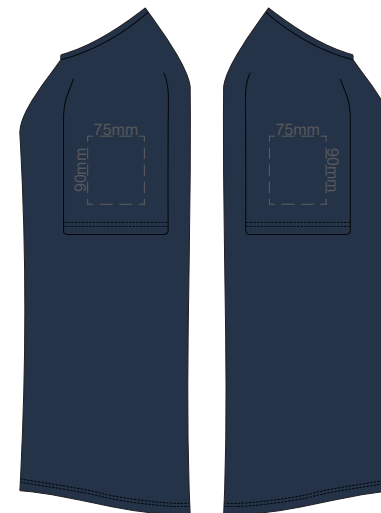

10% of Actual Size
Screen Print

FRONT WOMEN'S EXTRA SMALL

BACK WOMEN'S EXTRA SMALL

10% of Actual Size
Screen Print

WOMEN'S XS
LEFT SLEEVE

WOMEN'S XS
RIGHT SLEEVE

10% of Actual Size
Screen Print

FRONT WOMEN'S SMALL

BACK WOMEN'S SMALL

10% of Actual Size
Screen Print

WOMEN'S SMALL
LEFT SLEEVE

WOMEN'S SMALL
RIGHT SLEEVE

10% of Actual Size
Screen Print

FRONT WOMEN'S MEDIUM

BACK WOMEN'S MEDIUM

10% of Actual Size
Screen Print

WOMEN'S MEDIUM LEFT SLEEVE **WOMEN'S MEDIUM RIGHT SLEEVE**

10% of Actual Size
Screen Print

FRONT WOMEN'S LARGE

BACK WOMEN'S LARGE

10% of Actual Size
Screen Print

WOMEN'S LARGE LEFT SLEEVE **WOMEN'S LARGE RIGHT SLEEVE**

10% of Actual Size
Screen Print

10% of Actual Size
Screen Print

FRONT WOMEN'S XL

BACK WOMEN'S XL

**WOMEN'S XL
LEFT SLEEVE**

**WOMEN'S XL
RIGHT SLEEVE**

10% of Actual Size
Screen Print

10% of Actual Size
Screen Print