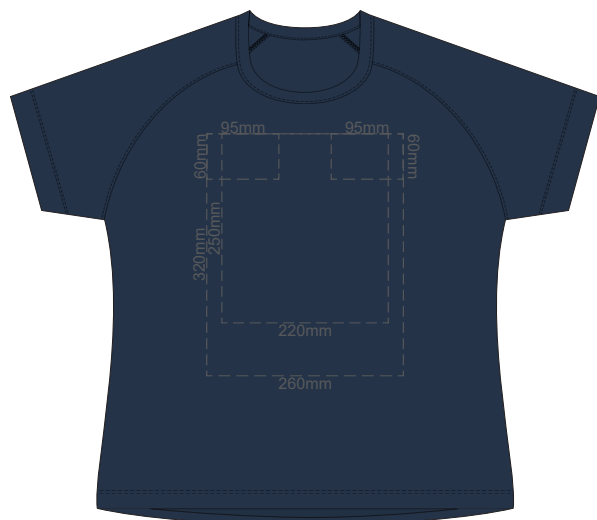

10% of Actual Size
Screen Print

FRONT WOMEN'S EXTRA SMALL

BACK WOMEN'S EXTRA SMALL

10% of Actual Size
Screen Print

WOMEN'S XS
LEFT SLEEVE

WOMEN'S XS
RIGHT SLEEVE

10% of Actual Size
Screen Print

FRONT WOMEN'S SMALL

BACK WOMEN'S SMALL

10% of Actual Size
Screen Print

WOMEN'S SMALL
LEFT SLEEVE

WOMEN'S SMALL
RIGHT SLEEVE

10% of Actual Size
Screen Print

FRONT WOMEN'S MEDIUM

BACK WOMEN'S MEDIUM

10% of Actual Size
Screen Print

WOMEN'S MEDIUM LEFT SLEEVE **WOMEN'S MEDIUM RIGHT SLEEVE**

10% of Actual Size
Screen Print

FRONT WOMEN'S LARGE

BACK WOMEN'S LARGE

10% of Actual Size
Screen Print

WOMEN'S LARGE LEFT SLEEVE **WOMEN'S LARGE RIGHT SLEEVE**

10% of Actual Size
Colourflex Transfer

**WOMEN'S XS
LEFT SLEEVE**

**WOMEN'S XS
RIGHT SLEEVE**

10% of Actual Size
Colourflex Transfer

FRONT WOMEN'S SMALL

Print area 260x200mm can be rotated to best suit.

BACK WOMEN'S SMALL