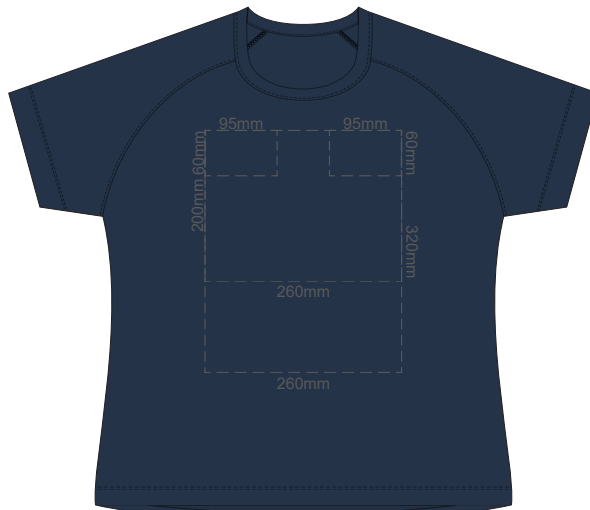

10% of Actual Size
Colourflex Transfer

**WOMEN'S XS
LEFT SLEEVE**

**WOMEN'S XS
RIGHT SLEEVE**

10% of Actual Size
Colourflex Transfer

FRONT WOMEN'S SMALL

Print area 260x200mm can be rotated to best suit.

BACK WOMEN'S SMALL

Print area 260x200mm can be rotated to best suit.

10% of Actual Size
Colourflex Transfer

**WOMEN'S SMALL
LEFT SLEEVE**

**WOMEN'S SMALL
RIGHT SLEEVE**

10% of Actual Size
Colourflex Transfer

FRONT WOMEN'S MEDIUM

Print area 260x200mm can be rotated to best suit.

BACK WOMEN'S MEDIUM

Print area 260x200mm can be rotated to best suit.

10% of Actual Size
Colourflex Transfer

**WOMEN'S MEDIUM WOMEN'S MEDIUM
LEFT SLEEVE RIGHT SLEEVE**

10% of Actual Size
Colourflex Transfer

FRONT WOMEN'S LARGE

Print area 260x200mm can be rotated to best suit.

BACK WOMEN'S LARGE

Print area 260x200mm can be rotated to best suit.

10% of Actual Size
Colourflex Transfer