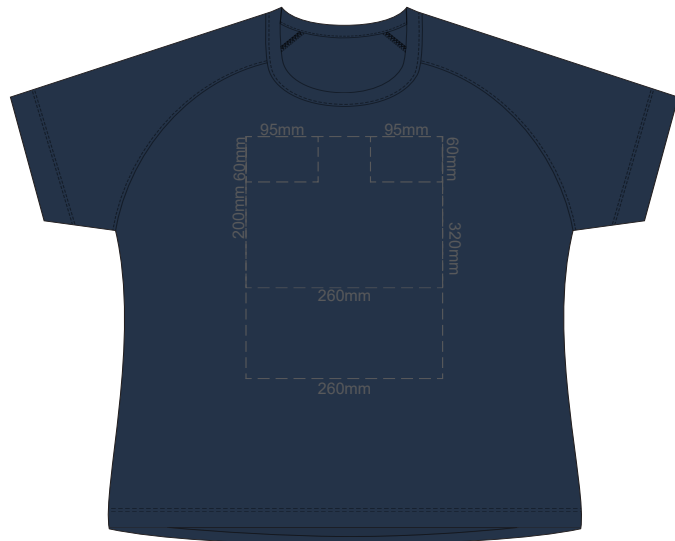

10% of Actual Size
Colourflex Transfer

**WOMEN'S XS
LEFT SLEEVE**

**WOMEN'S XS
RIGHT SLEEVE**

10% of Actual Size
Colourflex Transfer

FRONT WOMEN'S SMALL

Print area 260x200mm can be rotated to best suit.

BACK WOMEN'S SMALL

**WOMEN'S LARGE WOMEN'S LARGE
LEFT SLEEVE RIGHT SLEEVE**

10% of Actual Size
Colourflex Transfer

FRONT WOMEN'S XL

Print area 260x200mm can be rotated to best suit.

BACK WOMEN'S XL

Print area 260x200mm can be rotated to best suit.

10% of Actual Size
Colourflex Transfer

**WOMEN'S XL
LEFT SLEEVE**

**WOMEN'S XL
RIGHT SLEEVE**

10% of Actual Size
Colourflex Transfer

FRONT WOMEN'S 2XL

Print area 260x200mm can be rotated to best suit.

BACK WOMEN'S 2XL

Print area 260x200mm can be rotated to best suit.

10% of Actual Size
Colourflex Transfer

**WOMEN'S 2XL
LEFT SLEEVE**

**WOMEN'S 2XL
RIGHT SLEEVE**

10% of Actual Size
Colourflex Transfer

FRONT WOMEN'S 3XL

Print area 260x200mm can be rotated to best suit.