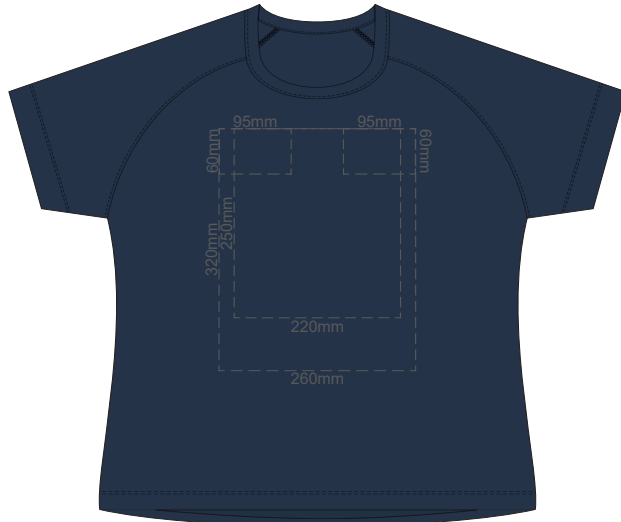

BACK WOMEN'S SMALL

10% of Actual Size
Screen Print

WOMEN'S SMALL
LEFT SLEEVE

WOMEN'S SMALL
RIGHT SLEEVE

10% of Actual Size
Screen Print

FRONT WOMEN'S MEDIUM

BACK WOMEN'S MEDIUM

10% of Actual Size
Screen Print

WOMEN'S MEDIUM LEFT SLEEVE **WOMEN'S MEDIUM RIGHT SLEEVE**

10% of Actual Size
Screen Print

FRONT WOMEN'S LARGE

BACK WOMEN'S LARGE

10% of Actual Size
Screen Print

WOMEN'S LARGE LEFT SLEEVE **WOMEN'S LARGE RIGHT SLEEVE**

10% of Actual Size
Screen Print

10% of Actual Size
Screen Print

FRONT WOMEN'S XL

BACK WOMEN'S XL

**WOMEN'S XL
LEFT SLEEVE**

**WOMEN'S XL
RIGHT SLEEVE**

10% of Actual Size
Screen Print

10% of Actual Size
Screen Print

10% of Actual Size
Colourflex Transfer

**WOMEN'S XS
LEFT SLEEVE**

**WOMEN'S XS
RIGHT SLEEVE**

10% of Actual Size
Colourflex Transfer

FRONT WOMEN'S SMALL

Print area 260x200mm can be rotated to best suit.

BACK WOMEN'S SMALL