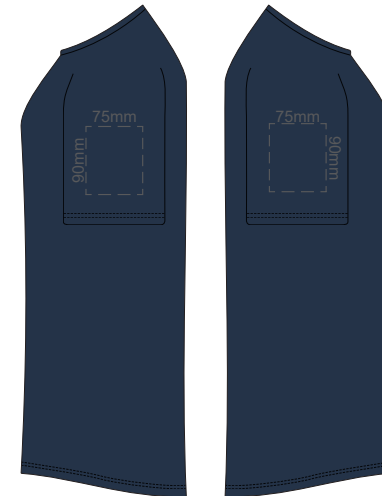

FRONT WOMEN'S 2XL

BACK WOMEN'S 2XL

**WOMEN'S 2XL
LEFT SLEEVE**

**WOMEN'S 2XL
RIGHT SLEEVE**

10% of Actual Size
Screen Print

FRONT WOMEN'S 3XL

BACK WOMEN'S 3XL

10% of Actual Size
Screen Print

**WOMEN'S 3XL
LEFT SLEEVE**

**WOMEN'S 3XL
RIGHT SLEEVE**

10% of Actual Size
Colourflex Transfer

FRONT WOMEN'S EXTRA SMALL

Print area 260x200mm can be rotated to best suit.

BACK WOMEN'S EXTRA SMALL

Print area 260x200mm can be rotated to best suit.

10% of Actual Size
Colourflex Transfer

**WOMEN'S XS
LEFT SLEEVE**

**WOMEN'S XS
RIGHT SLEEVE**

10% of Actual Size
Colourflex Transfer

FRONT WOMEN'S SMALL

Print area 260x200mm can be rotated to best suit.

BACK WOMEN'S SMALL

Print area 260x200mm can be rotated to best suit.

10% of Actual Size
Colourflex Transfer

**WOMEN'S SMALL
LEFT SLEEVE**

**WOMEN'S SMALL
RIGHT SLEEVE**

10% of Actual Size
Colourflex Transfer

FRONT WOMEN'S MEDIUM