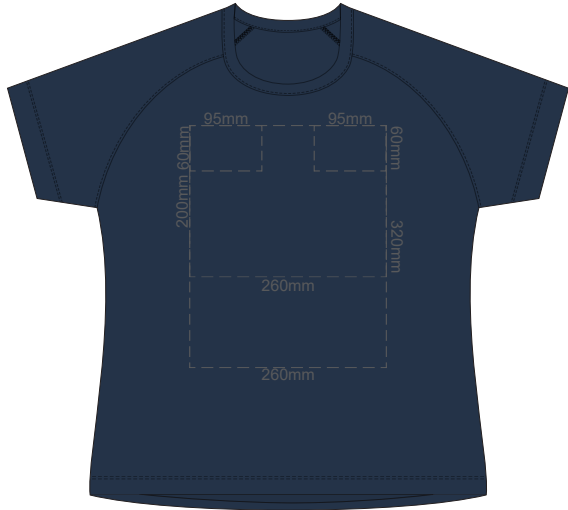

**WOMEN'S 3XL
LEFT SLEEVE**

**WOMEN'S 3XL
RIGHT SLEEVE**

10% of Actual Size
Colourflex Transfer

FRONT WOMEN'S EXTRA SMALL

Print area 260x200mm can be rotated to best suit.

BACK WOMEN'S EXTRA SMALL

Print area 260x200mm can be rotated to best suit.

10% of Actual Size
Colourflex Transfer

**WOMEN'S XS
LEFT SLEEVE**

**WOMEN'S XS
RIGHT SLEEVE**

10% of Actual Size
Colourflex Transfer

FRONT WOMEN'S SMALL

Print area 260x200mm can be rotated to best suit.

BACK WOMEN'S SMALL

Print area 260x200mm can be rotated to best suit.

10% of Actual Size
Colourflex Transfer

**WOMEN'S SMALL
LEFT SLEEVE**

**WOMEN'S SMALL
RIGHT SLEEVE**

10% of Actual Size
Colourflex Transfer

FRONT WOMEN'S MEDIUM

Print area 260x200mm can be rotated to best suit.

BACK WOMEN'S MEDIUM

Print area 260x200mm can be rotated to best suit.

10% of Actual Size
Colourflex Transfer

**WOMEN'S MEDIUM WOMEN'S MEDIUM
LEFT SLEEVE RIGHT SLEEVE**