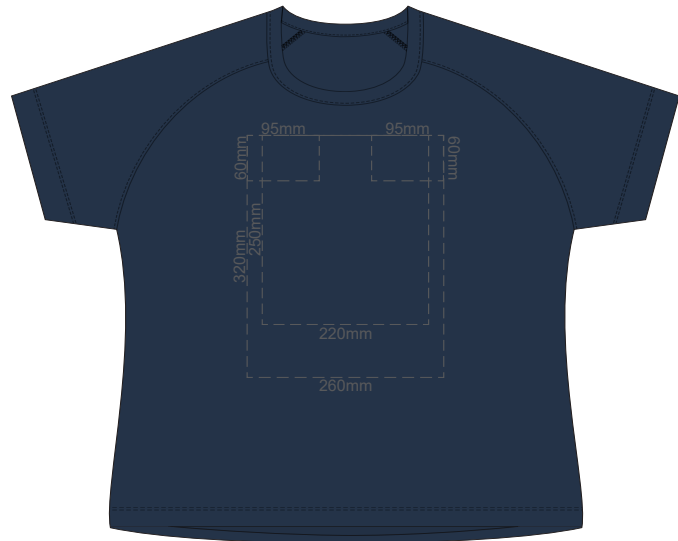

10% of Actual Size
Screen Print

10% of Actual Size
Screen Print

FRONT WOMEN'S XL

BACK WOMEN'S XL

**WOMEN'S XL
LEFT SLEEVE**

**WOMEN'S XL
RIGHT SLEEVE**

10% of Actual Size
Screen Print

10% of Actual Size
Screen Print

FRONT WOMEN'S 2XL

BACK WOMEN'S 2XL

**WOMEN'S 2XL
LEFT SLEEVE**

**WOMEN'S 2XL
RIGHT SLEEVE**

10% of Actual Size
Screen Print

FRONT WOMEN'S 3XL

BACK WOMEN'S 3XL

10% of Actual Size
Screen Print

**WOMEN'S 3XL
LEFT SLEEVE**

**WOMEN'S 3XL
RIGHT SLEEVE**

10% of Actual Size
Colourflex Transfer

FRONT WOMEN'S EXTRA SMALL

Print area 260x200mm can be rotated to best suit.

BACK WOMEN'S EXTRA SMALL

Print area 260x200mm can be rotated to best suit.

10% of Actual Size
Colourflex Transfer

**WOMEN'S XS
LEFT SLEEVE**

**WOMEN'S XS
RIGHT SLEEVE**

10% of Actual Size
Colourflex Transfer

FRONT WOMEN'S SMALL

Print area 260x200mm can be rotated to best suit.

BACK WOMEN'S SMALL