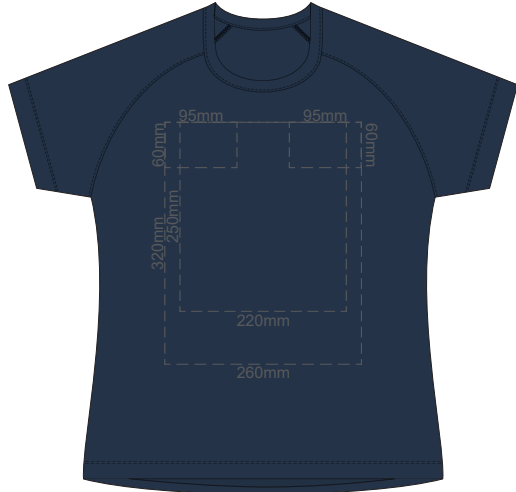

10% of Actual Size
Screen Print

FRONT WOMEN'S EXTRA SMALL

BACK WOMEN'S EXTRA SMALL

10% of Actual Size
Screen Print

WOMEN'S XS
LEFT SLEEVE

WOMEN'S XS
RIGHT SLEEVE

10% of Actual Size
Screen Print

FRONT WOMEN'S SMALL

BACK WOMEN'S SMALL

10% of Actual Size
Screen Print

WOMEN'S SMALL
LEFT SLEEVE

WOMEN'S SMALL
RIGHT SLEEVE

10% of Actual Size
Screen Print

FRONT WOMEN'S MEDIUM

BACK WOMEN'S MEDIUM

10% of Actual Size
Screen Print

10% of Actual Size
Colourflex Transfer

**WOMEN'S XS
LEFT SLEEVE**

**WOMEN'S XS
RIGHT SLEEVE**

10% of Actual Size
Colourflex Transfer

FRONT WOMEN'S SMALL

Print area 260x200mm can be rotated to best suit.

BACK WOMEN'S SMALL

**WOMEN'S LARGE WOMEN'S LARGE
LEFT SLEEVE RIGHT SLEEVE**

10% of Actual Size
Colourflex Transfer

FRONT WOMEN'S XL

Print area 260x200mm can be rotated to best suit.

BACK WOMEN'S XL

Print area 260x200mm can be rotated to best suit.