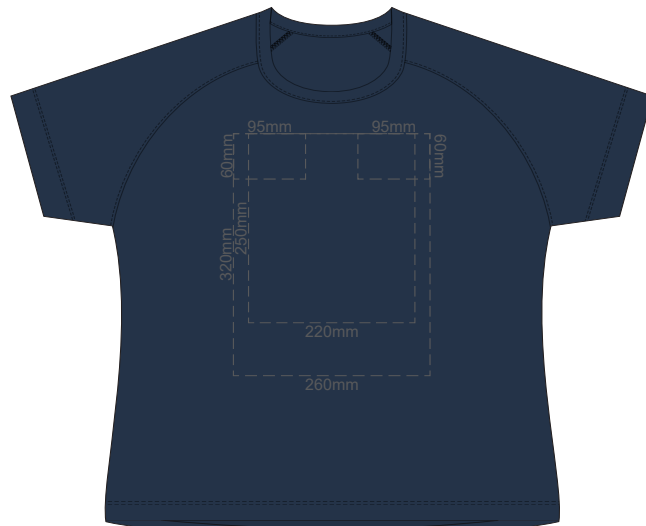

WOMEN'S MEDIUM LEFT SLEEVE **WOMEN'S MEDIUM RIGHT SLEEVE**

10% of Actual Size
Screen Print

FRONT WOMEN'S LARGE

BACK WOMEN'S LARGE

10% of Actual Size
Screen Print

WOMEN'S LARGE LEFT SLEEVE **WOMEN'S LARGE RIGHT SLEEVE**

10% of Actual Size
Screen Print

10% of Actual Size
Screen Print

FRONT WOMEN'S XL

BACK WOMEN'S XL

**WOMEN'S XL
LEFT SLEEVE**

**WOMEN'S XL
RIGHT SLEEVE**

10% of Actual Size
Screen Print

10% of Actual Size
Screen Print

FRONT WOMEN'S 2XL

BACK WOMEN'S 2XL

**WOMEN'S 2XL
LEFT SLEEVE**

**WOMEN'S 2XL
RIGHT SLEEVE**

10% of Actual Size
Screen Print

FRONT WOMEN'S 3XL

BACK WOMEN'S 3XL

10% of Actual Size
Screen Print

**WOMEN'S 3XL
LEFT SLEEVE**

**WOMEN'S 3XL
RIGHT SLEEVE**

10% of Actual Size
Colourflex Transfer

FRONT WOMEN'S EXTRA SMALL

Print area 260x200mm can be rotated to best suit.

BACK WOMEN'S EXTRA SMALL

Print area 260x200mm can be rotated to best suit.