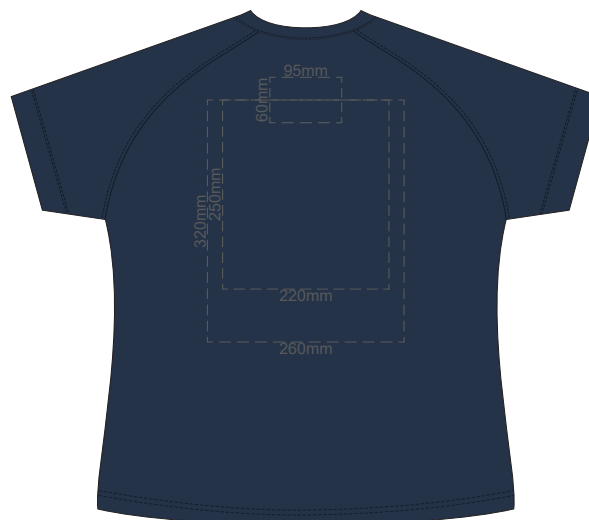

10% of Actual Size
Screen Print

FRONT WOMEN'S EXTRA SMALL

BACK WOMEN'S EXTRA SMALL

10% of Actual Size
Screen Print

WOMEN'S XS
LEFT SLEEVE

WOMEN'S XS
RIGHT SLEEVE

10% of Actual Size
Screen Print

FRONT WOMEN'S SMALL

BACK WOMEN'S SMALL

10% of Actual Size
Screen Print

WOMEN'S SMALL
LEFT SLEEVE

WOMEN'S SMALL
RIGHT SLEEVE

10% of Actual Size
Screen Print

FRONT WOMEN'S MEDIUM

BACK WOMEN'S MEDIUM

10% of Actual Size
Screen Print

WOMEN'S MEDIUM LEFT SLEEVE **WOMEN'S MEDIUM RIGHT SLEEVE**

10% of Actual Size
Screen Print

FRONT WOMEN'S LARGE

BACK WOMEN'S LARGE

10% of Actual Size
Screen Print

WOMEN'S LARGE LEFT SLEEVE **WOMEN'S LARGE RIGHT SLEEVE**

10% of Actual Size
Colourflex Transfer

**WOMEN'S XS
LEFT SLEEVE**

**WOMEN'S XS
RIGHT SLEEVE**

10% of Actual Size
Colourflex Transfer

FRONT WOMEN'S SMALL

Print area 260x200mm can be rotated to best suit.

BACK WOMEN'S SMALL