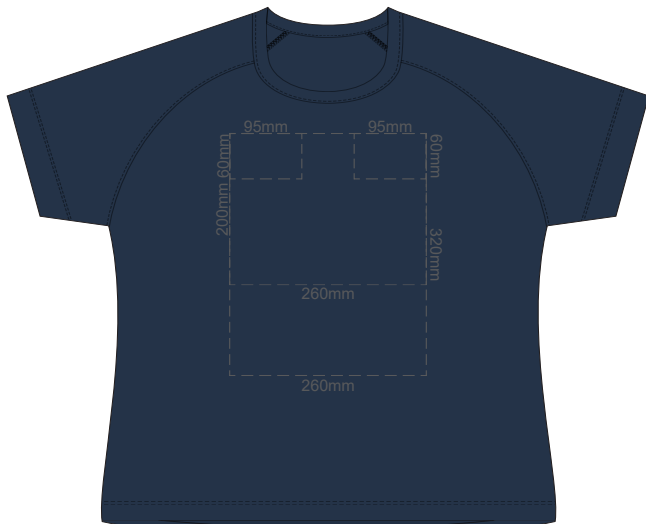

10% of Actual Size
Colourflex Transfer

FRONT WOMEN'S LARGE

Print area 260x200mm can be rotated to best suit.

BACK WOMEN'S LARGE

Print area 260x200mm can be rotated to best suit.

10% of Actual Size
Colourflex Transfer

**WOMEN'S LARGE WOMEN'S LARGE
LEFT SLEEVE RIGHT SLEEVE**

10% of Actual Size
Colourflex Transfer

FRONT WOMEN'S XL

Print area 260x200mm can be rotated to best suit.

BACK WOMEN'S XL

Print area 260x200mm can be rotated to best suit.

10% of Actual Size
Colourflex Transfer

**WOMEN'S XL
LEFT SLEEVE**

**WOMEN'S XL
RIGHT SLEEVE**

10% of Actual Size
Colourflex Transfer

FRONT WOMEN'S 2XL

Print area 260x200mm can be rotated to best suit.

BACK WOMEN'S 2XL

Print area 260x200mm can be rotated to best suit.

10% of Actual Size
Colourflex Transfer

**WOMEN'S 2XL
LEFT SLEEVE**

**WOMEN'S 2XL
RIGHT SLEEVE**

10% of Actual Size
Colourflex Transfer

FRONT WOMEN'S 3XL

Print area 260x200mm can be rotated to best suit.