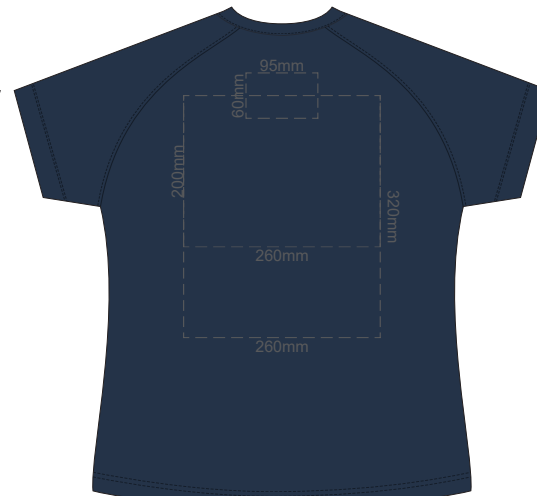

**WOMEN'S 3XL
LEFT SLEEVE**

**WOMEN'S 3XL
RIGHT SLEEVE**

10% of Actual Size
Colourflex Transfer

FRONT WOMEN'S EXTRA SMALL

Print area 260x200mm can be rotated to best suit.

BACK WOMEN'S EXTRA SMALL

Print area 260x200mm can be rotated to best suit.

10% of Actual Size
Colourflex Transfer

**WOMEN'S XS
LEFT SLEEVE**

**WOMEN'S XS
RIGHT SLEEVE**

10% of Actual Size
Colourflex Transfer

FRONT WOMEN'S SMALL

Print area 260x200mm can be rotated to best suit.

BACK WOMEN'S SMALL

Print area 260x200mm can be rotated to best suit.

10% of Actual Size
Colourflex Transfer

**WOMEN'S SMALL
LEFT SLEEVE**

**WOMEN'S SMALL
RIGHT SLEEVE**

10% of Actual Size
Colourflex Transfer

FRONT WOMEN'S MEDIUM

Print area 260x200mm can be rotated to best suit.

BACK WOMEN'S MEDIUM

Print area 260x200mm can be rotated to best suit.

10% of Actual Size
Colourflex Transfer

**WOMEN'S MEDIUM WOMEN'S MEDIUM
LEFT SLEEVE RIGHT SLEEVE**