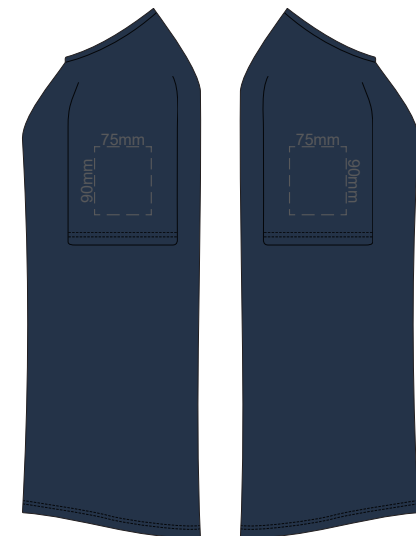

10% of Actual Size
Colourflex Transfer

FRONT WOMEN'S LARGE

Print area 260x200mm can be rotated to best suit.

BACK WOMEN'S LARGE

Print area 260x200mm can be rotated to best suit.

10% of Actual Size
Colourflex Transfer

**WOMEN'S LARGE WOMEN'S LARGE
LEFT SLEEVE RIGHT SLEEVE**

10% of Actual Size
Colourflex Transfer

FRONT WOMEN'S XL

Print area 260x200mm can be rotated to best suit.

BACK WOMEN'S XL

Print area 260x200mm can be rotated to best suit.

10% of Actual Size
Colourflex Transfer

**WOMEN'S XL
LEFT SLEEVE**

**WOMEN'S XL
RIGHT SLEEVE**

10% of Actual Size
Colourflex Transfer

FRONT WOMEN'S 2XL

Print area 260x200mm can be rotated to best suit.

BACK WOMEN'S 2XL

Print area 260x200mm can be rotated to best suit.

10% of Actual Size
Colourflex Transfer

**WOMEN'S 2XL
LEFT SLEEVE**

**WOMEN'S 2XL
RIGHT SLEEVE**

10% of Actual Size
Colourflex Transfer

FRONT WOMEN'S 3XL

Print area 260x200mm can be rotated to best suit.