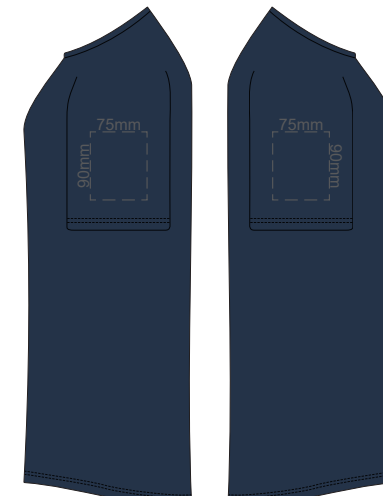

FRONT WOMEN'S 2XL

BACK WOMEN'S 2XL

**WOMEN'S 2XL
LEFT SLEEVE**

**WOMEN'S 2XL
RIGHT SLEEVE**

10% of Actual Size
Screen Print

FRONT WOMEN'S 3XL

BACK WOMEN'S 3XL

10% of Actual Size
Screen Print

**WOMEN'S 3XL
LEFT SLEEVE**

**WOMEN'S 3XL
RIGHT SLEEVE**

10% of Actual Size
Colourflex Transfer

FRONT WOMEN'S EXTRA SMALL

Print area 260x200mm can be rotated to best suit.

BACK WOMEN'S EXTRA SMALL

Print area 260x200mm can be rotated to best suit.

10% of Actual Size
Colourflex Transfer

**WOMEN'S XS
LEFT SLEEVE**

**WOMEN'S XS
RIGHT SLEEVE**

10% of Actual Size
Colourflex Transfer

FRONT WOMEN'S SMALL

Print area 260x200mm can be rotated to best suit.

BACK WOMEN'S SMALL

Print area 260x200mm can be rotated to best suit.

10% of Actual Size
Colourflex Transfer

**WOMEN'S SMALL
LEFT SLEEVE**

**WOMEN'S SMALL
RIGHT SLEEVE**

10% of Actual Size
Colourflex Transfer

FRONT WOMEN'S MEDIUM