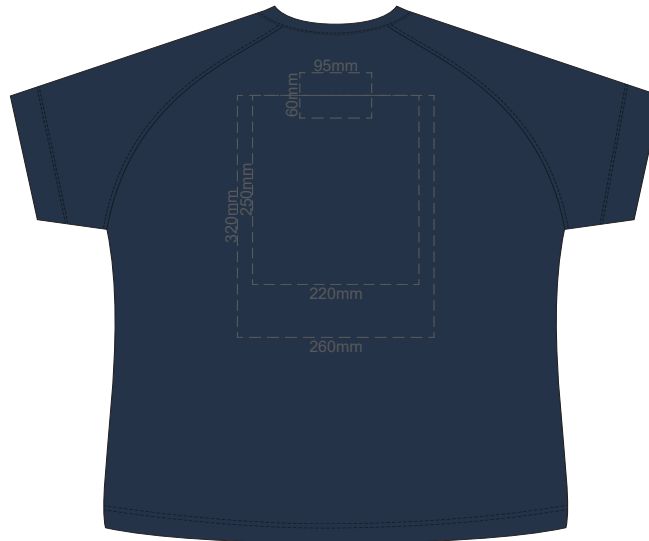

10% of Actual Size
Screen Print

10% of Actual Size
Screen Print

FRONT WOMEN'S XL

BACK WOMEN'S XL

**WOMEN'S XL
LEFT SLEEVE**

**WOMEN'S XL
RIGHT SLEEVE**

10% of Actual Size
Screen Print

10% of Actual Size
Screen Print

FRONT WOMEN'S 2XL

BACK WOMEN'S 2XL

**WOMEN'S 2XL
LEFT SLEEVE**

**WOMEN'S 2XL
RIGHT SLEEVE**

10% of Actual Size
Screen Print

FRONT WOMEN'S 3XL

BACK WOMEN'S 3XL

10% of Actual Size
Screen Print

**WOMEN'S 3XL
LEFT SLEEVE**

**WOMEN'S 3XL
RIGHT SLEEVE**

10% of Actual Size
Colourflex Transfer

FRONT WOMEN'S EXTRA SMALL

Print area 260x200mm can be rotated to best suit.

BACK WOMEN'S EXTRA SMALL

Print area 260x200mm can be rotated to best suit.

10% of Actual Size
Colourflex Transfer

**WOMEN'S XS
LEFT SLEEVE**

**WOMEN'S XS
RIGHT SLEEVE**

10% of Actual Size
Colourflex Transfer

FRONT WOMEN'S SMALL

Print area 260x200mm can be rotated to best suit.

BACK WOMEN'S SMALL