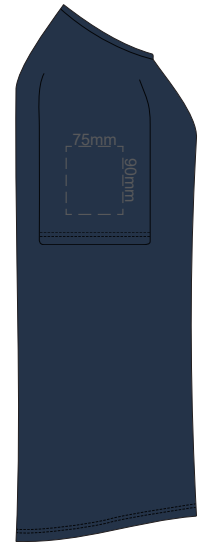

10% of Actual Size
Screen Print

10% of Actual Size
Screen Print

FRONT WOMEN'S XL

BACK WOMEN'S XL

**WOMEN'S XL
LEFT SLEEVE**

**WOMEN'S XL
RIGHT SLEEVE**

10% of Actual Size
Screen Print

10% of Actual Size
Screen Print

FRONT WOMEN'S 2XL

BACK WOMEN'S 2XL

**WOMEN'S 2XL
LEFT SLEEVE**

**WOMEN'S 2XL
RIGHT SLEEVE**

10% of Actual Size
Screen Print

FRONT WOMEN'S 3XL

BACK WOMEN'S 3XL

10% of Actual Size
Screen Print

**WOMEN'S 3XL
LEFT SLEEVE**

**WOMEN'S 3XL
RIGHT SLEEVE**

10% of Actual Size
Colourflex Transfer

FRONT WOMEN'S EXTRA SMALL

Print area 260x200mm can be rotated to best suit.

BACK WOMEN'S EXTRA SMALL

Print area 260x200mm can be rotated to best suit.

10% of Actual Size
Colourflex Transfer

**WOMEN'S XS
LEFT SLEEVE**

**WOMEN'S XS
RIGHT SLEEVE**

10% of Actual Size
Colourflex Transfer

FRONT WOMEN'S SMALL

Print area 260x200mm can be rotated to best suit.

BACK WOMEN'S SMALL