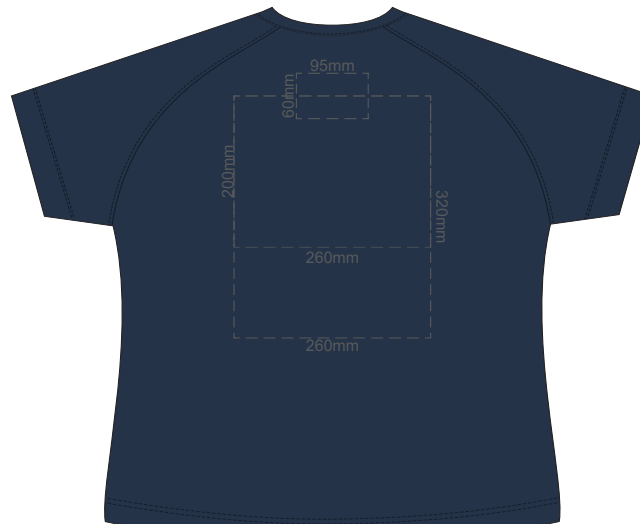

10% of Actual Size
Colourflex Transfer

FRONT WOMEN'S LARGE

Print area 260x200mm can be rotated to best suit.

BACK WOMEN'S LARGE

Print area 260x200mm can be rotated to best suit.

10% of Actual Size
Colourflex Transfer

**WOMEN'S LARGE WOMEN'S LARGE
LEFT SLEEVE RIGHT SLEEVE**

10% of Actual Size
Colourflex Transfer

FRONT WOMEN'S XL

Print area 260x200mm can be rotated to best suit.

BACK WOMEN'S XL

Print area 260x200mm can be rotated to best suit.

10% of Actual Size
Colourflex Transfer

**WOMEN'S XL
LEFT SLEEVE**

**WOMEN'S XL
RIGHT SLEEVE**

10% of Actual Size
Colourflex Transfer

FRONT WOMEN'S 2XL

Print area 260x200mm can be rotated to best suit.

BACK WOMEN'S 2XL

Print area 260x200mm can be rotated to best suit.

10% of Actual Size
Colourflex Transfer

**WOMEN'S 2XL
LEFT SLEEVE**

**WOMEN'S 2XL
RIGHT SLEEVE**

10% of Actual Size
Colourflex Transfer

FRONT WOMEN'S 3XL

Print area 260x200mm can be rotated to best suit.