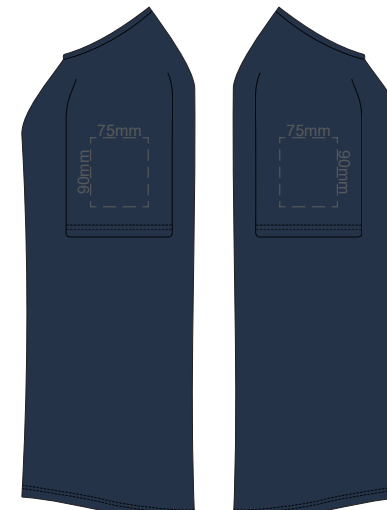

Print area 260x200mm can be rotated to best suit.

10% of Actual Size
Colourflex Transfer

**WOMEN'S SMALL
LEFT SLEEVE**

**WOMEN'S SMALL
RIGHT SLEEVE**

10% of Actual Size
Colourflex Transfer

FRONT WOMEN'S MEDIUM

Print area 260x200mm can be rotated to best suit.

BACK WOMEN'S MEDIUM

Print area 260x200mm can be rotated to best suit.

10% of Actual Size
Colourflex Transfer

**WOMEN'S MEDIUM WOMEN'S MEDIUM
LEFT SLEEVE RIGHT SLEEVE**

10% of Actual Size
Colourflex Transfer

FRONT WOMEN'S LARGE

Print area 260x200mm can be rotated to best suit.

BACK WOMEN'S LARGE

Print area 260x200mm can be rotated to best suit.

10% of Actual Size
Colourflex Transfer

**WOMEN'S LARGE WOMEN'S LARGE
LEFT SLEEVE RIGHT SLEEVE**

10% of Actual Size
Colourflex Transfer

FRONT WOMEN'S XL

Print area 260x200mm can be rotated to best suit.

BACK WOMEN'S XL

Print area 260x200mm can be rotated to best suit.