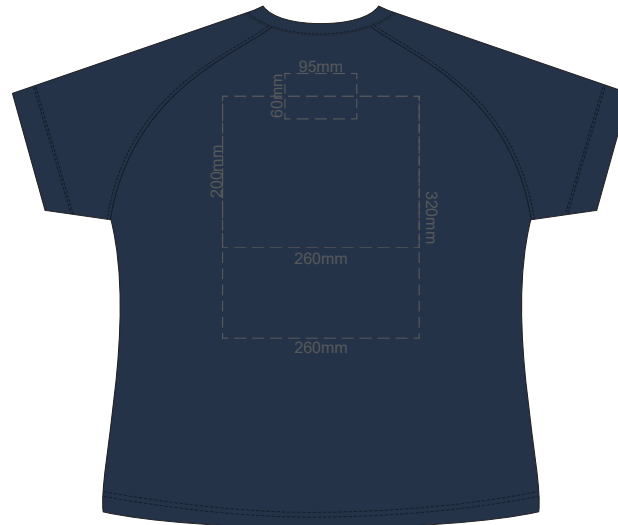

10% of Actual Size
Colourflex Transfer

**WOMEN'S XS
LEFT SLEEVE**

**WOMEN'S XS
RIGHT SLEEVE**

10% of Actual Size
Colourflex Transfer

FRONT WOMEN'S SMALL

Print area 260x200mm can be rotated to best suit.

BACK WOMEN'S SMALL

Print area 260x200mm can be rotated to best suit.

BACK WOMEN'S MEDIUM

Print area 260x200mm can be rotated to best suit.

10% of Actual Size
Colourflex Transfer

**WOMEN'S MEDIUM WOMEN'S MEDIUM
LEFT SLEEVE RIGHT SLEEVE**

10% of Actual Size
Colourflex Transfer

FRONT WOMEN'S LARGE

Print area 260x200mm can be rotated to best suit.

BACK WOMEN'S LARGE

Print area 260x200mm can be rotated to best suit.

10% of Actual Size
Colourflex Transfer

**WOMEN'S LARGE WOMEN'S LARGE
LEFT SLEEVE RIGHT SLEEVE**

10% of Actual Size
Colourflex Transfer

FRONT WOMEN'S XL

Print area 260x200mm can be rotated to best suit.

BACK WOMEN'S XL

Print area 260x200mm can be rotated to best suit.