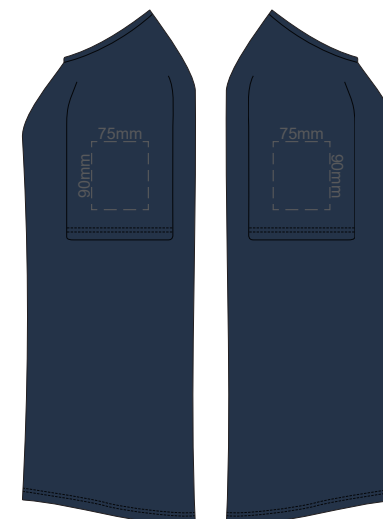

10% of Actual Size
Screen Print

FRONT WOMEN'S EXTRA SMALL

BACK WOMEN'S EXTRA SMALL

10% of Actual Size
Screen Print

WOMEN'S XS
LEFT SLEEVE

WOMEN'S XS
RIGHT SLEEVE

10% of Actual Size
Screen Print

FRONT WOMEN'S SMALL

BACK WOMEN'S SMALL

10% of Actual Size
Screen Print

WOMEN'S SMALL
LEFT SLEEVE

WOMEN'S SMALL
RIGHT SLEEVE

10% of Actual Size
Screen Print

FRONT WOMEN'S MEDIUM

BACK WOMEN'S MEDIUM

10% of Actual Size
Screen Print

WOMEN'S MEDIUM LEFT SLEEVE **WOMEN'S MEDIUM RIGHT SLEEVE**

10% of Actual Size
Screen Print

FRONT WOMEN'S LARGE

BACK WOMEN'S LARGE

10% of Actual Size
Screen Print

WOMEN'S LARGE LEFT SLEEVE **WOMEN'S LARGE RIGHT SLEEVE**

10% of Actual Size
Screen Print

10% of Actual Size
Screen Print

FRONT WOMEN'S XL

BACK WOMEN'S XL

**WOMEN'S XL
LEFT SLEEVE**

**WOMEN'S XL
RIGHT SLEEVE**

10% of Actual Size
Screen Print

10% of Actual Size
Screen Print