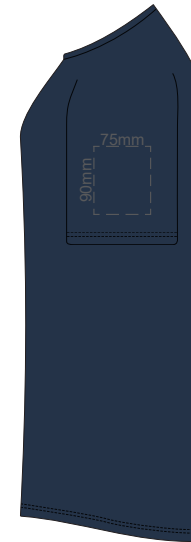

10% of Actual Size
Screen Print

10% of Actual Size
Screen Print

FRONT WOMEN'S XL

BACK WOMEN'S XL

**WOMEN'S XL
LEFT SLEEVE**

**WOMEN'S XL
RIGHT SLEEVE**

10% of Actual Size
Screen Print

10% of Actual Size
Screen Print

FRONT WOMEN'S 2XL

BACK WOMEN'S 2XL

**WOMEN'S 2XL
LEFT SLEEVE**

**WOMEN'S 2XL
RIGHT SLEEVE**

10% of Actual Size
Screen Print

FRONT WOMEN'S 3XL

BACK WOMEN'S 3XL

10% of Actual Size
Screen Print

**WOMEN'S 3XL
LEFT SLEEVE**

**WOMEN'S 3XL
RIGHT SLEEVE**

10% of Actual Size
Colourflex Transfer

FRONT WOMEN'S EXTRA SMALL

Print area 260x200mm can be rotated to best suit.

BACK WOMEN'S EXTRA SMALL

Print area 260x200mm can be rotated to best suit.

10% of Actual Size
Colourflex Transfer

**WOMEN'S XS
LEFT SLEEVE**

**WOMEN'S XS
RIGHT SLEEVE**

10% of Actual Size
Colourflex Transfer

FRONT WOMEN'S SMALL

Print area 260x200mm can be rotated to best suit.

BACK WOMEN'S SMALL