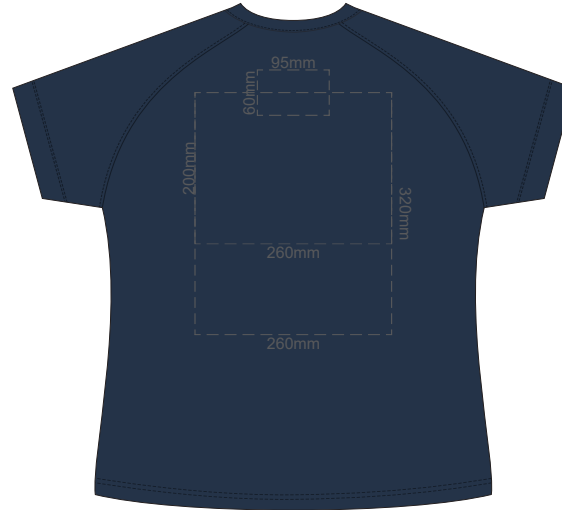

**WOMEN'S 3XL
LEFT SLEEVE**

**WOMEN'S 3XL
RIGHT SLEEVE**

10% of Actual Size
Colourflex Transfer

FRONT WOMEN'S EXTRA SMALL

Print area 260x200mm can be rotated to best suit.

BACK WOMEN'S EXTRA SMALL

Print area 260x200mm can be rotated to best suit.

10% of Actual Size
Colourflex Transfer

**WOMEN'S XS
LEFT SLEEVE**

**WOMEN'S XS
RIGHT SLEEVE**

10% of Actual Size
Colourflex Transfer

FRONT WOMEN'S SMALL

Print area 260x200mm can be rotated to best suit.

BACK WOMEN'S SMALL

Print area 260x200mm can be rotated to best suit.

10% of Actual Size
Colourflex Transfer

**WOMEN'S SMALL
LEFT SLEEVE**

**WOMEN'S SMALL
RIGHT SLEEVE**

10% of Actual Size
Colourflex Transfer

FRONT WOMEN'S MEDIUM

Print area 260x200mm can be rotated to best suit.

BACK WOMEN'S MEDIUM

Print area 260x200mm can be rotated to best suit.

10% of Actual Size
Colourflex Transfer

**WOMEN'S MEDIUM WOMEN'S MEDIUM
LEFT SLEEVE RIGHT SLEEVE**