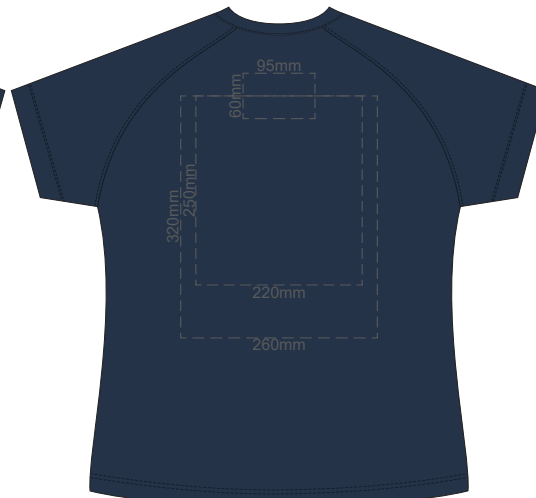

10% of Actual Size
Screen Print

FRONT WOMEN'S EXTRA SMALL

BACK WOMEN'S EXTRA SMALL

10% of Actual Size
Screen Print

WOMEN'S XS
LEFT SLEEVE

WOMEN'S XS
RIGHT SLEEVE

10% of Actual Size
Screen Print

FRONT WOMEN'S SMALL

BACK WOMEN'S SMALL

10% of Actual Size
Screen Print

WOMEN'S SMALL
LEFT SLEEVE

WOMEN'S SMALL
RIGHT SLEEVE

10% of Actual Size
Screen Print

FRONT WOMEN'S MEDIUM

BACK WOMEN'S MEDIUM

10% of Actual Size
Screen Print

**WOMEN'S LARGE WOMEN'S LARGE
LEFT SLEEVE RIGHT SLEEVE**

10% of Actual Size
Colourflex Transfer

FRONT WOMEN'S XL

Print area 260x200mm can be rotated to best suit.

BACK WOMEN'S XL

Print area 260x200mm can be rotated to best suit.

10% of Actual Size
Colourflex Transfer

**WOMEN'S XL
LEFT SLEEVE**

**WOMEN'S XL
RIGHT SLEEVE**

10% of Actual Size
Colourflex Transfer

FRONT WOMEN'S 2XL

Print area 260x200mm can be rotated to best suit.

BACK WOMEN'S 2XL