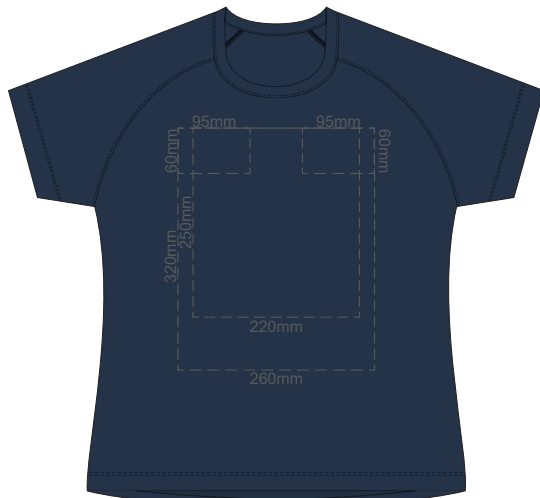

10% of Actual Size
Screen Print

FRONT WOMEN'S EXTRA SMALL

BACK WOMEN'S EXTRA SMALL

10% of Actual Size
Screen Print

WOMEN'S XS
LEFT SLEEVE

WOMEN'S XS
RIGHT SLEEVE

10% of Actual Size
Screen Print

FRONT WOMEN'S SMALL

BACK WOMEN'S SMALL

10% of Actual Size
Screen Print

WOMEN'S SMALL
LEFT SLEEVE

WOMEN'S SMALL
RIGHT SLEEVE

10% of Actual Size
Screen Print

FRONT WOMEN'S MEDIUM

BACK WOMEN'S MEDIUM

10% of Actual Size
Screen Print

WOMEN'S MEDIUM LEFT SLEEVE **WOMEN'S MEDIUM RIGHT SLEEVE**

10% of Actual Size
Screen Print

FRONT WOMEN'S LARGE

BACK WOMEN'S LARGE

10% of Actual Size
Screen Print

WOMEN'S LARGE LEFT SLEEVE **WOMEN'S LARGE RIGHT SLEEVE**

10% of Actual Size
Colourflex Transfer

**WOMEN'S XS
LEFT SLEEVE**

**WOMEN'S XS
RIGHT SLEEVE**

10% of Actual Size
Colourflex Transfer

FRONT WOMEN'S SMALL

Print area 260x200mm can be rotated to best suit.

BACK WOMEN'S SMALL