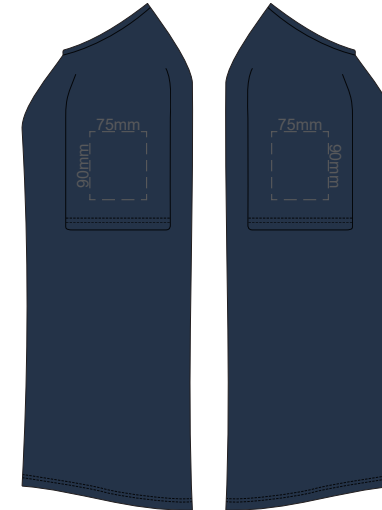

**WOMEN'S 3XL
LEFT SLEEVE**

**WOMEN'S 3XL
RIGHT SLEEVE**

10% of Actual Size
Colourflex Transfer

FRONT WOMEN'S EXTRA SMALL

Print area 260x200mm can be rotated to best suit.

BACK WOMEN'S EXTRA SMALL

Print area 260x200mm can be rotated to best suit.

10% of Actual Size
Colourflex Transfer

**WOMEN'S XS
LEFT SLEEVE**

**WOMEN'S XS
RIGHT SLEEVE**

10% of Actual Size
Colourflex Transfer

FRONT WOMEN'S SMALL

Print area 260x200mm can be rotated to best suit.

BACK WOMEN'S SMALL

Print area 260x200mm can be rotated to best suit.

10% of Actual Size
Colourflex Transfer

**WOMEN'S SMALL
LEFT SLEEVE**

**WOMEN'S SMALL
RIGHT SLEEVE**

10% of Actual Size
Colourflex Transfer

FRONT WOMEN'S MEDIUM

Print area 260x200mm can be rotated to best suit.

BACK WOMEN'S MEDIUM

Print area 260x200mm can be rotated to best suit.

10% of Actual Size
Colourflex Transfer

**WOMEN'S MEDIUM WOMEN'S MEDIUM
LEFT SLEEVE RIGHT SLEEVE**