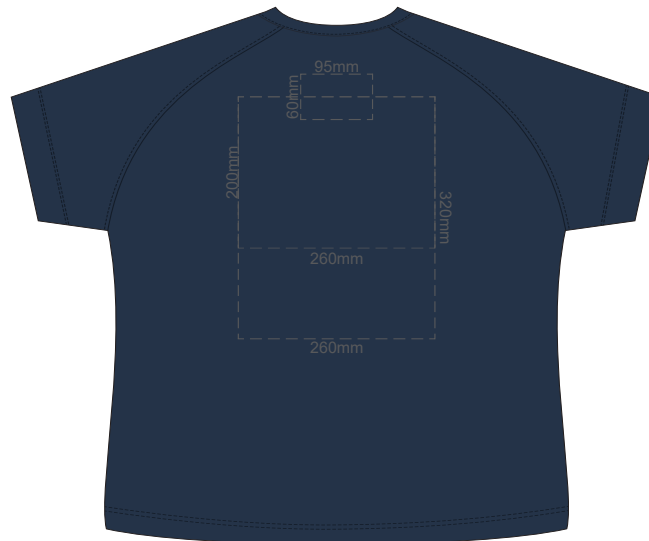

**WOMEN'S LARGE WOMEN'S LARGE
LEFT SLEEVE RIGHT SLEEVE**

10% of Actual Size
Colourflex Transfer

FRONT WOMEN'S XL

Print area 260x200mm can be rotated to best suit.

BACK WOMEN'S XL

Print area 260x200mm can be rotated to best suit.

10% of Actual Size
Colourflex Transfer

**WOMEN'S XL
LEFT SLEEVE**

**WOMEN'S XL
RIGHT SLEEVE**

10% of Actual Size
Colourflex Transfer

FRONT WOMEN'S 2XL

Print area 260x200mm can be rotated to best suit.

BACK WOMEN'S 2XL

Print area 260x200mm can be rotated to best suit.

10% of Actual Size
Colourflex Transfer

**WOMEN'S 2XL
LEFT SLEEVE**

**WOMEN'S 2XL
RIGHT SLEEVE**

10% of Actual Size
Colourflex Transfer

FRONT WOMEN'S 3XL

Print area 260x200mm can be rotated to best suit.

BACK WOMEN'S 3XL

Print area 260x200mm can be rotated to best suit.

10% of Actual Size
Colourflex Transfer

**WOMEN'S 3XL
LEFT SLEEVE**

**WOMEN'S 3XL
RIGHT SLEEVE**