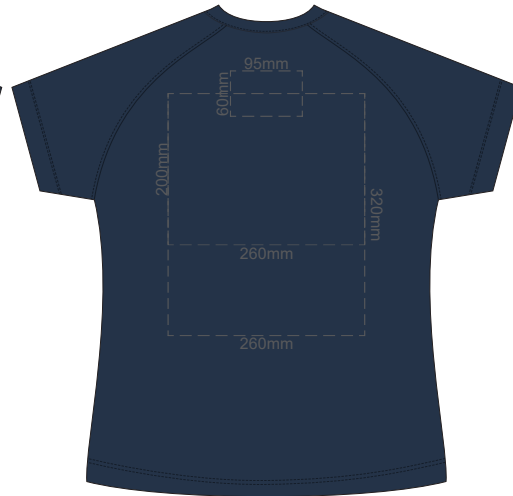

FRONT WOMEN'S 2XL

BACK WOMEN'S 2XL

**WOMEN'S 2XL
LEFT SLEEVE**

**WOMEN'S 2XL
RIGHT SLEEVE**

10% of Actual Size
Screen Print

FRONT WOMEN'S 3XL

BACK WOMEN'S 3XL

10% of Actual Size
Screen Print

**WOMEN'S 3XL
LEFT SLEEVE**

**WOMEN'S 3XL
RIGHT SLEEVE**

10% of Actual Size
Colourflex Transfer

FRONT WOMEN'S EXTRA SMALL

Print area 260x200mm can be rotated to best suit.

BACK WOMEN'S EXTRA SMALL

Print area 260x200mm can be rotated to best suit.

10% of Actual Size
Colourflex Transfer

**WOMEN'S XS
LEFT SLEEVE**

**WOMEN'S XS
RIGHT SLEEVE**

10% of Actual Size
Colourflex Transfer

FRONT WOMEN'S SMALL

Print area 260x200mm can be rotated to best suit.

BACK WOMEN'S SMALL

Print area 260x200mm can be rotated to best suit.

10% of Actual Size
Colourflex Transfer

**WOMEN'S SMALL
LEFT SLEEVE**

**WOMEN'S SMALL
RIGHT SLEEVE**

10% of Actual Size
Colourflex Transfer

FRONT WOMEN'S MEDIUM