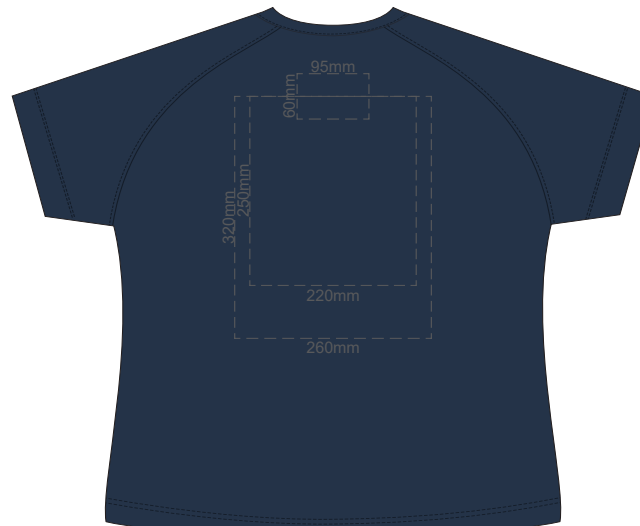

WOMEN'S MEDIUM LEFT SLEEVE **WOMEN'S MEDIUM RIGHT SLEEVE**

10% of Actual Size
Screen Print

FRONT WOMEN'S LARGE

BACK WOMEN'S LARGE

10% of Actual Size
Screen Print

WOMEN'S LARGE LEFT SLEEVE **WOMEN'S LARGE RIGHT SLEEVE**

10% of Actual Size
Screen Print

10% of Actual Size
Screen Print

FRONT WOMEN'S XL

BACK WOMEN'S XL

**WOMEN'S XL
LEFT SLEEVE**

**WOMEN'S XL
RIGHT SLEEVE**

10% of Actual Size
Screen Print

10% of Actual Size
Screen Print

FRONT WOMEN'S 2XL

BACK WOMEN'S 2XL

**WOMEN'S 2XL
LEFT SLEEVE**

**WOMEN'S 2XL
RIGHT SLEEVE**

10% of Actual Size
Screen Print

FRONT WOMEN'S 3XL

BACK WOMEN'S 3XL

10% of Actual Size
Screen Print

**WOMEN'S 3XL
LEFT SLEEVE**

**WOMEN'S 3XL
RIGHT SLEEVE**

10% of Actual Size
Colourflex Transfer

FRONT WOMEN'S EXTRA SMALL

Print area 260x200mm can be rotated to best suit.

BACK WOMEN'S EXTRA SMALL

Print area 260x200mm can be rotated to best suit.