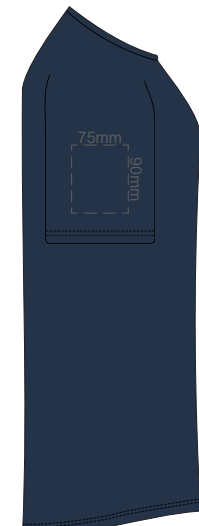

WOMEN'S MEDIUM LEFT SLEEVE **WOMEN'S MEDIUM RIGHT SLEEVE**

10% of Actual Size
Screen Print

FRONT WOMEN'S LARGE

BACK WOMEN'S LARGE

10% of Actual Size
Screen Print

WOMEN'S LARGE LEFT SLEEVE **WOMEN'S LARGE RIGHT SLEEVE**

10% of Actual Size
Screen Print

10% of Actual Size
Screen Print

FRONT WOMEN'S XL

BACK WOMEN'S XL

**WOMEN'S XL
LEFT SLEEVE**

**WOMEN'S XL
RIGHT SLEEVE**

10% of Actual Size
Screen Print

10% of Actual Size
Screen Print

FRONT WOMEN'S 2XL

BACK WOMEN'S 2XL

**WOMEN'S 2XL
LEFT SLEEVE**

**WOMEN'S 2XL
RIGHT SLEEVE**

10% of Actual Size
Screen Print

FRONT WOMEN'S 3XL

BACK WOMEN'S 3XL

10% of Actual Size
Screen Print

**WOMEN'S 3XL
LEFT SLEEVE**

**WOMEN'S 3XL
RIGHT SLEEVE**

10% of Actual Size
Colourflex Transfer

FRONT WOMEN'S EXTRA SMALL

Print area 260x200mm can be rotated to best suit.

BACK WOMEN'S EXTRA SMALL

Print area 260x200mm can be rotated to best suit.