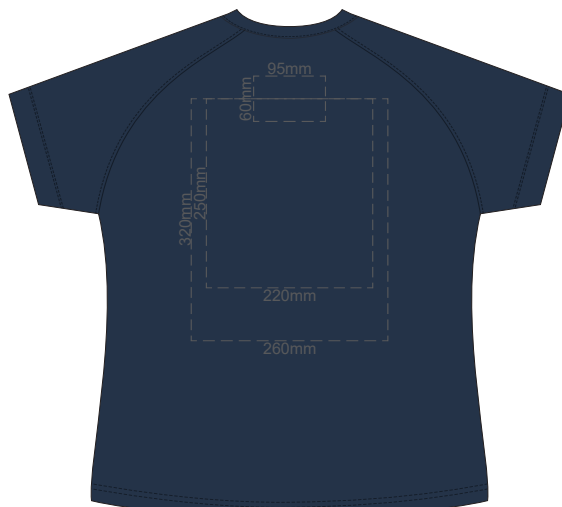

10% of Actual Size
Screen Print

FRONT WOMEN'S EXTRA SMALL

BACK WOMEN'S EXTRA SMALL

10% of Actual Size
Screen Print

WOMEN'S XS
LEFT SLEEVE

WOMEN'S XS
RIGHT SLEEVE

10% of Actual Size
Screen Print

FRONT WOMEN'S SMALL

BACK WOMEN'S SMALL

10% of Actual Size
Screen Print

WOMEN'S SMALL
LEFT SLEEVE

WOMEN'S SMALL
RIGHT SLEEVE

10% of Actual Size
Screen Print

FRONT WOMEN'S MEDIUM

BACK WOMEN'S MEDIUM

10% of Actual Size
Screen Print

WOMEN'S MEDIUM LEFT SLEEVE **WOMEN'S MEDIUM RIGHT SLEEVE**

10% of Actual Size
Screen Print

FRONT WOMEN'S LARGE

BACK WOMEN'S LARGE

10% of Actual Size
Screen Print

WOMEN'S LARGE LEFT SLEEVE **WOMEN'S LARGE RIGHT SLEEVE**

10% of Actual Size
Colourflex Transfer

**WOMEN'S XS
LEFT SLEEVE**

**WOMEN'S XS
RIGHT SLEEVE**

10% of Actual Size
Colourflex Transfer

FRONT WOMEN'S SMALL

Print area 260x200mm can be rotated to best suit.

BACK WOMEN'S SMALL