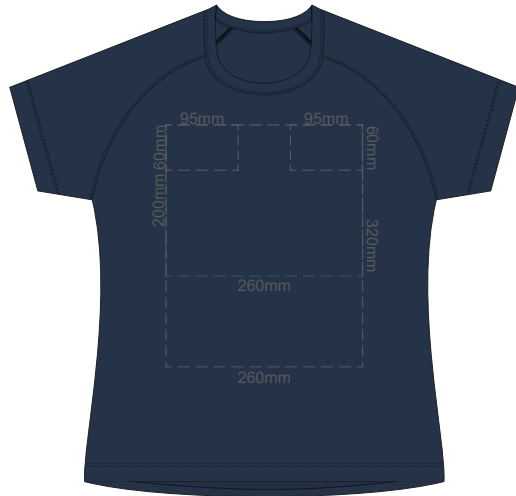

10% of Actual Size
Screen Print

10% of Actual Size
Screen Print

FRONT WOMEN'S XL

BACK WOMEN'S XL

**WOMEN'S XL
LEFT SLEEVE**

**WOMEN'S XL
RIGHT SLEEVE**

10% of Actual Size
Screen Print

10% of Actual Size
Screen Print

FRONT WOMEN'S 2XL

BACK WOMEN'S 2XL

**WOMEN'S 2XL
LEFT SLEEVE**

**WOMEN'S 2XL
RIGHT SLEEVE**

10% of Actual Size
Screen Print

FRONT WOMEN'S 3XL

BACK WOMEN'S 3XL

10% of Actual Size
Screen Print

**WOMEN'S 3XL
LEFT SLEEVE**

**WOMEN'S 3XL
RIGHT SLEEVE**

10% of Actual Size
Colourflex Transfer

FRONT WOMEN'S EXTRA SMALL

Print area 260x200mm can be rotated to best suit.

BACK WOMEN'S EXTRA SMALL

Print area 260x200mm can be rotated to best suit.

10% of Actual Size
Colourflex Transfer

**WOMEN'S XS
LEFT SLEEVE**

**WOMEN'S XS
RIGHT SLEEVE**

10% of Actual Size
Colourflex Transfer

FRONT WOMEN'S SMALL

Print area 260x200mm can be rotated to best suit.

BACK WOMEN'S SMALL