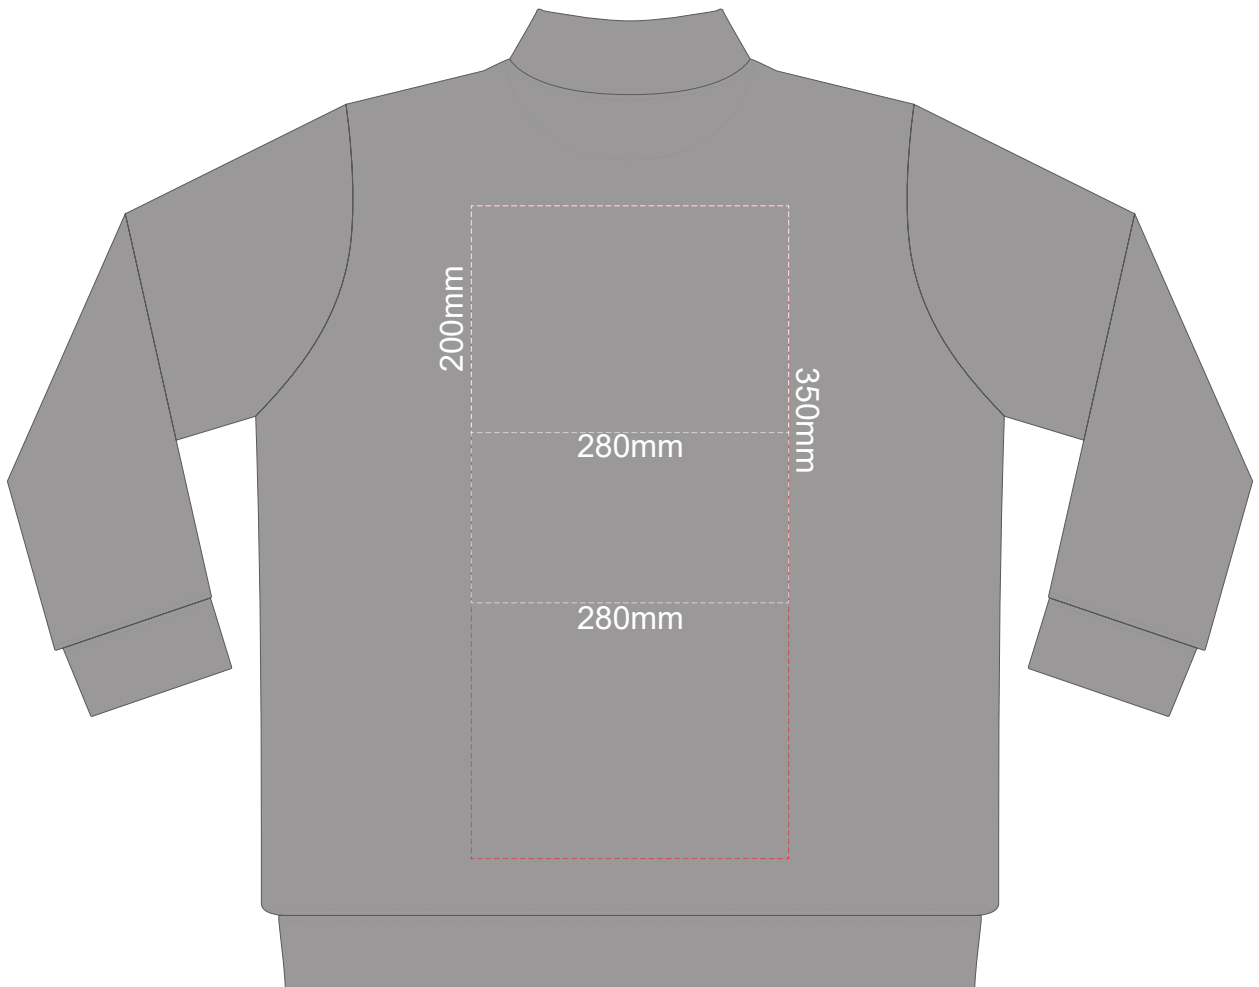

15% of Actual Size
Colourflex Transfer

FRONT LARGE

BACK LARGE

Print area 280x200mm can be rotated to best suit.
Branding area can be moved **anywhere within the red line.**

15% of Actual Size
Colourflex Transfer

FRONT XL

BACK XL

Print area 280x200mm can be rotated to best suit.
Branding area can be moved **anywhere within the red line.**

15% of Actual Size
Colourflex Transfer

FRONT 2XL

BACK 2XL

Print area 280x200mm can be rotated to best suit.
Branding area can be moved **anywhere within the red line.**

15% of Actual Size
Colourflex Transfer

FRONT 3XL

BACK 3XL

Print area 280x200mm can be rotated to best suit.
Branding area can be moved **anywhere within the red line.**

15% of Actual Size
Colourflex Transfer

FRONT 4XL

BACK 4XL

Print area 280x200mm can be rotated to best suit.
Branding area can be moved **anywhere within the red line.**

15% of Actual Size
Colourflex Transfer

SIDE 1 XS

SIDE 2 XS

15% of Actual Size
Colourflex Transfer