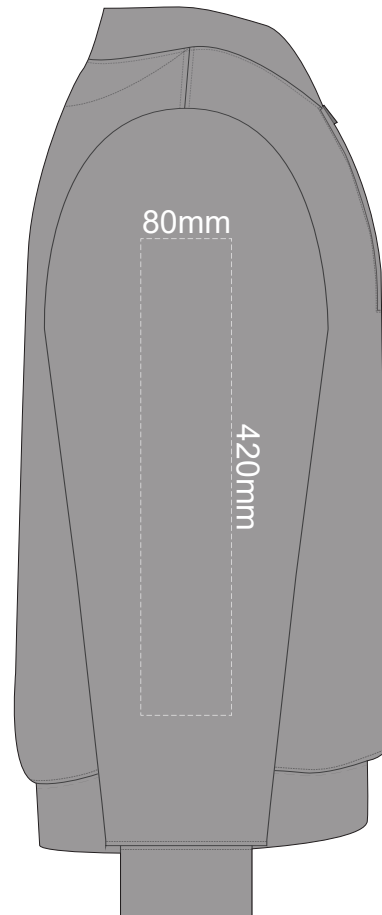

FRONT 4XL

BACK 4XL

Print area 280x200mm can be rotated to best suit.
Branding area can be moved **anywhere within the red line.**

15% of Actual Size
Colourflex Transfer

SIDE 1 XS

SIDE 2 XS

15% of Actual Size
Colourflex Transfer

SIDE 1 SMALL

SIDE 2 SMALL

15% of Actual Size
Colourflex Transfer

SIDE 1 MEDIUM

SIDE 2 MEDIUM

15% of Actual Size
Colourflex Transfer

SIDE 1 LARGE

SIDE 2 LARGE

15% of Actual Size
Colourflex Transfer

SIDE 1 XL

SIDE 2 XL

15% of Actual Size
Colourflex Transfer

SIDE 1 2XL

SIDE 2 2XL

15% of Actual Size
Colourflex Transfer

SIDE 1 3XL

SIDE 2 3XL

15% of Actual Size
Colourflex Transfer

SIDE 1 4XL

SIDE 2 4XL

15% of Actual Size
Embroidery

FRONT XS

15% of Actual Size
Embroidery

FRONT SMALL