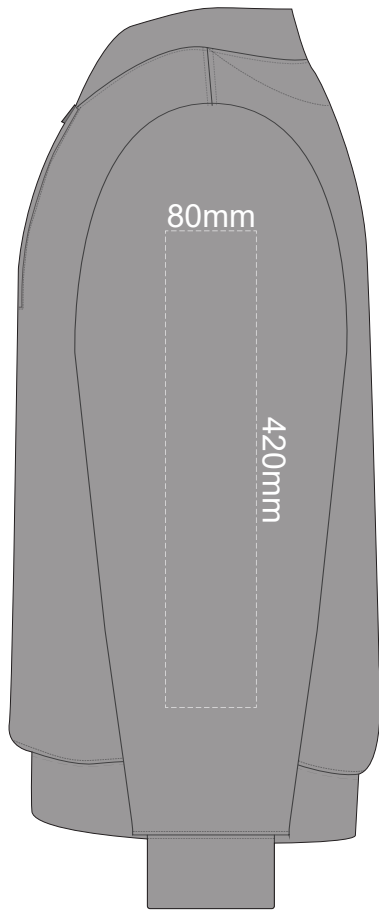

15% of Actual Size
Colourflex Transfer

FRONT XS

BACK XS

Print area 280x200mm can be rotated to best suit.
Branding area can be moved **anywhere within the red line.**

15% of Actual Size
Colourflex Transfer

FRONT 4XL

BACK 4XL

Print area 280x200mm can be rotated to best suit.
Branding area can be moved **anywhere within the red line.**

15% of Actual Size
Colourflex Transfer

SIDE 1 XS

SIDE 2 XS

15% of Actual Size
Colourflex Transfer

SIDE 1 SMALL

SIDE 2 SMALL

15% of Actual Size
Colourflex Transfer

SIDE 1 MEDIUM

SIDE 2 MEDIUM

15% of Actual Size
Colourflex Transfer

SIDE 1 LARGE

SIDE 2 LARGE

15% of Actual Size
Colourflex Transfer

SIDE 1 XL

SIDE 2 XL

15% of Actual Size
Colourflex Transfer

SIDE 1 2XL

SIDE 2 2XL

15% of Actual Size
Colourflex Transfer

SIDE 1 3XL