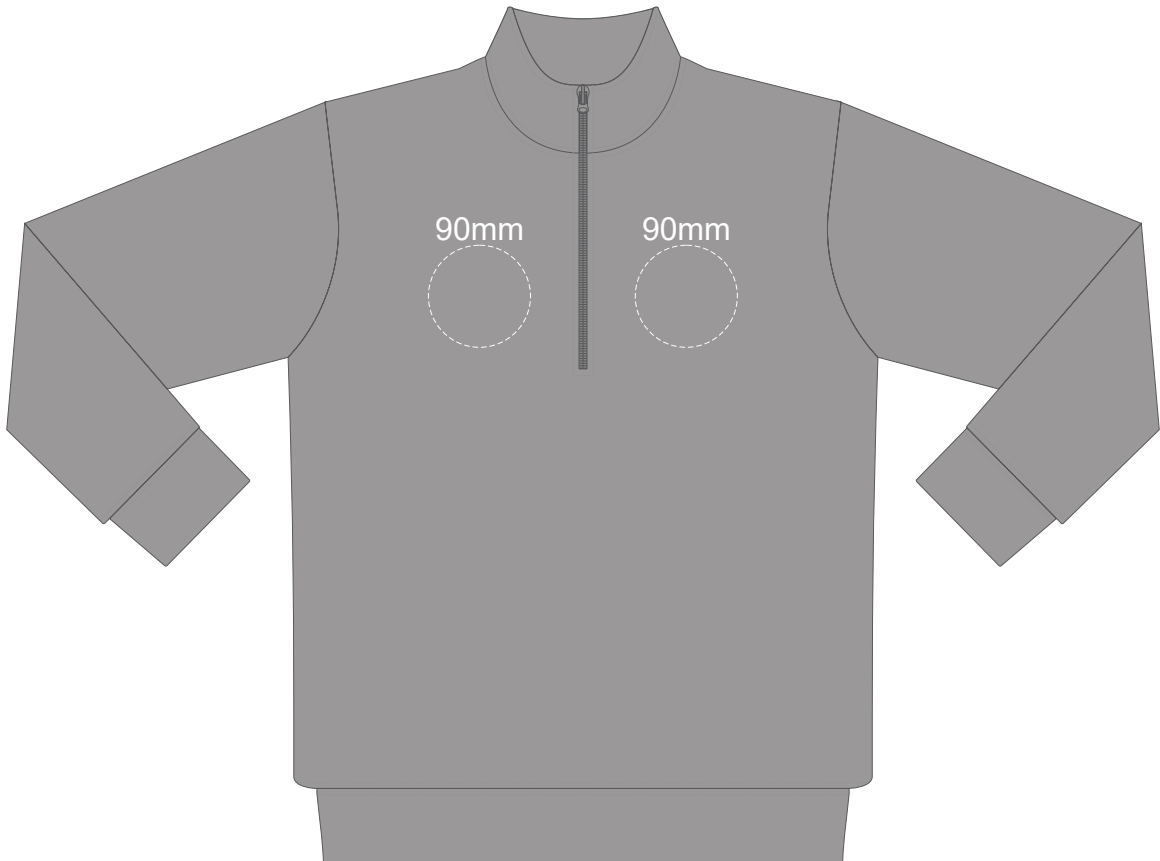

FRONT 4XL

BACK 4XL

Print area 280x200mm can be rotated to best suit.
Branding area can be moved **anywhere within the red line.**

15% of Actual Size
Colourflex Transfer

SIDE 1 XS

SIDE 2 XS

15% of Actual Size
Colourflex Transfer

15% of Actual Size
Colourflex Transfer

SIDE 1 XL

SIDE 2 XL

15% of Actual Size
Colourflex Transfer

SIDE 1 2XL

SIDE 2 2XL

15% of Actual Size
Colourflex Transfer

SIDE 1 3XL

SIDE 2 3XL

15% of Actual Size
Colourflex Transfer

SIDE 1 4XL

SIDE 2 4XL

15% of Actual Size
Embroidery

FRONT XS

15% of Actual Size
Embroidery

FRONT SMALL

15% of Actual Size
Embroidery

FRONT MEDIUM

15% of Actual Size
Embroidery

FRONT LARGE

15% of Actual Size
Embroidery

FRONT XL

15% of Actual Size
Embroidery

FRONT 2XL