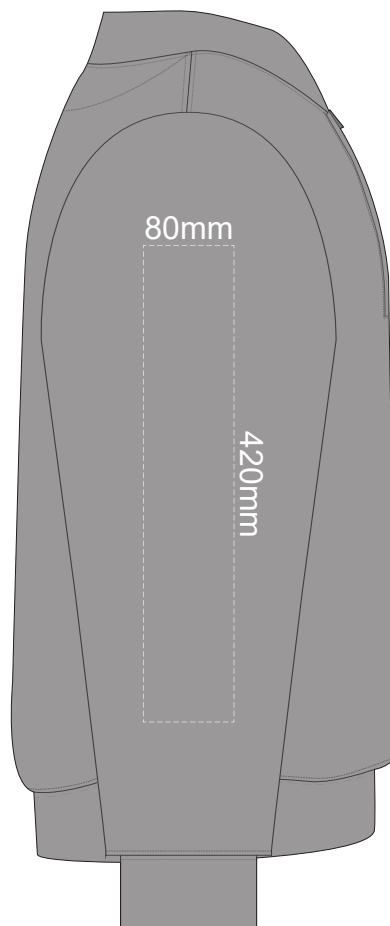

FRONT 4XL

BACK 4XL

Print area 280x200mm can be rotated to best suit.
Branding area can be moved **anywhere within the red line.**

15% of Actual Size
Colourflex Transfer

SIDE 1 XS

SIDE 2 XS

15% of Actual Size
Colourflex Transfer

SIDE 1 SMALL

SIDE 2 SMALL

15% of Actual Size
Colourflex Transfer

SIDE 1 MEDIUM

SIDE 2 MEDIUM

15% of Actual Size
Colourflex Transfer

SIDE 1 LARGE

SIDE 2 LARGE

15% of Actual Size
Colourflex Transfer

SIDE 1 XL

SIDE 2 XL

15% of Actual Size
Colourflex Transfer

SIDE 1 2XL

SIDE 2 2XL

15% of Actual Size
Colourflex Transfer

SIDE 1 3XL

SIDE 2 3XL

15% of Actual Size
Colourflex Transfer

SIDE 1 4XL

SIDE 2 4XL

15% of Actual Size
Embroidery

FRONT XS

15% of Actual Size
Embroidery

FRONT SMALL