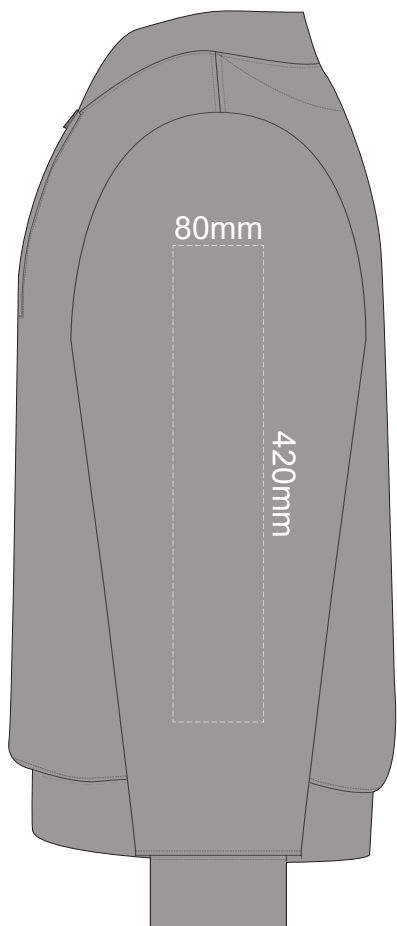

FRONT 4XL

BACK 4XL

Print area 280x200mm can be rotated to best suit.
Branding area can be moved **anywhere within the red line.**

15% of Actual Size
Colourflex Transfer

SIDE 1 XS

SIDE 2 XS

15% of Actual Size
Colourflex Transfer

SIDE 1 SMALL

SIDE 2 SMALL

15% of Actual Size
Colourflex Transfer

SIDE 1 MEDIUM

SIDE 2 MEDIUM

15% of Actual Size
Colourflex Transfer

SIDE 1 LARGE

SIDE 2 LARGE

15% of Actual Size
Colourflex Transfer

SIDE 1 XL

SIDE 2 XL

15% of Actual Size
Colourflex Transfer

SIDE 1 2XL

SIDE 2 2XL

15% of Actual Size
Colourflex Transfer

SIDE 1 3XL

SIDE 2 3XL

15% of Actual Size
Colourflex Transfer

SIDE 1 4XL

SIDE 2 4XL

15% of Actual Size
Embroidery

FRONT XS

15% of Actual Size
Embroidery

FRONT SMALL