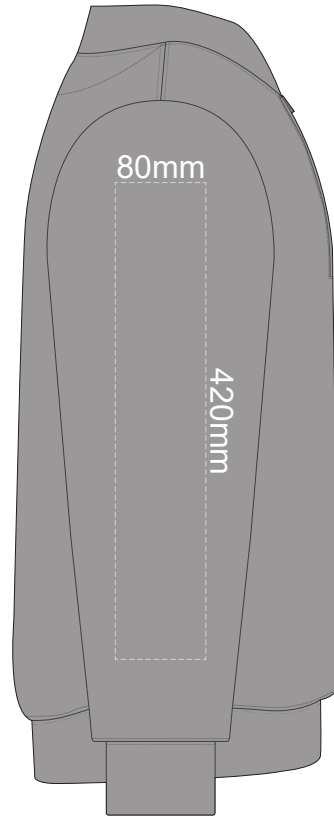

15% of Actual Size
Colourflex Transfer

FRONT XS

BACK XS

Print area 280x200mm can be rotated to best suit.
Branding area can be moved **anywhere within the red line.**

15% of Actual Size
Colourflex Transfer

15% of Actual Size
Colourflex Transfer

FRONT 3XL

BACK 3XL

Print area 280x200mm can be rotated to best suit.
Branding area can be moved **anywhere within the red line.**

15% of Actual Size
Colourflex Transfer

FRONT 4XL

BACK 4XL

Print area 280x200mm can be rotated to best suit.
Branding area can be moved **anywhere within the red line.**

15% of Actual Size
Colourflex Transfer

SIDE 1 XS

SIDE 2 XS

15% of Actual Size
Colourflex Transfer

SIDE 1 SMALL

SIDE 2 SMALL

15% of Actual Size
Colourflex Transfer

SIDE 1 MEDIUM

SIDE 2 MEDIUM

15% of Actual Size
Colourflex Transfer

SIDE 1 LARGE

SIDE 2 LARGE