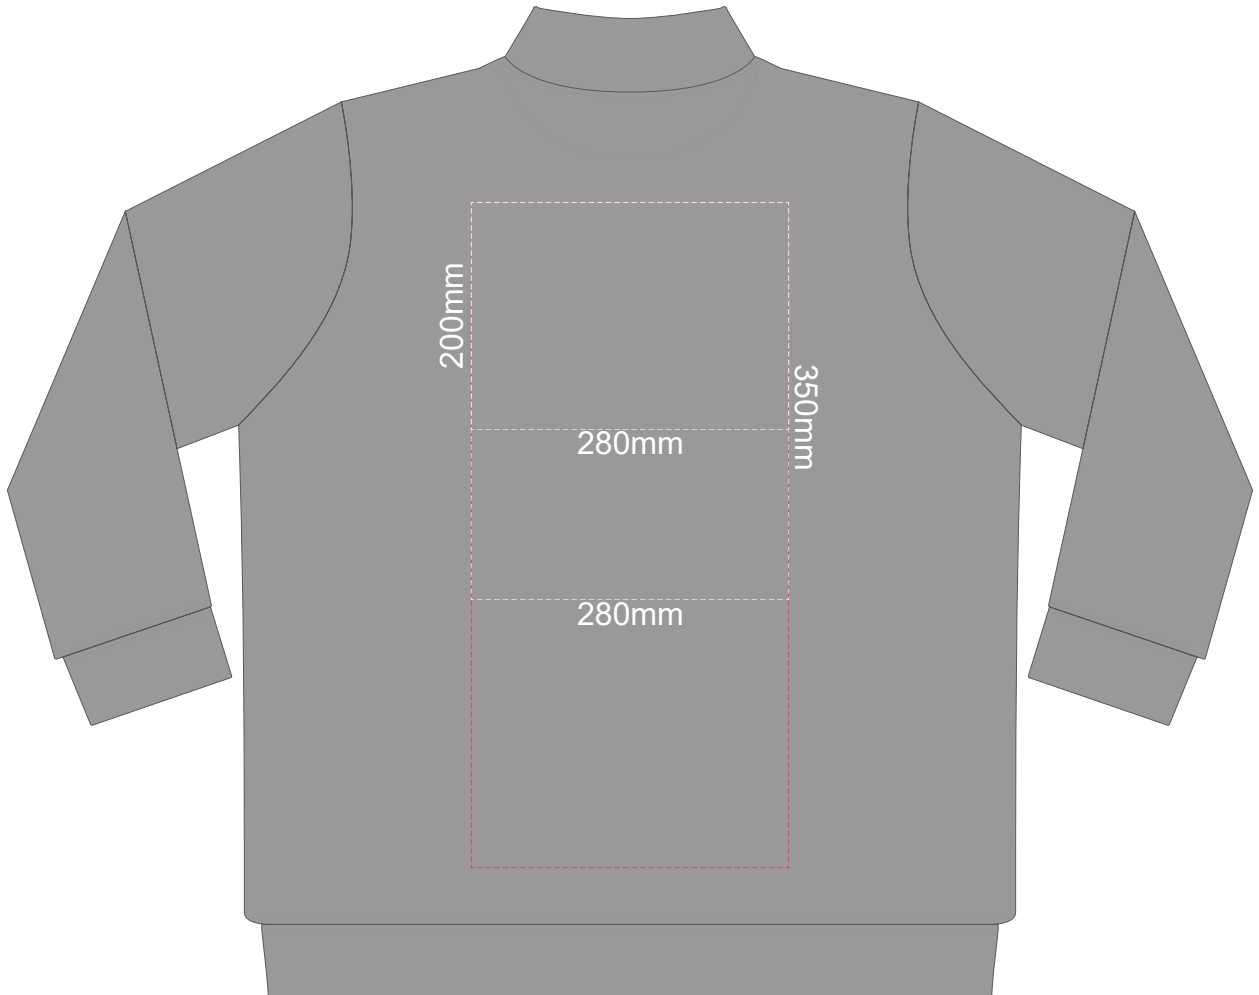

15% of Actual Size
Colourflex Transfer

FRONT XS

BACK XS

Print area 280x200mm can be rotated to best suit.
Branding area can be moved **anywhere within the red line.**

15% of Actual Size
Colourflex Transfer

FRONT XL

BACK XL

Print area 280x200mm can be rotated to best suit.
Branding area can be moved **anywhere within the red line.**

15% of Actual Size
Colourflex Transfer

FRONT 2XL

BACK 2XL

Print area 280x200mm can be rotated to best suit.
Branding area can be moved **anywhere within the red line.**

15% of Actual Size
Colourflex Transfer

FRONT 3XL

BACK 3XL

Print area 280x200mm can be rotated to best suit.
Branding area can be moved **anywhere within the red line.**

15% of Actual Size
Colourflex Transfer

FRONT 4XL

BACK 4XL

Print area 280x200mm can be rotated to best suit.
Branding area can be moved **anywhere within the red line.**

15% of Actual Size
Colourflex Transfer

SIDE 1 XS

SIDE 2 XS

15% of Actual Size
Colourflex Transfer