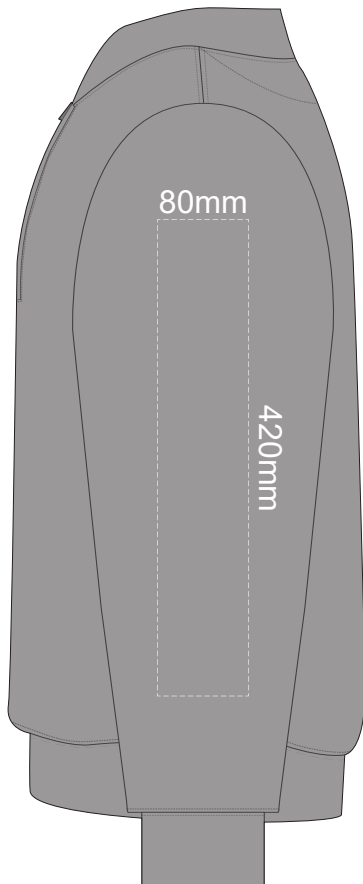

FRONT 4XL

BACK 4XL

Print area 280x200mm can be rotated to best suit.
Branding area can be moved **anywhere within the red line.**

15% of Actual Size
Colourflex Transfer

SIDE 1 XS

SIDE 2 XS

15% of Actual Size
Colourflex Transfer

SIDE 1 SMALL

SIDE 2 SMALL

15% of Actual Size
Colourflex Transfer

SIDE 1 MEDIUM

SIDE 2 MEDIUM

15% of Actual Size
Colourflex Transfer

SIDE 1 LARGE

SIDE 2 LARGE

15% of Actual Size
Colourflex Transfer

SIDE 1 XL

SIDE 2 XL

15% of Actual Size
Colourflex Transfer

SIDE 1 2XL

SIDE 2 2XL

15% of Actual Size
Colourflex Transfer

SIDE 1 3XL

SIDE 2 3XL

15% of Actual Size
Colourflex Transfer

SIDE 1 4XL

SIDE 2 4XL

15% of Actual Size
Embroidery

FRONT XS

15% of Actual Size
Embroidery

FRONT SMALL