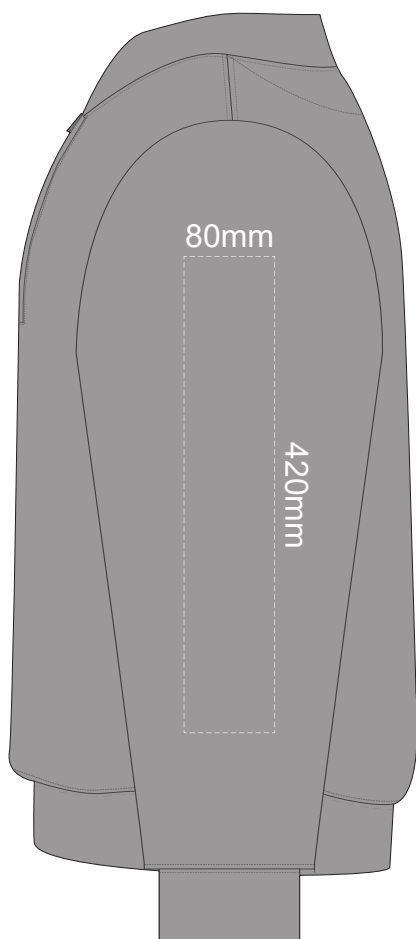

FRONT 4XL

BACK 4XL

Print area 280x200mm can be rotated to best suit.
Branding area can be moved **anywhere within the red line.**

15% of Actual Size
Colourflex Transfer

SIDE 1 XS

SIDE 2 XS

15% of Actual Size
Colourflex Transfer

SIDE 1 SMALL

SIDE 2 SMALL

15% of Actual Size
Colourflex Transfer

SIDE 1 MEDIUM

SIDE 2 MEDIUM

15% of Actual Size
Colourflex Transfer

SIDE 1 LARGE

SIDE 2 LARGE

15% of Actual Size
Colourflex Transfer

SIDE 1 XL

SIDE 2 XL

15% of Actual Size
Colourflex Transfer

SIDE 1 2XL

SIDE 2 2XL

15% of Actual Size
Colourflex Transfer

SIDE 1 3XL

SIDE 2 3XL

15% of Actual Size
Colourflex Transfer

SIDE 1 4XL

SIDE 2 4XL

15% of Actual Size
Embroidery

FRONT XS

15% of Actual Size
Embroidery

FRONT SMALL