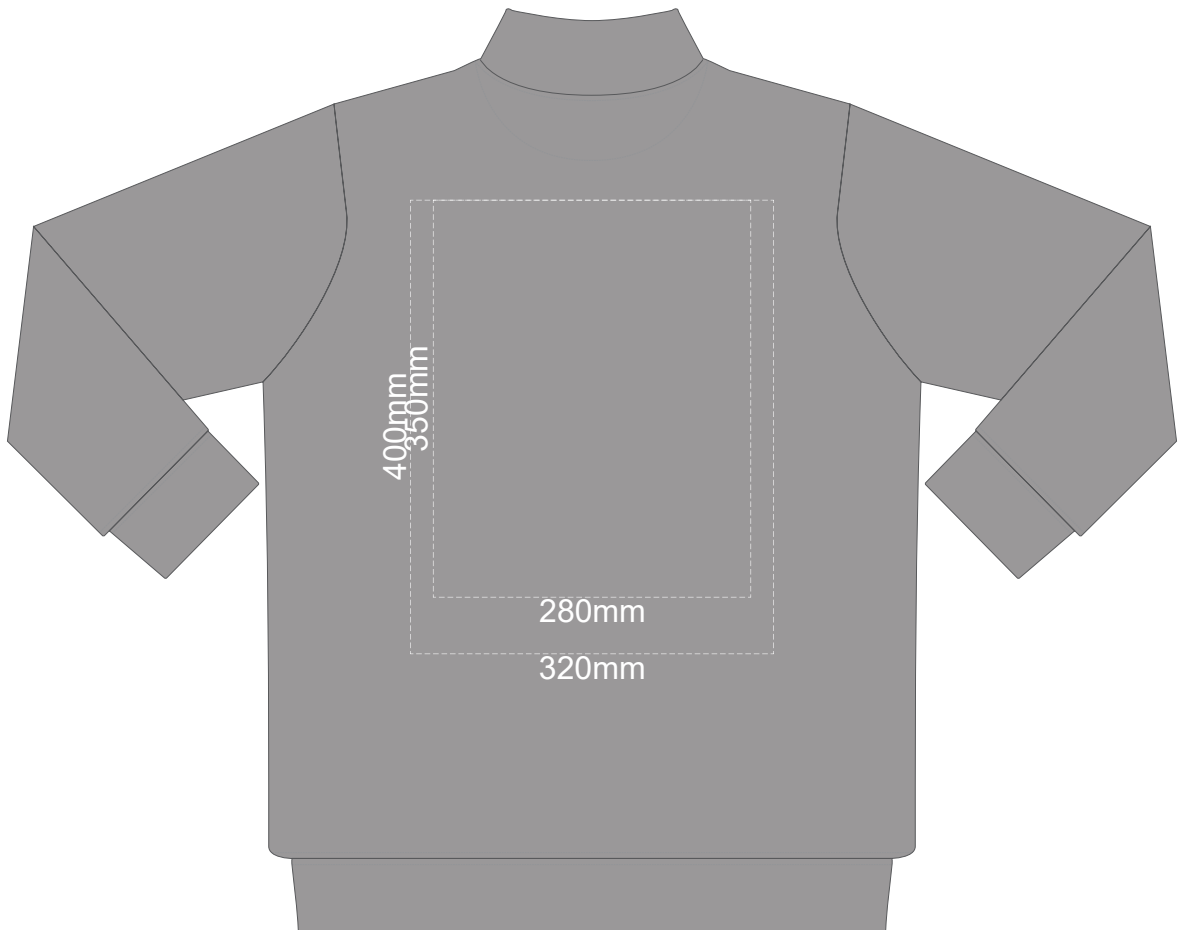

15% of Actual Size
Screen Print

BACK LARGE