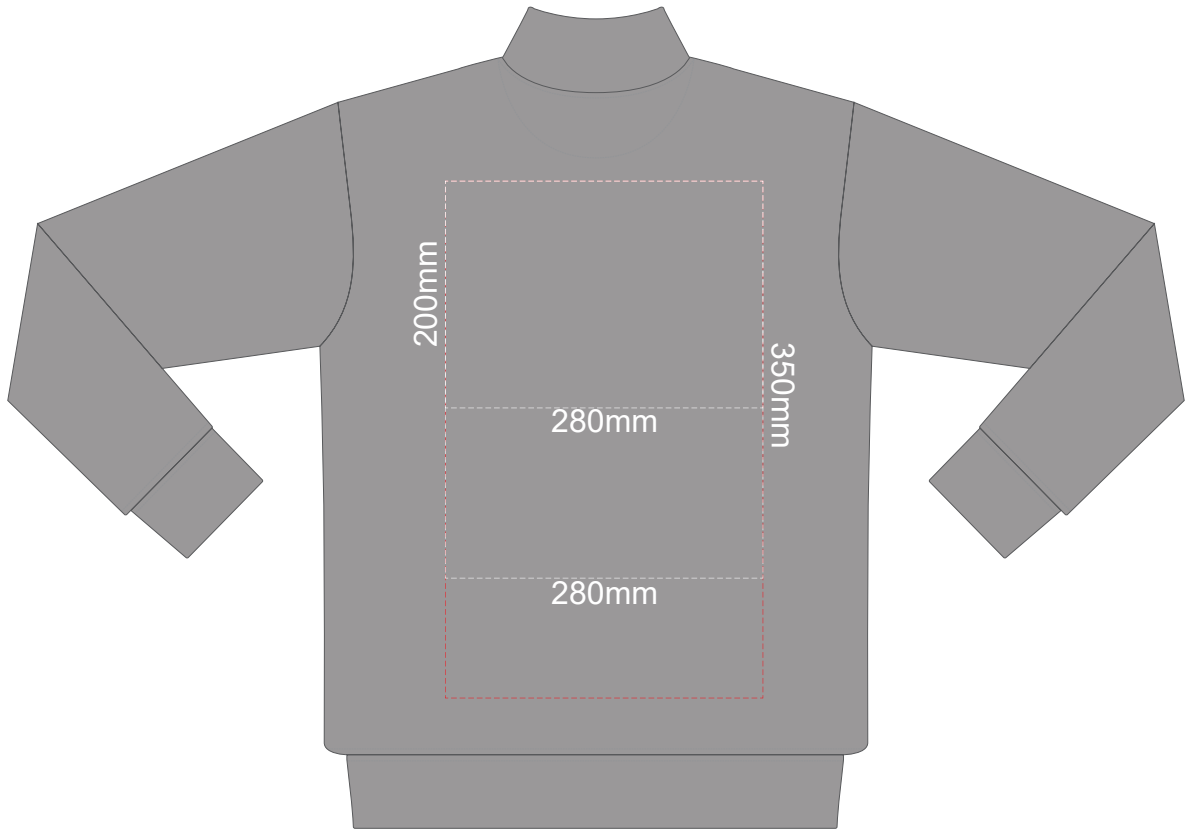

FRONT 2XL

BACK 2XL

15% of Actual Size
Screen Print

FRONT 3XL

BACK 3XL

15% of Actual Size
Screen Print

FRONT 4XL

BACK 4XL

15% of Actual Size
Colourflex Transfer

FRONT XS

BACK XS

Print area 280x200mm can be rotated to best suit.
Branding area can be moved **anywhere within the red line.**

15% of Actual Size
Colourflex Transfer

FRONT SMALL

BACK SMALL

Print area 280x200mm can be rotated to best suit.
Branding area can be moved **anywhere within the red line.**

15% of Actual Size
Colourflex Transfer

FRONT MEDIUM

BACK MEDIUM

Print area 280x200mm can be rotated to best suit.
Branding area can be moved **anywhere within the red line.**

15% of Actual Size
Colourflex Transfer

FRONT LARGE

BACK LARGE

Print area 280x200mm can be rotated to best suit.
Branding area can be moved **anywhere within the red line.**

15% of Actual Size
Colourflex Transfer