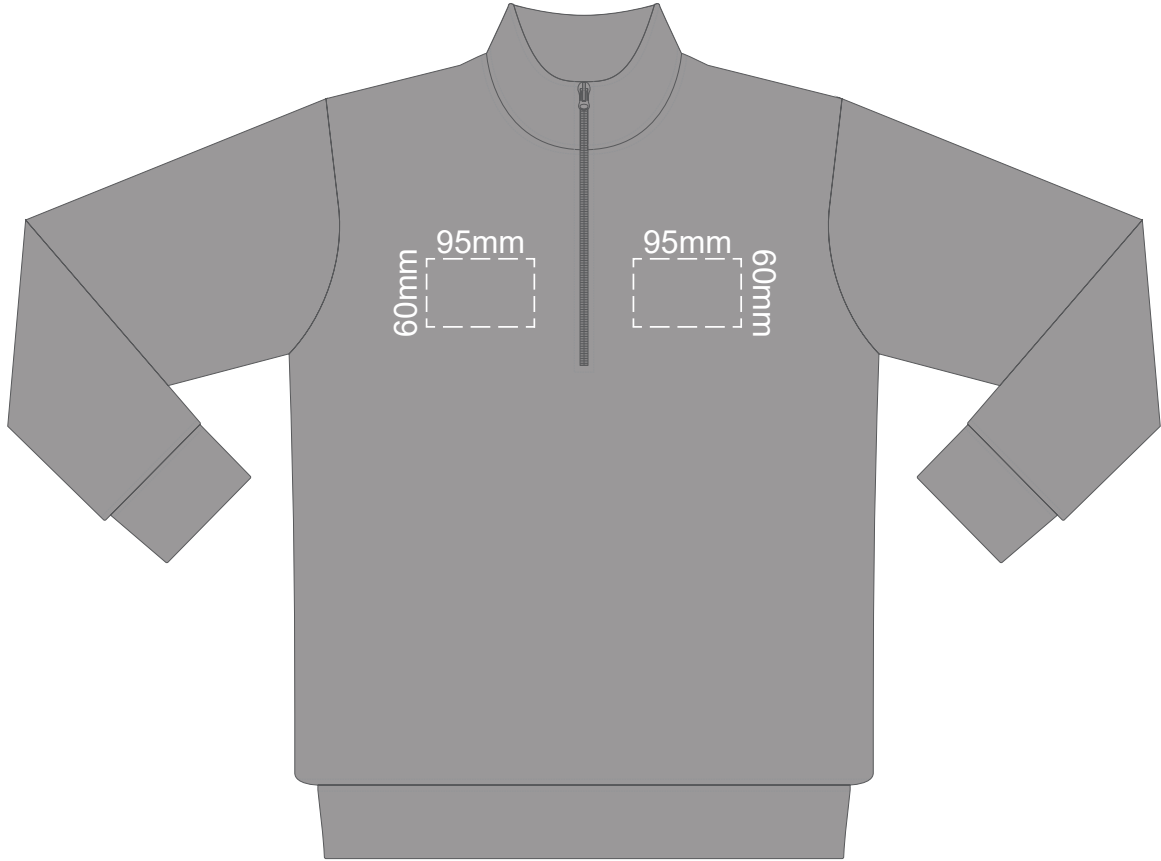

15% of Actual Size
Colourflex Transfer

FRONT XS

BACK XS

Print area 280x200mm can be rotated to best suit.
Branding area can be moved **anywhere within the red line.**

15% of Actual Size
Colourflex Transfer

FRONT SMALL

BACK SMALL

Print area 280x200mm can be rotated to best suit.
Branding area can be moved **anywhere within the red line.**

15% of Actual Size
Colourflex Transfer

FRONT MEDIUM

BACK MEDIUM

Print area 280x200mm can be rotated to best suit.
Branding area can be moved **anywhere within the red line.**

15% of Actual Size
Colourflex Transfer

FRONT LARGE

BACK LARGE

Print area 280x200mm can be rotated to best suit.
Branding area can be moved **anywhere within the red line.**

15% of Actual Size
Colourflex Transfer

FRONT 4XL

BACK 4XL

Print area 280x200mm can be rotated to best suit.
Branding area can be moved **anywhere within the red line.**

15% of Actual Size
Colourflex Transfer

SIDE 1 XS

SIDE 2 XS

15% of Actual Size
Colourflex Transfer