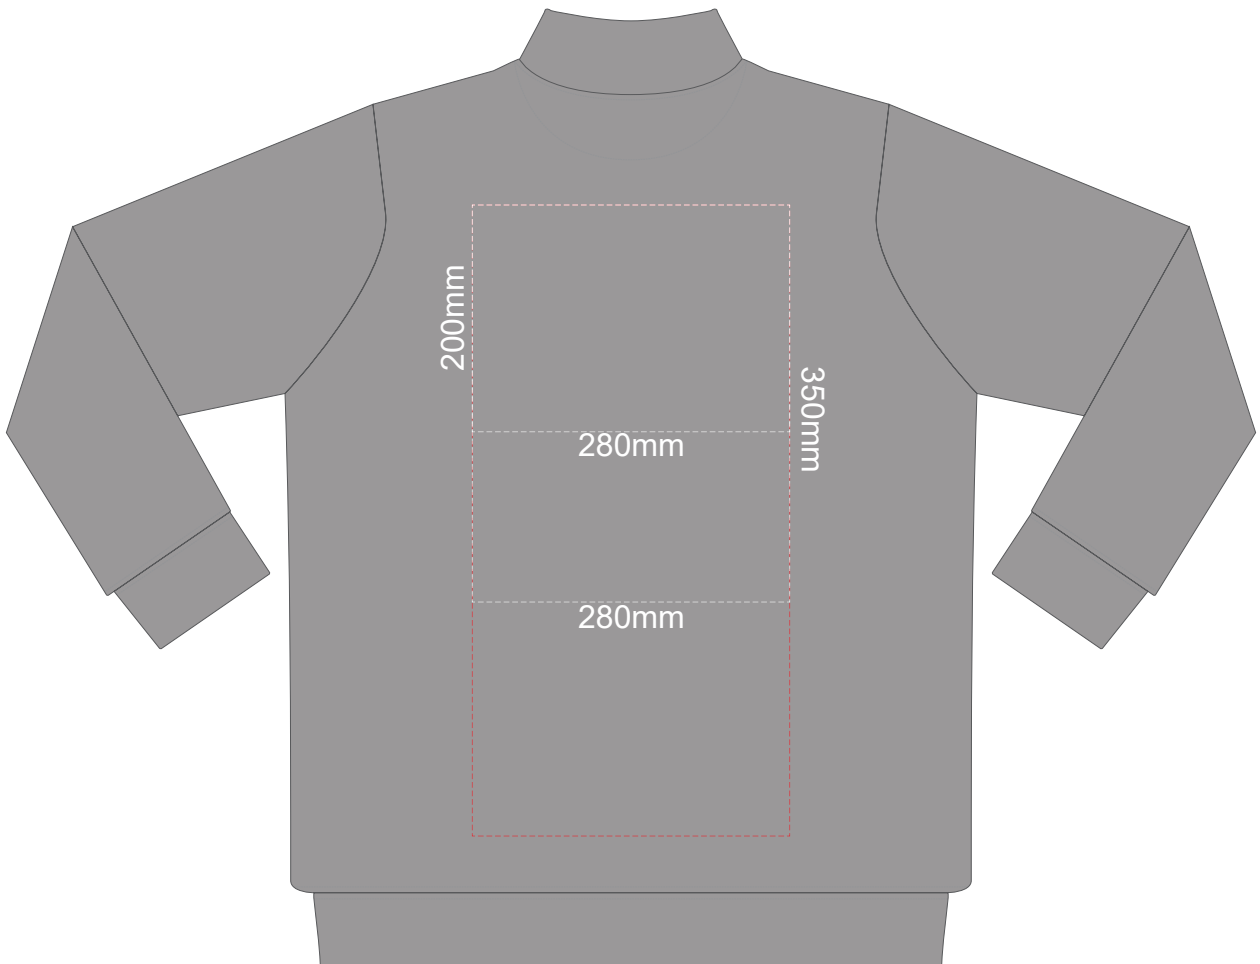

15% of Actual Size
Colourflex Transfer

FRONT XS

BACK XS

Print area 280x200mm can be rotated to best suit.
Branding area can be moved **anywhere within the red line.**

15% of Actual Size
Colourflex Transfer

FRONT SMALL

BACK SMALL

Print area 280x200mm can be rotated to best suit.
Branding area can be moved **anywhere within the red line.**

15% of Actual Size
Colourflex Transfer

FRONT MEDIUM

BACK MEDIUM

Print area 280x200mm can be rotated to best suit.
Branding area can be moved **anywhere within the red line.**

15% of Actual Size
Colourflex Transfer

FRONT LARGE

BACK LARGE

Print area 280x200mm can be rotated to best suit.
Branding area can be moved **anywhere within the red line.**

15% of Actual Size
Colourflex Transfer

FRONT XL

BACK XL

Print area 280x200mm can be rotated to best suit.
Branding area can be moved **anywhere within the red line.**

15% of Actual Size
Colourflex Transfer

FRONT 2XL

BACK 2XL

Print area 280x200mm can be rotated to best suit.
Branding area can be moved **anywhere within the red line.**