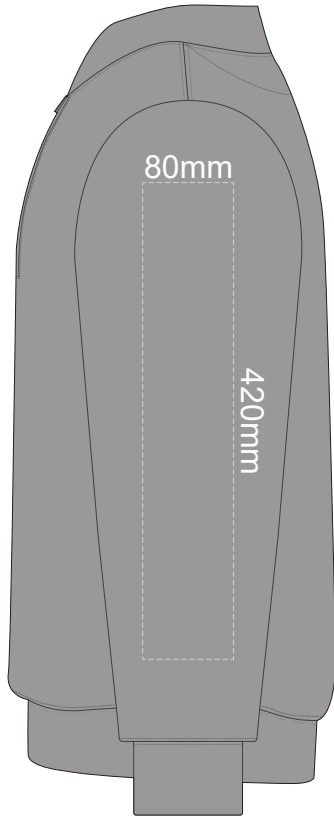

15% of Actual Size
Colourflex Transfer

FRONT XS

BACK XS

Print area 280x200mm can be rotated to best suit.
Branding area can be moved **anywhere within the red line.**

15% of Actual Size
Colourflex Transfer

15% of Actual Size
Colourflex Transfer

FRONT 3XL

BACK 3XL

Print area 280x200mm can be rotated to best suit.
Branding area can be moved **anywhere within the red line.**

15% of Actual Size
Colourflex Transfer

FRONT 4XL

BACK 4XL

Print area 280x200mm can be rotated to best suit.
Branding area can be moved **anywhere within the red line.**

15% of Actual Size
Colourflex Transfer

SIDE 1 XS

SIDE 2 XS

15% of Actual Size
Colourflex Transfer

SIDE 1 SMALL

SIDE 2 SMALL

15% of Actual Size
Colourflex Transfer

SIDE 1 MEDIUM

SIDE 2 MEDIUM

15% of Actual Size
Colourflex Transfer

SIDE 1 LARGE

SIDE 2 LARGE