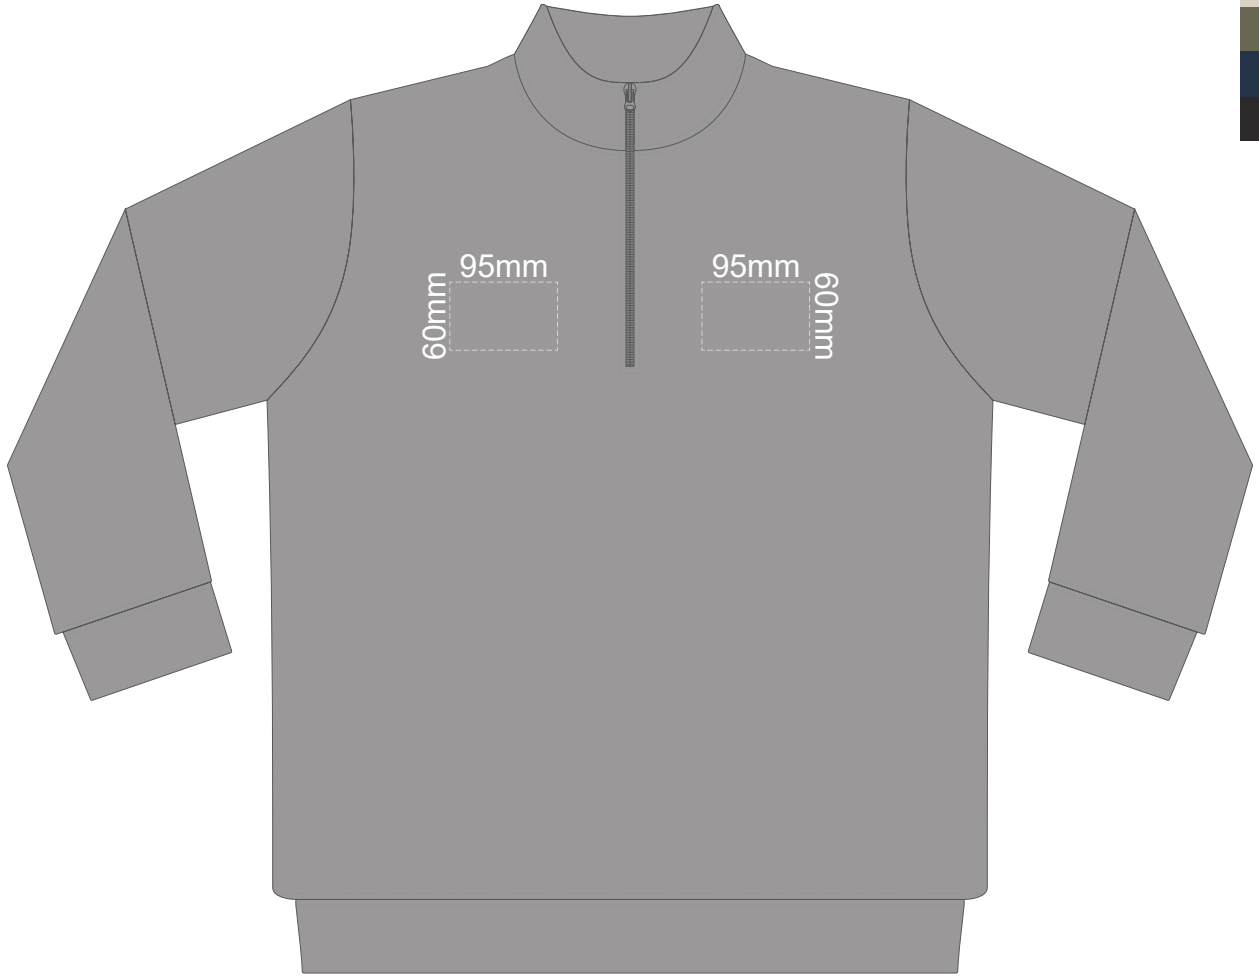

BACK MEDIUM

15% of Actual Size
Screen Print

FRONT LARGE

BACK LARGE

15% of Actual Size
Screen Print

FRONT XL

BACK XL

15% of Actual Size
Screen Print

15% of Actual Size
Colourflex Transfer

FRONT XS

BACK XS

Print area 280x200mm can be rotated to best suit.
Branding area can be moved **anywhere within the red line.**

15% of Actual Size
Colourflex Transfer

FRONT SMALL

BACK SMALL

Print area 280x200mm can be rotated to best suit.
Branding area can be moved **anywhere within the red line.**

15% of Actual Size
Colourflex Transfer

FRONT MEDIUM

BACK MEDIUM

Print area 280x200mm can be rotated to best suit.
Branding area can be moved **anywhere within the red line.**

15% of Actual Size
Colourflex Transfer

FRONT LARGE

BACK LARGE

Print area 280x200mm can be rotated to best suit.
Branding area can be moved **anywhere within the red line.**

15% of Actual Size
Colourflex Transfer