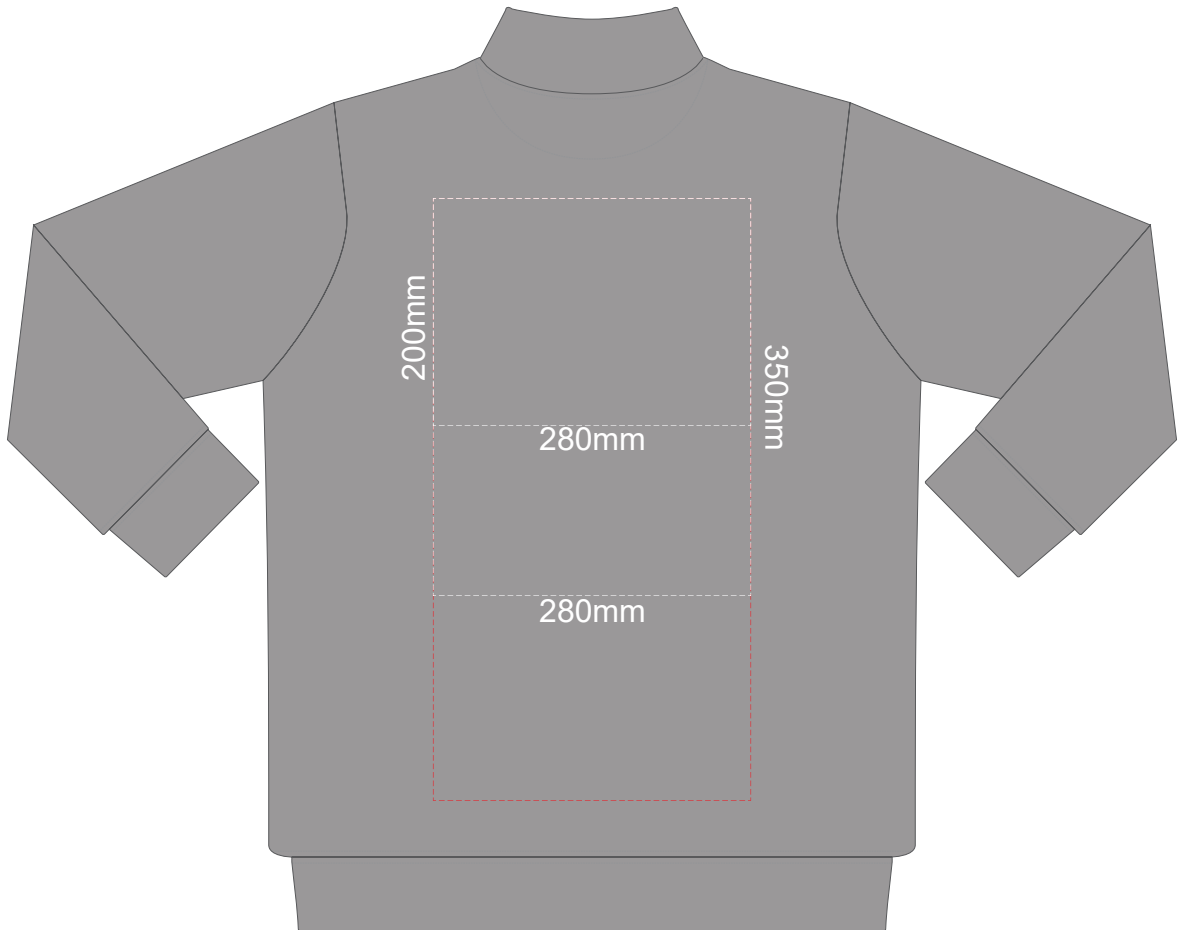

15% of Actual Size
Colourflex Transfer

FRONT XS

BACK XS

Print area 280x200mm can be rotated to best suit.
Branding area can be moved **anywhere within the red line.**

15% of Actual Size
Colourflex Transfer

FRONT SMALL

BACK SMALL

Print area 280x200mm can be rotated to best suit.
Branding area can be moved **anywhere within the red line.**

15% of Actual Size
Colourflex Transfer

FRONT MEDIUM

BACK MEDIUM

Print area 280x200mm can be rotated to best suit.
Branding area can be moved **anywhere within the red line.**

15% of Actual Size
Colourflex Transfer

FRONT LARGE

BACK LARGE

Print area 280x200mm can be rotated to best suit.
Branding area can be moved **anywhere within the red line.**

15% of Actual Size
Colourflex Transfer

FRONT XL

BACK XL

Print area 280x200mm can be rotated to best suit.
Branding area can be moved **anywhere within the red line.**

15% of Actual Size
Colourflex Transfer

FRONT 2XL

BACK 2XL

Print area 280x200mm can be rotated to best suit.
Branding area can be moved **anywhere within the red line.**