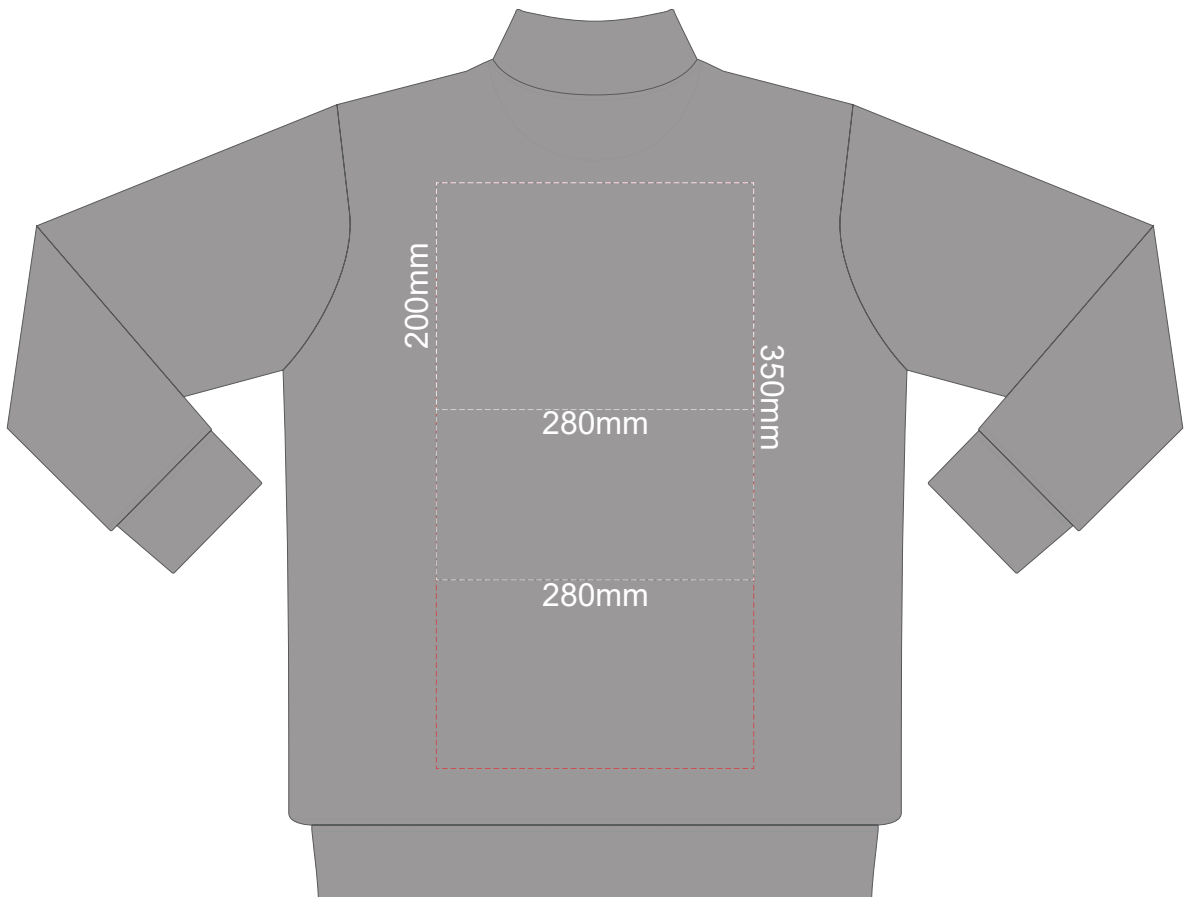

15% of Actual Size
Colourflex Transfer

FRONT XS

BACK XS

Print area 280x200mm can be rotated to best suit.
Branding area can be moved **anywhere within the red line.**

15% of Actual Size
Colourflex Transfer

FRONT SMALL

BACK SMALL

Print area 280x200mm can be rotated to best suit.
Branding area can be moved **anywhere within the red line.**

15% of Actual Size
Colourflex Transfer

FRONT MEDIUM

BACK MEDIUM

Print area 280x200mm can be rotated to best suit.
Branding area can be moved **anywhere within the red line.**

15% of Actual Size
Colourflex Transfer

FRONT LARGE

BACK LARGE

Print area 280x200mm can be rotated to best suit.
Branding area can be moved **anywhere within the red line.**

15% of Actual Size
Colourflex Transfer

FRONT XL

BACK XL

Print area 280x200mm can be rotated to best suit.
Branding area can be moved **anywhere within the red line.**

15% of Actual Size
Colourflex Transfer

FRONT 2XL

BACK 2XL

Print area 280x200mm can be rotated to best suit.
Branding area can be moved **anywhere within the red line.**