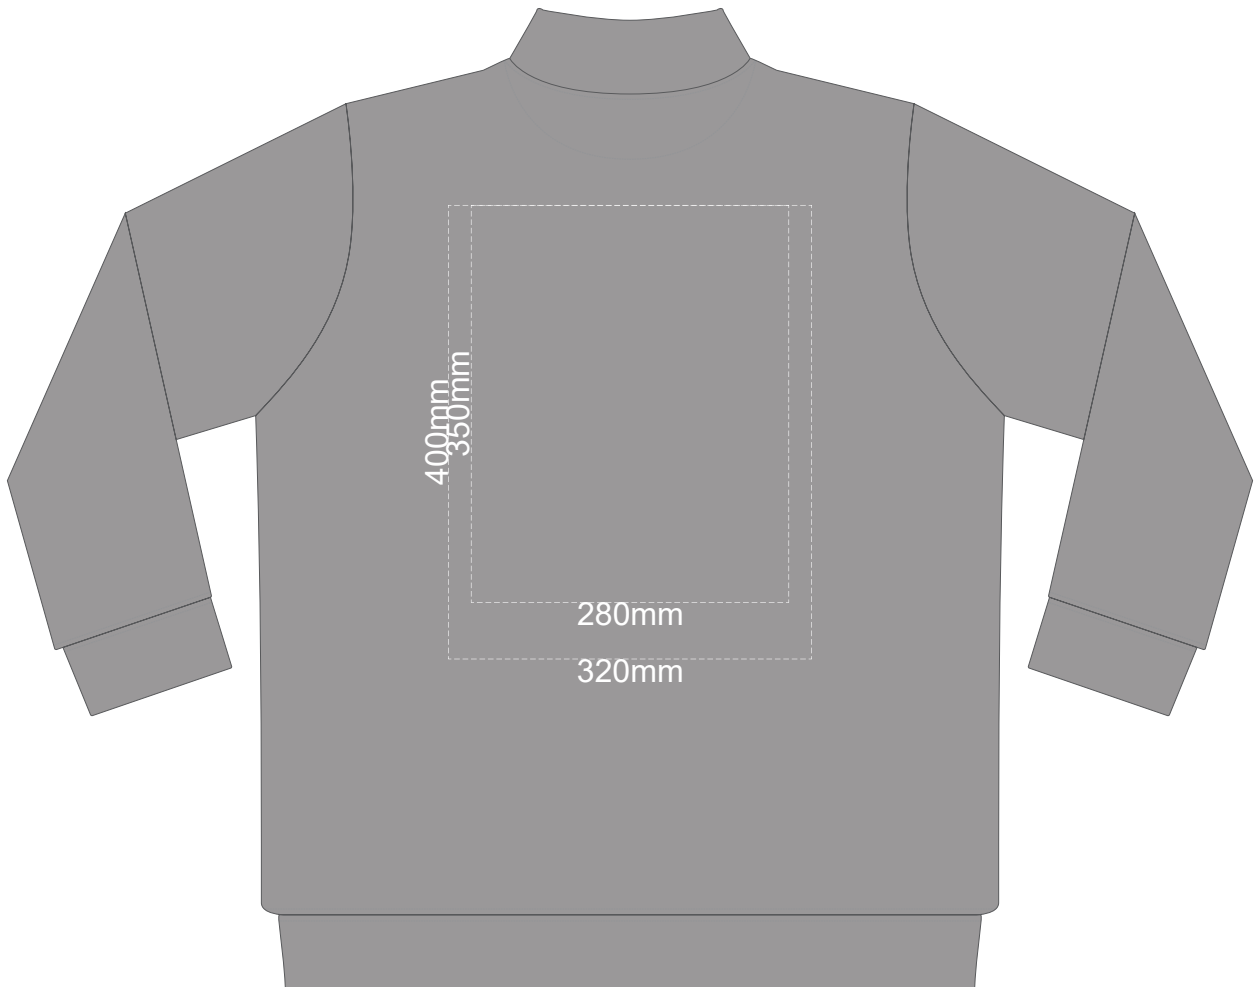

FRONT 2XL

BACK 2XL

15% of Actual Size
Screen Print

FRONT 3XL

BACK 3XL

15% of Actual Size
Screen Print

FRONT 4XL

BACK 4XL

15% of Actual Size
Colourflex Transfer

FRONT XS

BACK XS

Print area 280x200mm can be rotated to best suit.
Branding area can be moved **anywhere within the red line.**

15% of Actual Size
Colourflex Transfer

FRONT SMALL

BACK SMALL

Print area 280x200mm can be rotated to best suit.
Branding area can be moved **anywhere within the red line.**

15% of Actual Size
Colourflex Transfer

FRONT MEDIUM

BACK MEDIUM

Print area 280x200mm can be rotated to best suit.
Branding area can be moved **anywhere within the red line.**

15% of Actual Size
Colourflex Transfer

FRONT LARGE

BACK LARGE

Print area 280x200mm can be rotated to best suit.
Branding area can be moved **anywhere within the red line.**

15% of Actual Size
Colourflex Transfer