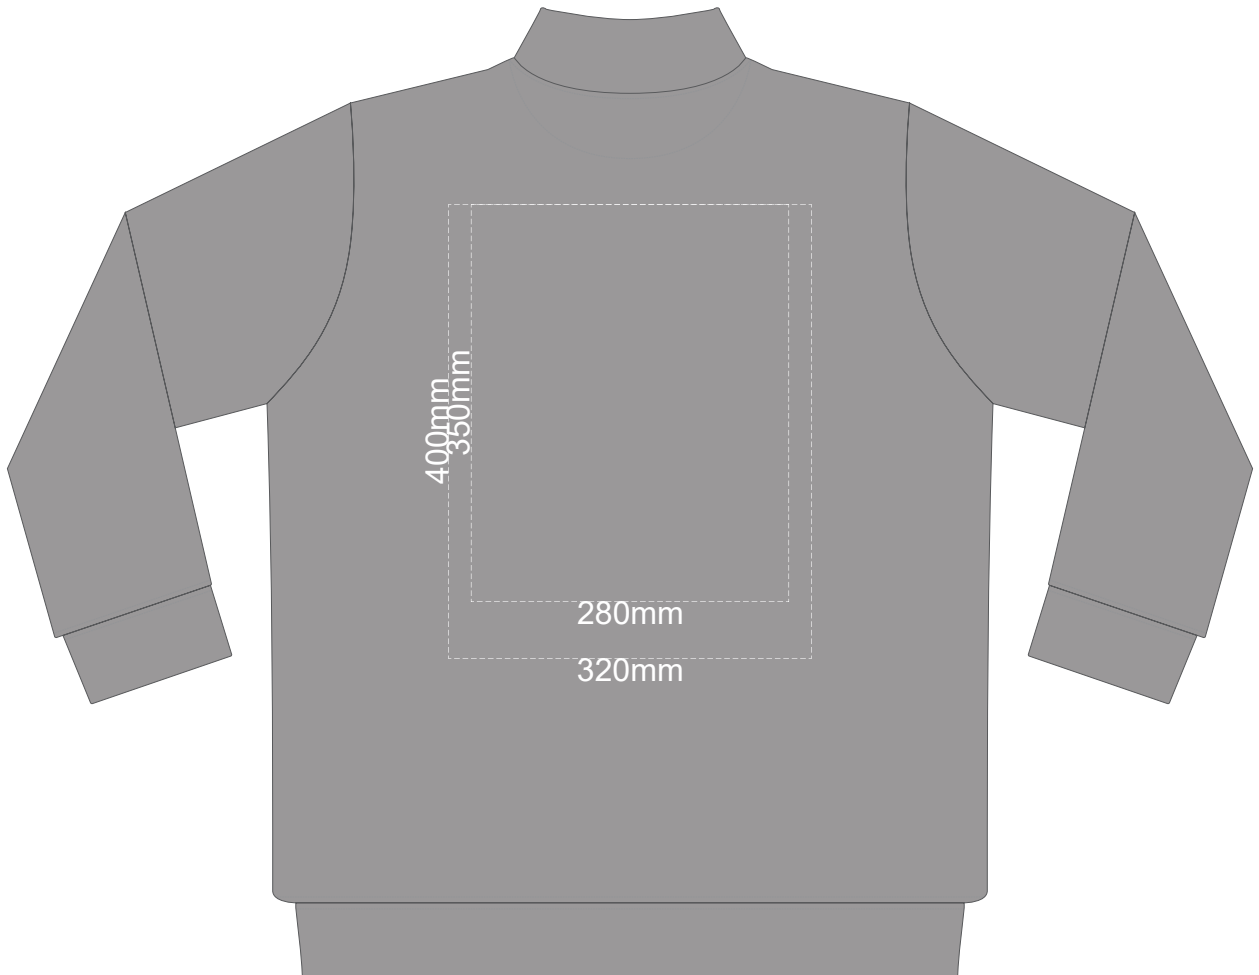

BACK MEDIUM

15% of Actual Size
Screen Print

FRONT LARGE

BACK LARGE

15% of Actual Size
Screen Print

FRONT XL

BACK XL

15% of Actual Size
Screen Print

FRONT 2XL

BACK 2XL

15% of Actual Size
Screen Print

FRONT 3XL

BACK 3XL

15% of Actual Size
Screen Print

FRONT 4XL

BACK 4XL

15% of Actual Size
Colourflex Transfer

FRONT XS

BACK XS

Print area 280x200mm can be rotated to best suit.
Branding area can be moved **anywhere within the red line.**

15% of Actual Size
Colourflex Transfer

FRONT SMALL

BACK SMALL

Print area 280x200mm can be rotated to best suit.
Branding area can be moved **anywhere within the red line.**

15% of Actual Size
Colourflex Transfer

FRONT MEDIUM

BACK MEDIUM

Print area 280x200mm can be rotated to best suit.
Branding area can be moved **anywhere within the red line.**