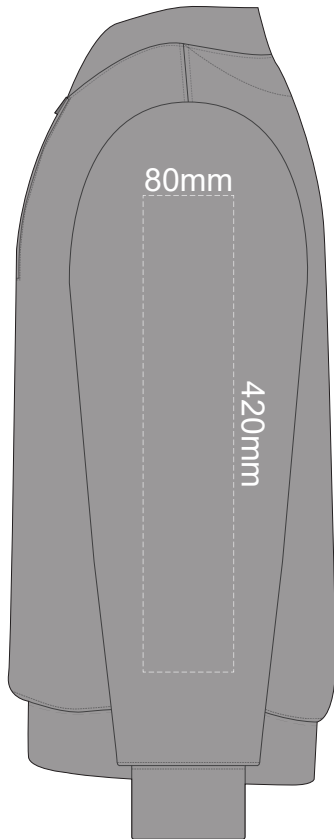

15% of Actual Size
Colourflex Transfer

FRONT XS

BACK XS

Print area 280x200mm can be rotated to best suit.
Branding area can be moved **anywhere within the red line.**

15% of Actual Size
Colourflex Transfer

15% of Actual Size
Colourflex Transfer

FRONT 3XL

BACK 3XL

Print area 280x200mm can be rotated to best suit.
Branding area can be moved **anywhere within the red line.**

15% of Actual Size
Colourflex Transfer

FRONT 4XL

BACK 4XL

Print area 280x200mm can be rotated to best suit.
Branding area can be moved **anywhere within the red line.**

15% of Actual Size
Colourflex Transfer

SIDE 1 XS

SIDE 2 XS

15% of Actual Size
Colourflex Transfer

SIDE 1 SMALL

SIDE 2 SMALL

15% of Actual Size
Colourflex Transfer

SIDE 1 MEDIUM

SIDE 2 MEDIUM

15% of Actual Size
Colourflex Transfer

SIDE 1 LARGE

SIDE 2 LARGE