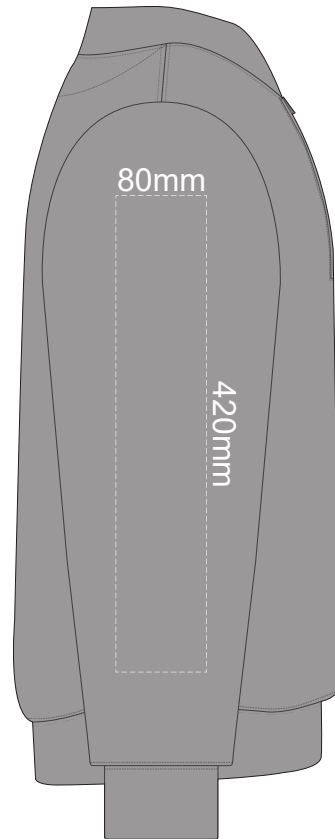

15% of Actual Size
Colourflex Transfer

FRONT XS

BACK XS

Print area 280x200mm can be rotated to best suit.
Branding area can be moved **anywhere within the red line.**

15% of Actual Size
Colourflex Transfer

15% of Actual Size
Colourflex Transfer

FRONT 3XL

BACK 3XL

Print area 280x200mm can be rotated to best suit.
Branding area can be moved **anywhere within the red line.**

15% of Actual Size
Colourflex Transfer

FRONT 4XL

BACK 4XL

Print area 280x200mm can be rotated to best suit.
Branding area can be moved **anywhere within the red line.**

15% of Actual Size
Colourflex Transfer

SIDE 1 XS

SIDE 2 XS

15% of Actual Size
Colourflex Transfer

SIDE 1 SMALL

SIDE 2 SMALL

15% of Actual Size
Colourflex Transfer

SIDE 1 MEDIUM

SIDE 2 MEDIUM

15% of Actual Size
Colourflex Transfer

SIDE 1 LARGE

SIDE 2 LARGE