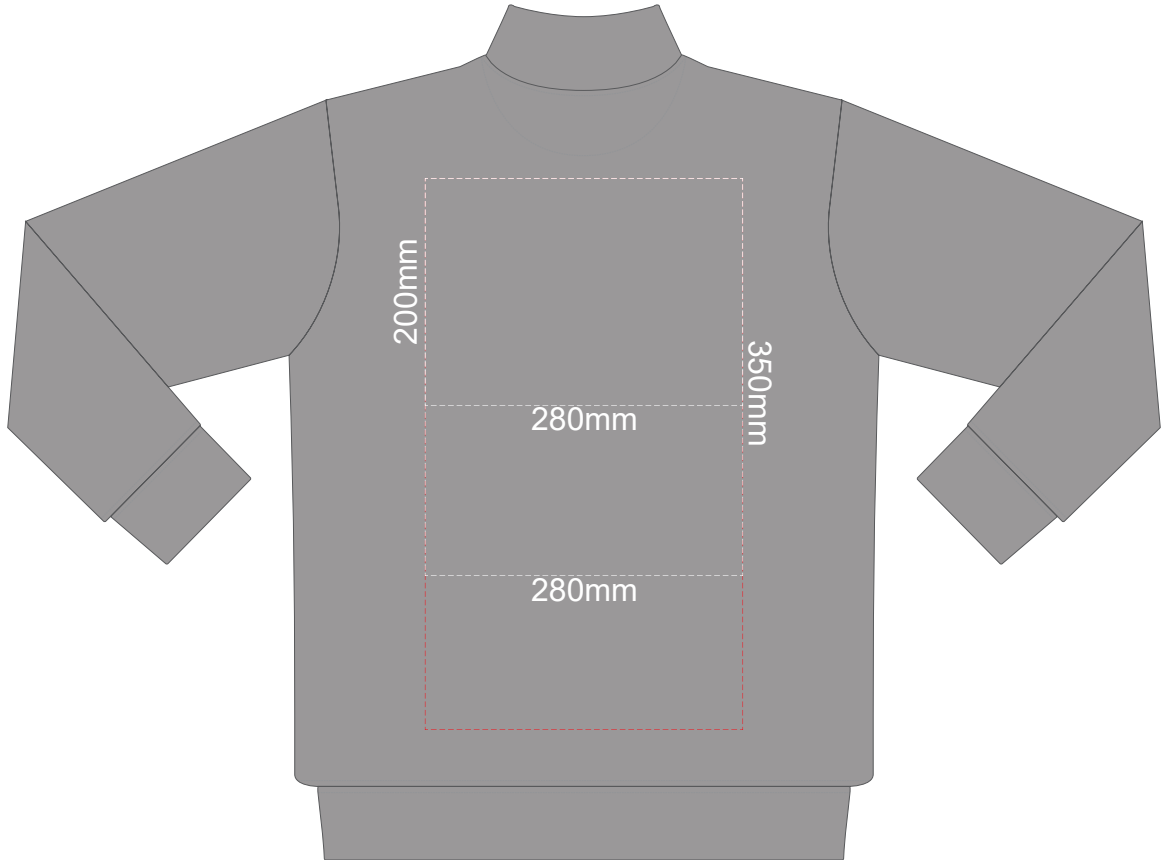

15% of Actual Size
Colourflex Transfer

FRONT XS

BACK XS

Print area 280x200mm can be rotated to best suit.
Branding area can be moved **anywhere within the red line.**

15% of Actual Size
Colourflex Transfer

FRONT SMALL

BACK SMALL

Print area 280x200mm can be rotated to best suit.
Branding area can be moved **anywhere within the red line.**

15% of Actual Size
Colourflex Transfer

FRONT MEDIUM

BACK MEDIUM

Print area 280x200mm can be rotated to best suit.
Branding area can be moved **anywhere within the red line.**

15% of Actual Size
Colourflex Transfer

FRONT LARGE

BACK LARGE

Print area 280x200mm can be rotated to best suit.
Branding area can be moved **anywhere within the red line.**

15% of Actual Size
Colourflex Transfer

FRONT 4XL

BACK 4XL

Print area 280x200mm can be rotated to best suit.
Branding area can be moved **anywhere within the red line.**

15% of Actual Size
Colourflex Transfer

SIDE 1 XS

SIDE 2 XS

15% of Actual Size
Colourflex Transfer