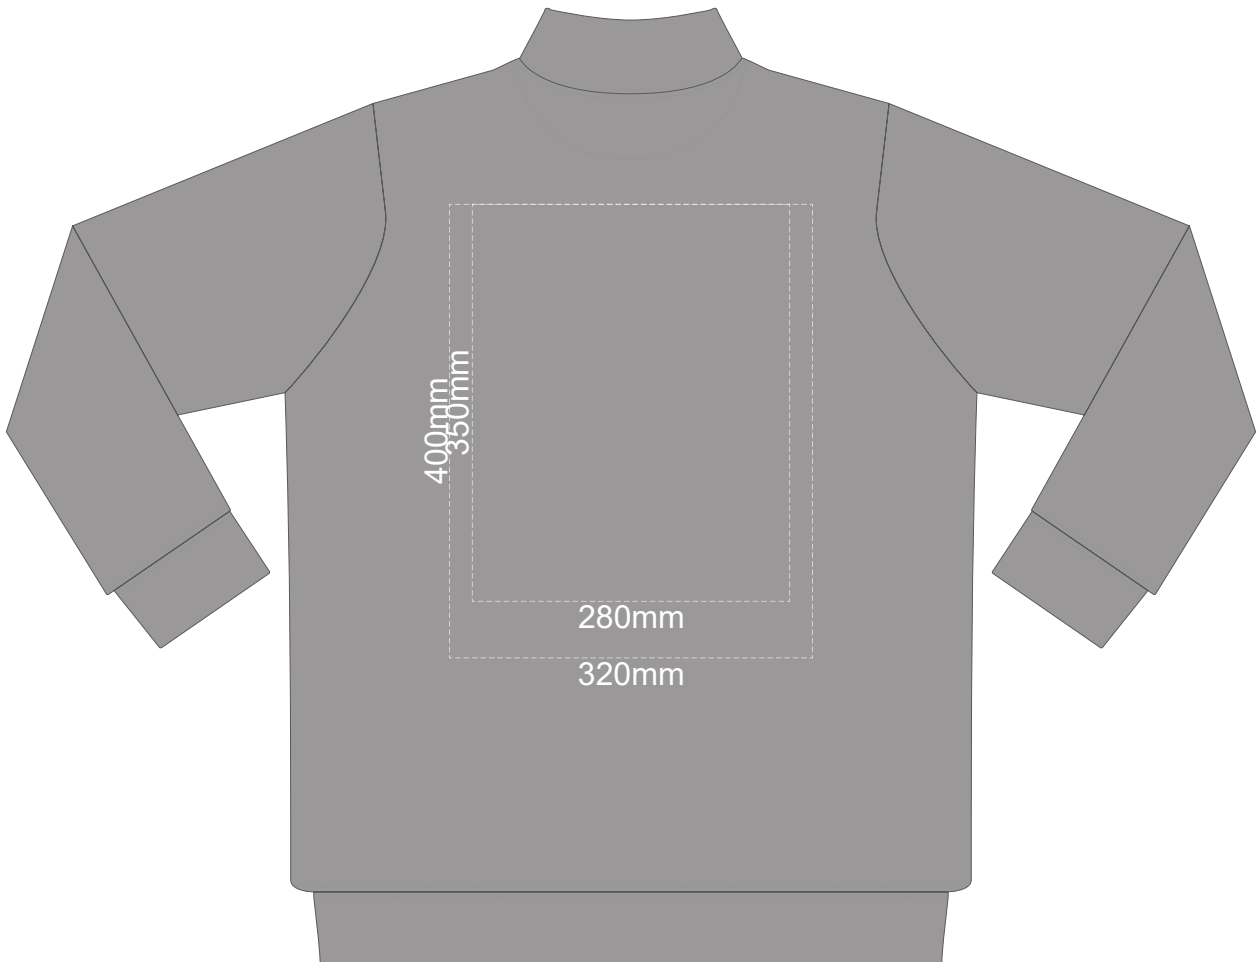

BACK MEDIUM

15% of Actual Size
Screen Print

FRONT LARGE

BACK LARGE

15% of Actual Size
Screen Print

FRONT XL

BACK XL

15% of Actual Size
Screen Print

15% of Actual Size
Colourflex Transfer

FRONT XS

BACK XS

Print area 280x200mm can be rotated to best suit.
Branding area can be moved **anywhere within the red line.**

15% of Actual Size
Colourflex Transfer

FRONT SMALL

BACK SMALL

Print area 280x200mm can be rotated to best suit.
Branding area can be moved **anywhere within the red line.**

15% of Actual Size
Colourflex Transfer

FRONT MEDIUM

BACK MEDIUM

Print area 280x200mm can be rotated to best suit.
Branding area can be moved **anywhere within the red line.**

15% of Actual Size
Colourflex Transfer

FRONT LARGE

BACK LARGE

Print area 280x200mm can be rotated to best suit.
Branding area can be moved **anywhere within the red line.**

15% of Actual Size
Colourflex Transfer