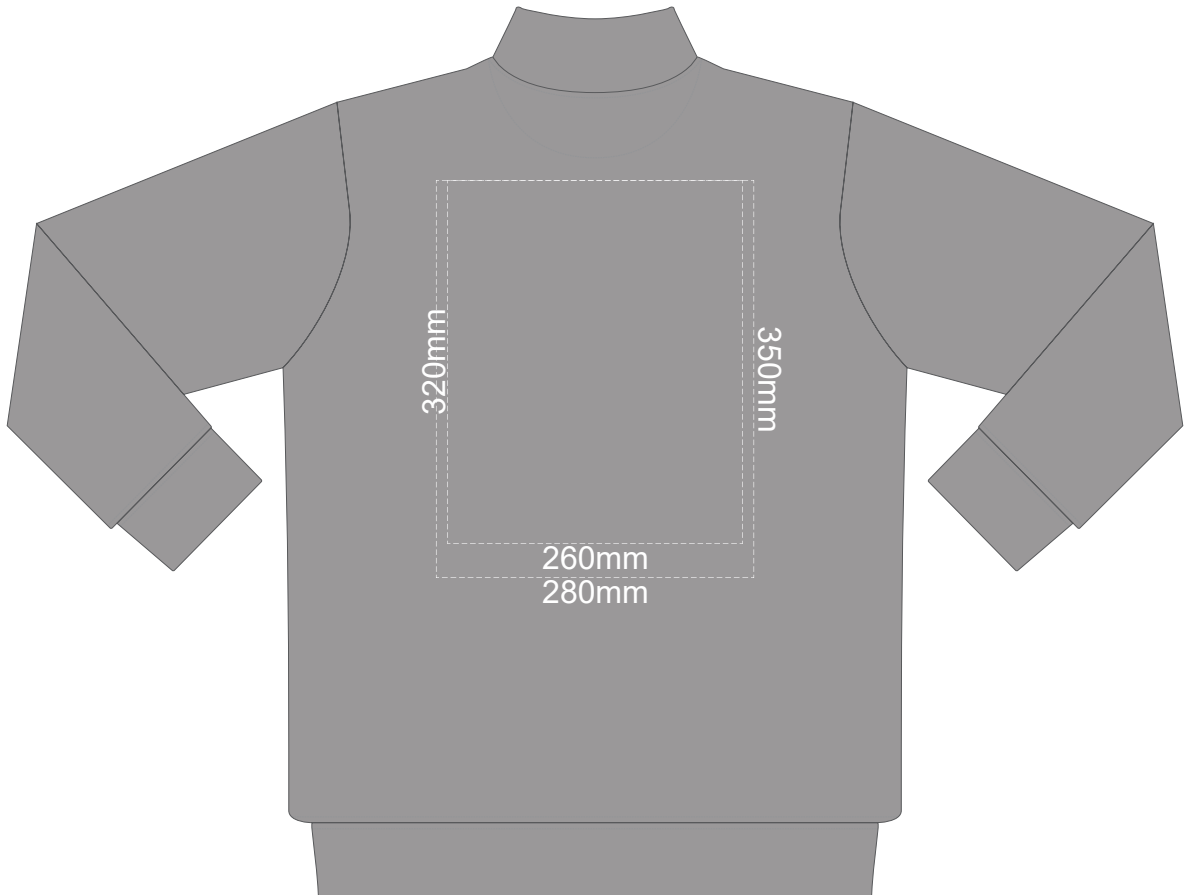

15% of Actual Size
Screen Print

FRONT XS

BACK XS

15% of Actual Size
Screen Print

FRONT SMALL

BACK SMALL

15% of Actual Size
Screen Print

FRONT MEDIUM

15% of Actual Size
Colourflex Transfer

FRONT XS

BACK XS

Print area 280x200mm can be rotated to best suit.
Branding area can be moved **anywhere within the red line.**

15% of Actual Size
Colourflex Transfer

FRONT SMALL

BACK SMALL

Print area 280x200mm can be rotated to best suit.
Branding area can be moved **anywhere within the red line.**

15% of Actual Size
Colourflex Transfer

FRONT MEDIUM

BACK MEDIUM

Print area 280x200mm can be rotated to best suit.
Branding area can be moved **anywhere within the red line.**

15% of Actual Size
Colourflex Transfer

FRONT LARGE

BACK LARGE

Print area 280x200mm can be rotated to best suit.
Branding area can be moved **anywhere within the red line.**

15% of Actual Size
Colourflex Transfer