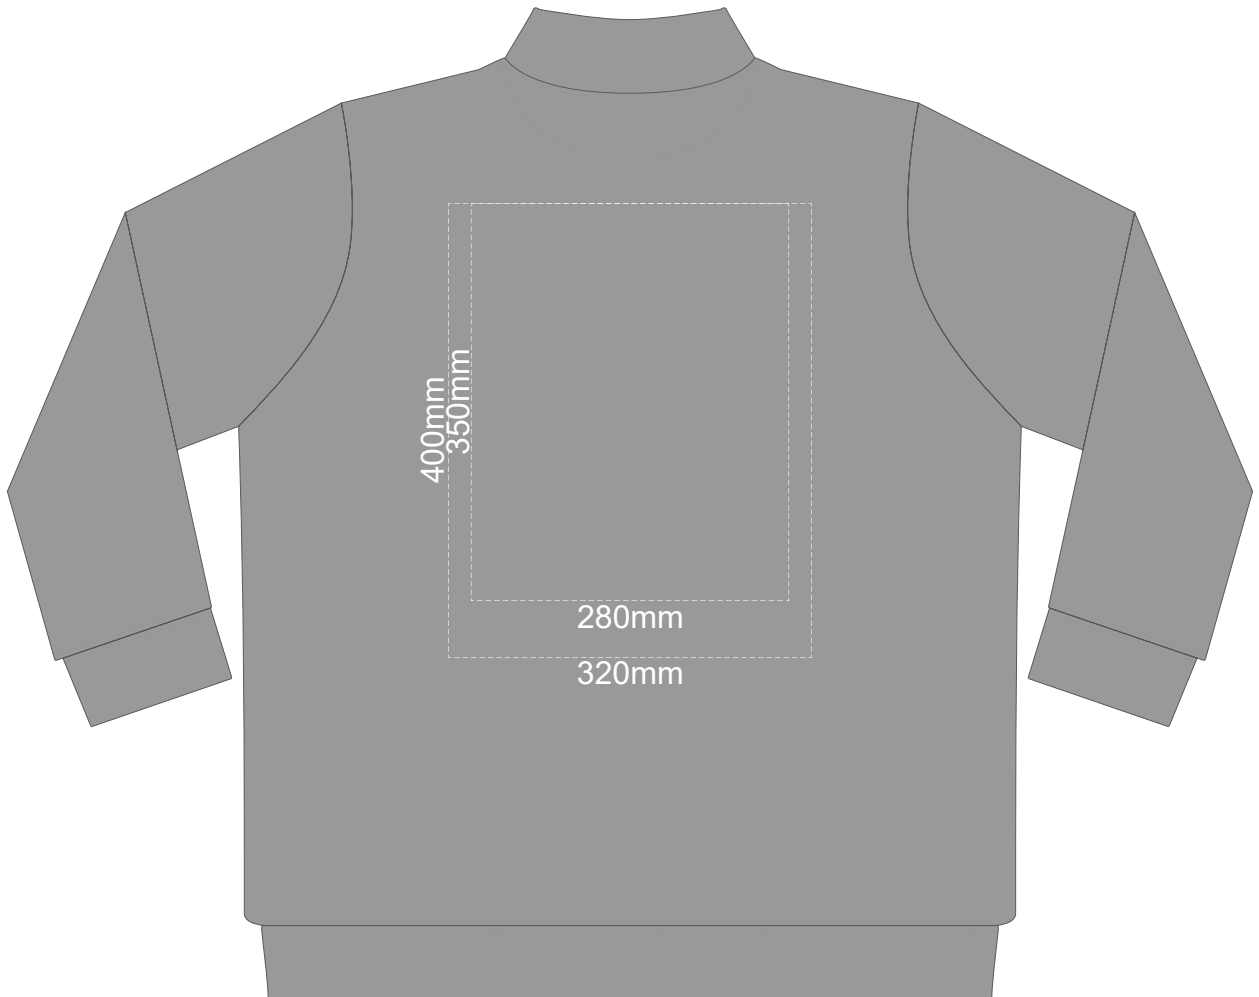

FRONT 2XL

BACK 2XL

15% of Actual Size
Screen Print

FRONT 3XL

BACK 3XL

15% of Actual Size
Screen Print

FRONT 4XL

BACK 4XL

15% of Actual Size
Colourflex Transfer

FRONT XS

BACK XS

Print area 280x200mm can be rotated to best suit.
Branding area can be moved **anywhere within the red line.**

15% of Actual Size
Colourflex Transfer

FRONT SMALL

BACK SMALL

Print area 280x200mm can be rotated to best suit.
Branding area can be moved **anywhere within the red line.**

15% of Actual Size
Colourflex Transfer

FRONT MEDIUM

BACK MEDIUM

Print area 280x200mm can be rotated to best suit.
Branding area can be moved **anywhere within the red line.**

15% of Actual Size
Colourflex Transfer

FRONT LARGE

BACK LARGE

Print area 280x200mm can be rotated to best suit.
Branding area can be moved **anywhere within the red line.**

15% of Actual Size
Colourflex Transfer