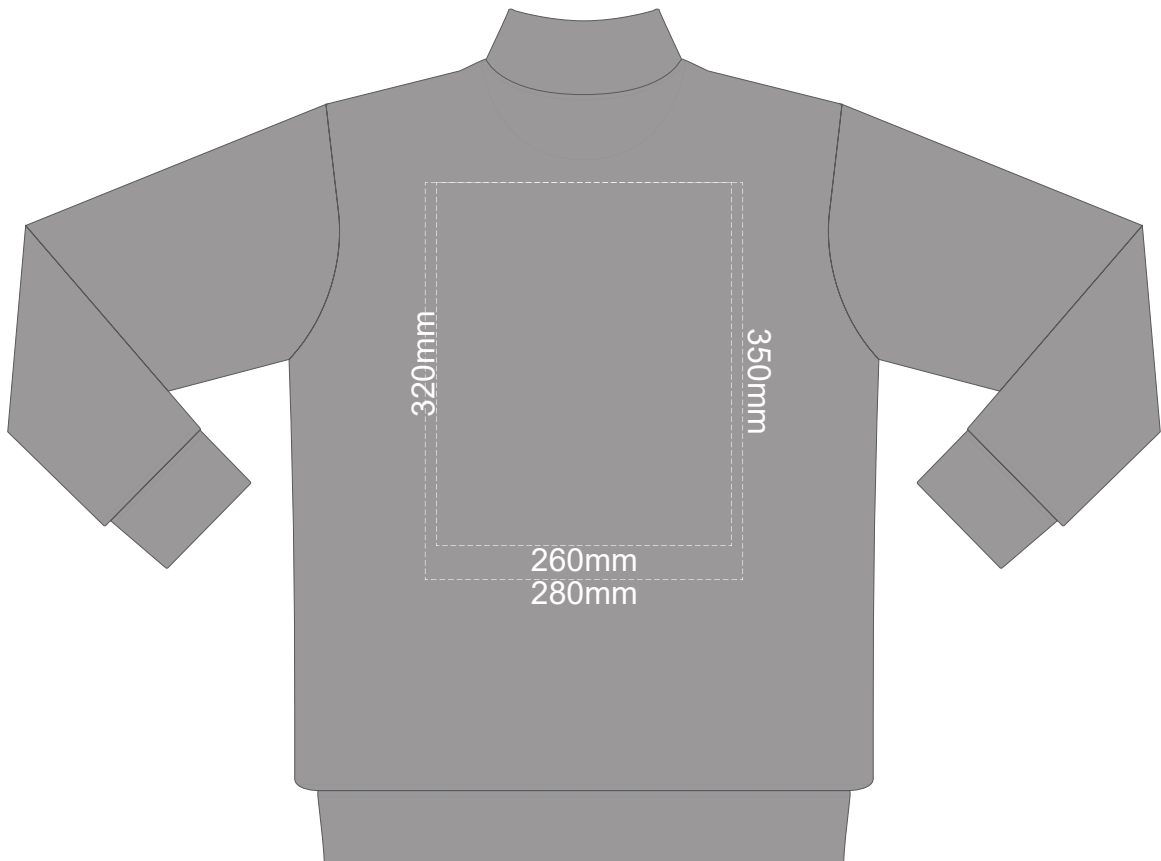

15% of Actual Size
Screen Print

FRONT XS

BACK XS

15% of Actual Size
Screen Print

FRONT SMALL

BACK SMALL

15% of Actual Size
Screen Print

FRONT MEDIUM

15% of Actual Size
Colourflex Transfer

FRONT XS

BACK XS

Print area 280x200mm can be rotated to best suit.
Branding area can be moved **anywhere within the red line.**

15% of Actual Size
Colourflex Transfer

15% of Actual Size
Colourflex Transfer

FRONT LARGE

BACK LARGE

Print area 280x200mm can be rotated to best suit.
Branding area can be moved **anywhere within the red line.**

15% of Actual Size
Colourflex Transfer

FRONT 4XL

BACK 4XL

Print area 280x200mm can be rotated to best suit.
Branding area can be moved **anywhere within the red line.**

15% of Actual Size
Colourflex Transfer

SIDE 1 XS

SIDE 2 XS

15% of Actual Size
Colourflex Transfer