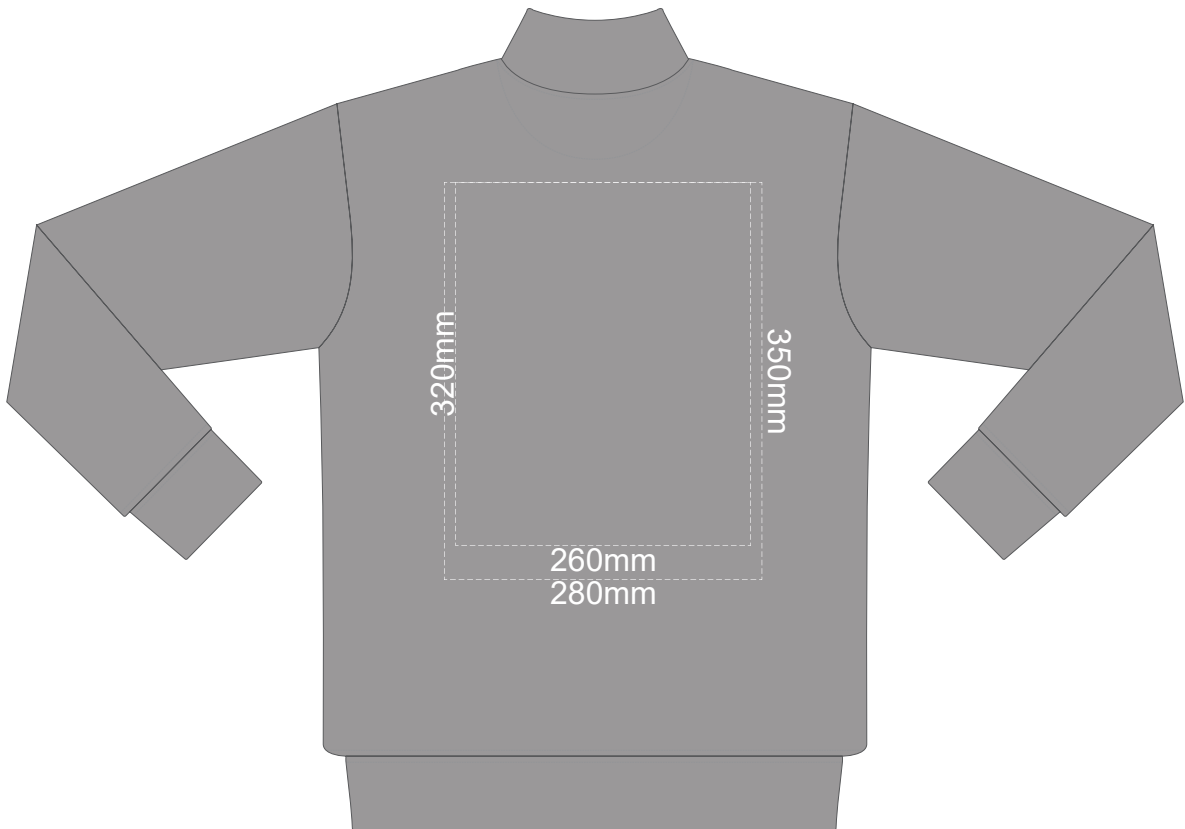

15% of Actual Size
Screen Print

FRONT XS

BACK XS

15% of Actual Size
Screen Print

FRONT SMALL

BACK SMALL

15% of Actual Size
Screen Print

FRONT MEDIUM

15% of Actual Size
Colourflex Transfer

FRONT XS

BACK XS

Print area 280x200mm can be rotated to best suit.
Branding area can be moved **anywhere within the red line.**

15% of Actual Size
Colourflex Transfer

FRONT SMALL

BACK SMALL

Print area 280x200mm can be rotated to best suit.
Branding area can be moved **anywhere within the red line.**

15% of Actual Size
Colourflex Transfer

FRONT MEDIUM

BACK MEDIUM

Print area 280x200mm can be rotated to best suit.
Branding area can be moved **anywhere within the red line.**

15% of Actual Size
Colourflex Transfer

FRONT LARGE

BACK LARGE

Print area 280x200mm can be rotated to best suit.
Branding area can be moved **anywhere within the red line.**

15% of Actual Size
Colourflex Transfer