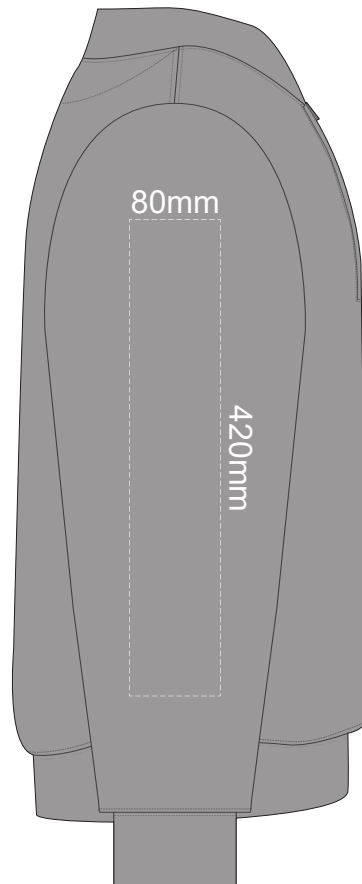

FRONT 4XL

BACK 4XL

Print area 280x200mm can be rotated to best suit.
Branding area can be moved **anywhere within the red line.**

15% of Actual Size
Colourflex Transfer

SIDE 1 XS

SIDE 2 XS

15% of Actual Size
Colourflex Transfer

SIDE 1 SMALL

SIDE 2 SMALL

15% of Actual Size
Colourflex Transfer

SIDE 1 MEDIUM

SIDE 2 MEDIUM

15% of Actual Size
Colourflex Transfer

SIDE 1 LARGE

SIDE 2 LARGE

15% of Actual Size
Colourflex Transfer

SIDE 1 XL

SIDE 2 XL

15% of Actual Size
Colourflex Transfer

SIDE 1 2XL

SIDE 2 2XL

15% of Actual Size
Colourflex Transfer

SIDE 1 3XL

SIDE 2 3XL

15% of Actual Size
Colourflex Transfer

SIDE 1 4XL

SIDE 2 4XL

15% of Actual Size
Embroidery

FRONT XS

15% of Actual Size
Embroidery

FRONT SMALL