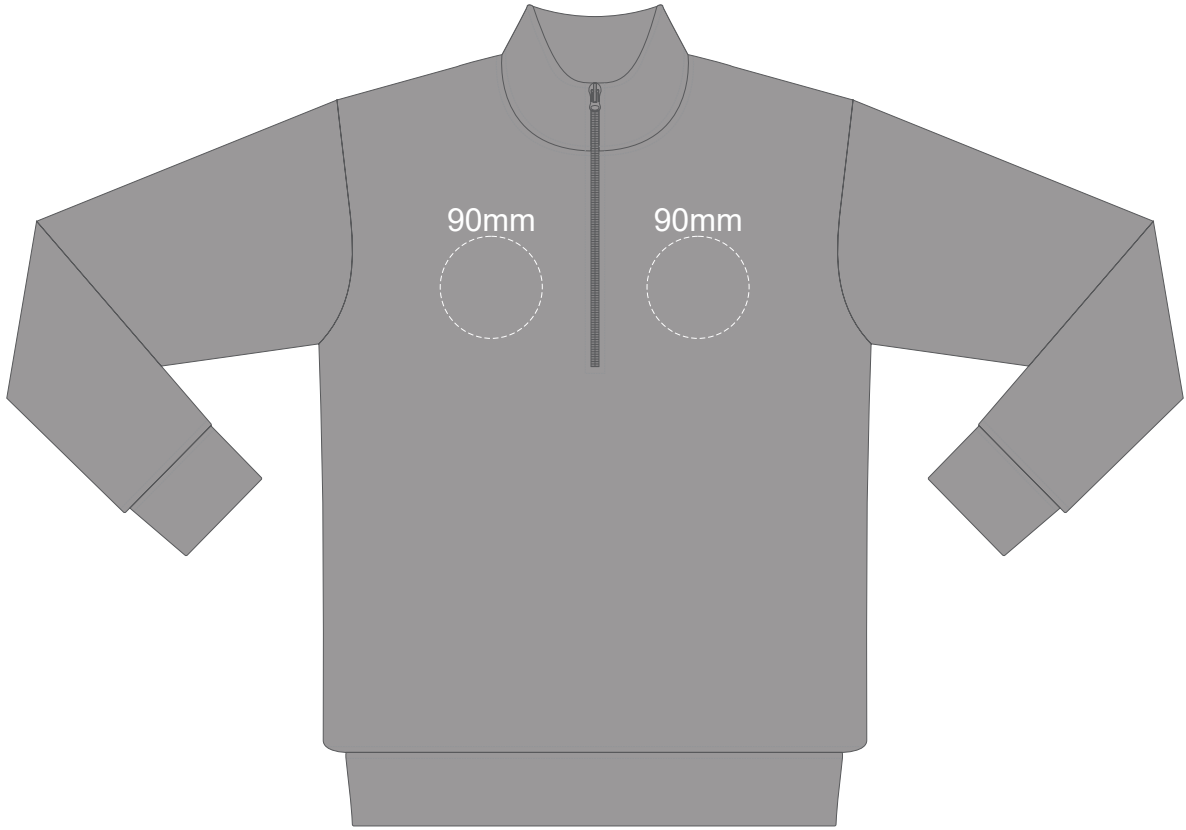

FRONT 4XL

BACK 4XL

Print area 280x200mm can be rotated to best suit.
Branding area can be moved **anywhere within the red line.**

15% of Actual Size
Colourflex Transfer

SIDE 1 XS

SIDE 2 XS

15% of Actual Size
Colourflex Transfer

15% of Actual Size
Colourflex Transfer

SIDE 1 XL

SIDE 2 XL

15% of Actual Size
Colourflex Transfer

SIDE 1 2XL

SIDE 2 2XL

15% of Actual Size
Colourflex Transfer

SIDE 1 3XL

SIDE 2 3XL

15% of Actual Size
Colourflex Transfer

SIDE 1 4XL

SIDE 2 4XL

15% of Actual Size
Embroidery

FRONT XS

15% of Actual Size
Embroidery

FRONT SMALL

15% of Actual Size
Embroidery

FRONT MEDIUM

15% of Actual Size
Embroidery

FRONT LARGE

15% of Actual Size
Embroidery

FRONT XL

15% of Actual Size
Embroidery

FRONT 2XL