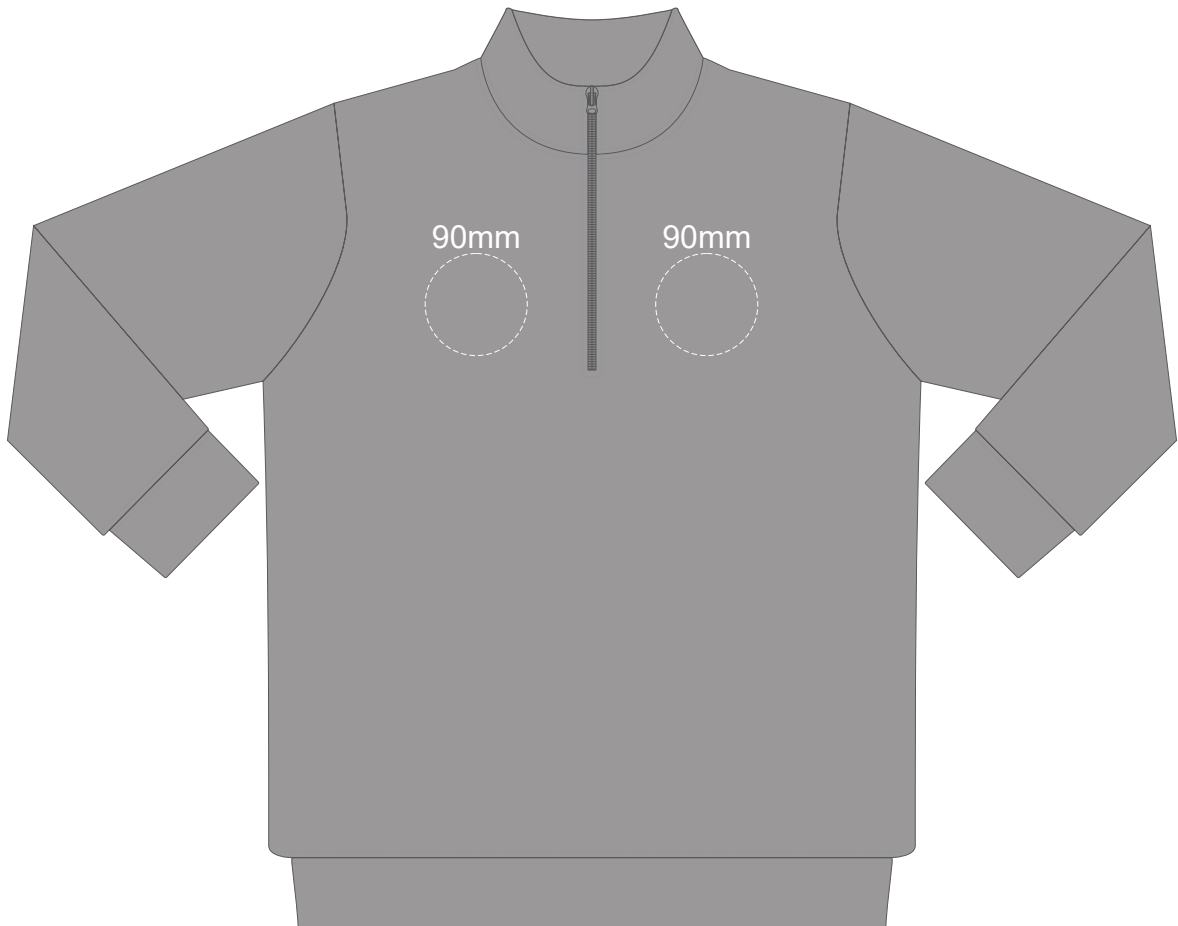

FRONT 4XL

BACK 4XL

Print area 280x200mm can be rotated to best suit.
Branding area can be moved **anywhere within the red line.**

15% of Actual Size
Colourflex Transfer

SIDE 1 XS

SIDE 2 XS

15% of Actual Size
Colourflex Transfer

15% of Actual Size
Colourflex Transfer

SIDE 1 XL

SIDE 2 XL

15% of Actual Size
Colourflex Transfer

SIDE 1 2XL

SIDE 2 2XL

15% of Actual Size
Colourflex Transfer

SIDE 1 3XL

SIDE 2 3XL

15% of Actual Size
Colourflex Transfer

SIDE 1 4XL

SIDE 2 4XL

15% of Actual Size
Embroidery

FRONT XS

15% of Actual Size
Embroidery

FRONT SMALL

15% of Actual Size
Embroidery

FRONT MEDIUM

15% of Actual Size
Embroidery

FRONT LARGE

15% of Actual Size
Embroidery

FRONT XL

15% of Actual Size
Embroidery

FRONT 2XL