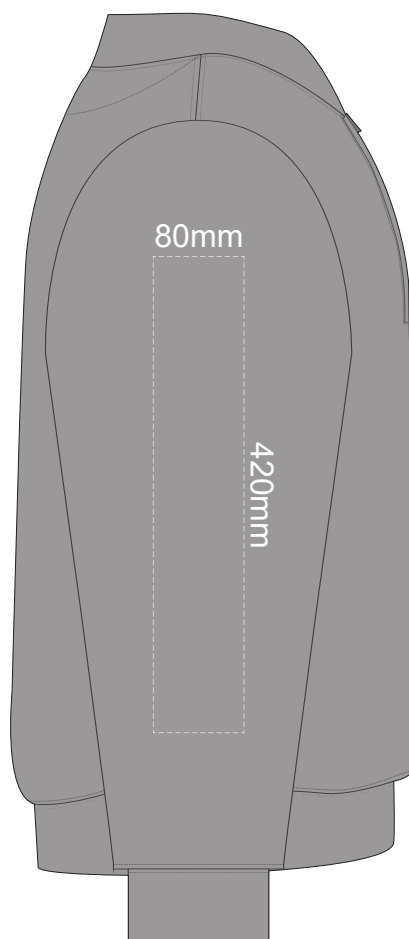

FRONT 4XL

BACK 4XL

Print area 280x200mm can be rotated to best suit.
Branding area can be moved **anywhere within the red line.**

15% of Actual Size
Colourflex Transfer

SIDE 1 XS

SIDE 2 XS

15% of Actual Size
Colourflex Transfer

SIDE 1 SMALL

SIDE 2 SMALL

15% of Actual Size
Colourflex Transfer

SIDE 1 MEDIUM

SIDE 2 MEDIUM

15% of Actual Size
Colourflex Transfer

SIDE 1 LARGE

SIDE 2 LARGE

15% of Actual Size
Colourflex Transfer

SIDE 1 XL

SIDE 2 XL

15% of Actual Size
Colourflex Transfer

SIDE 1 2XL

SIDE 2 2XL

15% of Actual Size
Colourflex Transfer

SIDE 1 3XL

SIDE 2 3XL

15% of Actual Size
Colourflex Transfer

SIDE 1 4XL

SIDE 2 4XL

15% of Actual Size
Embroidery

FRONT XS

15% of Actual Size
Embroidery

FRONT SMALL