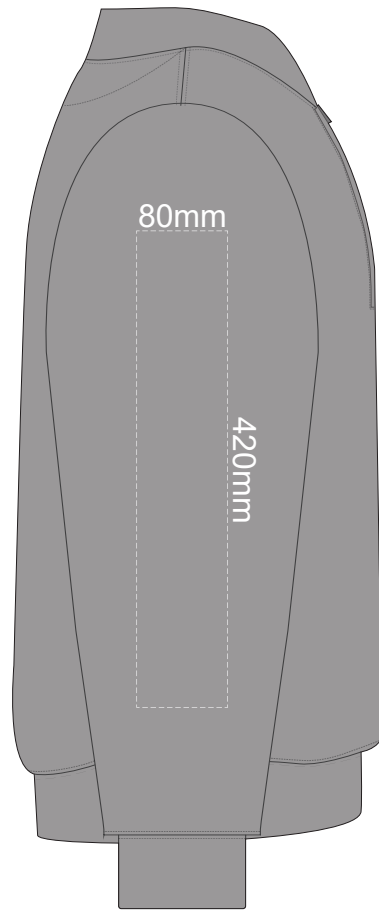

FRONT 4XL

BACK 4XL

Print area 280x200mm can be rotated to best suit.
Branding area can be moved **anywhere within the red line.**

15% of Actual Size
Colourflex Transfer

SIDE 1 XS

SIDE 2 XS

15% of Actual Size
Colourflex Transfer

SIDE 1 SMALL

SIDE 2 SMALL

15% of Actual Size
Colourflex Transfer

SIDE 1 MEDIUM

SIDE 2 MEDIUM

15% of Actual Size
Colourflex Transfer

SIDE 1 LARGE

SIDE 2 LARGE

15% of Actual Size
Colourflex Transfer

SIDE 1 XL

SIDE 2 XL

15% of Actual Size
Colourflex Transfer

SIDE 1 2XL

SIDE 2 2XL

15% of Actual Size
Colourflex Transfer

SIDE 1 3XL

SIDE 2 3XL

15% of Actual Size
Colourflex Transfer

SIDE 1 4XL

SIDE 2 4XL

15% of Actual Size
Embroidery

FRONT XS

15% of Actual Size
Embroidery

FRONT SMALL