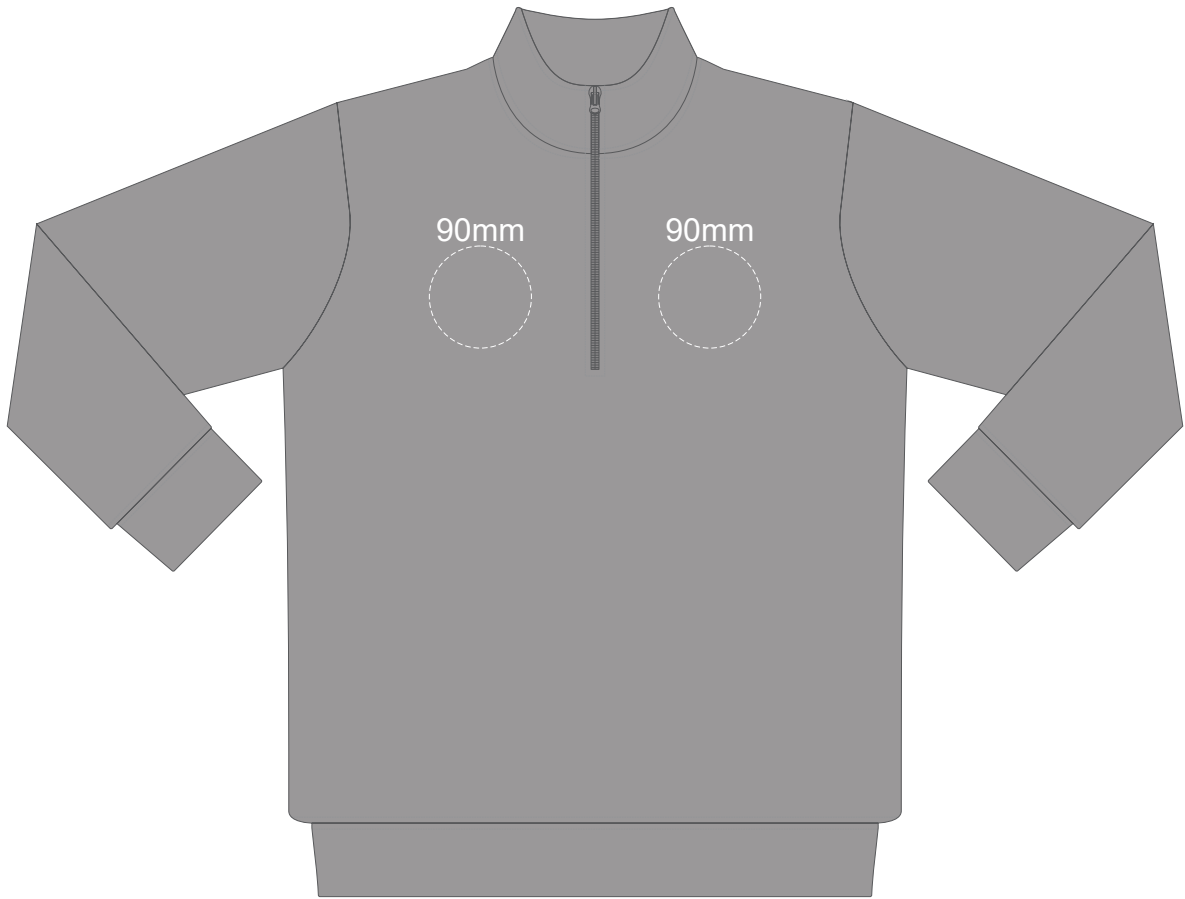

FRONT 4XL

BACK 4XL

Print area 280x200mm can be rotated to best suit.
Branding area can be moved **anywhere within the red line.**

15% of Actual Size
Colourflex Transfer

SIDE 1 XS

SIDE 2 XS

15% of Actual Size
Colourflex Transfer

15% of Actual Size
Colourflex Transfer

SIDE 1 XL

SIDE 2 XL

15% of Actual Size
Colourflex Transfer

SIDE 1 2XL

SIDE 2 2XL

15% of Actual Size
Colourflex Transfer

SIDE 1 3XL

SIDE 2 3XL

15% of Actual Size
Colourflex Transfer

SIDE 1 4XL

SIDE 2 4XL

15% of Actual Size
Embroidery

FRONT XS

15% of Actual Size
Embroidery

FRONT SMALL

15% of Actual Size
Embroidery

FRONT MEDIUM

15% of Actual Size
Embroidery

FRONT LARGE

15% of Actual Size
Embroidery

FRONT XL

15% of Actual Size
Embroidery

FRONT 2XL