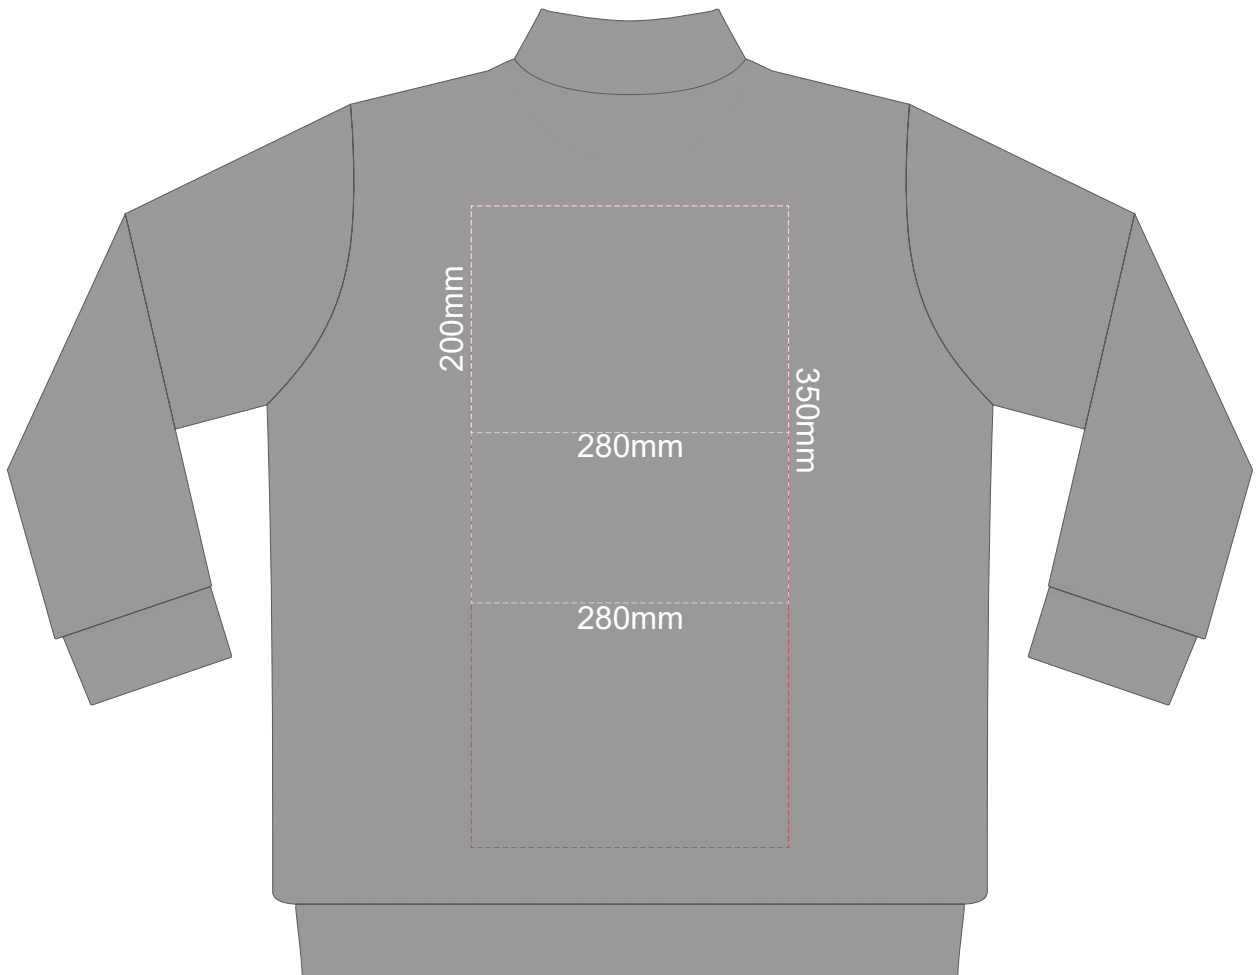

15% of Actual Size
Colourflex Transfer

FRONT LARGE

BACK LARGE

Print area 280x200mm can be rotated to best suit.
Branding area can be moved **anywhere within the red line.**

15% of Actual Size
Colourflex Transfer

FRONT XL

BACK XL

Print area 280x200mm can be rotated to best suit.
Branding area can be moved **anywhere within the red line.**

15% of Actual Size
Colourflex Transfer

FRONT 2XL

BACK 2XL

Print area 280x200mm can be rotated to best suit.
Branding area can be moved **anywhere within the red line.**

15% of Actual Size
Colourflex Transfer

FRONT 3XL

BACK 3XL

Print area 280x200mm can be rotated to best suit.
Branding area can be moved **anywhere within the red line.**

15% of Actual Size
Colourflex Transfer

FRONT 4XL

BACK 4XL

Print area 280x200mm can be rotated to best suit.
Branding area can be moved **anywhere within the red line.**

15% of Actual Size
Colourflex Transfer

SIDE 1 XS

SIDE 2 XS

15% of Actual Size
Colourflex Transfer