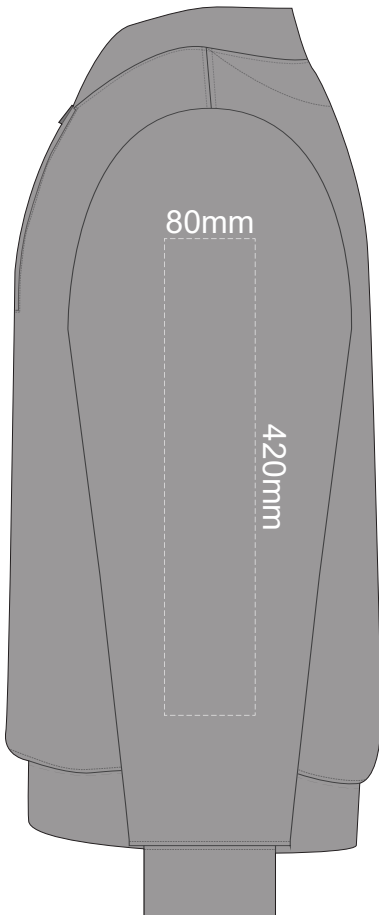

FRONT 4XL

BACK 4XL

Print area 280x200mm can be rotated to best suit.
Branding area can be moved **anywhere within the red line.**

15% of Actual Size
Colourflex Transfer

SIDE 1 XS

SIDE 2 XS

15% of Actual Size
Colourflex Transfer

SIDE 1 SMALL

SIDE 2 SMALL

15% of Actual Size
Colourflex Transfer

SIDE 1 MEDIUM

SIDE 2 MEDIUM

15% of Actual Size
Colourflex Transfer

SIDE 1 LARGE

SIDE 2 LARGE

15% of Actual Size
Colourflex Transfer

SIDE 1 XL

SIDE 2 XL

15% of Actual Size
Colourflex Transfer

SIDE 1 2XL

SIDE 2 2XL

15% of Actual Size
Colourflex Transfer

SIDE 1 3XL

SIDE 2 3XL

15% of Actual Size
Colourflex Transfer

SIDE 1 4XL

SIDE 2 4XL

15% of Actual Size
Embroidery

FRONT XS

15% of Actual Size
Embroidery

FRONT SMALL