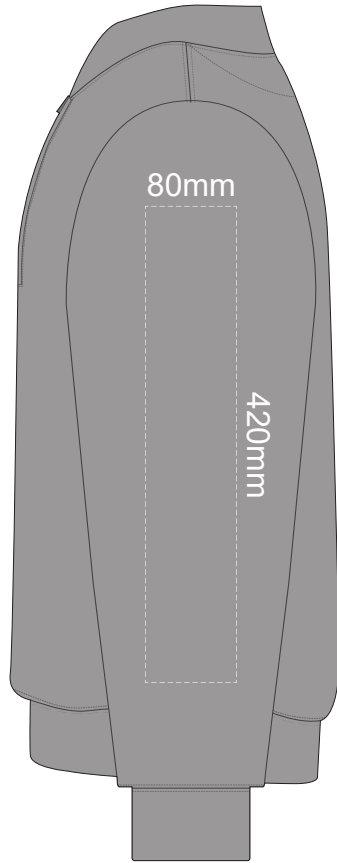

15% of Actual Size
Colourflex Transfer

FRONT XS

BACK XS

Print area 280x200mm can be rotated to best suit.
Branding area can be moved **anywhere within the red line.**

15% of Actual Size
Colourflex Transfer

15% of Actual Size
Colourflex Transfer

FRONT 3XL

BACK 3XL

Print area 280x200mm can be rotated to best suit.
Branding area can be moved **anywhere within the red line.**

15% of Actual Size
Colourflex Transfer

FRONT 4XL

BACK 4XL

Print area 280x200mm can be rotated to best suit.
Branding area can be moved **anywhere within the red line.**

15% of Actual Size
Colourflex Transfer

SIDE 1 XS

SIDE 2 XS

15% of Actual Size
Colourflex Transfer

SIDE 1 SMALL

SIDE 2 SMALL

15% of Actual Size
Colourflex Transfer

SIDE 1 MEDIUM

SIDE 2 MEDIUM

15% of Actual Size
Colourflex Transfer

SIDE 1 LARGE

SIDE 2 LARGE