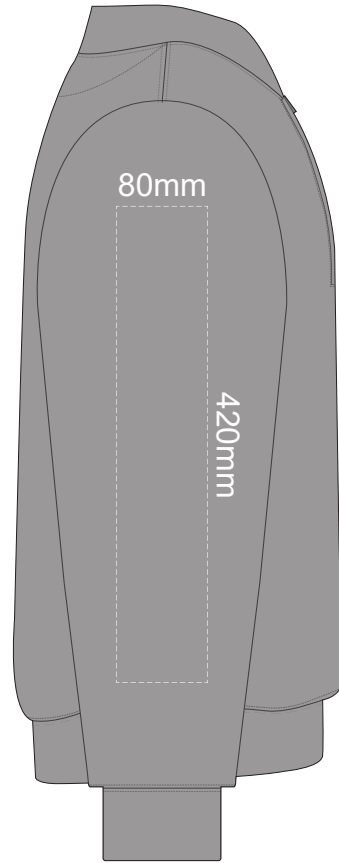

FRONT 4XL

BACK 4XL

Print area 280x200mm can be rotated to best suit.
Branding area can be moved **anywhere within the red line.**

15% of Actual Size
Colourflex Transfer

SIDE 1 XS

SIDE 2 XS

15% of Actual Size
Colourflex Transfer

SIDE 1 SMALL

SIDE 2 SMALL

15% of Actual Size
Colourflex Transfer

SIDE 1 MEDIUM

SIDE 2 MEDIUM

15% of Actual Size
Colourflex Transfer

SIDE 1 LARGE

SIDE 2 LARGE

15% of Actual Size
Colourflex Transfer

SIDE 1 XL

SIDE 2 XL

15% of Actual Size
Colourflex Transfer

SIDE 1 2XL

SIDE 2 2XL

15% of Actual Size
Colourflex Transfer

SIDE 1 3XL

SIDE 2 3XL

15% of Actual Size
Colourflex Transfer

SIDE 1 4XL

SIDE 2 4XL

15% of Actual Size
Embroidery

FRONT XS

15% of Actual Size
Embroidery

FRONT SMALL