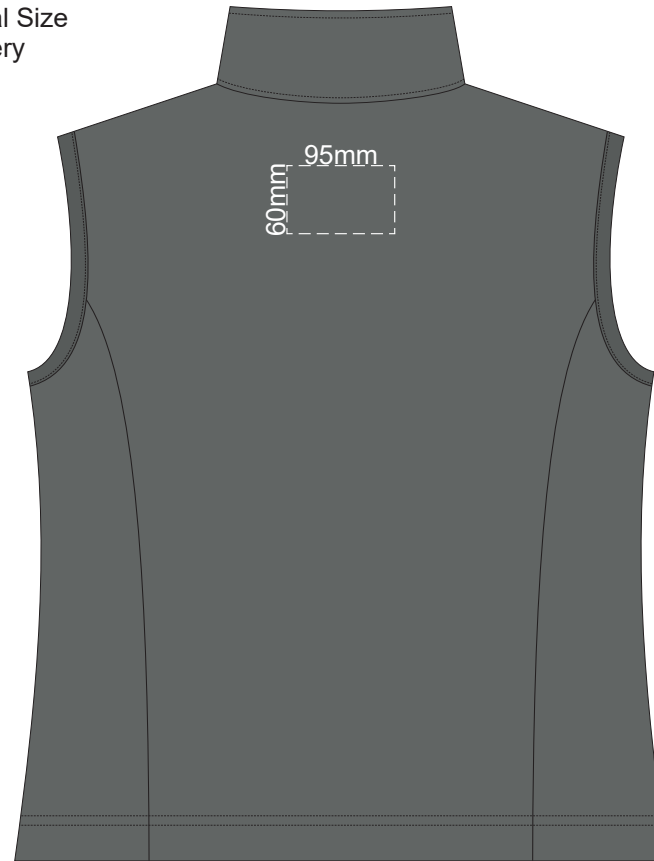

**FRONT WOMENS XS**

15% of Actual Size  
Embroidery

**BACK WOMENS XS**

STANDARD  
PULLER COLOUR

OPTIONAL EXTRA  
PULLER COLOURS

**FRONT WOMENS SMALL**

15% of Actual Size  
Embroidery

**BACK WOMENS SMALL**

STANDARD  
PULLER COLOUR

OPTIONAL EXTRA  
PULLER COLOURS

**FRONT WOMENS MEDIUM**

15% of Actual Size  
Embroidery

**BACK WOMENS MEDIUM**

STANDARD  
PULLER COLOUR

OPTIONAL EXTRA  
PULLER COLOURS

**FRONT WOMENS LARGE**

15% of Actual Size  
Embroidery

**BACK WOMENS LARGE**

STANDARD  
PULLER COLOUR

OPTIONAL EXTRA  
PULLER COLOURS

**FRONT WOMENS XL**

15% of Actual Size  
Embroidery

**BACK WOMENS XL**

STANDARD  
PULLER COLOUR