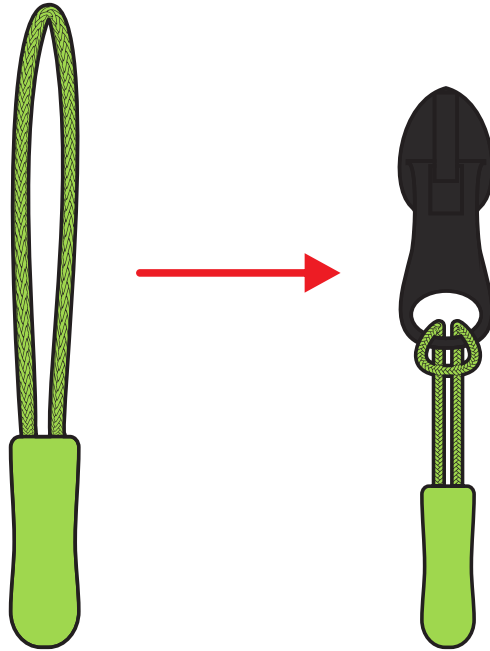

**FRONT WOMENS XS**

15% of Actual Size  
Embroidery

**BACK WOMENS XS**

STANDARD  
PULLER COLOUR

OPTIONAL EXTRA  
PULLER COLOURS

**FRONT WOMENS SMALL**

15% of Actual Size  
Embroidery

**BACK WOMENS SMALL**

OPTIONAL EXTRA  
PULLER COLOURS

**FRONT WOMENS XXL**

15% of Actual Size  
Embroidery

**BACK WOMENS XXL**

STANDARD  
PULLER COLOUR

OPTIONAL EXTRA  
PULLER COLOURS

**FRONT WOMENS 3XL**

15% of Actual Size  
Embroidery

**BACK WOMENS 3XL**

STANDARD  
PULLER COLOUR

OPTIONAL EXTRA  
PULLER COLOURS

STANDARD  
PULLER COLOUR

OPTIONAL EXTRA  
PULLER COLOURS

COLOURED PLASTIC PULLERS  
(OPTIONAL EXTRAS)

Pullers visualization when assembled